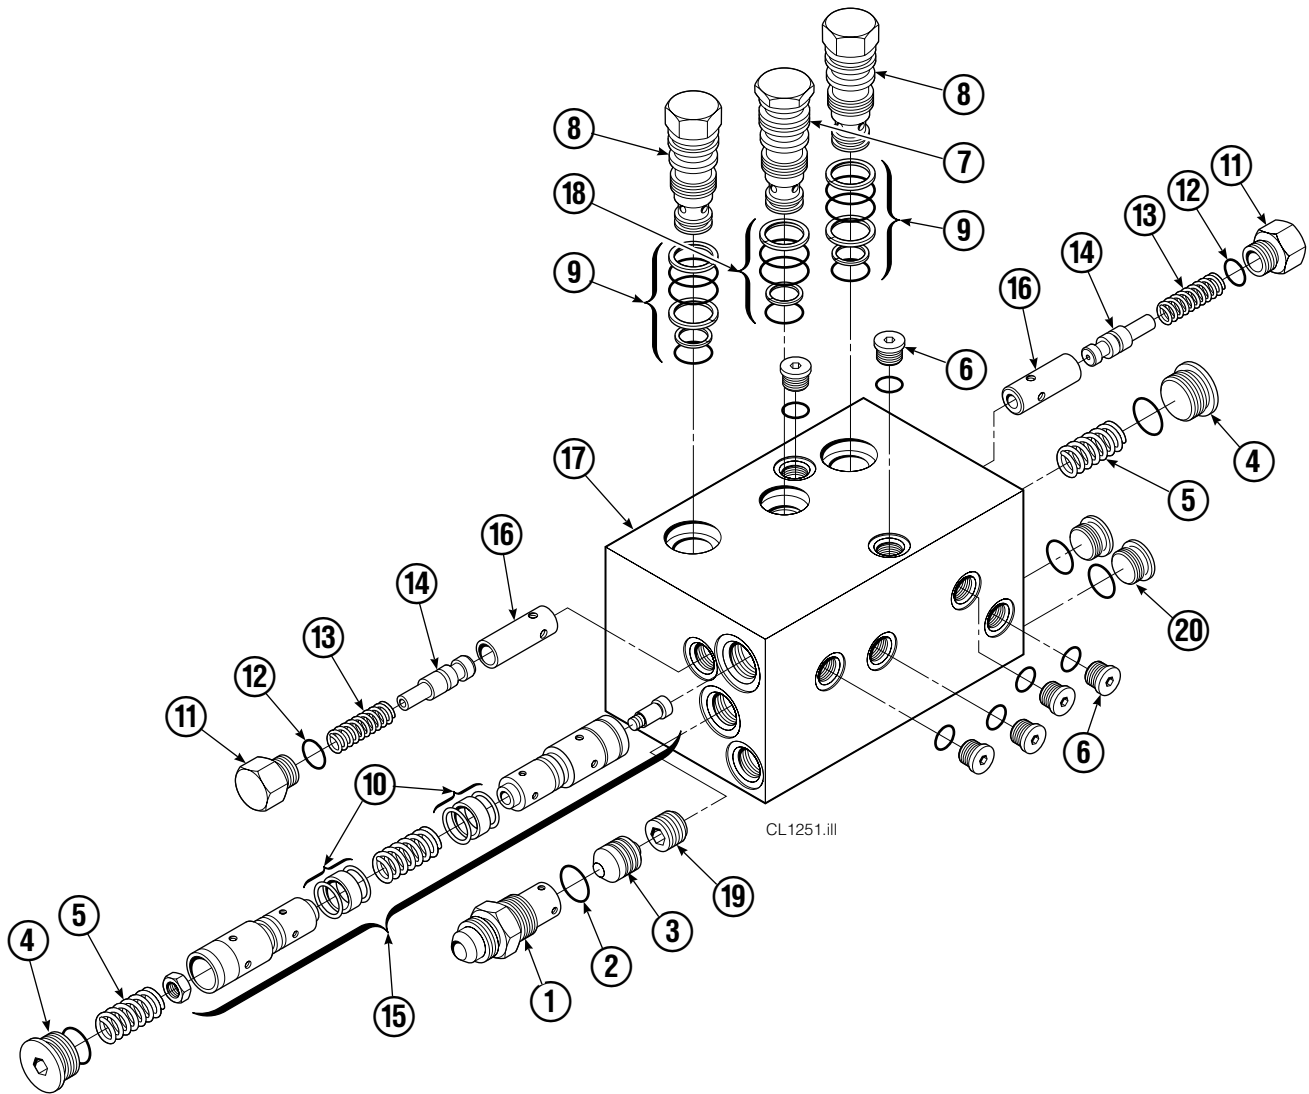

■ Includes two .015 Shims, and eight .020 Shims.

Reference: SK-6390.

▲ See Cylinder page or parts breakdown.

Cylinder

35D			
REF	QTY	PART NO.	DESCRIPTION
		671573	Cylinder Assembly
1	2	6510	■ Cotter Pin
2	2	667624	■ Nut Retainer
3	2	667625	■ Nut
4	1	671574	Shell
5	1	602580	Fitting
6	1	558400	Piston
7	1	2716	▲ O-Ring
8	1	662454	▲ Seal
9	1	667626	Washer
10	1	2787	▲ O-Ring
11	1	615130	▲ Back-Up Ring
12	1	667917	Retainer
13	1	662448	▲ Seal
14	1	638243	▲ Nylon Ring
15	1	636853	▲ Wiper
16	1	668031	Nut
17	1	671571	Rod
18	1	671049	▲ Seal Loader, Piston
19	1	671052	▲ Seal Loader, Retainer
		667995	Service Kit

▲ Included in Service Kit 667995.

■ Included in Nut Service Kit 668926.

Reference: S-7662.

Check Valve

REF	QTY	PART NO.	DESCRIPTION	REF	QTY	PART NO.	DESCRIPTION
		3016157	Check Valve – Flow Divider	11	2	667494	Fitting
1	1	667490	Special Fitting	12	2	2840	O-Ring ●
2	1	2841	O-Ring ●	13	2	673098	Spring
3	1	667471	Spool	14	2	667492	Poppet
4	2	609453	Fitting, 10	15	1	673089	Spool Assembly
5	2	667487	Spring	16	2	667491	Sleeve
6	6	604510	Fitting, 6	17	1	669763	Valve Body
7	1	678270	Check Valve – VPO	18	1	661347	Service Kit ●
8	2	659058	Check Valve – PO	19	1	676343	Regeneration Elimination Plug ■
9	2	667516	Service Kit ●	20	2	602580	Fitting, 8
10	1	679846	Low Flow Spool Kit			667513	Service Kit