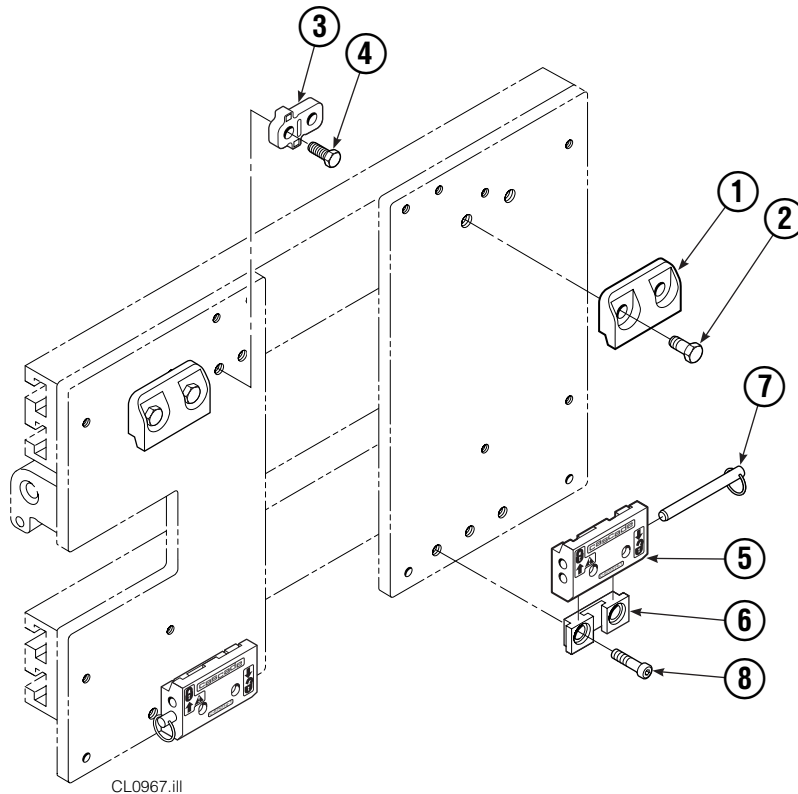

Reference: 6030089 Common Parts, 6029997 Stabilizer Group, SK-6390, S-4217, S-21432, S-10436, S-10437. ▲ Repairs one hole.

Backrest Group

35D			
REF	QTY	PART NO.	DESCRIPTION
		221577	Backrest Group
1	1	669897	Backrest
2	8	768810	Capscrew, M10x30
3	8	667910	Washer, M10
4	8	674356	Tube End

Reference: SK-6390.

Quick-Change Mounting Group

REF	QTY	ITA II	DESCRIPTION
		PART NO.	
		211162	Upper Mounting Group ▲
		211174	Lower Mounting Group ●
1	2	210491	Upper Hook
2	4	768577	Capscrew, M20 x 35
3	1	212999	Center Key
4	2	211129	Capscrew, M16 x 35
5	2	675514	Lower Hook
6	2	675515	Guide
7	2	678832	Pin
8	4	211180	Capscrew, M16 x 30