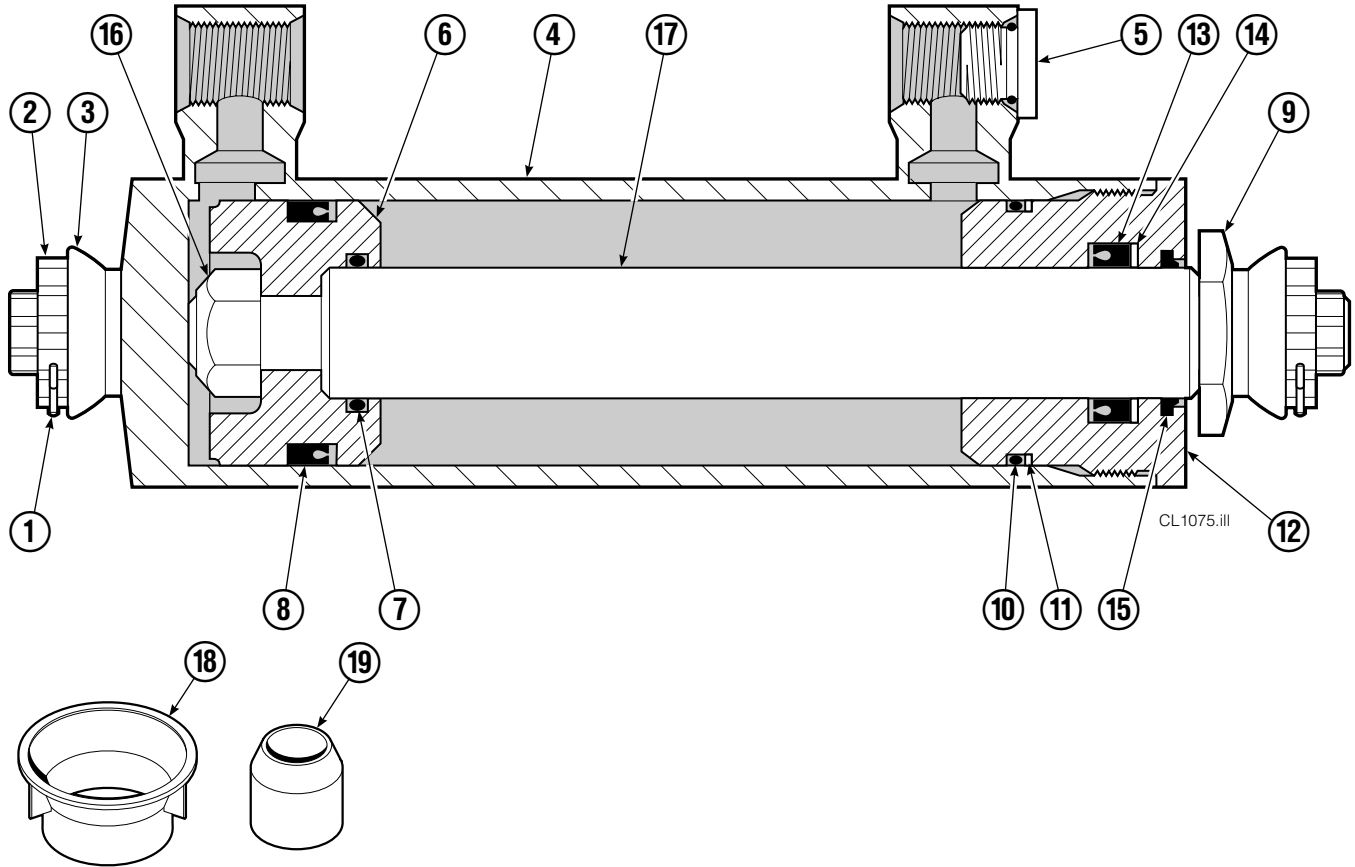

Base Unit Group

CL1114.iii

35D							
REF	QTY	PART NO.	DESCRIPTION	REF	QTY	PART NO.	DESCRIPTION
		3016156	Base Unit	15	2	773842	Nut, M12
1	2	210436	Hose, 24.75 in.	16	2	768414	Capscrew, M12x65
2	2	210449	Hose, 18.25 in.	17	4	208857	Bearing, Upper
3	1	675326	Shim Kit ■	18	4	667663	Bearing
4	2	209021	Washer, M10	19	4	208858	Bearing, Lower
5	1	601377	Fitting, 8-8	20	1	220996	Mounting Plate - RH
6	2	684594	Capscrew, M10x20	21	1	220997	Mounting Plate - LH
7	2	766646	Capscrew, M10x20	22	1	221417	Frame - Lower
8	2	671573	Cylinder ▲	23	1	669957	Plate
9	2	768953	Roll Pin - Inner	24	1	671545	Bumper - Lower
10	2	769009	Roll Pin - Outer	25	4	202348	Washer, M12
11	1	221280	Frame - Upper	26	4	768556	Capscrew, M12x45
12	8	667910	Washer	27	2	602580	Fitting, 8
13	8	684659	Capscrew, M12x75	28	6	611288	Fitting, 6-8
14	1	672331	Bumper	29	4	773842	Nut, M12

■ Includes two .015 Shims, and eight .020 Shims.

Reference: SK-6390.

▲ See Cylinder page or parts breakdown.

Cylinder

35D			
REF	QTY	PART NO.	DESCRIPTION
		671573	Cylinder Assembly
1	2	6510	■ Cotter Pin
2	2	667624	■ Nut Retainer
3	2	667625	■ Nut
4	1	671574	Shell
5	1	602580	Fitting
6	1	558400	Piston
7	1	2716	▲ O-Ring
8	1	662454	▲ Seal
9	1	667626	Washer
10	1	2787	▲ O-Ring
11	1	615130	▲ Back-Up Ring
12	1	667917	Retainer
13	1	662448	▲ Seal
14	1	638243	▲ Nylon Ring
15	1	636853	▲ Wiper
16	1	668031	Nut
17	1	671571	Rod
18	1	671049	▲ Seal Loader, Piston
19	1	671052	▲ Seal Loader, Retainer
		667995	Service Kit