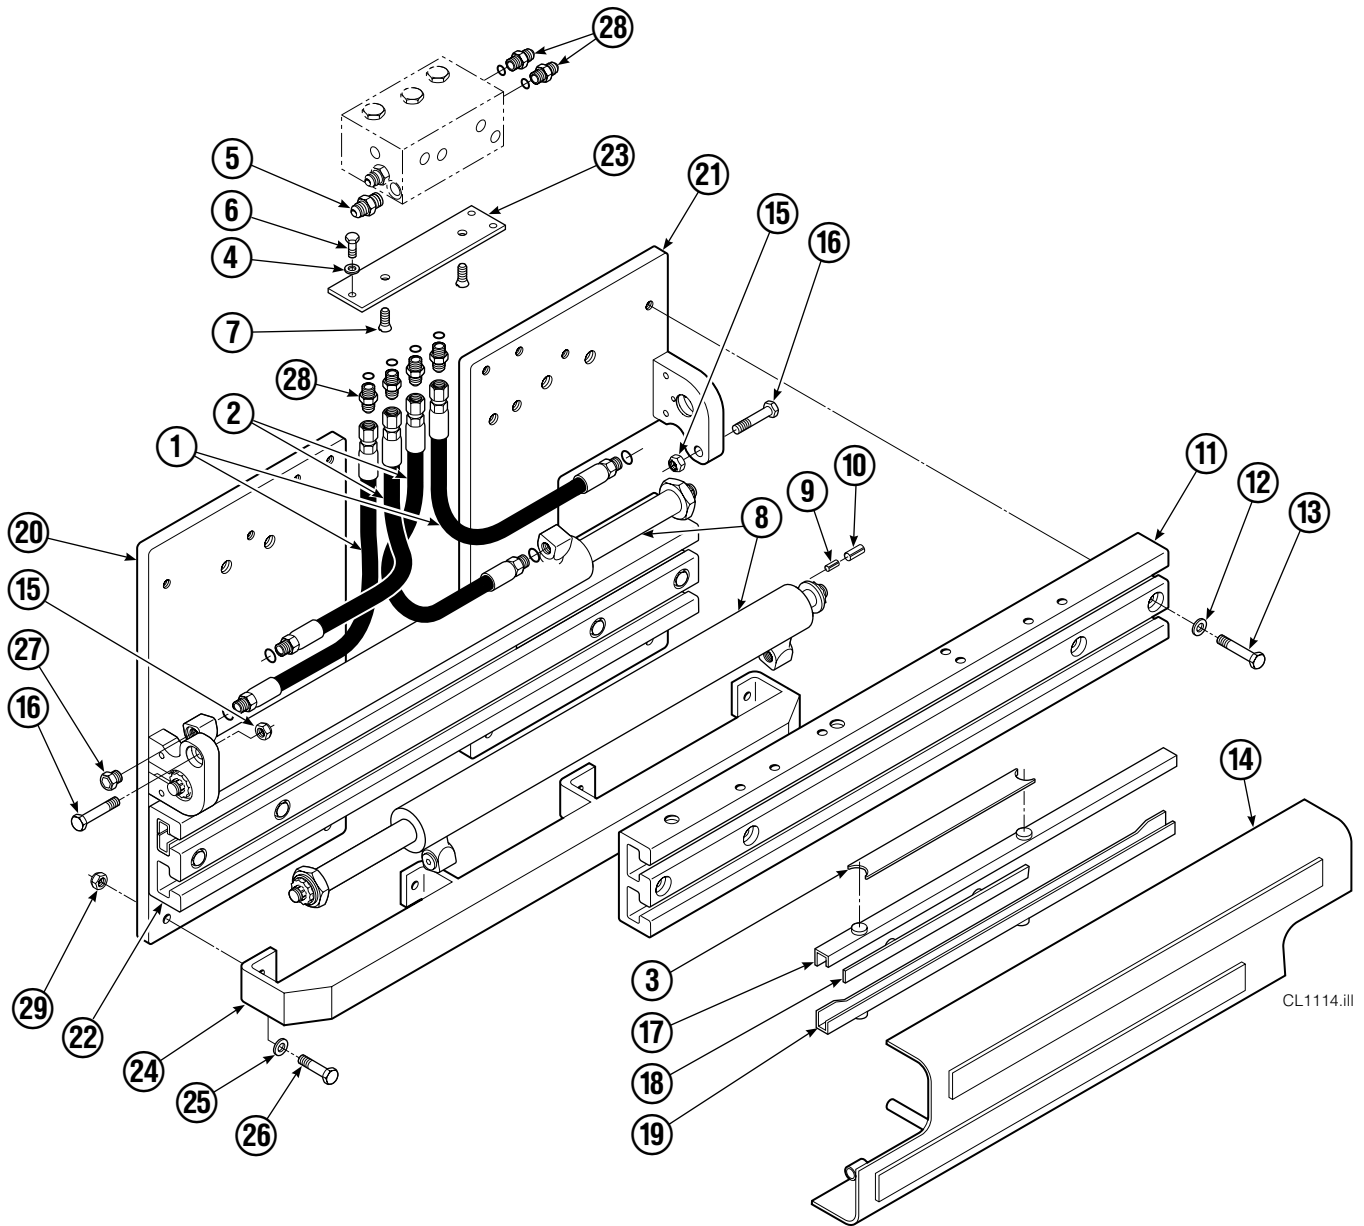

OR

Write: Cascade Corporation, P.O. Box 20187, Portland, OR 97220

Internet: www.cascorp.com

Safety Decals

REF	QTY	PART NO.	DESCRIPTION
1	1	679150	No Step Decal
2	2	665595	No Hand Hold Decal
3	1	679059	Quick Change Hook Decal

Base Unit Group

CL1114.iii

35D							
REF	QTY	PART NO.	DESCRIPTION	REF	QTY	PART NO.	DESCRIPTION
		3016156	Base Unit	15	2	773842	Nut, M12
1	2	210436	Hose, 24.75 in.	16	2	768414	Capscrew, M12x65
2	2	210449	Hose, 18.25 in.	17	4	208857	Bearing, Upper
3	1	675326	Shim Kit ■	18	4	667663	Bearing
4	2	209021	Washer, M10	19	4	208858	Bearing, Lower
5	1	601377	Fitting, 8-8	20	1	220996	Mounting Plate - RH
6	2	684594	Capscrew, M10x20	21	1	220997	Mounting Plate - LH
7	2	766646	Capscrew, M10x20	22	1	221417	Frame - Lower
8	2	671573	Cylinder ▲	23	1	669957	Plate
9	2	768953	Roll Pin - Inner	24	1	671545	Bumper - Lower
10	2	769009	Roll Pin - Outer	25	4	202348	Washer, M12
11	1	221280	Frame - Upper	26	4	768556	Capscrew, M12x45
12	8	667910	Washer	27	2	602580	Fitting, 8
13	8	684659	Capscrew, M12x75	28	6	611288	Fitting, 6-8
14	1	672331	Bumper	29	4	773842	Nut, M12

■ Includes two .015 Shims, and eight .020 Shims.

Reference: SK-6390.

▲ See Cylinder page or parts breakdown.

Cylinder

35D			
REF	QTY	PART NO.	DESCRIPTION
		671573	Cylinder Assembly
1	2	6510	■ Cotter Pin
2	2	667624	■ Nut Retainer
3	2	667625	■ Nut
4	1	671574	Shell
5	1	602580	Fitting
6	1	558400	Piston
7	1	2716	▲ O-Ring
8	1	662454	▲ Seal
9	1	667626	Washer
10	1	2787	▲ O-Ring
11	1	615130	▲ Back-Up Ring
12	1	667917	Retainer
13	1	662448	▲ Seal
14	1	638243	▲ Nylon Ring
15	1	636853	▲ Wiper
16	1	668031	Nut
17	1	671571	Rod
18	1	671049	▲ Seal Loader, Piston
19	1	671052	▲ Seal Loader, Retainer
		667995	Service Kit