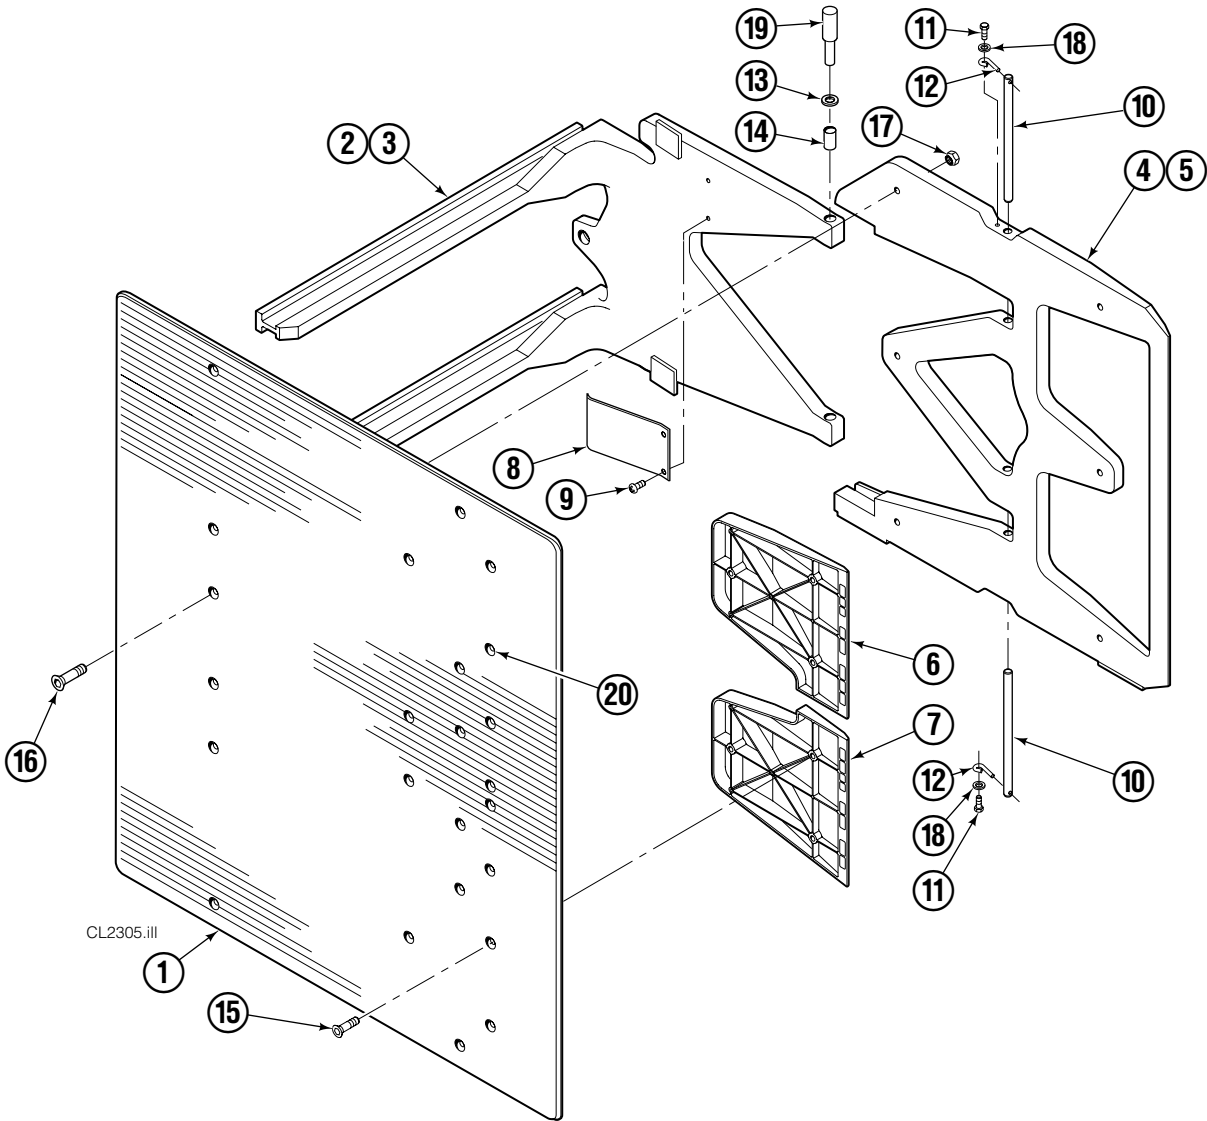

▲ Included in Service Kit 667995.

■ Included in Nut Service Kit 668926.

Reference: S-7662.

Check Valve

REF	QTY	PART NO.	DESCRIPTION	REF	QTY	PART NO.	DESCRIPTION
		3016157	Check Valve – Flow Divider	11	2	667494	Fitting
1	1	667490	Special Fitting	12	2	2840	O-Ring ●
2	1	2841	O-Ring ●	13	2	673098	Spring
3	1	667471	Spool	14	2	667492	Poppet
4	2	609453	Fitting, 10	15	1	673089	Spool Assembly
5	2	667487	Spring	16	2	667491	Sleeve
6	6	604510	Fitting, 6	17	1	669763	Valve Body
7	1	678270	Check Valve – VPO	18	1	661347	Service Kit ●
8	2	659058	Check Valve – PO	19	1	676343	Regeneration Elimination Plug ■
9	2	667516	Service Kit ●	20	2	602580	Fitting, 8
10	1	679846	Low Flow Spool Kit			667513	Service Kit

● Included in Service Kit 667513.

■ For eliminating regeneration circuit only. See Tech. Bulletin 121.

Reference: 669762, SK-5302.

Arms and Pads

35D							
REF	QTY	PART NO.	DESCRIPTION	REF	QTY	PART NO.	DESCRIPTION
1	2	398436	Contact Pad	11	4	765329	Capscrew, M8 x 20
2	1	6019200	Arm – LH	12	4	6020429	Eye Pin
3	1	6019201	Arm – RH	13	8	675620	Washer, M10
4	1	6030017	Stabilizer – LH	14	8	200590	Bushing
5	1	6030038	Stabilizer – RH	15	12	766646	Capscrew, M10 x 20
6	2	6029740	Filler Block – LH Upper/RH Lower	16	12	768706	Capscrew, M12 x 35
7	2	6028757	Filler Block – LH Lower/RH Upper	17	12	683170	Nut
8	2	210154	Spring	18	4	787398	Washer, M8
9	4	203405	Capscrew, M10 x 16	19	1	675626	Bushing Driver Tool
10	4	210161	Pin	20	▲	676841	Contact Pad Repair Kit