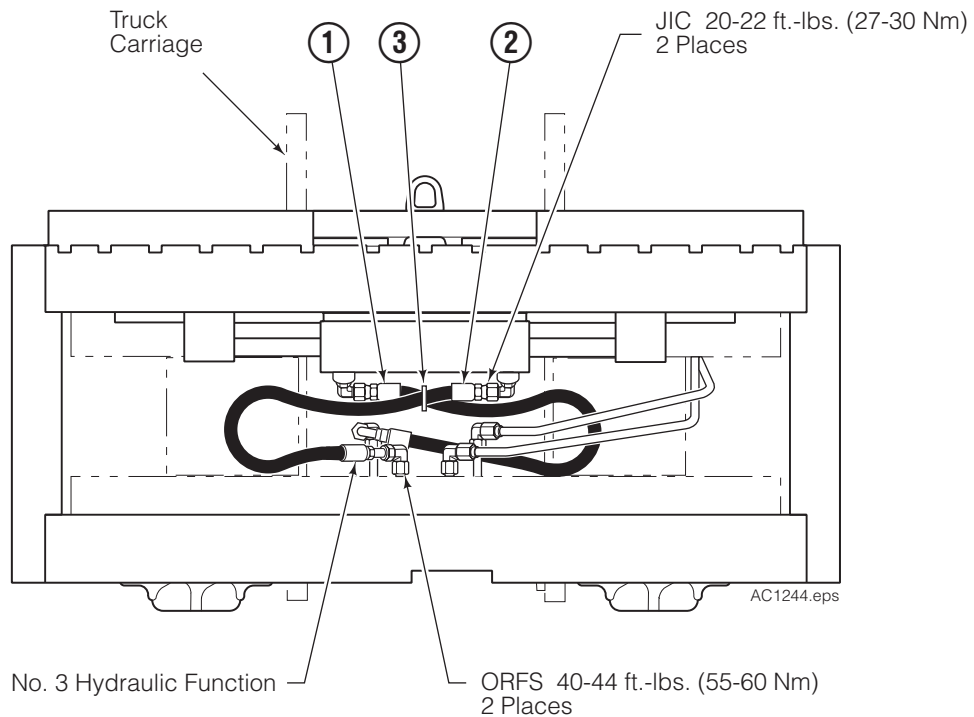

Installation Kits

Hose Installation Kit 6066647 for Cascade 100E-SSS Sideshifters

Truck Models

Hyster Americas: H30FT, H35FT, H40FTS, S30FT, S35FT, S40FTS

Hyster Europe: H1.6FT, H1.8FT, H2.0FTS

Yale Americas: GC030VX, GC035VX, GC040SVX, GP030VX, GP035VX, GP040SVX

Yale Europe: GP16VX, GP18VX, GP20SVX

Mast Type: 2 Stage LFL

Carriage: ITA Class III

Front View of
Attachment and
Carriage

REF	QTY	PART NO.	DESCRIPTION
		6066647	Hose Installation Kit
1	1	6066643	Hose – 24.0 in.
2	1	6066642	Hose – 22.5 in.
3	4	215723	Cable Tie