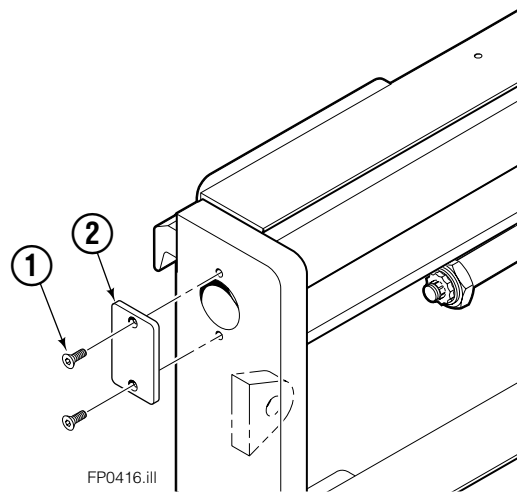

Backrest Group

REF	QTY	PART NO.	DESCRIPTION
		214444	Backrest Group
1	8	4771	Capscrew
2	4	830774	End Plate