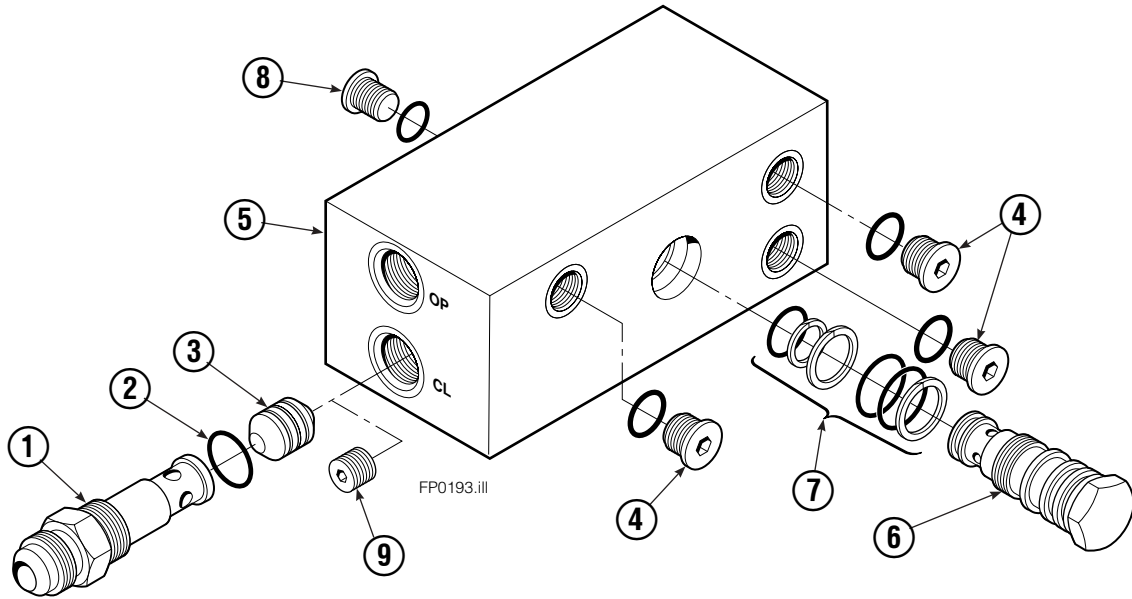

▲ See Cylinder page for parts breakdown.
Reference: S-8600.

● See specific page(s) for parts breakdown.

Cylinder

REF	QTY	PART NO.	DESCRIPTION
		384134	Cylinder Assembly
1	2	6511	■ Cotter Pin
2	2	667667	■ Retainer
3	2	667668	■ Nut
4	1	564906	Shell
5	1	558402	Piston
6	1	2722	▲ O-Ring
7	1	557376	▲ Seal
8	1	2791	▲ O-Ring
9	1	615134	▲ Back-Up Ring
10	1	667675	Retainer
11	1	662451	▲ Seal
12	1	638246	▲ Nylon Ring
13	1	628047	▲ Wiper
14	1	561012	Nut
15	1	564940	Rod
16	1	667676	Washer
17	1	-	Spacer
18	1	671049	▲ Seal Loader, Piston
19	1	671052	▲ Seal Loader, Retainer
		667723	Service Kit

▲ Included in Service Kit 667723.

■ Included in Nut Service Kit 668925.

Ref: S-5564, S-5565.

Hose Group

100C/120C			
REF	QTY	PART NO.	DESCRIPTION
		384624	Hose Group
1	1	675067	Hose, 34.00 in.
2	1	675067	Hose, 34.00 in.
3	1	685673	Hose, 60.75 in.
4	1	685673	Hose, 60.75 in.

Valve Assembly

REF	QTY	PART NO.	DESCRIPTION
		668861	Check Valve
1	1	667490	Special Fitting
2	2	2841	● O-Ring
3	1	667471	Spool
4	3	609455	Fitting
5	1	668862	Valve Body
6	1	678270	Check Valve - V.P.O.
7	1	661347	● Service Kit
8	1	604510	Fitting, 6
9	1	676343	Regeneration Elimination Plug ■
		668864	Service Kit