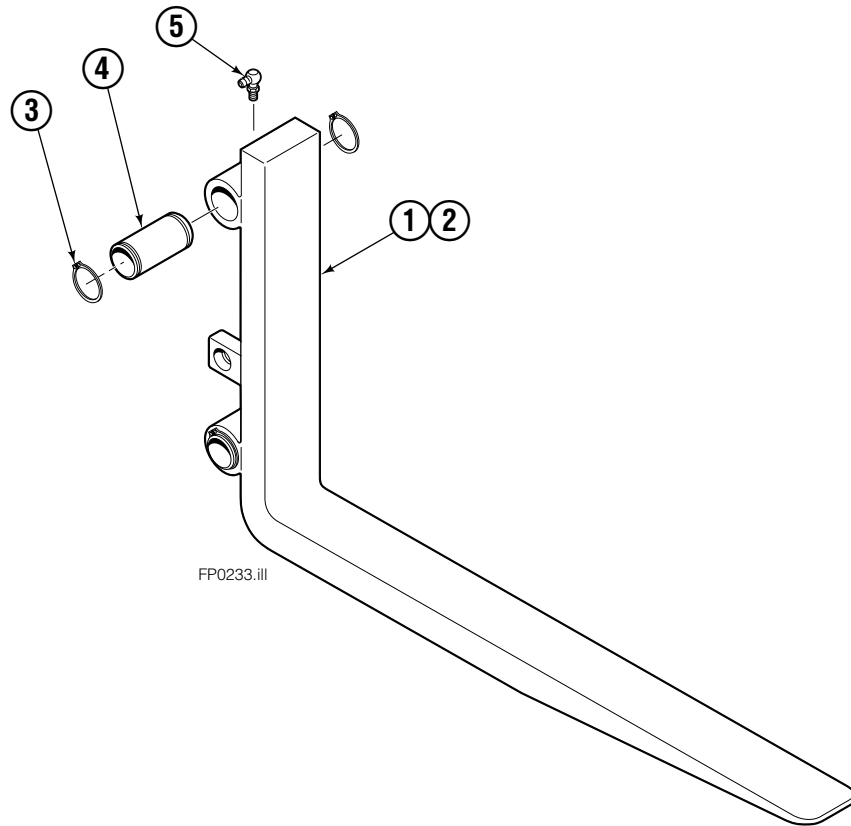

Frame Group

150C							
REF	QTY	PART NO.	DESCRIPTION	REF	QTY	PART NO.	DESCRIPTION
		214432	Frame Group	4	2	7882	Roll Pin - Inner
1	1	840224	Frame - 54 in.	5	2	7961	Roll Pin - Outer
2	2	830820	Shaft			381520	Hydraulic Group ●
3	2	384134	Cylinder ▲			384624	Hose Group ●

▲ See Cylinder page for parts breakdown.
Reference: S-8600.

● See specific page(s) for parts breakdown.

Cylinder

REF	QTY	PART NO.	DESCRIPTION
		384134	Cylinder Assembly
1	2	6511	■ Cotter Pin
2	2	667667	■ Retainer
3	2	667668	■ Nut
4	1	564906	Shell
5	1	558402	Piston
6	1	2722	▲ O-Ring
7	1	557376	▲ Seal
8	1	2791	▲ O-Ring
9	1	615134	▲ Back-Up Ring
10	1	667675	Retainer
11	1	662451	▲ Seal
12	1	638246	▲ Nylon Ring
13	1	628047	▲ Wiper
14	1	561012	Nut
15	1	564940	Rod
16	1	667676	Washer
17	1	-	Spacer
18	1	671049	▲ Seal Loader, Piston
19	1	671052	▲ Seal Loader, Retainer
		667723	Service Kit

- Included in Service Kit 668864.
- For eliminating regeneration circuit only.
(See Technical Bulletin Number 121)

Restrictor Fitting

FP0118.ill

REF	QTY	PART NO.	DESCRIPTION
		617487	Restrictor Assembly
1	1	617486	Tee
2	1	2698	O-Ring
3	1	11100	Setscrew
4	1	11099	Cap
5	1	5715	Jam Nut
6	1	2840	O-Ring

Backrest Group

REF	QTY	PART NO.	DESCRIPTION
		214444	Backrest Group
1	8	4771	Capscrew
2	4	830774	End Plate

Fork Group

REF	QTY	PART NO.	DESCRIPTION
		214463	Fork Group
1	1	840211	Fork – LH
2	1	840206	Fork – RH
3	8	7223	Retaining Ring
4	4	828468	Bushing
5	4	828471	Grease Fitting