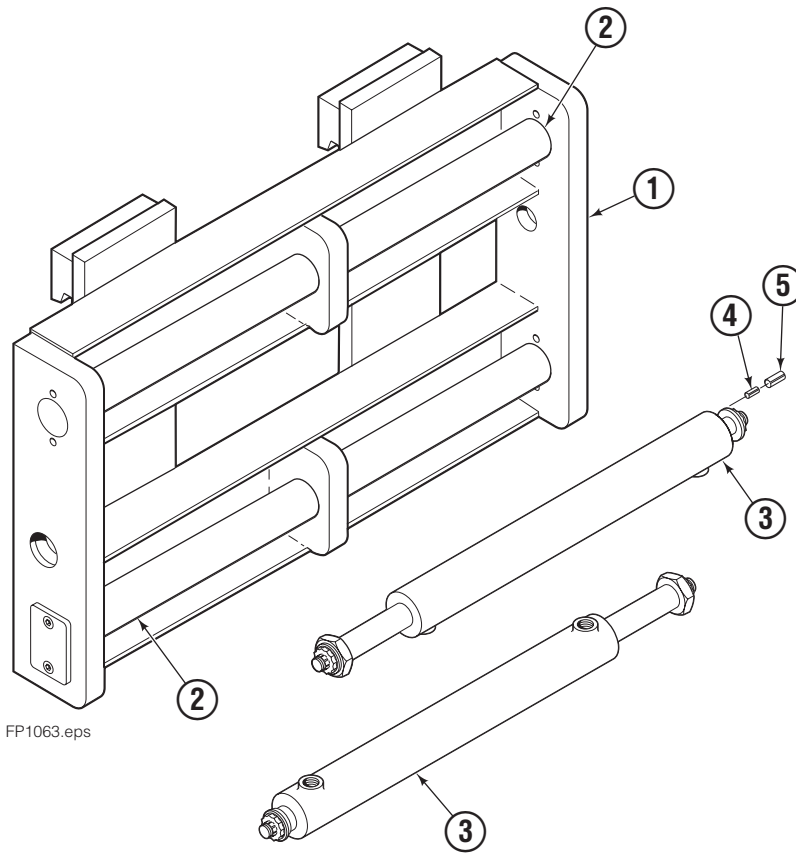

Frame Group

150C							
REF	QTY	PART NO.	DESCRIPTION	REF	QTY	PART NO.	DESCRIPTION
		214432	Frame Group	4	2	7882	Roll Pin - Inner
1	1	840224	Frame - 54 in.	5	2	7961	Roll Pin - Outer
2	2	830820	Shaft			381520	Hydraulic Group ●
3	2	384134	Cylinder ▲			384624	Hose Group ●

▲ See Cylinder page for parts breakdown.
Reference: S-8600.

● See specific page(s) for parts breakdown.

Cylinder

REF	QTY	PART NO.	DESCRIPTION
		384134	Cylinder Assembly
1	2	6511	■ Cotter Pin
2	2	667667	■ Retainer
3	2	667668	■ Nut
4	1	564906	Shell
5	1	558402	Piston
6	1	2722	▲ O-Ring
7	1	557376	▲ Seal
8	1	2791	▲ O-Ring
9	1	615134	▲ Back-Up Ring
10	1	667675	Retainer
11	1	662451	▲ Seal
12	1	638246	▲ Nylon Ring
13	1	628047	▲ Wiper
14	1	561012	Nut
15	1	564940	Rod
16	1	667676	Washer
17	1	-	Spacer
18	1	671049	▲ Seal Loader, Piston
19	1	671052	▲ Seal Loader, Retainer
		667723	Service Kit