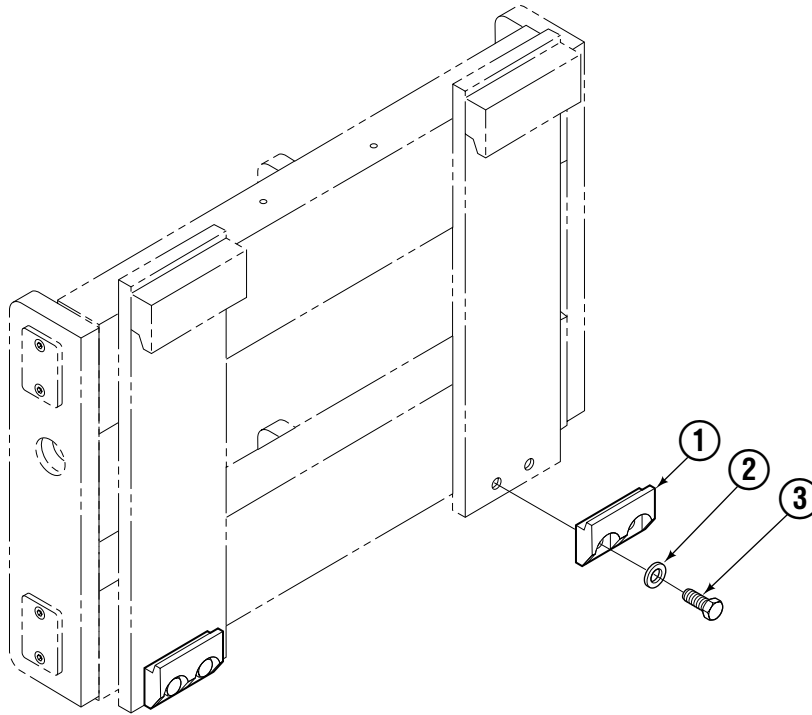

Bolt-On Mounting Group Class IV

FP0223.iii

120C/150C			
REF	QTY	PART NO.	DESCRIPTION
		384234	Mounting Group
1	2	679832	Lower Hook
2	4	670692	Washer, .812
3	4	768579	Capscrew, M20 x 45