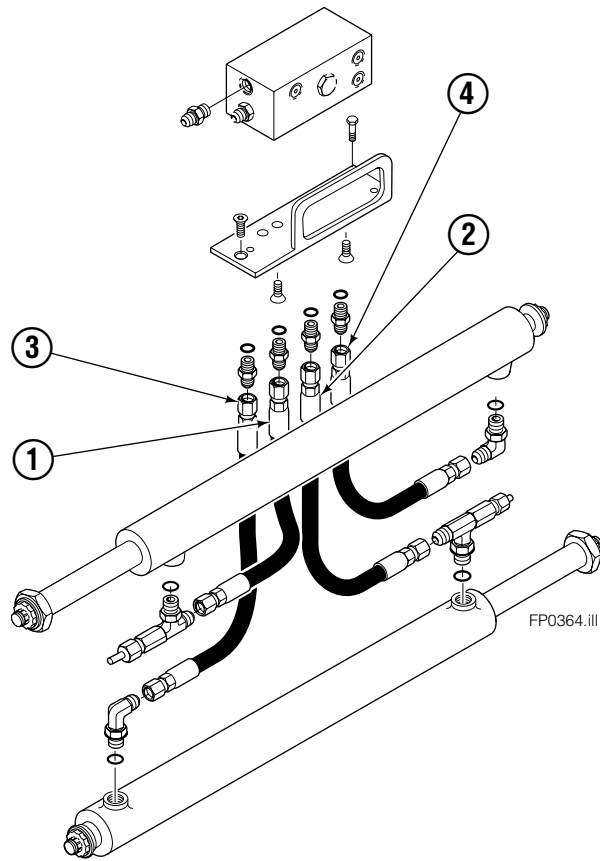

Frame Group

150C							
REF	QTY	PART NO.	DESCRIPTION	REF	QTY	PART NO.	DESCRIPTION
		214432	Frame Group	4	2	7882	Roll Pin - Inner
1	1	840224	Frame - 54 in.	5	2	7961	Roll Pin - Outer
2	2	830820	Shaft			381520	Hydraulic Group ●
3	2	384134	Cylinder ▲			384624	Hose Group ●

▲ See Cylinder page for parts breakdown.
Reference: S-8600.

● See specific page(s) for parts breakdown.

Cylinder

REF	QTY	PART NO.	DESCRIPTION
		384134	Cylinder Assembly
1	2	6511	■ Cotter Pin
2	2	667667	■ Retainer
3	2	667668	■ Nut
4	1	564906	Shell
5	1	558402	Piston
6	1	2722	▲ O-Ring
7	1	557376	▲ Seal
8	1	2791	▲ O-Ring
9	1	615134	▲ Back-Up Ring
10	1	667675	Retainer
11	1	662451	▲ Seal
12	1	638246	▲ Nylon Ring
13	1	628047	▲ Wiper
14	1	561012	Nut
15	1	564940	Rod
16	1	667676	Washer
17	1	-	Spacer
18	1	671049	▲ Seal Loader, Piston
19	1	671052	▲ Seal Loader, Retainer
		667723	Service Kit

▲ Included in Service Kit 667723.

■ Included in Nut Service Kit 668925.

Ref: S-5564, S-5565.

Hose Group

100C/120C			
REF	QTY	PART NO.	DESCRIPTION
		384624	Hose Group
1	1	675067	Hose, 34.00 in.
2	1	675067	Hose, 34.00 in.
3	1	685673	Hose, 60.75 in.
4	1	685673	Hose, 60.75 in.

Valve Assembly

REF	QTY	PART NO.	DESCRIPTION
		668861	Check Valve
1	1	667490	Special Fitting
2	2	2841	● O-Ring
3	1	667471	Spool
4	3	609455	Fitting
5	1	668862	Valve Body
6	1	678270	Check Valve - V.P.O.
7	1	661347	● Service Kit
8	1	604510	Fitting, 6
9	1	676343	Regeneration Elimination Plug ■
		668864	Service Kit