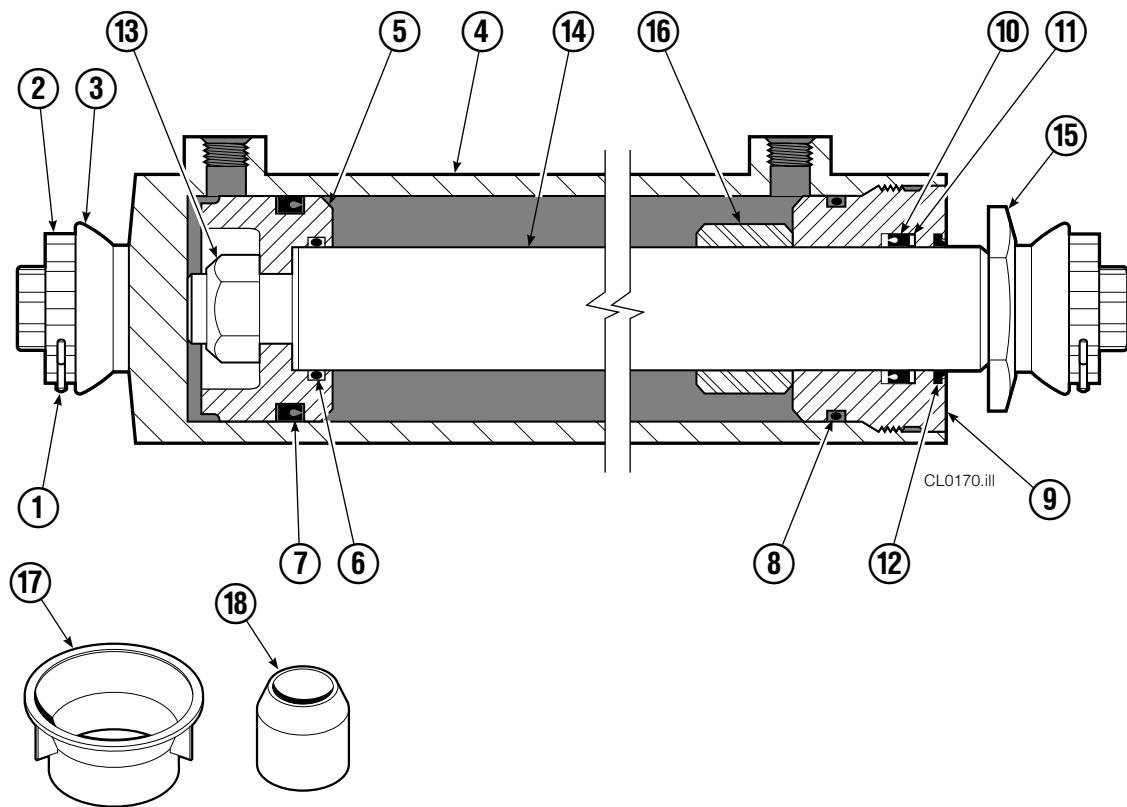

Frame Group

150C							
REF	QTY	PART NO.	DESCRIPTION	REF	QTY	PART NO.	DESCRIPTION
		214432	Frame Group	4	2	7882	Roll Pin - Inner
1	1	840224	Frame - 54 in.	5	2	7961	Roll Pin - Outer
2	2	830820	Shaft			381520	Hydraulic Group ●
3	2	384134	Cylinder ▲			384624	Hose Group ●

▲ See Cylinder page for parts breakdown.
Reference: S-8600.

● See specific page(s) for parts breakdown.

Cylinder

REF	QTY	PART NO.	DESCRIPTION
		384134	Cylinder Assembly
1	2	6511	■ Cotter Pin
2	2	667667	■ Retainer
3	2	667668	■ Nut
4	1	564906	Shell
5	1	558402	Piston
6	1	2722	▲ O-Ring
7	1	557376	▲ Seal
8	1	2791	▲ O-Ring
9	1	615134	▲ Back-Up Ring
10	1	667675	Retainer
11	1	662451	▲ Seal
12	1	638246	▲ Nylon Ring
13	1	628047	▲ Wiper
14	1	561012	Nut
15	1	564940	Rod
16	1	667676	Washer
17	1	-	Spacer
18	1	671049	▲ Seal Loader, Piston
19	1	671052	▲ Seal Loader, Retainer
		667723	Service Kit

▲ Included in Service Kit 667723.

■ Included in Nut Service Kit 668925.

Ref: S-5564, S-5565.

Hose Group

100C/120C			
REF	QTY	PART NO.	DESCRIPTION
		384624	Hose Group
1	1	675067	Hose, 34.00 in.
2	1	675067	Hose, 34.00 in.
3	1	685673	Hose, 60.75 in.
4	1	685673	Hose, 60.75 in.