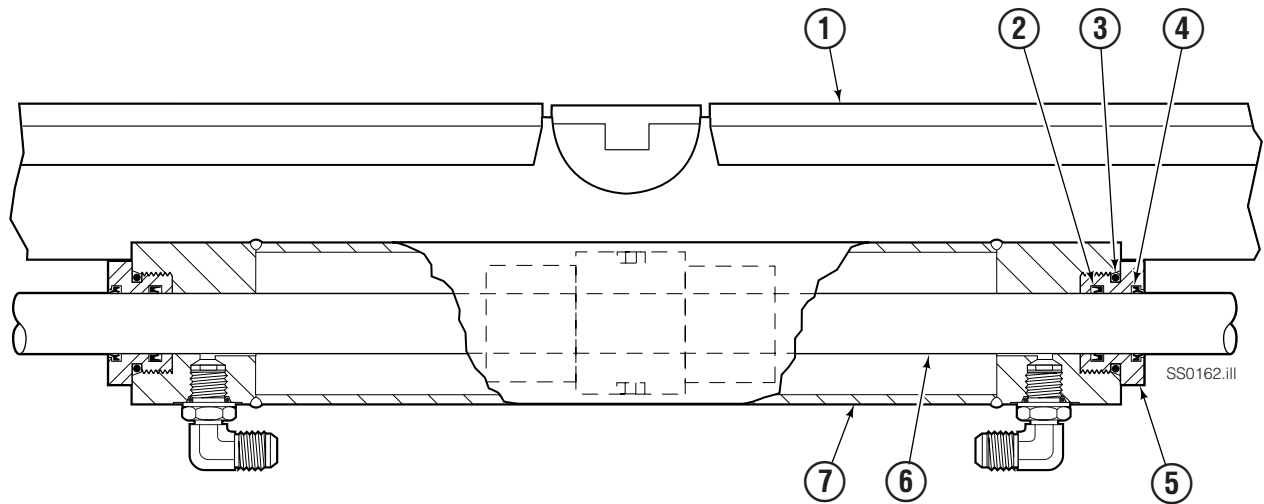

Cylinder

55F			
REF	QTY	PART NO.	DESCRIPTION
1	1	6025682	Cylinder Assembly
2	2	562132	● Rod Seal
3	2	415866	● O-Ring, 70 Duro
4	2	562131	● Rod Wiper Seal
5	2	218324	Retainer/Seal Carrier
6	-	■	Rod/Piston Assembly
7	-	■	Cylinder Shell
		219868	Rod Seal Service Kit

● Included in Service Kit 219868.

■ Not serviceable, order new Cylinder Assembly.

Reference: S-21006.