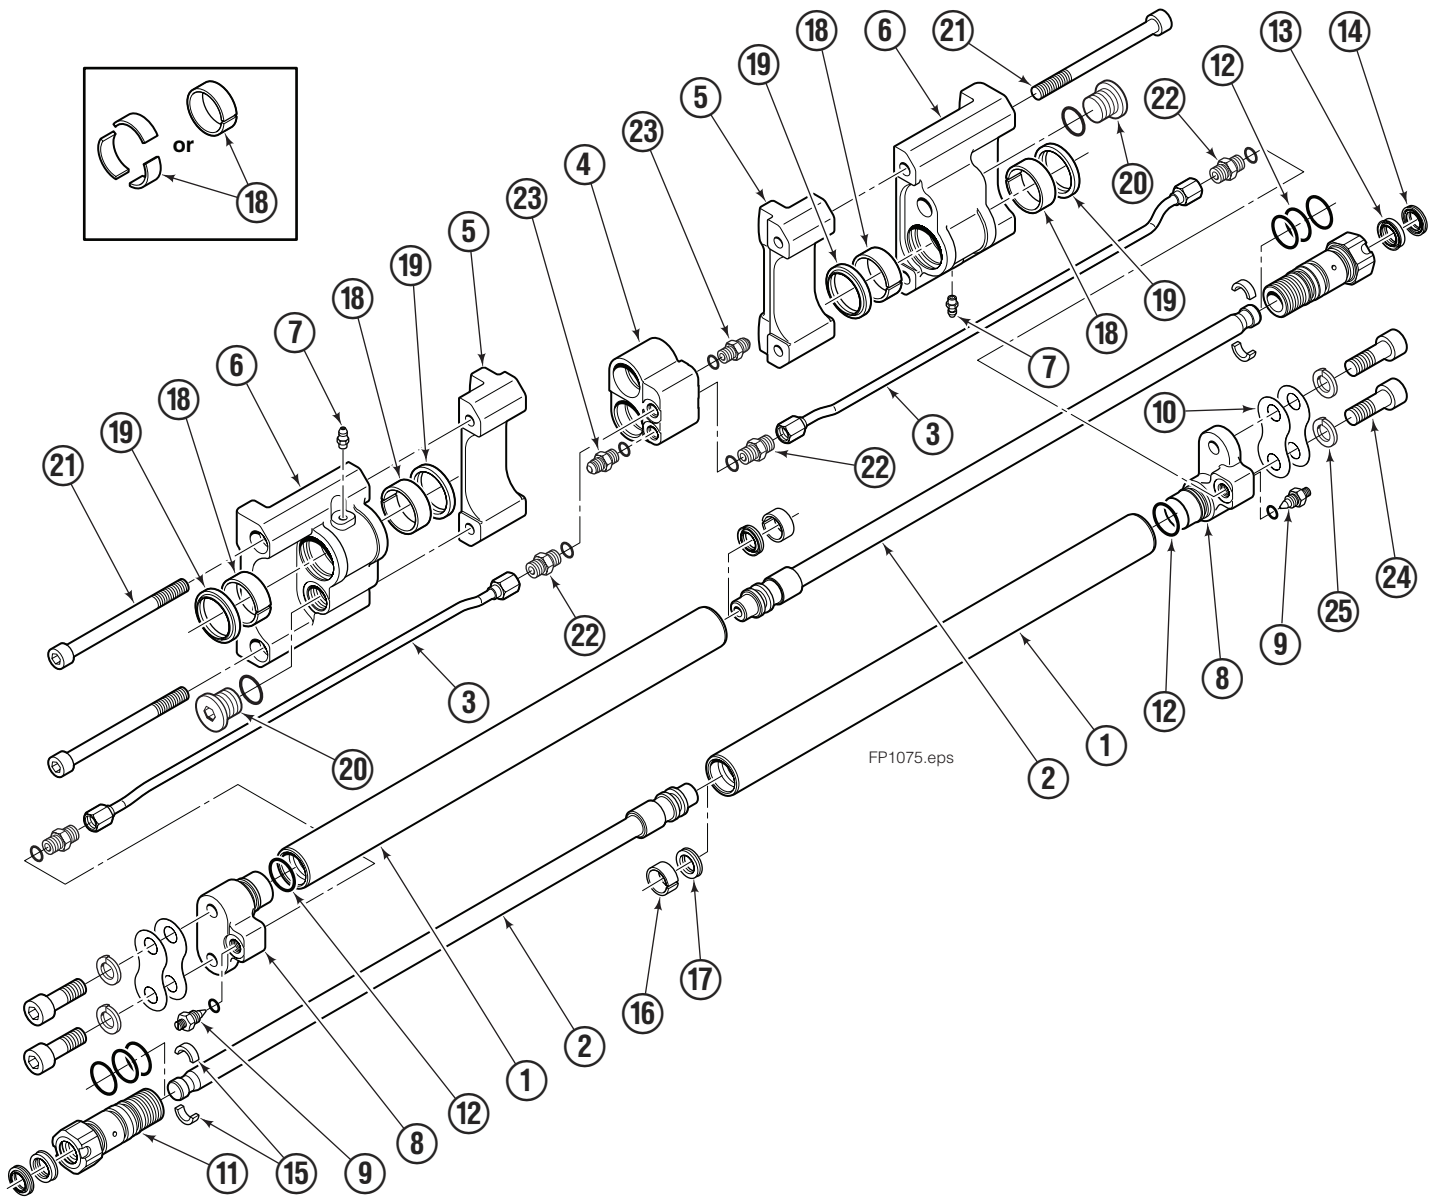

OR

Write: Cascade Corporation, P.O. Box 20187, Portland, OR 97220

Internet: www.cascorp.com

Fork Positioner Assembly

Sticker showing operating pressure,
phone numbers for service & parts.

Assembly part number (on LH fork carrier).

Fork Positioner Assembly

55K			
REF	QTY	PART NO.	DESCRIPTION
		6084976	Fork Positioner Assembly
1	2	6084977	Cylinder Shell ▲
2	2	6084978	Cylinder Rod ▲
3	2	6084984	Tube
4	1	6043391	Manifold
5	2	6042443	Fork Carrier, Inner, 80/100 mm Fork
6	2	6042449	Fork Carrier, Outer
7	2	424115	Grease Fitting
8	2	6052709	Cylinder Head End
9	2	6042658	Restrictor Fitting
10	4	6039245	Shim
11	2	6039028	Cylinder Retainer
	2	6055787	Cylinder Retainer w/Seals ◆
12	8	666183	O-Ring, Retainer OD ✘
13	2	6039179	Rod Seal, Retainer ✘
14	2	6039180	Rod Wiper, Retainer ✘
15	4	6042830	Half-Ring Keeper
16	2	6039172	Piston Wear Ring ✘
17	2	6047577	Piston Seal ✘
18	4	6039171	Bearing, Composite ★
19	4	6043341	Shell Wiper ★ ✓
20	2	6043316	Rod Retainer Plug
21	4	768824	Capscrew, M10 x 120
22	4	6042689	Fitting, M10 to 6 mm EO-2
23	2	6043332	Fitting, M10 to No. 4 JIC ●
24	4	769572	Capscrew, M12 x 35 ■
25	4	684660	Lockwasher, M12 ■

▲ If cylinder shell or rod needs replacing due to bending damage, order complete Fork Positioner Assembly.

◆ Includes items 12-14.

✘ Included in Cylinder Service Kit 6055389.

★ Included in Composite Bearing Service Kit 6055390.

● Included in Fitting Group 6045440.

■ Included in Mounting Kit 6045442.

Reference: Common Parts 6045406, SK-8117.

Sideshift Assembly

55K							
REF	QTY	PART NO.	DESCRIPTION	REF	QTY	PART NO.	DESCRIPTION
1	2	228782	Upper Bearing	7	4	752903	◆ Capscrew, M16 x 45
2	1	6025682	Cylinder ▲	8	1	6084985	Frame ●
3	2	6000719	Lower Bearing	9	2	7890	Roll Pin
4	4	678990	◆ Nut, M16	10	2	662103	■ Plug
5	2	204186	◆ Lower Hook	11	2	—	Restrictor Washer
6	4	667225	◆ Washer				