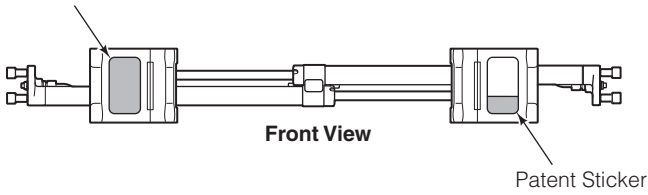

Fork Positioner Assembly

Sticker showing operating pressure,
phone numbers for service & parts.