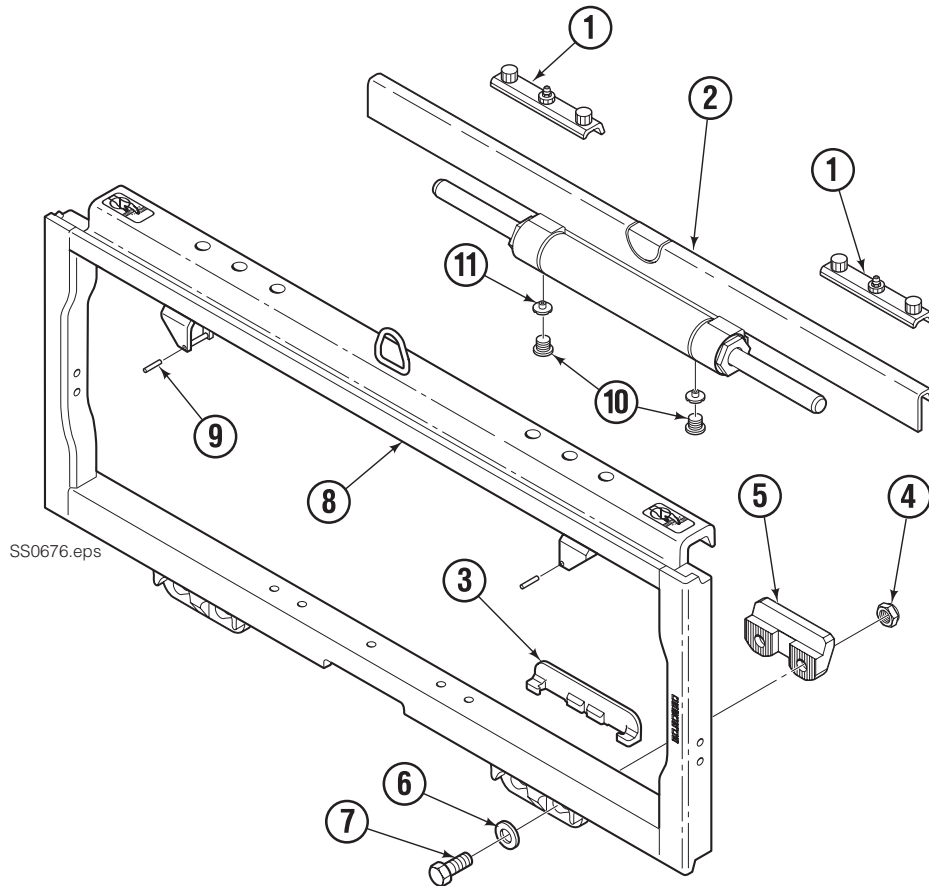

Fork Positioner Assembly

55K			
REF	QTY	PART NO.	DESCRIPTION
		6084976	Fork Positioner Assembly
1	2	6084977	Cylinder Shell ▲
2	2	6084978	Cylinder Rod ▲
3	2	6084984	Tube
4	1	6043391	Manifold
5	2	6042443	Fork Carrier, Inner, 80/100 mm Fork
6	2	6042449	Fork Carrier, Outer
7	2	424115	Grease Fitting
8	2	6052709	Cylinder Head End
9	2	6042658	Restrictor Fitting
10	4	6039245	Shim
11	2	6039028	Cylinder Retainer
	2	6055787	Cylinder Retainer w/Seals ◆
12	8	666183	O-Ring, Retainer OD ✘
13	2	6039179	Rod Seal, Retainer ✘
14	2	6039180	Rod Wiper, Retainer ✘
15	4	6042830	Half-Ring Keeper
16	2	6039172	Piston Wear Ring ✘
17	2	6047577	Piston Seal ✘
18	4	6039171	Bearing, Composite ★
19	4	6043341	Shell Wiper ★ ✓
20	2	6043316	Rod Retainer Plug
21	4	768824	Capscrew, M10 x 120
22	4	6042689	Fitting, M10 to 6 mm EO-2
23	2	6043332	Fitting, M10 to No. 4 JIC ●
24	4	769572	Capscrew, M12 x 35 ■
25	4	684660	Lockwasher, M12 ■

▲ If cylinder shell or rod needs replacing due to bending damage, order complete Fork Positioner Assembly.

◆ Includes items 12-14.

✘ Included in Cylinder Service Kit 6055389.

★ Included in Composite Bearing Service Kit 6055390.

● Included in Fitting Group 6045440.

■ Included in Mounting Kit 6045442.

Reference: Common Parts 6045406, SK-8117.

Sideshift Assembly

55K							
REF	QTY	PART NO.	DESCRIPTION	REF	QTY	PART NO.	DESCRIPTION
1	2	228782	Upper Bearing	7	4	752903	◆ Capscrew, M16 x 45
2	1	6025682	Cylinder ▲	8	1	6084985	Frame ●
3	2	6000719	Lower Bearing	9	2	7890	Roll Pin
4	4	678990	◆ Nut, M16	10	2	662103	■ Plug
5	2	204186	◆ Lower Hook	11	2	—	Restrictor Washer
6	4	667225	◆ Washer				