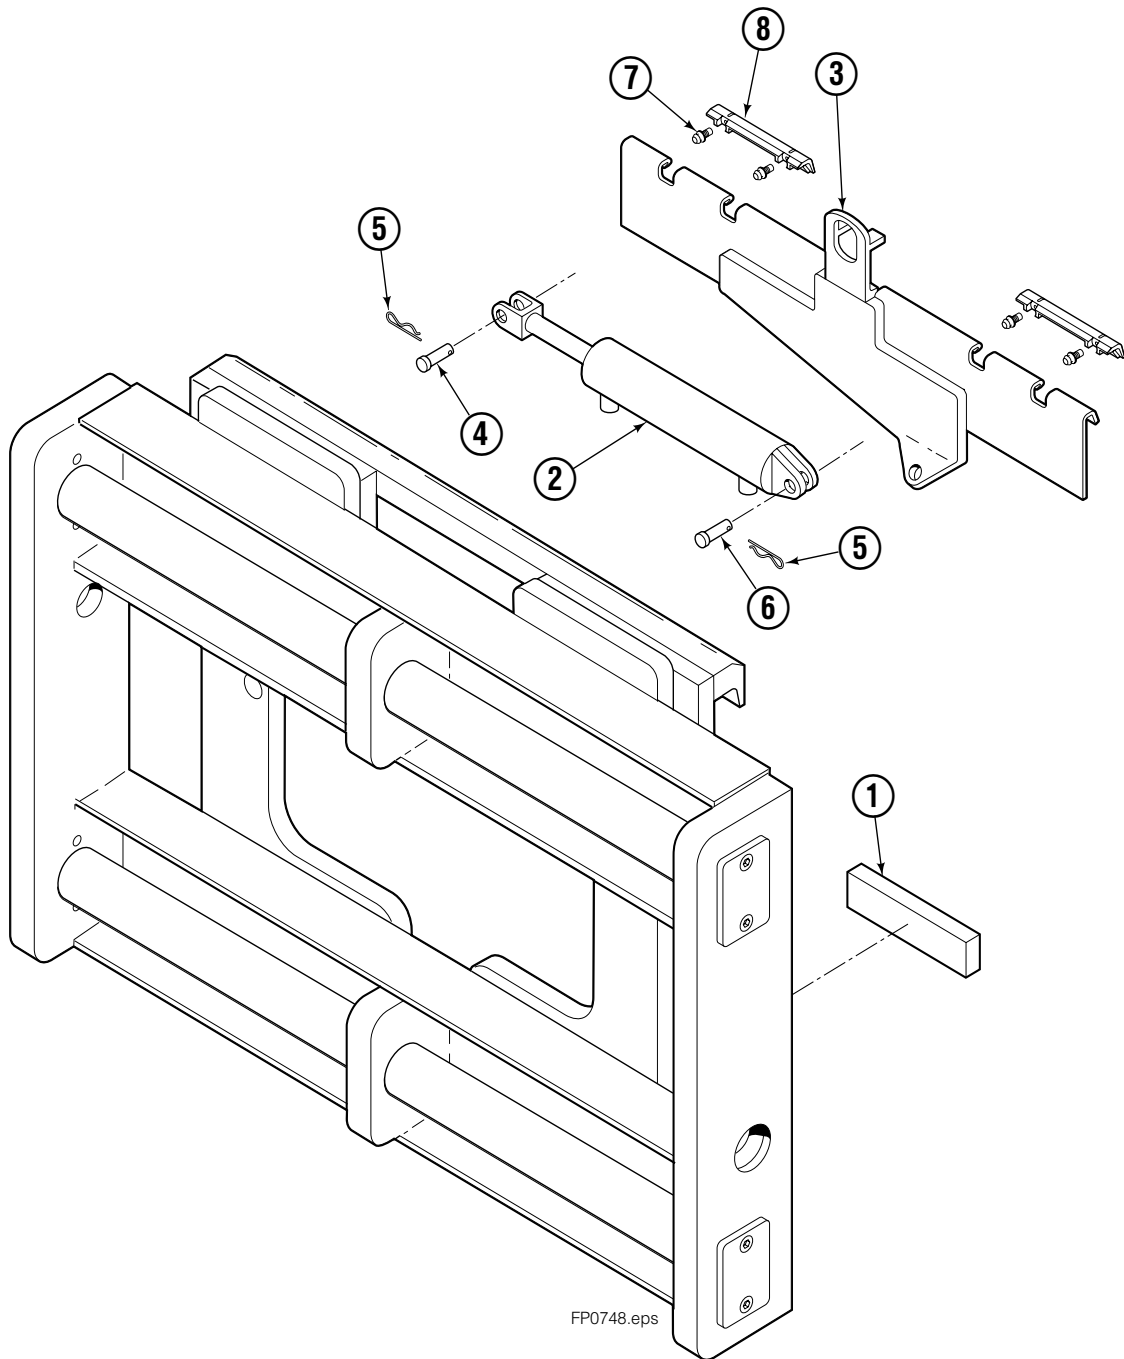

▲ Included in Service Kit 667723.

■ Included in Nut Service Kit 668925.

Ref: S-5564, S-5565.

Sideshifter Common Parts

120C

REF	QTY	PART NO.	DESCRIPTION
		6106889	Sideshifter Common Parts
1	2	208350	Bearing, Lower
2	1	686243	Cylinder ■
3	1	841031	Anchor Bracket Weldment
4	1	686214	Clevis Pin
5	2	686217	Cotter Pin
6	1	686215	Clevis Pin
7	4	7403	Grease Fitting
8	2	804065	Bearing, Upper