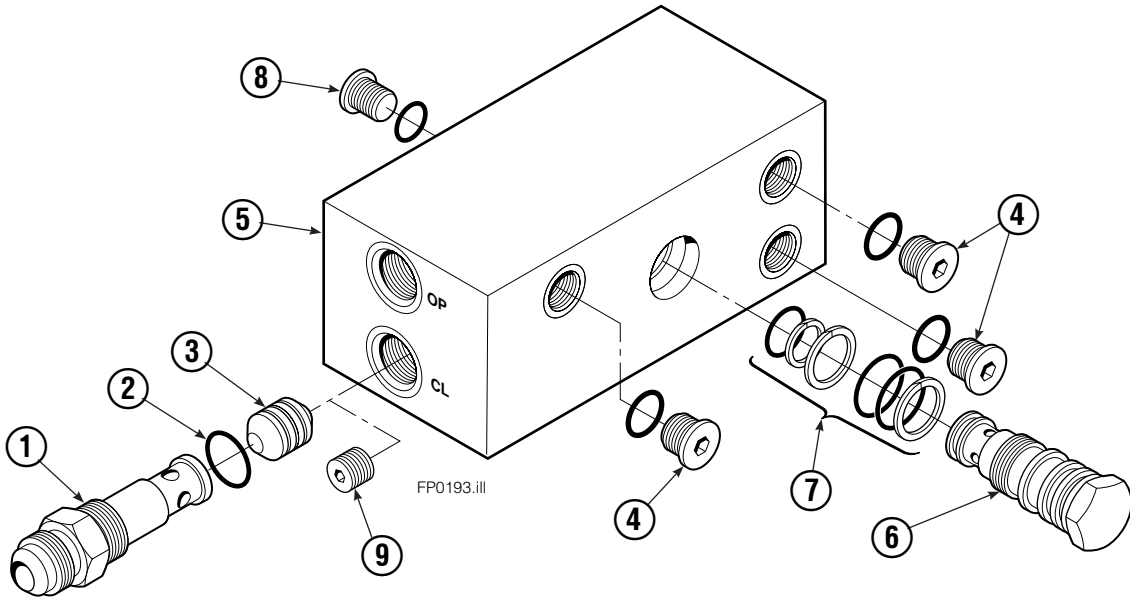

▲ See Cylinder page for parts breakdown.
Reference: S-28162.

■ See appropriate page for parts breakdown.
● Included in Retainer Group 214444. Not included in Frame Group.

Hydraulic Valve Group

100C/120C			
REF	QTY	PART NO.	DESCRIPTION
		381520	Hydraulic Valve Group
1	1	601377	Fitting, 8-8
2	1	643524	Capscrew, .375x.750, GR8
3	3	4750	Capscrew, .375x.750
4	4	611288	Fitting, 6-8
5	2	601676	Fitting-90, 6-6
6	1	668861	Valve Assembly ▲
7	2	617487	Restrictor Fitting Tee ■
8	1	844137	Bracket

▲ See Valve Assembly page for parts breakdown.

■ See Restrictor Fitting Tee page for parts breakdown.

Restrictor Fitting

FP0118.ill

REF	QTY	PART NO.	DESCRIPTION
		617487	Restrictor Assembly
1	1	617486	Tee
2	1	2698	O-Ring
3	1	11100	Setscrew
4	1	11099	Cap
5	1	5715	Jam Nut
6	1	2840	O-Ring

Valve Assembly

REF	QTY	PART NO.	DESCRIPTION
		668861	Check Valve
1	1	667490	Special Fitting
2	2	2841	● O-Ring
3	1	667471	Spool
4	3	609455	Fitting
5	1	668862	Valve Body
6	1	678270	Check Valve - V.P.O.
7	1	661347	● Service Kit
8	1	604510	Fitting, 6
9	1	676343	Regeneration Elimination Plug ■
		668864	Service Kit