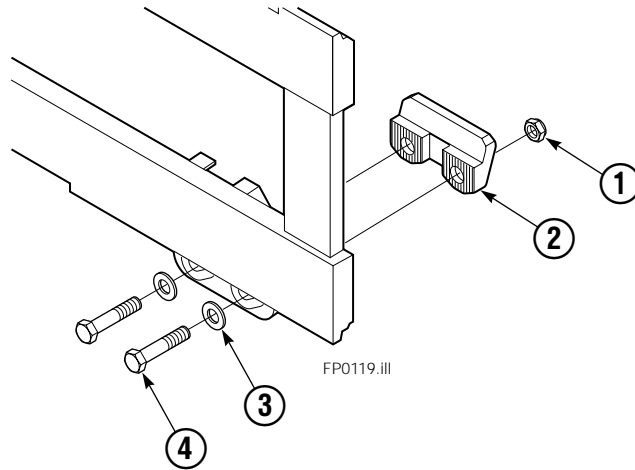

Lower Hook Group

REF	QTY	PART NO.	DESCRIPTION
		6106245	Lower Hook Group
1	4	553857	Nut
2	2	6004779	Lower Hook
3	4	667225	Washer
4	4	681047	Capscrew, 5/8 x 1-5/8