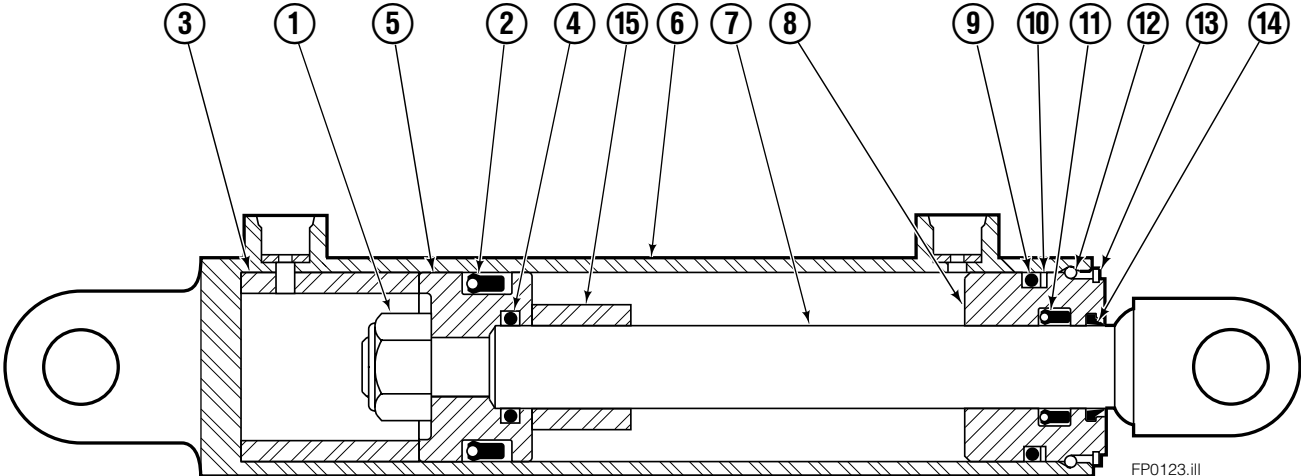

▲ Included in Service Kit 667723.

■ Included in Nut Service Kit 668925.

Ref: S-5564, S-5565.

Sideshifter Common Parts

120C

REF	QTY	PART NO.	DESCRIPTION
		6106889	Sideshifter Common Parts
1	2	208350	Bearing, Lower
2	1	686243	Cylinder ■
3	1	841031	Anchor Bracket Weldment
4	1	686214	Clevis Pin
5	2	686217	Cotter Pin
6	1	686215	Clevis Pin
7	4	7403	Grease Fitting
8	2	804065	Bearing, Upper

■ See Cylinder page for parts breakdown.

Sideshift Cylinder

FP0123.ill

REF	QTY	PART NO.	DESCRIPTION
		686243	Cylinder Assembly
1	1	561012	Nut
2	1	662457	■ Seal
3	1	564562	Spacer – Head
4	1	2718	■ O-Ring
5	1	561427	Piston
6	1	6112525	Shell
7	1	6112526	Rod
8	1	561428	Retainer
9	1	2791	■ O-Ring
10	1	615134	■ Back-up Ring
11	1	662449	■ Seal
12	1	561429	Retaining Ring
13	1	7215	Snap Ring
14	1	626468	■ Wiper
15	1	---	Spacer – Rod
		561430	Service Kit