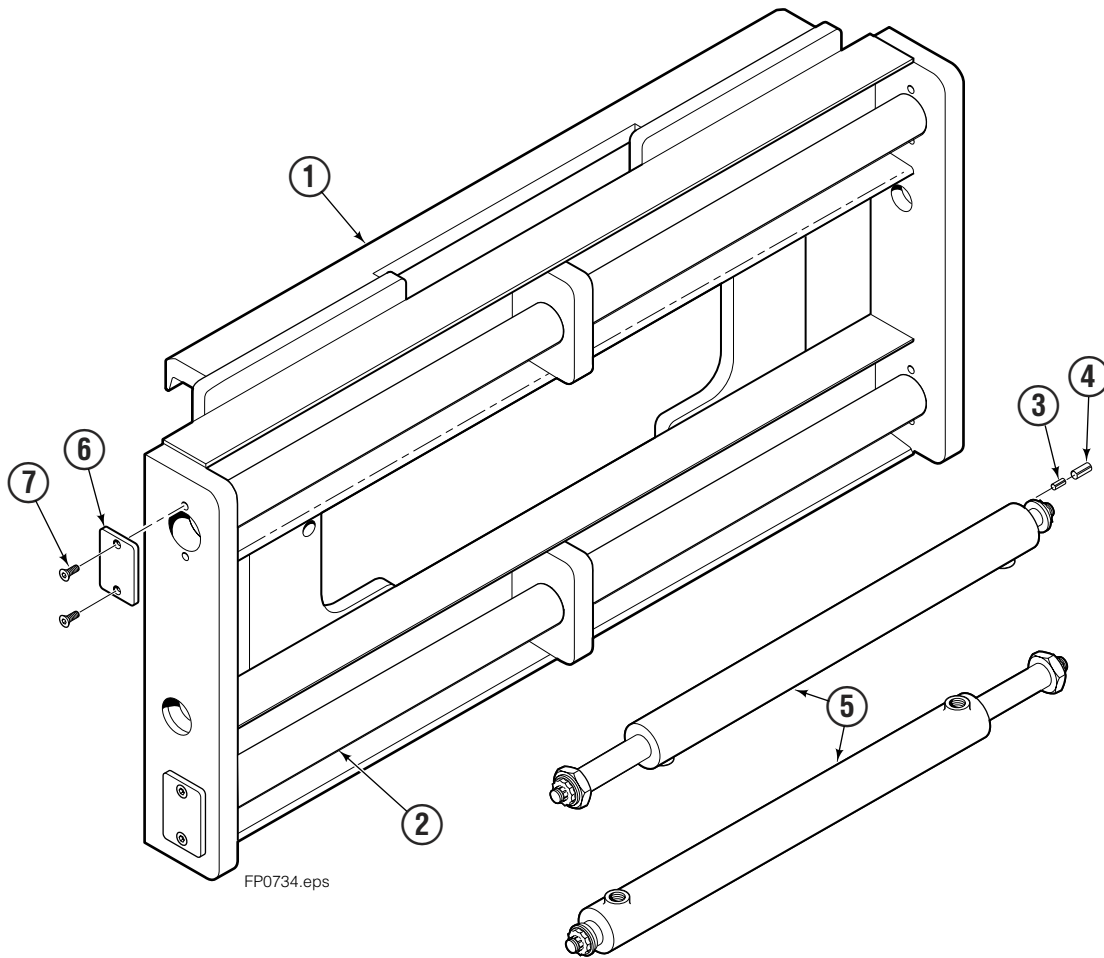

Frame Group

120C							
REF	QTY	PART NO.	DESCRIPTION	REF	QTY	PART NO.	DESCRIPTION
		6107343	Frame Group	6	4	830774	● End Cap
1	1	6106143	Frame	7	8	4771	● Capscrew, 1/2 x 1.00
2	2	830820	Shaft		1	381520	Hydraulic Group ■
3	2	7882	Roll Pin		1	384618	Hose Group ■
4	2	7961	Roll Pin		1	6106889	S/S Common Parts ■
5	2	384134	Cylinder ▲				

▲ See Cylinder page for parts breakdown.
Reference: S-28162.

■ See appropriate page for parts breakdown.
● Included in Retainer Group 214444. Not included in Frame Group.

Hydraulic Valve Group

100C/120C			
REF	QTY	PART NO.	DESCRIPTION
		381520	Hydraulic Valve Group
1	1	601377	Fitting, 8-8
2	1	643524	Capscrew, .375x.750, GR8
3	3	4750	Capscrew, .375x.750
4	4	611288	Fitting, 6-8
5	2	601676	Fitting-90, 6-6
6	1	668861	Valve Assembly ▲
7	2	617487	Restrictor Fitting Tee ■
8	1	844137	Bracket