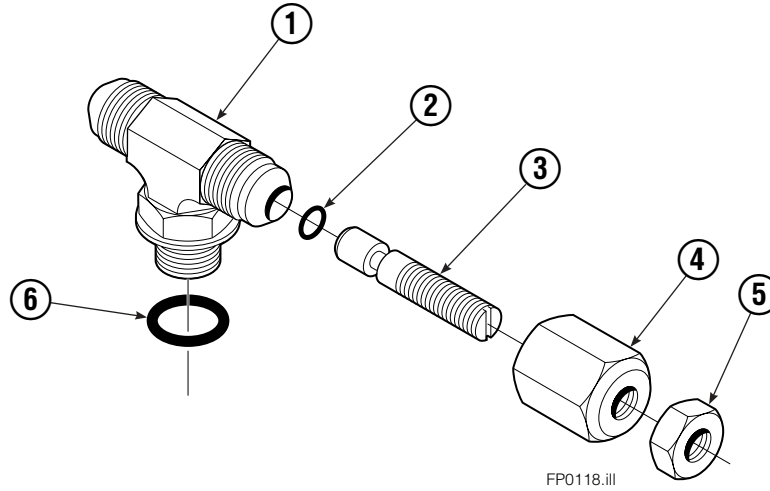

Frame Group

120C							
REF	QTY	PART NO.	DESCRIPTION	REF	QTY	PART NO.	DESCRIPTION
		6107343	Frame Group	6	4	830774	● End Cap
1	1	6106143	Frame	7	8	4771	● Capscrew, 1/2 x 1.00
2	2	830820	Shaft		1	381520	Hydraulic Group ■
3	2	7882	Roll Pin		1	384618	Hose Group ■
4	2	7961	Roll Pin		1	6106889	S/S Common Parts ■
5	2	384134	Cylinder ▲				

▲ See Cylinder page for parts breakdown.
Reference: S-28162.

■ See appropriate page for parts breakdown.
● Included in Retainer Group 214444. Not included in Frame Group.

Hydraulic Valve Group

100C/120C			
REF	QTY	PART NO.	DESCRIPTION
		381520	Hydraulic Valve Group
1	1	601377	Fitting, 8-8
2	1	643524	Capscrew, .375x.750, GR8
3	3	4750	Capscrew, .375x.750
4	4	611288	Fitting, 6-8
5	2	601676	Fitting-90, 6-6
6	1	668861	Valve Assembly ▲
7	2	617487	Restrictor Fitting Tee ■
8	1	844137	Bracket

▲ See Valve Assembly page for parts breakdown.

■ See Restrictor Fitting Tee page for parts breakdown.

Restrictor Fitting

FP0118.ill

REF	QTY	PART NO.	DESCRIPTION
		617487	Restrictor Assembly
1	1	617486	Tee
2	1	2698	O-Ring
3	1	11100	Setscrew
4	1	11099	Cap
5	1	5715	Jam Nut
6	1	2840	O-Ring