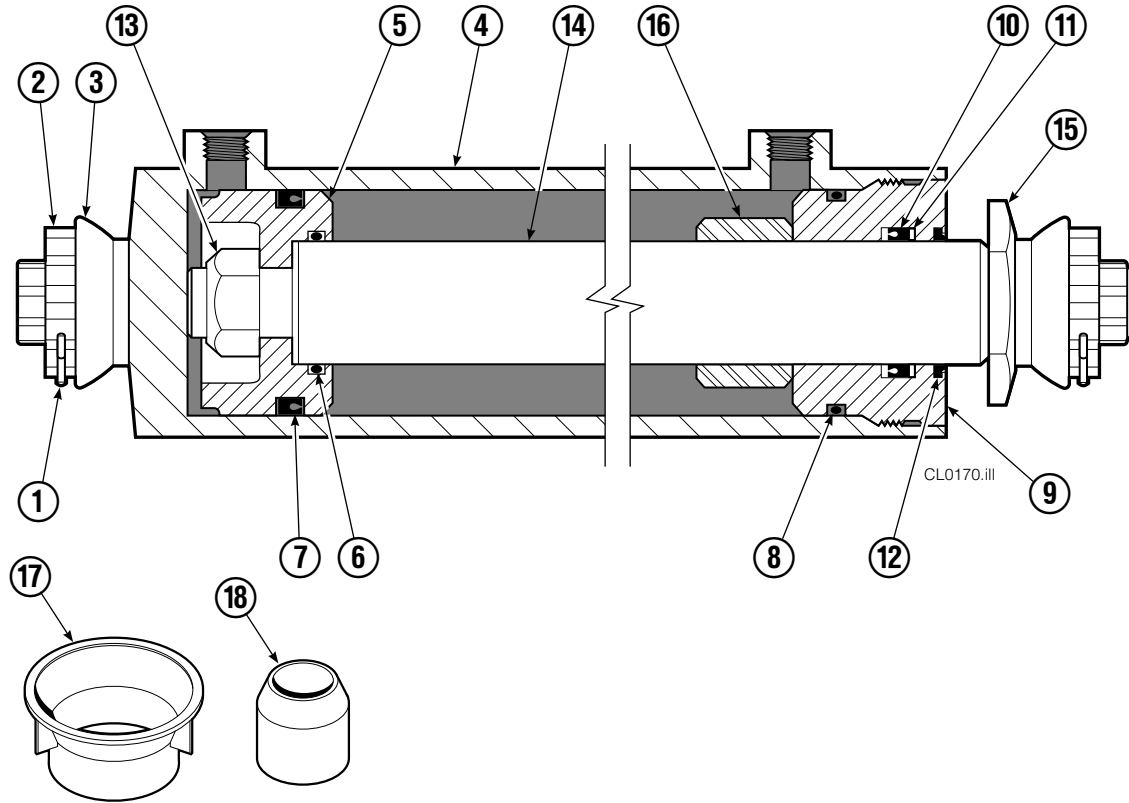

Cylinder

REF	QTY	PART NO.	DESCRIPTION
		384134	Cylinder Assembly
1	2	6511	■ Cotter Pin
2	2	667667	■ Retainer
3	2	667668	■ Nut
4	1	564906	Shell
5	1	558402	Piston
6	1	2722	▲ O-Ring
7	1	557376	▲ Seal
8	1	2791	▲ O-Ring
9	1	615134	▲ Back-Up Ring
10	1	667675	Retainer
11	1	662451	▲ Seal
12	1	638246	▲ Nylon Ring
13	1	628047	▲ Wiper
14	1	561012	Nut
15	1	564940	Rod
16	1	667676	Washer
17	1	-	Spacer
18	1	671049	▲ Seal Loader, Piston
19	1	671052	▲ Seal Loader, Retainer
		667723	Service Kit

▲ Included in Service Kit 667723.

■ Included in Nut Service Kit 668925.

Ref: S-5564, S-5565.