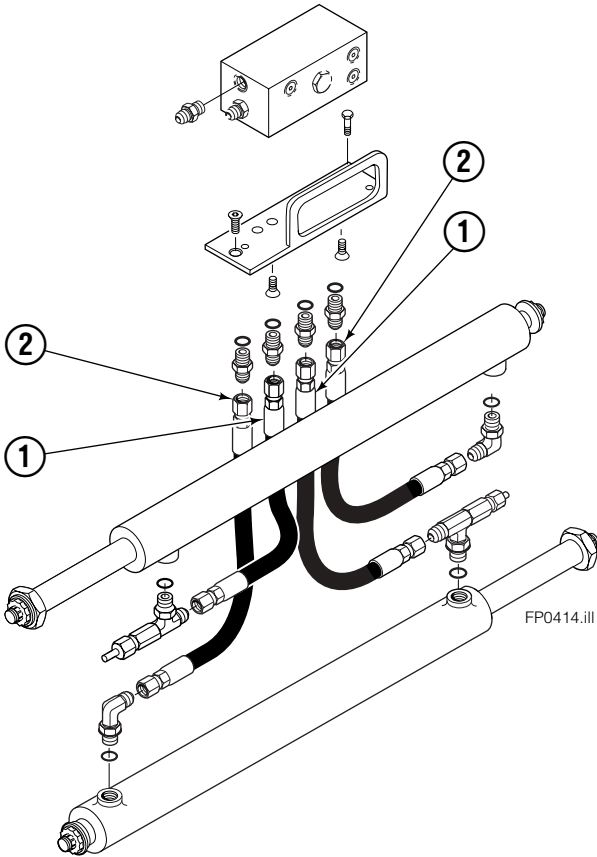

▲ Included in Service Kit 667723.

■ Included in Nut Service Kit 668925.

Ref: S-5564, S-5565.

Sideshifter Common Parts

120C

REF	QTY	PART NO.	DESCRIPTION
		6106889	Sideshifter Common Parts
1	2	208350	Bearing, Lower
2	1	686243	Cylinder ■
3	1	841031	Anchor Bracket Weldment
4	1	686214	Clevis Pin
5	2	686217	Cotter Pin
6	1	686215	Clevis Pin
7	4	7403	Grease Fitting
8	2	804065	Bearing, Upper

■ See Cylinder page for parts breakdown.

Sideshift Cylinder

FP0123.ill

REF	QTY	PART NO.	DESCRIPTION
		686243	Cylinder Assembly
1	1	561012	Nut
2	1	662457	■ Seal
3	1	564562	Spacer – Head
4	1	2718	■ O-Ring
5	1	561427	Piston
6	1	6112525	Shell
7	1	6112526	Rod
8	1	561428	Retainer
9	1	2791	■ O-Ring
10	1	615134	■ Back-up Ring
11	1	662449	■ Seal
12	1	561429	Retaining Ring
13	1	7215	Snap Ring
14	1	626468	■ Wiper
15	1	---	Spacer – Rod
		561430	Service Kit

■ Included in Service Kit 561430.
 Ref: S-6053, S-6054.

Hose Group

REF	QTY	PART NO.	DESCRIPTION
		384618	Hose Group
1	2	681231	Hose, 53 in.
2	2	380315	Hose, 31 in.

Reference: S-8704.

Fork Group

REF	QTY	PART NO.	DESCRIPTION
		214463	Fork Group
1	1	840211	Fork – LH
2	1	840206	Fork – RH
3	8	7223	Retaining Ring
4	4	828468	Bushing
5	4	828471	Grease Fitting

Lower Hook Group

REF	QTY	PART NO.	DESCRIPTION
		6106245	Lower Hook Group
1	4	553857	Nut
2	2	6004779	Lower Hook
3	4	667225	Washer
4	4	681047	Capscrew, 5/8 x 1-5/8

Do you have questions you need answered right now? Call your nearest Cascade Parts Department. Visit us online at www.cascorp.com