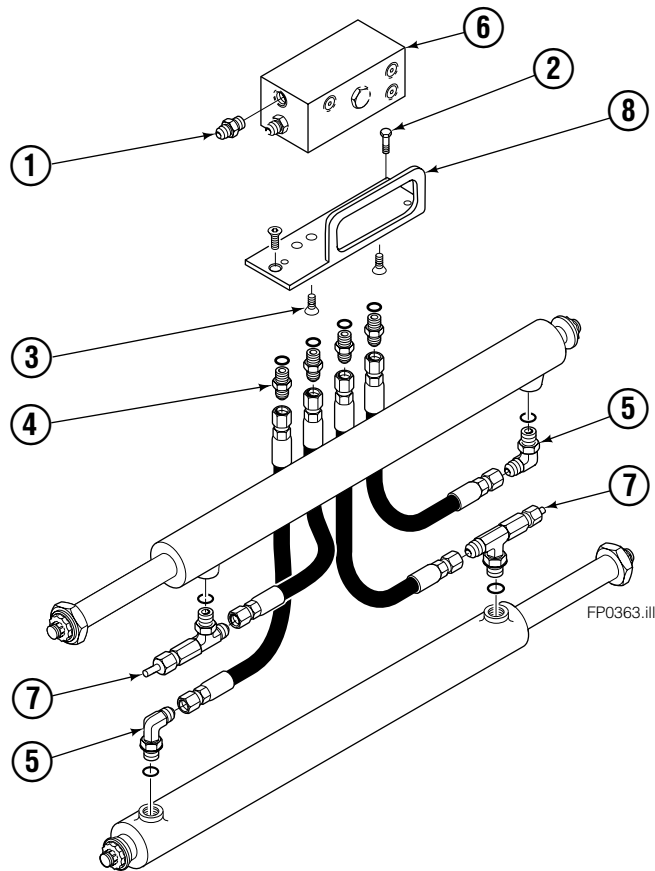

Frame Group

120C							
REF	QTY	PART NO.	DESCRIPTION	REF	QTY	PART NO.	DESCRIPTION
		6107343	Frame Group	6	4	830774	● End Cap
1	1	6106143	Frame	7	8	4771	● Capscrew, 1/2 x 1.00
2	2	830820	Shaft		1	381520	Hydraulic Group ■
3	2	7882	Roll Pin		1	384618	Hose Group ■
4	2	7961	Roll Pin		1	6106889	S/S Common Parts ■
5	2	384134	Cylinder ▲				

▲ See Cylinder page for parts breakdown.
Reference: S-28162.

■ See appropriate page for parts breakdown.
● Included in Retainer Group 214444. Not included in Frame Group.

Hydraulic Valve Group

100C/120C			
REF	QTY	PART NO.	DESCRIPTION
		381520	Hydraulic Valve Group
1	1	601377	Fitting, 8-8
2	1	643524	Capscrew, .375x.750, GR8
3	3	4750	Capscrew, .375x.750
4	4	611288	Fitting, 6-8
5	2	601676	Fitting-90, 6-6
6	1	668861	Valve Assembly ▲
7	2	617487	Restrictor Fitting Tee ■
8	1	844137	Bracket

▲ See Valve Assembly page for parts breakdown.

■ See Restrictor Fitting Tee page for parts breakdown.

Restrictor Fitting

FP0118.ill

REF	QTY	PART NO.	DESCRIPTION
		617487	Restrictor Assembly
1	1	617486	Tee
2	1	2698	O-Ring
3	1	11100	Setscrew
4	1	11099	Cap
5	1	5715	Jam Nut
6	1	2840	O-Ring

Valve Assembly

REF	QTY	PART NO.	DESCRIPTION
		668861	Check Valve
1	1	667490	Special Fitting
2	2	2841	● O-Ring
3	1	667471	Spool
4	3	609455	Fitting
5	1	668862	Valve Body
6	1	678270	Check Valve - V.P.O.
7	1	661347	● Service Kit
8	1	604510	Fitting, 6
9	1	676343	Regeneration Elimination Plug ■
		668864	Service Kit