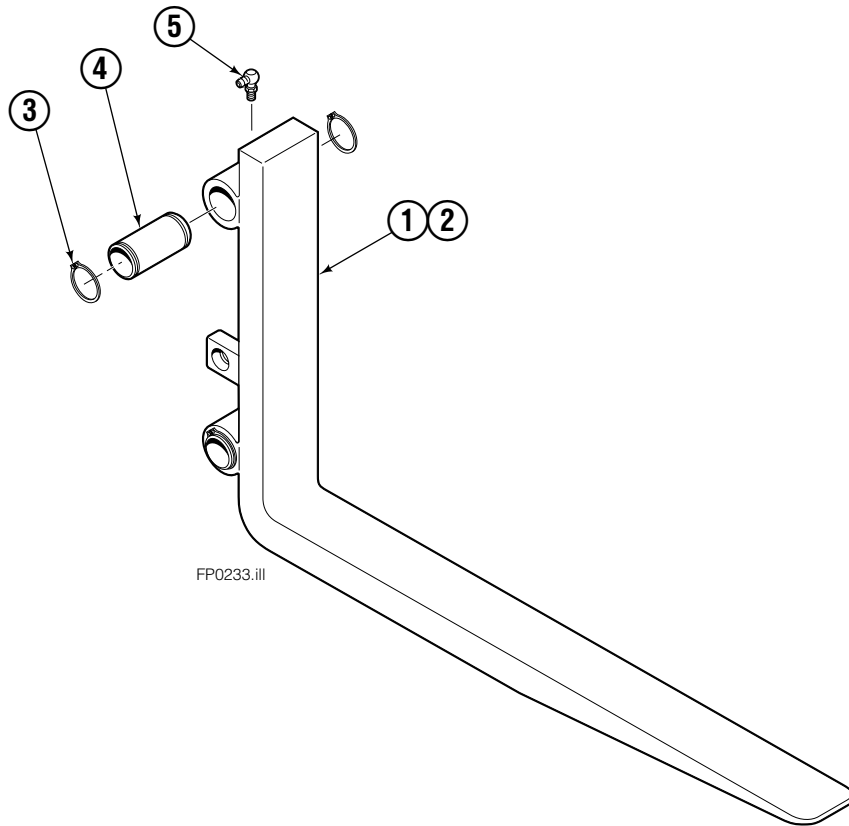

▲ Included in Service Kit 667723.

■ Included in Nut Service Kit 668925.

Ref: S-5564, S-5565.

Sideshifter Common Parts

120C

REF	QTY	PART NO.	DESCRIPTION
		6106889	Sideshifter Common Parts
1	2	208350	Bearing, Lower
2	1	686243	Cylinder ■
3	1	841031	Anchor Bracket Weldment
4	1	686214	Clevis Pin
5	2	686217	Cotter Pin
6	1	686215	Clevis Pin
7	4	7403	Grease Fitting
8	2	804065	Bearing, Upper

■ See Cylinder page for parts breakdown.

Sideshift Cylinder

FP0123.ill

REF	QTY	PART NO.	DESCRIPTION
		686243	Cylinder Assembly
1	1	561012	Nut
2	1	662457	■ Seal
3	1	564562	Spacer – Head
4	1	2718	■ O-Ring
5	1	561427	Piston
6	1	6112525	Shell
7	1	6112526	Rod
8	1	561428	Retainer
9	1	2791	■ O-Ring
10	1	615134	■ Back-up Ring
11	1	662449	■ Seal
12	1	561429	Retaining Ring
13	1	7215	Snap Ring
14	1	626468	■ Wiper
15	1	---	Spacer – Rod
		561430	Service Kit

■ Included in Service Kit 561430.
 Ref: S-6053, S-6054.

Hose Group

REF	QTY	PART NO.	DESCRIPTION
		384618	Hose Group
1	2	681231	Hose, 53 in.
2	2	380315	Hose, 31 in.

Reference: S-8704.

Fork Group

REF	QTY	PART NO.	DESCRIPTION
		214463	Fork Group
1	1	840211	Fork – LH
2	1	840206	Fork – RH
3	8	7223	Retaining Ring
4	4	828468	Bushing
5	4	828471	Grease Fitting

Lower Hook Group

REF	QTY	PART NO.	DESCRIPTION
		6106245	Lower Hook Group
1	4	553857	Nut
2	2	6004779	Lower Hook
3	4	667225	Washer
4	4	681047	Capscrew, 5/8 x 1-5/8

Do you have questions you need answered right now? Call your nearest Cascade Parts Department. Visit us online at www.cascorp.com