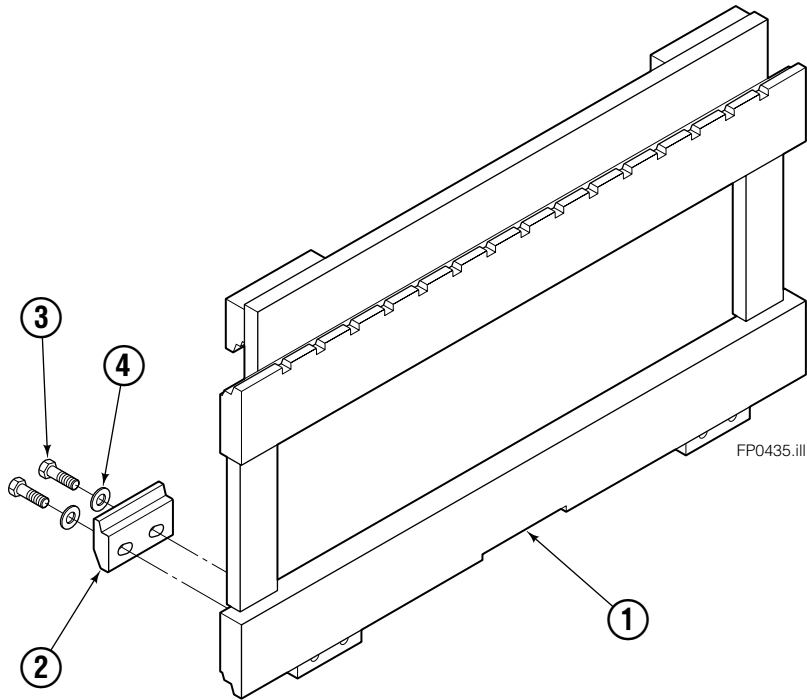

Non-Sideshift Carriage

60E			
REF	QTY	PART NO.	DESCRIPTION
		689227	Carriage Group – 49 in. ■
1	1	689229	Carriage – 49 in. ■
2	2	675969	Hook
3	4	763024	Capscrew, M16 x 30
4	4	667225	Washer

■ Carriage width.