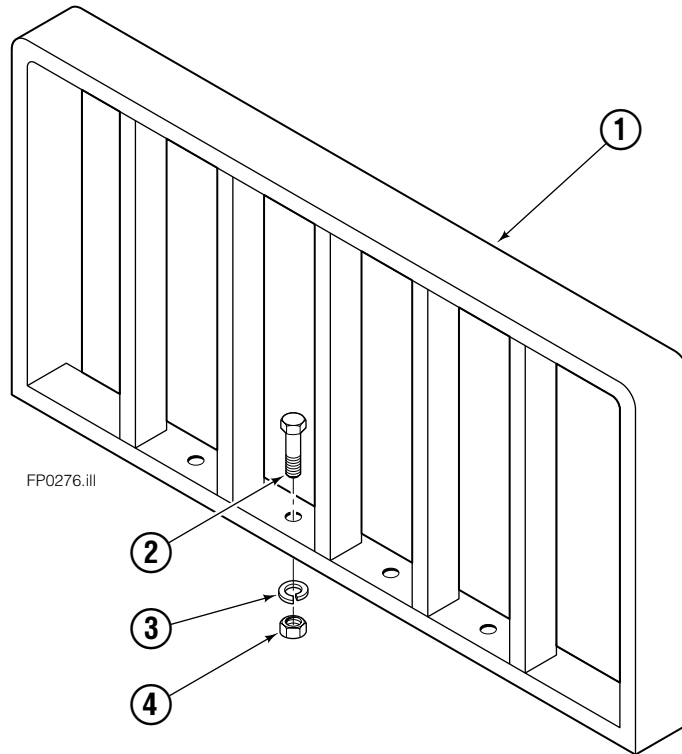

■ Carriage width.

● See Threaded Assembly group for parts breakdown.

Reference: Common Parts 686066.

Threaded Assembly

REF	QTY	PART NO.	DESCRIPTION
		686078	Threaded Assembly
1	1	686070	Acme Thread - R.H.
2	1	686074	Acme Thread - L.H.
3	1	686050	Coupling
4	2	205580	Capscrew
5	1	686004	Sprocket
6	3	768956	Roll Pin
7	1	686080	Acme Nut - L.H.
8	2	686081	Block Nut
9	2	769020	Roll Pin
10	4	5985	Nut
11	4	6284	Lockwasher
12	2	686053	Bearing Plate
13	1	686051	Bracket
14	4	4434	Capscrew
15	1	686079	Acme nut - R.H.
16	2	205579	Lock Nut

■ Included in Service Kit 689219.

Non-Sideshift Carriage

60E			
REF	QTY	PART NO.	DESCRIPTION
		689227	Carriage Group – 49 in. ■
1	1	689229	Carriage – 49 in. ■
2	2	675969	Hook
3	4	763024	Capscrew, M16 x 30
4	4	667225	Washer

■ Carriage width.

Backrest

60E			
REF	QTY	PART NO.	DESCRIPTION
1	1	686031	Backrest – 49" x 48"
2	4	762572	Capscrew, M10 x 40
3	4	681238	Lockwasher, M10
4	4	763023	Nut, M10

Reference: S-3434

Do you have questions you need answered right now? Call your nearest Cascade Parts Department.