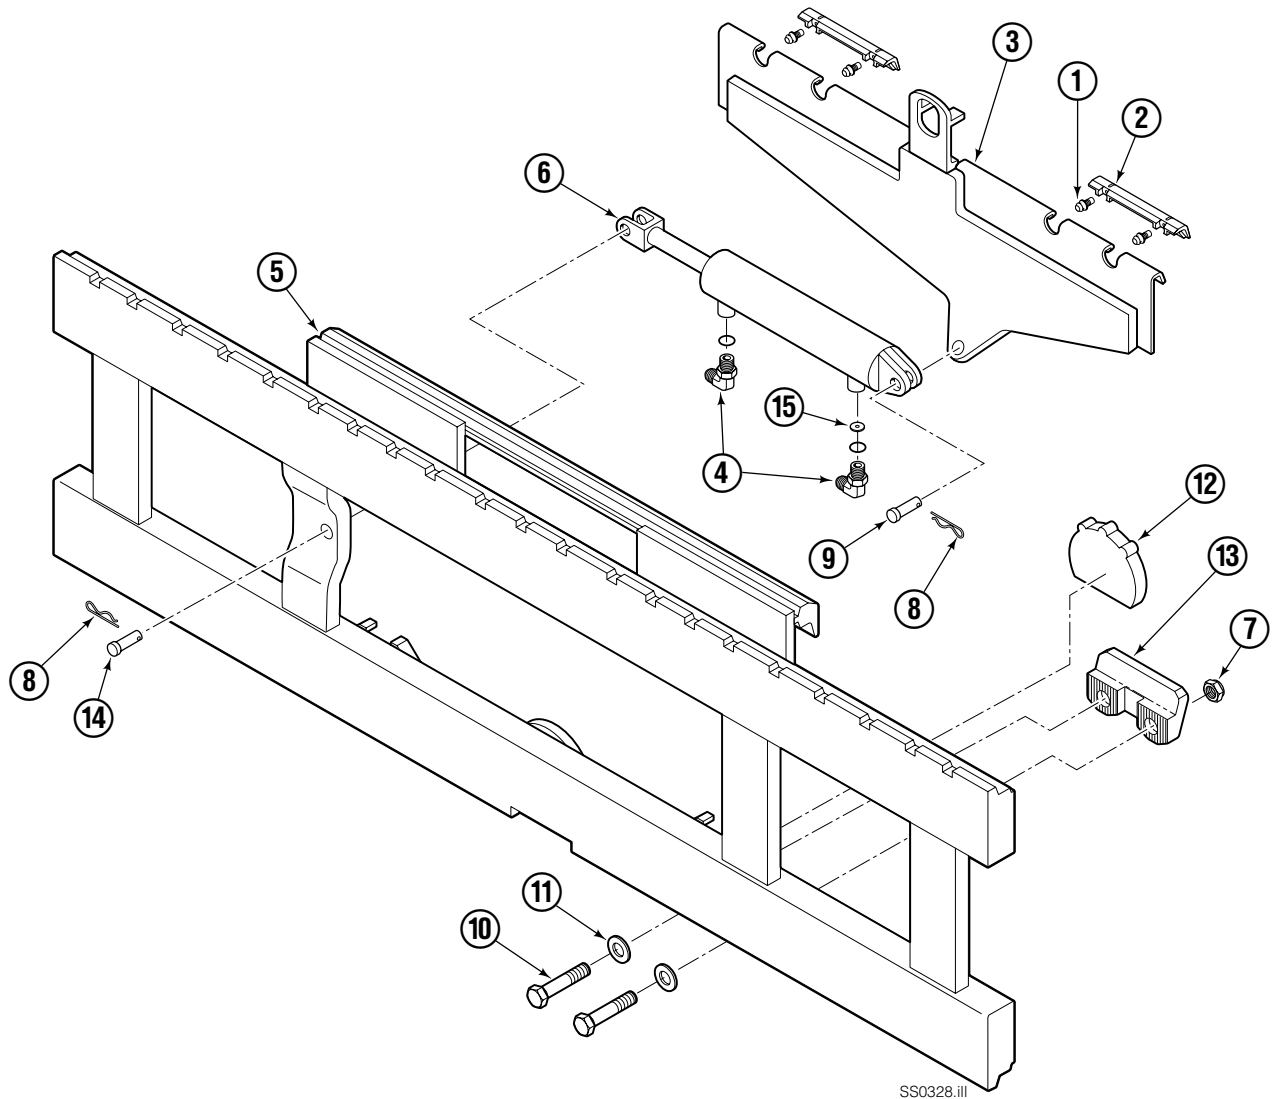

Sideshifter Group

150D			
REF	QTY	PART NO.	DESCRIPTION
1	4	7403	Grease Fitting
2	2	672018	Bearing Segment
3	1	686240	Anchor Bracket
4	2	601676	Fitting, 6-6
5	1	366764	Faceplate ■
6	1	686243	Cylinder Assembly ▲
7	4	553857	Nut
8	2	686217	Cotter Pin
9	1	686215	Clevis Pin
10	4	638601	Capscrew, 5/8 NC x 2.00 GR5
11	4	667225	Washer
12	3	676650	Lower Bearing
13	2	678034	Lower Hook
14	1	686214	Clevis Pin
15	1	564226	Washer - Restrictor
		672022	Service Kit - Items 1 & 2
		675856	Service Kit - Item 12

■ If the Faceplate needs replacing, your best value is to order the complete Sideshifter Assembly.

▲ See Cylinder page for parts breakdown.

Reference: S-3430, Sideshifter Group 366762.

Sideshift Cylinder