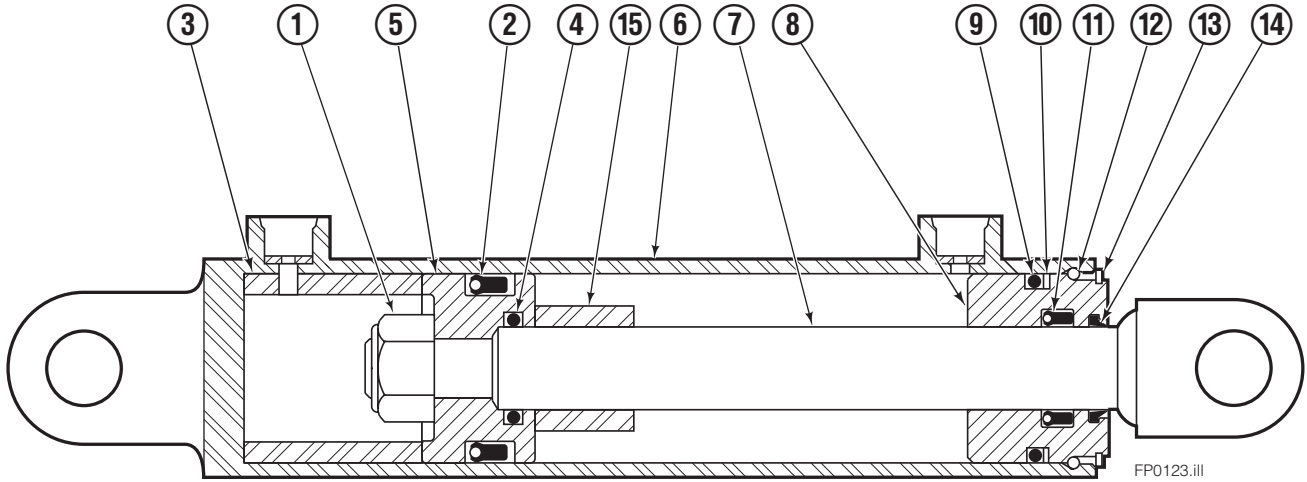

Sideshifter Group

150D			
REF	QTY	PART NO.	DESCRIPTION
1	4	7403	Grease Fitting
2	2	672018	Bearing Segment
3	1	686240	Anchor Bracket
4	2	601676	Fitting, 6-6
5	1	366764	Faceplate ■
6	1	686243	Cylinder Assembly ▲
7	4	553857	Nut
8	2	686217	Cotter Pin
9	1	686215	Clevis Pin
10	4	638601	Capscrew, 5/8 NC x 2.00 GR5
11	4	667225	Washer
12	3	676650	Lower Bearing
13	2	678034	Lower Hook
14	1	686214	Clevis Pin
15	1	564226	Washer - Restrictor
		672022	Service Kit - Items 1 & 2
		675856	Service Kit - Item 12

■ If the Faceplate needs replacing, your best value is to order the complete Sideshifter Assembly.

▲ See Cylinder page for parts breakdown.

Reference: S-3430, Sideshifter Group 366762.

Sideshift Cylinder