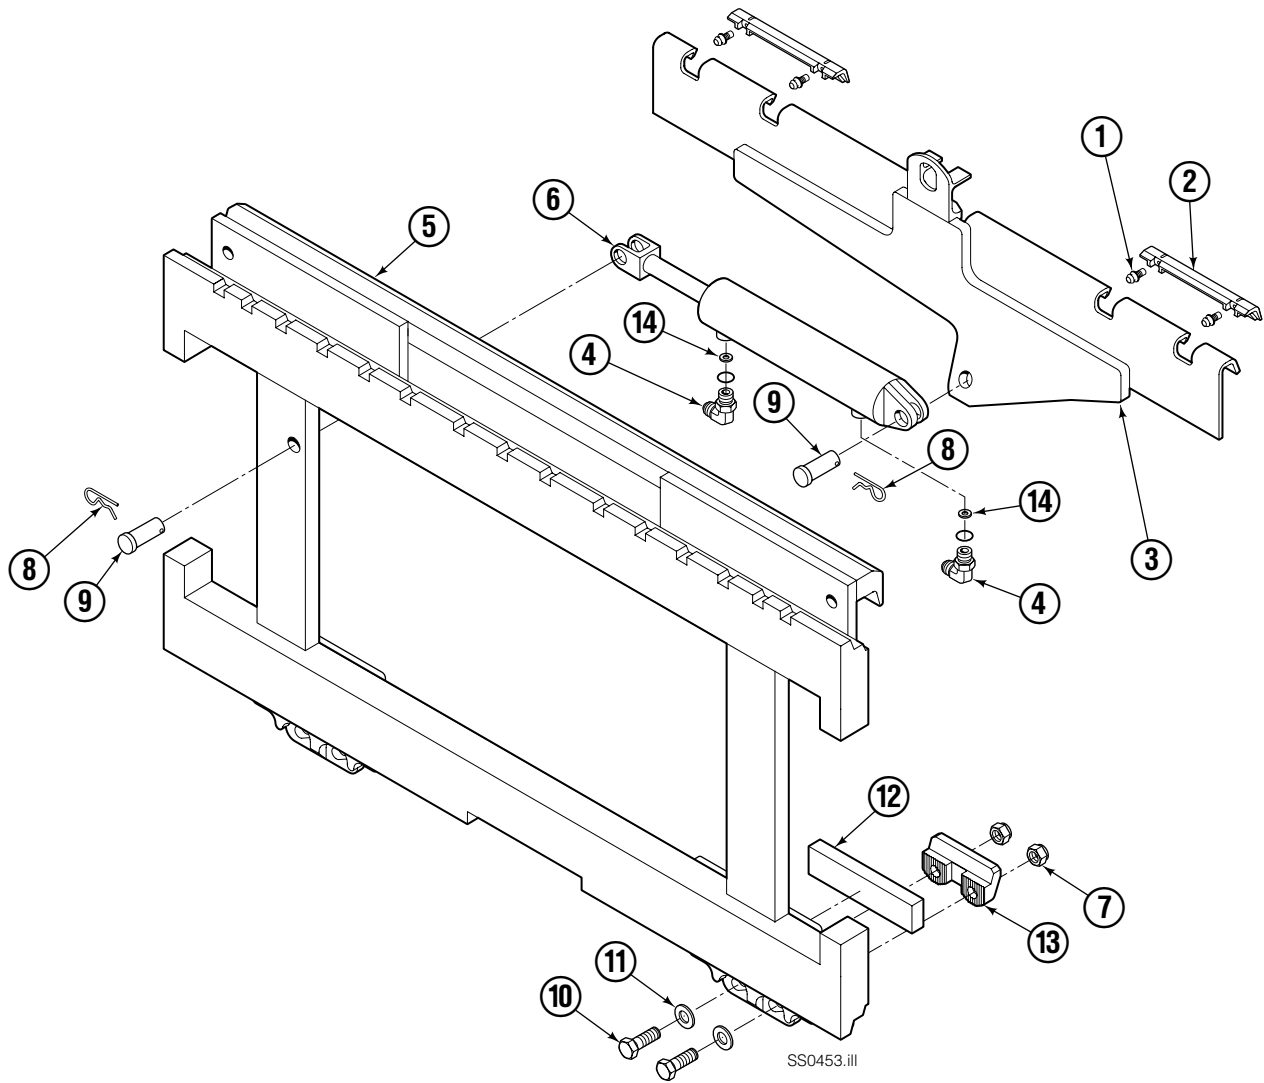

# Safety Decals

120D	
PART NO.	DESCRIPTION
679150	'No Step' Decal
221906	'Pinch Point' Decal

# Sideshifter Group

120D			
REF	QTY	PART NO.	DESCRIPTION
		220673	Sideshift Assembly
1	4	7403	Grease Fitting
2	2	672018	Bearing Segment
3	1	216362	Anchor Bracket
4	2	601676	Fitting, 6-6
5	1	216544	Faceplate ■
6	1	676649	Cylinder ●
7	4	678990	Nut, M16
8	2	672726	Cotter Pin
9	2	678528	Clevis Pin
10	4	752903	Capscrew, M16 x 45
11	4	667225	Washer
12	2	208350	Lower Bearing
13	2	6004779	Lower Hook
14	2	6024818	Restrictor Washer

■ If the faceplate needs replacing, your best value is to order the complete sideshifter assembly.  
 ● See Cylinder page for parts breakdown.  
 Reference: S-28048.