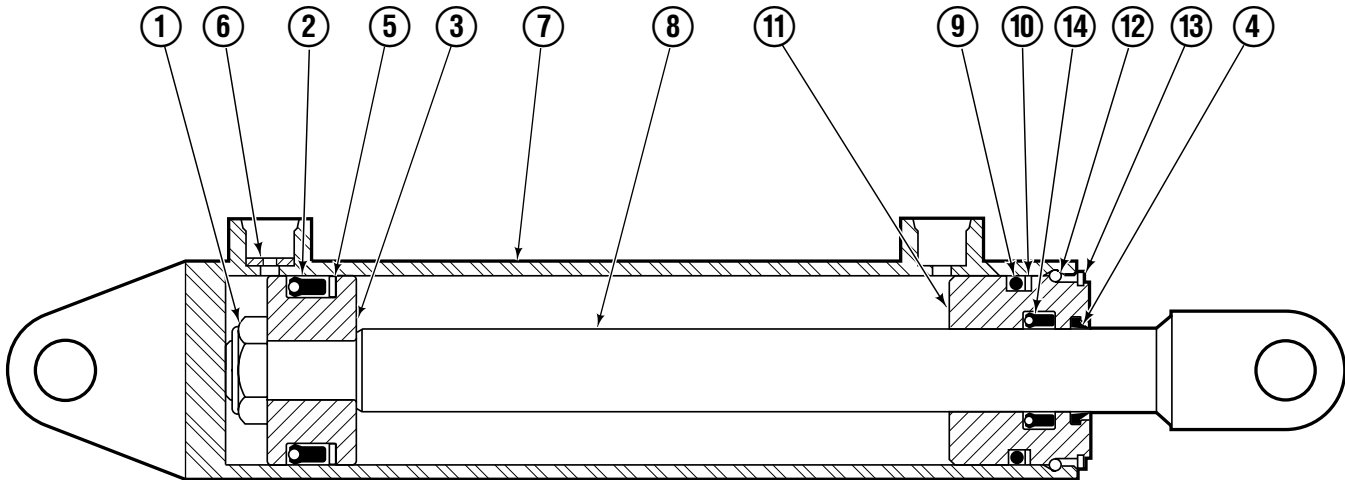

Sideshift Cylinder

FP0029.ill

REF	QTY	PART NO.	DESCRIPTION
		676649	Cylinder Assembly
1	1	553717	Nut
■ 2	1	662456	Seal
3	1	553527	Piston
■ 4	1	636852	Wiper
■ 5	1	649817	Back-up Ring
6	1	675550	Washer (orifice .085)
7	1	676776	Shell
8	1	553530	Rod
■ 9	1	2789	O-Ring
■ 10	1	615132	Back-up Ring
11	1	553528	Retainer
12	1	553688	Retaining Ring
13	1	7211	Snap Ring
■ 14	1	662447	Seal
		553866	Service Kit

■ Included in Service Kit 553866.