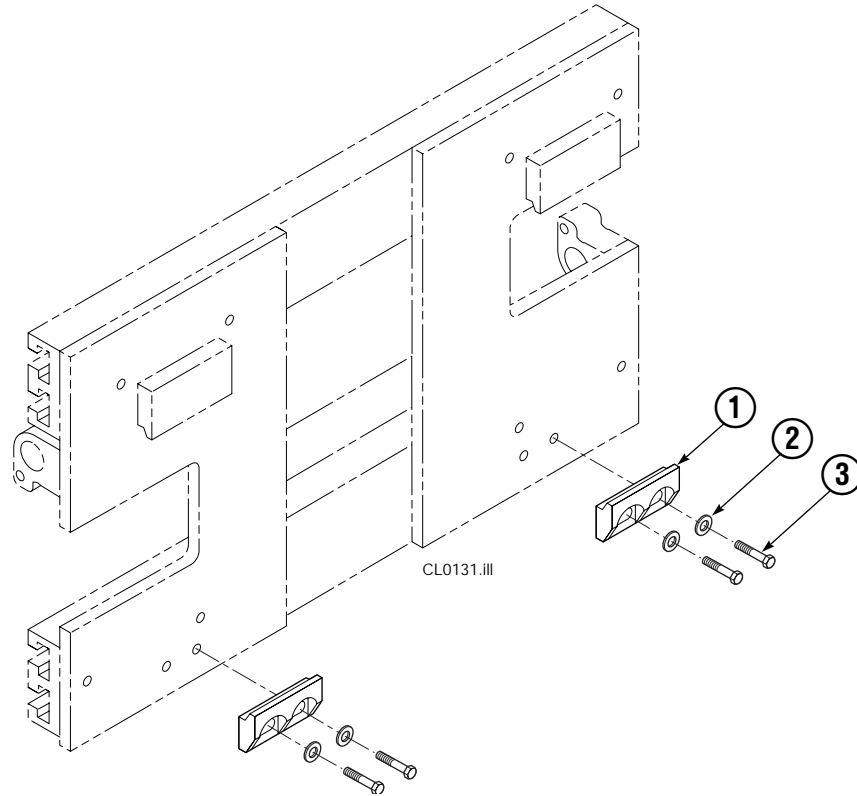

Bolt-On Mounting Group

Class II			
REF	QTY	PART NO.	DESCRIPTION
		678934	Lower Hook Group
1	2	675968	Lower Hook
2	4	667225	Washer, 5/8 in. ID
3	4	667369	Capscrew, 5/8 NC x 1.25 GR 5

Reference: S-3197.