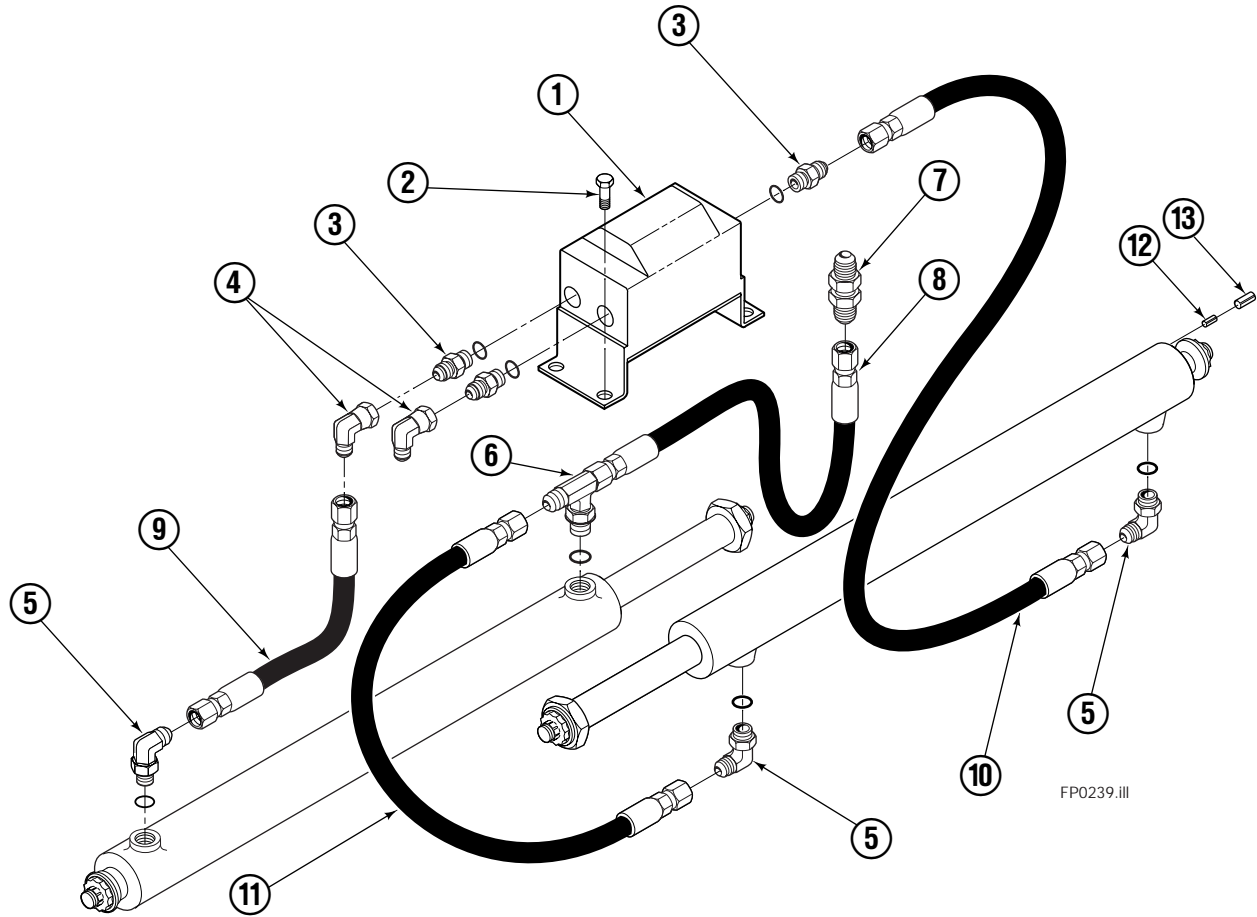

# Frame Group

FP0196.ill

REF	QTY	PART NO.	DESCRIPTION
		3008911	Frame Group (Items 1 & 2)
		214507	Retainer Group (Items 3 & 4)
1	1	3008921	Frame
2	2	3008926	Shaft
3	4	826150	End Cover Plate
4	8	4751	Capscrew

# Hydraulic Valve Group

FP0239.III

55C			
REF	QTY	PART NO.	DESCRIPTION
		3008930	Hydraulic Valve Group
1	1	383524	Flow Divider
2	4	3599	Capscrew
3	3	2308	Fitting
4	2	2680	Fitting, 6-6
5	3	601676	Fitting - 90, 6-6
6	1	611311	Fitting - Tee, 6-6
7	1	2375	Fitting, 6-6
8	1	2107	Hose, 17.00 in.
9	1	2144	Hose, 36.00 in.
10	1	669839	Hose, 51.00 in.
11	1	644184	Hose, 60.25 in.
12	2	7861	Roll Pin
13	2	7962	Roll Pin

# Cylinder

55C			
REF	QTY	PART NO.	DESCRIPTION
		3008927	Cylinder Assembly
1	2	■ 6510	Cotter Pin
2	2	■ 667624	Nut Retainer
3	2	■ 667625	Nut
4	1	3008928	Shell
5	1	—	Spacer
6	1	558200	Piston
7	1	✕ 2716	O-Ring
8	1	✕ 662452	Seal
9	1	✕ 2785	O-Ring
10	1	✕ 615128	Back-Up Ring
11	1	563906	Retainer
12	1	✕ 662448	Seal
13	1	✕ 638243	Nylon Ring
14	1	✕ 636853	Wiper
15	1	667623	Nut
16	1	3008929	Rod
17	1	667626	Washer
18	1	✕ 671051	Seal Loader, Retainer
19	1	✕ 671047	Seal Loader, Piston
		668021	Service Kit