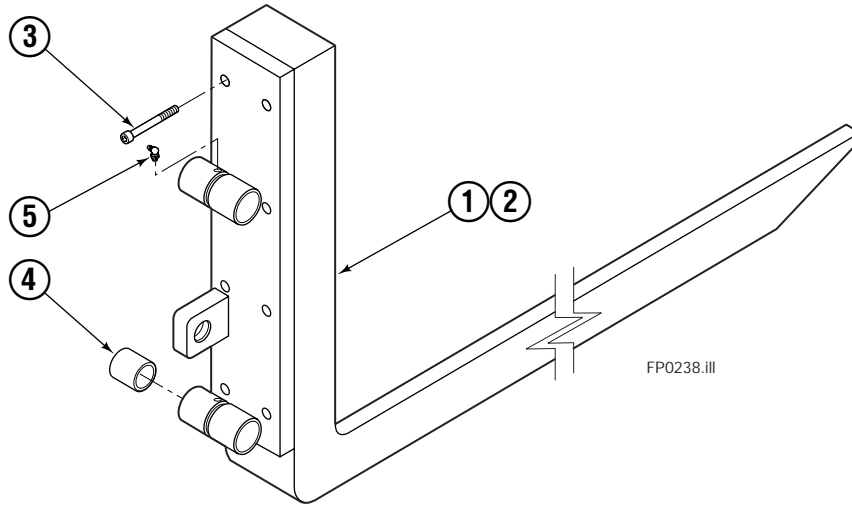

Fork Group

REF	QTY	PART NO.	DESCRIPTION
		393371	Fork Group
1	1	394217	Fork, L.H.
2	1	394218	Fork, R.H.
3	16	607109	Capscrew
4	8	394214	Bushing
5	4	7412	Grease Fitting