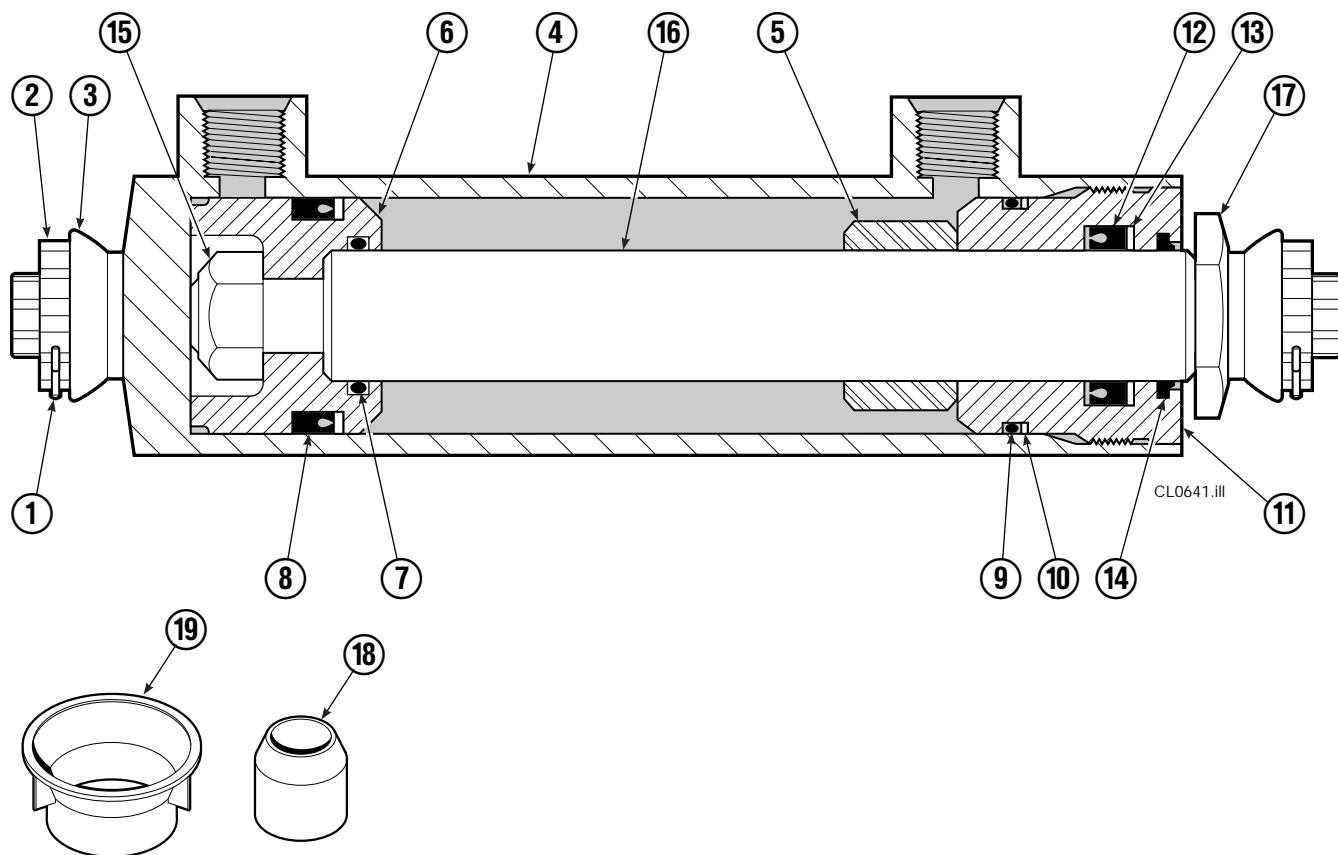

# Hydraulic Valve Group

FP0239.III

55C			
REF	QTY	PART NO.	DESCRIPTION
		3008930	Hydraulic Valve Group
1	1	383524	Flow Divider
2	4	3599	Capscrew
3	3	2308	Fitting
4	2	2680	Fitting, 6-6
5	3	601676	Fitting - 90, 6-6
6	1	611311	Fitting - Tee, 6-6
7	1	2375	Fitting, 6-6
8	1	2107	Hose, 17.00 in.
9	1	2144	Hose, 36.00 in.
10	1	669839	Hose, 51.00 in.
11	1	644184	Hose, 60.25 in.
12	2	7861	Roll Pin
13	2	7962	Roll Pin

# Cylinder

55C			
REF	QTY	PART NO.	DESCRIPTION
		3008927	Cylinder Assembly
1	2	■ 6510	Cotter Pin
2	2	■ 667624	Nut Retainer
3	2	■ 667625	Nut
4	1	3008928	Shell
5	1	—	Spacer
6	1	558200	Piston
7	1	✕ 2716	O-Ring
8	1	✕ 662452	Seal
9	1	✕ 2785	O-Ring
10	1	✕ 615128	Back-Up Ring
11	1	563906	Retainer
12	1	✕ 662448	Seal
13	1	✕ 638243	Nylon Ring
14	1	✕ 636853	Wiper
15	1	667623	Nut
16	1	3008929	Rod
17	1	667626	Washer
18	1	✕ 671051	Seal Loader, Retainer
19	1	✕ 671047	Seal Loader, Piston
		668021	Service Kit