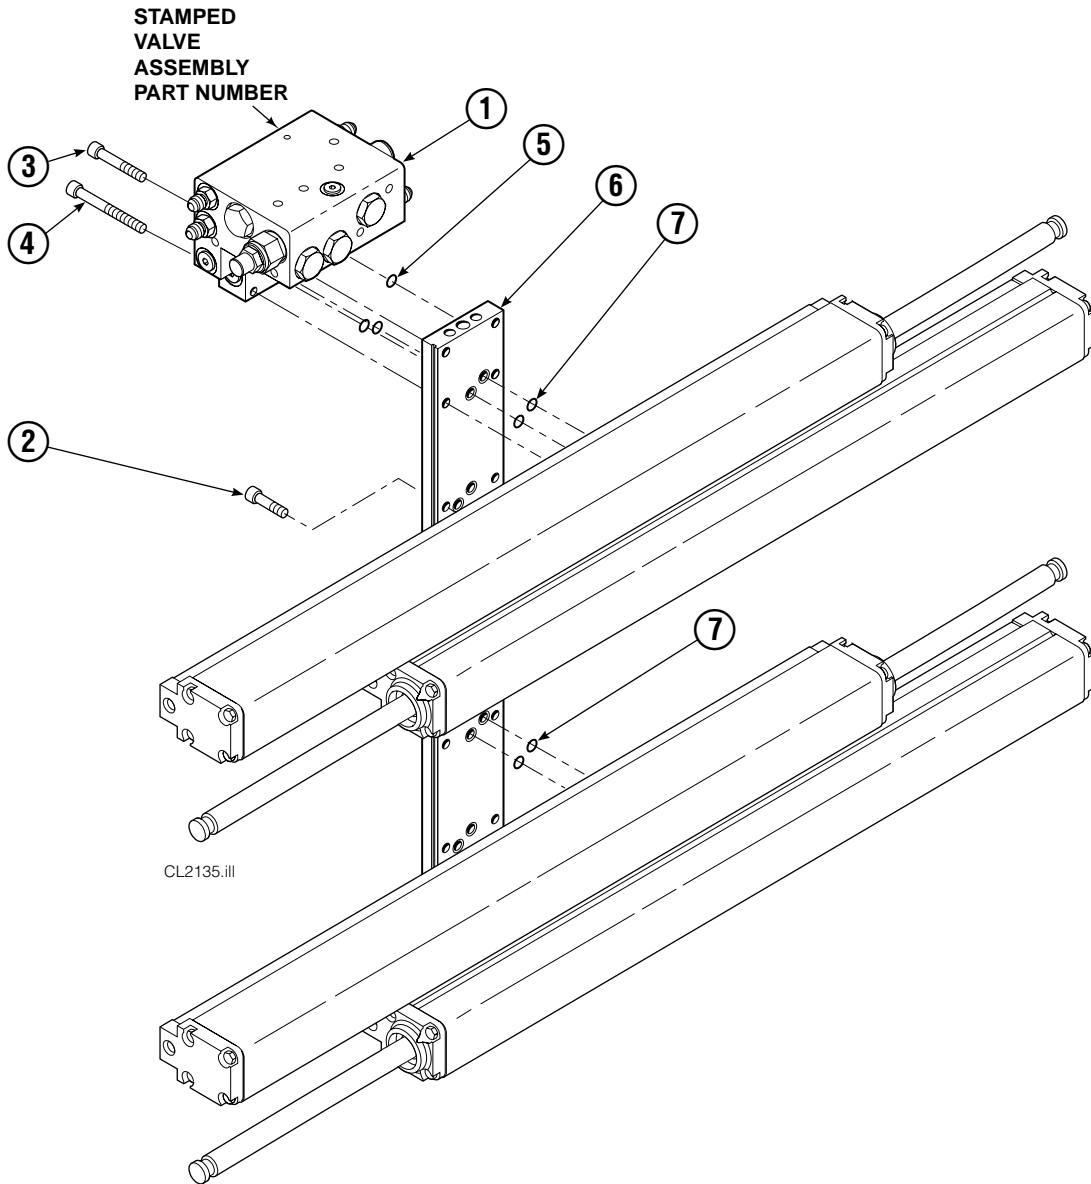

Valve & Hydraulic Group

45E			
REF	QTY	PART NO.	DESCRIPTION
		215872	Valve Group
		212984	Hydraulic Group
1	1	215873	Valve Assembly ▲
2	6	768208	Capscrew, M8 x 25
3	2	768797	Capscrew, M8 x 40
4	2	768800	Capscrew, M8 x 60
5	3	214053	O-Ring, 90 Durometer
6	1	212973	Manifold
7	8	564448	O-Ring, 12.1 x 1.6

▲ See Valve page for parts breakdown,
part number stamped on valve.

Reference: SK-6090.