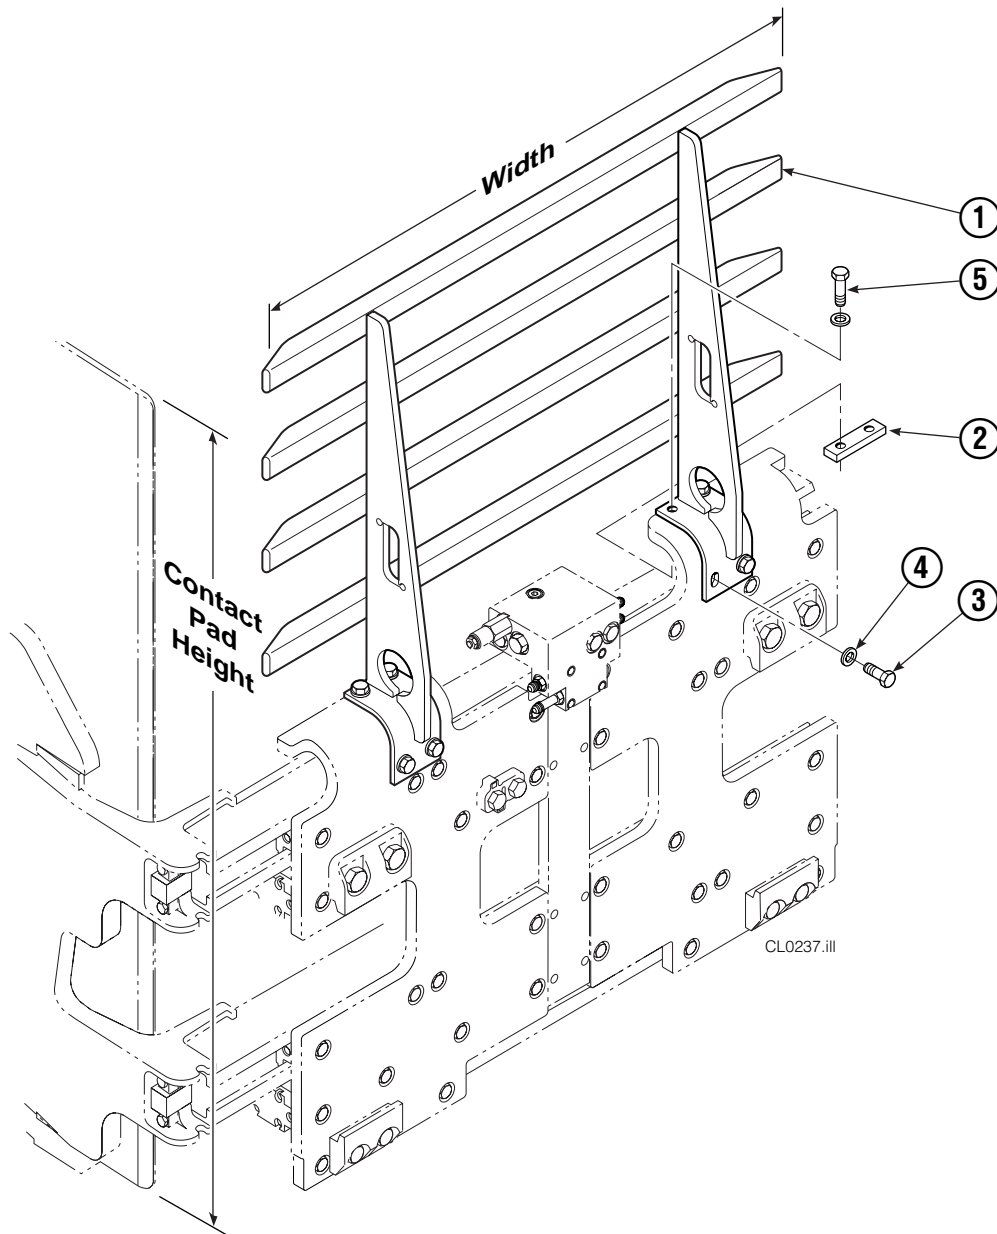

▲ See Valve page for parts breakdown,
part number stamped on valve.

Reference: SK-6090.

Valve

Sideshifting Without Regeneration

REF	QTY	PART NO.	DESCRIPTION
		215873	Valve Assembly
1	1	215874	Valve Body
2	1	214405	Crossover Relief Valve
3	5	682170	Seal Kit ▲
4	1	210266	Flow Divider/Combiner
5	1	679992	Seal Kit ▲
6	2	209847	Check Valve
7	3	215756	Piston
8	1	6025134	Check Valve
9	3	604511	Fitting, 6-6 ●
10	1	605743	Fitting, 6-6 ●
11	5	604510	Fitting, 6
12	1	215876	Crossover Relief Valve
		210452	Valve Service Kit

▲ Included in Valve Service Kit 210452.

● Included in Fitting Group 212978.

Arms and Pads

Left Hand Assembly Shown

REF	QTY	PART NO.	DESCRIPTION	REF	QTY	PART NO.	DESCRIPTION
1	2	210481	Contact Pad	12	4	682999	Eye Pin
2	1	212051	Arm - LH	13	8	675620	Washer, M10
3	1	212052	Arm - RH	14	8	210284	Bushing
4	1	210425	Stabilizer - LH	15	12	766646	Capscrew, M10 x 20
5	1	210431	Stabilizer - RH	16	12	768706	Capscrew, M12 x 35
6	2	210180	Filler Block - LH Upper/RH Lower	17	12	683170	Nut, M12
7	2	210179	Filler Block - LH Lower/RH Upper	18	▲	673841	Contact Pad Repair Kit
8	2	210154	Spring	19	1	675626	Bushing Driver Tool
9	4	203405	Capscrew, M10 x 16	20	4	210499	Spacer Plate
10	4	210283	Pin	21	1	217491	Shim Kit ●
11	4	787372	Capscrew, M8 x 20				

Reference: Common Parts 210498, Stabilizer Group 210434
S-4264, S-4217.

▲ Repairs one hole.
● As needed.

Bolt-On Mounting Group

CL0236.ill

45E			
REF	QTY	ITA III PART NO.	DESCRIPTION
		211158	Upper Mounting Group ▲
		6101102	Lower Mounting Group ●
1	2	211157	Upper Hook
2	4	772193	Capscrew, M20 x 35
3	1	213000	Center Key
4	6	211128	Capscrew, M16 x 30
5	2	675969	Lower Hook
6	4	667225	Washer, M16

▲ Includes items 1-4.

● Includes items 4-6.

Reference: SK-6089.

Backrest Group

REF	QTY	PART NO.	DESCRIPTION
1	1	210537	Backrest
2	2	210155	Plate ▲
3	4	763021	Capscrew, M12 x 30 ▲
4	8	202348	Washer, M12 ▲
5	4	763021	Capscrew, M12 x 45 ▲