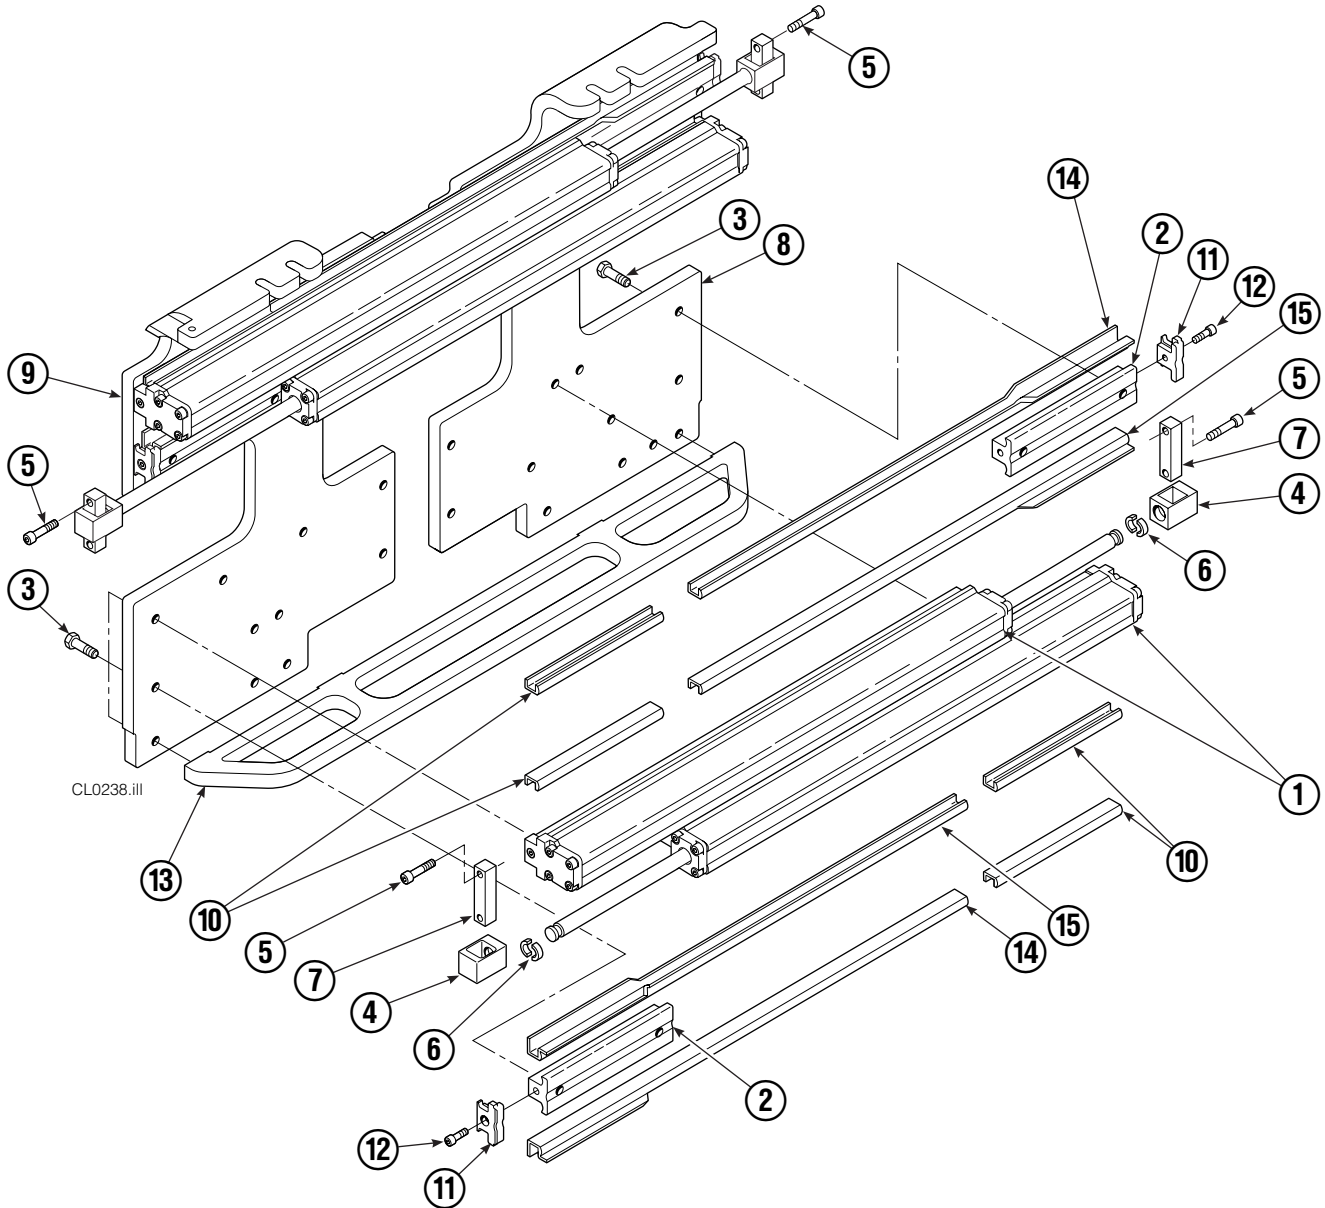

Internet: www.cascorp.com

Decals

CL0278.ill

45E			
REF	QTY	PART NO.	DESCRIPTION
1	12	665595	No Hand Hold Decal
2	6	679150	No Step Decal
3	1	211274	Eagle - 80 mm
4	2	211275	Eagle - 160 mm

Publications

GA0006.eps

45E	
PART NO.	DESCRIPTION
	Parts Manual
215204	Service Manual
210273	Operator's Guide
212116	Installation Instructions
679929	Tool Catalog
673964	Literature Index Order Form

Base Unit Group

45E							
REF	QTY	PART NO.	DESCRIPTION	REF	QTY	PART NO.	DESCRIPTION
		210603	Base Unit Group	8	1	210600	Baseplate - LH
1	4	210097	Cylinder ▲	9	1	210601	Baseplate - RH
2	4	211146	T-Bar	10	8	213943	Bearing Spacer
3	36	211128	Capscrew, M16 x 30 GR 10.9	11	4	210141	Bearing Retainer
4	4	209843	Rod End	12	4	787375	Capscrew, M8 x 20
5	8	768828	Capscrew, M12 x 45	13	1	212501	Bumper
6	8	209850	Retainer Half Ring	14	4	209083	Bearing
7	4	209844	Rod End Anchor	15	4	209084	Bearing

▲ See Cylinder page for parts breakdown.

Cylinder

CL0625.ill

45E							
REF	QTY	PART NO.	DESCRIPTION	REF	QTY	PART NO.	DESCRIPTION
		210097	Cylinder Assembly	8	2	210088	O-Ring ▲
1	1	210098	Cylinder/Shell	9	2	564601	Back-Up Ring ▲
2	1	4126-818	Rod	10	1	212478	Seal ▲
3	1	209744	Cap	11	1	564349	Seal ▲
4	8	768208	Capscrew, M10 x 55	12	2	564448	O-Ring ▲
5	1	209748	Bearing ▲	13	1	564408	Wiper ▲
6	1	787375	Capscrew, M10 x 50	14	1	—	Spacer
7	1	212449	Retainer			209771	Service Kit

▲ See Valve page for parts breakdown,
part number stamped on valve.

Reference: SK-6090.

Valve

Sideshifting Without Regeneration

REF	QTY	PART NO.	DESCRIPTION
		215873	Valve Assembly
1	1	215874	Valve Body
2	1	214405	Crossover Relief Valve
3	5	682170	Seal Kit ▲
4	1	210266	Flow Divider/Combiner
5	1	679992	Seal Kit ▲
6	2	209847	Check Valve
7	3	215756	Piston
8	1	6025134	Check Valve
9	3	604511	Fitting, 6-6 ●
10	1	605743	Fitting, 6-6 ●
11	5	604510	Fitting, 6
12	1	215876	Crossover Relief Valve
		210452	Valve Service Kit