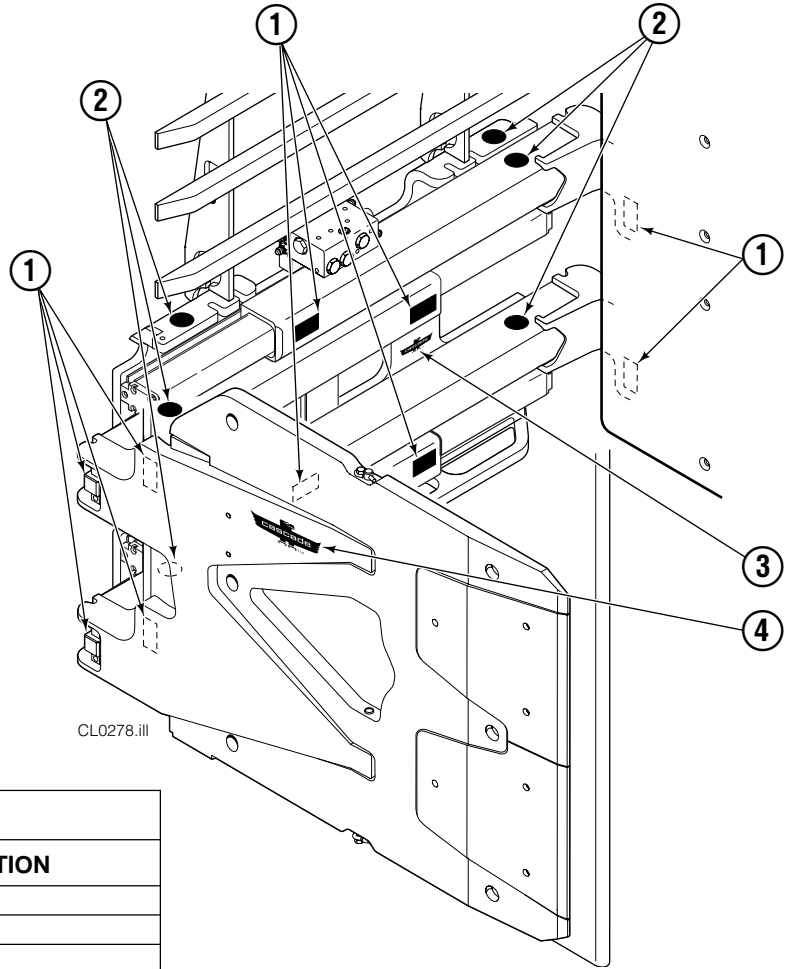

Internet: www.cascorp.com

Decals

CL0278.ill

45E			
REF	QTY	PART NO.	DESCRIPTION
1	12	665595	No Hand Hold Decal
2	6	679150	No Step Decal
3	1	211274	Eagle - 80 mm
4	2	211275	Eagle - 160 mm

Publications

GA0006.eps

45E	
PART NO.	DESCRIPTION
	Parts Manual
215204	Service Manual
210273	Operator's Guide
212116	Installation Instructions
679929	Tool Catalog
673964	Literature Index Order Form

Base Unit Group

45E							
REF	QTY	PART NO.	DESCRIPTION	REF	QTY	PART NO.	DESCRIPTION
		210603	Base Unit Group	8	1	210600	Baseplate - LH
1	4	210097	Cylinder ▲	9	1	210601	Baseplate - RH
2	4	211146	T-Bar	10	8	213943	Bearing Spacer
3	36	211128	Capscrew, M16 x 30 GR 10.9	11	4	210141	Bearing Retainer
4	4	209843	Rod End	12	4	787375	Capscrew, M8 x 20
5	8	768828	Capscrew, M12 x 45	13	1	212501	Bumper
6	8	209850	Retainer Half Ring	14	4	209083	Bearing
7	4	209844	Rod End Anchor	15	4	209084	Bearing

▲ See Cylinder page for parts breakdown.

Cylinder

CL0625.ill

45E							
REF	QTY	PART NO.	DESCRIPTION	REF	QTY	PART NO.	DESCRIPTION
		210097	Cylinder Assembly	8	2	210088	O-Ring ▲
1	1	210098	Cylinder/Shell	9	2	564601	Back-Up Ring ▲
2	1	4126-818	Rod	10	1	212478	Seal ▲
3	1	209744	Cap	11	1	564349	Seal ▲
4	8	768208	Capscrew, M10 x 55	12	2	564448	O-Ring ▲
5	1	209748	Bearing ▲	13	1	564408	Wiper ▲
6	1	787375	Capscrew, M10 x 50	14	1	—	Spacer
7	1	212449	Retainer			209771	Service Kit