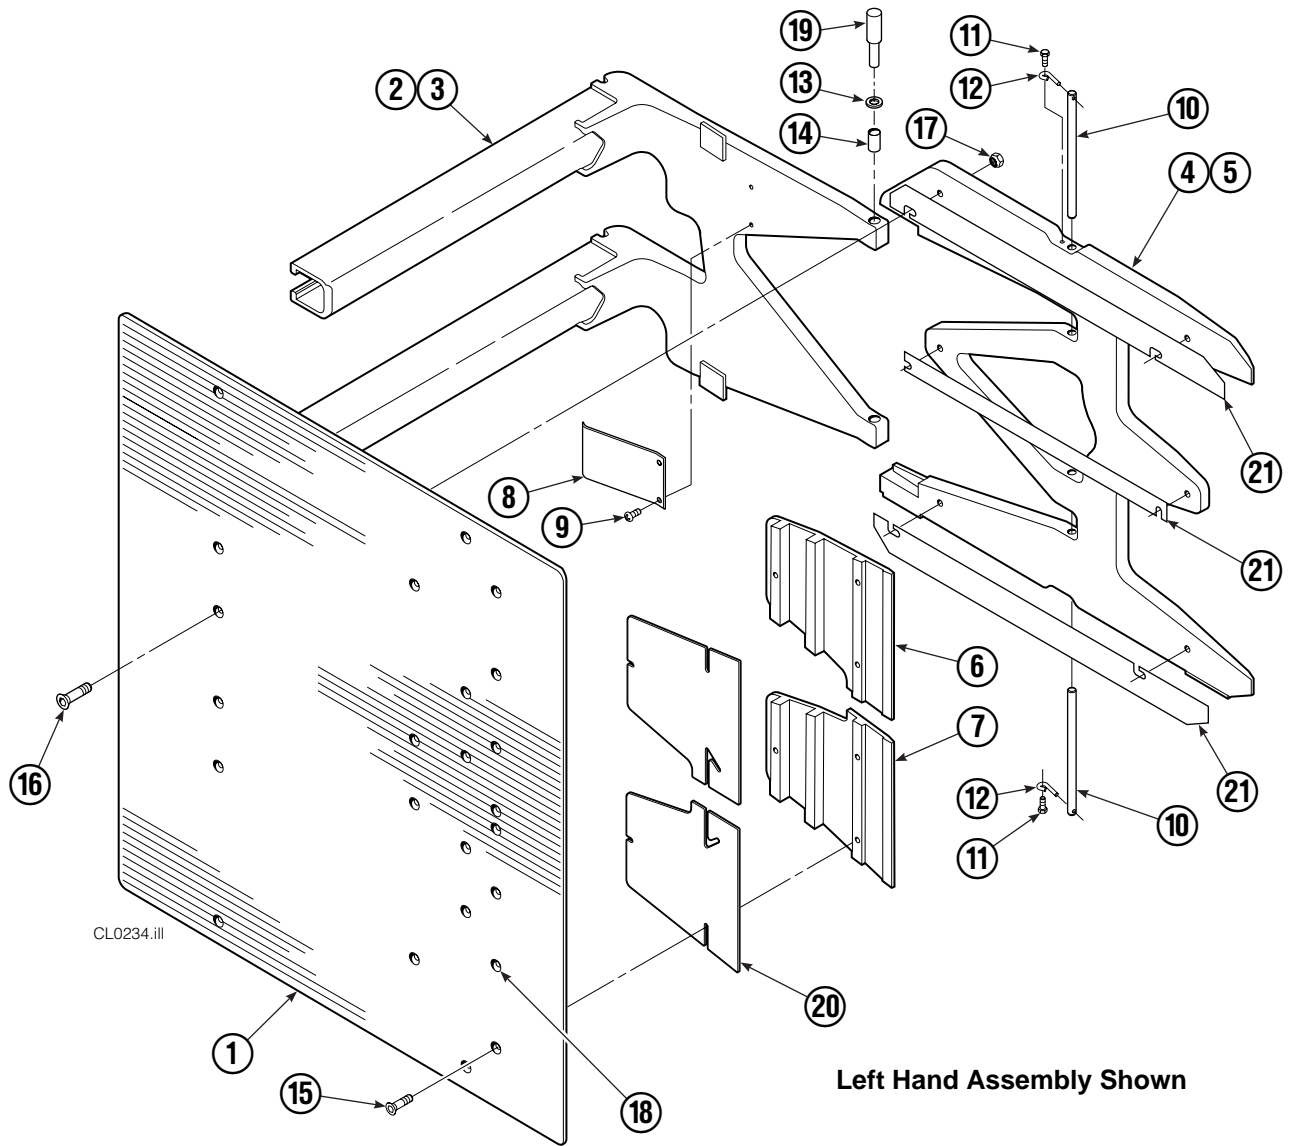

▲ See Valve page for parts breakdown,
part number stamped on valve.

Reference: SK-6090.

Valve

Sideshifting Without Regeneration

REF	QTY	PART NO.	DESCRIPTION
		215873	Valve Assembly
1	1	215874	Valve Body
2	1	214405	Crossover Relief Valve
3	5	682170	Seal Kit ▲
4	1	210266	Flow Divider/Combiner
5	1	679992	Seal Kit ▲
6	2	209847	Check Valve
7	3	215756	Piston
8	1	6025134	Check Valve
9	3	604511	Fitting, 6-6 ●
10	1	605743	Fitting, 6-6 ●
11	5	604510	Fitting, 6
12	1	215876	Crossover Relief Valve
		210452	Valve Service Kit

▲ Included in Valve Service Kit 210452.

● Included in Fitting Group 212978.

Arms and Pads

Left Hand Assembly Shown

REF	QTY	PART NO.	DESCRIPTION	REF	QTY	PART NO.	DESCRIPTION
1	2	210481	Contact Pad	12	4	682999	Eye Pin
2	1	212051	Arm - LH	13	8	675620	Washer, M10
3	1	212052	Arm - RH	14	8	210284	Bushing
4	1	210425	Stabilizer - LH	15	12	766646	Capscrew, M10 x 20
5	1	210431	Stabilizer - RH	16	12	768706	Capscrew, M12 x 35
6	2	210180	Filler Block - LH Upper/RH Lower	17	12	683170	Nut, M12
7	2	210179	Filler Block - LH Lower/RH Upper	18	▲	673841	Contact Pad Repair Kit
8	2	210154	Spring	19	1	675626	Bushing Driver Tool
9	4	203405	Capscrew, M10 x 16	20	4	210499	Spacer Plate
10	4	210283	Pin	21	1	217491	Shim Kit ●
11	4	787372	Capscrew, M8 x 20				