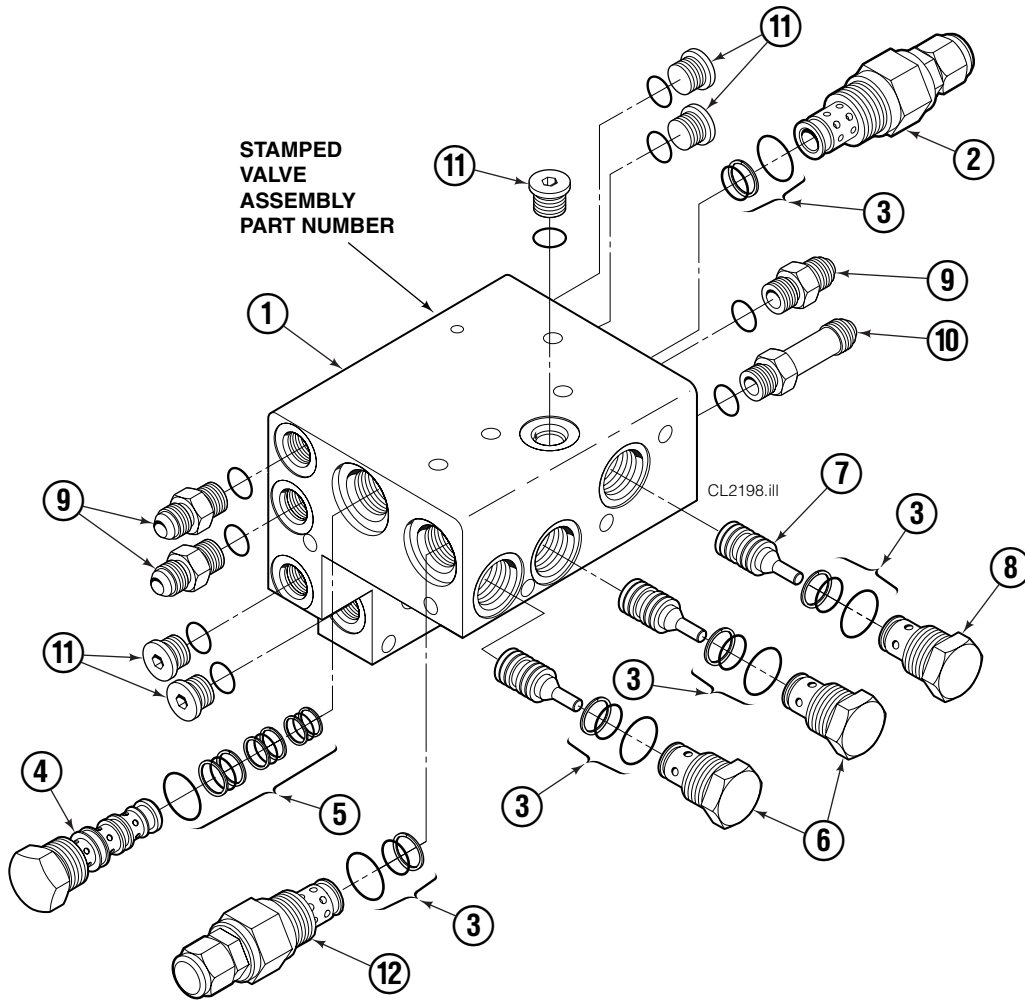

▲ See Cylinder page for parts breakdown.

Cylinder

CL0625.ill

45E							
REF	QTY	PART NO.	DESCRIPTION	REF	QTY	PART NO.	DESCRIPTION
		210097	Cylinder Assembly	8	2	210088	O-Ring ▲
1	1	210098	Cylinder/Shell	9	2	564601	Back-Up Ring ▲
2	1	4126-818	Rod	10	1	212478	Seal ▲
3	1	209744	Cap	11	1	564349	Seal ▲
4	8	768208	Capscrew, M10 x 55	12	2	564448	O-Ring ▲
5	1	209748	Bearing ▲	13	1	564408	Wiper ▲
6	1	787375	Capscrew, M10 x 50	14	1	—	Spacer
7	1	212449	Retainer			209771	Service Kit

▲ Included in Service Kit 209771.

Reference: S-4117, S-4118.

Valve & Hydraulic Group

45E			
REF	QTY	PART NO.	DESCRIPTION
		215872	Valve Group
		212984	Hydraulic Group
1	1	215873	Valve Assembly ▲
2	6	768208	Capscrew, M8 x 25
3	2	768797	Capscrew, M8 x 40
4	2	768800	Capscrew, M8 x 60
5	3	214053	O-Ring, 90 Durometer
6	1	212973	Manifold
7	8	564448	O-Ring, 12.1 x 1.6

▲ See Valve page for parts breakdown,
part number stamped on valve.

Reference: SK-6090.

Valve

Sideshifting Without Regeneration

REF	QTY	PART NO.	DESCRIPTION
		215873	Valve Assembly
1	1	215874	Valve Body
2	1	214405	Crossover Relief Valve
3	5	682170	Seal Kit ▲
4	1	210266	Flow Divider/Combiner
5	1	679992	Seal Kit ▲
6	2	209847	Check Valve
7	3	215756	Piston
8	1	6025134	Check Valve
9	3	604511	Fitting, 6-6 ●
10	1	605743	Fitting, 6-6 ●
11	5	604510	Fitting, 6
12	1	215876	Crossover Relief Valve
		210452	Valve Service Kit