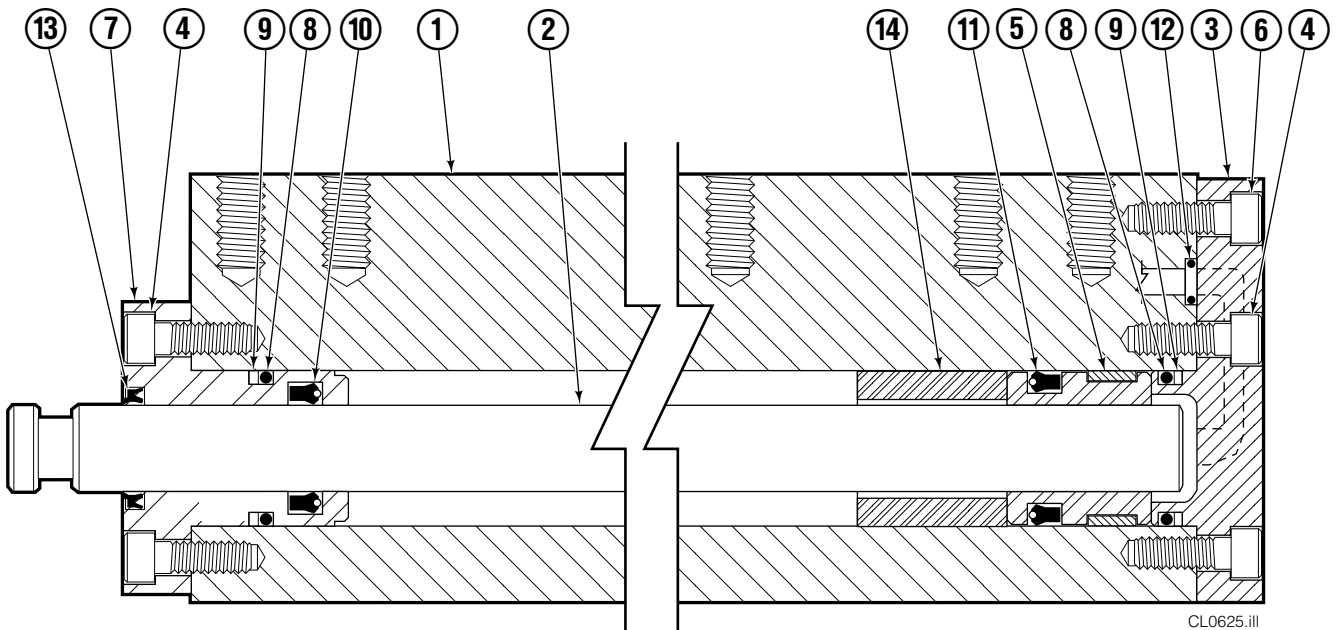

45E	
PART NO.	DESCRIPTION
	Parts Manual
215204	Service Manual
210273	Operator's Guide
212116	Installation Instructions
679929	Tool Catalog
673964	Literature Index Order Form

Base Unit Group

45E							
REF	QTY	PART NO.	DESCRIPTION	REF	QTY	PART NO.	DESCRIPTION
		210603	Base Unit Group	8	1	210600	Baseplate - LH
1	4	210097	Cylinder ▲	9	1	210601	Baseplate - RH
2	4	211146	T-Bar	10	8	213943	Bearing Spacer
3	36	211128	Capscrew, M16 x 30 GR 10.9	11	4	210141	Bearing Retainer
4	4	209843	Rod End	12	4	787375	Capscrew, M8 x 20
5	8	768828	Capscrew, M12 x 45	13	1	212501	Bumper
6	8	209850	Retainer Half Ring	14	4	209083	Bearing
7	4	209844	Rod End Anchor	15	4	209084	Bearing

▲ See Cylinder page for parts breakdown.

Cylinder

CL0625.ill

45E							
REF	QTY	PART NO.	DESCRIPTION	REF	QTY	PART NO.	DESCRIPTION
		210097	Cylinder Assembly	8	2	210088	O-Ring ▲
1	1	210098	Cylinder/Shell	9	2	564601	Back-Up Ring ▲
2	1	4126-818	Rod	10	1	212478	Seal ▲
3	1	209744	Cap	11	1	564349	Seal ▲
4	8	768208	Capscrew, M10 x 55	12	2	564448	O-Ring ▲
5	1	209748	Bearing ▲	13	1	564408	Wiper ▲
6	1	787375	Capscrew, M10 x 50	14	1	—	Spacer
7	1	212449	Retainer			209771	Service Kit

▲ See Valve page for parts breakdown,
part number stamped on valve.

Reference: SK-6090.

Valve

Sideshifting Without Regeneration

REF	QTY	PART NO.	DESCRIPTION
		215873	Valve Assembly
1	1	215874	Valve Body
2	1	214405	Crossover Relief Valve
3	5	682170	Seal Kit ▲
4	1	210266	Flow Divider/Combiner
5	1	679992	Seal Kit ▲
6	2	209847	Check Valve
7	3	215756	Piston
8	1	6025134	Check Valve
9	3	604511	Fitting, 6-6 ●
10	1	605743	Fitting, 6-6 ●
11	5	604510	Fitting, 6
12	1	215876	Crossover Relief Valve
		210452	Valve Service Kit