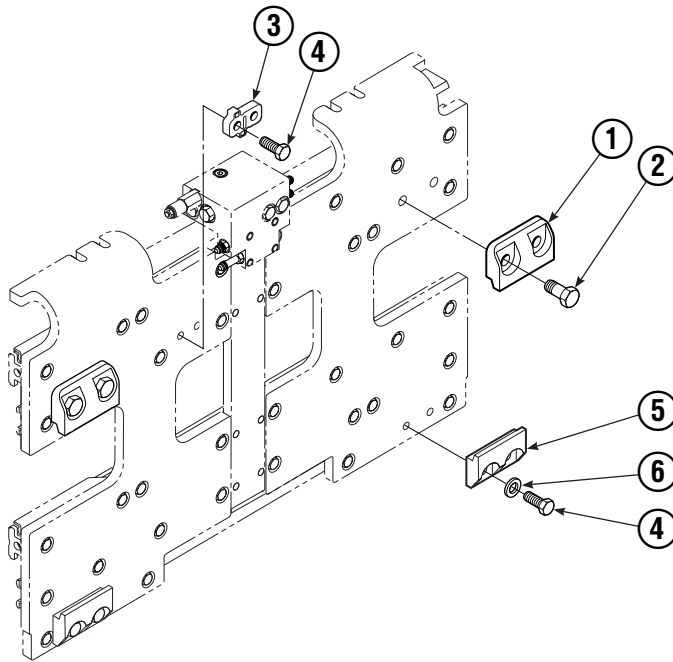

▲ See Valve page for parts breakdown,
part number stamped on valve.

Reference: SK-6090.

Valve

Sideshifting Without Regeneration

REF	QTY	PART NO.	DESCRIPTION
		215873	Valve Assembly
1	1	215874	Valve Body
2	1	214405	Crossover Relief Valve
3	5	682170	Seal Kit ▲
4	1	210266	Flow Divider/Combiner
5	1	679992	Seal Kit ▲
6	2	209847	Check Valve
7	3	215756	Piston
8	1	6025134	Check Valve
9	3	604511	Fitting, 6-6 ●
10	1	605743	Fitting, 6-6 ●
11	5	604510	Fitting, 6
12	1	215876	Crossover Relief Valve
		210452	Valve Service Kit

▲ Included in Valve Service Kit 210452.

● Included in Fitting Group 212978.

Arms and Pads

Left Hand Assembly Shown

REF	QTY	PART NO.	DESCRIPTION	REF	QTY	PART NO.	DESCRIPTION
1	2	210481	Contact Pad	12	4	682999	Eye Pin
2	1	212051	Arm - LH	13	8	675620	Washer, M10
3	1	212052	Arm - RH	14	8	210284	Bushing
4	1	210425	Stabilizer - LH	15	12	766646	Capscrew, M10 x 20
5	1	210431	Stabilizer - RH	16	12	768706	Capscrew, M12 x 35
6	2	210180	Filler Block - LH Upper/RH Lower	17	12	683170	Nut, M12
7	2	210179	Filler Block - LH Lower/RH Upper	18	▲	673841	Contact Pad Repair Kit
8	2	210154	Spring	19	1	675626	Bushing Driver Tool
9	4	203405	Capscrew, M10 x 16	20	4	210499	Spacer Plate
10	4	210283	Pin	21	1	217491	Shim Kit ●
11	4	787372	Capscrew, M8 x 20				

Reference: Common Parts 210498, Stabilizer Group 210434
S-4264, S-4217.

▲ Repairs one hole.
● As needed.

Bolt-On Mounting Group

CL0236.ill

45E			
REF	QTY	ITA III PART NO.	DESCRIPTION
		211158	Upper Mounting Group ▲
		6101102	Lower Mounting Group ●
1	2	211157	Upper Hook
2	4	772193	Capscrew, M20 x 35
3	1	213000	Center Key
4	6	211128	Capscrew, M16 x 30
5	2	675969	Lower Hook
6	4	667225	Washer, M16

▲ Includes items 1-4.

● Includes items 4-6.

Reference: SK-6089.

Backrest Group

REF	QTY	PART NO.	DESCRIPTION
1	1	210537	Backrest
2	2	210155	Plate ▲
3	4	763021	Capscrew, M12 x 30 ▲
4	8	202348	Washer, M12 ▲
5	4	763021	Capscrew, M12 x 45 ▲