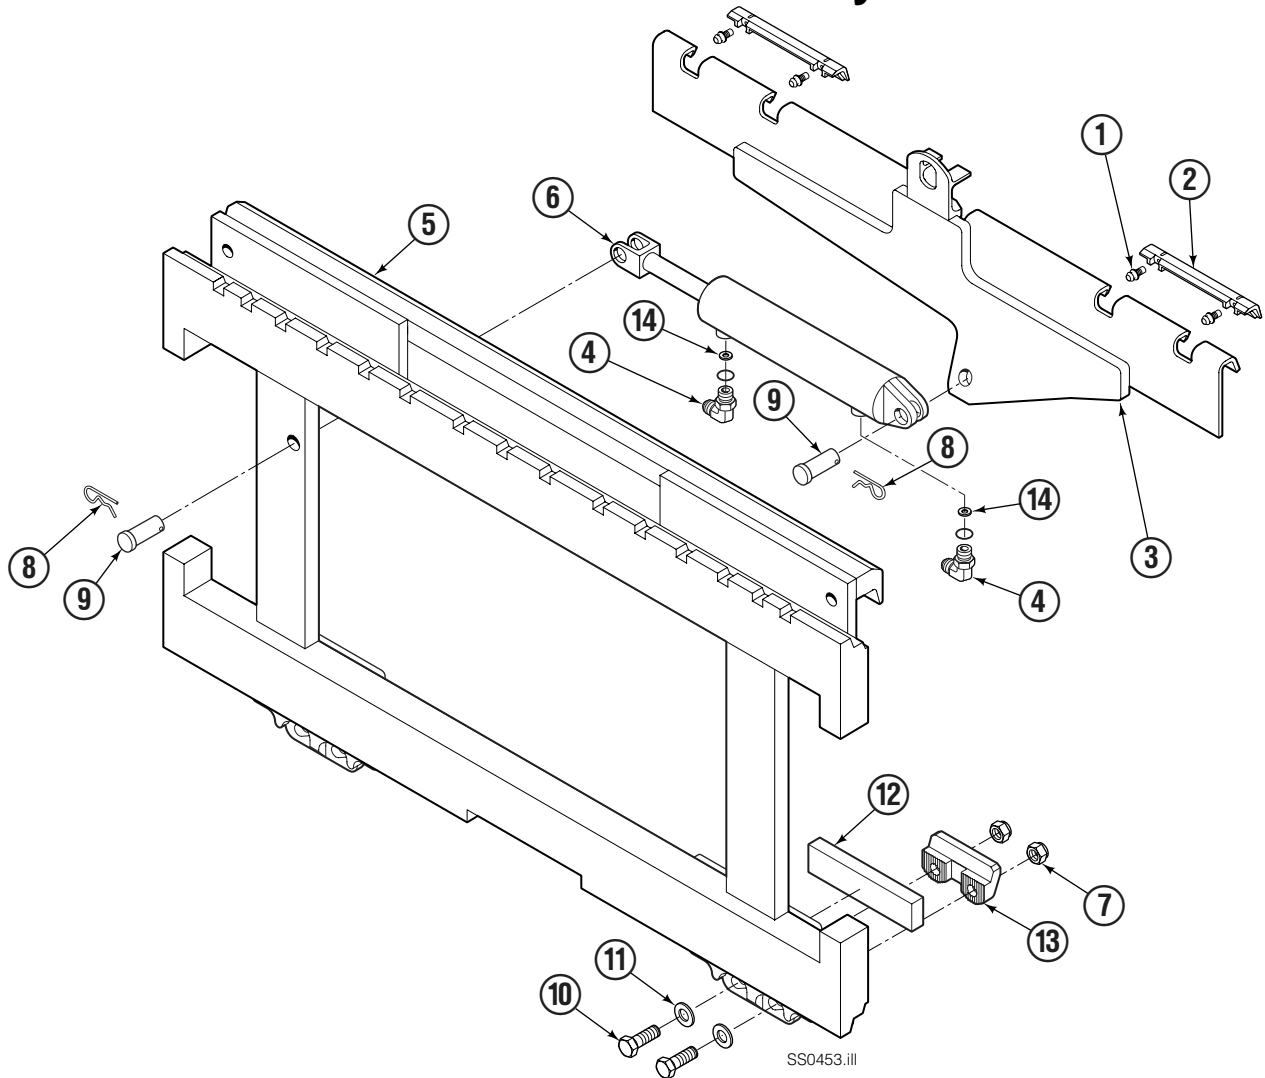

Internet: www.cascorp.com

Safety Decals

120D	
PART NO.	DESCRIPTION
679150	'No Step' Decal
221906	'Pinch Point' Decal

Publications

120D	
PART NO.	DESCRIPTION
677487	Service Manual
672715	Operator's Guide
672358	Installation Instructions
680664	'Servicing Cascade Cylinders' – VHS
679929	Tool Catalog
673964	Literature Index Order Form

Sideshifter Assembly

SS0453.ill

120D

REF	QTY	PART NO.	DESCRIPTION
		220671	Sideshifter Assembly
1	4	7403	Grease Fitting
2	2	672018	Bearing Segment
3	1	216362	Anchor Bracket
4	2	601676	Fitting, 6-6 ●
5	1	216501	Faceplate ■
6	1	676649	Cylinder ▲
7	4	678990	Nut ◆
8	2	672726	Cotter Pin ●
9	2	678528	Clevis Pin ●
10	4	752903	Capscrew, M16 x 45 ◆
11	4	667225	Washer ◆
12	2	208350	Lower Bearing
13	2	6004779	Lower Hook ◆
14	2	6024818	Restrictor Washer ●

- If the Faceplate needs replacing, your best value is to order the complete Sideshifter Assembly.
- ▲ See Cylinder page for parts breakdown.
- Included in Common Parts 6112227.
- ◆ Included in Lower Hook Group 6106298. Reference: S-4810.