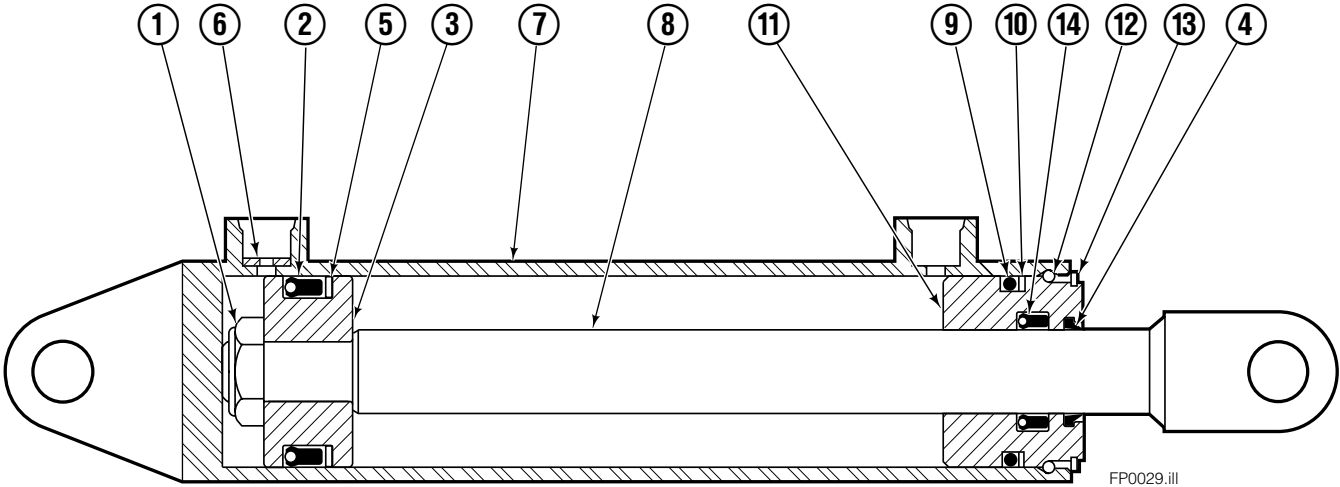

Sideshift Cylinder

FP0029.ill

REF	QTY	PART NO.	DESCRIPTION
		676649	Cylinder Assembly
1	1	553717	Nut
2	1	662456	■ Seal
3	1	553527	Piston
4	1	636852	■ Wiper
5	1	649817	■ Back-up Ring
6	1	675550	Washer (orifice .085)
7	1	676776	Shell
8	1	553530	Rod
9	1	2789	■ O-Ring
10	1	615132	■ Back-up Ring
11	1	553528	Retainer
12	1	553688	Retaining Ring
13	1	7211	Snap Ring
14	1	662447	■ Seal
		553866	Service Kit

■ Included in Service Kit 553866.