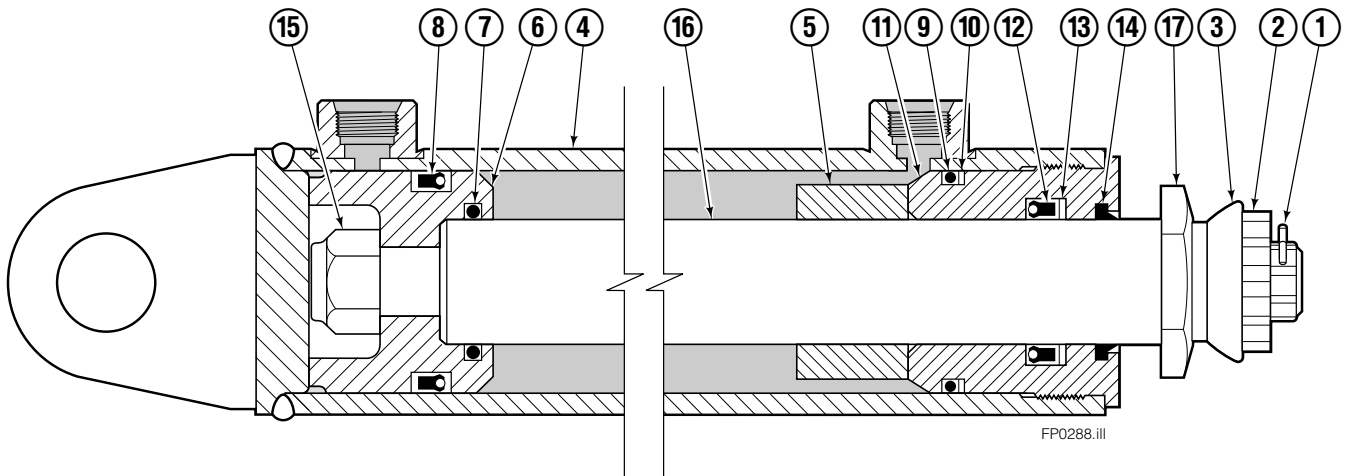

Cylinder

360J			
REF	QTY	PART NO.	DESCRIPTION
		6110326	Cylinder Assembly
1	2	6510	Cotter Pin
2	2	667624	Nut Retainer
3	2	667625	Nut
4	1	6107793	Shell
5	1	6105438	Spacer
6	1	558200	Piston
7	1	2716	O-Ring ▲
8	1	662452	Seal ▲
9	1	2785	O-Ring ▲
10	1	615128	Back-Up Ring ▲
11	1	563906	Retainer
12	1	662448	Seal ▲
13	1	638243	Nylon Ring ▲
14	1	636853	Wiper ▲
15	1	667623	Nut
16	1	6107794	Rod
17	1	667626	Washer
	1	671047	Seal Loader, Piston ▲
	1	671051	Seal Loader, Retainer ▲
		668021	Service Kit

▲ Included in Service Kit 668021.

Reference: S-20040, S-20101.