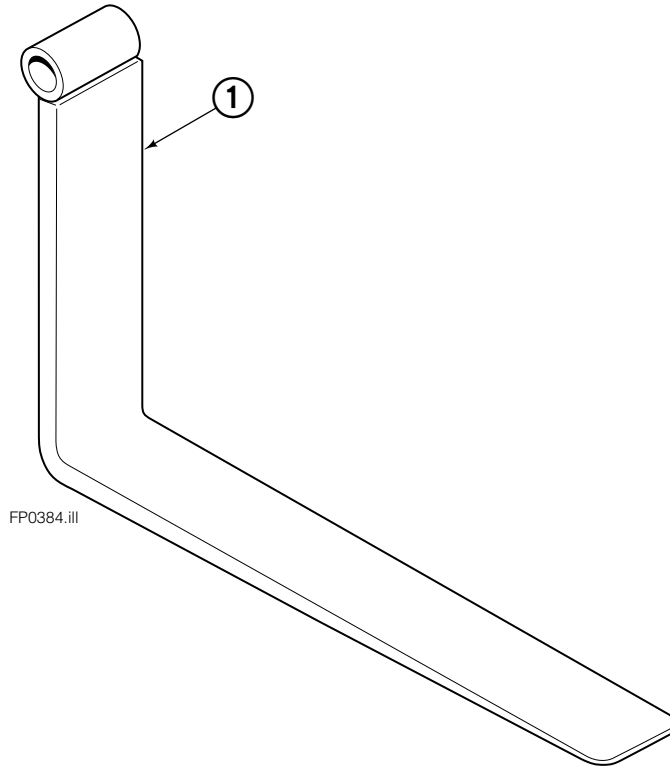

Fork Weldment

REF	QTY	PART NO.	DESCRIPTION
	2	6110307	Fork Weldment