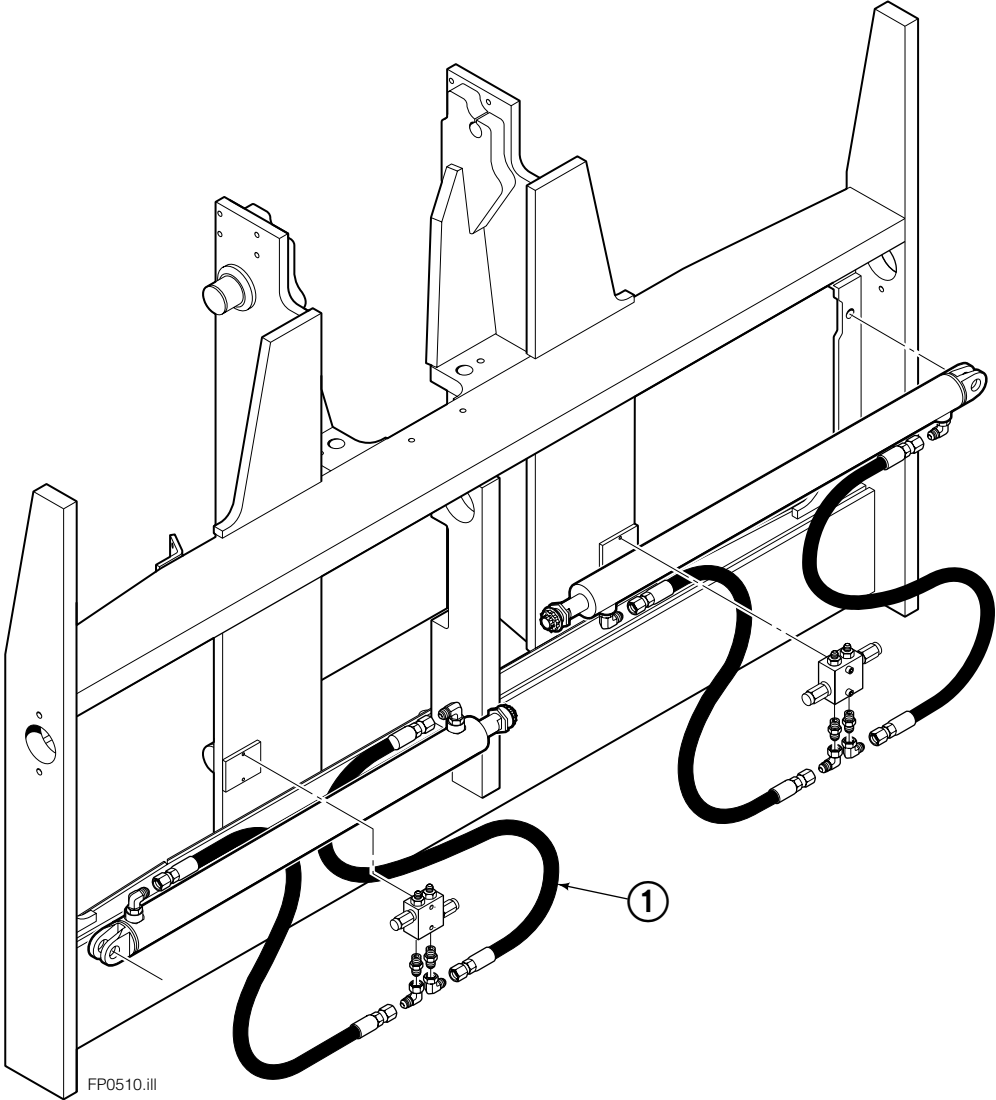

Hose Group

360J			
REF	QTY	PART NO.	DESCRIPTION
		6110377	Hose Group
1	4	6012258	Hose, 47 in.