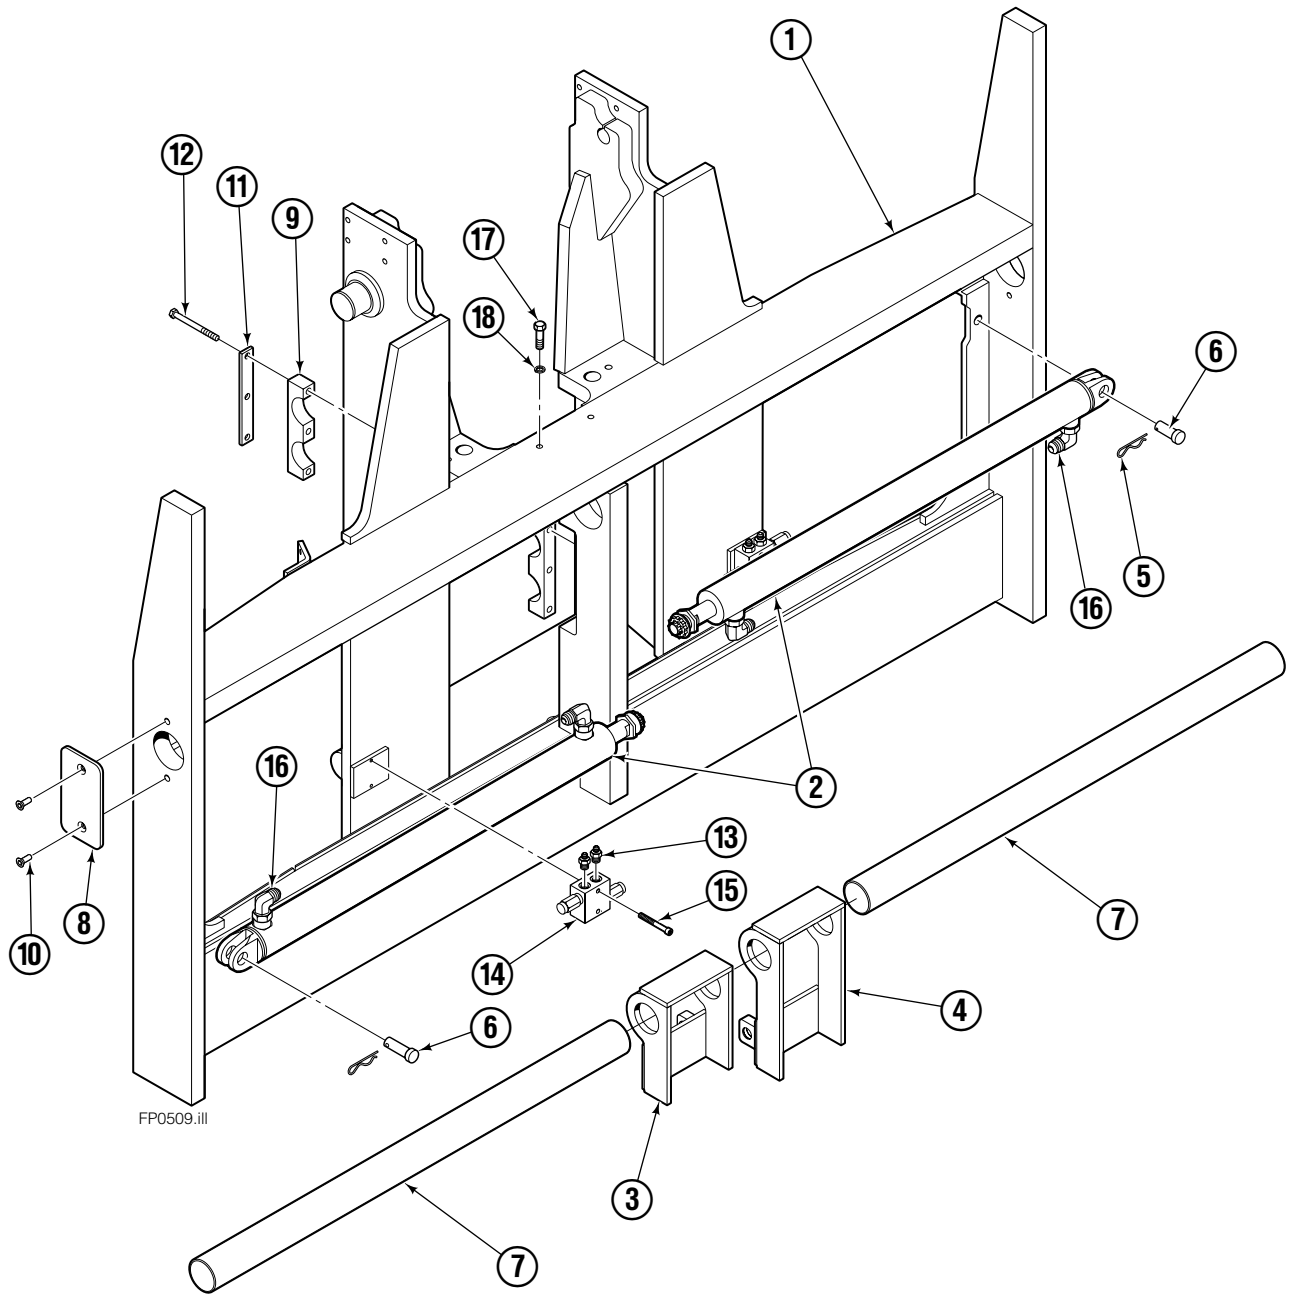

# Carriage Assembly

REF	QTY	PART NO.	DESCRIPTION	REF	QTY	PART NO.	DESCRIPTION
		6110255	Carriage Assembly	10	4	755028	Capscrew, M12 x 50
1	1	6110257	Carriage	11	1	3014344	Clamp Support ●
2	2	6110326	Cylinder ▲	12	3	684800	Capscrew, M 12 x 100 ●
3	1	6102421	Fork Carrier – RH	13	4	626505	Fitting, 6-6
4	1	6102422	Fork Carrier – LH	14	2	6104570	Cross-Over Relief Valve
5	2	672726	Cotter Pin	15	4	768798	Capscrew, M8x45
6	2	678528	Clevis Pin	16	4	601676	Fitting, 6-6
7	2	6110321	Fork Pin	17	2	767810	Capscrew, M12 x 25
8	2	3014483	End Cap	18	2	681473	Lockwasher, M12
9	2	3014343	Clamp ●	19	1	6110377	Hose Group ■