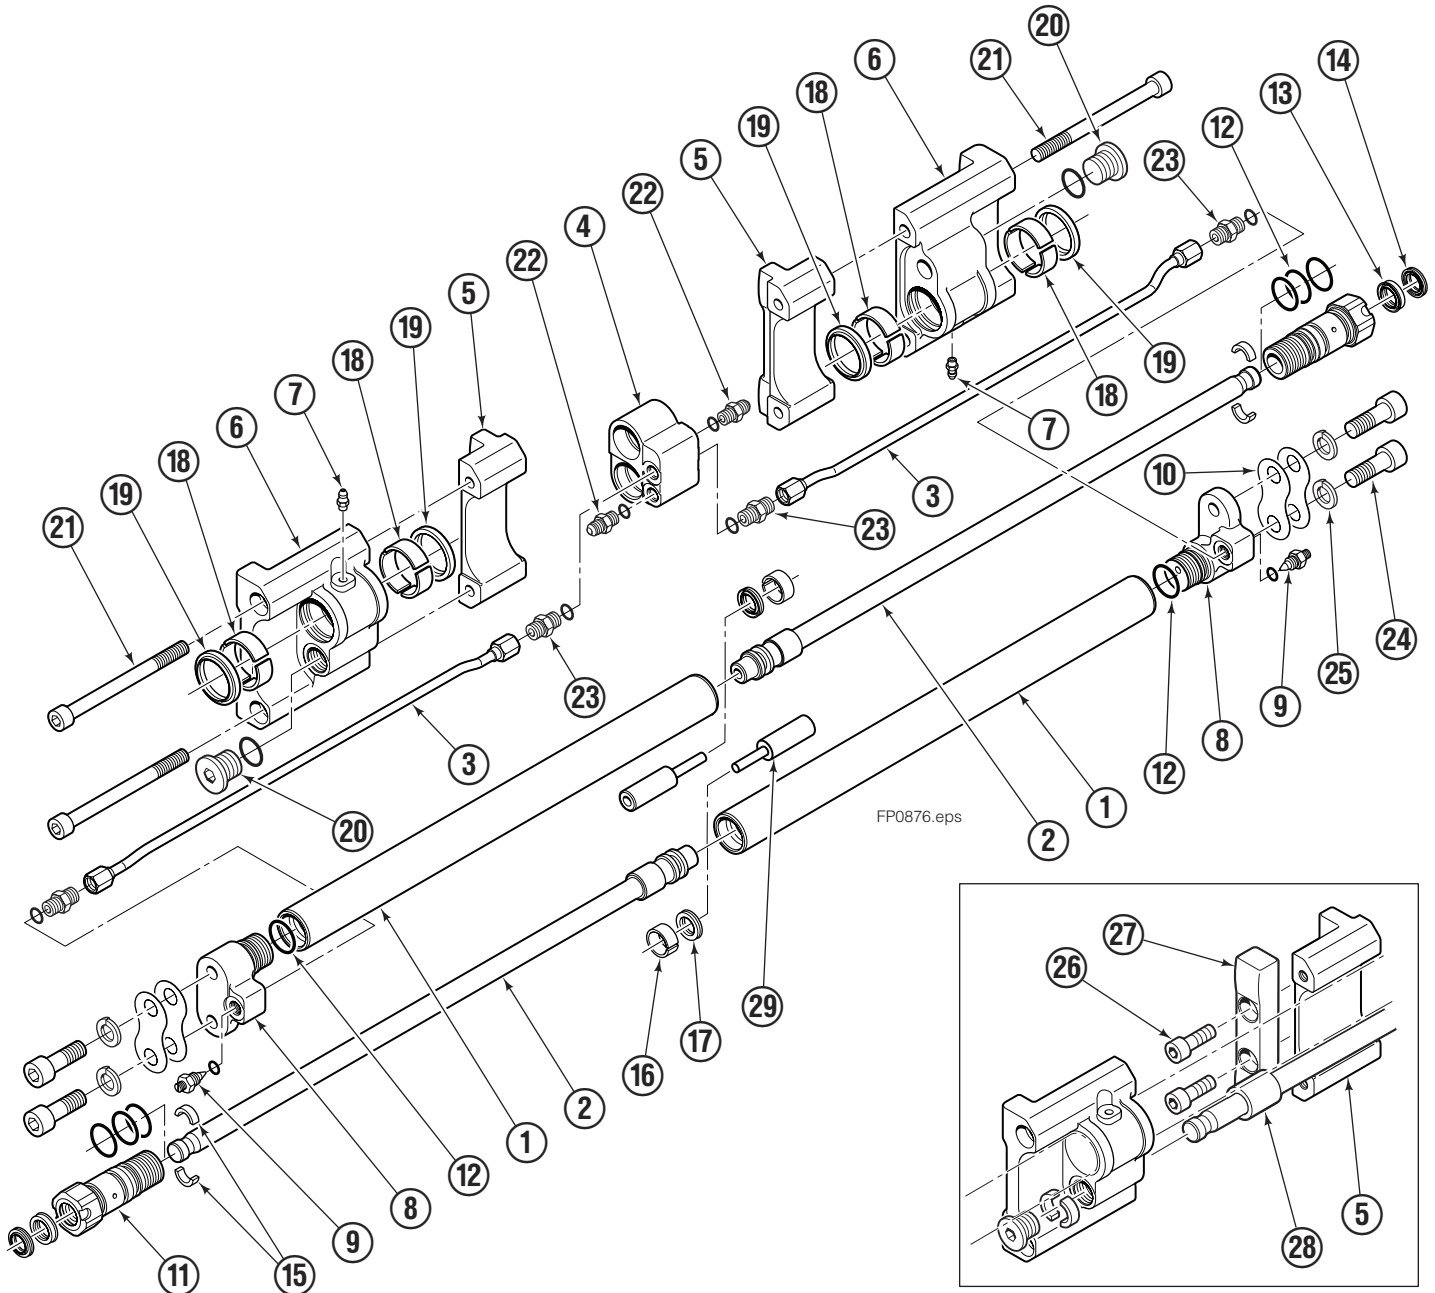

# Fork Positioner Assembly

Sticker showing operating pressure, phone numbers for service & parts.

Patent Sticker

FP0667.eps

Assembly part number (on LH fork carrier).

# Fork Positioner Assembly

## Items that vary by width

120K/150K			
ASSEMBLY PART NO.	REF. NO. 1 ★ CYLINDER SHELL QTY 2	REF. NO. 2 ★ CYLINDER ROD QTY 2	REF. NO. 3 TUBE QTY 2
6804592	6079520	6079523	6079525

REF	QTY	PART NO.	DESCRIPTION
		6069312	Common Parts Group
4	1	6059224	Manifold
5	2	6059395	◆ Fork Carrier, Inner, 122/150/180 mm Fork
6	2	6059301	Fork Carrier, Outer
7	2	424115	Grease Fitting
8	2	6059267	Cylinder Head End
9	2	6042658	Restrictor Fitting
10	4	6059383	Shim
11	2	6059219	Cylinder Retainer
12	8	6059580	O-Ring, Retainer OD ✘
13	2	562132	Rod Seal, Retainer ✘
14	2	562131	Rod Wiper, Retainer ✘
15	4	6059382	Half-Ring Keeper
16	2	6059421	Piston Wear Ring ✘
17	2	6059422	Piston Seal ✘
18	4	6059419	Bearing, Composite
19	4	6059584	Wiper
20	2	6059459	Rod Retainer Plug
21	4	6405531	Capscrew, M12 x 160
22	2	6043332	Fitting, M10 to No.4 JIC ●
23	4	6042689	Fitting, M10 to EO-2 Tube
24	4	769577	Capscrew, M16 x 50 ■
25	4	678992	Lockwasher, M16 ■
26	4	767615	◆ Capscrew, M10 x 25
27	2	6059397	◆ Spacer Bar
28	2	—	Rod Spacer
29	2	8100527	Piston Spacer

## 150K

REF	QTY	PART NO.	DESCRIPTION	REF	QTY	PART NO.	DESCRIPTION
1	2	6079936	Upper Bearing	7	4	768580	◆ Capscrew, M20 x 60
2	1	6802937	Cylinder ▲	8	1	6804593	Frame
3	2	6057162	Lower Bearing	9	2	7916	Roll Pin
4	4	783800	◆ Nut, M20	10	2	607616	■ Fitting, 6-6
5	2	6083157	◆ Lower Hook	11	2	221733	▼ Restrictor Washer
6	4	215419	◆ Washer, M20				