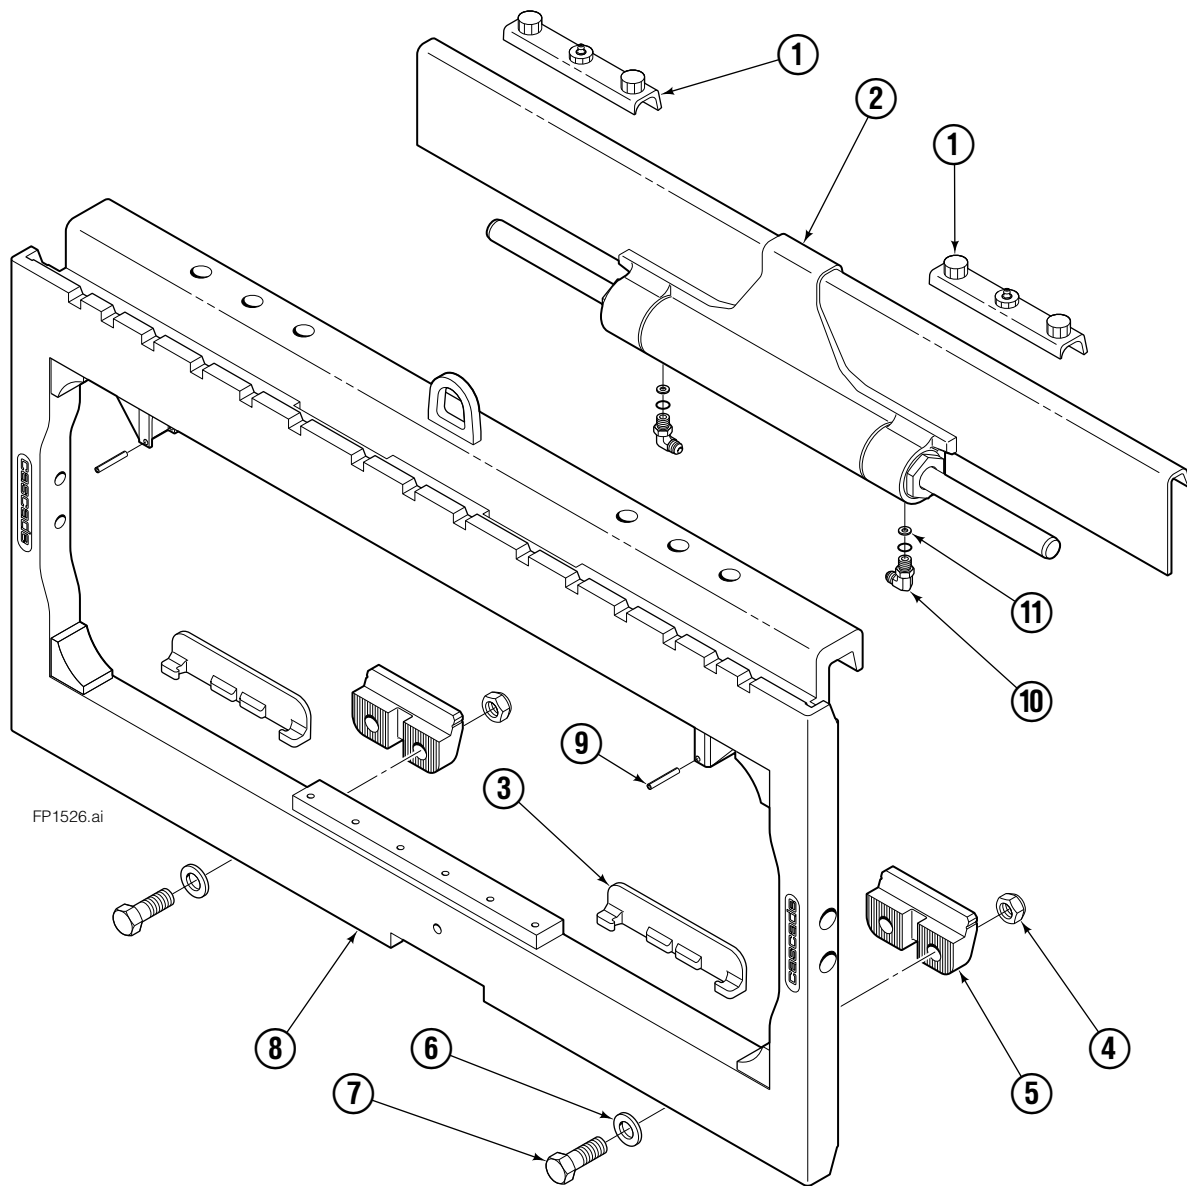

## Items that vary by width

120K/150K			
ASSEMBLY PART NO.	REF. NO. 1 ★ CYLINDER SHELL QTY 2	REF. NO. 2 ★ CYLINDER ROD QTY 2	REF. NO. 3 TUBE QTY 2
6804592	6079520	6079523	6079525

REF	QTY	PART NO.	DESCRIPTION
		6069312	Common Parts Group
4	1	6059224	Manifold
5	2	6059395	◆ Fork Carrier, Inner, 122/150/180 mm Fork
6	2	6059301	Fork Carrier, Outer
7	2	424115	Grease Fitting
8	2	6059267	Cylinder Head End
9	2	6042658	Restrictor Fitting
10	4	6059383	Shim
11	2	6059219	Cylinder Retainer
12	8	6059580	O-Ring, Retainer OD ✘
13	2	562132	Rod Seal, Retainer ✘
14	2	562131	Rod Wiper, Retainer ✘
15	4	6059382	Half-Ring Keeper
16	2	6059421	Piston Wear Ring ✘
17	2	6059422	Piston Seal ✘
18	4	6059419	Bearing, Composite
19	4	6059584	Wiper
20	2	6059459	Rod Retainer Plug
21	4	6405531	Capscrew, M12 x 160
22	2	6043332	Fitting, M10 to No.4 JIC ●
23	4	6042689	Fitting, M10 to EO-2 Tube
24	4	769577	Capscrew, M16 x 50 ■
25	4	678992	Lockwasher, M16 ■
26	4	767615	◆ Capscrew, M10 x 25
27	2	6059397	◆ Spacer Bar
28	2	—	Rod Spacer
29	2	8100527	Piston Spacer

★ If cylinder shell or rod needs replacing due to bending damage, order complete Fork Positioner Assembly.

◆ Included in Fork Carrier Assembly 6059395.

✘ Included in Cylinder Service Kit 6081752.

● Included in Fitting Group 6045440.

## 150K

REF	QTY	PART NO.	DESCRIPTION	REF	QTY	PART NO.	DESCRIPTION
1	2	6079936	Upper Bearing	7	4	768580	◆ Capscrew, M20 x 60
2	1	6802937	Cylinder ▲	8	1	6804593	Frame
3	2	6057162	Lower Bearing	9	2	7916	Roll Pin
4	4	783800	◆ Nut, M20	10	2	607616	■ Fitting, 6-6
5	2	6083157	◆ Lower Hook	11	2	221733	▼ Restrictor Washer
6	4	215419	◆ Washer, M20				