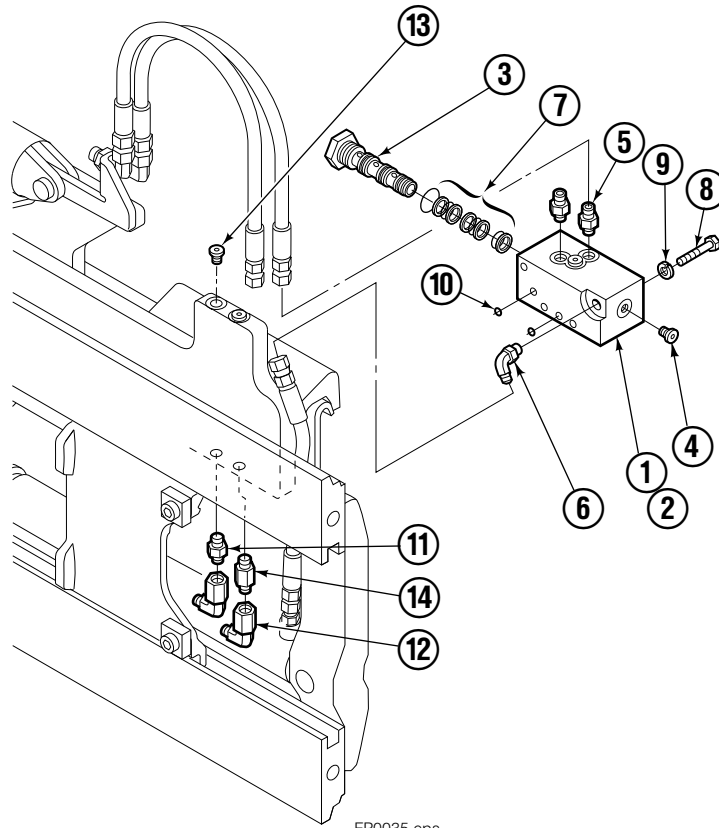

- Carriage width.
- ◆ See L.H. Cylinder page for parts breakdown.
- ▼ See R.H. Cylinder for parts breakdown.

- Includes items 1 through 6.
- Includes items 7 through 25.

Left Hand Cylinder

FP0041.eps

100F			
REF	QTY	PART NO.	DESCRIPTION
		209487	Cylinder Assembly - 49" ■
1	1	564487	Shell - 49" ■
2	1	564494	Rod - 49" ■
3	1	564451	Retainer
4	1	562056	Piston
5	1	564452	Rod End
6	1	5721	Nut
● 7	1	564408	Rod Wiper
● 8	1	564406	Rod Seal
● 9	1	562127	O-Ring
● 10	1	563388	Back-up Ring
● 11	1	563278	O-Ring
● 12	1	564141	Piston Seal
13	1	678019	Piston Nut
14	1	562942	Retaining Ring
15	1	562951	Snap Ring
16	1	---	Spacer
		564453	Service Kit

- Carriage width.
- Included in Service Kit 564453.

Right Hand Cylinder

FP0028.eps

100F			
REF	QTY	PART NO.	DESCRIPTION
		209494	Cylinder Assembly-49" ■
1	1	564501	Shell-49" ■
2	1	564494	Rod-49" ■
3	1	564451	Retainer
4	1	562056	Piston
5	1	564452	Rod End
6	1	5721	Nut
● 7	1	564408	Rod Wiper
● 8	1	564406	Rod Seal
● 9	1	562127	O-Ring
● 10	1	563388	Back-up Ring
● 11	1	563278	O-Ring
● 12	1	564141	Piston Seal
13	1	678019	Piston Nut
14	1	562942	Retaining Ring
15	1	562951	Snap Ring
16	1	---	Spacer
		564453	Service Kit

■ Carriage width.

● Included in Service Kit 564453.

Flow Divider Group

100F			
REF	QTY	PART NO.	DESCRIPTION
		209504	Flow Divider Group
1	1	■ 209310	Valve
2	1	209311	Valve Body
3	1	201527	Cartridge-Combiner
4	2	663694	Fitting, 3
5	2	604511	Fitting, 6-6
6	1	601676	Fitting, 6-6
7	1	679992	Service Kit
8	3	685105	Capscrew
9	3	678993	Lockwasher
10	2	207300	O-Ring
11	1	604511	Fitting, 6-6
12	2	2680	Fitting, 6-6
13	2	604510	Fitting, 6
14	1	605743	Fitting, 6-6

■ Includes items 1 through 7.

Backrests

100F			
REF	QTY	PART NO.	DESCRIPTION
1	1	209474	Backrest-49"x36" in. (1245x915 mm) ■
2	4	684586	Lockwasher
3	4	200173	Capscrew

■ Width by Height.

Ref: S-4098

Standard Installation Group