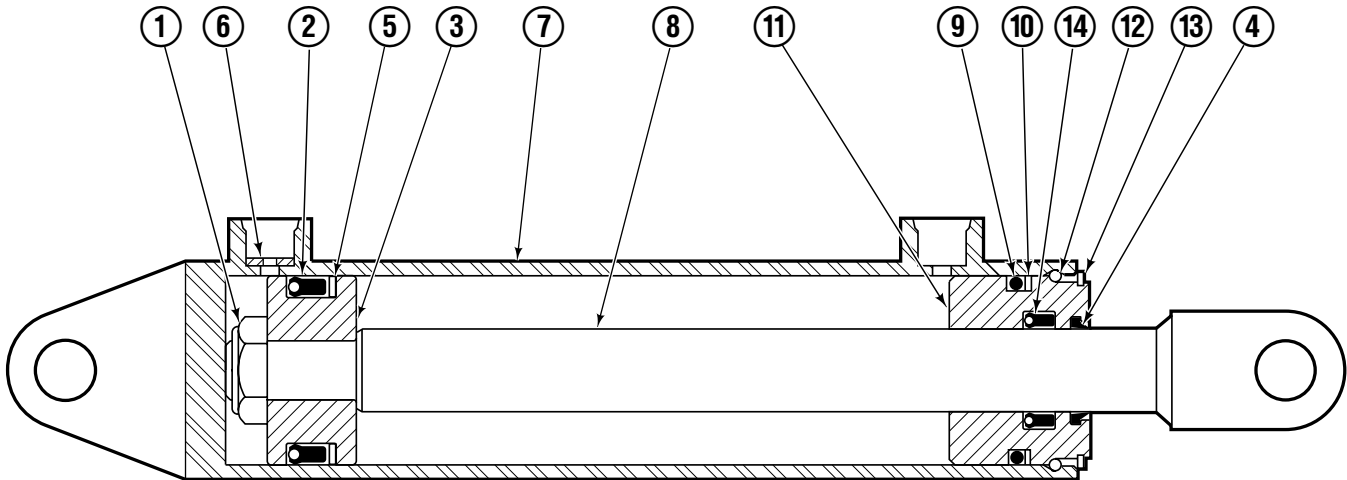

Safety Decals

FP0033.eps

Mounting Group Sideshifting

Reference:
BC-106
SK-6042
2S-4096

100F							
REF	QTY	PART NO.	DESCRIPTION	REF	QTY	PART NO.	DESCRIPTION
		8485-1●	Sideshifting Mounting-49" ■	9	2	678034	Lower Hook
1	1	8476-2	Frame-49" ■	10	4	638601	Capscrew
2	1	8484-1	Anchor Bracket-49" ■	11	4	667225	Washer
3	2	601676	Fitting, 6-6	12	4	553857	Nut
4	2	209542	Key	13	1	209309	Lug
5	2	678528	Clevis Pin	14	2	676650	Lower Bearing
6	2	672726	Hairpin Cotter	15	2	672018	Upper Bearing
◆7	1	676649	Cylinder Assembly	16	3	752907	Capscrew, M20x50 Lg-8.8
8	1	675550	Washer (orifice .085)				

- Carriage width.
- Includes items 2 through 17.
- ◆ See Cylinder page for parts breakdown.

Sideshift Cylinder

FP0029.ill

REF	QTY	PART NO.	DESCRIPTION
		676649	Cylinder Assembly
1	1	553717	Nut
■ 2	1	662456	Seal
3	1	553527	Piston
■ 4	1	636852	Wiper
■ 5	1	649817	Back-up Ring
6	1	675550	Washer (orifice .085)
7	1	676776	Shell
8	1	553530	Rod
■ 9	1	2789	O-Ring
■ 10	1	615132	Back-up Ring
11	1	553528	Retainer
12	1	553688	Retaining Ring
13	1	7211	Snap Ring
■ 14	1	662447	Seal
		553866	Service Kit