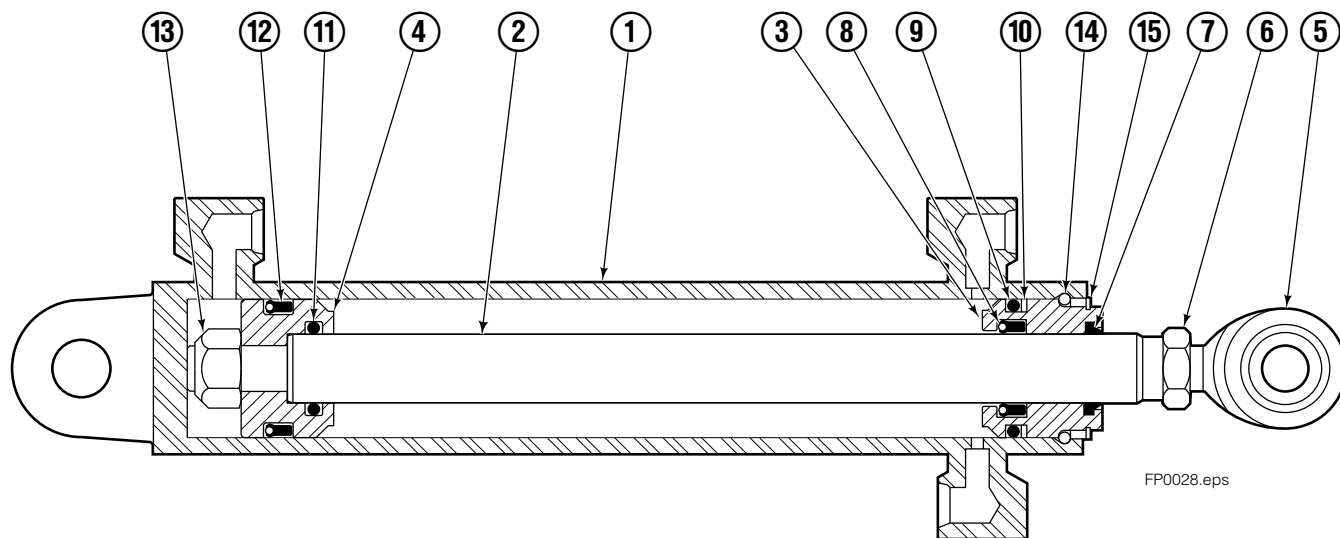

- Carriage width.
- ◆ See L.H. Cylinder page for parts breakdown.
- ▼ See R.H. Cylinder for parts breakdown.

- Includes items 1 through 6.
- Includes items 7 through 25.

Left Hand Cylinder

FP0041.eps

100F			
REF	QTY	PART NO.	DESCRIPTION
		209487	Cylinder Assembly - 49" ■
1	1	564487	Shell - 49" ■
2	1	564494	Rod - 49" ■
3	1	564451	Retainer
4	1	562056	Piston
5	1	564452	Rod End
6	1	5721	Nut
● 7	1	564408	Rod Wiper
● 8	1	564406	Rod Seal
● 9	1	562127	O-Ring
● 10	1	563388	Back-up Ring
● 11	1	563278	O-Ring
● 12	1	564141	Piston Seal
13	1	678019	Piston Nut
14	1	562942	Retaining Ring
15	1	562951	Snap Ring
16	1	---	Spacer
		564453	Service Kit

- Carriage width.
- Included in Service Kit 564453.

Right Hand Cylinder

FP0028.eps

100F			
REF	QTY	PART NO.	DESCRIPTION
		209494	Cylinder Assembly-49" ■
1	1	564501	Shell-49" ■
2	1	564494	Rod-49" ■
3	1	564451	Retainer
4	1	562056	Piston
5	1	564452	Rod End
6	1	5721	Nut
● 7	1	564408	Rod Wiper
● 8	1	564406	Rod Seal
● 9	1	562127	O-Ring
● 10	1	563388	Back-up Ring
● 11	1	563278	O-Ring
● 12	1	564141	Piston Seal
13	1	678019	Piston Nut
14	1	562942	Retaining Ring
15	1	562951	Snap Ring
16	1	---	Spacer
		564453	Service Kit