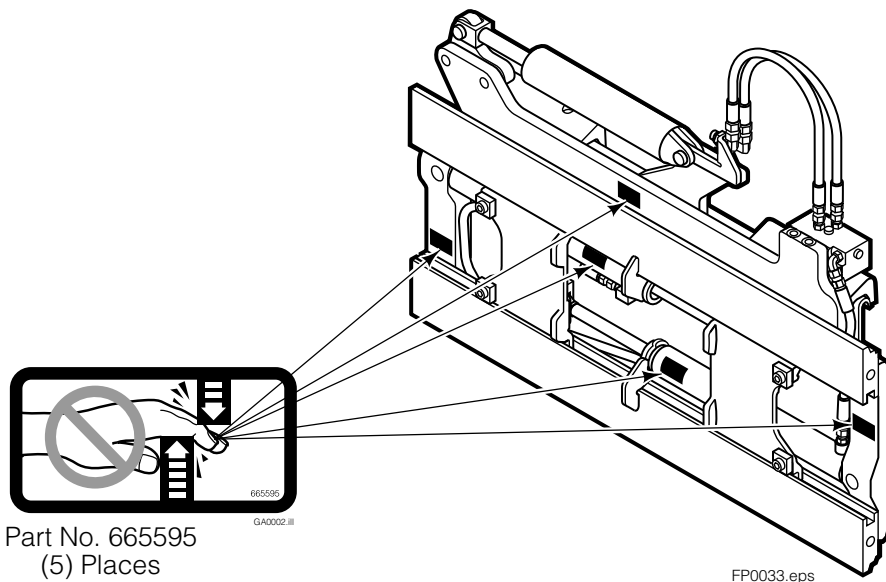

Safety Decals

FP0033.eps

Mounting Group Sideshifting

Reference:
BC-106
SK-6042
2S-4096

100F							
REF	QTY	PART NO.	DESCRIPTION	REF	QTY	PART NO.	DESCRIPTION
		8485-1●	Sideshifting Mounting-49" ■	9	2	678034	Lower Hook
1	1	8476-2	Frame-49" ■	10	4	638601	Capscrew
2	1	8484-1	Anchor Bracket-49" ■	11	4	667225	Washer
3	2	601676	Fitting, 6-6	12	4	553857	Nut
4	2	209542	Key	13	1	209309	Lug
5	2	678528	Clevis Pin	14	2	676650	Lower Bearing
6	2	672726	Hairpin Cotter	15	2	672018	Upper Bearing
◆7	1	676649	Cylinder Assembly	16	3	752907	Capscrew, M20x50 Lg-8.8
8	1	675550	Washer (orifice .085)				