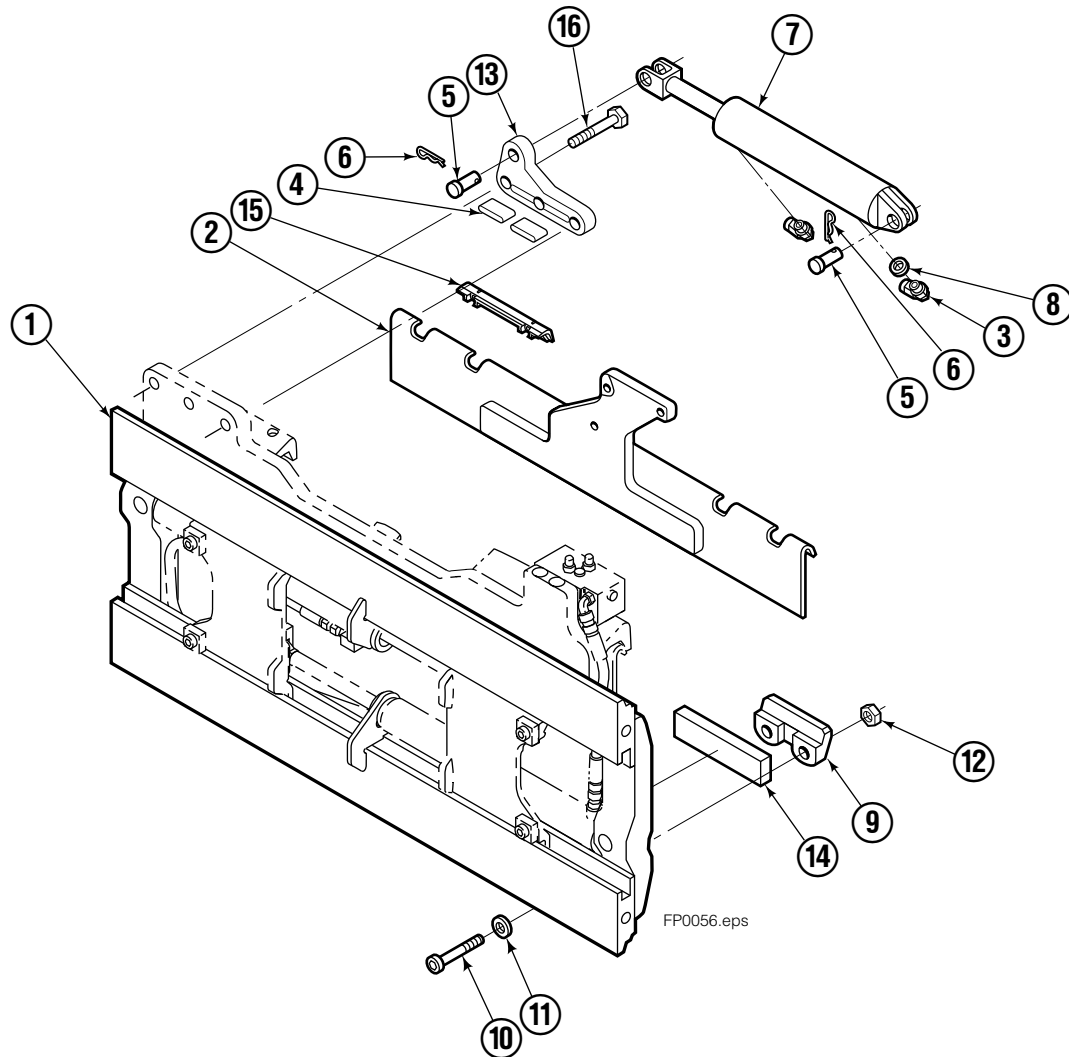

Publications

GA0006.eps

100F	
PART NO.	DESCRIPTION
	Parts Manual
208743	Service Manual
688261	Operators Guide
207363	Installation Instructions
680664	Servicing Cascade Cylinders-VHS
679929	Tool Catalog
673964	Literature Index Order Form

Safety Decals

FP0033.eps

Mounting Group Sideshifting

Reference:
BC-106
SK-6042
2S-4096

100F							
REF	QTY	PART NO.	DESCRIPTION	REF	QTY	PART NO.	DESCRIPTION
		8485-1●	Sideshifting Mounting-49" ■	9	2	678034	Lower Hook
1	1	8476-2	Frame-49" ■	10	4	638601	Capscrew
2	1	8484-1	Anchor Bracket-49" ■	11	4	667225	Washer
3	2	601676	Fitting, 6-6	12	4	553857	Nut
4	2	209542	Key	13	1	209309	Lug
5	2	678528	Clevis Pin	14	2	676650	Lower Bearing
6	2	672726	Hairpin Cotter	15	2	672018	Upper Bearing
◆7	1	676649	Cylinder Assembly	16	3	752907	Capscrew, M20x50 Lg-8.8
8	1	675550	Washer (orifice .085)				

- Carriage width.
- Includes items 2 through 17.
- ◆ See Cylinder page for parts breakdown.

Sideshift Cylinder

FP0029.ill

REF	QTY	PART NO.	DESCRIPTION
		676649	Cylinder Assembly
1	1	553717	Nut
■ 2	1	662456	Seal
3	1	553527	Piston
■ 4	1	636852	Wiper
■ 5	1	649817	Back-up Ring
6	1	675550	Washer (orifice .085)
7	1	676776	Shell
8	1	553530	Rod
■ 9	1	2789	O-Ring
■ 10	1	615132	Back-up Ring
11	1	553528	Retainer
12	1	553688	Retaining Ring
13	1	7211	Snap Ring
■ 14	1	662447	Seal
		553866	Service Kit