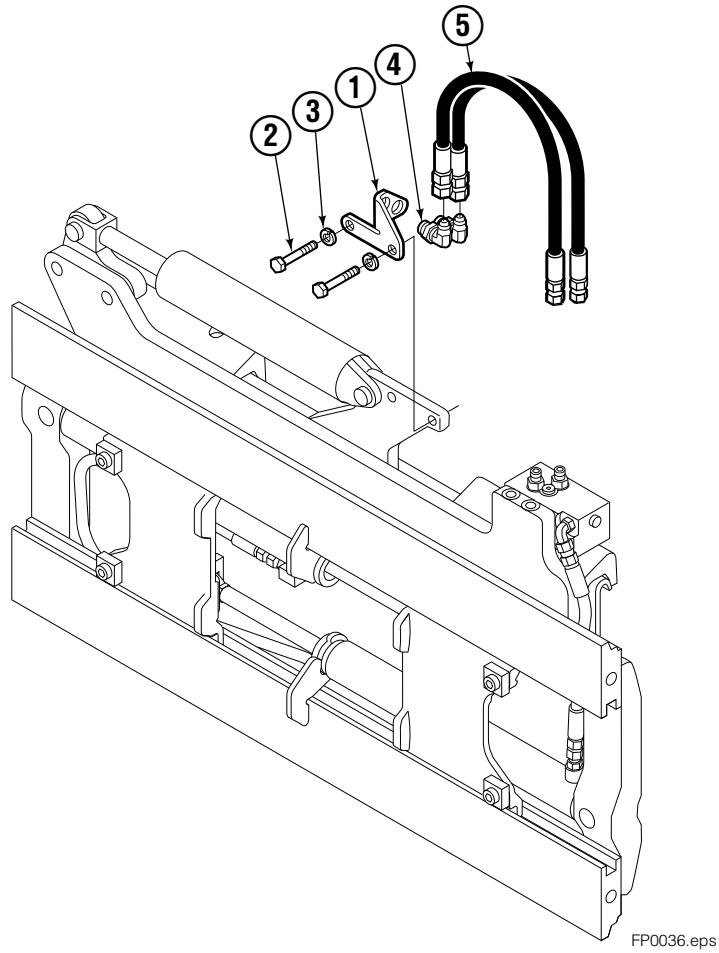

■ Carriage width.

● Included in Service Kit 564453.

Flow Divider Group

100F			
REF	QTY	PART NO.	DESCRIPTION
		209504	Flow Divider Group
1	1	■ 209310	Valve
2	1	209311	Valve Body
3	1	201527	Cartridge-Combiner
4	2	663694	Fitting, 3
5	2	604511	Fitting, 6-6
6	1	601676	Fitting, 6-6
7	1	679992	Service Kit
8	3	685105	Capscrew
9	3	678993	Lockwasher
10	2	207300	O-Ring
11	1	604511	Fitting, 6-6
12	2	2680	Fitting, 6-6
13	2	604510	Fitting, 6
14	1	605743	Fitting, 6-6

■ Includes items 1 through 7.

Backrests

100F			
REF	QTY	PART NO.	DESCRIPTION
1	1	209474	Backrest-49"x36" in. (1245x915 mm) ■
2	4	684586	Lockwasher
3	4	200173	Capscrew

■ Width by Height.

Ref: S-4098

Standard Installation Group

100F			
REF	QTY	PART NO.	DESCRIPTION
		209506	Installation Group
1	1	207314	Bracket
2	2	762899	Cap screw, M10X20-8.8
3	2	681238	Lockwasher
4	2	2453	Fitting, 8-8
5	2	207425	Hose

Do you have questions you need answered right now? Call your nearest Cascade Parts Department.