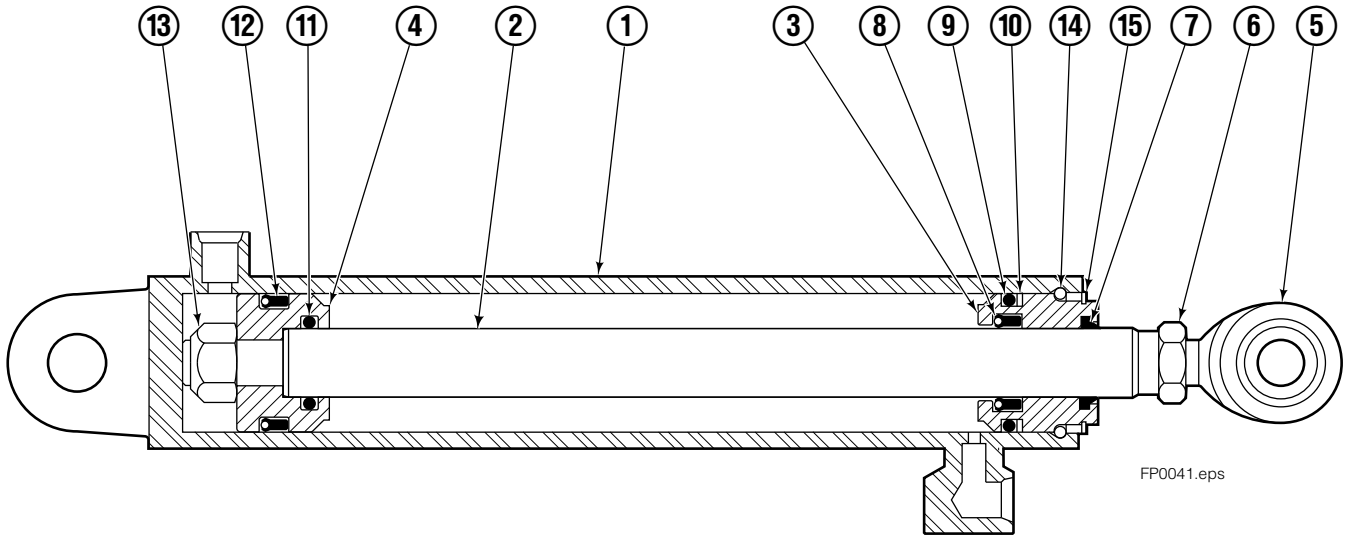

Left Hand Cylinder

FP0041.eps

100F			
REF	QTY	PART NO.	DESCRIPTION
		209487	Cylinder Assembly - 49" ■
1	1	564487	Shell - 49" ■
2	1	564494	Rod - 49" ■
3	1	564451	Retainer
4	1	562056	Piston
5	1	564452	Rod End
6	1	5721	Nut
● 7	1	564408	Rod Wiper
● 8	1	564406	Rod Seal
● 9	1	562127	O-Ring
● 10	1	563388	Back-up Ring
● 11	1	563278	O-Ring
● 12	1	564141	Piston Seal
13	1	678019	Piston Nut
14	1	562942	Retaining Ring
15	1	562951	Snap Ring
16	1	---	Spacer
		564453	Service Kit

- Carriage width.
- Included in Service Kit 564453.