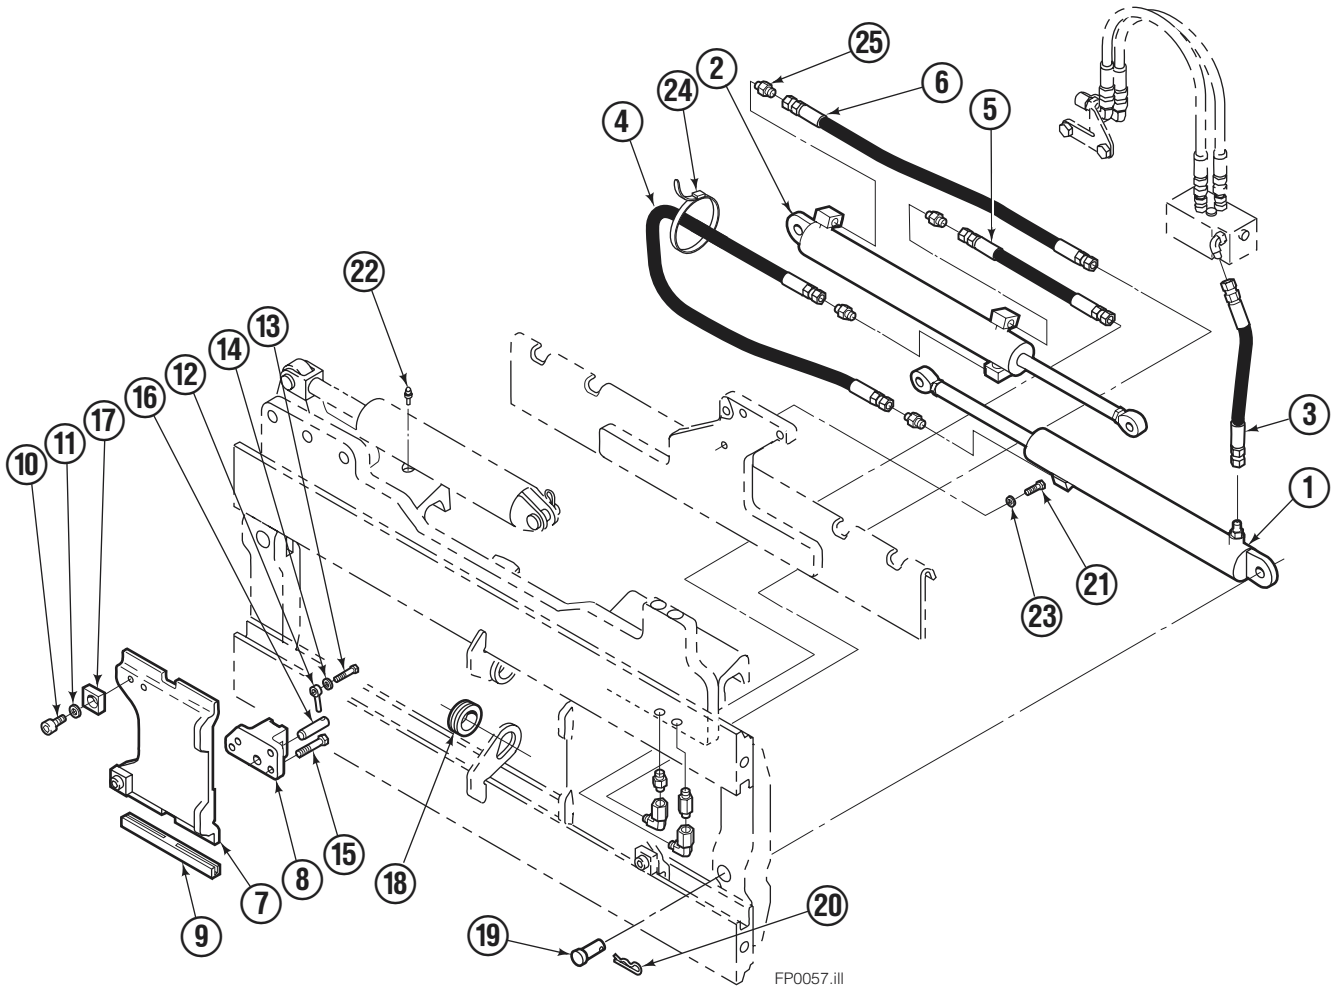

Hydraulic/Fork Group

FP0057.ill

100F

REF	QTY	PART NO.	DESCRIPTION	REF	QTY	PART NO.	DESCRIPTION
		●379209	Hydraulic Group-49" ■	13	2	763169	Capscrew
		□209502	Fork Group	14	2	680217	Lockwasher
◆1	1	209487	Cylinder Assembly L. H. 49" ■	15	8	681370	Capscrew
▼2	1	209494	Cylinder Assembly R. H. 49" ■	16	2	209308	Pin
3	1	204224	Hose-49" ■	17	4	209306	Block
4	1	209522	Hose-49" ■	18	2	209305	Grommet
5	1	209528	Hose-49" ■	19	2	661675	Clevis Pin
6	1	209530	Hose-49" ■	20	2	672726	Hairpin Cotter
7	2	209391	Fork Carrier	21	1	763022	Capscrew
8	2	209280	Lug	22	2	7403	Grease Fitting
9	4	209303	Bearing	23	1	681238	Lockwasher
10	4	768838	Capscrew	24	1	200008	Cable Tie
11	4	678992	Lockwasher	25	5	604511	Fitting, 6-6
12	2	206923	Eyebolt				

- Carriage width.
- See L.H. Cylinder page for parts breakdown.
- ▼ See R.H. Cylinder for parts breakdown.

- Includes items 1 through 6.
- Includes items 7 through 25.