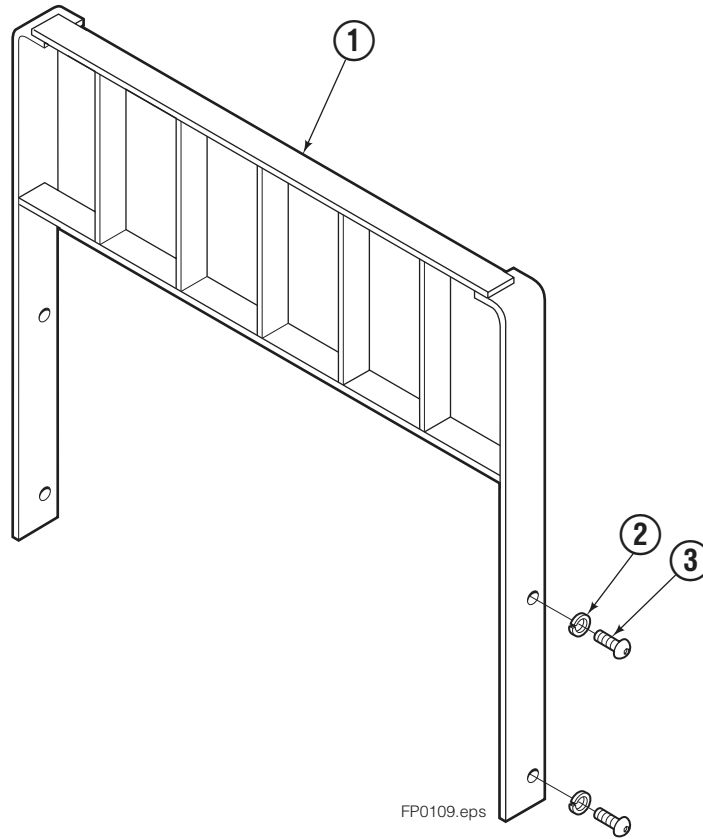

Backrest

REF	QTY	PART NO.	DESCRIPTION
1	1	383815	Backrest, 41 x 30 in. ◆
2	4	684586	Lockwasher, M16
3	4	200173	Capscrew, M16 x 35

◆ Width x Height.

Reference: S-3979, Common Parts 684740.