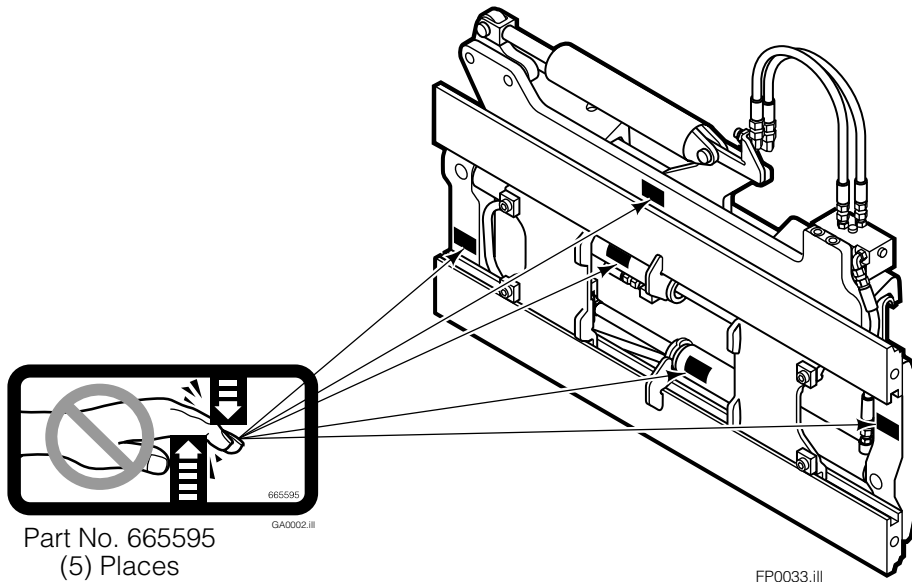

Safety Decals

Mounting Group Sideshifting

Reference:
BC-101
SK-5981
Mtg: 2S-3988
Frame: 4S-3972

55F							
REF	QTY	PART NO.	DESCRIPTION	REF	QTY	PART NO.	DESCRIPTION
		207327	Sideshifting Mounting ●	10	4	667225	Washer
1	1	395316	Frame	11	6	766154	Capscrew, M16x2,0x40-8.8
2	1	207185	Anchor Bracket	12	4	678990	Nut
3	2	601676	Fitting, 6-6	13	1	206909	Lug
4	1	206917	Center Bearing – 49" only	14	1	206910	Spacer
5	2	678525	Clevis Pin	15	2	684355	Lockwasher
6	2	672726	Hairpin Cotter	16	2	204187	Upper Bearing
7	1	675548	Cylinder Assembly ◆	17	2	207209	Lower Bearing
8	1	675550	Washer (orifice .085)	18	2	207578	Hose
9	2	204186	Lower Hook				