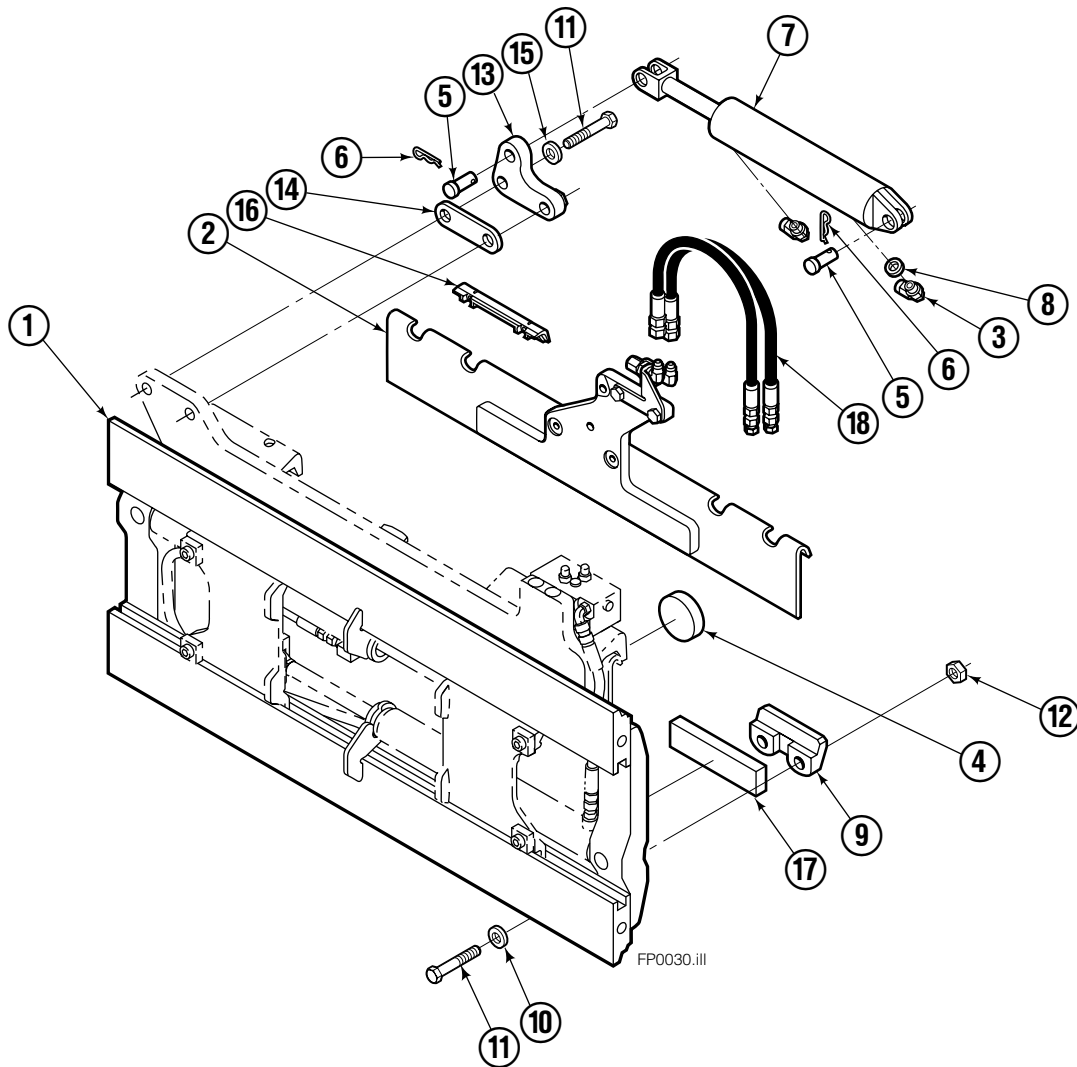

Safety Decals

Mounting Group Sideshifting

Reference:
BC-101
SK-5981
Mtg: 2S-3988
Frame: 4S-3972

55F							
REF	QTY	PART NO.	DESCRIPTION	REF	QTY	PART NO.	DESCRIPTION
		207327	Sideshifting Mounting ●	10	4	667225	Washer
1	1	395316	Frame	11	6	766154	Capscrew, M16x2,0x40-8.8
2	1	207185	Anchor Bracket	12	4	678990	Nut
3	2	601676	Fitting, 6-6	13	1	206909	Lug
4	1	206917	Center Bearing – 49" only	14	1	206910	Spacer
5	2	678525	Clevis Pin	15	2	684355	Lockwasher
6	2	672726	Hairpin Cotter	16	2	204187	Upper Bearing
7	1	675548	Cylinder Assembly ◆	17	2	207209	Lower Bearing
8	1	675550	Washer (orifice .085)	18	2	207578	Hose
9	2	204186	Lower Hook				

● Includes items 2 through 17.

◆ See Cylinder page for parts breakdown.

Sideshift Cylinder ITA Class III

FP0126.ill

55F			
REF	QTY	PART NO.	DESCRIPTION
		675548	Cylinder Assembly
1	1	553857	Nut
2	1	662452	■ Seal
3	1	553501	Piston
4	1	636851	■ Wiper
5	1	638247	■ Back-up Ring
6	1	675550	Washer (orifice .085 in.)
7	1	675549	Shell
8	1	553449	Rod
9	1	2785	■ O-Ring
10	1	615128	■ Back-up Ring
11	1	553500	Retainer
12	1	553856	Retaining Ring
13	1	7202	Snap Ring
14	1	641835	■ Seal
		553861	Service Kit

■ Included in Service Kit 553861.

Hydraulic/Fork Group

Reference:
BC-101
SK-5981

55F							
REF	QTY	PART NO.	DESCRIPTION	REF	QTY	PART NO.	DESCRIPTION
	●	207221	Hydraulic Group-41" ■	13	2	763169	Capscrew
	□	206912	Fork Group	14	2	680217	Lockwasher
1	1	583944	Cylinder Assembly L. H. ◆	15	8	206924	Capscrew
2	1	583952	Cylinder Assembly R. H. ▼	16	2	206925	Pin
3	1	207567	Hose	17	4	207552	Block
4	1	207568	Hose	18	2	206916	Grommet
5	1	207565	Hose	19	2	206926	Clevis Pin
6	1	207569	Hose	20	2	207210	Hairpin Cotter
7	2	207208	Fork Carrier	21	2	768551	Capscrew
8	2	206914	Lug	22	2	7403	Grease Fitting
9	4	206915	Bearing	23	1	768753	Setscrew
10	4	206922	Capscrew	24	1	207211	Jam Nut
11	4	678991	Lockwasher	25	1	200008	Cable Tie
12	2	206923	Eyebolt	26	6	617915	Fitting, 4-4