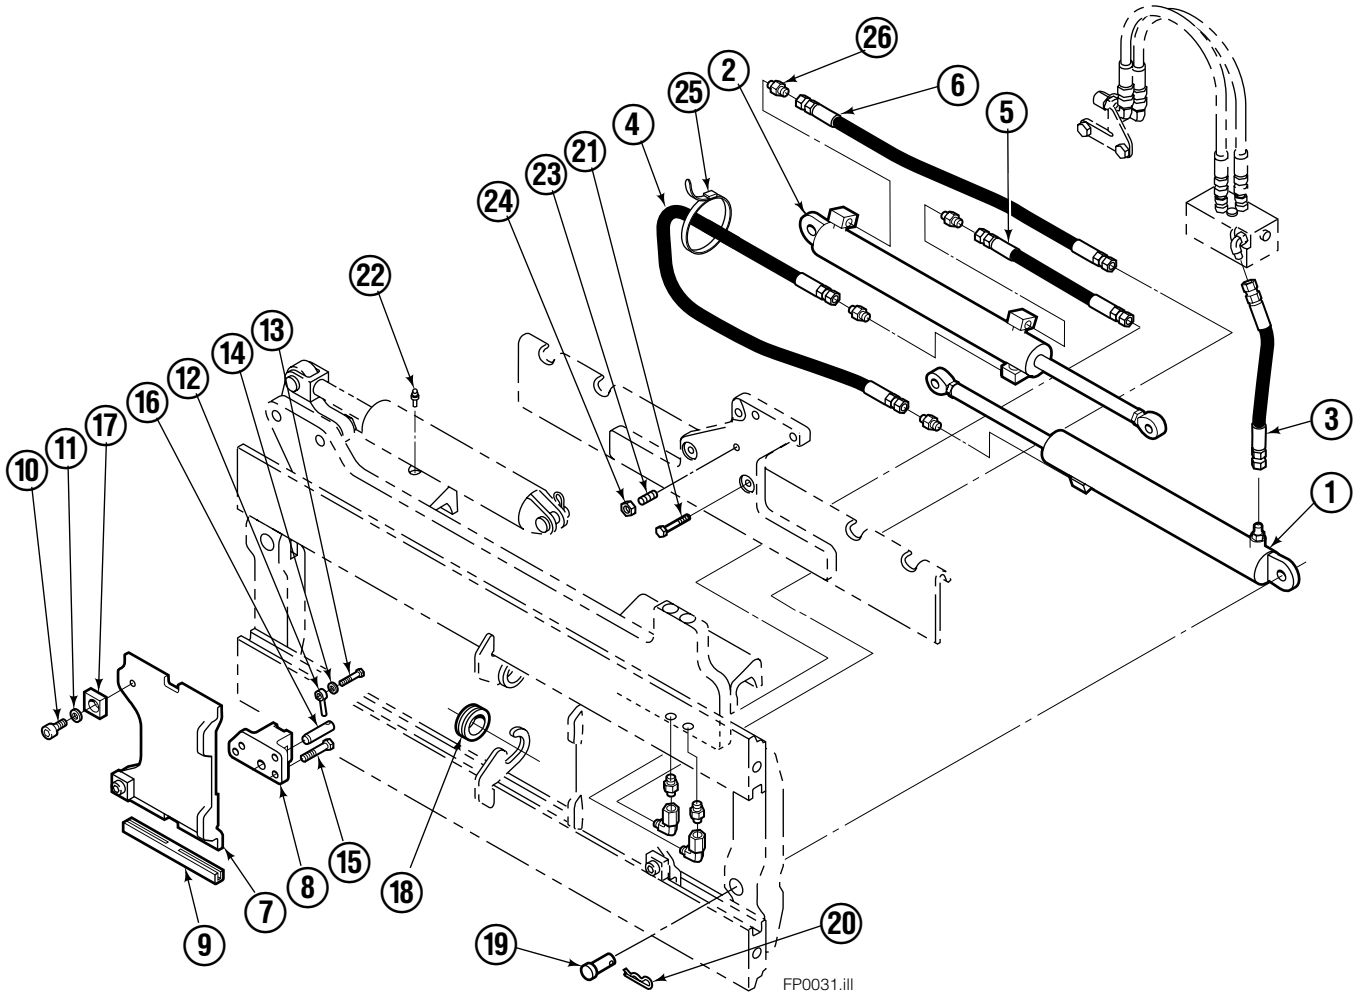

Safety Decals

Mounting Group Sideshifting

Reference:
BC-101
SK-5981
Mtg: 2S-3988
Frame: 4S-3972

55F							
REF	QTY	PART NO.	DESCRIPTION	REF	QTY	PART NO.	DESCRIPTION
		207327	Sideshifting Mounting ●	10	4	667225	Washer
1	1	395316	Frame	11	6	766154	Capscrew, M16x2,0x40-8.8
2	1	207185	Anchor Bracket	12	4	678990	Nut
3	2	601676	Fitting, 6-6	13	1	206909	Lug
4	1	206917	Center Bearing – 49" only	14	1	206910	Spacer
5	2	678525	Clevis Pin	15	2	684355	Lockwasher
6	2	672726	Hairpin Cotter	16	2	204187	Upper Bearing
7	1	675548	Cylinder Assembly ◆	17	2	207209	Lower Bearing
8	1	675550	Washer (orifice .085)	18	2	207578	Hose
9	2	204186	Lower Hook				

● Includes items 2 through 17.

◆ See Cylinder page for parts breakdown.

Sideshift Cylinder ITA Class III

FP0126.ill

55F			
REF	QTY	PART NO.	DESCRIPTION
		675548	Cylinder Assembly
1	1	553857	Nut
2	1	662452	■ Seal
3	1	553501	Piston
4	1	636851	■ Wiper
5	1	638247	■ Back-up Ring
6	1	675550	Washer (orifice .085 in.)
7	1	675549	Shell
8	1	553449	Rod
9	1	2785	■ O-Ring
10	1	615128	■ Back-up Ring
11	1	553500	Retainer
12	1	553856	Retaining Ring
13	1	7202	Snap Ring
14	1	641835	■ Seal
		553861	Service Kit

■ Included in Service Kit 553861.

Hydraulic/Fork Group

Reference:
BC-101
SK-5981

55F							
REF	QTY	PART NO.	DESCRIPTION	REF	QTY	PART NO.	DESCRIPTION
	●	207221	Hydraulic Group-41" ■	13	2	763169	Capscrew
	□	206912	Fork Group	14	2	680217	Lockwasher
1	1	583944	Cylinder Assembly L. H. ◆	15	8	206924	Capscrew
2	1	583952	Cylinder Assembly R. H. ▼	16	2	206925	Pin
3	1	207567	Hose	17	4	207552	Block
4	1	207568	Hose	18	2	206916	Grommet
5	1	207565	Hose	19	2	206926	Clevis Pin
6	1	207569	Hose	20	2	207210	Hairpin Cotter
7	2	207208	Fork Carrier	21	2	768551	Capscrew
8	2	206914	Lug	22	2	7403	Grease Fitting
9	4	206915	Bearing	23	1	768753	Setscrew
10	4	206922	Capscrew	24	1	207211	Jam Nut
11	4	678991	Lockwasher	25	1	200008	Cable Tie
12	2	206923	Eyebolt	26	6	617915	Fitting, 4-4