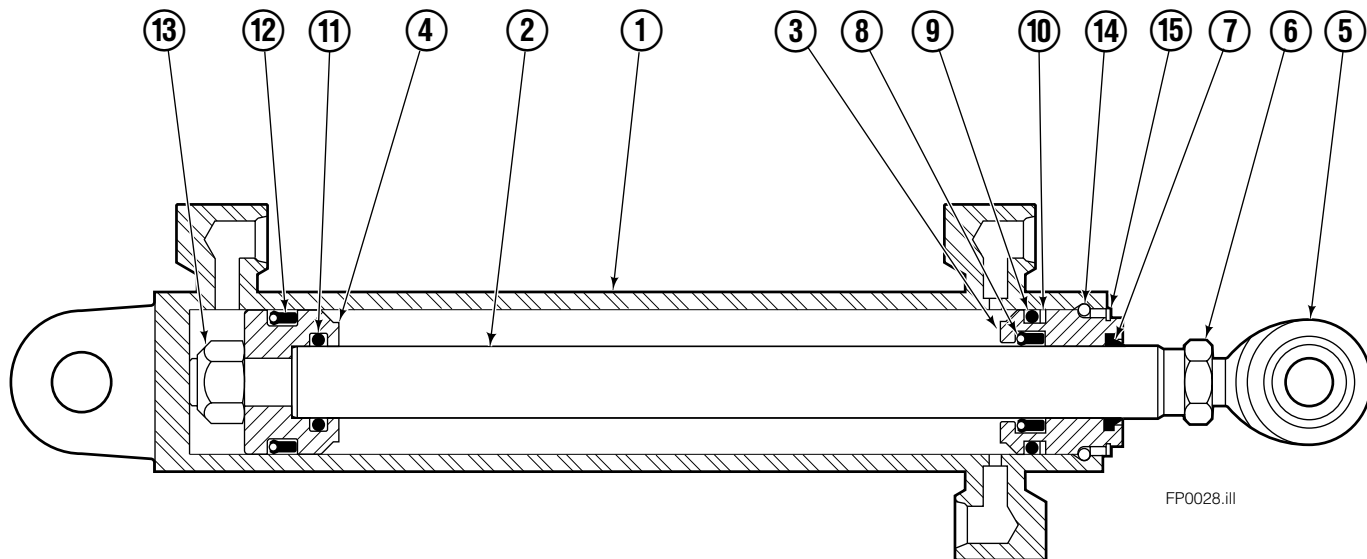

■ Included in Service Kit 553861.

Hydraulic/Fork Group

Reference:
BC-101
SK-5981

55F							
REF	QTY	PART NO.	DESCRIPTION	REF	QTY	PART NO.	DESCRIPTION
	●	207221	Hydraulic Group-41" ■	13	2	763169	Capscrew
	□	206912	Fork Group	14	2	680217	Lockwasher
1	1	583944	Cylinder Assembly L. H. ◆	15	8	206924	Capscrew
2	1	583952	Cylinder Assembly R. H. ▼	16	2	206925	Pin
3	1	207567	Hose	17	4	207552	Block
4	1	207568	Hose	18	2	206916	Grommet
5	1	207565	Hose	19	2	206926	Clevis Pin
6	1	207569	Hose	20	2	207210	Hairpin Cotter
7	2	207208	Fork Carrier	21	2	768551	Capscrew
8	2	206914	Lug	22	2	7403	Grease Fitting
9	4	206915	Bearing	23	1	768753	Setscrew
10	4	206922	Capscrew	24	1	207211	Jam Nut
11	4	678991	Lockwasher	25	1	200008	Cable Tie
12	2	206923	Eyebolt	26	6	617915	Fitting, 4-4

■ Carriage width.
◆ See L.H. Cylinder page for parts breakdown.
▼ See R.H. Cylinder page for parts breakdown.

● Includes items 1 through 6.
□ Includes items 7 through 26.

Left Hand Cylinder

55F			
REF	QTY	PART NO.	DESCRIPTION
		583944	Cylinder Assembly – 41" ■
1	1	564169	Shell – 41" ■
2	1	564185	Rod – 41" ■
3	1	684644	Retainer
4	1	685665	Piston
5	1	564193	● Rod End
6	1	5718	● Nut
7	1	636850	● Rod Wiper
8	1	646540	● Rod Seal
9	1	2718	● O-Ring
10	1	615122	● Back-up Ring
11	1	2710	● O-Ring
12	1	633728	● Piston Seal
13	1	563462	Piston Nut
14	1	563916	Retaining Ring
15	1	3137	Snap Ring
		684827	Service Kit

■ Carriage width.

● Included in Service Kit 684827.

Reference: 2S-6140, 2S-6141.

Right Hand Cylinder

FP0028.iii

55F			
REF	QTY	PART NO.	DESCRIPTION
		583952	Cylinder Assembly – 41" ■
1	1	564177	Shell – 41" ■
2	1	564185	Rod – 41" ■
3	1	684644	Retainer
4	1	685665	Piston
5	1	564193	● Rod End
6	1	5718	● Nut
7	1	636850	● Rod Wiper
8	1	646540	● Rod Seal
9	1	2718	● O-Ring
10	1	615122	● Back-up Ring
11	1	2710	● O-Ring
12	1	633728	● Piston Seal
13	1	563462	Piston Nut
14	1	563916	Retaining Ring
15	1	3137	Snap Ring
		684827	Service Kit