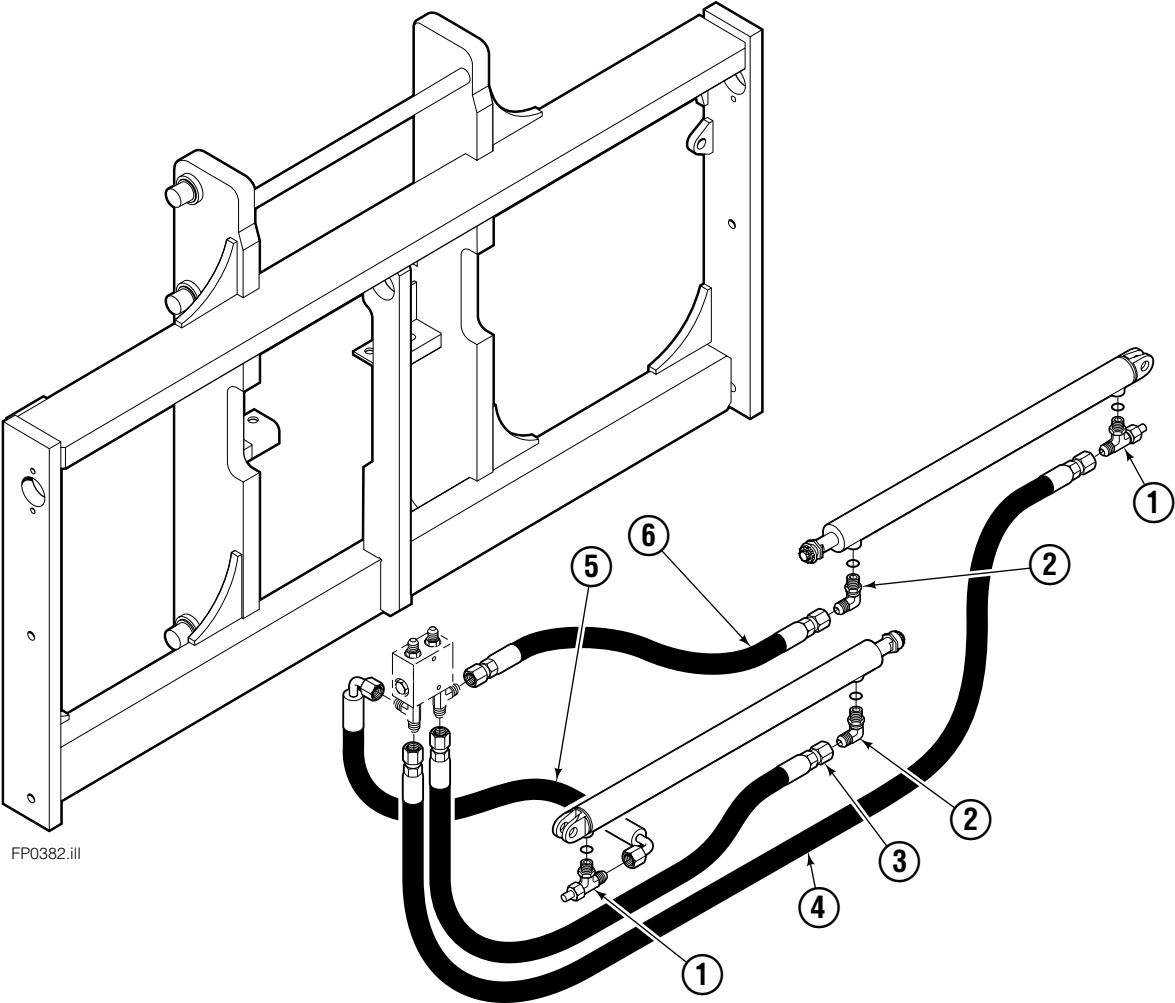

Hydraulic Group

FP0382.ill

REF	QTY	PART NO.	DESCRIPTION
		6005811	Hydraulic Group
1	2	617487	Restrictor Tee Fitting ▲
2	2	2680	Fitting-90, 6-6
3	1	6012258	Hose-6, 47 in.L
4	1	3009235	Hose-6, 66 in.L
5	1	6012257	Hose-6, 11 in.L
6	1	675057	Hose-6, 50 in.L

▲ See Restrictor Fitting page for parts breakdown.