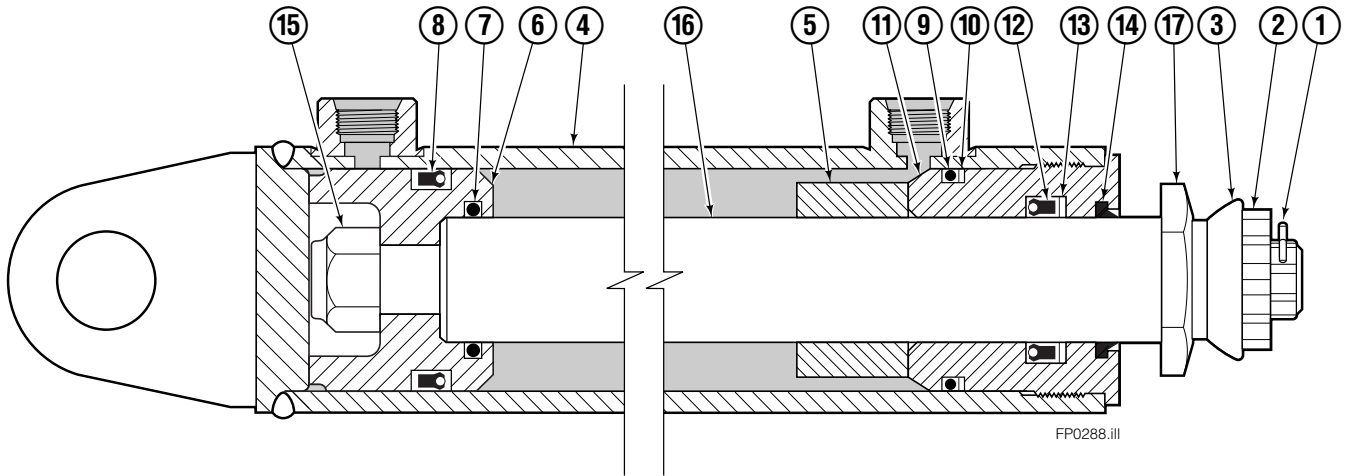

Cylinder

150J			
REF	QTY	PART NO.	DESCRIPTION
		6008038	Cylinder Assembly
1	2	6510	Cotter Pin
2	2	667624	Nut Retainer
3	2	667625	Spherical Nut
4	1	3013196	Shell
5	1	6010941	Spacer
6	1	558200	Piston
7	1	2716	O-Ring ▲
8	1	662452	Seal ▲
9	1	2785	O-Ring ▲
10	1	615128	Back-Up Ring ▲
11	1	563906	Retainer
12	1	662448	Seal ▲
13	1	638243	Nylon Ring ▲
14	1	636853	Wiper ▲
15	1	667623	Nut
16	1	6008040	Rod
17	1	667626	Washer
	1	671047	Seal Loader, Piston ▲
	1	671051	Seal Loader, Retainer ▲
		668021	Service Kit

▲ Included in Service Kit 668021.

Reference: S-20040, S-20101, S-20108.