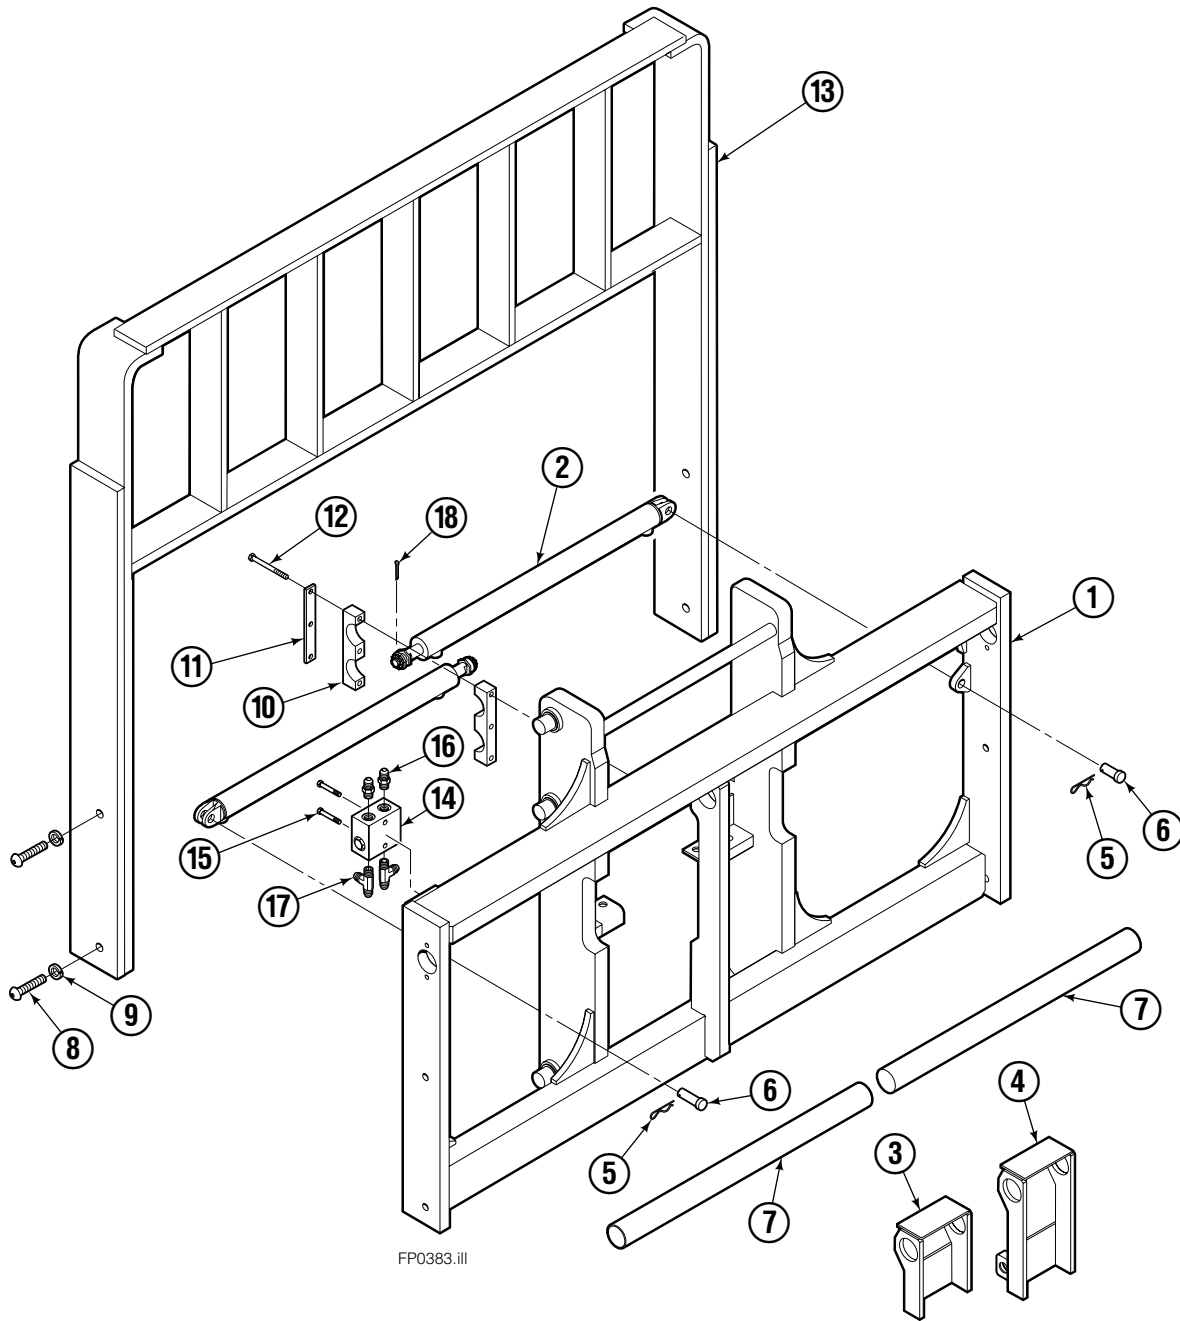

# Carriage, Backrest Assembly

REF	QTY	PART NO.	DESCRIPTION	REF	QTY	PART NO.	DESCRIPTION
		6008737	Carriage Assembly	10	2	3014343	Clamp
1	1	6008738	Carriage Weldment	11	1	3014344	Clamp Support
2	2	6008038	Cylinder ▲	12	3	684800	Capscrew, M12x100
3	1	6008037	Fork Carrier-RH	13	1	6008647	Backrest
4	1	6008032	Fork Carrier-LH	14	1	6003463	Cross-Over Relief Valve ●
5	2	672726	Hair Pin Cotter	15	2	768798	Capscrew-SH, M8x45 ●
6	2	678528	Clevis Pin	16	2	611288	Fitting-STR, 6-6 ●
7	2	3018480	Shaft	17	2	611329	Fitting, Tee 6-6 ●
8	4	200173	Capscrew-BH, M16x35	18	2	6510	Cotter Pin
9	4	684586	Lockwasher, M16				