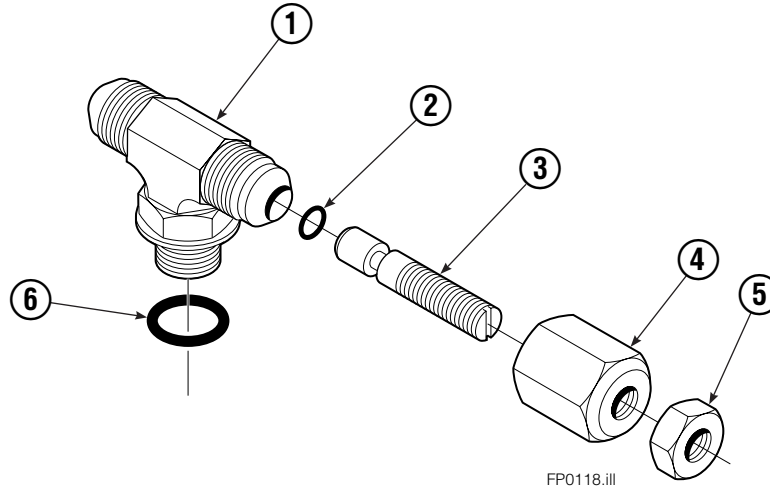

Restrictor Fitting

REF	QTY	PART NO.	DESCRIPTION
		617487	Restrictor Assembly
1	1	617486	Tee
2	1	2698	O-Ring
3	1	11100	Setscrew
4	1	11099	Cap
5	1	5715	Jam Nut
6	1	2840	O-Ring