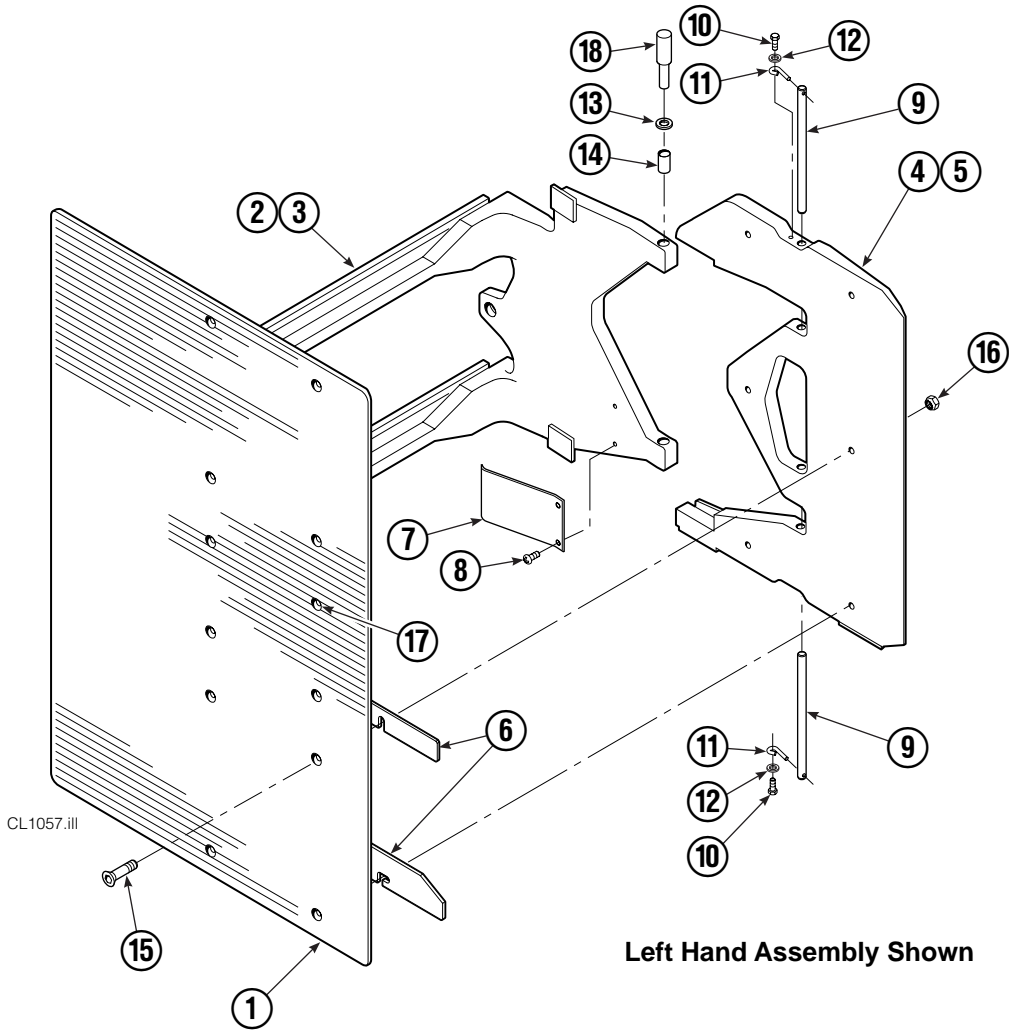

■ Includes two .015 Shims, and eight .020 Shims.

▲ See Cylinder page or parts breakdown.

Reference: Base Unit 3012337, SK-6390 R-3.

Valve Group

REF	QTY	PART NO.	DESCRIPTION	REF	QTY	PART NO.	DESCRIPTION
		6016945	Valve Group	12	2	2840	O-Ring ●
		343684	Valve Assembly	13	2	673098	Spring
1	1	667490	Special Fitting	14	2	667492	Poppet
2	1	2841	O-Ring ●	15	1	673089	Spool Assembly
3	1	667471	Spool	16	2	667491	Sleeve
4	2	609453	Fitting, 10	17	1	343685	Valve Body
5	2	667487	Spring	18	1	661347	Service Kit ●
6	7	604510	Fitting, 6	19	1	334615	Relief Valve
7	1	678270	Check Valve – VPO	20	1	684625	Service Kit
8	2	659058	Check Valve – PO	21	1	343687	Relief Valve
9	2	667516	Service Kit ●	22	1	667510	Service Kit
10	1	679846	Low Flow Spool Kit	23	2	602580	Fitting, 8
11	2	667494	Fitting			667513	Service Kit

● Included in Service Kit 667513.

Cylinder

15D			
REF	QTY	PART NO.	DESCRIPTION
		204200	Cylinder Assembly
1	2	6510	Cotter Pin ■
2	2	667624	Nut Retainer ■
3	2	667625	Nut ■
4	1	559662	Shell
5	1	602580	Fitting
6	1	559702	Piston
7	1	2716	O-Ring ▲
8	1	557598	Seal ▲
9	1	2722	O-Ring ▲
10	1	615126	Back-Up Ring ▲
11	1	413799	Retainer
12	1	662448	Seal ▲
13	1	636853	Wiper ▲
14	1	667623	Nut
15	1	416991	Rod
16	1	667626	Washer
17	1	—	Spacer
18	1	671047	Seal Loader, Piston ▲
19	1	671051	Seal Loader, Retainer ▲
		560729	Service Kit

▲ Included in Service Kit 560729.

■ Included in Nut Service Kit 668926.

Reference: S-0283, S-0284

Arms and Pads

15D							
REF	QTY	PART NO.	DESCRIPTION	REF	QTY	PART NO.	DESCRIPTION
1	2	221510	Contact Pad – 30x48 in. ■	10	4	787372	Capscrew, M8 x 20
2	1	221534	Arm – LH	11	4	682999	Eye Pin
3	1	221489	Arm – RH	12	4	787398	Washer, M8
4	1	221499	Stabilizer – LH	13	8	675620	Washer, M10
5	1	221495	Stabilizer – RH	14	8	200590	Bushing
6	1	221501	Shim Kit	15	12	768706	Capscrew, M12 x 35
7	2	210154	Spring	16	12	773842	Nut, M12
8	4	203405	Capscrew, M10 x 16	17	▲	676841	Contact Pad Repair Kit
9	4	210161	Pin	18	1	675626	Tool – Bushing Driver