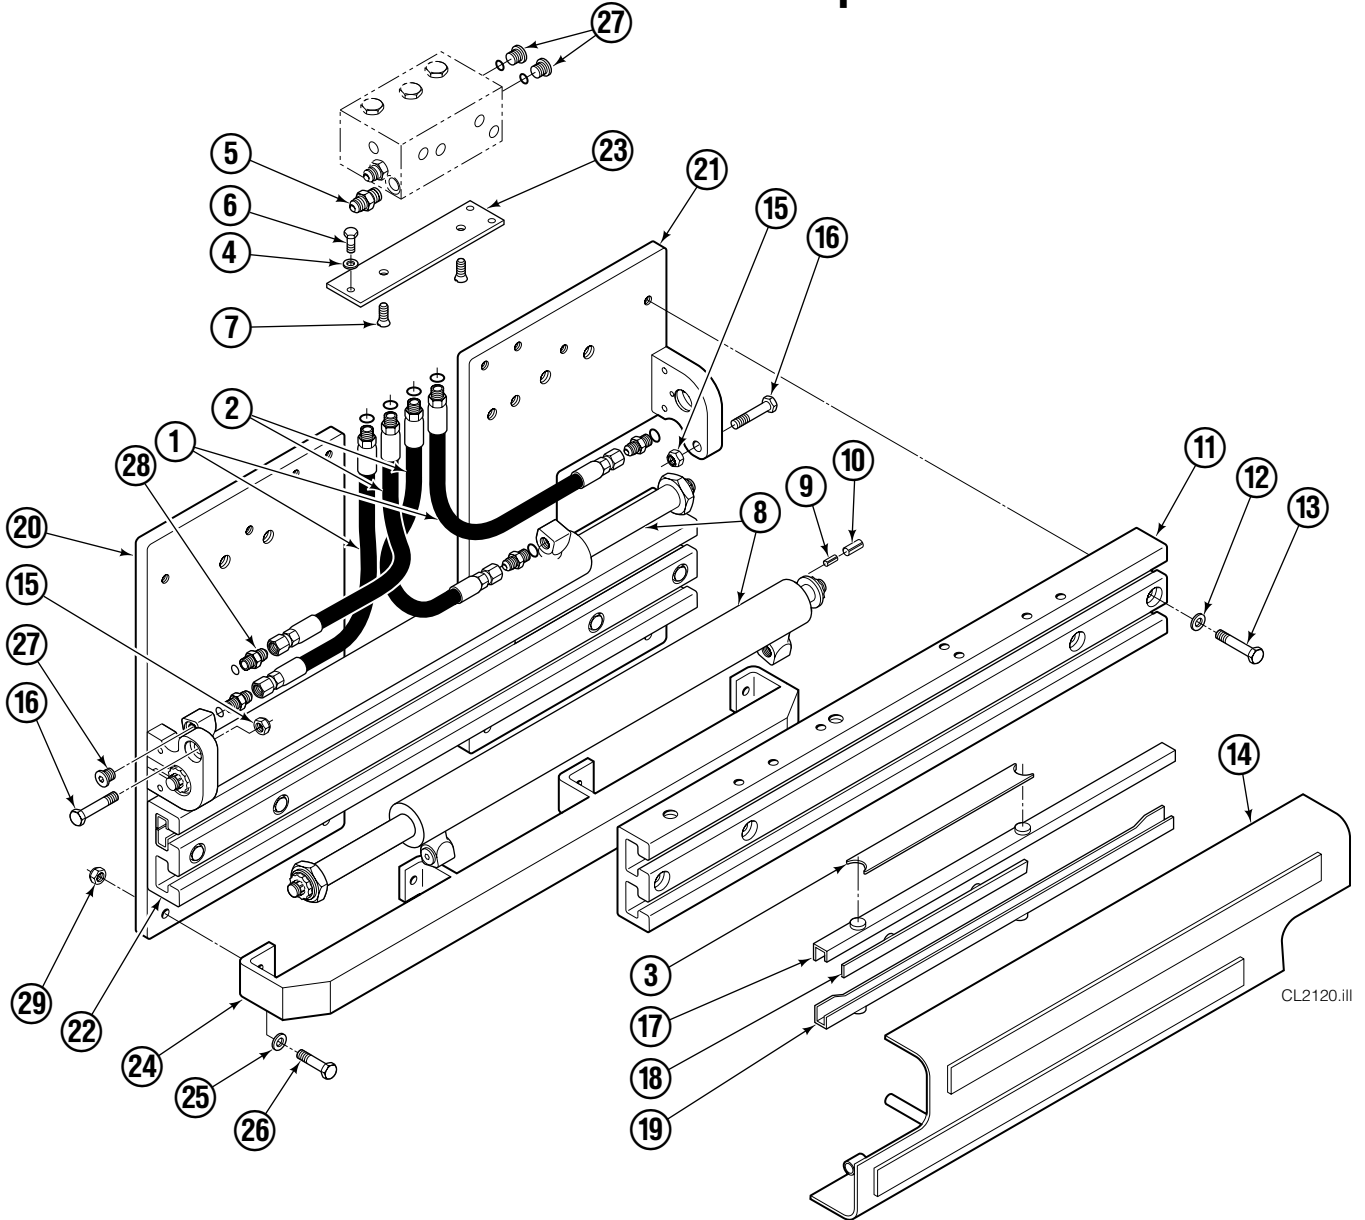

Internet: www.cascorp.com

Safety Decals

REF	QTY	PART NO.	DESCRIPTION
1	1	679150	No Step Decal
2	2	665595	No Hand Hold Decal
3	1	679059	Quick Change Hook Decal

Publications

PART NO.	DESCRIPTION
670487	Service Manual
670834	Operators Guide
670488	Installation Instructions
680664	Servicing Cascade Cylinders-VHS
679929	Tool Catalog
673964	Literature Index Order Form

Base Unit Group

CL2120.iii

15D

REF	QTY	PART NO.	DESCRIPTION	REF	QTY	PART NO.	DESCRIPTION
1	2	210436	Hose, 24.75 in.	16	2	768414	Capscrew, M12x65
2	2	210449	Hose, 18.25 in.	17	4	208858	Bearing
3	1	675326	Shim Kit ■	18	4	667663	Bearing
4	2	209021	Washer, M10	19	4	208857	Bearing
5	1	601377	Fitting, 8-8	20	1	220996	Mounting Plate - RH
6	2	684594	Capscrew, M10x20	21	1	220997	Mounting Plate - LH
7	2	766646	Capscrew, M10x20	22	1	221417	Frame - Lower
8	2	204200	Cylinder ▲	23	1	669957	Plate
9	2	768953	Roll Pin - Inner	24	1	671545	Bumper - Lower
10	2	769009	Roll Pin - Outer	25	4	683001	Washer
11	1	221280	Frame - Upper	26	4	768556	Capscrew, M12x45
12	8	667910	Washer	27	4	602580	Fitting, 8
13	8	684659	Capscrew, M12x75	28	4	611288	Fitting, 6-8
14	1	672331	Bumper	29	4	688387	Nut
15	2	763025	Nut, M12				

■ Includes two .015 Shims, and eight .020 Shims.

▲ See Cylinder page or parts breakdown.

Reference: Base Unit 3012337, SK-6390 R-3.

Valve Group

REF	QTY	PART NO.	DESCRIPTION	REF	QTY	PART NO.	DESCRIPTION
		6016945	Valve Group	12	2	2840	O-Ring ●
		343684	Valve Assembly	13	2	673098	Spring
1	1	667490	Special Fitting	14	2	667492	Poppet
2	1	2841	O-Ring ●	15	1	673089	Spool Assembly
3	1	667471	Spool	16	2	667491	Sleeve
4	2	609453	Fitting, 10	17	1	343685	Valve Body
5	2	667487	Spring	18	1	661347	Service Kit ●
6	7	604510	Fitting, 6	19	1	334615	Relief Valve
7	1	678270	Check Valve – VPO	20	1	684625	Service Kit
8	2	659058	Check Valve – PO	21	1	343687	Relief Valve
9	2	667516	Service Kit ●	22	1	667510	Service Kit
10	1	679846	Low Flow Spool Kit	23	2	602580	Fitting, 8
11	2	667494	Fitting			667513	Service Kit