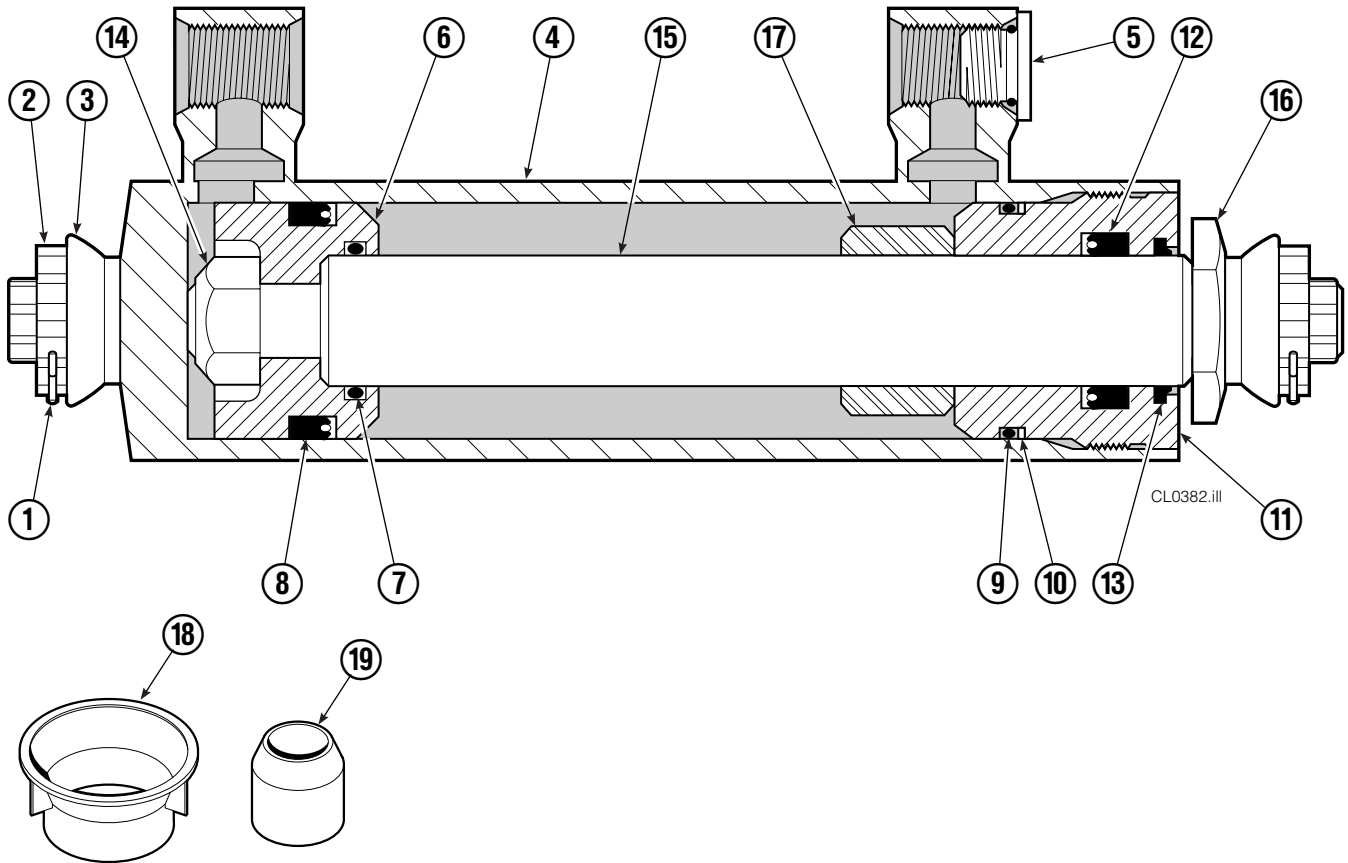

Cylinder

15D			
REF	QTY	PART NO.	DESCRIPTION
		204200	Cylinder Assembly
1	2	6510	Cotter Pin ■
2	2	667624	Nut Retainer ■
3	2	667625	Nut ■
4	1	559662	Shell
5	1	602580	Fitting
6	1	559702	Piston
7	1	2716	O-Ring ▲
8	1	557598	Seal ▲
9	1	2722	O-Ring ▲
10	1	615126	Back-Up Ring ▲
11	1	413799	Retainer
12	1	662448	Seal ▲
13	1	636853	Wiper ▲
14	1	667623	Nut
15	1	416991	Rod
16	1	667626	Washer
17	1	—	Spacer
18	1	671047	Seal Loader, Piston ▲
19	1	671051	Seal Loader, Retainer ▲
		560729	Service Kit

▲ Included in Service Kit 560729.

■ Included in Nut Service Kit 668926.

Reference: S-0283, S-0284