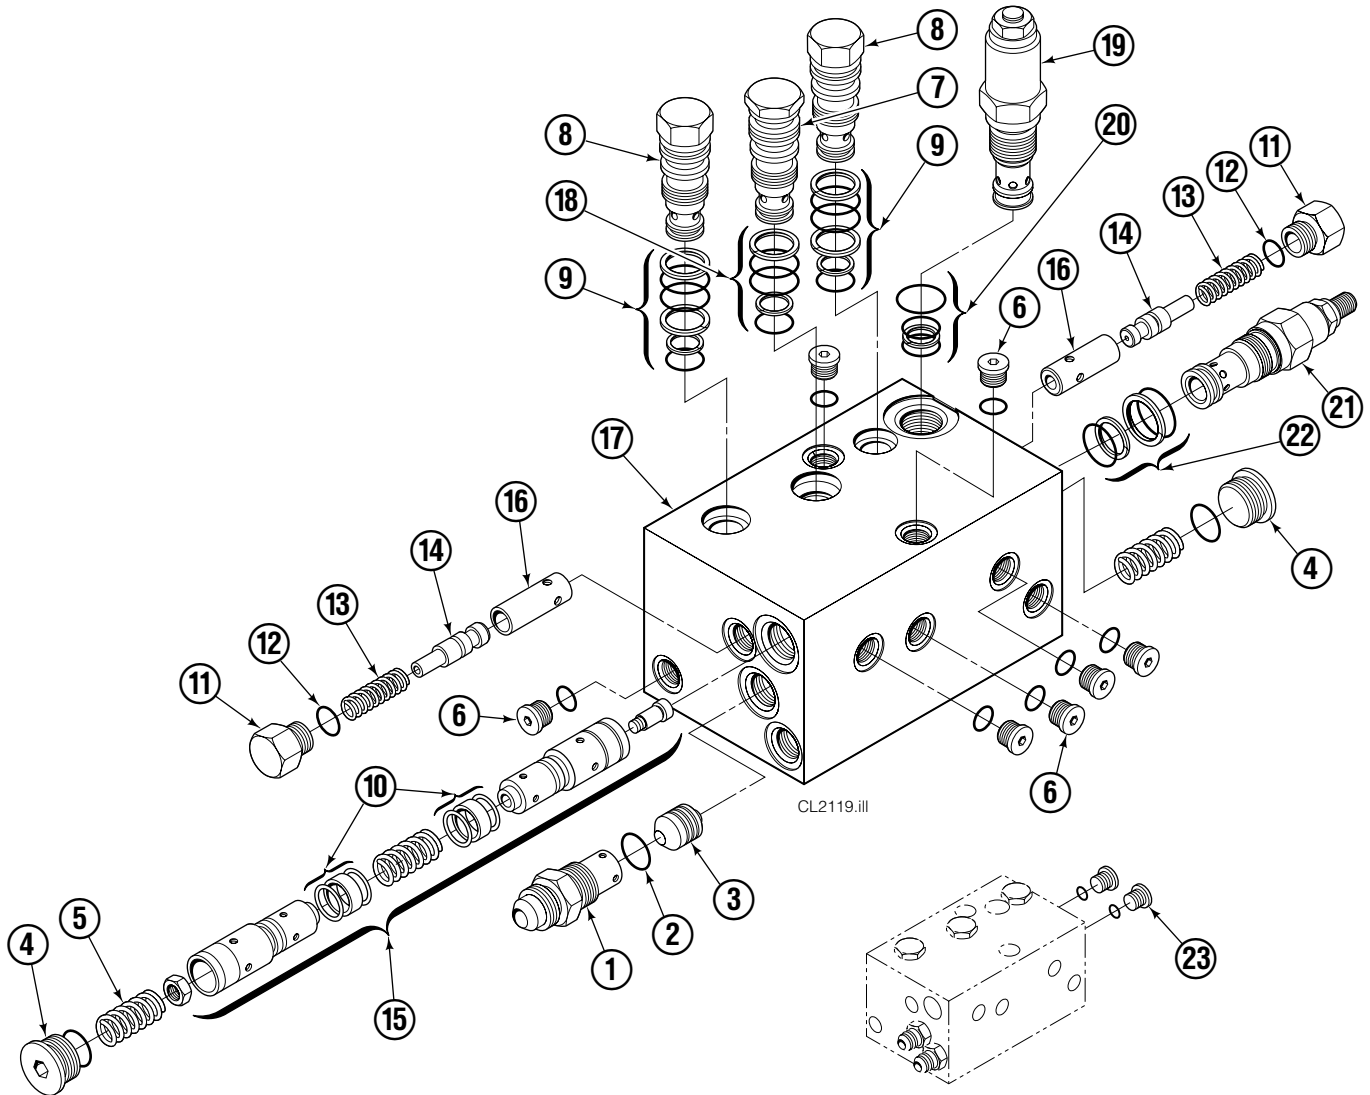

Base Unit Group

CL2120.iii

15D

REF	QTY	PART NO.	DESCRIPTION	REF	QTY	PART NO.	DESCRIPTION
1	2	210436	Hose, 24.75 in.	16	2	768414	Capscrew, M12x65
2	2	210449	Hose, 18.25 in.	17	4	208858	Bearing
3	1	675326	Shim Kit ■	18	4	667663	Bearing
4	2	209021	Washer, M10	19	4	208857	Bearing
5	1	601377	Fitting, 8-8	20	1	220996	Mounting Plate - RH
6	2	684594	Capscrew, M10x20	21	1	220997	Mounting Plate - LH
7	2	766646	Capscrew, M10x20	22	1	221417	Frame - Lower
8	2	204200	Cylinder ▲	23	1	669957	Plate
9	2	768953	Roll Pin - Inner	24	1	671545	Bumper - Lower
10	2	769009	Roll Pin - Outer	25	4	683001	Washer
11	1	221280	Frame - Upper	26	4	768556	Capscrew, M12x45
12	8	667910	Washer	27	4	602580	Fitting, 8
13	8	684659	Capscrew, M12x75	28	4	611288	Fitting, 6-8
14	1	672331	Bumper	29	4	688387	Nut
15	2	763025	Nut, M12				

■ Includes two .015 Shims, and eight .020 Shims.

▲ See Cylinder page or parts breakdown.

Reference: Base Unit 3012337, SK-6390 R-3.

Valve Group

REF	QTY	PART NO.	DESCRIPTION	REF	QTY	PART NO.	DESCRIPTION
		6016945	Valve Group	12	2	2840	O-Ring ●
		343684	Valve Assembly	13	2	673098	Spring
1	1	667490	Special Fitting	14	2	667492	Poppet
2	1	2841	O-Ring ●	15	1	673089	Spool Assembly
3	1	667471	Spool	16	2	667491	Sleeve
4	2	609453	Fitting, 10	17	1	343685	Valve Body
5	2	667487	Spring	18	1	661347	Service Kit ●
6	7	604510	Fitting, 6	19	1	334615	Relief Valve
7	1	678270	Check Valve – VPO	20	1	684625	Service Kit
8	2	659058	Check Valve – PO	21	1	343687	Relief Valve
9	2	667516	Service Kit ●	22	1	667510	Service Kit
10	1	679846	Low Flow Spool Kit	23	2	602580	Fitting, 8
11	2	667494	Fitting			667513	Service Kit