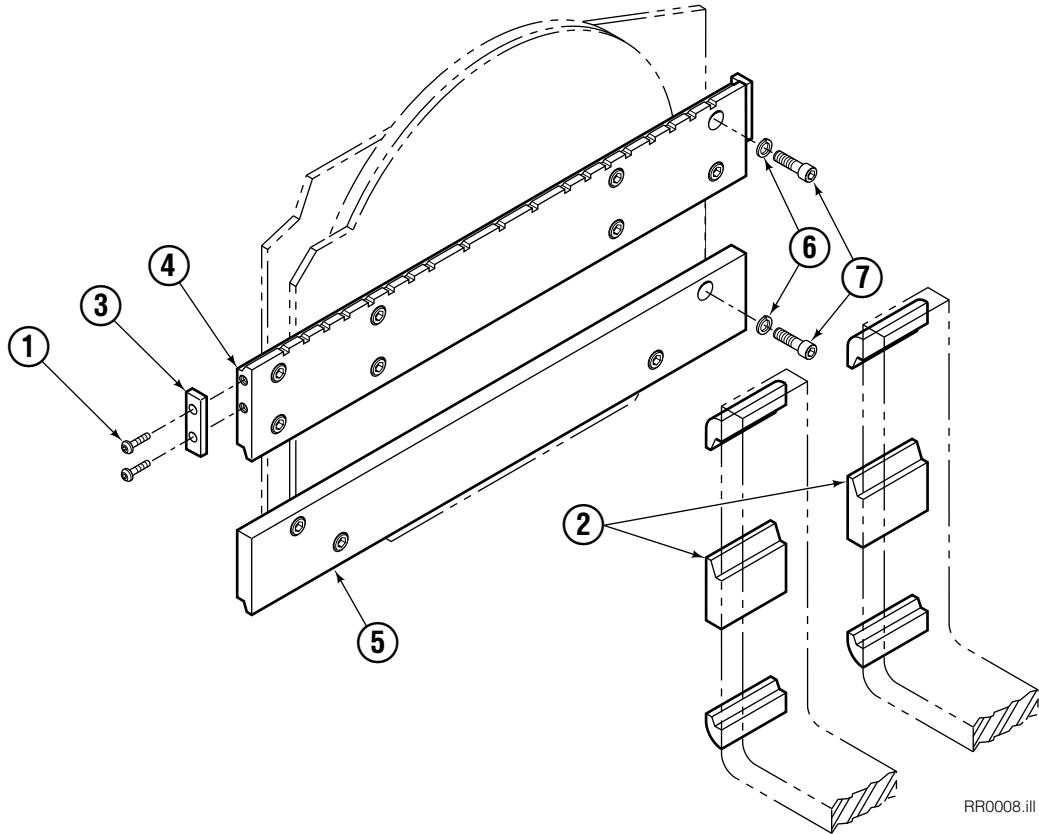

Fork Bar Group

RR0008.ill

65D/100D			
REF	QTY	PART NO.	DESCRIPTION
		625524	Fork Bar Group
1	4	4880	Capscrew, 1/2 NC x 1.0 GR8
2	2	689280	Hook
3	2	606988	Keeper
4	1	625527	Upper Bar
5	1	625528	Lower Bar
6	18	6448	Lockwasher, 3/4 ID
7	18	607103	Capscrew, 3/4 NC x 1.50 GR8