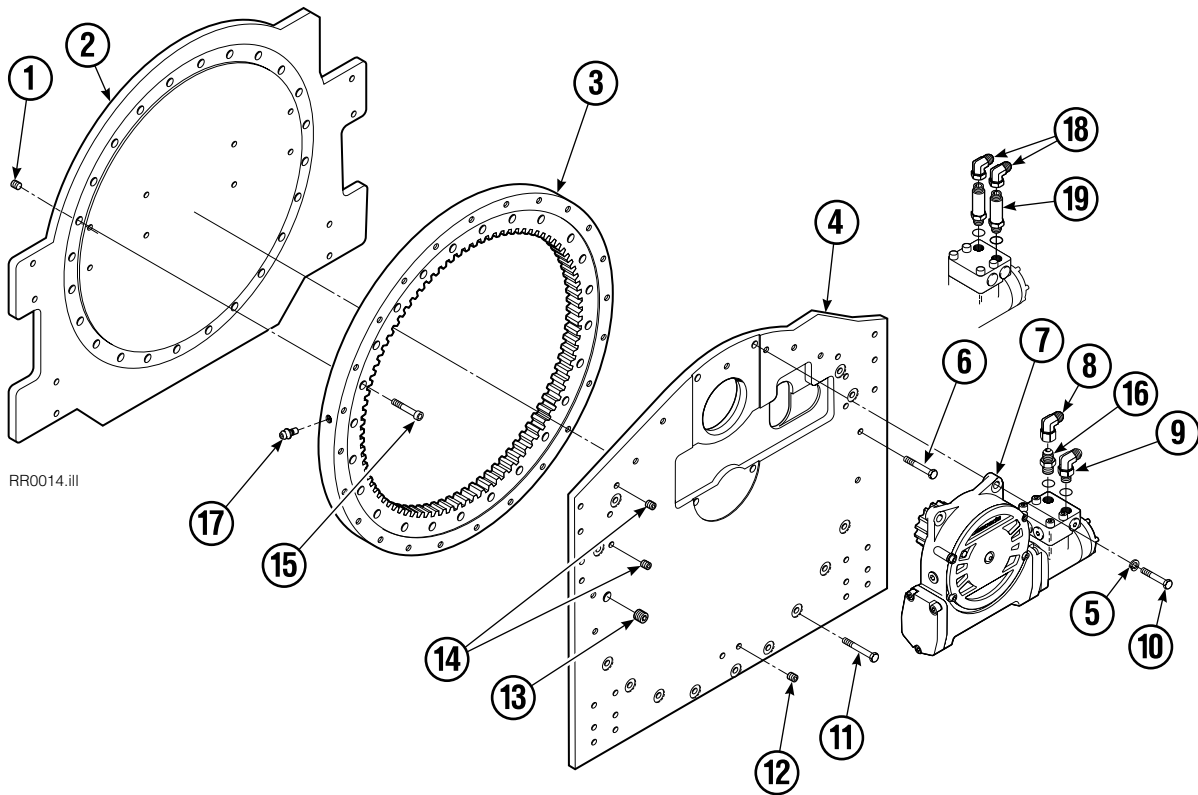

Internet: www.cascorp.com

Safety Decals

REF	QTY	PART NO.	DESCRIPTION
1	1	679150	No Step Decal

Publications

GA0006.eps

PART NO.	DESCRIPTION
672946	Service Manual
672714	Operators Guide
668987	Installation Instructions
679929	Tool Catalog
673964	Literature Index Order Form

Base Unit Group

RR0014.iii

100D			
REF	QTY	PART NO	DESCRIPTION
		682647	Base Unit Group
1	10	631428	Plug
2	1	670669	Faceplate
3	1	672830	Bearing Assembly
4	1	682649	Baseplate
5	4	6290	Lockwasher
6	11	643538	Capscrew, 1/2 NC x 1.50 GR8
7	1	675639	Drive Group ●
8	1	605761	Fitting – Class III only, 8-8
9	1	601250	Fitting – Class III only, 8-8
10	4	661742	Capscrew, 1/2 NC x 1.25 GR5
11	13	643539	Capscrew, 1/2 NC x 1.75 GR8
12	2	631427	Plug
13	1	6605	Plug
14	6	631385	Plug
15	24	4506	Capscrew, 1/2 NC x 1.50 GR8
16	1	601377	Fitting – Class III only, 8-8
17	1	7401	Grease Fitting
18	2	605761	Fitting – Class IV only, 8-8
19	2	611295	Fitting – Class IV only, 8-8
		672482	Bearing Service Kit