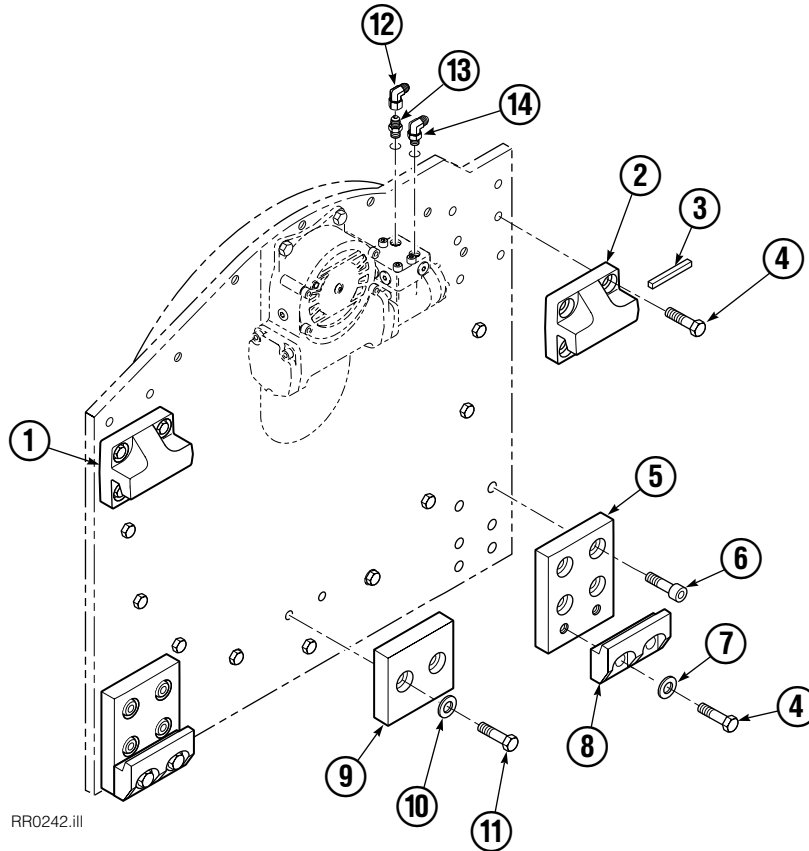

Bolt-On Mounting Group

Class III, 0°			
REF	QTY	PART NO.	DESCRIPTION
		676274	Mounting Group
1	1	670684	Upper Hook – LH
2	1	670685	Upper Hook – RH
3	1	670704	Stop Kit
4	12	667369	Capscrew, 5/8 NC x 1.25
5	2	670668	Spacer
6	8	622467	Capscrew, 5/8 NC x 1.25
7	4	667225	Washer
8	2	675969	Lower Hook
9	1	670687	Center Spacer
10	2	6290	Lockwasher, 1/2 in. ID
11	2	636407	Capscrew, 1/2 NC x 1.50
12	1	605761	Fitting, 8-8
13	1	601377	Fitting, 8-8
14	1	601250	Fitting, 8-8