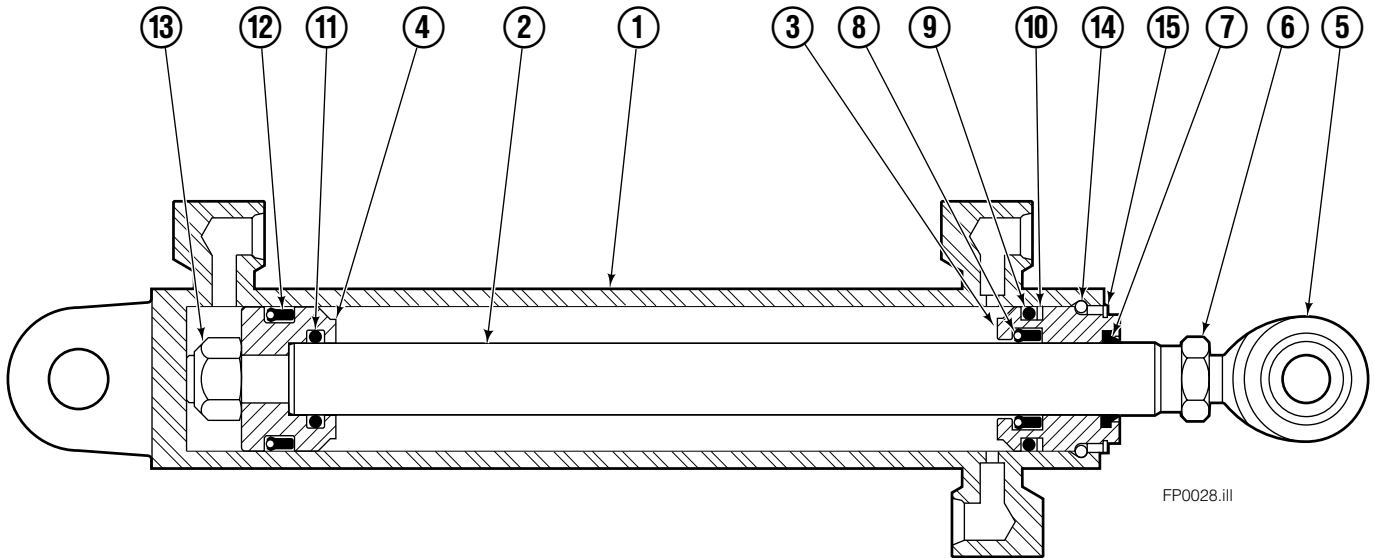

Right Hand Cylinder

FP0028.ill

55F			
REF	QTY	PART NO.	DESCRIPTION
		583951	Cylinder Assembly - 37" ■
1	1	564176	Shell - 37" ■
2	1	564184	Rod - 37" ■
3	1	684644	Retainer
4	1	685665	Piston
5	1	564193	● Rod End
6	1	5718	● Nut
7	1	636850	● Rod Wiper
8	1	646540	● Rod Seal
9	1	2718	● O-Ring
10	1	615122	● Back-up Ring
11	1	2710	● O-Ring
12	1	633728	● Piston Seal
13	1	563462	Piston Nut
14	1	563916	Retaining Ring
15	1	3137	Snap Ring
		684827	Service Kit

■ Carriage width.

● Included in Service Kit 684827.

Reference: 2S-3990.