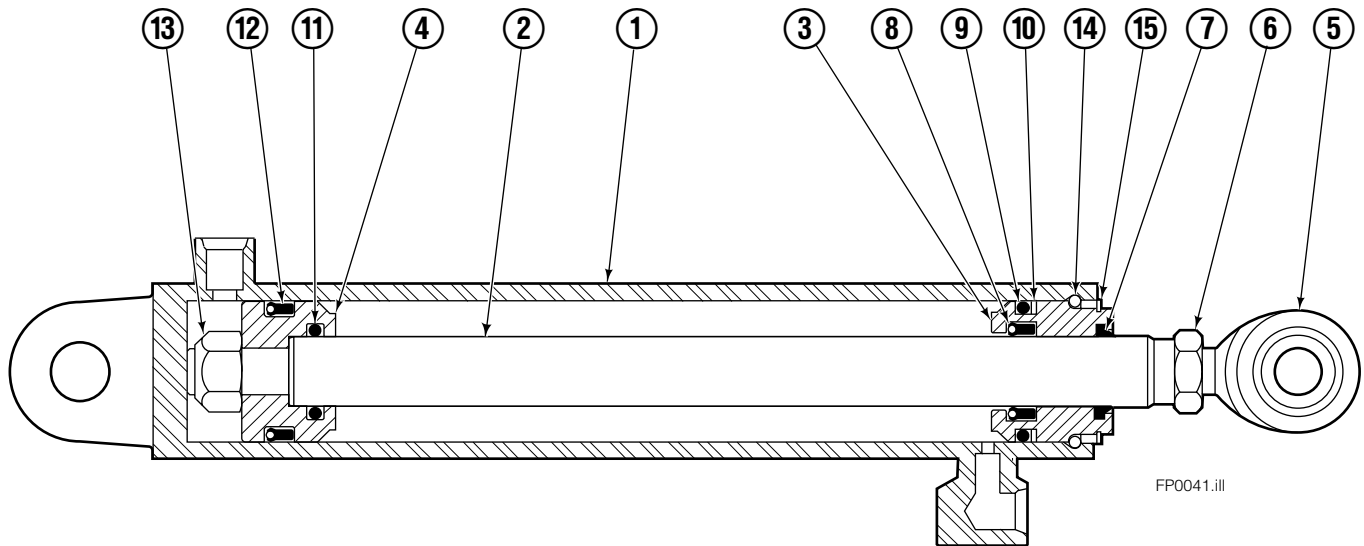

Left Hand Cylinder

55F			
REF	QTY	PART NO.	DESCRIPTION
		583943	Cylinder Assembly – 37" ■
1	1	564168	Shell – 37" ■
2	1	564184	Rod – 37" ■
3	1	684644	Retainer
4	1	685665	Piston
5	1	564193	● Rod End
6	1	5718	● Nut
7	1	636850	● Rod Wiper
8	1	646540	● Rod Seal
9	1	2718	● O-Ring
10	1	615122	● Back-up Ring
11	1	2710	● O-Ring
12	1	633728	● Piston Seal
13	1	563462	Piston Nut
14	1	563916	Retaining Ring
15	1	3137	Snap Ring
		684827	Service Kit

■ Carriage width.

● Included in Service Kit 684827.

Reference: 2S-3990.