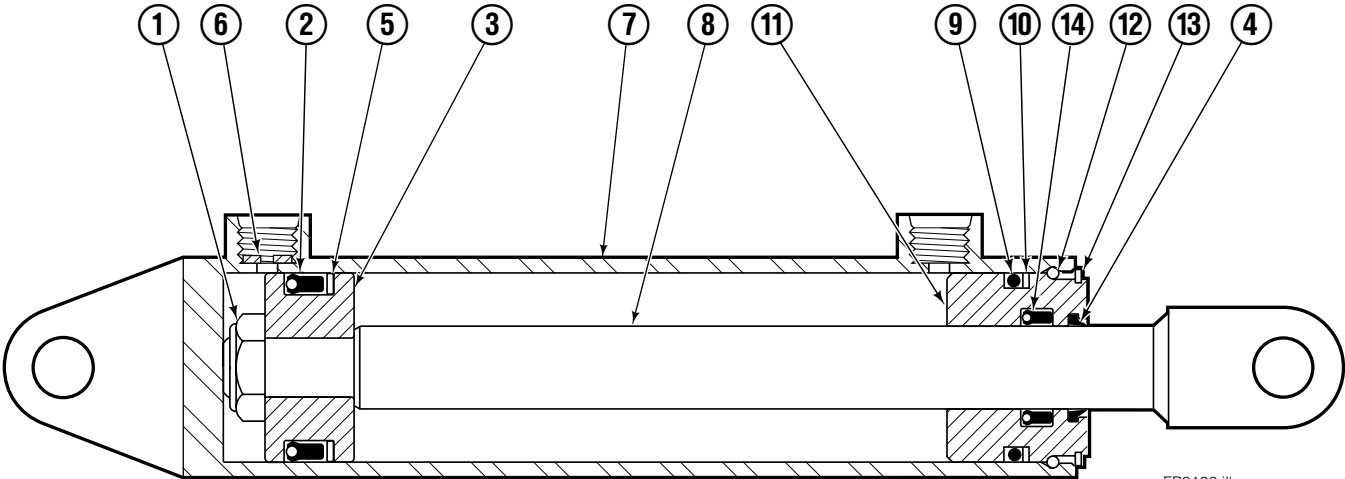

Sideshift Cylinder ITA Class III

FP0126.ill

55F			
REF	QTY	PART NO.	DESCRIPTION
		675548	Cylinder Assembly
1	1	553857	Nut
2	1	662452	■ Seal
3	1	553501	Piston
4	1	636851	■ Wiper
5	1	638247	■ Back-up Ring
6	1	675550	Washer (orifice .085 in.)
7	1	675549	Shell
8	1	553449	Rod
9	1	2785	■ O-Ring
10	1	615128	■ Back-up Ring
11	1	553500	Retainer
12	1	553856	Retaining Ring
13	1	7202	Snap Ring
14	1	641835	■ Seal
		553861	Service Kit

■ Included in Service Kit 553861.