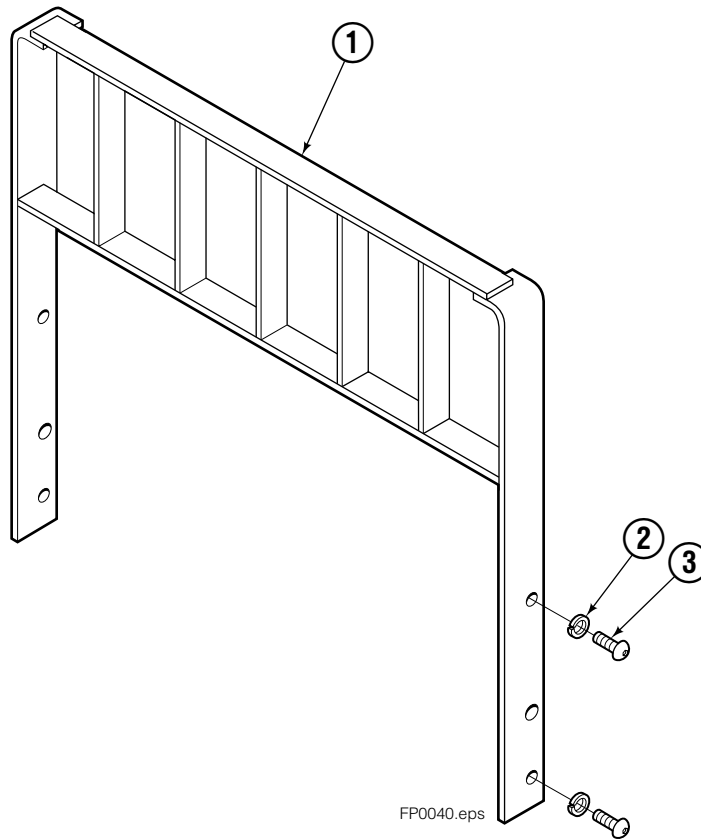

# Backrests

<b>55F</b>			
REF	QTY	PART NO.	DESCRIPTION
1	1	207127	Backrest – 37" x 36" ■
2	4	684586	Lockwasher
3	4	200173	Capscrew

■ Width by Height.

Ref: 3S-3979.

**Do you have questions you need answered right now?** Call your nearest Cascade Parts Department. Visit us online at [www.cascorp.com](http://www.cascorp.com)