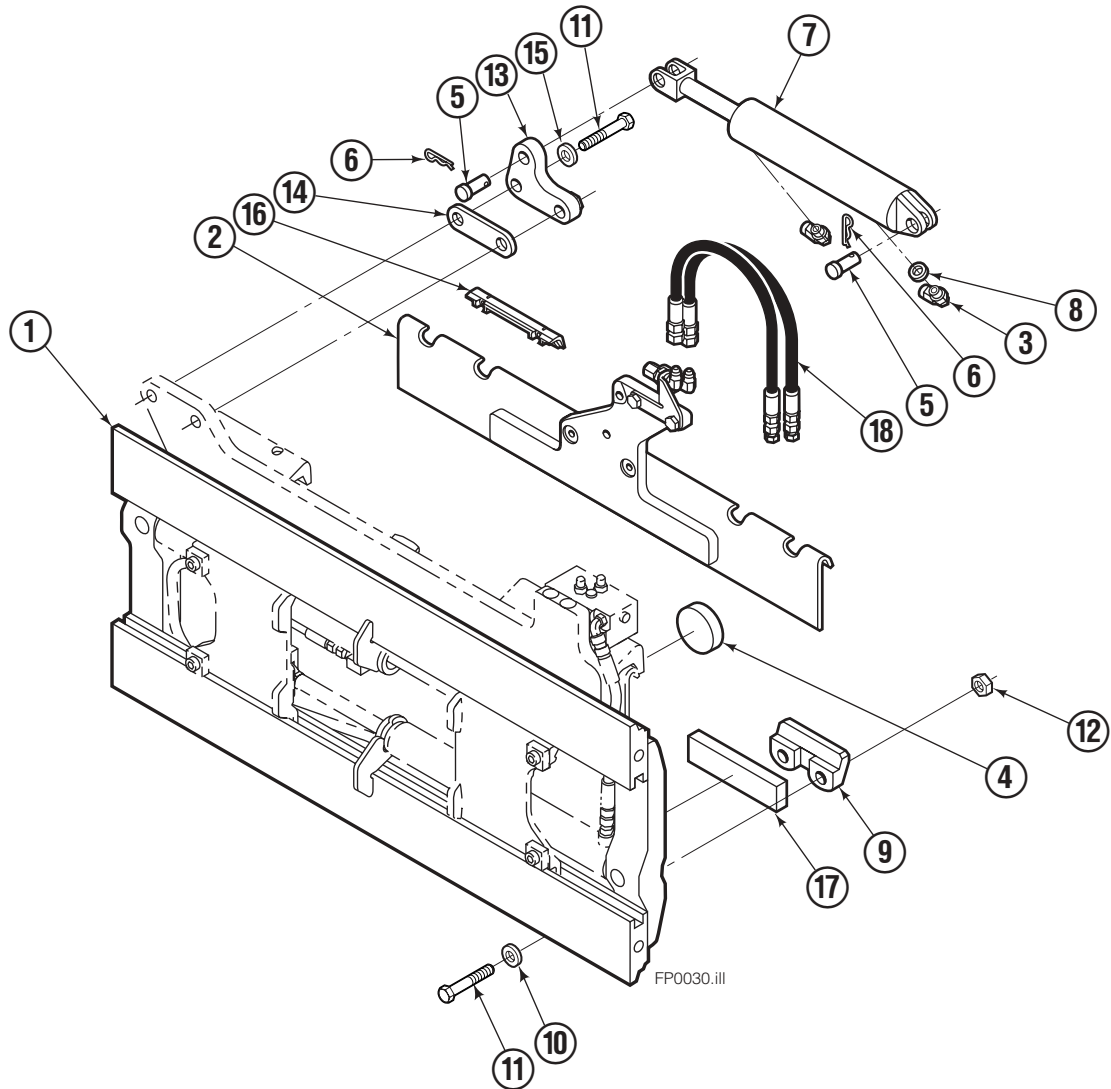

Mounting Group Sideshifting

Reference:
BC-101
SK-5981
2S-3988

55F

REF	QTY	PART NO.	DESCRIPTION	REF	QTY	PART NO.	DESCRIPTION
		207326	Sideshifting Mounting-37" ■●	10	4	667225	Washer
1	1	395315	Frame-37" ■	11	6	766154	Capscrew, M16x2,0x40-8.8
2	1	207184	Anchor Bracket-37" ■	12	4	678990	Nut
3	2	601676	Fitting, 6-6	13	1	206909	Lug
4	1	206917	Center Bearing-49" only	14	1	206910	Spacer
5	2	678525	Clevis Pin	15	2	684355	Lockwasher
6	2	672726	Hairpin Cotter	16	2	204187	Upper Bearing
7	1	675548	Cylinder Assembly ◆	17	2	207209	Lower Bearing
8	1	675550	Washer (orifice .085)	18	2	207578	Hose
9	2	204186	Lower Hook				

- Carriage width.
- Includes items 2 through 17.
- See Cylinder page for parts breakdown.