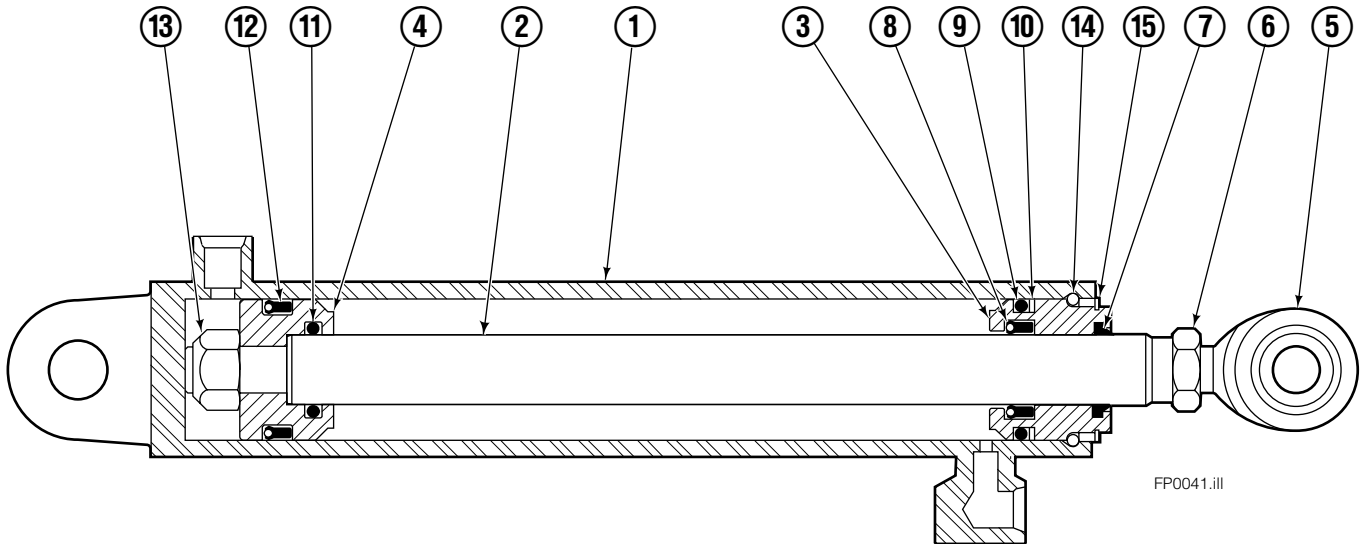

■ Included in Service Kit 553861.

Hydraulic/Fork Group

55F							
REF	QTY	PART NO.	DESCRIPTION	REF	QTY	PART NO.	DESCRIPTION
		207220	Hydraulic Group – 37 in. ■ ●	13	2	763169	Capscrew
		206912	Fork Group □	14	2	680217	Lockwasher
1	1	583943	Cylinder Assembly, LH ◆	15	8	206924	Capscrew
2	1	583951	Cylinder Assembly, RH ◆	16	2	206925	Pin
3	1	207563	Hose	17	4	207552	Block
4	1	207564	Hose	18	2	206916	Grommet
5	1	207565	Hose	19	2	206926	Clevis Pin
6	1	207566	Hose	20	2	207210	Hairpin Cotter
7	2	207208	Fork Carrier	21	2	768551	Capscrew
8	2	206914	Lug	22	2	7403	Grease Fitting
9	4	206915	Bearing	23	1	768753	Setscrew
10	4	206922	Capscrew	24	1	207211	Jam Nut
11	4	678991	Lockwasher	25	1	200008	Cable Tie
12	2	206923	Eyebolt	26	6	617915	Fitting, 4-4

■ Carriage width.

◆ See Cylinder page for parts breakdown.

Reference: BC-101, S-5981, S-3990.

● Includes items 1 through 6.

□ Includes items 7 through 26.

Left Hand Cylinder

55F			
REF	QTY	PART NO.	DESCRIPTION
		583943	Cylinder Assembly – 37" ■
1	1	564168	Shell – 37" ■
2	1	564184	Rod – 37" ■
3	1	685664	Retainer
4	1	685665	Piston
5	1	564193	● Rod End
6	1	5718	● Nut
7	1	636850	● Rod Wiper
8	1	646540	● Rod Seal
9	1	2718	● O-Ring
10	1	615122	● Back-up Ring
11	1	2710	● O-Ring
12	1	663728	● Piston Seal
13	1	563462	Piston Nut
14	1	563916	Retaining Ring
15	1	3137	Snap Ring
		684827	Service Kit

■ Carriage width.

● Included in Service Kit 684827.

Reference: S-6140, S-6141.

Right Hand Cylinder

FP0028.ill

55F			
REF	QTY	PART NO.	DESCRIPTION
		583951	Cylinder Assembly - 37" ■
1	1	564176	Shell - 37" ■
2	1	564184	Rod - 37" ■
3	1	685664	Retainer
4	1	685665	Piston
5	1	564193	● Rod End
6	1	5718	● Nut
7	1	636850	● Rod Wiper
8	1	646540	● Rod Seal
9	1	2718	● O-Ring
10	1	615122	● Back-up Ring
11	1	2710	● O-Ring
12	1	663728	● Piston Seal
13	1	563462	Piston Nut
14	1	563916	Retaining Ring
15	1	3137	Snap Ring
		684827	Service Kit