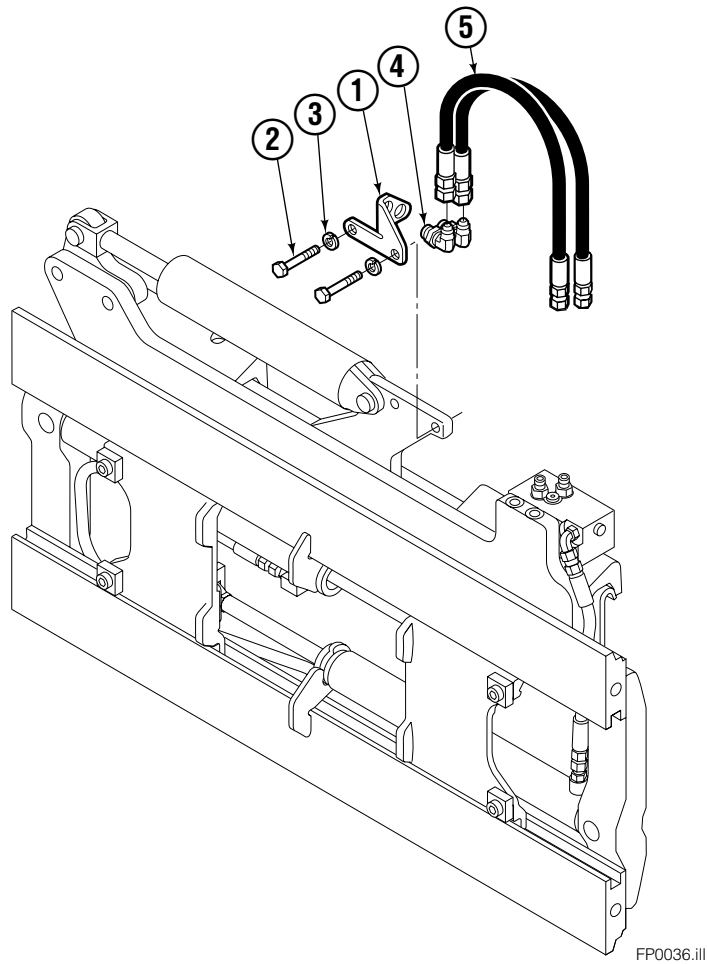

■ Carriage width.

● Included in Service Kit 684827.

Reference: S-6140, S-6141.

Right Hand Cylinder

FP0028.ill

55F			
REF	QTY	PART NO.	DESCRIPTION
		583951	Cylinder Assembly - 37" ■
1	1	564176	Shell - 37" ■
2	1	564184	Rod - 37" ■
3	1	685664	Retainer
4	1	685665	Piston
5	1	564193	● Rod End
6	1	5718	● Nut
7	1	636850	● Rod Wiper
8	1	646540	● Rod Seal
9	1	2718	● O-Ring
10	1	615122	● Back-up Ring
11	1	2710	● O-Ring
12	1	663728	● Piston Seal
13	1	563462	Piston Nut
14	1	563916	Retaining Ring
15	1	3137	Snap Ring
		684827	Service Kit

■ Carriage width.

● Included in Service Kit 684827.

Reference: S-6138, S-6139.

Flow Divider Group

FP0035.iii

55F			
REF	QTY	PART NO.	DESCRIPTION
		206921	Flow Divider Group
1	1	206919	Valve ■
2	1	206918	Valve Body
3	1	207301	Cartridge-Combiner
4	2	663694	Fitting, 3
5	2	617915	Fitting, 4-4
6	1	617917	Fitting, 4-4
7	1	679992	Service Kit
8	3	685105	Capscrew
9	3	678993	Lockwasher
10	2	207300	O-Ring
11	6	617915	Fitting, 4-4
12	2	617641	Fitting, 4-4
13	2	609234	Fitting, 4-4
14	1	617916	Fitting, 4-4

■ Includes items 1 through 7.

Standard Installation Group

REF	QTY	PART NO.	DESCRIPTION
		207342	Installation Group
1	1	207314	Bracket
2	2	762899	Capscrew, M10X20-8.8
3	2	681238	Lockwasher
4	2	2453	Fitting, 8-8
5	2	207578	Hose

Backrest

55F			
REF	QTY	PART NO.	DESCRIPTION
1	1	207128	Backrest – 37" x 48" ■
2	4	684586	Lockwasher
3	4	200173	Capscrew

■ Width by Height.
Reference: 3S-3979.

Do you have questions you need answered right now? Call your nearest Cascade Parts Department. Visit us online at www.cascorp.com