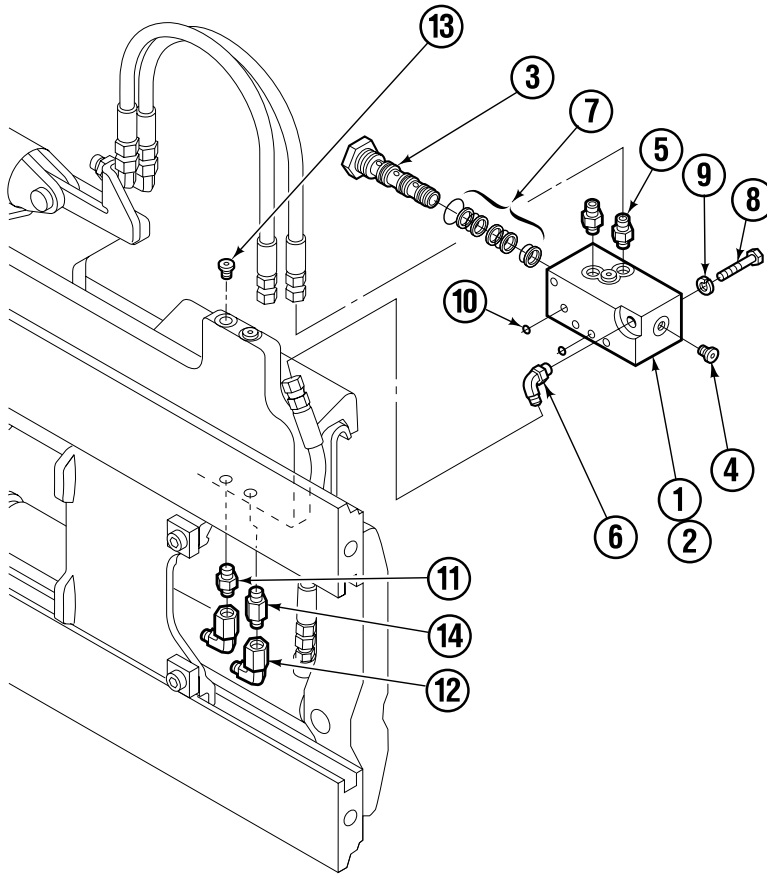

■ Carriage width.

◆ See Cylinder page for parts breakdown.

Reference: BC-101, S-5981, S-3990.

● Includes items 1 through 6.

□ Includes items 7 through 26.

Left Hand Cylinder

55F			
REF	QTY	PART NO.	DESCRIPTION
		583943	Cylinder Assembly – 37" ■
1	1	564168	Shell – 37" ■
2	1	564184	Rod – 37" ■
3	1	685664	Retainer
4	1	685665	Piston
5	1	564193	● Rod End
6	1	5718	● Nut
7	1	636850	● Rod Wiper
8	1	646540	● Rod Seal
9	1	2718	● O-Ring
10	1	615122	● Back-up Ring
11	1	2710	● O-Ring
12	1	663728	● Piston Seal
13	1	563462	Piston Nut
14	1	563916	Retaining Ring
15	1	3137	Snap Ring
		684827	Service Kit

■ Carriage width.

● Included in Service Kit 684827.

Reference: S-6140, S-6141.

Right Hand Cylinder

FP0028.ill

55F			
REF	QTY	PART NO.	DESCRIPTION
		583951	Cylinder Assembly - 37" ■
1	1	564176	Shell - 37" ■
2	1	564184	Rod - 37" ■
3	1	685664	Retainer
4	1	685665	Piston
5	1	564193	● Rod End
6	1	5718	● Nut
7	1	636850	● Rod Wiper
8	1	646540	● Rod Seal
9	1	2718	● O-Ring
10	1	615122	● Back-up Ring
11	1	2710	● O-Ring
12	1	663728	● Piston Seal
13	1	563462	Piston Nut
14	1	563916	Retaining Ring
15	1	3137	Snap Ring
		684827	Service Kit

■ Carriage width.

● Included in Service Kit 684827.

Reference: S-6138, S-6139.

Flow Divider Group

FP0035.iii

55F			
REF	QTY	PART NO.	DESCRIPTION
		206921	Flow Divider Group
1	1	206919	Valve ■
2	1	206918	Valve Body
3	1	207301	Cartridge-Combiner
4	2	663694	Fitting, 3
5	2	617915	Fitting, 4-4
6	1	617917	Fitting, 4-4
7	1	679992	Service Kit
8	3	685105	Capscrew
9	3	678993	Lockwasher
10	2	207300	O-Ring
11	6	617915	Fitting, 4-4
12	2	617641	Fitting, 4-4
13	2	609234	Fitting, 4-4
14	1	617916	Fitting, 4-4

■ Includes items 1 through 7.

Standard Installation Group

REF	QTY	PART NO.	DESCRIPTION
		207342	Installation Group
1	1	207314	Bracket
2	2	762899	Capscrew, M10X20-8.8
3	2	681238	Lockwasher
4	2	2453	Fitting, 8-8
5	2	207578	Hose