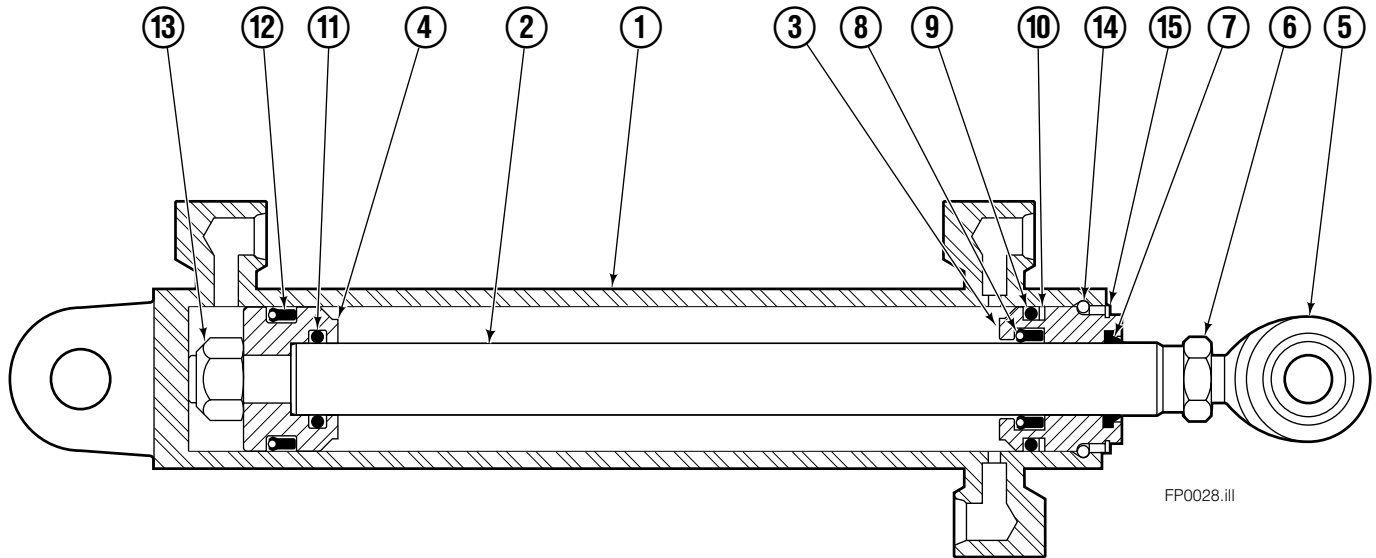

■ Included in Service Kit 553861.

Hydraulic/Fork Group

55F							
REF	QTY	PART NO.	DESCRIPTION	REF	QTY	PART NO.	DESCRIPTION
		207220	Hydraulic Group – 37 in. ■ ●	13	2	763169	Capscrew
		206912	Fork Group □	14	2	680217	Lockwasher
1	1	583943	Cylinder Assembly, LH ◆	15	8	206924	Capscrew
2	1	583951	Cylinder Assembly, RH ◆	16	2	206925	Pin
3	1	207563	Hose	17	4	207552	Block
4	1	207564	Hose	18	2	206916	Grommet
5	1	207565	Hose	19	2	206926	Clevis Pin
6	1	207566	Hose	20	2	207210	Hairpin Cotter
7	2	207208	Fork Carrier	21	2	768551	Capscrew
8	2	206914	Lug	22	2	7403	Grease Fitting
9	4	206915	Bearing	23	1	768753	Setscrew
10	4	206922	Capscrew	24	1	207211	Jam Nut
11	4	678991	Lockwasher	25	1	200008	Cable Tie
12	2	206923	Eyebolt	26	6	617915	Fitting, 4-4

■ Carriage width.

◆ See Cylinder page for parts breakdown.

Reference: BC-101, S-5981, S-3990.

● Includes items 1 through 6.

□ Includes items 7 through 26.

Left Hand Cylinder

55F			
REF	QTY	PART NO.	DESCRIPTION
		583943	Cylinder Assembly – 37" ■
1	1	564168	Shell – 37" ■
2	1	564184	Rod – 37" ■
3	1	685664	Retainer
4	1	685665	Piston
5	1	564193	● Rod End
6	1	5718	● Nut
7	1	636850	● Rod Wiper
8	1	646540	● Rod Seal
9	1	2718	● O-Ring
10	1	615122	● Back-up Ring
11	1	2710	● O-Ring
12	1	663728	● Piston Seal
13	1	563462	Piston Nut
14	1	563916	Retaining Ring
15	1	3137	Snap Ring
		684827	Service Kit

■ Carriage width.

● Included in Service Kit 684827.

Reference: S-6140, S-6141.

Right Hand Cylinder

FP0028.ill

55F			
REF	QTY	PART NO.	DESCRIPTION
		583951	Cylinder Assembly - 37" ■
1	1	564176	Shell - 37" ■
2	1	564184	Rod - 37" ■
3	1	685664	Retainer
4	1	685665	Piston
5	1	564193	● Rod End
6	1	5718	● Nut
7	1	636850	● Rod Wiper
8	1	646540	● Rod Seal
9	1	2718	● O-Ring
10	1	615122	● Back-up Ring
11	1	2710	● O-Ring
12	1	663728	● Piston Seal
13	1	563462	Piston Nut
14	1	563916	Retaining Ring
15	1	3137	Snap Ring
		684827	Service Kit