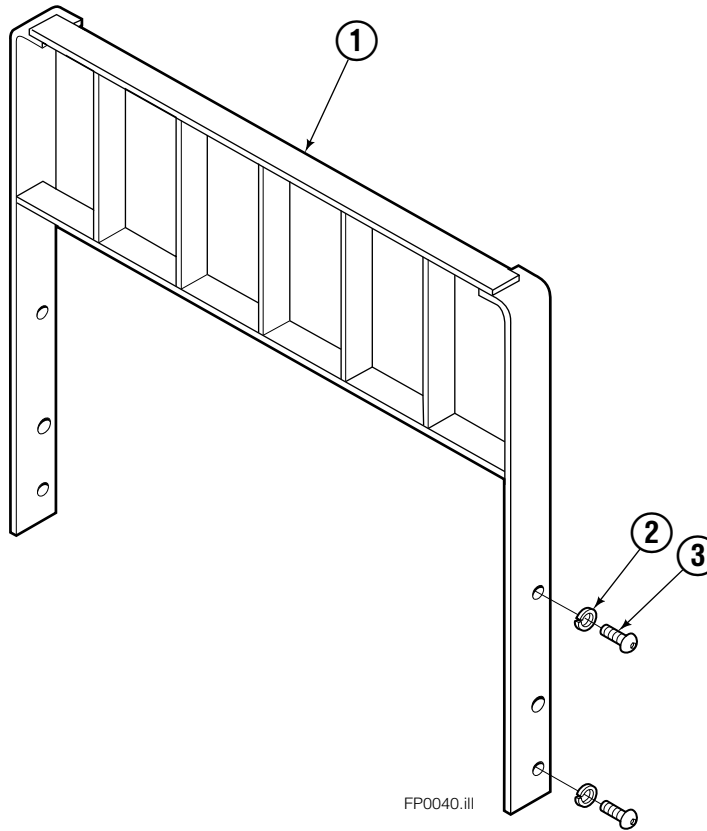

Backrest

55F			
REF	QTY	PART NO.	DESCRIPTION
1	1	207128	Backrest – 37" x 48" ■
2	4	684586	Lockwasher
3	4	200173	Capscrew

■ Width by Height.
Reference: 3S-3979.

Do you have questions you need answered right now? Call your nearest Cascade Parts Department. Visit us online at www.cascorp.com