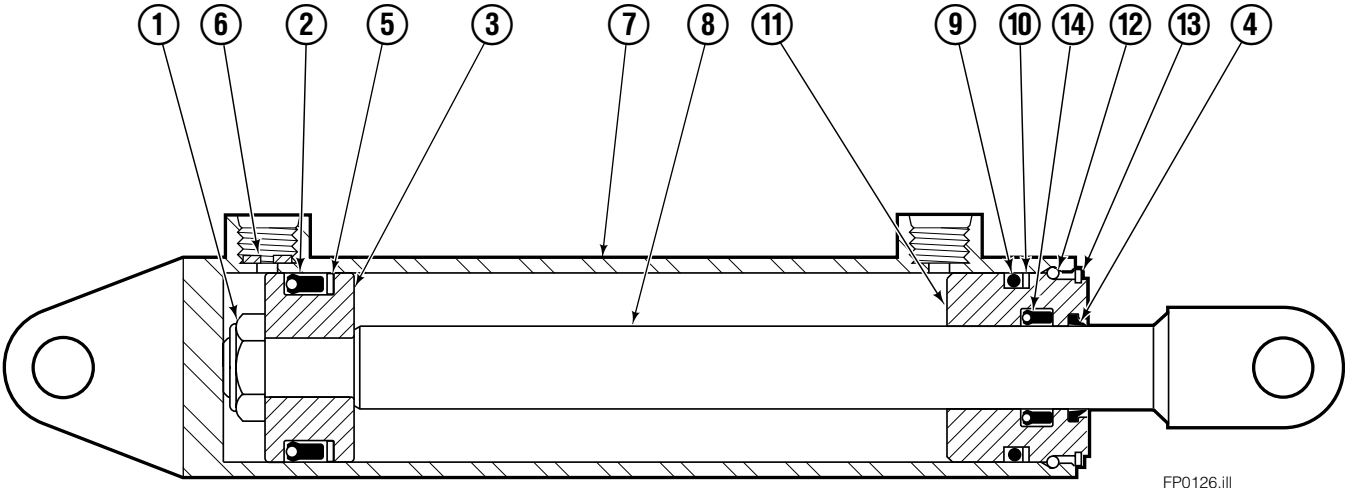

Safety Decals

Part No. 665595
(5) Places

Mounting Group Sideshifting

Reference:
BC-101
SK-5981
2S-3988

55F

REF	QTY	PART NO.	DESCRIPTION	REF	QTY	PART NO.	DESCRIPTION
		207326	Sideshifting Mounting-37" ■●	10	4	667225	Washer
1	1	395315	Frame-37" ■	11	6	766154	Capscrew, M16x2,0x40-8.8
2	1	207184	Anchor Bracket-37" ■	12	4	678990	Nut
3	2	601676	Fitting, 6-6	13	1	206909	Lug
4	1	206917	Center Bearing-49" only	14	1	206910	Spacer
5	2	678525	Clevis Pin	15	2	684355	Lockwasher
6	2	672726	Hairpin Cotter	16	2	204187	Upper Bearing
7	1	675548	Cylinder Assembly ◆	17	2	207209	Lower Bearing
8	1	675550	Washer (orifice .085)	18	2	207578	Hose
9	2	204186	Lower Hook				

- Carriage width.
- Includes items 2 through 17.
- ◆ See Cylinder page for parts breakdown.

Sideshift Cylinder ITA Class III

FP0126.ill

55E			
REF	QTY	PART NO.	DESCRIPTION
		675548	Cylinder Assembly
1	1	553857	Nut
2	1	662452	■ Seal
3	1	553501	Piston
4	1	636851	■ Wiper
5	1	638247	■ Back-up Ring
6	1	675550	Washer (orifice .085 in.)
7	1	675549	Shell
8	1	553449	Rod
9	1	2785	■ O-Ring
10	1	615128	■ Back-up Ring
11	1	553500	Retainer
12	1	553856	Retaining Ring
13	1	7202	Snap Ring
14	1	641835	■ Seal
		553861	Service Kit