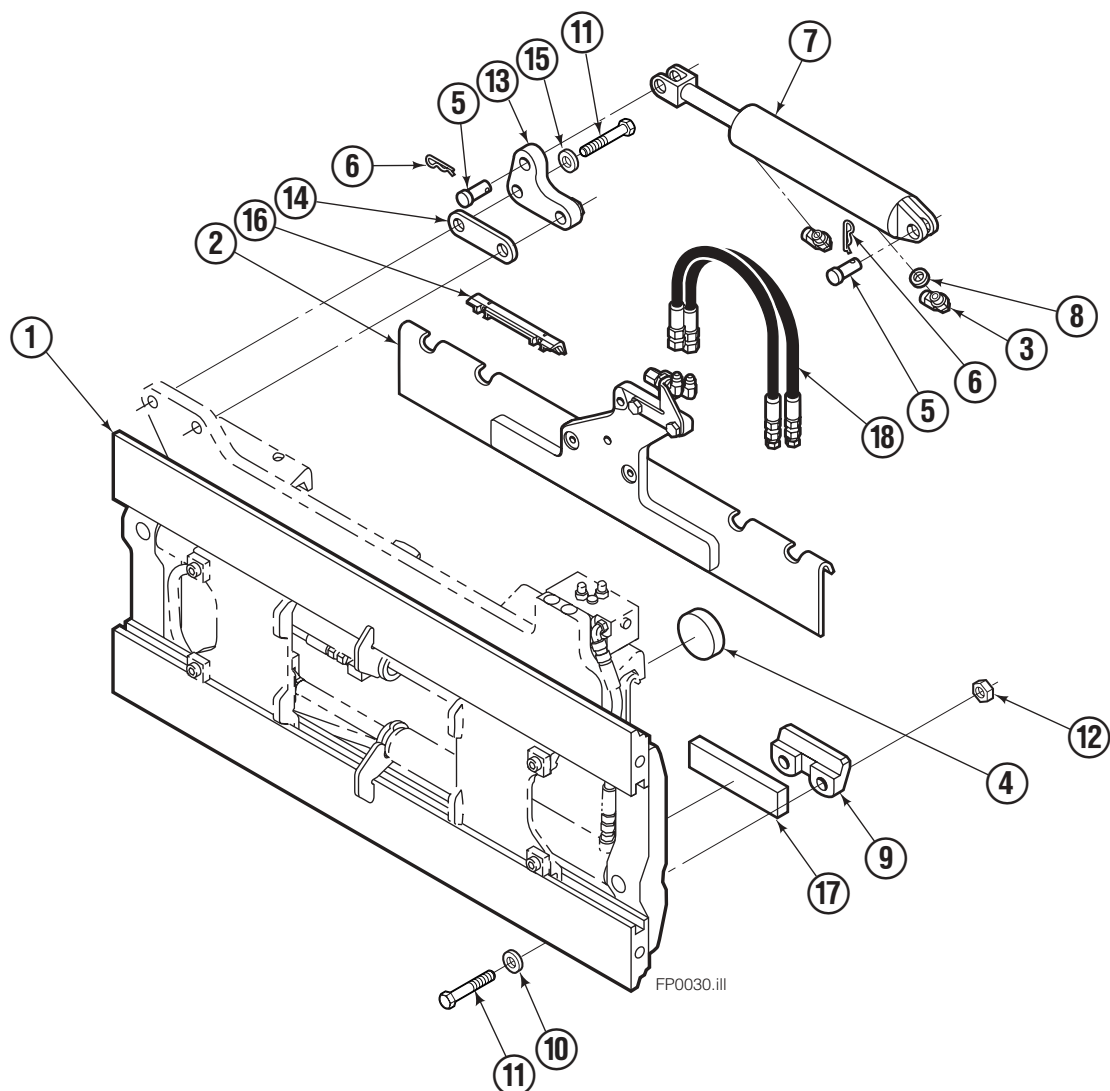

Safety Decals

Part No. 665595
(5) Places

Mounting Group Sideshifting

Reference:
BC-101
SK-5981
2S-3988

55F

REF	QTY	PART NO.	DESCRIPTION	REF	QTY	PART NO.	DESCRIPTION
		207326	Sideshifting Mounting-37" ■●	10	4	667225	Washer
1	1	395315	Frame-37" ■	11	6	766154	Capscrew, M16x2,0x40-8.8
2	1	207184	Anchor Bracket-37" ■	12	4	678990	Nut
3	2	601676	Fitting, 6-6	13	1	206909	Lug
4	1	206917	Center Bearing-49" only	14	1	206910	Spacer
5	2	678525	Clevis Pin	15	2	684355	Lockwasher
6	2	672726	Hairpin Cotter	16	2	204187	Upper Bearing
7	1	675548	Cylinder Assembly ◆	17	2	207209	Lower Bearing
8	1	675550	Washer (orifice .085)	18	2	207578	Hose
9	2	204186	Lower Hook				

- Carriage width.
- Includes items 2 through 17.
- ◆ See Cylinder page for parts breakdown.

Sideshift Cylinder ITA Class III

FP0126.ill

55E			
REF	QTY	PART NO.	DESCRIPTION
		675548	Cylinder Assembly
1	1	553857	Nut
2	1	662452	■ Seal
3	1	553501	Piston
4	1	636851	■ Wiper
5	1	638247	■ Back-up Ring
6	1	675550	Washer (orifice .085 in.)
7	1	675549	Shell
8	1	553449	Rod
9	1	2785	■ O-Ring
10	1	615128	■ Back-up Ring
11	1	553500	Retainer
12	1	553856	Retaining Ring
13	1	7202	Snap Ring
14	1	641835	■ Seal
		553861	Service Kit

■ Included in Service Kit 553861.

Hydraulic/Fork Group

55F							
REF	QTY	PART NO.	DESCRIPTION	REF	QTY	PART NO.	DESCRIPTION
		207220	Hydraulic Group – 37 in. ■ ●	13	2	763169	Capscrew
		206912	Fork Group □	14	2	680217	Lockwasher
1	1	583943	Cylinder Assembly, LH ◆	15	8	206924	Capscrew
2	1	583951	Cylinder Assembly, RH ◆	16	2	206925	Pin
3	1	207563	Hose	17	4	207552	Block
4	1	207564	Hose	18	2	206916	Grommet
5	1	207565	Hose	19	2	206926	Clevis Pin
6	1	207566	Hose	20	2	207210	Hairpin Cotter
7	2	207208	Fork Carrier	21	2	768551	Capscrew
8	2	206914	Lug	22	2	7403	Grease Fitting
9	4	206915	Bearing	23	1	768753	Setscrew
10	4	206922	Capscrew	24	1	207211	Jam Nut
11	4	678991	Lockwasher	25	1	200008	Cable Tie
12	2	206923	Eyebolt	26	6	617915	Fitting, 4-4