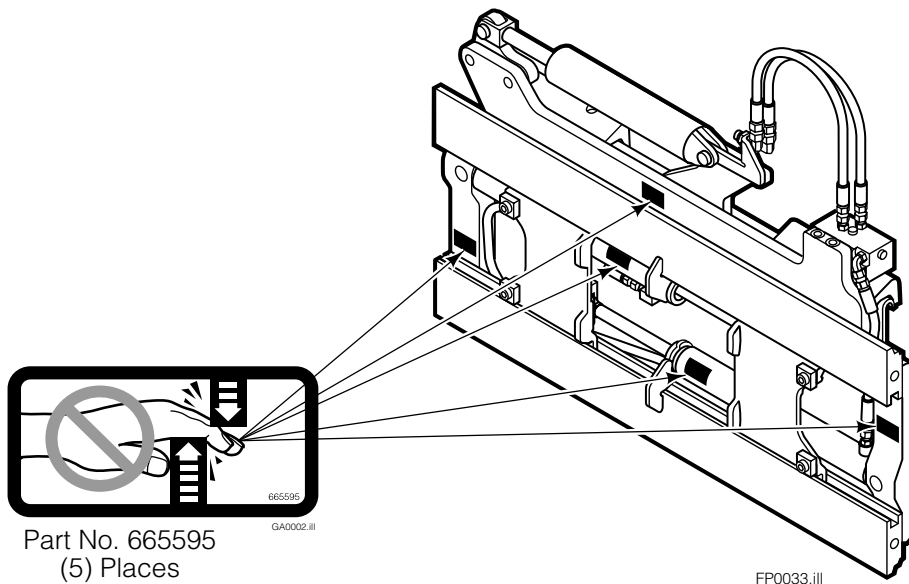

Safety Decals

Part No. 665595
(5) Places

Mounting Group Sideshifting

Reference:
BC-101
SK-5981
2S-3988

55F

REF	QTY	PART NO.	DESCRIPTION	REF	QTY	PART NO.	DESCRIPTION
		207326	Sideshifting Mounting-37" ■●	10	4	667225	Washer
1	1	395315	Frame-37" ■	11	6	766154	Capscrew, M16x2,0x40-8.8
2	1	207184	Anchor Bracket-37" ■	12	4	678990	Nut
3	2	601676	Fitting, 6-6	13	1	206909	Lug
4	1	206917	Center Bearing-49" only	14	1	206910	Spacer
5	2	678525	Clevis Pin	15	2	684355	Lockwasher
6	2	672726	Hairpin Cotter	16	2	204187	Upper Bearing
7	1	675548	Cylinder Assembly ◆	17	2	207209	Lower Bearing
8	1	675550	Washer (orifice .085)	18	2	207578	Hose
9	2	204186	Lower Hook				