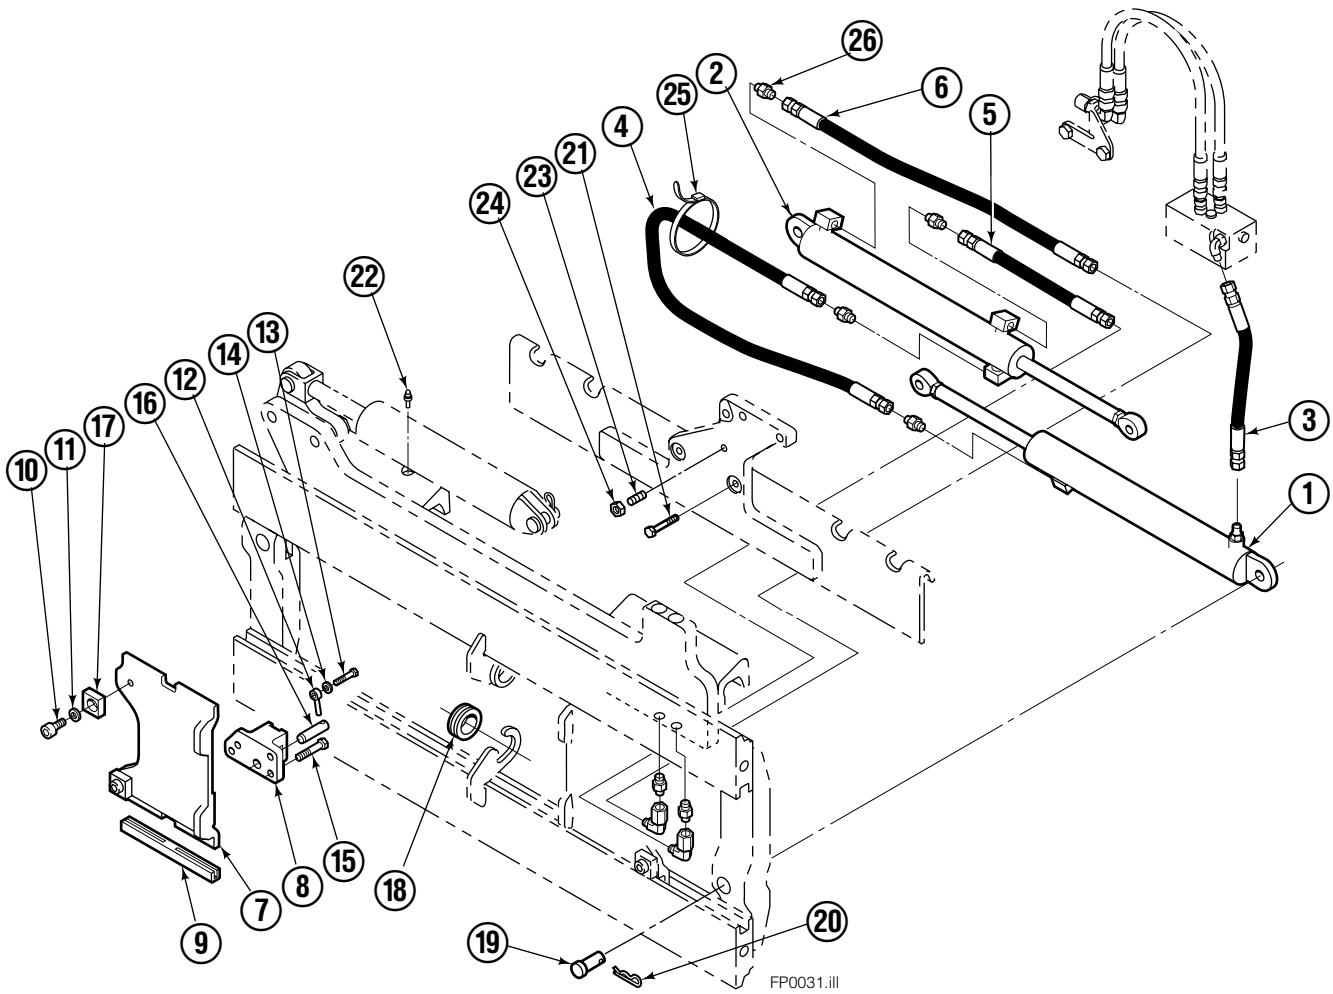

Safety Decals

Part No. 665595
(5) Places

Mounting Group Sideshifting

Reference:
BC-101
SK-5981
2S-3988

55F

REF	QTY	PART NO.	DESCRIPTION	REF	QTY	PART NO.	DESCRIPTION
		207326	Sideshifting Mounting-37" ■●	10	4	667225	Washer
1	1	395315	Frame-37" ■	11	6	766154	Capscrew, M16x2,0x40-8.8
2	1	207184	Anchor Bracket-37" ■	12	4	678990	Nut
3	2	601676	Fitting, 6-6	13	1	206909	Lug
4	1	206917	Center Bearing-49" only	14	1	206910	Spacer
5	2	678525	Clevis Pin	15	2	684355	Lockwasher
6	2	672726	Hairpin Cotter	16	2	204187	Upper Bearing
7	1	675548	Cylinder Assembly ◆	17	2	207209	Lower Bearing
8	1	675550	Washer (orifice .085)	18	2	207578	Hose
9	2	204186	Lower Hook				

- Carriage width.
- Includes items 2 through 17.
- ◆ See Cylinder page for parts breakdown.

Sideshift Cylinder ITA Class III

FP0126.ill

55E			
REF	QTY	PART NO.	DESCRIPTION
		675548	Cylinder Assembly
1	1	553857	Nut
2	1	662452	■ Seal
3	1	553501	Piston
4	1	636851	■ Wiper
5	1	638247	■ Back-up Ring
6	1	675550	Washer (orifice .085 in.)
7	1	675549	Shell
8	1	553449	Rod
9	1	2785	■ O-Ring
10	1	615128	■ Back-up Ring
11	1	553500	Retainer
12	1	553856	Retaining Ring
13	1	7202	Snap Ring
14	1	641835	■ Seal
		553861	Service Kit

■ Included in Service Kit 553861.

Hydraulic/Fork Group

55F							
REF	QTY	PART NO.	DESCRIPTION	REF	QTY	PART NO.	DESCRIPTION
		207220	Hydraulic Group – 37 in. ■ ●	13	2	763169	Capscrew
		206912	Fork Group □	14	2	680217	Lockwasher
1	1	583943	Cylinder Assembly, LH ◆	15	8	206924	Capscrew
2	1	583951	Cylinder Assembly, RH ◆	16	2	206925	Pin
3	1	207563	Hose	17	4	207552	Block
4	1	207564	Hose	18	2	206916	Grommet
5	1	207565	Hose	19	2	206926	Clevis Pin
6	1	207566	Hose	20	2	207210	Hairpin Cotter
7	2	207208	Fork Carrier	21	2	768551	Capscrew
8	2	206914	Lug	22	2	7403	Grease Fitting
9	4	206915	Bearing	23	1	768753	Setscrew
10	4	206922	Capscrew	24	1	207211	Jam Nut
11	4	678991	Lockwasher	25	1	200008	Cable Tie
12	2	206923	Eyebolt	26	6	617915	Fitting, 4-4