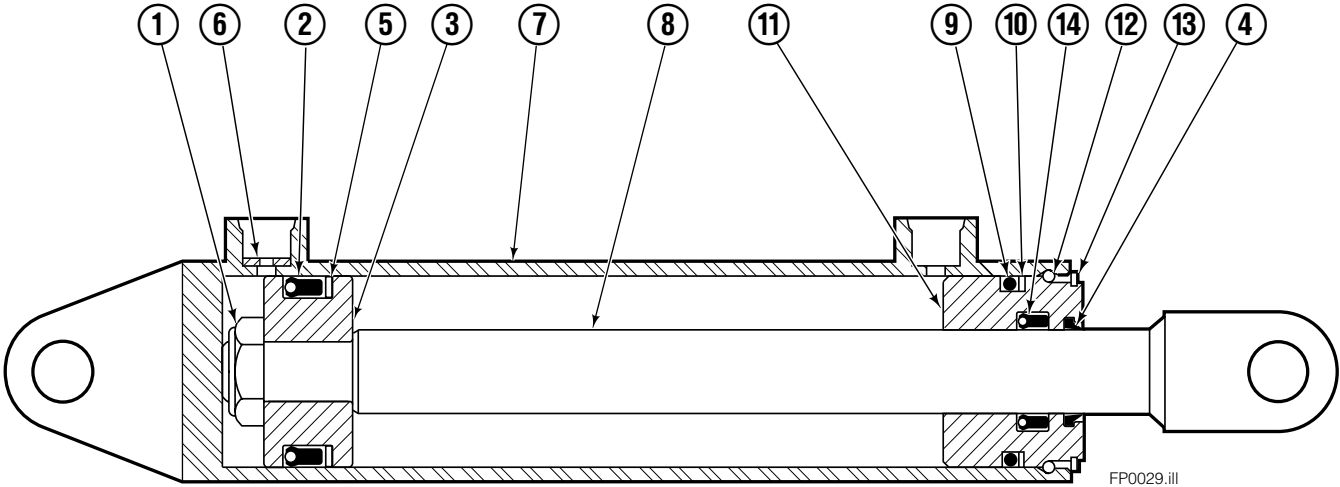

Safety Decals

Mounting Group Sideshifting

Reference:
BC-106
SK-6042
2S-4096

120F

REF	QTY	PART NO.	DESCRIPTION	REF	QTY	PART NO.	DESCRIPTION
		8485-11	Sideshifting Mounting-49" ■ ●	9	2	6004779	Lower Hook
1	1	6106413	Frame-49" ■	10	4	752903	Capscrow, M16x45
2	1	8484-1	Anchor Bracket-49" ■	11	4	667225	Washer
3	2	601676	Fitting, 6-6	12	4	678990	Nut, M16
4	2	209542	Key	13	1	209309	Lug
5	2	678528	Clevis Pin	14	2	208350	Lower Bearing
6	2	672726	Hairpin Cotter	15	2	672018	Upper Bearing
7	1	676649	Cylinder Assembly ◆	16	3	752907	Capscrow, M20x50 Lg-8.8
8	1	675550	Washer (orifice .085)				

- Carriage width.
- Includes items 2 through 17.
- ◆ See Cylinder page for parts breakdown.

Sideshift Cylinder

FP0029.ill

REF	QTY	PART NO.	DESCRIPTION
		676649	Cylinder Assembly
1	1	553717	Nut
2	1	662456	■ Seal
3	1	553527	Piston
4	1	636852	■ Wiper
5	1	649817	■ Back-up Ring
6	1	675550	Washer (orifice .085)
7	1	676776	Shell
8	1	553530	Rod
9	1	2789	■ O-Ring
10	1	615132	■ Back-up Ring
11	1	553528	Retainer
12	1	553688	Retaining Ring
13	1	7211	Snap Ring
14	1	662447	■ Seal
		553866	Service Kit