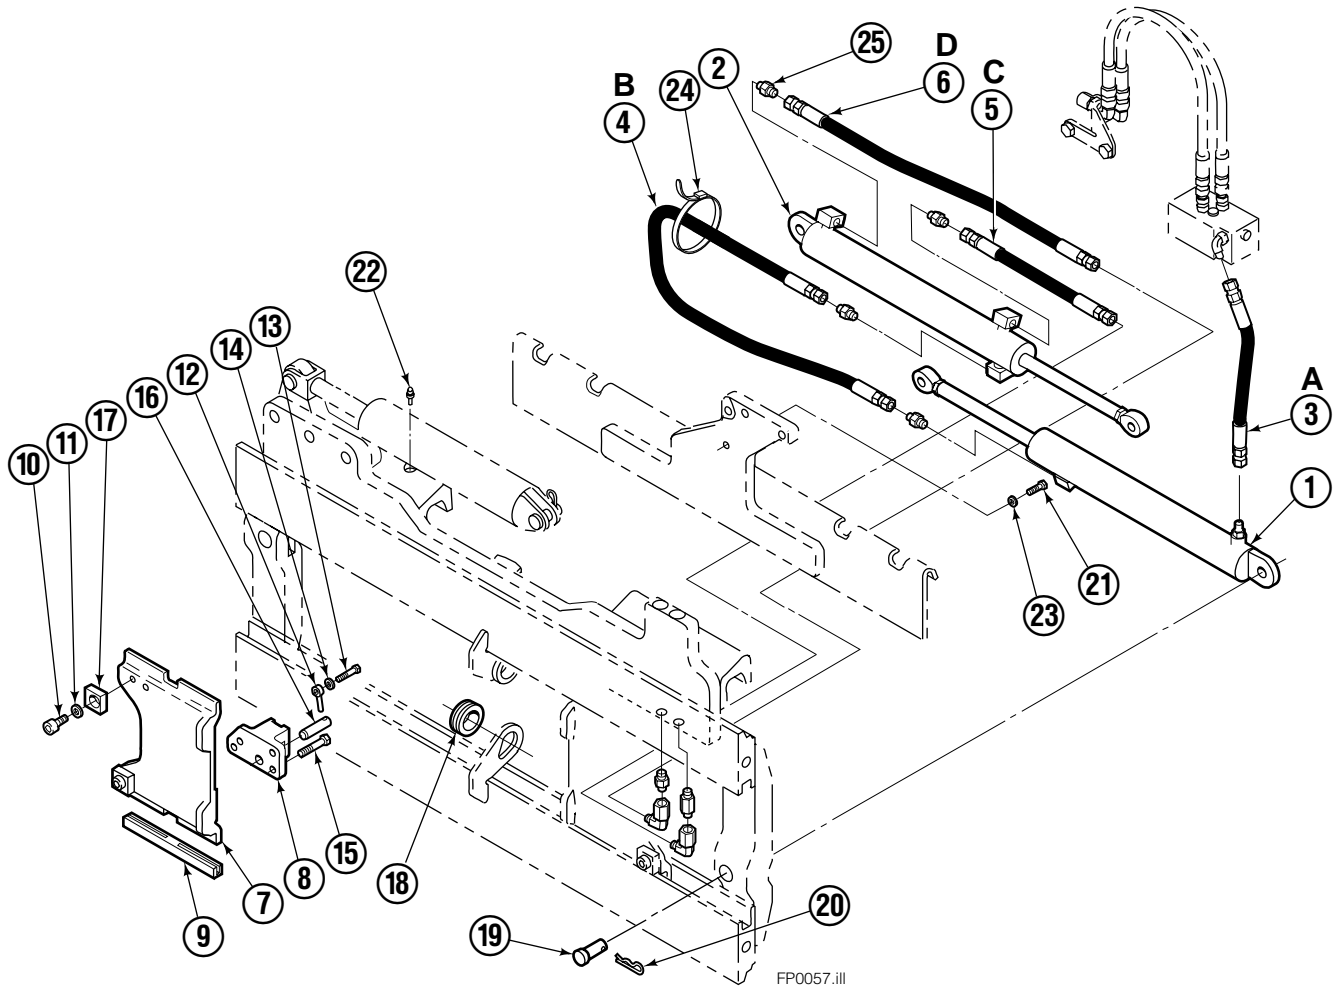

Safety Decals

Mounting Group Sideshifting

Reference:
BC-106
SK-6042
2S-4096

120F

REF	QTY	PART NO.	DESCRIPTION	REF	QTY	PART NO.	DESCRIPTION
		8485-11	Sideshifting Mounting-49" ■ ●	9	2	6004779	Lower Hook
1	1	6106413	Frame-49" ■	10	4	752903	Capscrow, M16x45
2	1	8484-1	Anchor Bracket-49" ■	11	4	667225	Washer
3	2	601676	Fitting, 6-6	12	4	678990	Nut, M16
4	2	209542	Key	13	1	209309	Lug
5	2	678528	Clevis Pin	14	2	208350	Lower Bearing
6	2	672726	Hairpin Cotter	15	2	672018	Upper Bearing
7	1	676649	Cylinder Assembly ◆	16	3	752907	Capscrow, M20x50 Lg-8.8
8	1	675550	Washer (orifice .085)				

- Carriage width.
- Includes items 2 through 17.
- ◆ See Cylinder page for parts breakdown.

Sideshift Cylinder

FP0029.ill

REF	QTY	PART NO.	DESCRIPTION
		676649	Cylinder Assembly
1	1	553717	Nut
2	1	662456	■ Seal
3	1	553527	Piston
4	1	636852	■ Wiper
5	1	649817	■ Back-up Ring
6	1	675550	Washer (orifice .085)
7	1	676776	Shell
8	1	553530	Rod
9	1	2789	■ O-Ring
10	1	615132	■ Back-up Ring
11	1	553528	Retainer
12	1	553688	Retaining Ring
13	1	7211	Snap Ring
14	1	662447	■ Seal
		553866	Service Kit

■ Included in Service Kit 553866.

Hydraulic/Fork Group

120F

REF	QTY	PART NO.	DESCRIPTION	REF	QTY	PART NO.	DESCRIPTION
	●	379209	Hydraulic Group-49" ■	13	2	763169	Capscrew
	□	6103938	Fork Group	14	2	680217	Lockwasher
1	1	209487	Cylinder Assembly - L. H. ◆	15	8	684594	Capscrew
2	1	209494	Cylinder Assembly - R. H. ▼	16	2	209308	Pin
3	1	204224	Hose	17	4	209306	Block
4	1	209522	Hose	18	2	209305	Grommet
5	1	209528	Hose	19	2	661675	Clevis Pin
6	1	209530	Hose	20	2	672726	Hairpin Cotter
7	2	6103658	Fork Carrier	21	1	200788	Capscrew
8	2	209280	Lug	22	2	7403	Grease Fitting
9	4	209303	Bearing	23	1	681238	Lockwasher
10	4	768838	Capscrew	24	1	200008	Cable Tie
11	4	678992	Lockwasher	25	5	604511	Fitting, 6-6
12	2	206923	Eyebolt				