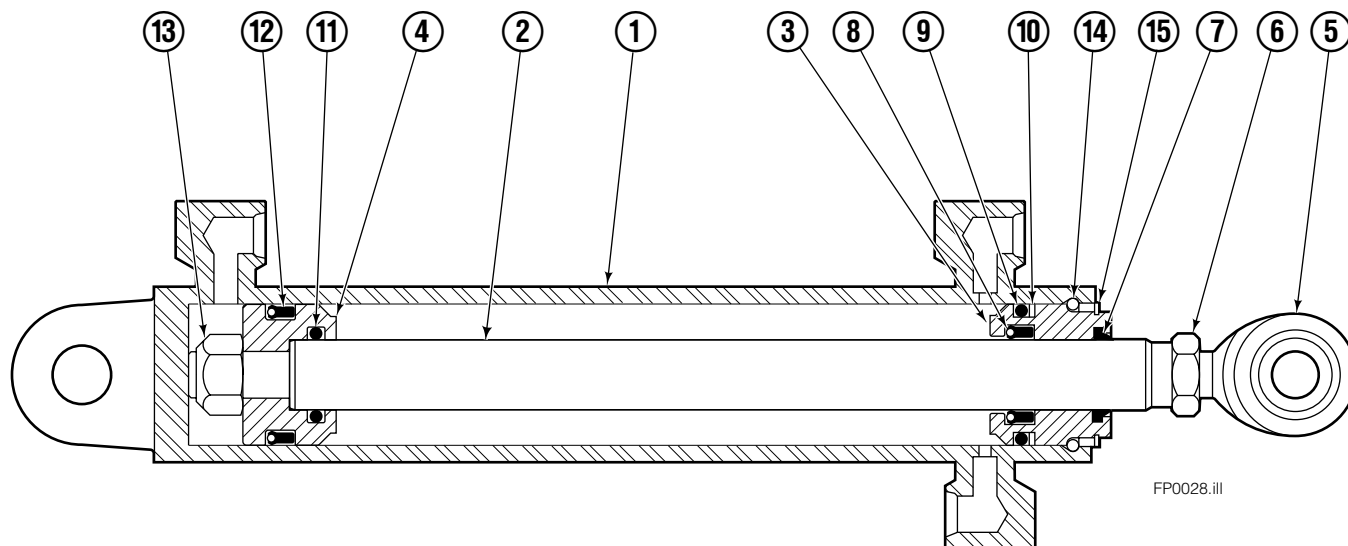

Right Hand Cylinder

100F

REF	QTY	PART NO.	DESCRIPTION
		209494	Cylinder Assembly-49"■
1	1	564501	Shell-49"■
2	1	564494	Rod-49"■
3	1	564451	Retainer
4	1	562056	Piston
5	1	564452	Rod End
6	1	5720	Nut
7	1	564408	● Rod Wiper
8	1	564406	● Rod Seal
9	1	562127	● O-Ring
10	1	563388	● Back-up Ring
11	1	563278	● O-Ring
12	1	564141	● Piston Seal
13	1	678019	Piston Nut
14	1	562942	Retaining Ring
15	1	562951	Snap Ring
16	1	---	Spacer
		564453	Service Kit

■ Carriage width.

● Included in Service Kit 564453.

Reference S-6143.