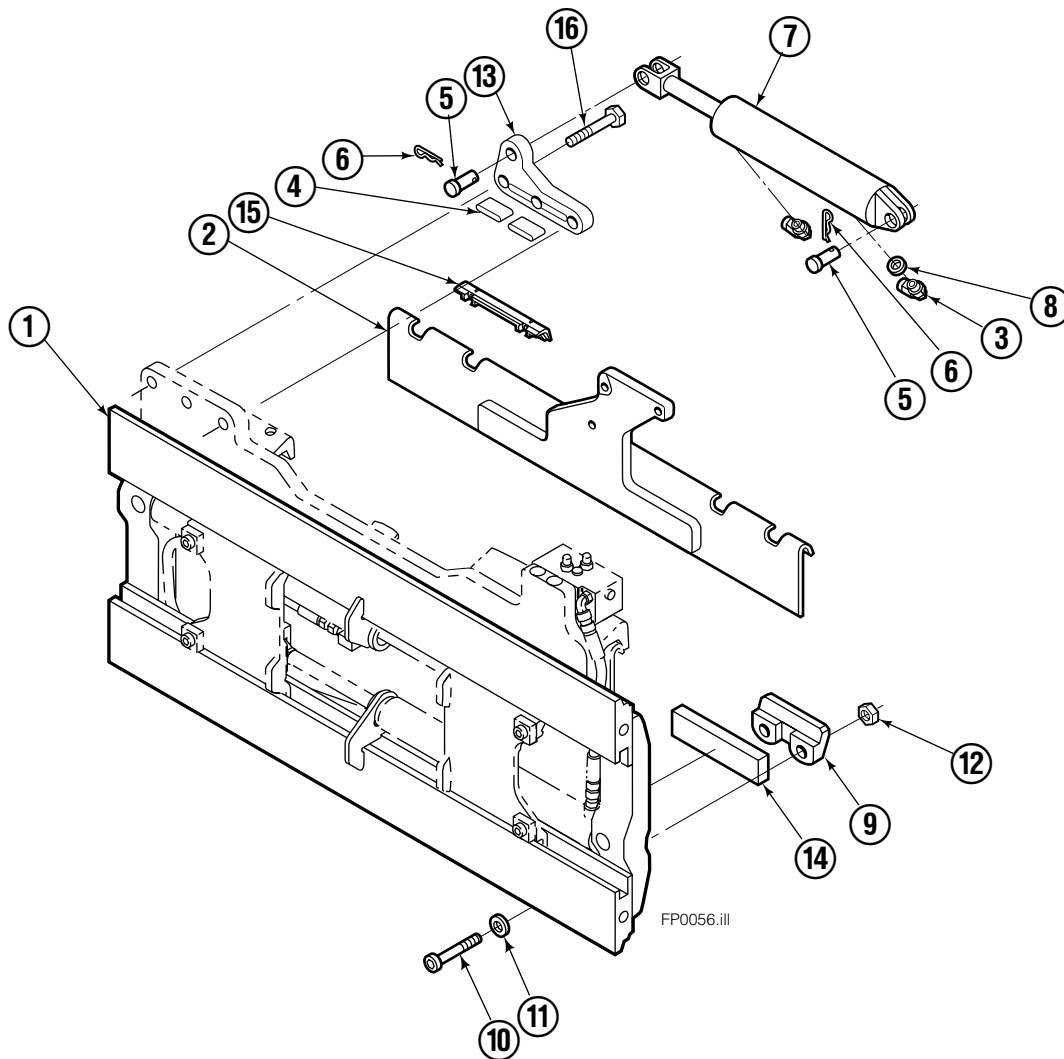

Safety Decals

Mounting Group Sideshifting

Reference:
BC-106
SK-6042
2S-4096

120F

REF	QTY	PART NO.	DESCRIPTION	REF	QTY	PART NO.	DESCRIPTION
		8485-11	Sideshifting Mounting-49" ■ ●	9	2	6004779	Lower Hook
1	1	6106413	Frame-49" ■	10	4	752903	Capscrow, M16x45
2	1	8484-1	Anchor Bracket-49" ■	11	4	667225	Washer
3	2	601676	Fitting, 6-6	12	4	678990	Nut, M16
4	2	209542	Key	13	1	209309	Lug
5	2	678528	Clevis Pin	14	2	208350	Lower Bearing
6	2	672726	Hairpin Cotter	15	2	672018	Upper Bearing
7	1	676649	Cylinder Assembly ◆	16	3	752907	Capscrow, M20x50 Lg-8.8
8	1	675550	Washer (orifice .085)				

- Carriage width.
- Includes items 2 through 17.
- ◆ See Cylinder page for parts breakdown.

Sideshift Cylinder

FP0029.ill

REF	QTY	PART NO.	DESCRIPTION
		676649	Cylinder Assembly
1	1	553717	Nut
2	1	662456	■ Seal
3	1	553527	Piston
4	1	636852	■ Wiper
5	1	649817	■ Back-up Ring
6	1	675550	Washer (orifice .085)
7	1	676776	Shell
8	1	553530	Rod
9	1	2789	■ O-Ring
10	1	615132	■ Back-up Ring
11	1	553528	Retainer
12	1	553688	Retaining Ring
13	1	7211	Snap Ring
14	1	662447	■ Seal
		553866	Service Kit

■ Included in Service Kit 553866.

Hydraulic/Fork Group

120F

REF	QTY	PART NO.	DESCRIPTION	REF	QTY	PART NO.	DESCRIPTION
	●	379209	Hydraulic Group-49" ■	13	2	763169	Capscrew
	□	6103938	Fork Group	14	2	680217	Lockwasher
1	1	209487	Cylinder Assembly - L. H. ◆	15	8	684594	Capscrew
2	1	209494	Cylinder Assembly - R. H. ▼	16	2	209308	Pin
3	1	204224	Hose	17	4	209306	Block
4	1	209522	Hose	18	2	209305	Grommet
5	1	209528	Hose	19	2	661675	Clevis Pin
6	1	209530	Hose	20	2	672726	Hairpin Cotter
7	2	6103658	Fork Carrier	21	1	200788	Capscrew
8	2	209280	Lug	22	2	7403	Grease Fitting
9	4	209303	Bearing	23	1	681238	Lockwasher
10	4	768838	Capscrew	24	1	200008	Cable Tie
11	4	678992	Lockwasher	25	5	604511	Fitting, 6-6
12	2	206923	Eyebolt				