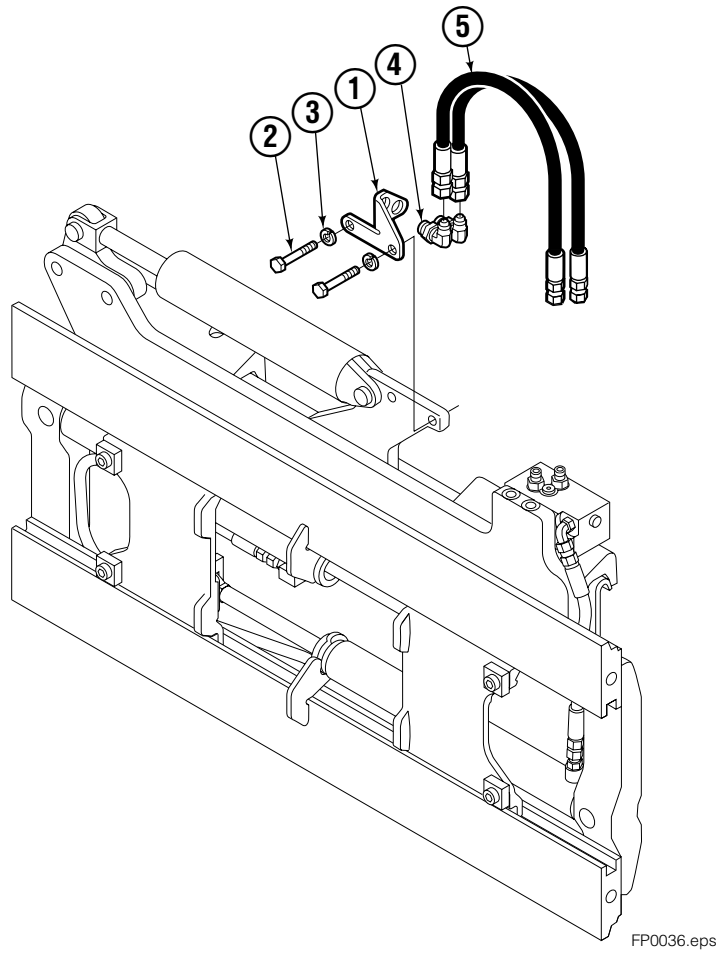

■ Carriage width.

● Included in Service Kit 564453.

Reference: S-6142.

Right Hand Cylinder

100F

REF	QTY	PART NO.	DESCRIPTION
		209494	Cylinder Assembly-49"■
1	1	564501	Shell-49"■
2	1	564494	Rod-49"■
3	1	564451	Retainer
4	1	562056	Piston
5	1	564452	Rod End
6	1	5720	Nut
7	1	564408	● Rod Wiper
8	1	564406	● Rod Seal
9	1	562127	● O-Ring
10	1	563388	● Back-up Ring
11	1	563278	● O-Ring
12	1	564141	● Piston Seal
13	1	678019	Piston Nut
14	1	562942	Retaining Ring
15	1	562951	Snap Ring
16	1	---	Spacer
		564453	Service Kit

■ Carriage width.

● Included in Service Kit 564453.

Reference S-6143.

Flow Divider Group

FP0035.iii

120F			
REF	QTY	PART NO.	DESCRIPTION
		209504	Flow Divider Group
1	1	209310	Valve ■
2	1	209311	Valve Body
3	1	201527	Cartridge-Combiner
4	2	663694	Fitting, 3
5	2	604511	Fitting, 6-6
6	1	601676	Fitting, 6-6
7	1	679992	Service Kit
8	3	685105	Capscrew
9	3	678993	Lockwasher
10	2	207300	O-Ring
11	1	604511	Fitting, 6-6
12	2	2680	Fitting, 6-6
13	2	604510	Fitting, 6
14	1	605743	Fitting, 6-6

■ Includes items 1 through 7.

Standard Installation Group

120F			
REF	QTY	PART NO.	DESCRIPTION
		209506	Installation Group
1	1	207314	Bracket
2	2	762899	Capscrew, M10X20-8.8
3	2	681238	Lockwasher
4	2	2453	Fitting, 8-8
5	2	207425	Hose