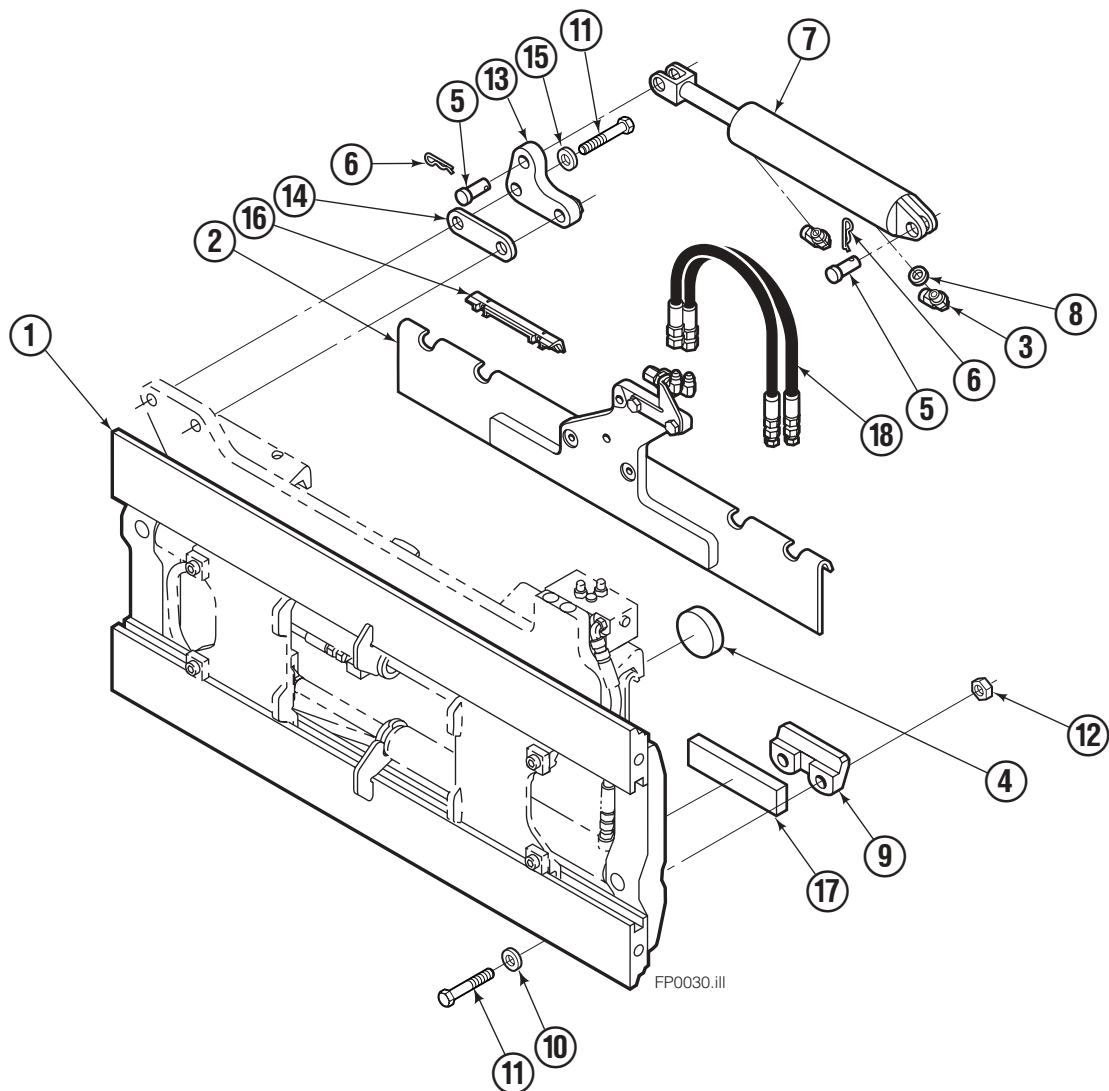

Safety Decals

Part No. 665595
(5) Places

Mounting Group Sideshifting

Reference:
BC-101
SK-5981
2S-3988

55F

REF	QTY	PART NO.	DESCRIPTION	REF	QTY	PART NO.	DESCRIPTION
		207326	Sideshifting Mounting-37" ■●	10	4	667225	Washer
1	1	395315	Frame-37" ■	11	6	766154	Capscrew, M16x2,0x40-8.8
2	1	207184	Anchor Bracket-37" ■	12	4	678990	Nut
3	2	601676	Fitting, 6-6	13	1	206909	Lug
4	1	206917	Center Bearing-49" only	14	1	206910	Spacer
5	2	678525	Clevis Pin	15	2	684355	Lockwasher
6	2	672726	Hairpin Cotter	16	2	204187	Upper Bearing
7	1	675548	Cylinder Assembly ◆	17	2	207209	Lower Bearing
8	1	675550	Washer (orifice .085)	18	2	207578	Hose
9	2	204186	Lower Hook				

- Carriage width.
- Includes items 2 through 17.
- ◆ See Cylinder page for parts breakdown.

Sideshift Cylinder ITA Class III

FP0126.ill

55F			
REF	QTY	PART NO.	DESCRIPTION
		675548	Cylinder Assembly
1	1	553857	Nut
2	1	662452	■ Seal
3	1	553501	Piston
4	1	636851	■ Wiper
5	1	638247	■ Back-up Ring
6	1	675550	Washer (orifice .085 in.)
7	1	675549	Shell
8	1	553449	Rod
9	1	2785	■ O-Ring
10	1	615128	■ Back-up Ring
11	1	553500	Retainer
12	1	553856	Retaining Ring
13	1	7202	Snap Ring
14	1	641835	■ Seal
		553861	Service Kit

■ Included in Service Kit 553861.

Hydraulic/Fork Group

55F							
REF	QTY	PART NO.	DESCRIPTION	REF	QTY	PART NO.	DESCRIPTION
		207220	Hydraulic Group – 37 in. ■ ●	13	2	763169	Capscrew
		206912	Fork Group □	14	2	680217	Lockwasher
1	1	583943	Cylinder Assembly, LH ◆	15	8	206924	Capscrew
2	1	583951	Cylinder Assembly, RH ◆	16	2	206925	Pin
3	1	207563	Hose	17	4	207552	Block
4	1	207564	Hose	18	2	206916	Grommet
5	1	207565	Hose	19	2	206926	Clevis Pin
6	1	207566	Hose	20	2	207210	Hairpin Cotter
7	2	207208	Fork Carrier	21	2	768551	Capscrew
8	2	206914	Lug	22	2	7403	Grease Fitting
9	4	206915	Bearing	23	1	768753	Setscrew
10	4	206922	Capscrew	24	1	207211	Jam Nut
11	4	678991	Lockwasher	25	1	200008	Cable Tie
12	2	206923	Eyebolt	26	6	617915	Fitting, 4-4