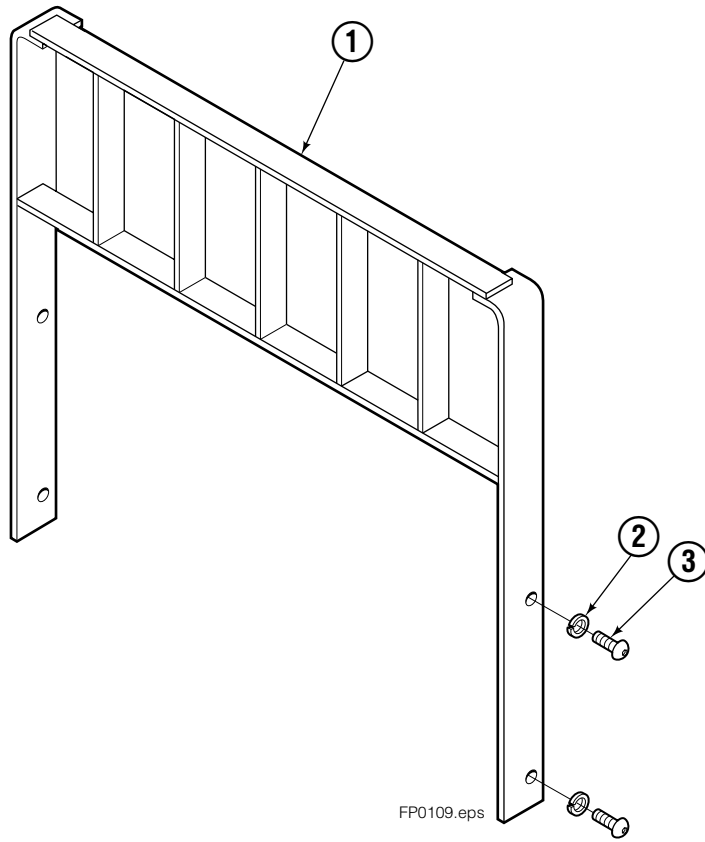

■ Carriage width.

● Included in Service Kit 684827.

Reference: S-6138, S-6139.

Flow Divider Group

FP0035.iii

55F			
REF	QTY	PART NO.	DESCRIPTION
		206921	Flow Divider Group
1	1	206919	Valve ■
2	1	206918	Valve Body
3	1	207301	Cartridge-Combiner
4	2	663694	Fitting, 3
5	2	617915	Fitting, 4-4
6	1	617917	Fitting, 4-4
7	1	679992	Service Kit
8	3	685105	Capscrew
9	3	678993	Lockwasher
10	2	207300	O-Ring
11	6	617915	Fitting, 4-4
12	2	617641	Fitting, 4-4
13	2	609234	Fitting, 4-4
14	1	617916	Fitting, 4-4

Backrest

REF	QTY	PART NO.	DESCRIPTION
1	1	6106266	Backrest 37 X 34 in. ■
2	4	684586	Lockwasher
3	4	200173	Capscrew

■ Width by Height.

Reference: S-3979, Common Parts 684740.

Do you have questions you need answered right now? Call your nearest Cascade Parts Department. Visit us online at www.cascorp.com