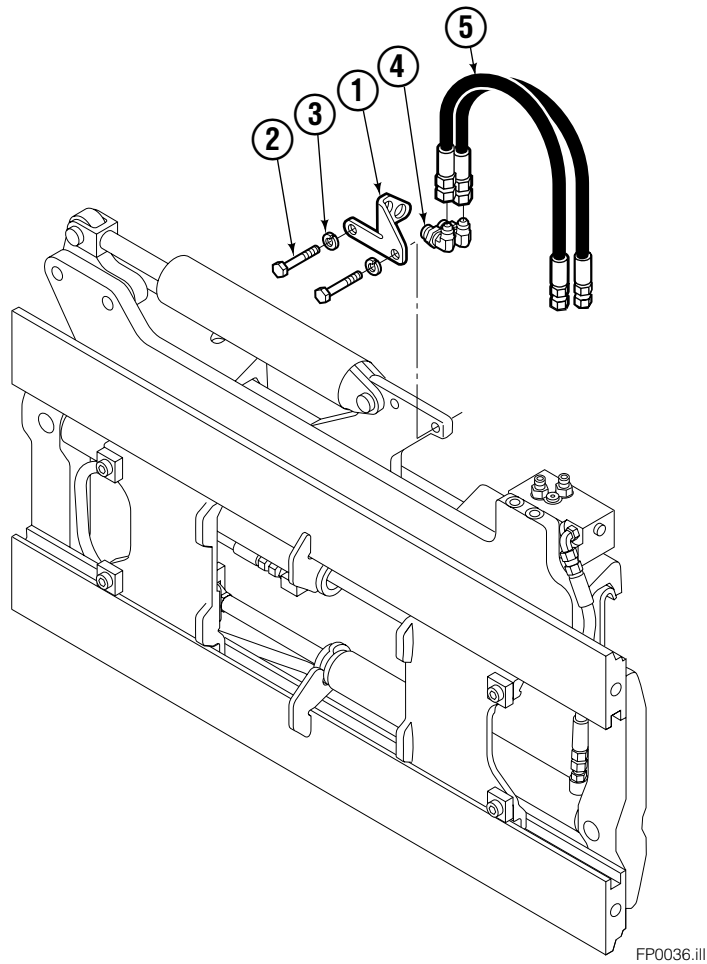

■ Carriage width.

● Included in Service Kit 684827.

Reference: S-6140, S-6141.

Right Hand Cylinder

FP0028.ill

55F			
REF	QTY	PART NO.	DESCRIPTION
		583951	Cylinder Assembly - 37" ■
1	1	564176	Shell - 37" ■
2	1	564184	Rod - 37" ■
3	1	685664	Retainer
4	1	685665	Piston
5	1	564193	● Rod End
6	1	5718	● Nut
7	1	636850	● Rod Wiper
8	1	646540	● Rod Seal
9	1	2718	● O-Ring
10	1	615122	● Back-up Ring
11	1	2710	● O-Ring
12	1	663728	● Piston Seal
13	1	563462	Piston Nut
14	1	563916	Retaining Ring
15	1	3137	Snap Ring
		684827	Service Kit

■ Carriage width.

● Included in Service Kit 684827.

Reference: S-6138, S-6139.

Flow Divider Group

FP0035.iii

55F			
REF	QTY	PART NO.	DESCRIPTION
		206921	Flow Divider Group
1	1	206919	Valve ■
2	1	206918	Valve Body
3	1	207301	Cartridge-Combiner
4	2	663694	Fitting, 3
5	2	617915	Fitting, 4-4
6	1	617917	Fitting, 4-4
7	1	679992	Service Kit
8	3	685105	Capscrew
9	3	678993	Lockwasher
10	2	207300	O-Ring
11	6	617915	Fitting, 4-4
12	2	617641	Fitting, 4-4
13	2	609234	Fitting, 4-4
14	1	617916	Fitting, 4-4

■ Includes items 1 through 7.

Standard Installation Group

REF	QTY	PART NO.	DESCRIPTION
		207342	Installation Group
1	1	207314	Bracket
2	2	762899	Capscrew, M10X20-8.8
3	2	681238	Lockwasher
4	2	2453	Fitting, 8-8
5	2	207578	Hose

Backrest

REF	QTY	PART NO.	DESCRIPTION
1	1	6106266	Backrest 37 X 34 in. ■
2	4	684586	Lockwasher
3	4	200173	Capscrew

■ Width by Height.

Reference: S-3979, Common Parts 684740.

Do you have questions you need answered right now? Call your nearest Cascade Parts Department. Visit us online at www.cascorp.com