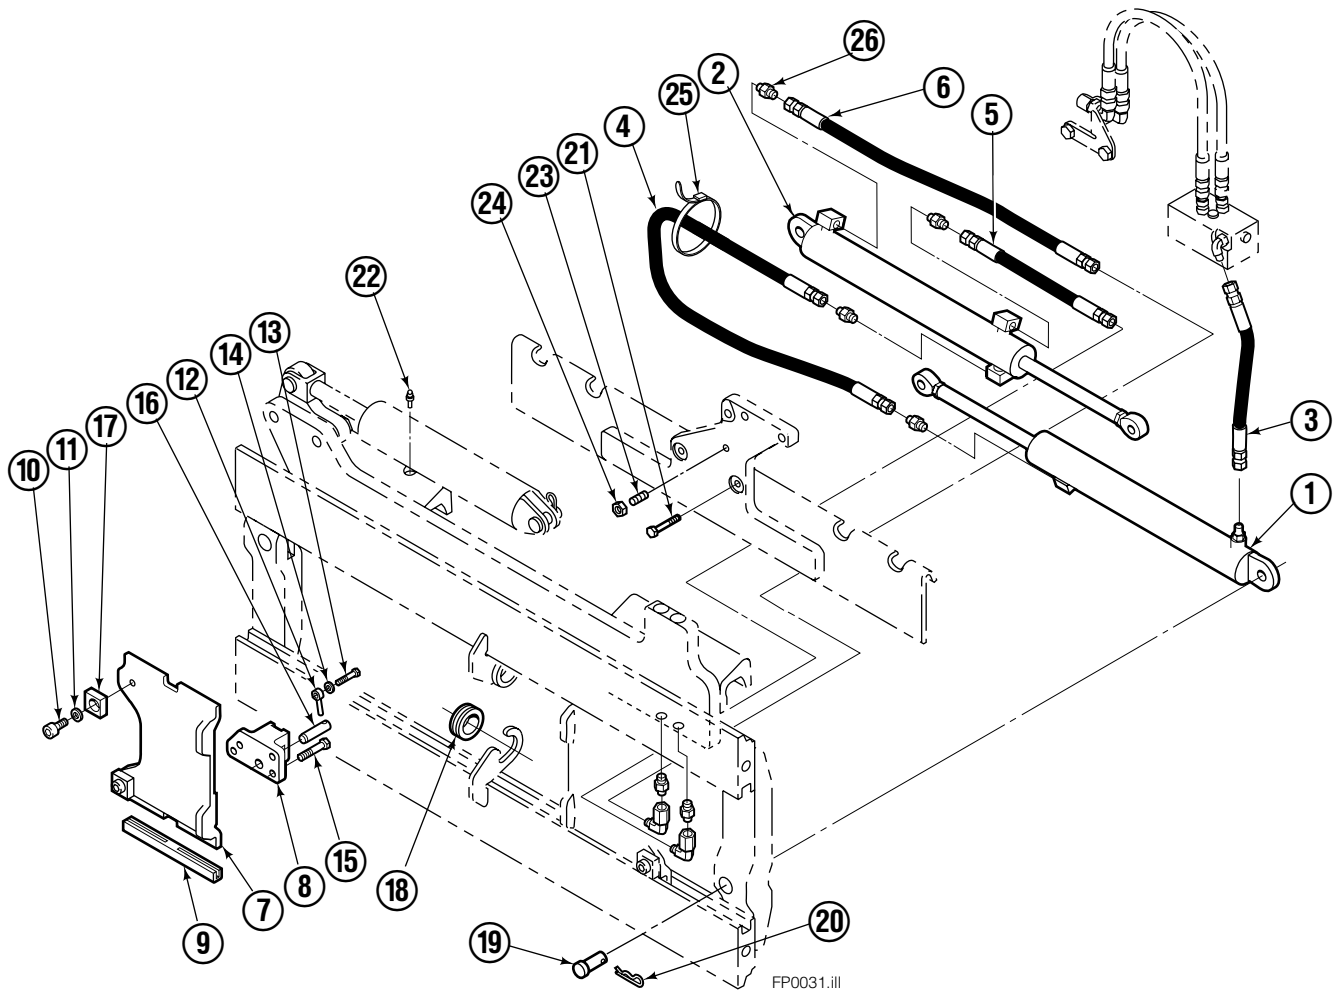

Safety Decals

Part No. 665595
(5) Places

Mounting Group Sideshifting

Reference:
BC-101
SK-5981
2S-3988

55F

REF	QTY	PART NO.	DESCRIPTION	REF	QTY	PART NO.	DESCRIPTION
		207326	Sideshifting Mounting-37" ■●	10	4	667225	Washer
1	1	395315	Frame-37" ■	11	6	766154	Capscrew, M16x2,0x40-8.8
2	1	207184	Anchor Bracket-37" ■	12	4	678990	Nut
3	2	601676	Fitting, 6-6	13	1	206909	Lug
4	1	206917	Center Bearing-49" only	14	1	206910	Spacer
5	2	678525	Clevis Pin	15	2	684355	Lockwasher
6	2	672726	Hairpin Cotter	16	2	204187	Upper Bearing
7	1	675548	Cylinder Assembly ◆	17	2	207209	Lower Bearing
8	1	675550	Washer (orifice .085)	18	2	207578	Hose
9	2	204186	Lower Hook				

- Carriage width.
- Includes items 2 through 17.
- ◆ See Cylinder page for parts breakdown.

Sideshift Cylinder ITA Class III

FP0126.ill

55F			
REF	QTY	PART NO.	DESCRIPTION
		675548	Cylinder Assembly
1	1	553857	Nut
2	1	662452	■ Seal
3	1	553501	Piston
4	1	636851	■ Wiper
5	1	638247	■ Back-up Ring
6	1	675550	Washer (orifice .085 in.)
7	1	675549	Shell
8	1	553449	Rod
9	1	2785	■ O-Ring
10	1	615128	■ Back-up Ring
11	1	553500	Retainer
12	1	553856	Retaining Ring
13	1	7202	Snap Ring
14	1	641835	■ Seal
		553861	Service Kit

■ Included in Service Kit 553861.

Hydraulic/Fork Group

55F							
REF	QTY	PART NO.	DESCRIPTION	REF	QTY	PART NO.	DESCRIPTION
		207220	Hydraulic Group – 37 in. ■ ●	13	2	763169	Capscrew
		206912	Fork Group □	14	2	680217	Lockwasher
1	1	583943	Cylinder Assembly, LH ◆	15	8	206924	Capscrew
2	1	583951	Cylinder Assembly, RH ◆	16	2	206925	Pin
3	1	207563	Hose	17	4	207552	Block
4	1	207564	Hose	18	2	206916	Grommet
5	1	207565	Hose	19	2	206926	Clevis Pin
6	1	207566	Hose	20	2	207210	Hairpin Cotter
7	2	207208	Fork Carrier	21	2	768551	Capscrew
8	2	206914	Lug	22	2	7403	Grease Fitting
9	4	206915	Bearing	23	1	768753	Setscrew
10	4	206922	Capscrew	24	1	207211	Jam Nut
11	4	678991	Lockwasher	25	1	200008	Cable Tie
12	2	206923	Eyebolt	26	6	617915	Fitting, 4-4