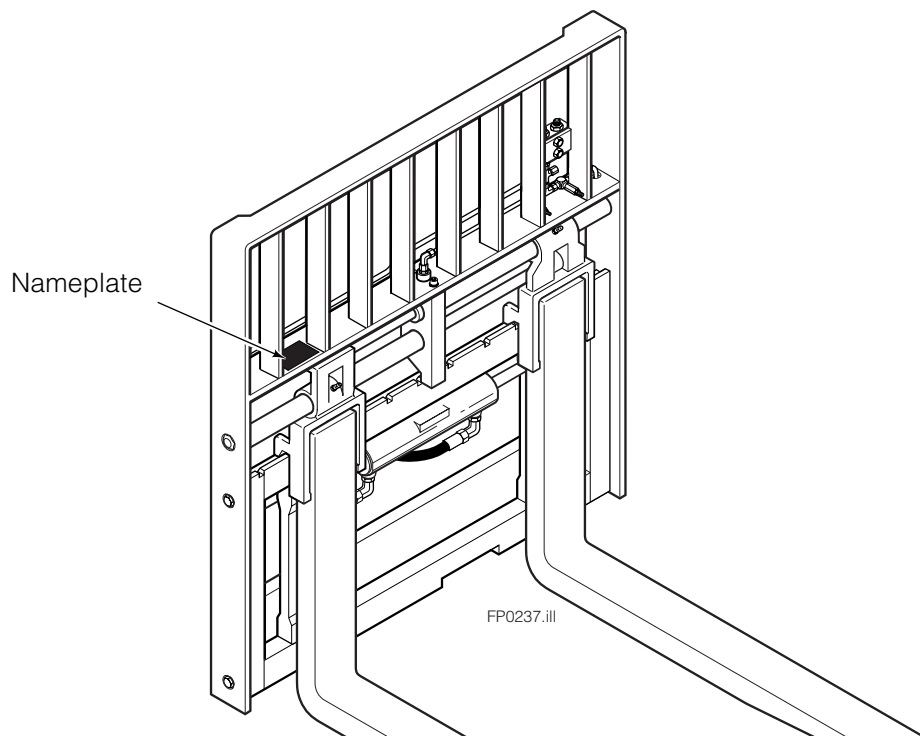

## Introduction

This Manual shows the parts breakdown for the 150H Fork Positioner. Locate the nameplate on the left side of the backrest. If the nameplate is missing all necessary information is stamped into the backrest at the same location. The serial number must be supplied when ordering replacement parts for this product.