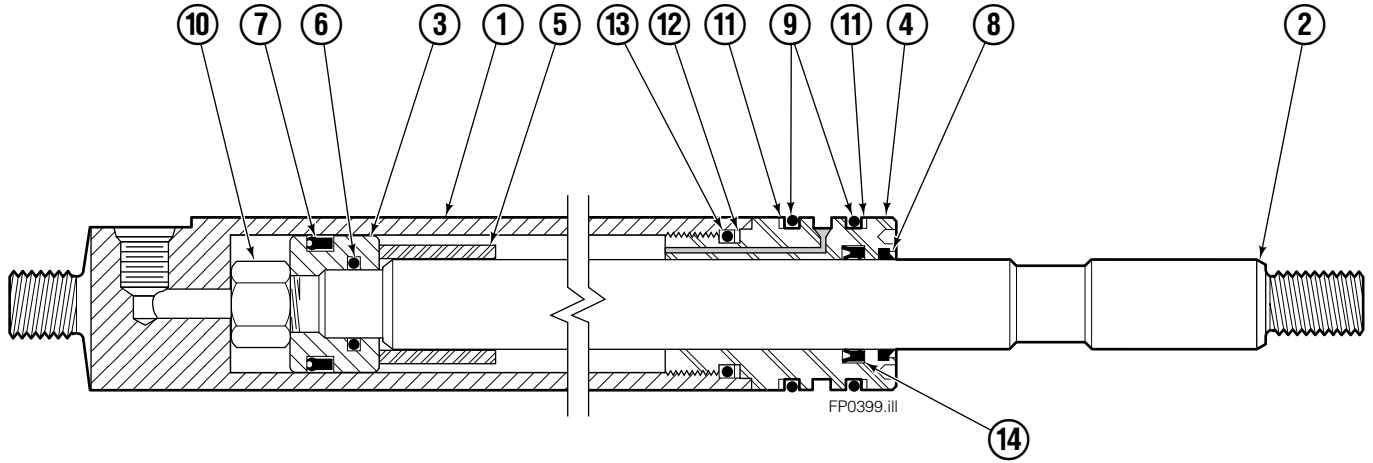

Cylinder

150H			
REF	QTY	PART NO.	DESCRIPTION
		6012314	Cylinder Assembly
1	1	6012315	Shell
2	1	6012317	Rod
3	1	6006925	Piston
4	1	6006966	Retainer
5	1	6006924	Spacer
6	1	2708	O-Ring ●
7	1	663728	Piston Seal ●
8	1	636851	Wiper ●
9	2	2784	O-Ring ●
10	1	667623	Nut, .625
11	2	615127	Back Up Ring ●
12	1	615125	Back Up Ring ●
13	1	2721	O-Ring ●
14	1	6010310	Rod Seal ●
		6100214	Service Kit

● Included in Service Kit 6100214.

Reference: S-21126, S-21132.