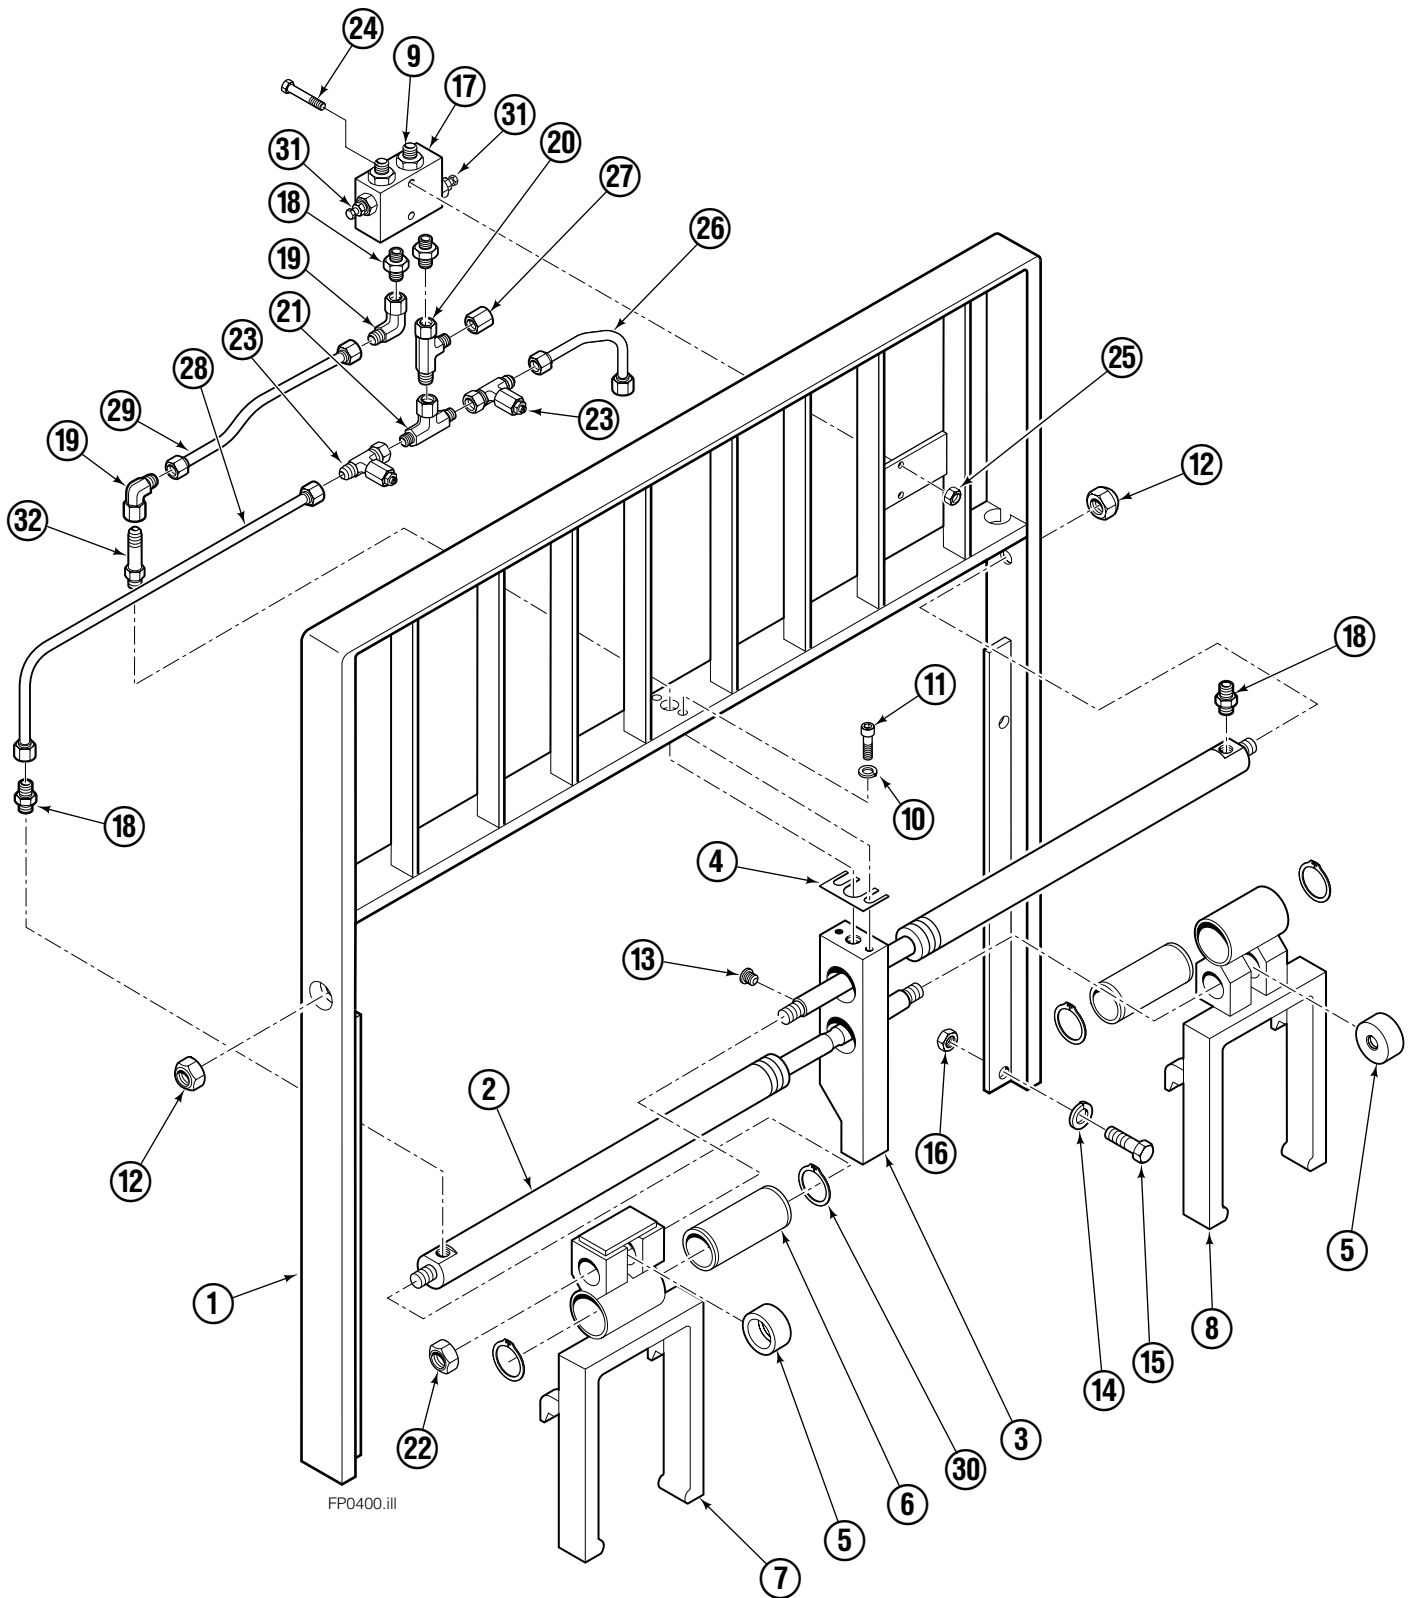

## Introduction

This Manual shows the parts breakdown for the 150H Fork Positioner. Locate the nameplate on the left side of the backrest. If the nameplate is missing all necessary information is stamped into the backrest at the same location. The serial number must be supplied when ordering replacement parts for this product.

# Fork Positioner Assembly

150H			
REF	QTY	PART NO.	DESCRIPTION
		6100507	Fork Positioner Assembly
1	1	6100498	Frame
2	2	6012314	Cylinder
3	1	6101808	Center Plate
4	1	6007060	Shim
5	2	6006682	Lug
6	2	6006759	Bushing
7	1	6006894	Fork Carrier, RH
8	1	6006879	Fork Carrier, LH
9	2	604511	Fitting, 6-6
10	2	680030	Lockwasher, M10
11	2	217933	Capscrew, M10 x 45
12	2	200244	Nut, GR8
13	1	604510	Plug, 6
14	4	683822	Lockwasher, M12
15	4	202407	Capscrew, M12 x 60
16	4	763025	Nut, M12
17	1	215919	Valve Body
18	4	611288	Fitting, 6-8
19	2	2680	Fitting, 6-6
20	1	611329	Fitting, 6-6
21	1	610892	Fitting, 6-6
22	2	200006	Nut
23	2	6009677	Restrictor Fitting
24	2	768528	Capscrew, M8 x 55
25	2	786881	Nut, M8
26	1	6009745	Tube, 6
27	1	2645	Nut, 6
28	1	6012874	Tube, 6
29	1	6101870	Tube
30	4	3154	Snap Ring
31	2	211223	Sun Valve
32	1	605743	Fitting