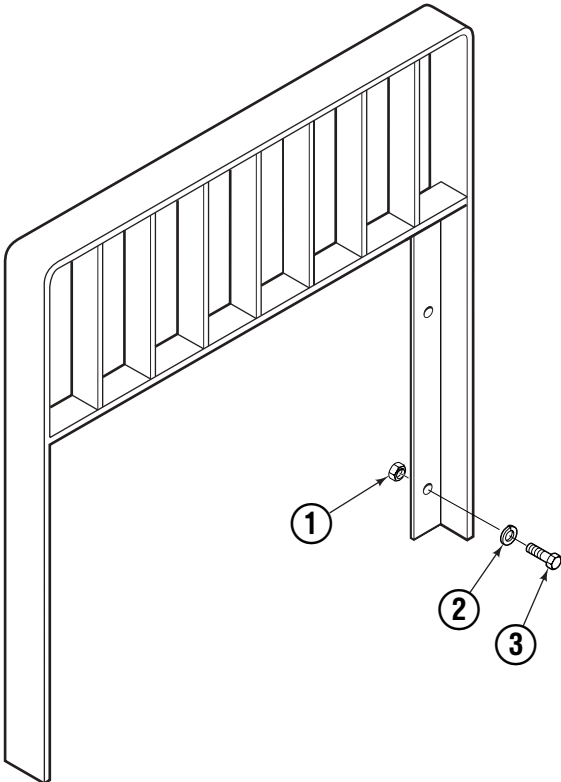

Common Parts

FP0500.ill

REF	QTY	PART NO.	DESCRIPTION
		219661	Common Parts
	4	5904	Nut
	4	6319	Lockwasher
	4	643542	Capscrew