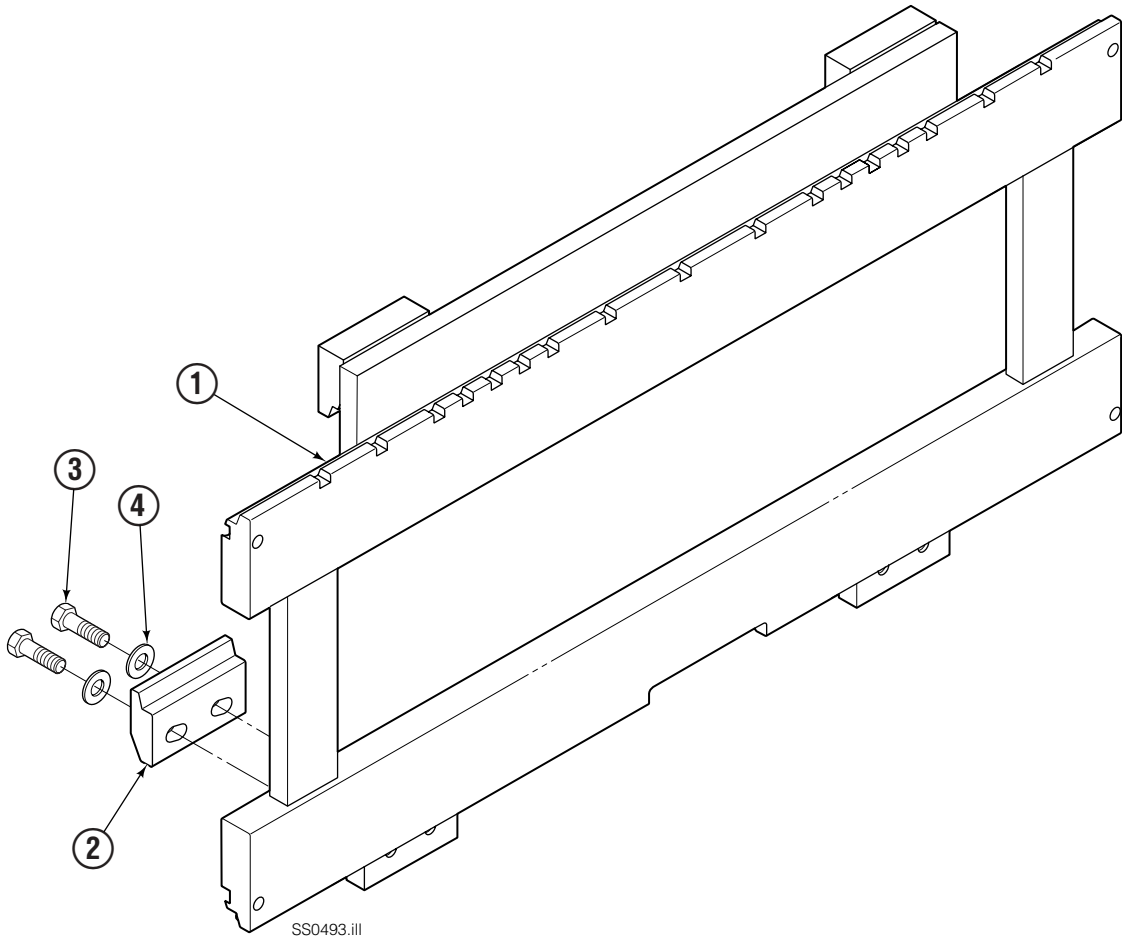

False Carriage

150H			
REF	QTY	PART NO.	DESCRIPTION
		6011277	False Carriage Group
1	1	6011264	False Carriage Weldment
2	2	679832	Lower Hook
3	4	670693	Capscrew, .75x1.75
4	4	670692	Washer