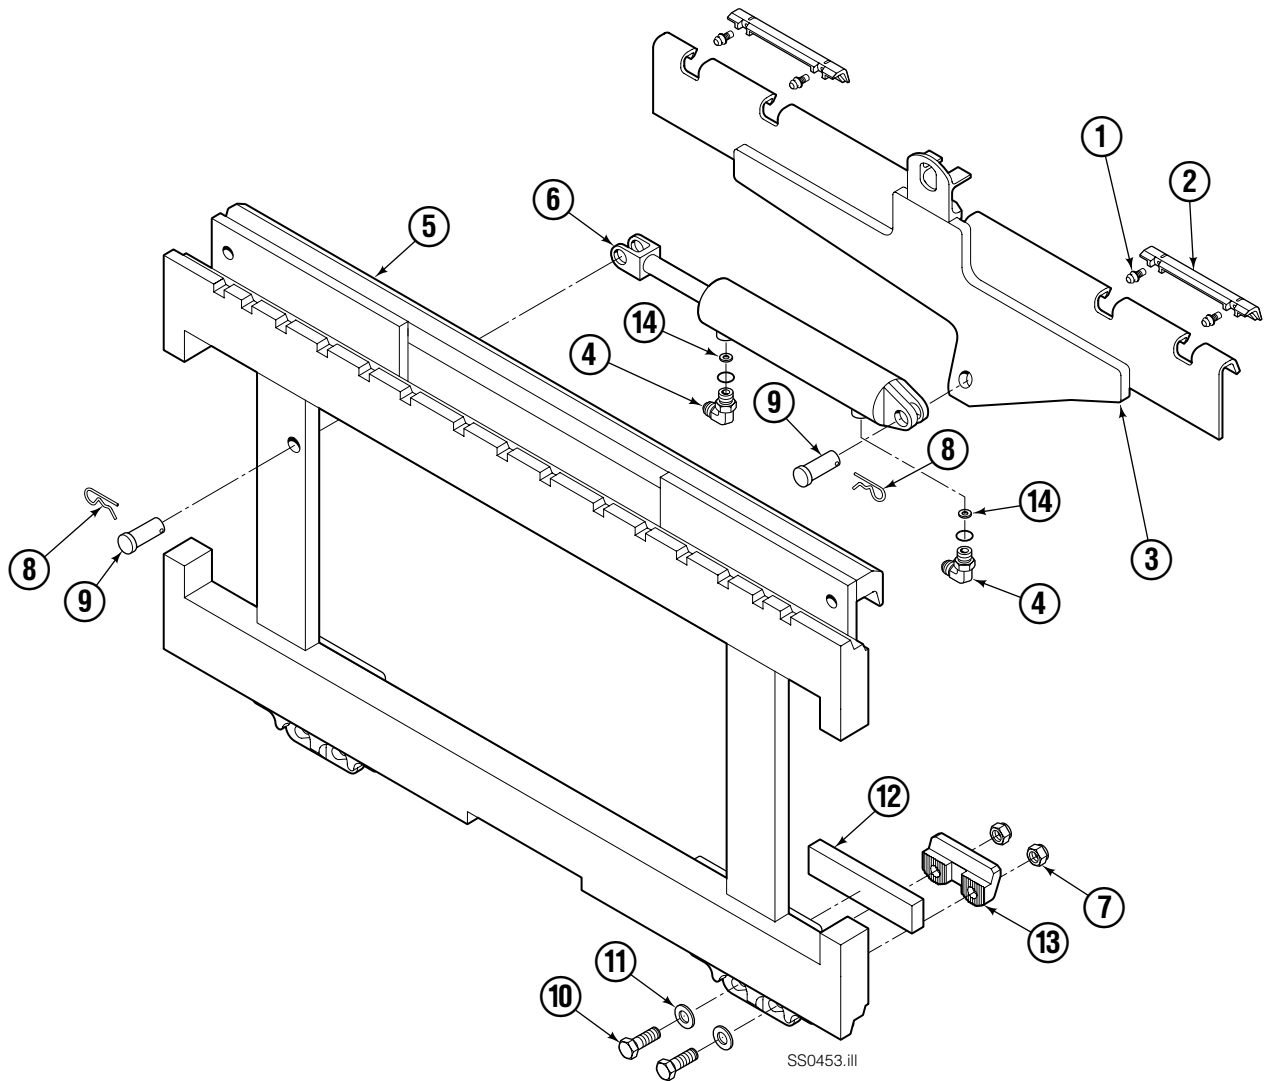

Write: Cascade Corporation, P.O. Box 20187, Portland, OR 97220

Internet: www.cascorp.com

Safety Decals

120D	
PART NO.	DESCRIPTION
679150	'No Step' Decal
221906	'Pinch Point' Decal

Publications

120D	
PART NO.	DESCRIPTION
677487	Service Manual
672715	Operator's Guide
672358	Installation Instructions
680664	'Servicing Cascade Cylinders' - VHS
679929	Tool Catalog
673964	Literature Index Order Form

Sideshifter Group

SS0453.ill

120D			
REF	QTY	PART NO.	DESCRIPTION
		6101583	Sideshift Assembly
1	4	7403	Grease Fitting
2	2	672018	Bearing Segment
3	1	216362	Anchor Bracket
4	2	601676	Fitting, 6-6
5	1	6101584	Faceplate ■
6	1	676649	Cylinder ●
7	4	678990	Nut, M16
8	2	672726	Cotter Pin
9	2	678528	Clevis Pin
10	4	752903	Capscrew, M16 x 45
11	4	667225	Washer
12	2	208350	Lower Bearing
13	2	6004779	Lower Hook
14	2	564226	Restrictor Washer

- If the faceplate needs replacing, your best value is to order the complete sideshifter assembly.
 - See Cylinder page for parts breakdown.
- Reference: S-28048.

Sideshift Cylinder

FP0029.ill

REF	QTY	PART NO.	DESCRIPTION
		676649	Cylinder Assembly
1	1	553717	Nut
■ 2	1	662456	Seal
3	1	553527	Piston
■ 4	1	636852	Wiper
■ 5	1	649817	Back-up Ring
6	1	564226	Washer (orifice .085)
7	1	676776	Shell
8	1	553530	Rod
■ 9	1	2789	O-Ring
■ 10	1	615132	Back-up Ring
11	1	553528	Retainer
12	1	553688	Retaining Ring
13	1	7211	Snap Ring
■ 14	1	662447	Seal
		553866	Service Kit