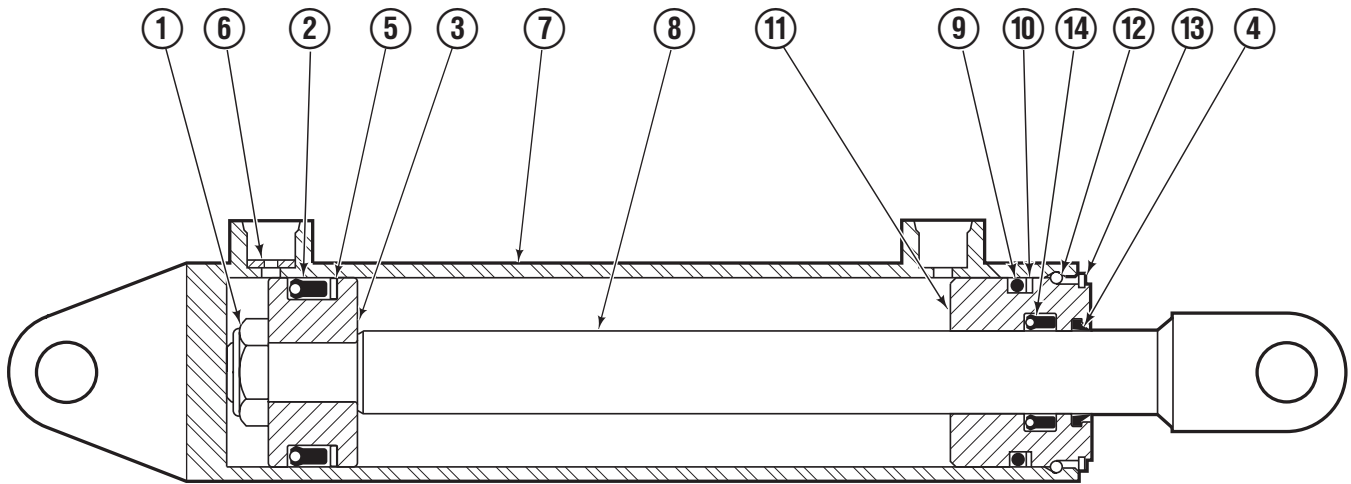

Sideshifter Group

SS0453.ill

120D			
REF	QTY	PART NO.	DESCRIPTION
		6101583	Sideshift Assembly
1	4	7403	Grease Fitting
2	2	672018	Bearing Segment
3	1	216362	Anchor Bracket
4	2	601676	Fitting, 6-6
5	1	6101584	Faceplate ■
6	1	676649	Cylinder ●
7	4	678990	Nut, M16
8	2	672726	Cotter Pin
9	2	678528	Clevis Pin
10	4	752903	Capscrew, M16 x 45
11	4	667225	Washer
12	2	208350	Lower Bearing
13	2	6004779	Lower Hook
14	2	564226	Restrictor Washer

- If the faceplate needs replacing, your best value is to order the complete sideshifter assembly.
 - See Cylinder page for parts breakdown.
- Reference: S-28048.

Sideshift Cylinder

FP0029.ill

REF	QTY	PART NO.	DESCRIPTION
		676649	Cylinder Assembly
1	1	553717	Nut
■ 2	1	662456	Seal
3	1	553527	Piston
■ 4	1	636852	Wiper
■ 5	1	649817	Back-up Ring
6	1	564226	Washer (orifice .085)
7	1	676776	Shell
8	1	553530	Rod
■ 9	1	2789	O-Ring
■ 10	1	615132	Back-up Ring
11	1	553528	Retainer
12	1	553688	Retaining Ring
13	1	7211	Snap Ring
■ 14	1	662447	Seal
		553866	Service Kit