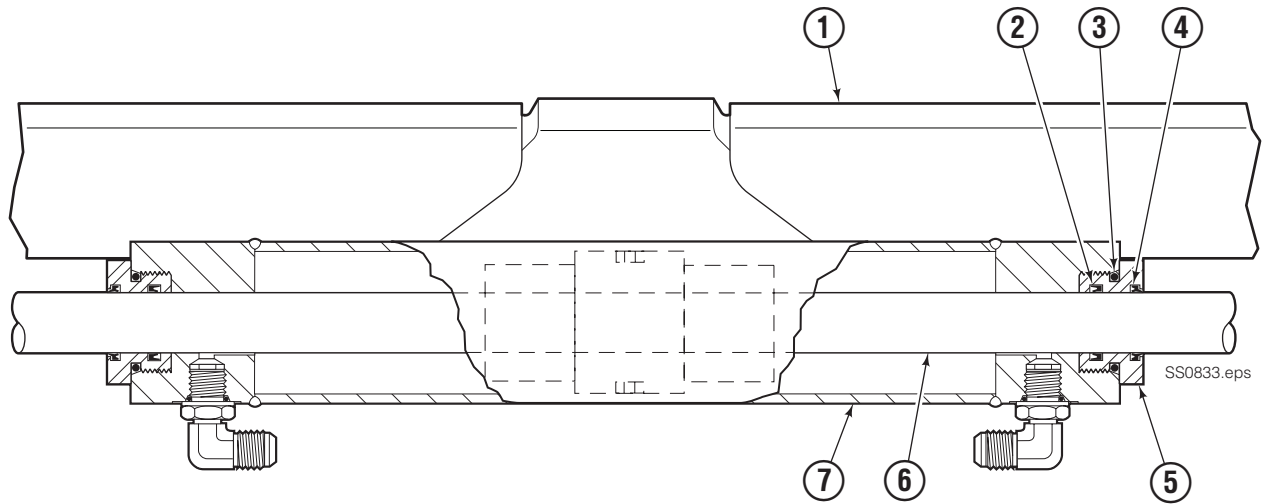

## 150F

REF	QTY	PART NO.	DESCRIPTION	REF	QTY	PART NO.	DESCRIPTION
1	2	6079936	Upper Bearing	7	4	768580	◆ Capscrew, M20 x 60
2	1	6802937	Cylinder ▲	8	1	6804106	Frame
3	2	6057162	Lower Bearing	9	2	7916	Roll Pin
4	4	783800	◆ Nut, M20	10	2	607616	■ Fitting, 6-6
5	2	6083157	◆ Lower Hook	11	2	221733	▼ Restrictor Washer
6	4	215419	◆ Washer, M20				

▲ See Cylinder page for parts breakdown.

◆ Included in Lower Hook Group 6801428.

Reference: Common Parts 6801215, S-24096 – Type 2.

■ Included in Fitting Group 204179.

▼ Included in Restrictor Group 221732.

# Cylinder Assembly

REF	QTY	PART NO.	DESCRIPTION
1	1	6802937	Cylinder Assembly
2	2	564406	● Rod Seal
3	2	609241	O-Ring
4	2	564408	● Rod Wiper Seal
5	2	6056530	Retainer
6	-	■	Rod/Piston Assembly
7	-	■	Cylinder Shell
		564409	Rod Seal Service Kit