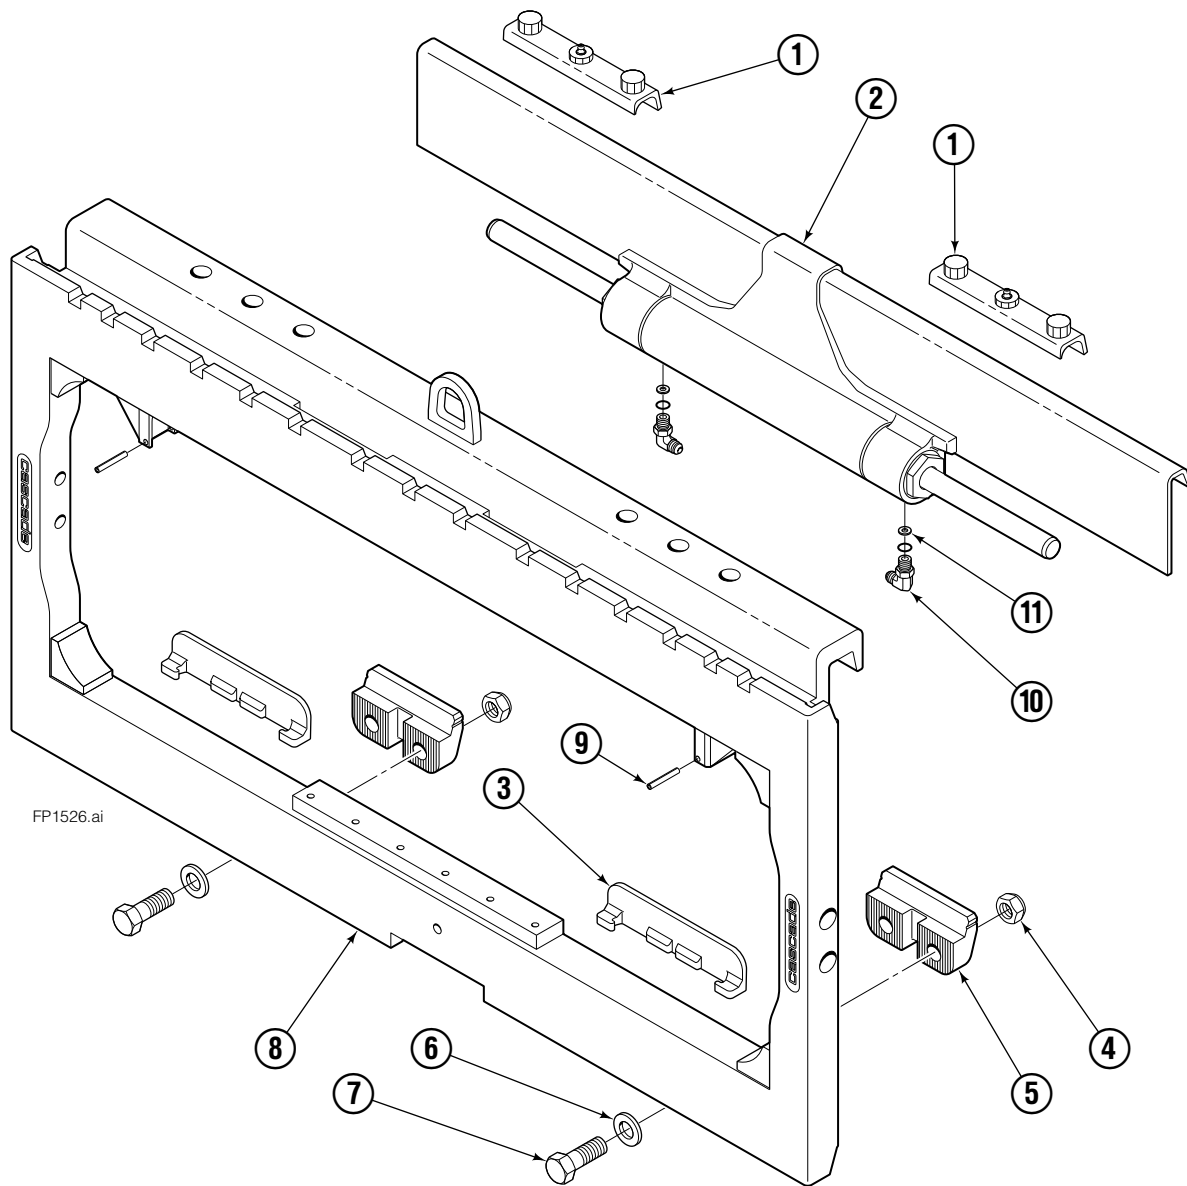

# Sideshift Assembly

## 150F

REF	QTY	PART NO.	DESCRIPTION	REF	QTY	PART NO.	DESCRIPTION
1	2	6079936	Upper Bearing	7	4	768580	◆ Capscrew, M20 x 60
2	1	6802937	Cylinder ▲	8	1	6804106	Frame
3	2	6057162	Lower Bearing	9	2	7916	Roll Pin
4	4	783800	◆ Nut, M20	10	2	607616	■ Fitting, 6-6
5	2	6083157	◆ Lower Hook	11	2	221733	▼ Restrictor Washer
6	4	215419	◆ Washer, M20				

▲ See Cylinder page for parts breakdown.

◆ Included in Lower Hook Group 6801428.

Reference: Common Parts 6801215, S-24096 – Type 2.

■ Included in Fitting Group 204179.

▼ Included in Restrictor Group 221732.

# Cylinder Assembly

REF	QTY	PART NO.	DESCRIPTION
1	1	6802937	Cylinder Assembly
2	2	564406	● Rod Seal
3	2	609241	O-Ring
4	2	564408	● Rod Wiper Seal
5	2	6056530	Retainer
6	-	■	Rod/Piston Assembly
7	-	■	Cylinder Shell
		564409	Rod Seal Service Kit