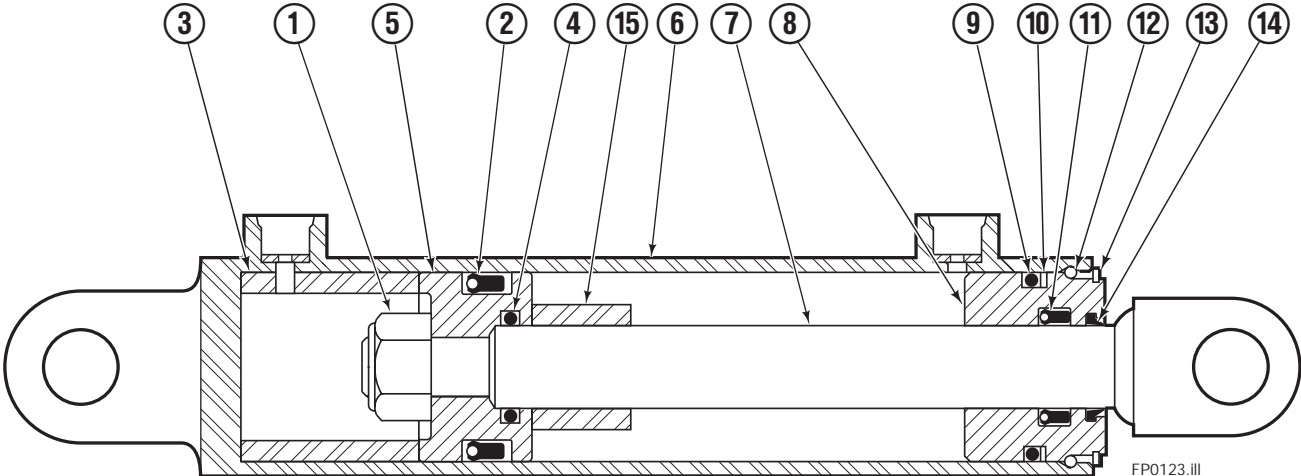

Sideshifter Group

150D			
REF	QTY	PART NO.	DESCRIPTION
1	4	7403	Grease Fitting
2	2	672018	Bearing Segment
3	1	686238	Anchor Bracket
4	2	601676	Fitting, 6-6
5	1	■	Faceplate
6	1	686243	Cylinder Assembly ▲
7	4	553857	Nut
8	2	686217	Cotter Pin
9	1	686215	Clevis Pin
10	4	638601	Capscrew, 5/8 NC x 2.00 GR5
11	4	667225	Washer
12	2	676650	Lower Bearing
13	2	678034	Lower Hook
14	1	686214	Clevis Pin
		672022	Service Kit – Items 1&2
		675856	Service Kit – Item 12

■ If the Faceplate needs replacing, your best value is to order the complete Sideshifter Assembly 686273.

▲ See Cylinder page for parts breakdown.

Sideshift Cylinder

REF	QTY	PART NO.	DESCRIPTION
		686243	Cylinder Assembly
1	1	561012	Nut
■ 2	1	662457	Seal
3	1	564562	Spacer - Head
■ 4	1	2718	O-Ring
5	1	561427	Piston
6	1	561419	Shell
7	1	561422	Rod
8	1	561428	Retainer
■ 9	1	2791	O-Ring
■ 10	1	615134	Back-up Ring
■ 11	1	662449	Seal
12	1	561429	Retaining Ring
13	1	7215	Snap Ring
■ 14	1	626468	Wiper
15	1	---	Spacer - Rod
		561430	Service Kit