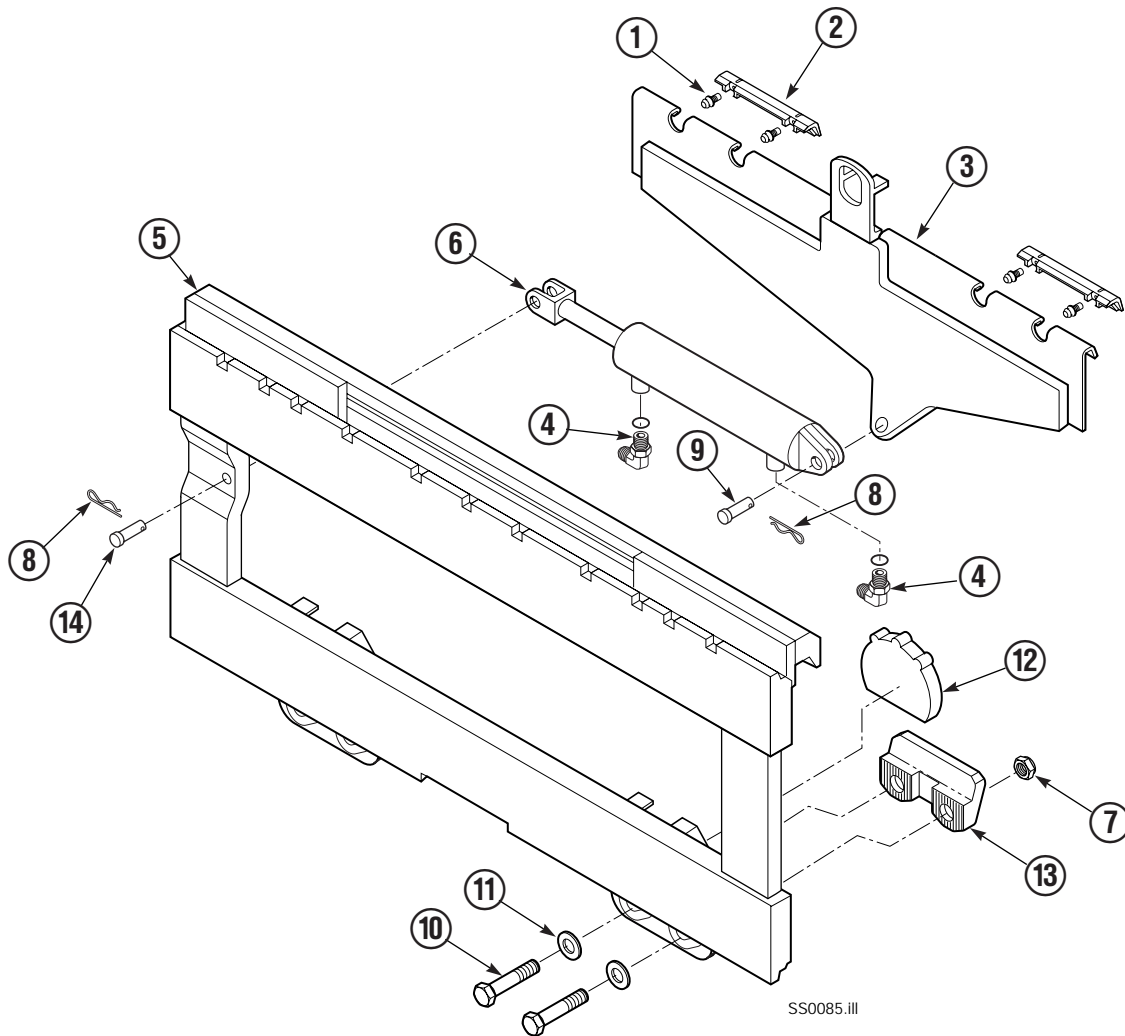

Sideshifter Group

150D			
REF	QTY	PART NO.	DESCRIPTION
1	4	7403	Grease Fitting
2	2	672018	Bearing Segment
3	1	686238	Anchor Bracket
4	2	601676	Fitting, 6-6
5	1	■	Faceplate
6	1	686243	Cylinder Assembly ▲
7	4	553857	Nut
8	2	686217	Cotter Pin
9	1	686215	Clevis Pin
10	4	638601	Capscrew, 5/8 NC x 2.00 GR5
11	4	667225	Washer
12	2	676650	Lower Bearing
13	2	678034	Lower Hook
14	1	686214	Clevis Pin
		672022	Service Kit – Items 1&2
		675856	Service Kit – Item 12

■ If the Faceplate needs replacing, your best value is to order the complete Sideshifter Assembly 686273.

▲ See Cylinder page for parts breakdown.

Sideshift Cylinder

REF	QTY	PART NO.	DESCRIPTION
		686243	Cylinder Assembly
1	1	561012	Nut
■ 2	1	662457	Seal
3	1	564562	Spacer - Head
■ 4	1	2718	O-Ring
5	1	561427	Piston
6	1	561419	Shell
7	1	561422	Rod
8	1	561428	Retainer
■ 9	1	2791	O-Ring
■ 10	1	615134	Back-up Ring
■ 11	1	662449	Seal
12	1	561429	Retaining Ring
13	1	7215	Snap Ring
■ 14	1	626468	Wiper
15	1	---	Spacer - Rod
		561430	Service Kit