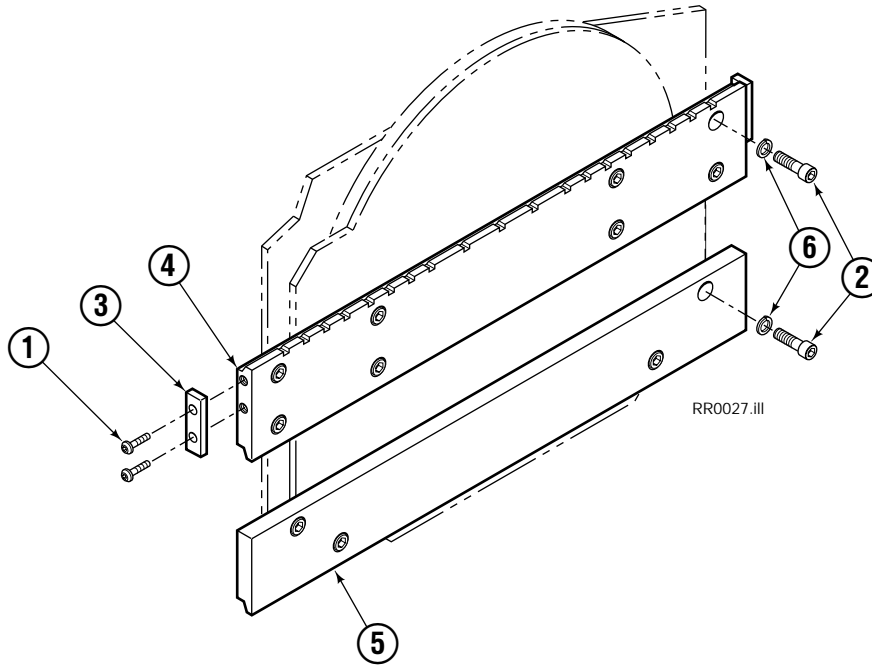

Fork Bar Group

55D			
REF	QTY	PART NO.	DESCRIPTION
		206775	Fork Bar Group
1	4	4880	Capscrew, 1/2 NC x 1.0 GR8
2	12	607102	Capscrew, 3/4 NC x 1.25 GR8
3	2	624394	Keeper
4	1	625497	Upper Bar
5	1	625498	Lower Bar
6	12	6448	Lockwasher, 3/4 ID