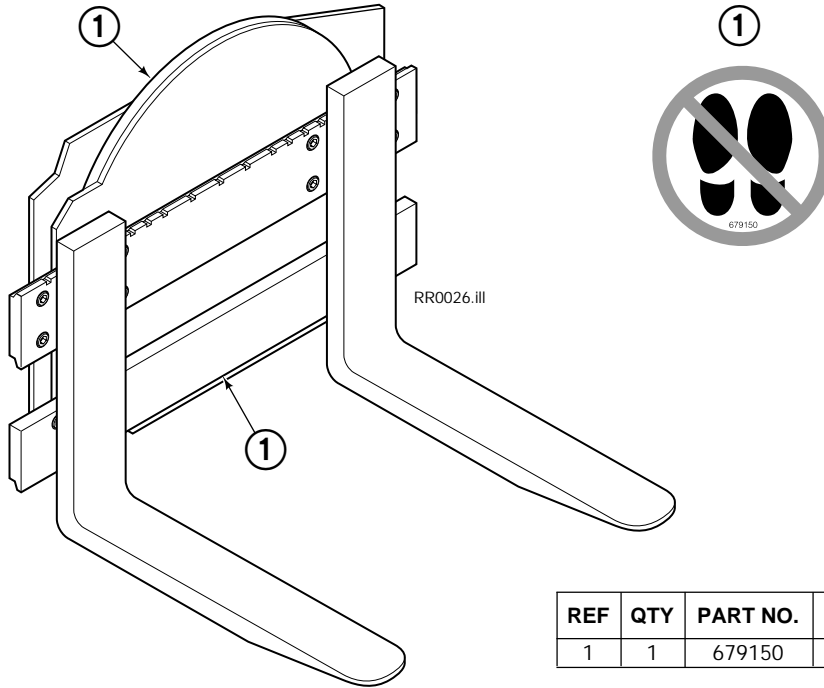

Safety Decals