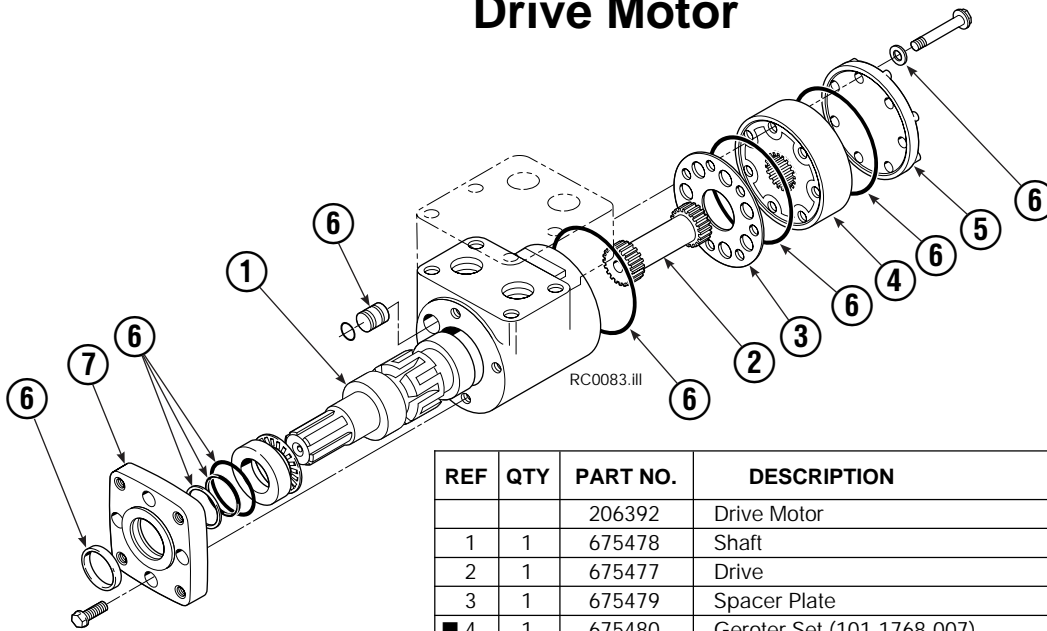

Drive Motor

REF	QTY	PART NO.	DESCRIPTION
		206392	Drive Motor
1	1	675478	Shaft
2	1	675477	Drive
3	1	675479	Spacer Plate
■ 4	1	675480	Gerotor Set (101-1768-007)
■ 4	1	685075	Gerotor Set (101-1768-009)
5	1	675482	End Cap
● 6	1	206405	Service Kit
■ 7	1	685089	Flange (101-1768-007)
■ 7	1	685090	Flange (101-1768-009)

Cascade provides service replacement parts for the listed parts only. Due to cost, if others parts need replacement, the complete drive motor should be replaced.

- See Nameplate under valve for correct part number of Gerotor Set and Flange.
- Compatible with water glycol based hydraulic fluids.