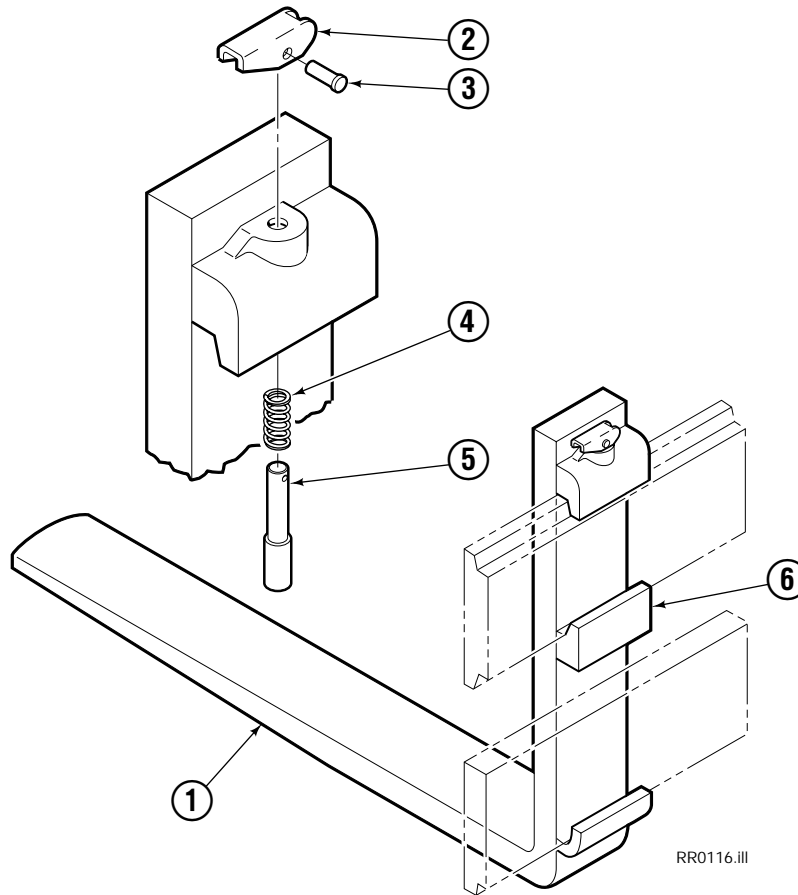

Cascade provides service replacement parts for the listed parts only. Due to cost, if others parts need replacement, the complete drive motor should be replaced.

- See Nameplate under valve for correct part number of Gerotor Set and Flange.
- Compatible with water glycol based hydraulic fluids.

Check Valve

REF	QTY	PART NO.	DESCRIPTION
		670549	Check Valve Assembly
1	2	609453	Fitting, 10
2	2	670552	Spring
3	2	670551	Guide
4	2	7020	Ball
5	2	602580	Fitting, 8
6	2	673989	Spring
7	1	670550	Body
8	1	670553	Spool

Adjustable Forks

55D						
REF	QTY	36" PART NO.	42" PART NO.	48" PART NO.	54" PART NO.	DESCRIPTION
		615329	615330	615331	615332	Fork Assembly
1	1	645606	645607	645608	645609	● Fork
2	1	622897	622897	622897	622897	Handle
3	1	8007	8007	8007	8007	Rivet
4	1	622908	622908	622908	622908	Spring
5	1	622907	622907	622907	622907	Pin
6	1	689279	689279	689279	689279	■ Middle Hook