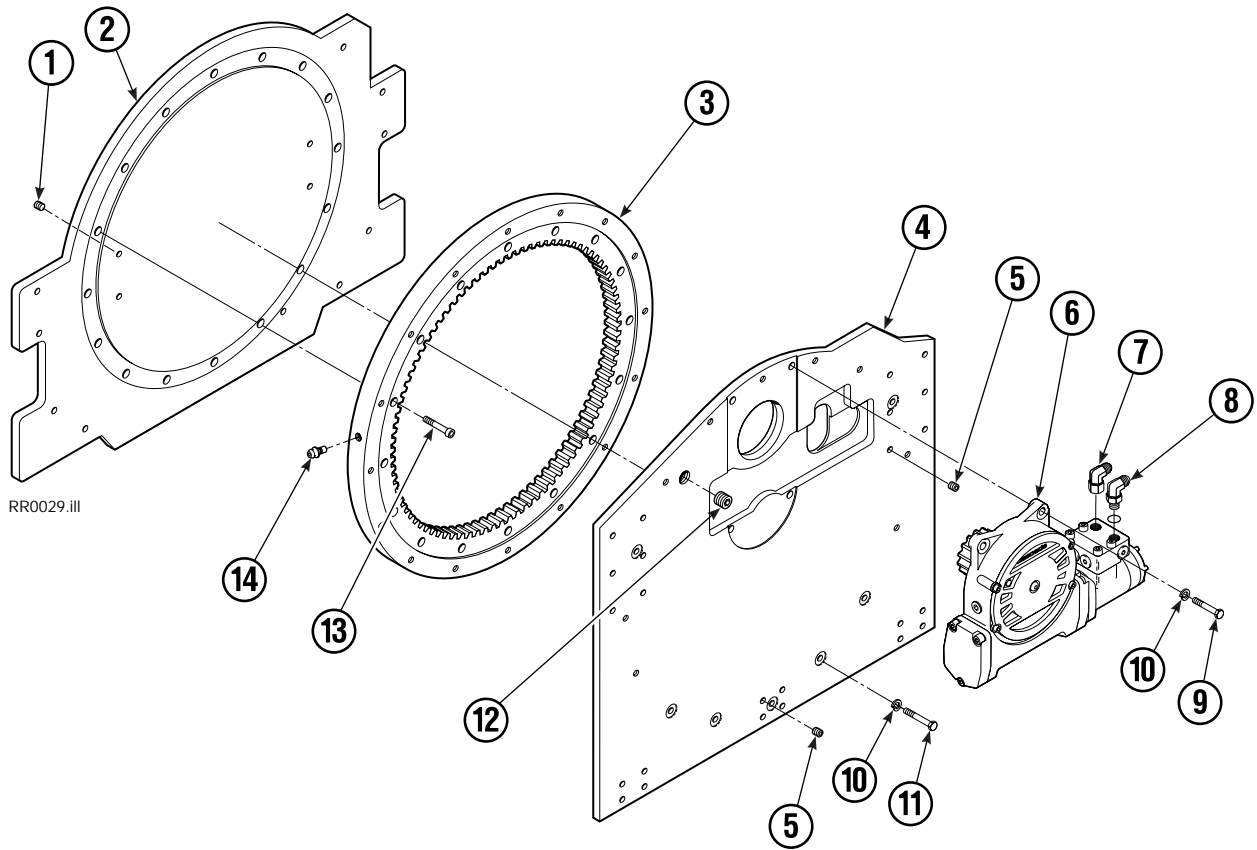

Base Unit Group

55D			
REF	QTY	PART NO	DESCRIPTION
		681821	Base Unit Group
1	4	631428	Plug
2	1	670496	Faceplate
3	1	672828	Bearing Assembly
4	1	670497	Baseplate
5	8	631385	Plug
6	1	670505	Drive Group ●
7	1	660385	Fitting, 8-8
8	1	601250	Fitting, 8-8
9	4	661742	Capscrew, 1/2 NC x 1.25 GR5
10	20	6290	Lockwasher
11	16	640013	Capscrew, 1/2 NC x 1.75 GR8
12	1	6605	Plug
13	16	669322	Capscrew, 1/2 NC x 1.50 GR8
14	1	7401	Grease Fitting
		672481	Bearing Service Kit