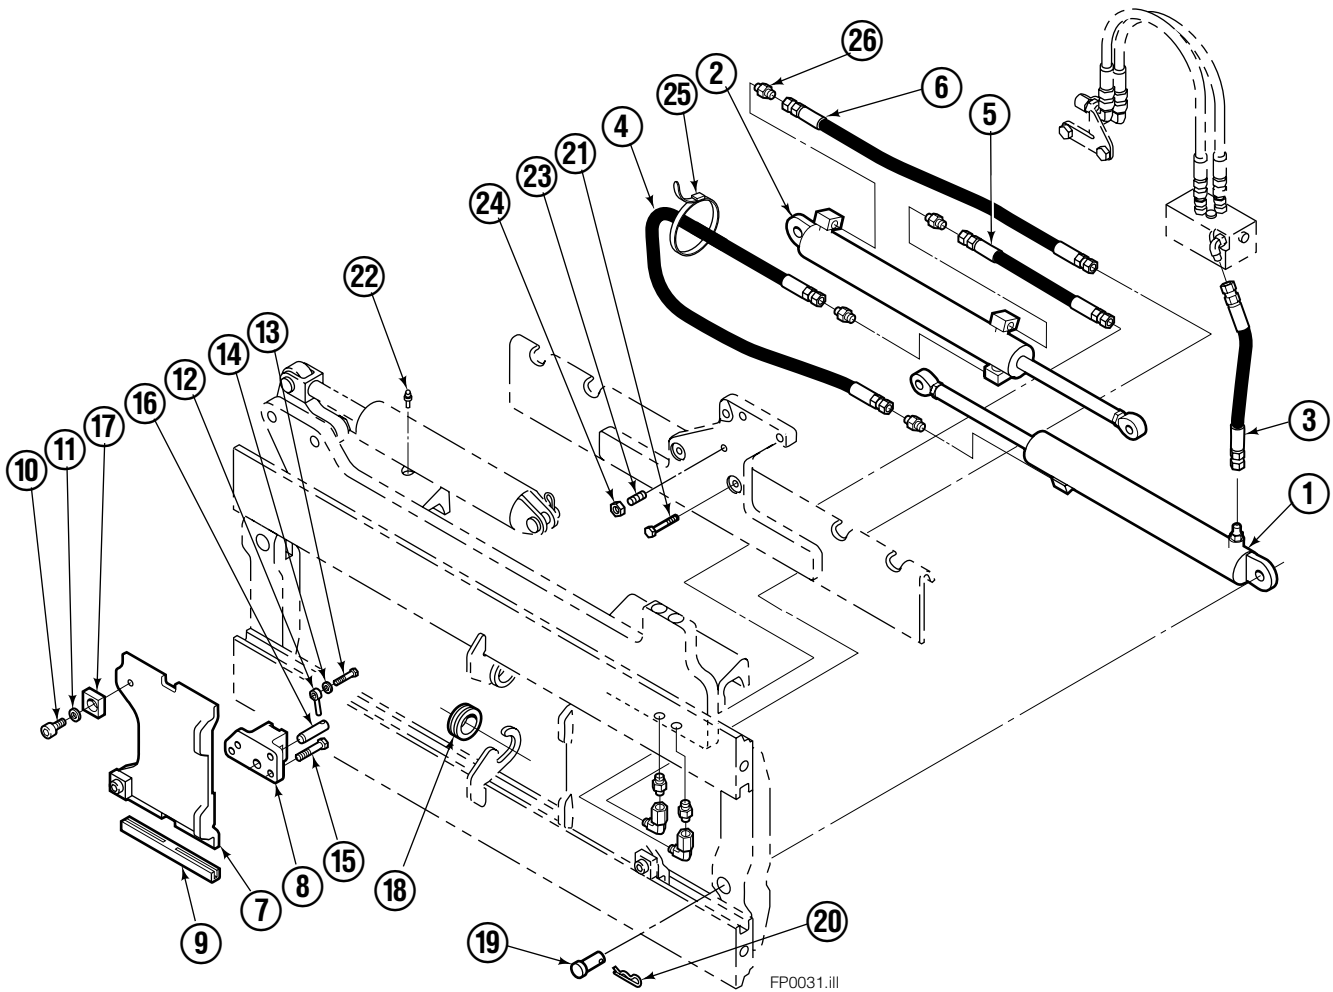

Safety Decals

Part No. 665595
(5) Places

Mounting Group Sideshifting

Reference:
BC-101
SK-5981
2S-3988

55F

REF	QTY	PART NO.	DESCRIPTION	REF	QTY	PART NO.	DESCRIPTION
		207326	Sideshifting Mounting-37" ■●	10	4	667225	Washer
1	1	395315	Frame-37" ■	11	6	766154	Capscrew, M16x2,0x40-8.8
2	1	207184	Anchor Bracket-37" ■	12	4	678990	Nut
3	2	601676	Fitting, 6-6	13	1	206909	Lug
4	1	206917	Center Bearing-49" only	14	1	206910	Spacer
5	2	678525	Clevis Pin	15	2	684355	Lockwasher
6	2	672726	Hairpin Cotter	16	2	204187	Upper Bearing
7	1	675548	Cylinder Assembly ◆	17	2	207209	Lower Bearing
8	1	675550	Washer (orifice .085)	18	2	207578	Hose
9	2	204186	Lower Hook				

- Carriage width.
- Includes items 2 through 17.
- ◆ See Cylinder page for parts breakdown.

Sideshift Cylinder ITA Class III

FP0126.ill

55E			
REF	QTY	PART NO.	DESCRIPTION
		675548	Cylinder Assembly
1	1	553857	Nut
2	1	662452	■ Seal
3	1	553501	Piston
4	1	636851	■ Wiper
5	1	638247	■ Back-up Ring
6	1	675550	Washer (orifice .085 in.)
7	1	675549	Shell
8	1	553449	Rod
9	1	2785	■ O-Ring
10	1	615128	■ Back-up Ring
11	1	553500	Retainer
12	1	553856	Retaining Ring
13	1	7202	Snap Ring
14	1	641835	■ Seal
		553861	Service Kit

■ Included in Service Kit 553861.

Hydraulic/Fork Group

55F							
REF	QTY	PART NO.	DESCRIPTION	REF	QTY	PART NO.	DESCRIPTION
		207220	Hydraulic Group – 37 in. ■ ●	13	2	763169	Capscrew
		206912	Fork Group □	14	2	680217	Lockwasher
1	1	583943	Cylinder Assembly, LH ◆	15	8	206924	Capscrew
2	1	583951	Cylinder Assembly, RH ◆	16	2	206925	Pin
3	1	207563	Hose	17	4	207552	Block
4	1	207564	Hose	18	2	206916	Grommet
5	1	207565	Hose	19	2	206926	Clevis Pin
6	1	207566	Hose	20	2	207210	Hairpin Cotter
7	2	207208	Fork Carrier	21	2	768551	Capscrew
8	2	206914	Lug	22	2	7403	Grease Fitting
9	4	206915	Bearing	23	1	768753	Setscrew
10	4	206922	Capscrew	24	1	207211	Jam Nut
11	4	678991	Lockwasher	25	1	200008	Cable Tie
12	2	206923	Eyebolt	26	6	617915	Fitting, 4-4