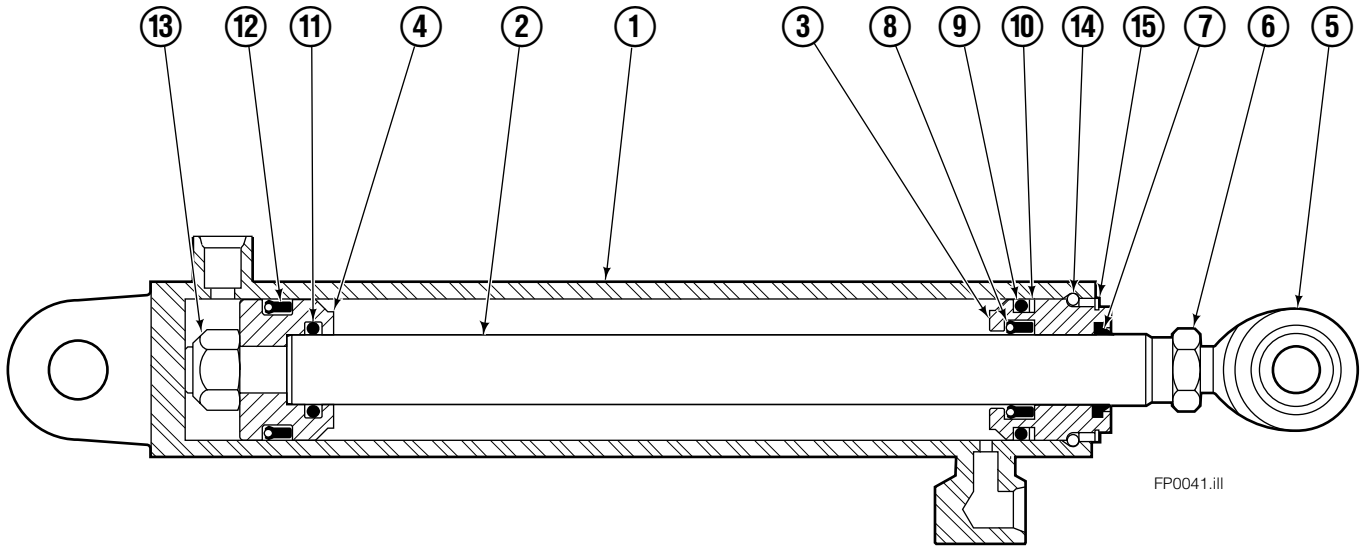

■ Included in Service Kit 553861.

Hydraulic/Fork Group

55F							
REF	QTY	PART NO.	DESCRIPTION	REF	QTY	PART NO.	DESCRIPTION
		207220	Hydraulic Group – 37 in. ■ ●	13	2	763169	Capscrew
		206912	Fork Group □	14	2	680217	Lockwasher
1	1	583943	Cylinder Assembly, LH ◆	15	8	206924	Capscrew
2	1	583951	Cylinder Assembly, RH ◆	16	2	206925	Pin
3	1	207563	Hose	17	4	207552	Block
4	1	207564	Hose	18	2	206916	Grommet
5	1	207565	Hose	19	2	206926	Clevis Pin
6	1	207566	Hose	20	2	207210	Hairpin Cotter
7	2	207208	Fork Carrier	21	2	768551	Capscrew
8	2	206914	Lug	22	2	7403	Grease Fitting
9	4	206915	Bearing	23	1	768753	Setscrew
10	4	206922	Capscrew	24	1	207211	Jam Nut
11	4	678991	Lockwasher	25	1	200008	Cable Tie
12	2	206923	Eyebolt	26	6	617915	Fitting, 4-4

■ Carriage width.

◆ See Cylinder page for parts breakdown.

Reference: BC-101, S-5981, S-3990.

● Includes items 1 through 6.

□ Includes items 7 through 26.

Left Hand Cylinder

55F			
REF	QTY	PART NO.	DESCRIPTION
		583943	Cylinder Assembly – 37" ■
1	1	564168	Shell – 37" ■
2	1	564184	Rod – 37" ■
3	1	685664	Retainer
4	1	685665	Piston
5	1	564193	● Rod End
6	1	5718	● Nut
7	1	636850	● Rod Wiper
8	1	646540	● Rod Seal
9	1	2718	● O-Ring
10	1	615122	● Back-up Ring
11	1	2710	● O-Ring
12	1	663728	● Piston Seal
13	1	563462	Piston Nut
14	1	563916	Retaining Ring
15	1	3137	Snap Ring
		684827	Service Kit

■ Carriage width.

● Included in Service Kit 684827.

Reference: S-6140, S-6141.

Right Hand Cylinder

FP0028.ill

55F

REF	QTY	PART NO.	DESCRIPTION
		583951	Cylinder Assembly - 37" ■
1	1	564176	Shell - 37" ■
2	1	564184	Rod - 37" ■
3	1	685664	Retainer
4	1	685665	Piston
5	1	564193	● Rod End
6	1	5718	● Nut
7	1	636850	● Rod Wiper
8	1	646540	● Rod Seal
9	1	2718	● O-Ring
10	1	615122	● Back-up Ring
11	1	2710	● O-Ring
12	1	663728	● Piston Seal
13	1	563462	Piston Nut
14	1	563916	Retaining Ring
15	1	3137	Snap Ring
		684827	Service Kit