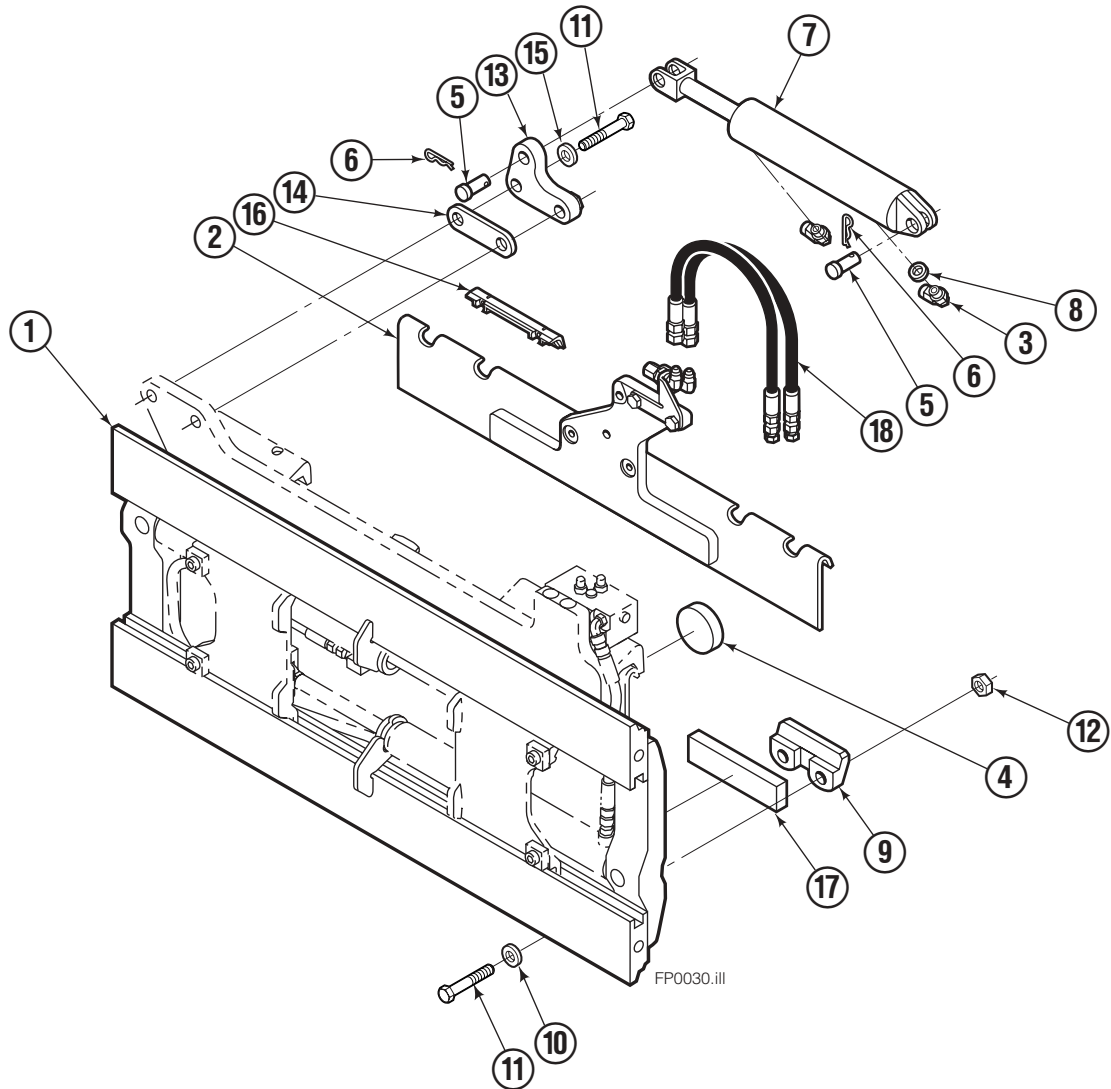

Safety Decals

Part No. 665595
(5) Places

Mounting Group Sideshifting

Reference:
BC-101
SK-5981
2S-3988

55F

REF	QTY	PART NO.	DESCRIPTION	REF	QTY	PART NO.	DESCRIPTION
		207326	Sideshifting Mounting-37" ■●	10	4	667225	Washer
1	1	395315	Frame-37" ■	11	6	766154	Capscrew, M16x2,0x40-8.8
2	1	207184	Anchor Bracket-37" ■	12	4	678990	Nut
3	2	601676	Fitting, 6-6	13	1	206909	Lug
4	1	206917	Center Bearing-49" only	14	1	206910	Spacer
5	2	678525	Clevis Pin	15	2	684355	Lockwasher
6	2	672726	Hairpin Cotter	16	2	204187	Upper Bearing
7	1	675548	Cylinder Assembly ◆	17	2	207209	Lower Bearing
8	1	675550	Washer (orifice .085)	18	2	207578	Hose
9	2	204186	Lower Hook				

- Carriage width.
- Includes items 2 through 17.
- ◆ See Cylinder page for parts breakdown.

Sideshift Cylinder ITA Class III

FP0126.ill

55E			
REF	QTY	PART NO.	DESCRIPTION
		675548	Cylinder Assembly
1	1	553857	Nut
2	1	662452	■ Seal
3	1	553501	Piston
4	1	636851	■ Wiper
5	1	638247	■ Back-up Ring
6	1	675550	Washer (orifice .085 in.)
7	1	675549	Shell
8	1	553449	Rod
9	1	2785	■ O-Ring
10	1	615128	■ Back-up Ring
11	1	553500	Retainer
12	1	553856	Retaining Ring
13	1	7202	Snap Ring
14	1	641835	■ Seal
		553861	Service Kit

■ Included in Service Kit 553861.

Hydraulic/Fork Group

55F							
REF	QTY	PART NO.	DESCRIPTION	REF	QTY	PART NO.	DESCRIPTION
		207220	Hydraulic Group – 37 in. ■ ●	13	2	763169	Capscrew
		206912	Fork Group □	14	2	680217	Lockwasher
1	1	583943	Cylinder Assembly, LH ◆	15	8	206924	Capscrew
2	1	583951	Cylinder Assembly, RH ◆	16	2	206925	Pin
3	1	207563	Hose	17	4	207552	Block
4	1	207564	Hose	18	2	206916	Grommet
5	1	207565	Hose	19	2	206926	Clevis Pin
6	1	207566	Hose	20	2	207210	Hairpin Cotter
7	2	207208	Fork Carrier	21	2	768551	Capscrew
8	2	206914	Lug	22	2	7403	Grease Fitting
9	4	206915	Bearing	23	1	768753	Setscrew
10	4	206922	Capscrew	24	1	207211	Jam Nut
11	4	678991	Lockwasher	25	1	200008	Cable Tie
12	2	206923	Eyebolt	26	6	617915	Fitting, 4-4