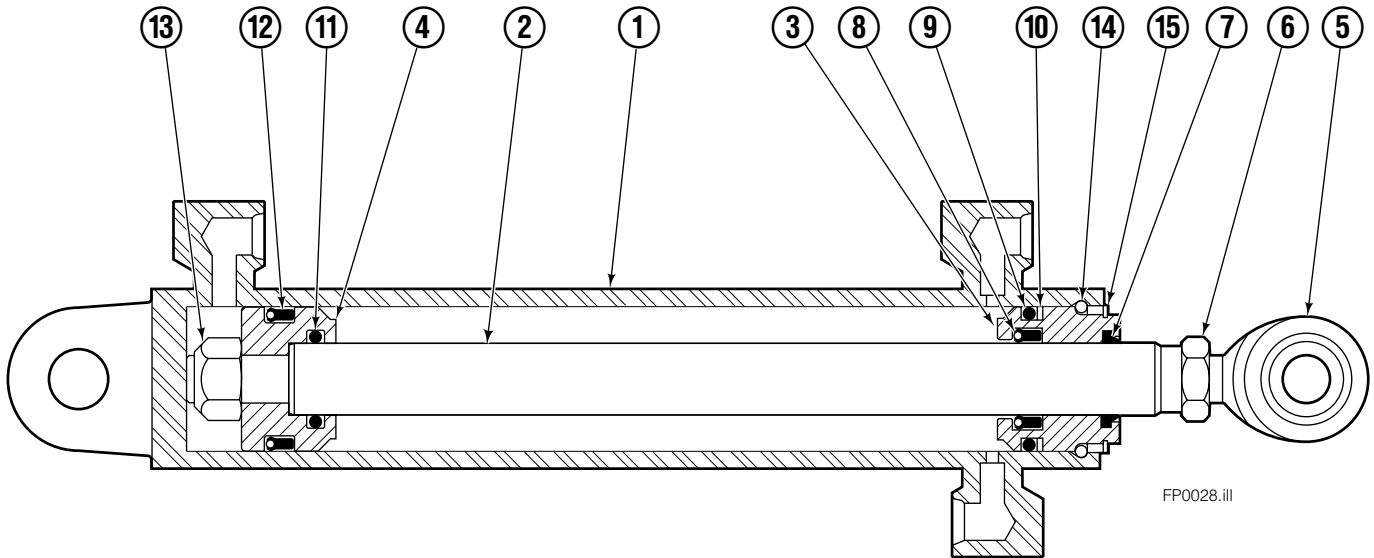

■ Included in Service Kit 553861.

Hydraulic/Fork Group

55F							
REF	QTY	PART NO.	DESCRIPTION	REF	QTY	PART NO.	DESCRIPTION
		207220	Hydraulic Group – 37 in. ■ ●	13	2	763169	Capscrew
		206912	Fork Group □	14	2	680217	Lockwasher
1	1	583943	Cylinder Assembly, LH ◆	15	8	206924	Capscrew
2	1	583951	Cylinder Assembly, RH ◆	16	2	206925	Pin
3	1	207563	Hose	17	4	207552	Block
4	1	207564	Hose	18	2	206916	Grommet
5	1	207565	Hose	19	2	206926	Clevis Pin
6	1	207566	Hose	20	2	207210	Hairpin Cotter
7	2	207208	Fork Carrier	21	2	768551	Capscrew
8	2	206914	Lug	22	2	7403	Grease Fitting
9	4	206915	Bearing	23	1	768753	Setscrew
10	4	206922	Capscrew	24	1	207211	Jam Nut
11	4	678991	Lockwasher	25	1	200008	Cable Tie
12	2	206923	Eyebolt	26	6	617915	Fitting, 4-4

■ Carriage width.

◆ See Cylinder page for parts breakdown.

Reference: BC-101, S-5981, S-3990.

● Includes items 1 through 6.

□ Includes items 7 through 26.

Left Hand Cylinder

55F			
REF	QTY	PART NO.	DESCRIPTION
		583943	Cylinder Assembly – 37" ■
1	1	564168	Shell – 37" ■
2	1	564184	Rod – 37" ■
3	1	685664	Retainer
4	1	685665	Piston
5	1	564193	● Rod End
6	1	5718	● Nut
7	1	636850	● Rod Wiper
8	1	646540	● Rod Seal
9	1	2718	● O-Ring
10	1	615122	● Back-up Ring
11	1	2710	● O-Ring
12	1	663728	● Piston Seal
13	1	563462	Piston Nut
14	1	563916	Retaining Ring
15	1	3137	Snap Ring
		684827	Service Kit

■ Carriage width.

● Included in Service Kit 684827.

Reference: S-6140, S-6141.

Right Hand Cylinder

FP0028.ill

55F

REF	QTY	PART NO.	DESCRIPTION
		583951	Cylinder Assembly - 37" ■
1	1	564176	Shell - 37" ■
2	1	564184	Rod - 37" ■
3	1	685664	Retainer
4	1	685665	Piston
5	1	564193	● Rod End
6	1	5718	● Nut
7	1	636850	● Rod Wiper
8	1	646540	● Rod Seal
9	1	2718	● O-Ring
10	1	615122	● Back-up Ring
11	1	2710	● O-Ring
12	1	663728	● Piston Seal
13	1	563462	Piston Nut
14	1	563916	Retaining Ring
15	1	3137	Snap Ring
		684827	Service Kit