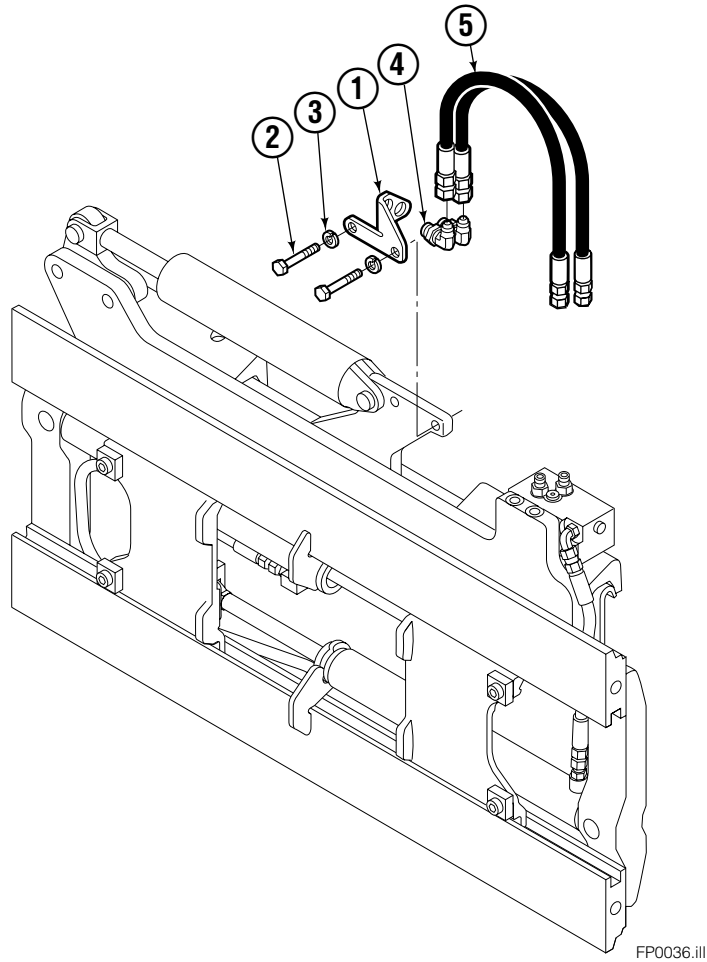

■ Carriage width.

◆ See Cylinder page for parts breakdown.

Reference: BC-101, S-5981, S-3990.

● Includes items 1 through 6.

□ Includes items 7 through 26.

Left Hand Cylinder

55F			
REF	QTY	PART NO.	DESCRIPTION
		583943	Cylinder Assembly – 37" ■
1	1	564168	Shell – 37" ■
2	1	564184	Rod – 37" ■
3	1	685664	Retainer
4	1	685665	Piston
5	1	564193	● Rod End
6	1	5718	● Nut
7	1	636850	● Rod Wiper
8	1	646540	● Rod Seal
9	1	2718	● O-Ring
10	1	615122	● Back-up Ring
11	1	2710	● O-Ring
12	1	663728	● Piston Seal
13	1	563462	Piston Nut
14	1	563916	Retaining Ring
15	1	3137	Snap Ring
		684827	Service Kit

■ Carriage width.

● Included in Service Kit 684827.

Reference: S-6138, S-6139.

Flow Divider Group

FP0035.iii

55F			
REF	QTY	PART NO.	DESCRIPTION
		206921	Flow Divider Group
1	1	206919	Valve ■
2	1	206918	Valve Body
3	1	207301	Cartridge-Combiner
4	2	663694	Fitting, 3
5	2	617915	Fitting, 4-4
6	1	617917	Fitting, 4-4
7	1	679992	Service Kit
8	3	685105	Capscrew
9	3	678993	Lockwasher
10	2	207300	O-Ring
11	6	617915	Fitting, 4-4
12	2	617641	Fitting, 4-4
13	2	609234	Fitting, 4-4
14	1	617916	Fitting, 4-4

■ Includes items 1 through 7.

Backrest

55F			
REF	QTY	PART NO.	DESCRIPTION
1	1	207128	Backrest – 37" x 48" ■
2	4	684586	Lockwasher
3	4	200173	Capscrew

■ Width by Height.
Reference: 3S-3979.

Standard Installation Group

REF	QTY	PART NO.	DESCRIPTION
		207342	Installation Group
1	1	207314	Bracket
2	2	762899	Capscrew, M10X20-8.8
3	2	681238	Lockwasher
4	2	2453	Fitting, 8-8
5	2	207578	Hose

Do you have questions you need answered right now? Call your nearest Cascade Parts Department. Visit us online at www.cascorp.com