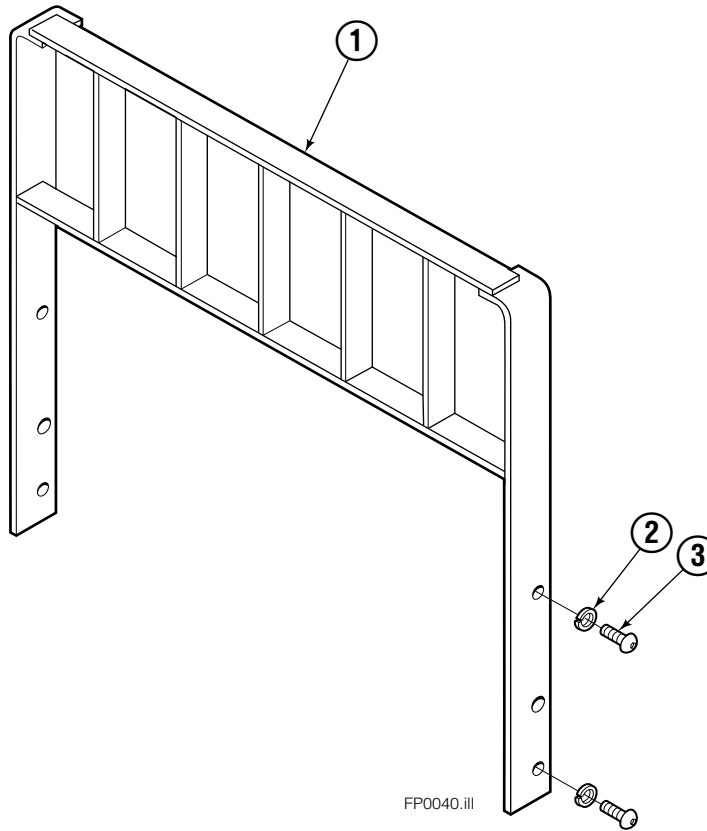

■ Includes items 1 through 7.

Backrest

55F			
REF	QTY	PART NO.	DESCRIPTION
1	1	207128	Backrest – 37" x 48" ■
2	4	684586	Lockwasher
3	4	200173	Capscrew

■ Width by Height.
Reference: 3S-3979.

Standard Installation Group