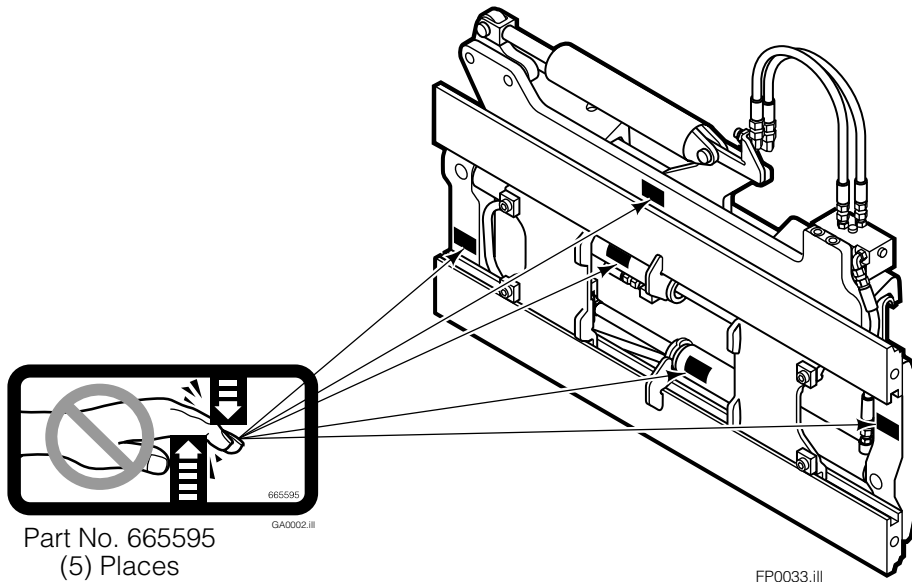

Safety Decals

Part No. 665595
(5) Places

Mounting Group Sideshifting

Reference:
BC-101
SK-5981
2S-3988

55F

REF	QTY	PART NO.	DESCRIPTION	REF	QTY	PART NO.	DESCRIPTION
		207326	Sideshifting Mounting-37" ■●	10	4	667225	Washer
1	1	395315	Frame-37" ■	11	6	766154	Capscrew, M16x2,0x40-8.8
2	1	207184	Anchor Bracket-37" ■	12	4	678990	Nut
3	2	601676	Fitting, 6-6	13	1	206909	Lug
4	1	206917	Center Bearing-49" only	14	1	206910	Spacer
5	2	678525	Clevis Pin	15	2	684355	Lockwasher
6	2	672726	Hairpin Cotter	16	2	204187	Upper Bearing
7	1	675548	Cylinder Assembly ◆	17	2	207209	Lower Bearing
8	1	675550	Washer (orifice .085)	18	2	207578	Hose
9	2	204186	Lower Hook				