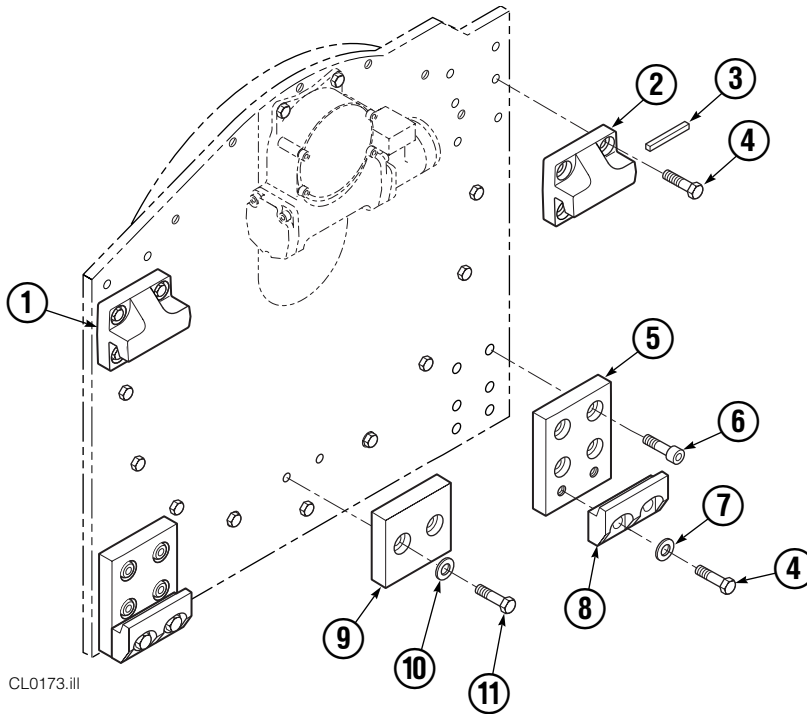

Bolt-On Mounting Group

CL0173.III

Class III, 0°			
REF	QTY	PART NO.	DESCRIPTION
		676274	Mounting Group
1	1	670684	Upper Hook – LH
2	1	670685	Upper Hook – RH
3	1	670704	Stop Kit
4	12	667369	Capscrew, 5/8 NC x 1.25
5	2	670668	Spacer
6	8	622467	Capscrew, 5/8 NC x 1.25
7	4	667225	Washer
8	2	675969	Lower Hook
9	1	670687	Center Spacer
10	2	6372	Lockwasher, 1/2 in. ID
11	2	3655	Capscrew, 1/2 NC x 1.50