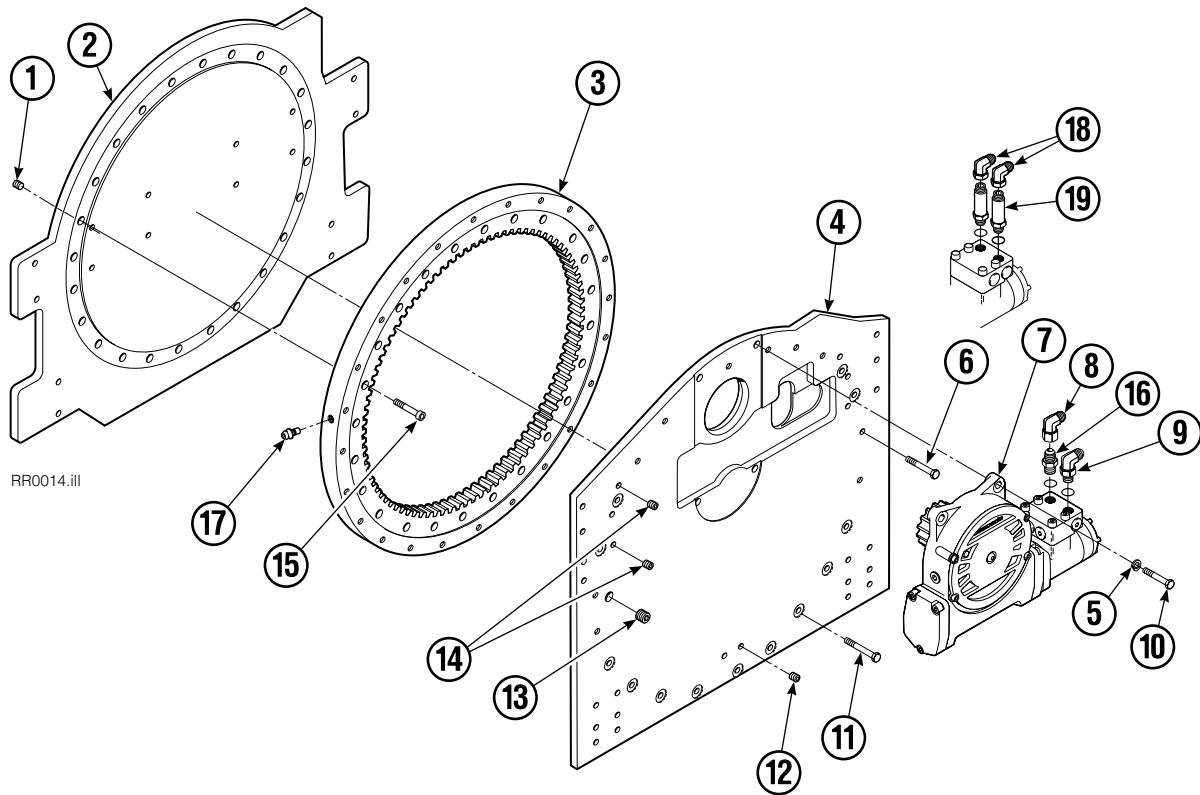

Internet: www.cascorp.com

Safety Decals

REF	QTY	PART NO.	DESCRIPTION
1	1	679150	No Step Decal

Publications

GA0006.eps

PART NO.	DESCRIPTION
672946	Service Manual
672714	Operators Guide
668987	Installation Instructions
679929	Tool Catalog
673964	Literature Index Order Form

Base Unit Group

RR0014.iii

100D			
REF	QTY	PART NO	DESCRIPTION
		682647	Base Unit Group
1	10	631428	Plug
2	1	670669	Faceplate
3	1	672830	Bearing Assembly
4	1	682649	Baseplate
5	4	6290	Lockwasher
6	11	643538	Capscrew, 1/2 NC x 1.50 GR8
7	1	675639	Drive Group ●
8	1	605761	Fitting – Class III only, 8-8
9	1	601250	Fitting – Class III only, 8-8
10	4	661742	Capscrew, 1/2 NC x 1.25 GR5
11	13	643539	Capscrew, 1/2 NC x 1.75 GR8
12	2	631427	Plug
13	1	6605	Plug
14	6	631385	Plug
15	24	4506	Capscrew, 1/2 NC x 1.50 GR8
16	1	601377	Fitting – Class III only, 8-8
17	1	7401	Grease Fitting
18	2	605761	Fitting – Class IV only, 8-8
19	2	611295	Fitting – Class IV only, 8-8
		672482	Bearing Service Kit

Adjustable Forks

100D						
REF	QTY	42" PART NO.	48" PART NO.	54" PART NO.	60" PART NO.	DESCRIPTION
		672281	672282	672283	672284	Fork Assembly
1	1	645614	645615	645616	645617	● Fork
2	1	622897	622897	622897	622897	Handle
3	1	8007	8007	8007	8007	Rivet
4	1	622898	622898	622898	622898	Spring
5	1	622899	622899	622899	622899	Pin
6	1	689280	689280	689280	689280	■ Middle Hook