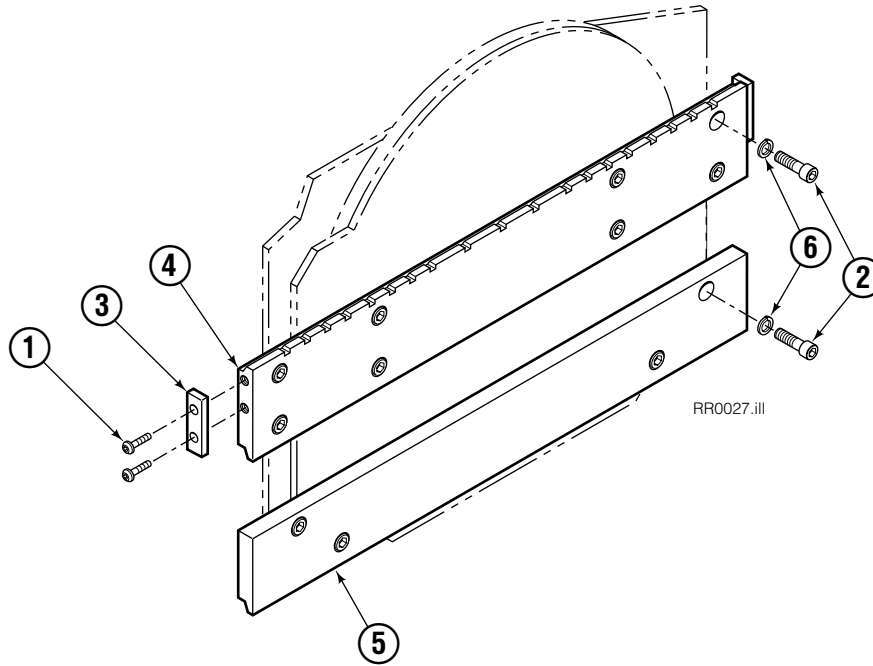

Fork Bar Group

100D			
REF	QTY	PART NO.	DESCRIPTION
		206779	Fork Bar Group
1	4	4880	Capscrew, 1/2 NC x 1.0 GR8
2	18	607103	Capscrew, 3/4 NC x 1.50 GR8
3	2	606988	Keeper
4	1	625527	Upper Bar
5	1	625528	Lower Bar
6	18	6448	Lockwasher, 3/4 ID