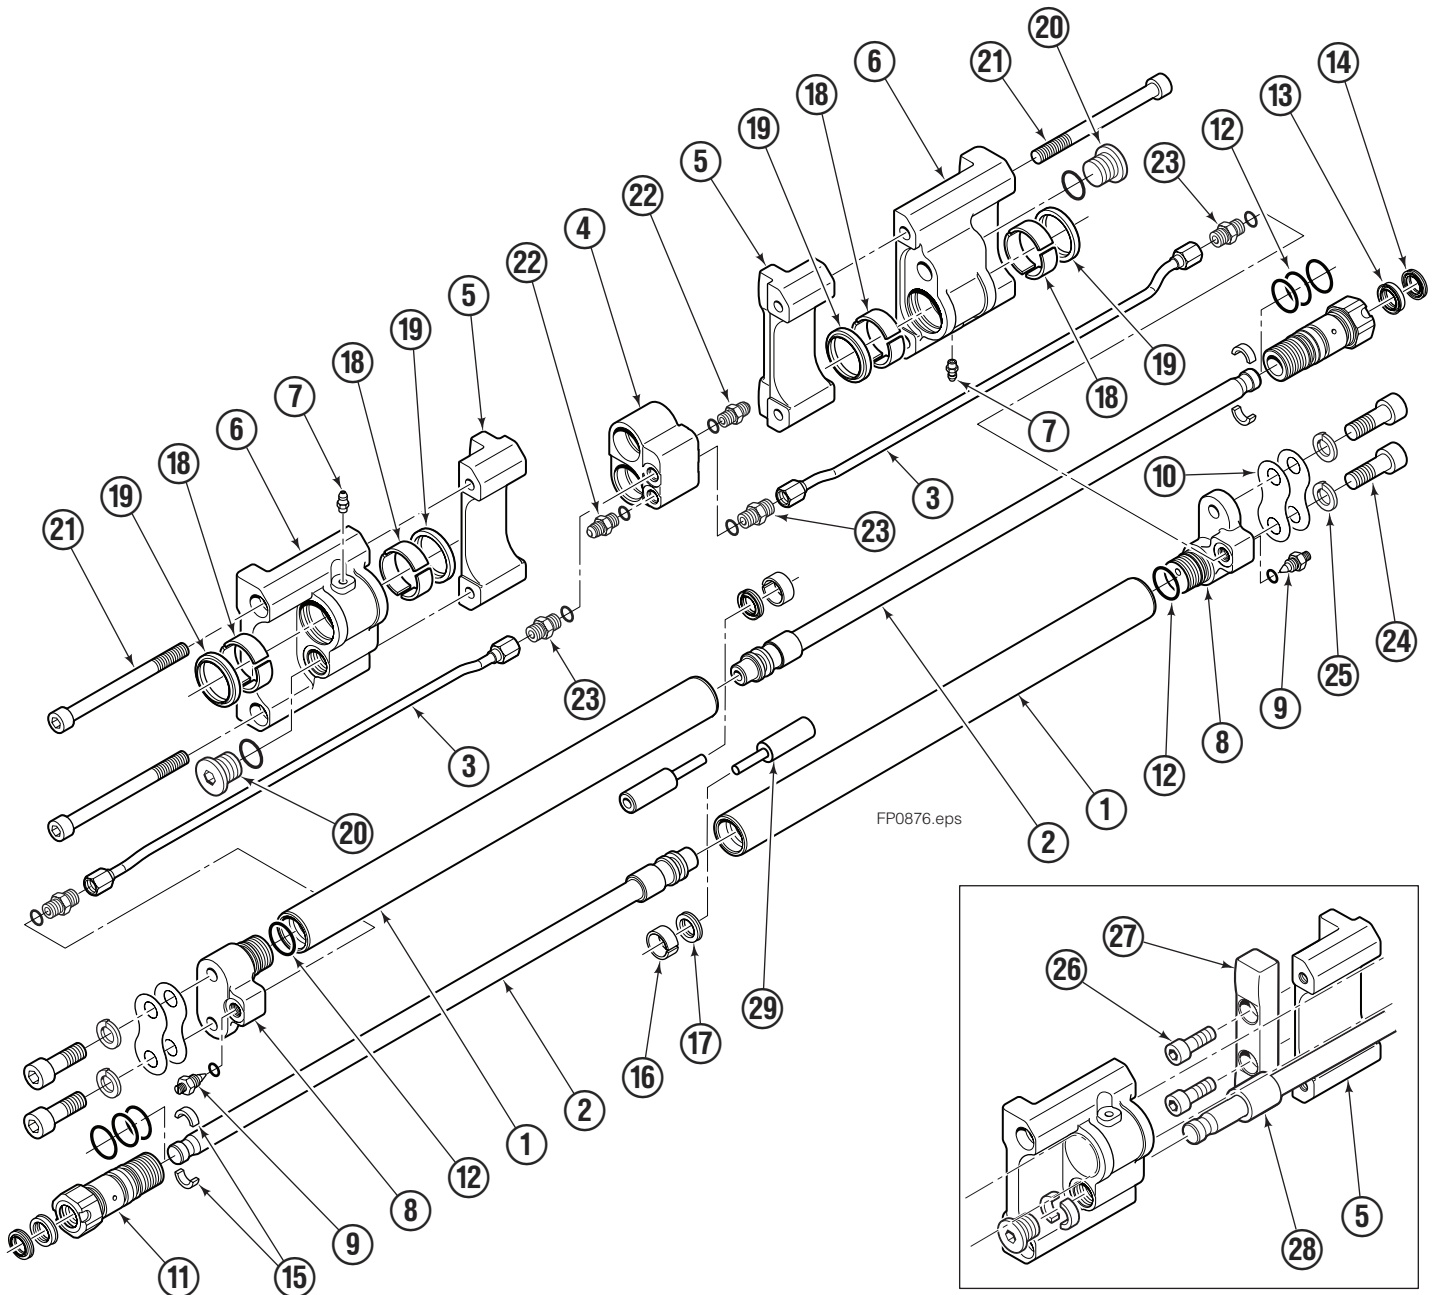

OR

Write: Cascade Corporation, P.O. Box 20187, Portland, OR 97220

Internet: www.cascorp.com

Fork Positioner Assembly

Sticker showing operating pressure, phone numbers for service & parts.

Assembly part number (on LH fork carrier).

Fork Positioner Assembly

Items that vary by width

120K/150K			
ASSEMBLY PART NO.	REF. NO. 1 ★ CYLINDER SHELL QTY 2	REF. NO. 2 ★ CYLINDER ROD QTY 2	REF. NO. 3 TUBE QTY 2
6804669	6084218	6084220	6084232

REF	QTY	PART NO.	DESCRIPTION
		6069312	Common Parts Group
4	1	6059224	Manifold
5	2	6059395	◆ Fork Carrier, Inner, 122/150/180 mm Fork
6	2	6059301	Fork Carrier, Outer
7	2	424115	Grease Fitting
8	2	6059267	Cylinder Head End
9	2	6042658	Restrictor Fitting
10	4	6059383	Shim
11	2	6059219	Cylinder Retainer
12	8	6059580	O-Ring, Retainer OD ✘
13	2	562132	Rod Seal, Retainer ✘
14	2	562131	Rod Wiper, Retainer ✘
15	4	6059382	Half-Ring Keeper
16	2	6059421	Piston Wear Ring ✘
17	2	6059422	Piston Seal ✘
18	4	6059419	Bearing, Composite
19	4	6059584	Wiper
20	2	6059459	Rod Retainer Plug
21	4	6405531	Capscrew, M12 x 160
22	2	6043332	Fitting, M10 to No.4 JIC ●
23	4	6042689	Fitting, M10 to EO-2 Tube
24	4	769577	Capscrew, M16 x 50 ■
25	4	678992	Lockwasher, M16 ■
26	4	767615	◆ Capscrew, M10 x 25
27	2	6059397	◆ Spacer Bar
28	2	—	Rod Spacer
29	2	8100527	Piston Spacer

★ If cylinder shell or rod needs replacing due to bending damage, order complete Fork Positioner Assembly.

◆ Included in Fork Carrier Assembly 6059395.

✘ Included in Cylinder Service Kit 6081752.

● Included in Fitting Group 6045440.

■ Included in Mounting Kit 6059460.

Reference: SK-8919.1

Sideshift Assembly

120K							
REF	QTY	PART NO.	DESCRIPTION	REF	QTY	PART NO.	DESCRIPTION
1	2	6079936	Upper Bearing	7	4	768580	◆ Capscrew, M20 x 60
2	1	6802911	Cylinder ▲	8	1	6804865	Frame
3	2	6057162	Lower Bearing	9	2	7916	Roll Pin
4	4	783800	◆ Nut, M20	10	2	607616	■ Fitting, 6-6
5	2	6083157	◆ Lower Hook	11	2	221733	▼ Restrictor Washer
6	4	215419	◆ Washer, M20				