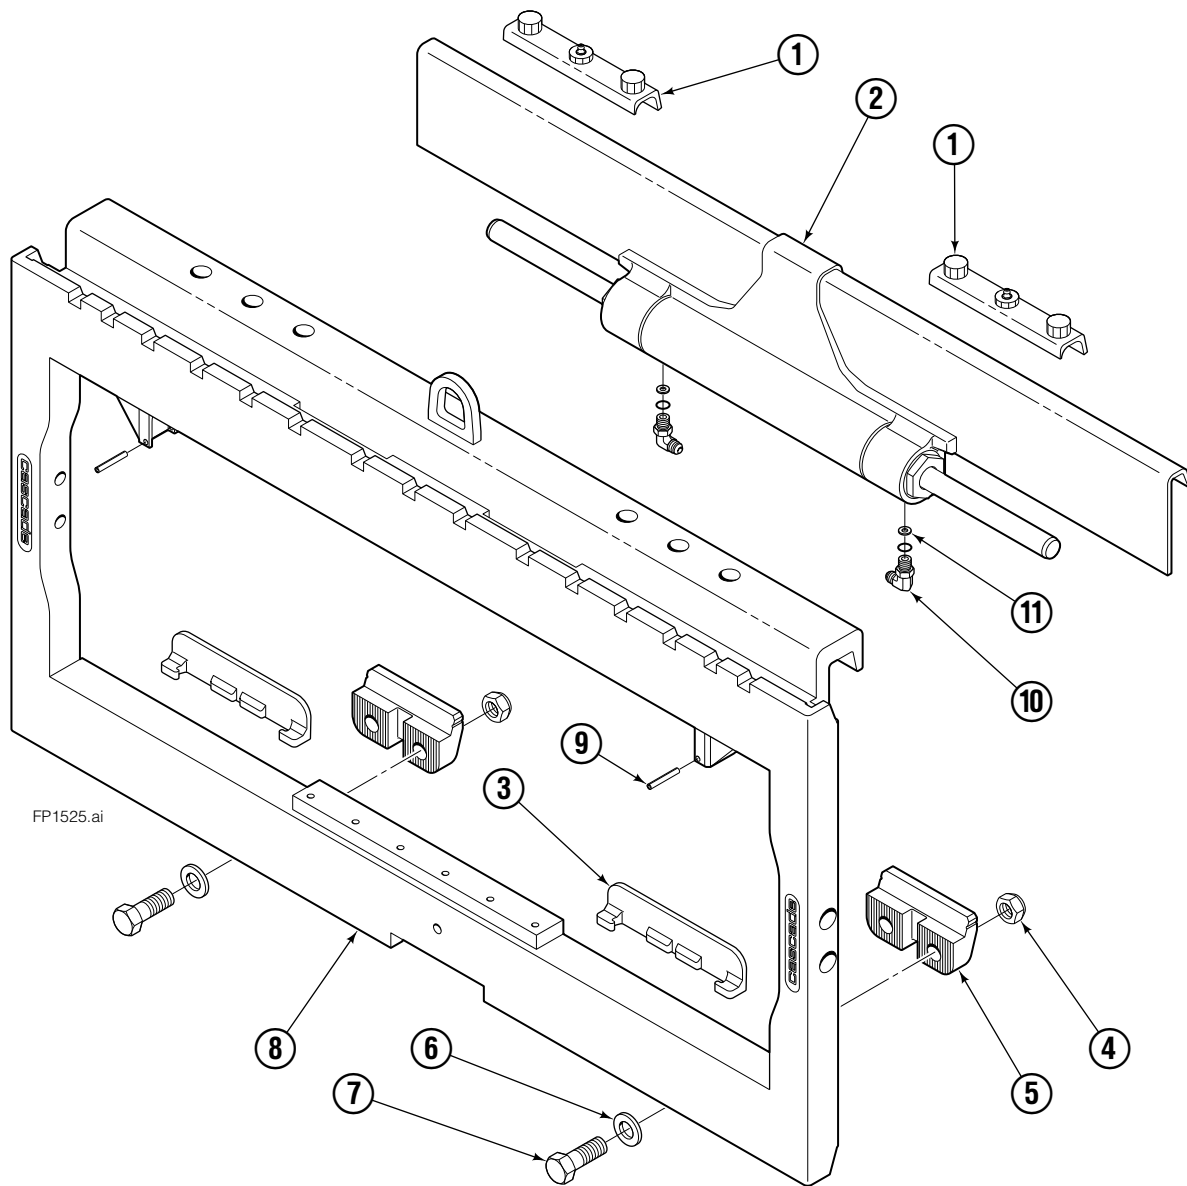

Fork Positioner Assembly

Items that vary by width

120K/150K			
ASSEMBLY PART NO.	REF. NO. 1 ★ CYLINDER SHELL QTY 2	REF. NO. 2 ★ CYLINDER ROD QTY 2	REF. NO. 3 TUBE QTY 2
6804669	6084218	6084220	6084232

REF	QTY	PART NO.	DESCRIPTION
		6069312	Common Parts Group
4	1	6059224	Manifold
5	2	6059395	◆ Fork Carrier, Inner, 122/150/180 mm Fork
6	2	6059301	Fork Carrier, Outer
7	2	424115	Grease Fitting
8	2	6059267	Cylinder Head End
9	2	6042658	Restrictor Fitting
10	4	6059383	Shim
11	2	6059219	Cylinder Retainer
12	8	6059580	O-Ring, Retainer OD ✘
13	2	562132	Rod Seal, Retainer ✘
14	2	562131	Rod Wiper, Retainer ✘
15	4	6059382	Half-Ring Keeper
16	2	6059421	Piston Wear Ring ✘
17	2	6059422	Piston Seal ✘
18	4	6059419	Bearing, Composite
19	4	6059584	Wiper
20	2	6059459	Rod Retainer Plug
21	4	6405531	Capscrew, M12 x 160
22	2	6043332	Fitting, M10 to No.4 JIC ●
23	4	6042689	Fitting, M10 to EO-2 Tube
24	4	769577	Capscrew, M16 x 50 ■
25	4	678992	Lockwasher, M16 ■
26	4	767615	◆ Capscrew, M10 x 25
27	2	6059397	◆ Spacer Bar
28	2	—	Rod Spacer
29	2	8100527	Piston Spacer

★ If cylinder shell or rod needs replacing due to bending damage, order complete Fork Positioner Assembly.

◆ Included in Fork Carrier Assembly 6059395.

✘ Included in Cylinder Service Kit 6081752.

● Included in Fitting Group 6045440.

■ Included in Mounting Kit 6059460.

Reference: SK-8919.1

Sideshift Assembly

120K							
REF	QTY	PART NO.	DESCRIPTION	REF	QTY	PART NO.	DESCRIPTION
1	2	6079936	Upper Bearing	7	4	768580	◆ Capscrew, M20 x 60
2	1	6802911	Cylinder ▲	8	1	6804865	Frame
3	2	6057162	Lower Bearing	9	2	7916	Roll Pin
4	4	783800	◆ Nut, M20	10	2	607616	■ Fitting, 6-6
5	2	6083157	◆ Lower Hook	11	2	221733	▼ Restrictor Washer
6	4	215419	◆ Washer, M20				