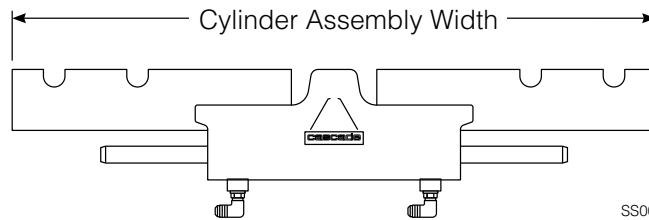

SS0065.eps

100E

REF	QTY	PART NO.	DESCRIPTION	REF	QTY	PART NO.	DESCRIPTION
		584001	Cylinder Assembly	● 8	2	564404	Bearing Ring
● 1	2	564408	Wiper Seal	● 9	1	564407	Piston Seal
2	2	7210	Snap Ring	10	2	564402	Retainer
3	2	564403	Retaining Ring	11	1	205369	Speed Control Washer Kit
● 4	2	615131	Back-Up Ring	12	2	-	Spacer
● 5	2	2789	O-Ring	13	2	601676	Fitting, JIC 6-6
● 6	2	564406	Rod Seal	14	-	■	Cylinder Shell
7	1	564401	Rod			564409	Service Kit

● Included in Service Kit 564409.

■ Not serviceable, order new cylinder assembly.