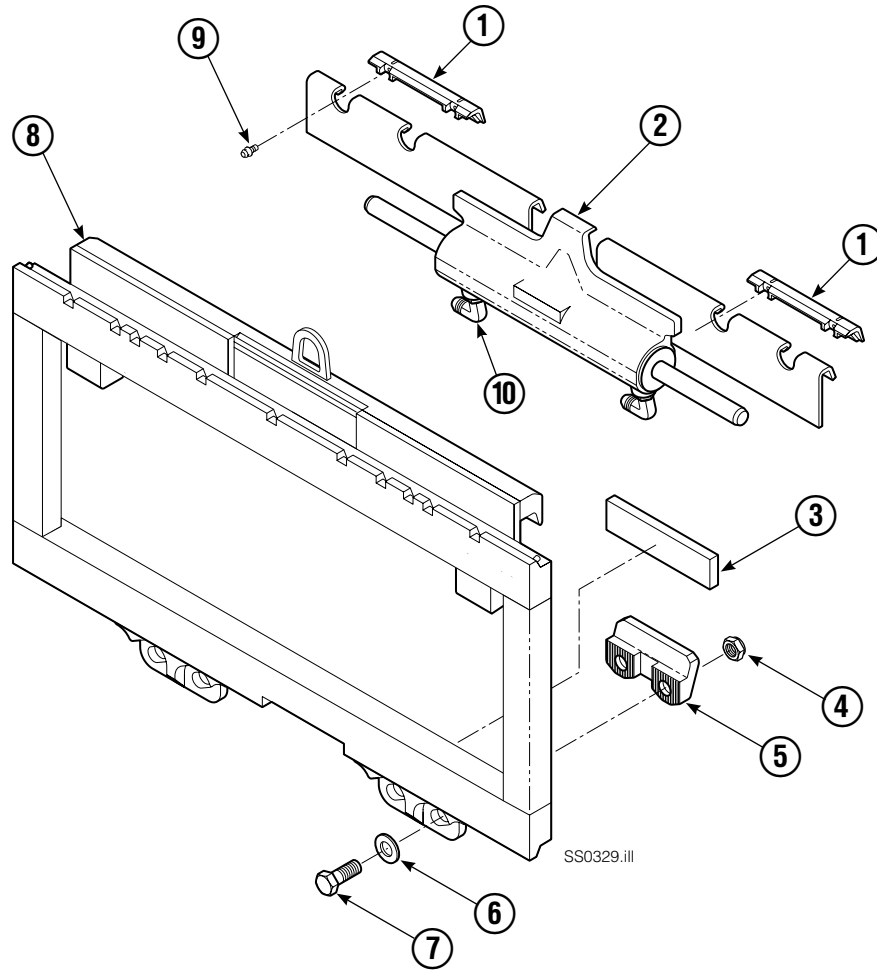

Internet: www.cascorp.com

Publications

GA0006 eps

100E Sideshifter	
PART NO.	DESCRIPTION
	Parts Manual
205849	Service Manual
205124	Operator Guide
205125	Installation Instruction
679929	Tool Catalog
673964	Literature Index Order Form

Sideshifter Assembly

100E			
REF	QTY	PART NO.	DESCRIPTION
1	2	672018	Upper Bearing
2	2	584001	Cylinder Assembly ●
3	2	208350	Lower Bearing
4	4	553857	Nut ▲
5	2	204186	Lower Hook ▲
6	4	667225	Washer ▲
7	4	639121	Capscrew, 5/8 NCx1.50 GR5 ▲
8	1	4061-14	Frame ★
9	2	7403	Grease Fitting
10	2	601676	Fitting, 6-6 ■