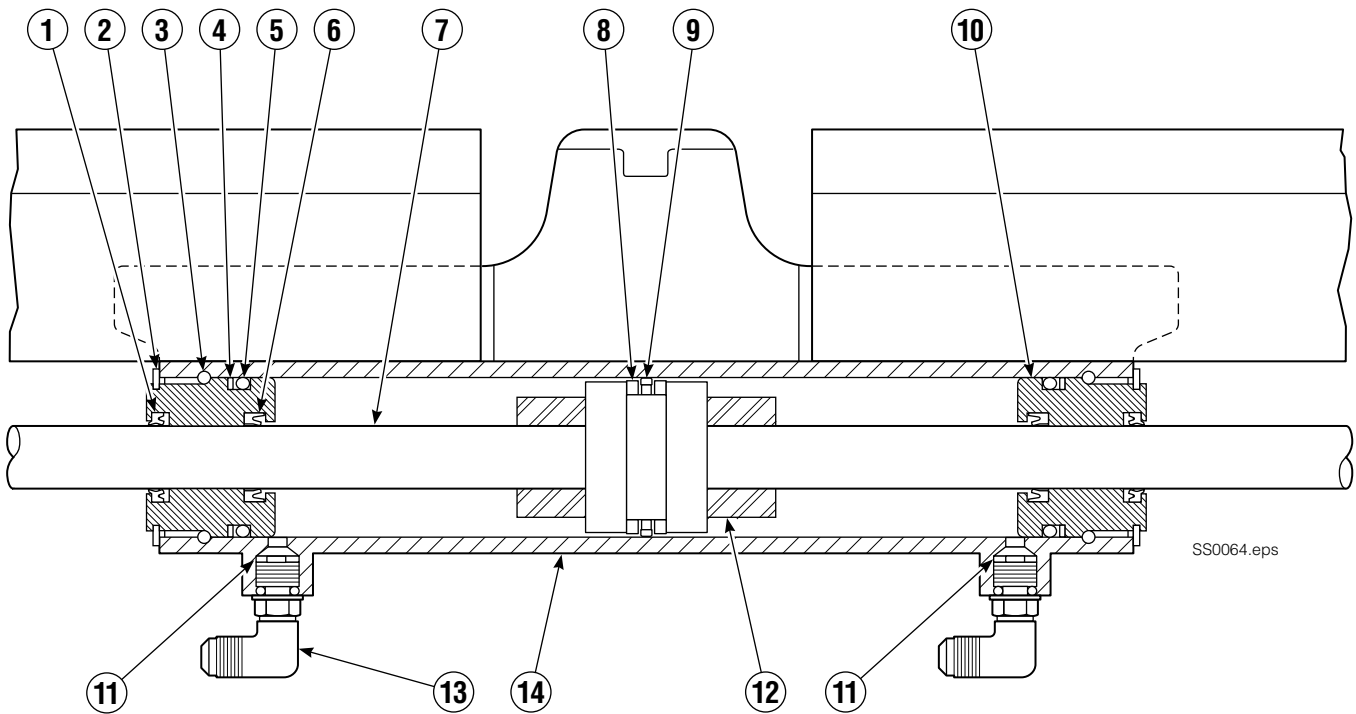

Cylinder

SS0064.eps