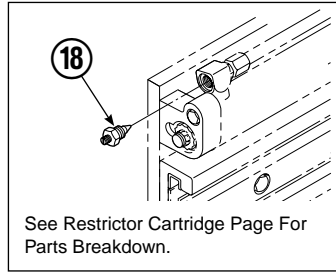

Base Unit Group

CL0210.ill

35D							
REF	QTY	PART NO.	DESCRIPTION	REF	QTY	PART NO.	DESCRIPTION
		680641	Base Unit Group	13	8	667909	Capscrew
1	2	210438	Hose, 22.00 in.	14	1	667908	Bumper
2	2	210437	Hose, 17.25 in.	15	2	665707	Nut, 1/2 in. ID
3	1	601377	Fitting, 8-8	16	2	633523	Capscrew, 1/2 NC x 2.50
4	2	686369	Fitting	17	4	668910	Bearing
5	2	611288	Fitting, 6-8	18	4	667663	Bearing
6	2	671222	Capscrew, 3/8 NC x .75	19	4	668911	Bearing
7	2	4750	Capscrew, 3/8 NC x .75	20	1	680623	Mounting Plate - RH
8	2	667911	Cylinder ▲	21	1	680624	Mounting Plate - LH
9	2	7861	Roll Pin - Inner	22	1	674166	Frame - Lower
10	2	7962	Roll Pin - Outer	23	2	667609	Restrictor Cartridge ●
11	1	667904	Frame - Upper	24	2	6230	Washer
12	8	667910	Washer	25	1	671519	Optional Bumper

▲ See Cylinder page for parts breakdown.

● Not included in Base Unit Group.

See Restrictor Cartridge page for parts breakdown.

Reference: SK-5301, Common Parts Group 680838.

Cylinder

35D			
REF	QTY	PART NO.	DESCRIPTION
		667911	Cylinder Assembly
1	2	6510	■ Cotter Pin
2	2	667624	■ Nut Retainer
3	2	667625	■ Nut
4	1	553758	Shell
5	1	602580	Fitting
6	1	558400	Piston
7	1	2716	▲ O-Ring
8	1	662454	▲ Seal
9	1	667626	Washer
10	1	2787	▲ O-Ring
11	1	615130	▲ Back-Up Ring
12	1	667917	Retainer
13	1	662448	▲ Seal
14	1	638243	▲ Nylon Ring
15	1	636853	▲ Wiper
16	1	668031	Nut
17	1	667914	Rod
18	2	667609	Restrictor Cartridge ●
19	1	—	Spacer
20	1	671049	▲ Seal Loader, Piston
21	1	671052	▲ Seal Loader, Retainer
		667995	Service Kit