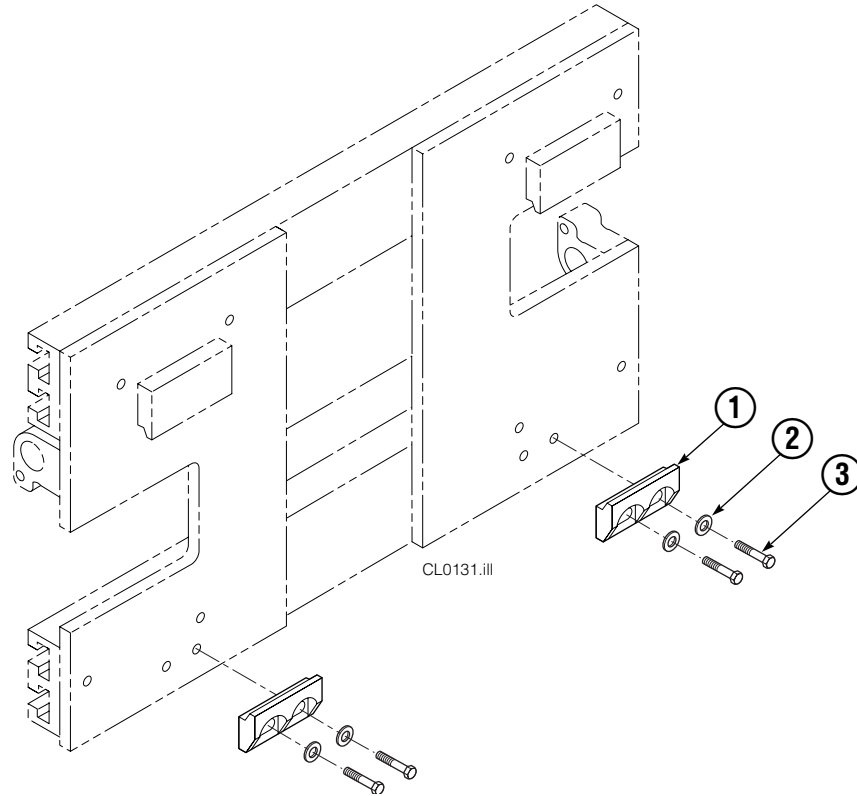

Bolt-On Mounting Group

Class II			
REF	QTY	PART NO.	DESCRIPTION
		678934	Lower Hook Group
1	2	675968	Lower Hook
2	4	667225	Washer, 5/8 in. ID
3	4	667369	Capscrew, 5/8 NC x 1.25 GR 5

Reference: S-3197.