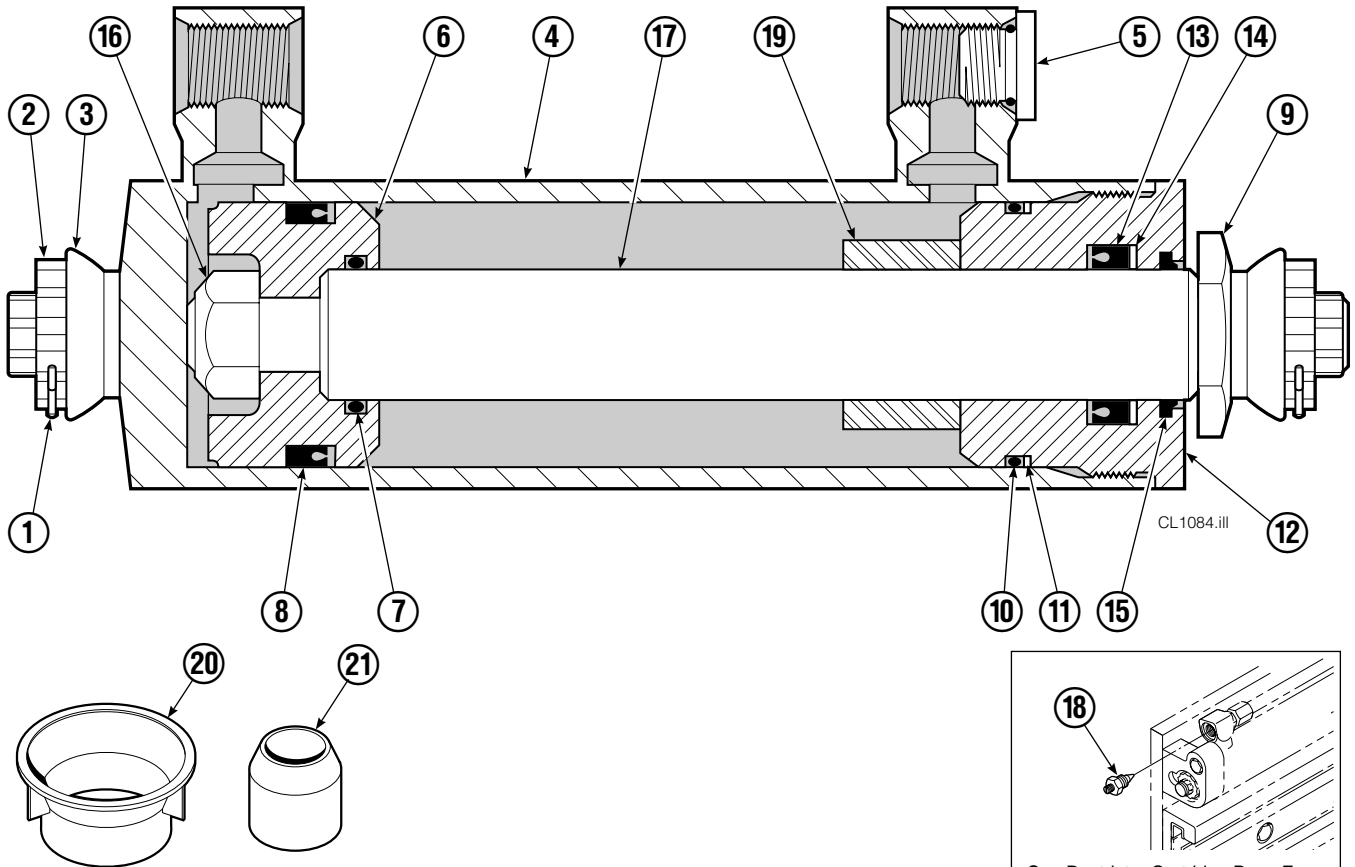

Base Unit Group

CL0210.ill

35D							
REF	QTY	PART NO.	DESCRIPTION	REF	QTY	PART NO.	DESCRIPTION
		680641	Base Unit Group	13	8	667909	Capscrew
1	2	210438	Hose, 22.00 in.	14	1	667908	Bumper
2	2	210437	Hose, 17.25 in.	15	2	665707	Nut, 1/2 in. ID
3	1	601377	Fitting, 8-8	16	2	633523	Capscrew, 1/2 NC x 2.50
4	2	686369	Fitting	17	4	668910	Bearing
5	2	611288	Fitting, 6-8	18	4	667663	Bearing
6	2	671222	Capscrew, 3/8 NC x .75	19	4	668911	Bearing
7	2	4750	Capscrew, 3/8 NC x .75	20	1	680623	Mounting Plate - RH
8	2	667911	Cylinder ▲	21	1	680624	Mounting Plate - LH
9	2	7861	Roll Pin - Inner	22	1	674166	Frame - Lower
10	2	7962	Roll Pin - Outer	23	2	667609	Restrictor Cartridge ●
11	1	667904	Frame - Upper	24	2	6230	Washer
12	8	667910	Washer	25	1	671519	Optional Bumper

▲ See Cylinder page for parts breakdown.

● Not included in Base Unit Group.

See Restrictor Cartridge page for parts breakdown.

Reference: SK-5301, Common Parts Group 680838.

Cylinder

35D			
REF	QTY	PART NO.	DESCRIPTION
		667911	Cylinder Assembly
1	2	6510	■ Cotter Pin
2	2	667624	■ Nut Retainer
3	2	667625	■ Nut
4	1	553758	Shell
5	1	602580	Fitting
6	1	558400	Piston
7	1	2716	▲ O-Ring
8	1	662454	▲ Seal
9	1	667626	Washer
10	1	2787	▲ O-Ring
11	1	615130	▲ Back-Up Ring
12	1	667917	Retainer
13	1	662448	▲ Seal
14	1	638243	▲ Nylon Ring
15	1	636853	▲ Wiper
16	1	668031	Nut
17	1	667914	Rod
18	2	667609	Restrictor Cartridge ●
19	1	—	Spacer
20	1	671049	▲ Seal Loader, Piston
21	1	671052	▲ Seal Loader, Retainer
		667995	Service Kit