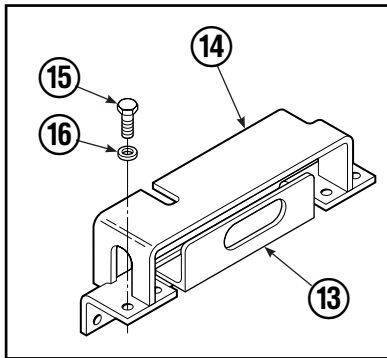

Valve Group Sideshift

REF	QTY	PART NO.	DESCRIPTION	REF	QTY	PART NO.	DESCRIPTION
		668915	Valve Group – Sideshift	10	1	678270	Check Valve – VPO
		668865	Check Valve – Sideshift ▲	11	2	604511	Fitting, 6-6
1	1	667490	Special Fitting	12	2	667609	Restrictor Cartridge
2	1	2841	O-Ring ●	13	1	669999	Bracket
3	1	667471	Spool	14	1	670002	Guard – 25D/35D
4	3	609455	Fitting, 5	14	1	670000	Guard – 50D
5	1	668866	Valve Body	14	1	200812	Guard – 40D
6	1	604510	Fitting, 6	15	4	677828	Capscrew, 1/2 NC x 1.00
7	2	667516	Service Kit ●	16	4	667910	Washer
8	1	661347	Service Kit ●	17	1	676343	Regeneration Elimination Plug ■
9	2	659058	Check Valve – PO			668868	Service Kit

▲ Includes items 1– 10 only.

● Included in Service Kit 668868.

■ For eliminating regeneration circuit only. See Tech. Bulletin 121.

Reference: SK-5302, Valve Guard Groups 670005, 670006.