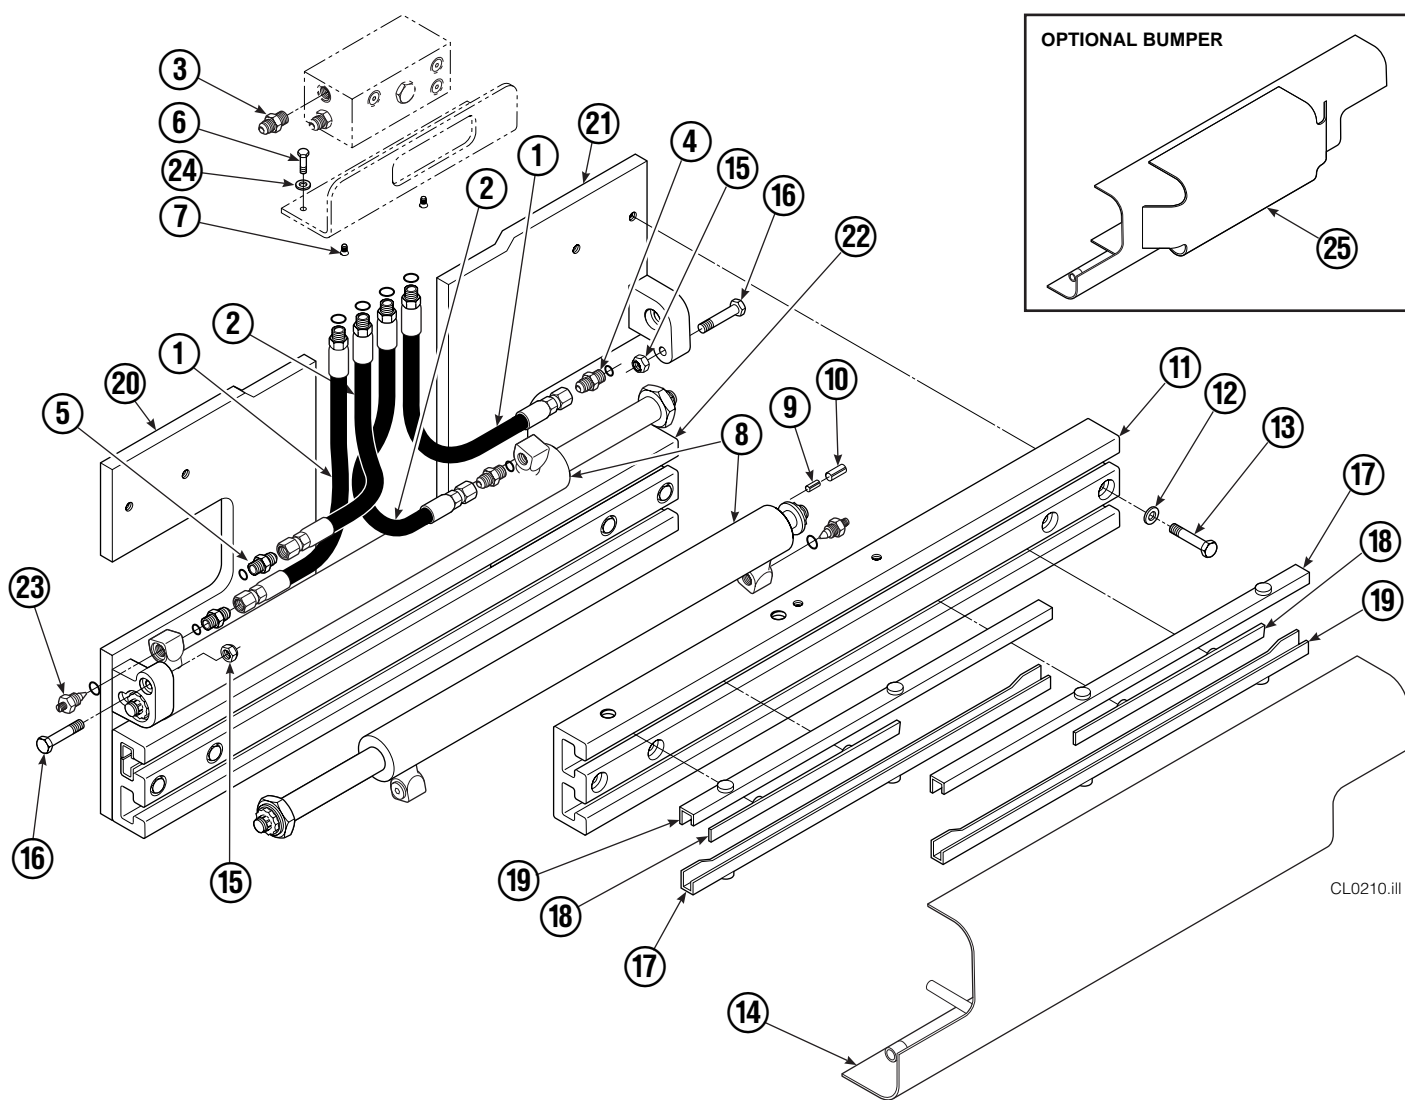

Internet: www.cascorp.com

Safety Decals

REF	QTY	PART NO.	DESCRIPTION
1	2	665595	No Hand Hold Decal
2	2	679150	No Step Decal

Publications

PART NO.	DESCRIPTION
672362	Service Manual
672903	Operators Guide
672361	Installation Instructions
680664	Servicing Cascade Cylinders-VHS
679929	Tool Catalog
673964	Literature Index Order Form

Base Unit Group

CL0210.ill

35D							
REF	QTY	PART NO.	DESCRIPTION	REF	QTY	PART NO.	DESCRIPTION
		680641	Base Unit Group	13	8	667909	Capscrew
1	2	210438	Hose, 22.00 in.	14	1	667908	Bumper
2	2	210437	Hose, 17.25 in.	15	2	665707	Nut, 1/2 in. ID
3	1	601377	Fitting, 8-8	16	2	633523	Capscrew, 1/2 NC x 2.50
4	2	686369	Fitting	17	4	668910	Bearing
5	2	611288	Fitting, 6-8	18	4	667663	Bearing
6	2	671222	Capscrew, 3/8 NC x .75	19	4	668911	Bearing
7	2	4750	Capscrew, 3/8 NC x .75	20	1	680623	Mounting Plate - RH
8	2	667911	Cylinder ▲	21	1	680624	Mounting Plate - LH
9	2	7861	Roll Pin - Inner	22	1	674166	Frame - Lower
10	2	7962	Roll Pin - Outer	23	2	667609	Restrictor Cartridge ●
11	1	667904	Frame - Upper	24	2	6230	Washer
12	8	667910	Washer	25	1	671519	Optional Bumper

▲ See Cylinder page for parts breakdown.

● Not included in Base Unit Group.

See Restrictor Cartridge page for parts breakdown.

Reference: SK-5301, Common Parts Group 680838.

Cylinder

35D			
REF	QTY	PART NO.	DESCRIPTION
		667911	Cylinder Assembly
1	2	6510	■ Cotter Pin
2	2	667624	■ Nut Retainer
3	2	667625	■ Nut
4	1	553758	Shell
5	1	602580	Fitting
6	1	558400	Piston
7	1	2716	▲ O-Ring
8	1	662454	▲ Seal
9	1	667626	Washer
10	1	2787	▲ O-Ring
11	1	615130	▲ Back-Up Ring
12	1	667917	Retainer
13	1	662448	▲ Seal
14	1	638243	▲ Nylon Ring
15	1	636853	▲ Wiper
16	1	668031	Nut
17	1	667914	Rod
18	2	667609	Restrictor Cartridge ●
19	1	—	Spacer
20	1	671049	▲ Seal Loader, Piston
21	1	671052	▲ Seal Loader, Retainer
		667995	Service Kit