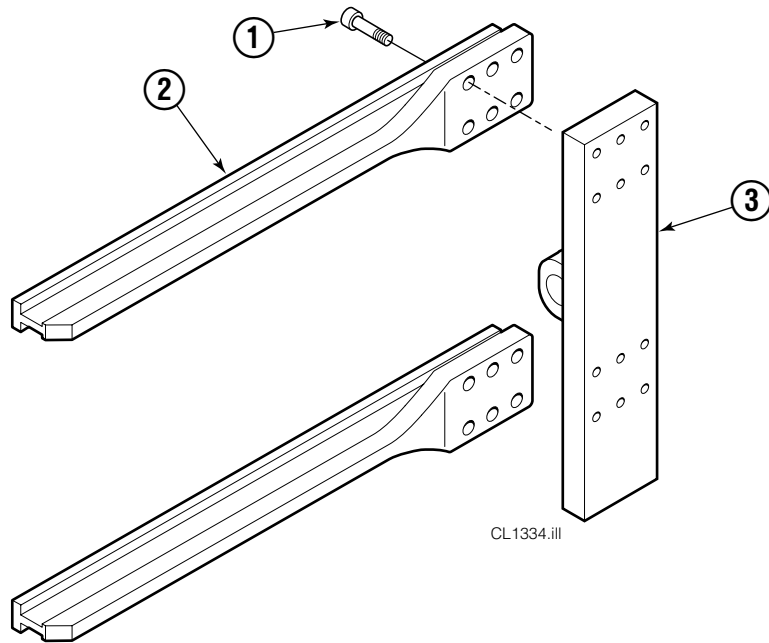

Base Unit Group

CL0210.ill

35D							
REF	QTY	PART NO.	DESCRIPTION	REF	QTY	PART NO.	DESCRIPTION
		680641	Base Unit Group	13	8	667909	Capscrew
1	2	210438	Hose, 22.00 in.	14	1	667908	Bumper
2	2	210437	Hose, 17.25 in.	15	2	665707	Nut, 1/2 in. ID
3	1	601377	Fitting, 8-8	16	2	633523	Capscrew, 1/2 NC x 2.50
4	2	686369	Fitting	17	4	668910	Bearing
5	2	611288	Fitting, 6-8	18	4	667663	Bearing
6	2	671222	Capscrew, 3/8 NC x .75	19	4	668911	Bearing
7	2	4750	Capscrew, 3/8 NC x .75	20	1	680623	Mounting Plate - RH
8	2	667911	Cylinder ▲	21	1	680624	Mounting Plate - LH
9	2	7861	Roll Pin - Inner	22	1	674166	Frame - Lower
10	2	7962	Roll Pin - Outer	23	2	667609	Restrictor Cartridge ●
11	1	667904	Frame - Upper	24	2	6230	Washer
12	8	667910	Washer	25	1	671519	Optional Bumper

▲ Includes items 1– 10 only.

● Included in Service Kit 668868.

■ For eliminating regeneration circuit only. See Tech. Bulletin 121.

Reference: SK-5302, Valve Guard Groups 670005, 670006.

Restrictor Cartridge

REF	QTY	PART NO.	DESCRIPTION
		667609	Restrictor Cartridge
1	1	2701	O-Ring
2	1	667611	Plunger
3	1	2841	O-Ring
4	1	667610	Plug - Special
5	1	5716	Jam Nut

Arm Base

REF	QTY	PART NO.	DESCRIPTION
		● 668329	Arm Base Assembly (pair)
1	24	607103	Capscrew
2	4	667905	Arm Bar
3	2	668135	Arm Base
		■ 667699	Tool

● Includes items 1 and 3 only.

■ Required to properly tighten capscrews.

Mounting Plates with Bolt-On Upper Hooks

REF	QTY	PART NO.	DESCRIPTION
1	1	680624	Mounting Plate Assembly-LH ●
2	1	680623	Mounting Plate Assembly-RH ■
3	1	6002330	Upper Hook-LH
4	1	210491	Upper Hook-RH
5	4	768577	Capscrew, M20 x 35