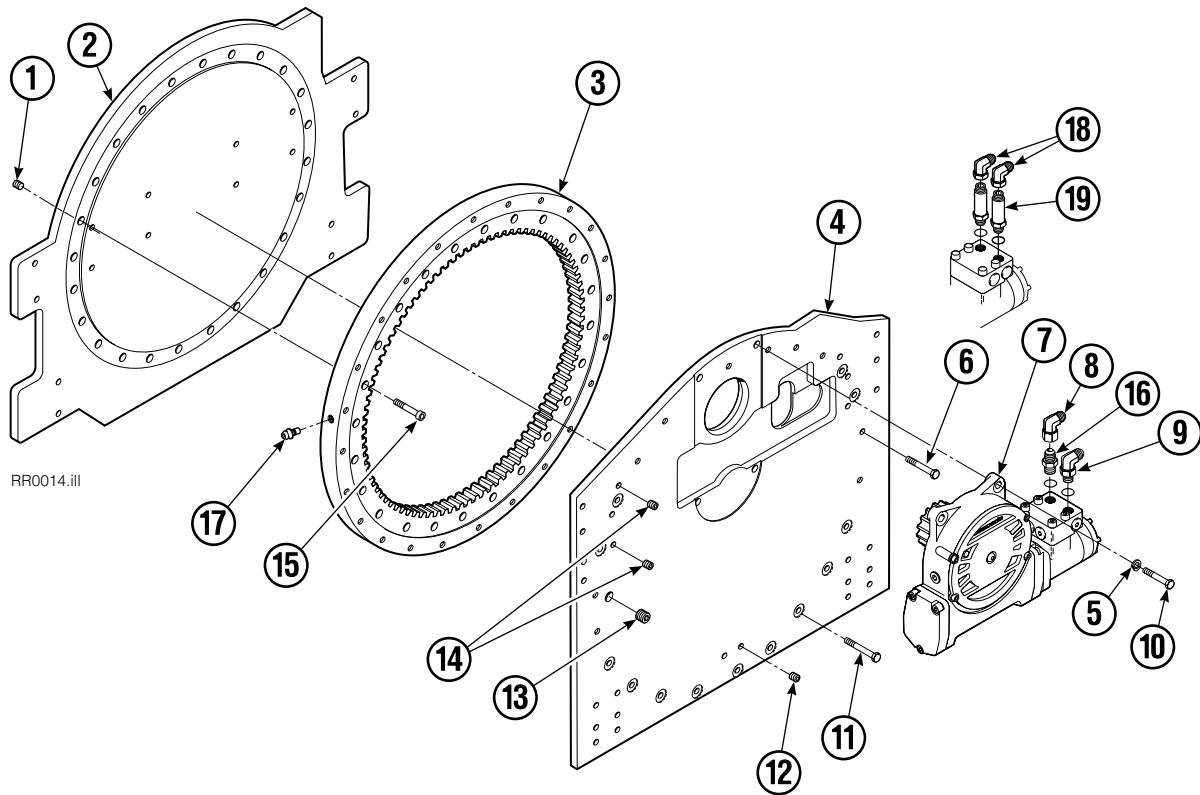

Internet: www.cascorp.com

Safety Decals

REF	QTY	PART NO.	DESCRIPTION
1	1	679150	No Step Decal

Publications

PART NO.	DESCRIPTION
672946	Service Manual
672714	Operators Guide
668987	Installation Instructions
679929	Tool Catalog
673964	Literature Index Order Form

Base Unit Group

RR0014.iii

100D			
REF	QTY	PART NO	DESCRIPTION
		682647	Base Unit Group
1	10	631428	Plug
2	1	670669	Faceplate
3	1	672830	Bearing Assembly
4	1	682649	Baseplate
5	4	6290	Lockwasher
6	11	643538	Capscrew, 1/2 NC x 1.50 GR8
7	1	675639	Drive Group ●
8	1	605761	Fitting – Class III only, 8-8
9	1	601250	Fitting – Class III only, 8-8
10	4	661742	Capscrew, 1/2 NC x 1.25 GR5
11	13	643539	Capscrew, 1/2 NC x 1.75 GR8
12	2	631427	Plug
13	1	6605	Plug
14	6	631385	Plug
15	24	4506	Capscrew, 1/2 NC x 1.50 GR8
16	1	601377	Fitting – Class III only, 8-8
17	1	7401	Grease Fitting
18	2	605761	Fitting – Class IV only, 8-8
19	2	611295	Fitting – Class IV only, 8-8
		672482	Bearing Service Kit

Adjustable Forks

100D						
REF	QTY	42" PART NO.	48" PART NO.	54" PART NO.	60" PART NO.	DESCRIPTION
		672281	672282	672283	672284	Fork Assembly
1	1	645614	645615	645616	645617	● Fork
2	1	622897	622897	622897	622897	Handle
3	1	8007	8007	8007	8007	Rivet
4	1	622898	622898	622898	622898	Spring
5	1	622899	622899	622899	622899	Pin
6	1	689280	689280	689280	689280	■ Middle Hook