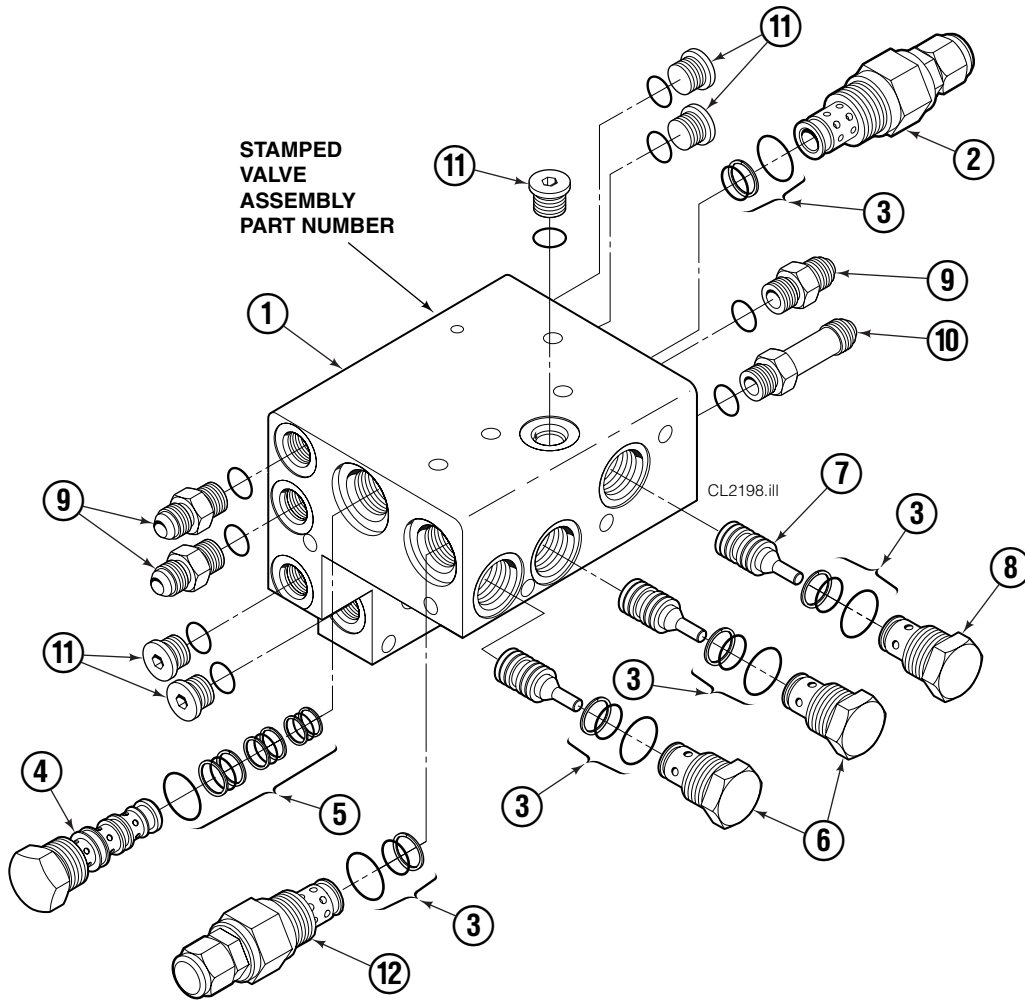

Publications

40E	
PART NO.	DESCRIPTION
	Parts Manual
	Service Manual
210273	Operator's Guide
212116	Installation Instructions
679929	Tool Catalog
673964	Literature Index Order Form

Base Unit Group

REF	QTY	PART NO.	DESCRIPTION	REF	QTY	PART NO.	DESCRIPTION
		3002759	Base Unit Group	9	1	3003203	Baseplate – RH
1	4	3003196	Cylinder ▲	10	8	4661-702	Bearing Spacer
2	4	3003198	T-Bar	11	4	210141	Bearing Retainer
3	36	211128	Capscrew, M16 x 30	12	4	787375	Capscrew, M8 x 20
4	4	209843	Rod End	13	1	3003199	Bumper
5	8	768828	Capscrew, M12 x 45	14	4	209083	Bearing
6	8	209850	Retainer Half Ring	15	4	209084	Bearing
7	4	209844	Rod End Anchor	16	4	211689	Capscrew, M12 x 30
8	1	3003201	Baseplate – LH				

▲ See Cylinder page for parts breakdown.
Reference: SK-6088.

Cylinder

45E							
REF	QTY	PART NO.	DESCRIPTION	REF	QTY	PART NO.	DESCRIPTION
		3003196	Cylinder Assembly	8	2	210088	O-Ring ▲
1	1	3003197	Cylinder/Shell	9	2	564601	Back-Up Ring ▲
2	1	4126-1219	Rod	10	1	212478	Seal ▲
3	1	209744	Cap	11	1	564349	Seal ▲
4	8	768208	Capscrew, M10 x 55	12	2	564448	O-Ring ▲
5	1	209748	Bearing ▲	13	1	564408	Wiper ▲
6	1	787375	Capscrew, M10 x 50	14	1	—	Spacer
7	1	212449	Retainer			209771	Service Kit

▲ See Valve page for parts breakdown,
part number stamped on valve.

Reference: SK-6090.

Valve

Sideshifting Without Regeneration

REF	QTY	PART NO.	DESCRIPTION
		215873	Valve Assembly
1	1	215874	Valve Body
2	1	214405	Crossover Relief Valve
3	5	682170	Seal Kit ▲
4	1	210266	Flow Divider/Combiner
5	1	679992	Seal Kit ▲
6	2	209847	Check Valve
7	3	215756	Piston
8	1	6025134	Check Valve
9	3	604511	Fitting, 6-6 ●
10	1	605743	Fitting, 6-6 ●
11	5	604510	Fitting, 6
12	1	215876	Crossover Relief Valve
		210452	Valve Service Kit