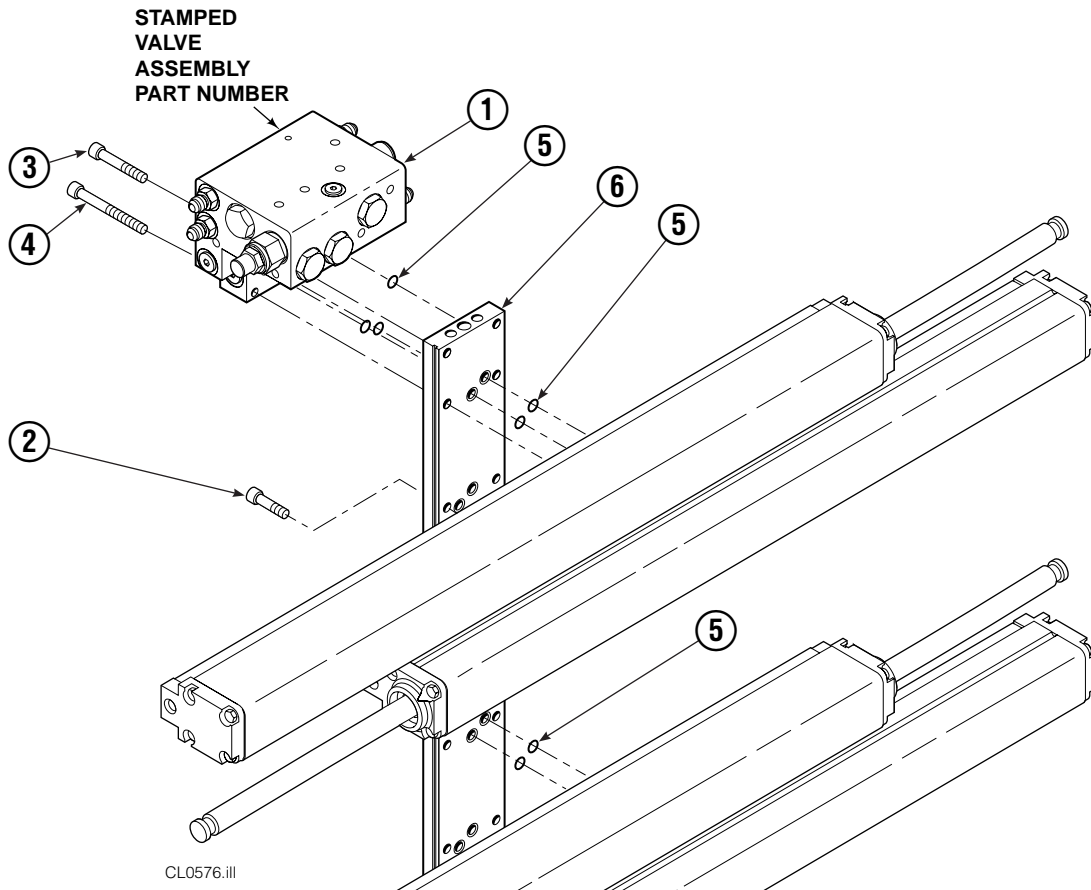

Hydraulic Group

30E			
REF	QTY	PART NO.	DESCRIPTION
		215872	Hydraulic Group
		212984	Manifold Group
1	1	215873	Valve Assembly ▲
2	6	768208	Capscrew, M8 x 25
3	2	768797	Capscrew, M8 x 40
4	2	768800	Capscrew, M8 x 60
5	11	214053	O-Ring, 90 Durometer
6	1	212973	Manifold

▲ See Valve page for parts breakdown,
part number stamped on valve.

Reference: SK-6090.