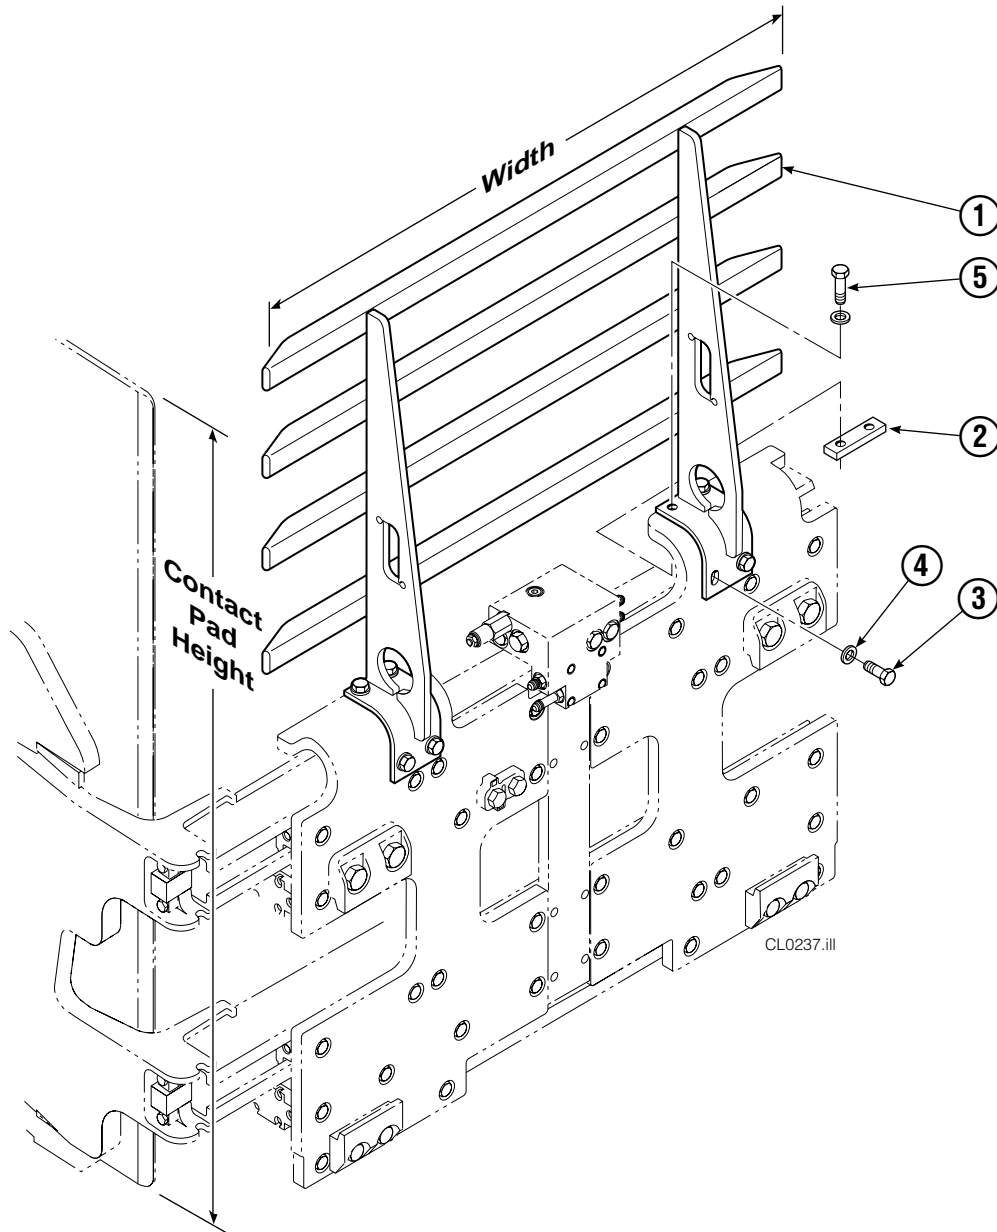

▲ See Valve page for parts breakdown,
part number stamped on valve.

Reference: SK-6090.

Valve

Sideshifting Without Regeneration

REF	QTY	PART NO.	DESCRIPTION
		215873	Valve Assembly
1	1	215874	Valve Body
2	1	214405	Crossover Relief Valve
3	5	682170	Seal Kit ▲
4	1	210266	Flow Divider/Combiner
5	1	679992	Seal Kit ▲
6	2	209847	Check Valve
7	3	215756	Piston
8	1	6025134	Check Valve
9	3	604511	Fitting, 6-6 ●
10	1	605743	Fitting, 6-6 ●
11	5	604510	Fitting, 6
12	1	215876	Crossover Relief Valve
		210452	Valve Service Kit

▲ Included in Valve Service Kit 210452.

● Included in Fitting Group 212978.

Arms and Pads

Left Hand Assembly Shown

REF	QTY	PART NO.	DESCRIPTION	REF	QTY	PART NO.	DESCRIPTION
1	2	3002761	Contact Pad	12	4	682999	Eye Pin
2	1	220074	Arm - LH	13	8	675620	Washer, M10
3	1	220075	Arm - RH	14	8	210284	Bushing
4	1	3003205	Stabilizer - LH	15	12	766646	Capscrew, M10 x 20
5	1	3003206	Stabilizer - RH	16	12	768706	Capscrew, M12 x 35
6	2	210180	Filler Block - LH Upper/RH Lower	17	12	683170	Nut, M12
7	2	210179	Filler Block - LH Lower/RH Upper	18	▲	673841	Contact Pad Repair Kit
8	2	210154	Spring	19	1	675626	Bushing Driver Tool
9	4	203405	Capscrew, M10 x 16	20	4	210499	Spacer Plate
10	4	210283	Pin	21	1	3001731	Shim Kit ●
11	4	787372	Capscrew, M8 x 20				

Reference: S-4264, S-4217, Common Parts 210498,
Stabilizer Group 3002760.

▲ Repairs one hole.
● As needed.

Quick-Change Mounting Group

CL0235.iii

REF	QTY	ITA II	DESCRIPTION
		PART NO.	
		211162	Upper Mounting Group ▲
		211174	Lower Mounting Group ●
1	2	210491	Upper Hook
2	4	768577	Capscrew, M20 x 35
3	1	212999	Center Key
4	2	211129	Capscrew, M16 x 35
5	2	675514	Lower Hook
6	2	675515	Guide
7	2	678832	Pin
8	4	211180	Capscrew, M16 x 30

▲ Includes items 1–4.

● Includes items 5–8.

Reference: SK-6089.

Backrest Group

REF	QTY	PART NO.	DESCRIPTION
1	1	3002762	Backrest
2	2	210155	Plate ▲
3	4	763021	Capscrew, M12 x 30 ▲
4	8	202348	Washer, M12 ▲
5	4	763021	Capscrew, M12 x 45 ▲