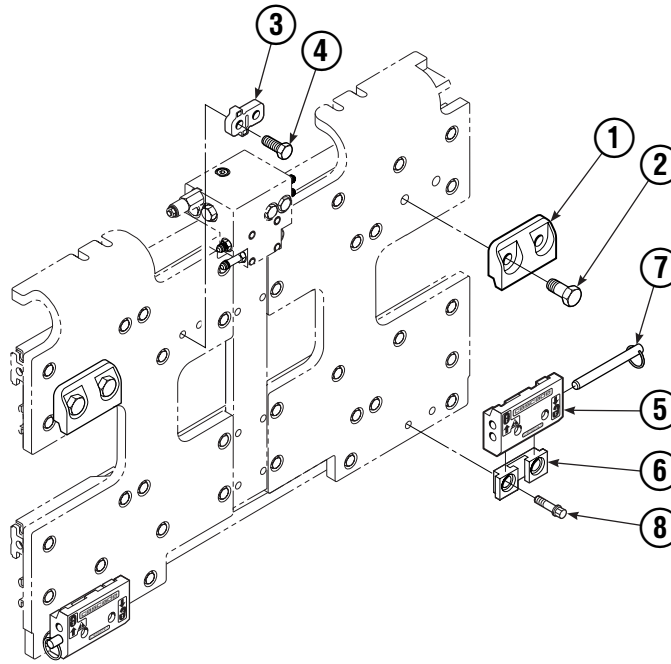

▲ See Valve page for parts breakdown,
part number stamped on valve.

Reference: SK-6090.

Valve

Sideshifting Without Regeneration

REF	QTY	PART NO.	DESCRIPTION
		215873	Valve Assembly
1	1	215874	Valve Body
2	1	214405	Crossover Relief Valve
3	5	682170	Seal Kit ▲
4	1	210266	Flow Divider/Combiner
5	1	679992	Seal Kit ▲
6	2	209847	Check Valve
7	3	215756	Piston
8	1	6025134	Check Valve
9	3	604511	Fitting, 6-6 ●
10	1	605743	Fitting, 6-6 ●
11	5	604510	Fitting, 6
12	1	215876	Crossover Relief Valve
		210452	Valve Service Kit

▲ Included in Valve Service Kit 210452.

● Included in Fitting Group 212978.

Arms and Pads

Left Hand Assembly Shown

REF	QTY	PART NO.	DESCRIPTION	REF	QTY	PART NO.	DESCRIPTION
1	2	3002761	Contact Pad	12	4	682999	Eye Pin
2	1	220074	Arm - LH	13	8	675620	Washer, M10
3	1	220075	Arm - RH	14	8	210284	Bushing
4	1	3003205	Stabilizer - LH	15	12	766646	Capscrew, M10 x 20
5	1	3003206	Stabilizer - RH	16	12	768706	Capscrew, M12 x 35
6	2	210180	Filler Block - LH Upper/RH Lower	17	12	683170	Nut, M12
7	2	210179	Filler Block - LH Lower/RH Upper	18	▲	673841	Contact Pad Repair Kit
8	2	210154	Spring	19	1	675626	Bushing Driver Tool
9	4	203405	Capscrew, M10 x 16	20	4	210499	Spacer Plate
10	4	210283	Pin	21	1	3001731	Shim Kit ●
11	4	787372	Capscrew, M8 x 20				

Reference: S-4264, S-4217, Common Parts 210498,
Stabilizer Group 3002760.

▲ Repairs one hole.
● As needed.

Quick-Change Mounting Group

CL0235.iii

REF	QTY	ITA II	DESCRIPTION
		PART NO.	
		211162	Upper Mounting Group ▲
		211174	Lower Mounting Group ●
1	2	210491	Upper Hook
2	4	768577	Capscrew, M20 x 35
3	1	212999	Center Key
4	2	211129	Capscrew, M16 x 35
5	2	675514	Lower Hook
6	2	675515	Guide
7	2	678832	Pin
8	4	211180	Capscrew, M16 x 30

▲ Includes items 1–4.

● Includes items 5–8.

Reference: SK-6089.

Backrest Group

REF	QTY	PART NO.	DESCRIPTION
1	1	3002762	Backrest
2	2	210155	Plate ▲
3	4	763021	Capscrew, M12 x 30 ▲
4	8	202348	Washer, M12 ▲
5	4	763021	Capscrew, M12 x 45 ▲