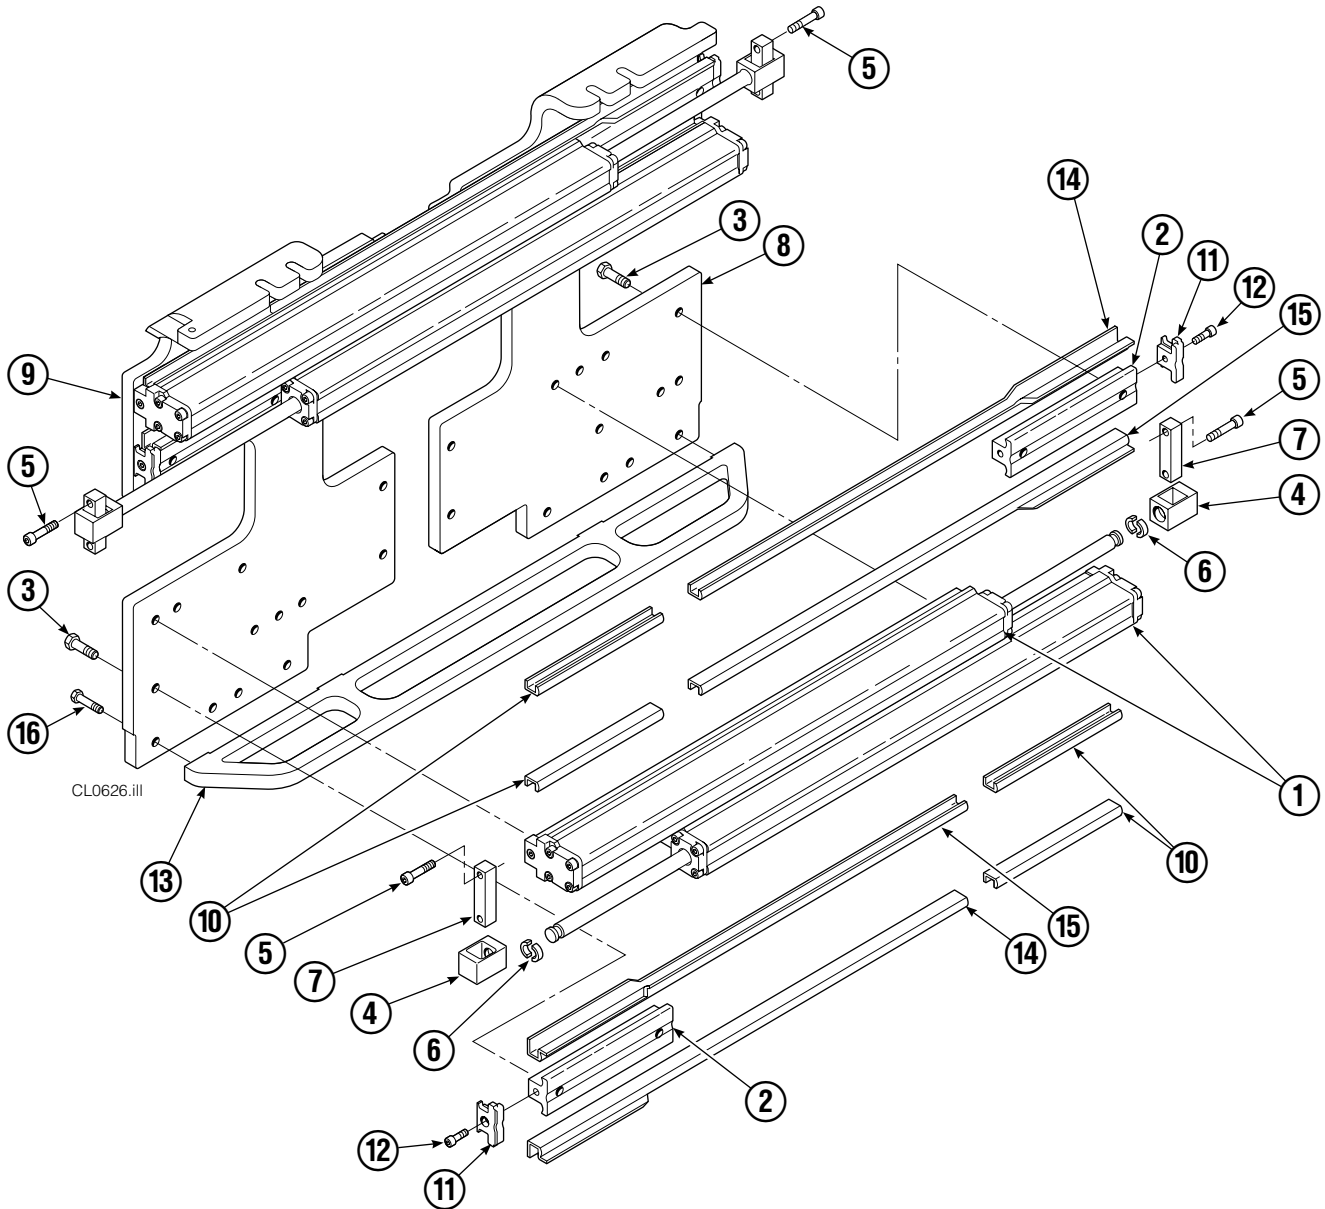

OR

Write: Cascade Corporation, P.O. Box 20187, Portland, OR 97220

Internet: www.cascorp.com

Decals

CL0579.ill

40E			
REF	QTY	PART NO.	DESCRIPTION
1	12	665595	No Hand Hold Decal
2	6	679150	No Step Decal
3	1	211274	Eagle - 80 mm
4	2	211275	Eagle - 160 mm

Publications

40E	
PART NO.	DESCRIPTION
	Parts Manual
	Service Manual
210273	Operator's Guide
212116	Installation Instructions
679929	Tool Catalog
673964	Literature Index Order Form

Base Unit Group

REF	QTY	PART NO.	DESCRIPTION	REF	QTY	PART NO.	DESCRIPTION
		3002759	Base Unit Group	9	1	3003203	Baseplate – RH
1	4	3003196	Cylinder ▲	10	8	4661-702	Bearing Spacer
2	4	3003198	T-Bar	11	4	210141	Bearing Retainer
3	36	211128	Capscrew, M16 x 30	12	4	787375	Capscrew, M8 x 20
4	4	209843	Rod End	13	1	3003199	Bumper
5	8	768828	Capscrew, M12 x 45	14	4	209083	Bearing
6	8	209850	Retainer Half Ring	15	4	209084	Bearing
7	4	209844	Rod End Anchor	16	4	211689	Capscrew, M12 x 30
8	1	3003201	Baseplate – LH				

▲ See Cylinder page for parts breakdown.
Reference: SK-6088.

Cylinder

45E							
REF	QTY	PART NO.	DESCRIPTION	REF	QTY	PART NO.	DESCRIPTION
		3003196	Cylinder Assembly	8	2	210088	O-Ring ▲
1	1	3003197	Cylinder/Shell	9	2	564601	Back-Up Ring ▲
2	1	4126-1219	Rod	10	1	212478	Seal ▲
3	1	209744	Cap	11	1	564349	Seal ▲
4	8	768208	Capscrew, M10 x 55	12	2	564448	O-Ring ▲
5	1	209748	Bearing ▲	13	1	564408	Wiper ▲
6	1	787375	Capscrew, M10 x 50	14	1	—	Spacer
7	1	212449	Retainer			209771	Service Kit

▲ See Valve page for parts breakdown,
part number stamped on valve.

Reference: SK-6090.

Valve

Sideshifting Without Regeneration

REF	QTY	PART NO.	DESCRIPTION
		215873	Valve Assembly
1	1	215874	Valve Body
2	1	214405	Crossover Relief Valve
3	5	682170	Seal Kit ▲
4	1	210266	Flow Divider/Combiner
5	1	679992	Seal Kit ▲
6	2	209847	Check Valve
7	3	215756	Piston
8	1	6025134	Check Valve
9	3	604511	Fitting, 6-6 ●
10	1	605743	Fitting, 6-6 ●
11	5	604510	Fitting, 6
12	1	215876	Crossover Relief Valve
		210452	Valve Service Kit