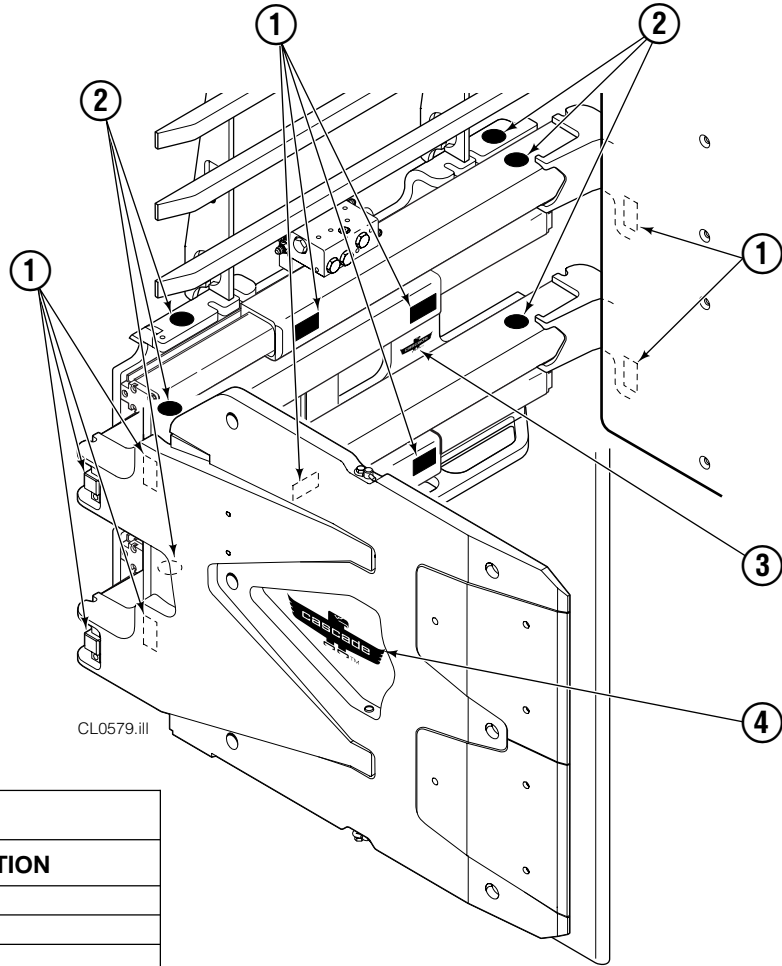

Decals

CL0579.ill

40E			
REF	QTY	PART NO.	DESCRIPTION
1	12	665595	No Hand Hold Decal
2	6	679150	No Step Decal
3	1	211274	Eagle - 80 mm
4	2	211275	Eagle - 160 mm