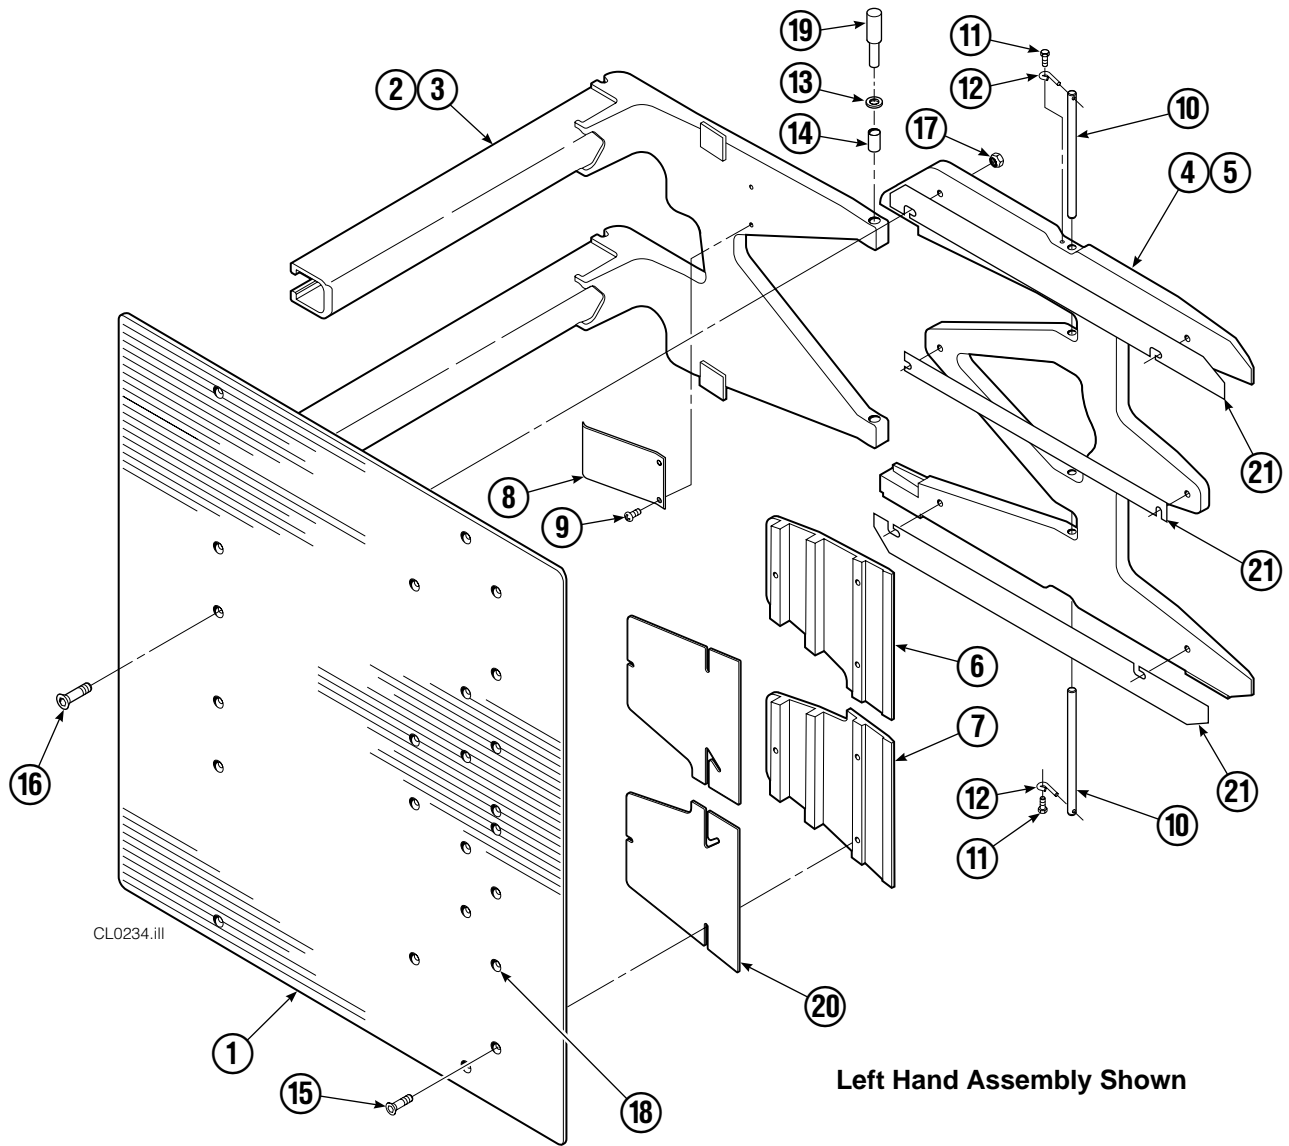

▲ See Valve page for parts breakdown,
part number stamped on valve.

Reference: SK-6090.

Valve

Sideshifting Without Regeneration

REF	QTY	PART NO.	DESCRIPTION
		215873	Valve Assembly
1	1	215874	Valve Body
2	1	214405	Crossover Relief Valve
3	5	682170	Seal Kit ▲
4	1	210266	Flow Divider/Combiner
5	1	679992	Seal Kit ▲
6	2	209847	Check Valve
7	3	215756	Piston
8	1	6025134	Check Valve
9	3	604511	Fitting, 6-6 ●
10	1	605743	Fitting, 6-6 ●
11	5	604510	Fitting, 6
12	1	215876	Crossover Relief Valve
		210452	Valve Service Kit

▲ Included in Valve Service Kit 210452.

● Included in Fitting Group 212978.

Arms and Pads

Left Hand Assembly Shown

REF	QTY	PART NO.	DESCRIPTION	REF	QTY	PART NO.	DESCRIPTION
1	2	3002761	Contact Pad	12	4	682999	Eye Pin
2	1	220074	Arm - LH	13	8	675620	Washer, M10
3	1	220075	Arm - RH	14	8	210284	Bushing
4	1	3003205	Stabilizer - LH	15	12	766646	Capscrew, M10 x 20
5	1	3003206	Stabilizer - RH	16	12	768706	Capscrew, M12 x 35
6	2	210180	Filler Block - LH Upper/RH Lower	17	12	683170	Nut, M12
7	2	210179	Filler Block - LH Lower/RH Upper	18	▲	673841	Contact Pad Repair Kit
8	2	210154	Spring	19	1	675626	Bushing Driver Tool
9	4	203405	Capscrew, M10 x 16	20	4	210499	Spacer Plate
10	4	210283	Pin	21	1	3001731	Shim Kit ●
11	4	787372	Capscrew, M8 x 20				