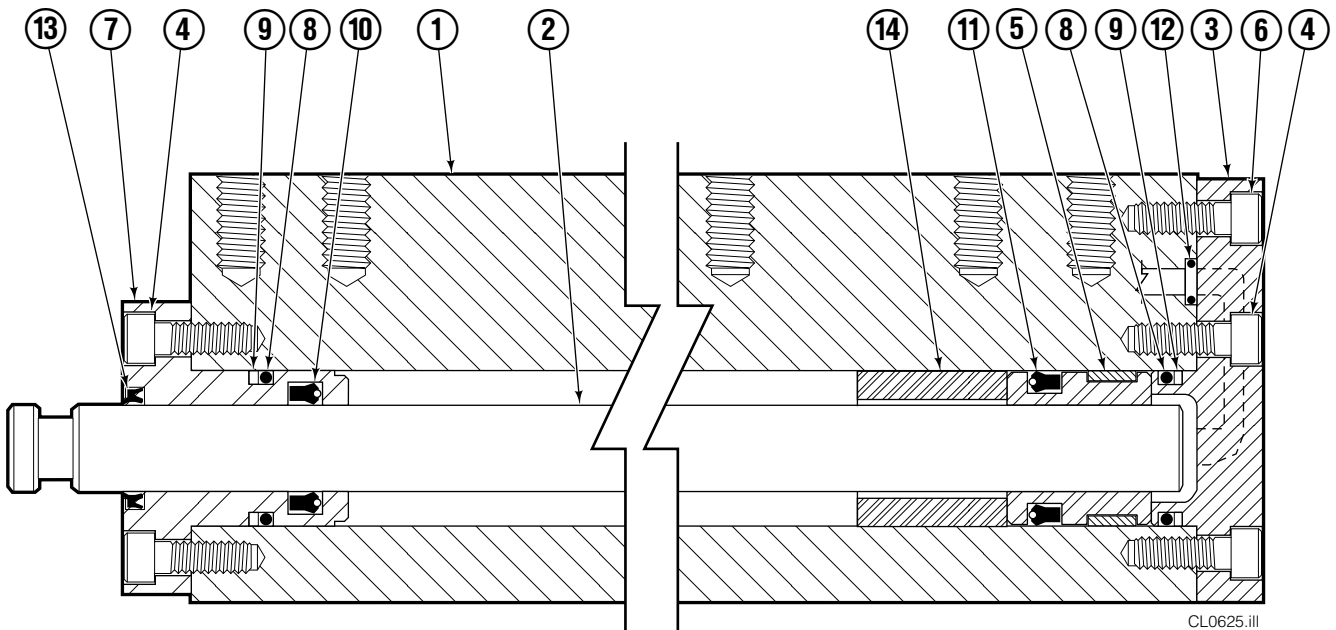

Publications

40E	
PART NO.	DESCRIPTION
	Parts Manual
	Service Manual
210273	Operator's Guide
212116	Installation Instructions
679929	Tool Catalog
673964	Literature Index Order Form

Base Unit Group

REF	QTY	PART NO.	DESCRIPTION	REF	QTY	PART NO.	DESCRIPTION
		3002759	Base Unit Group	9	1	3003203	Baseplate – RH
1	4	3003196	Cylinder ▲	10	8	4661-702	Bearing Spacer
2	4	3003198	T-Bar	11	4	210141	Bearing Retainer
3	36	211128	Capscrew, M16 x 30	12	4	787375	Capscrew, M8 x 20
4	4	209843	Rod End	13	1	3003199	Bumper
5	8	768828	Capscrew, M12 x 45	14	4	209083	Bearing
6	8	209850	Retainer Half Ring	15	4	209084	Bearing
7	4	209844	Rod End Anchor	16	4	211689	Capscrew, M12 x 30
8	1	3003201	Baseplate – LH				

▲ See Cylinder page for parts breakdown.
Reference: SK-6088.

Cylinder

45E							
REF	QTY	PART NO.	DESCRIPTION	REF	QTY	PART NO.	DESCRIPTION
		3003196	Cylinder Assembly	8	2	210088	O-Ring ▲
1	1	3003197	Cylinder/Shell	9	2	564601	Back-Up Ring ▲
2	1	4126-1219	Rod	10	1	212478	Seal ▲
3	1	209744	Cap	11	1	564349	Seal ▲
4	8	768208	Capscrew, M10 x 55	12	2	564448	O-Ring ▲
5	1	209748	Bearing ▲	13	1	564408	Wiper ▲
6	1	787375	Capscrew, M10 x 50	14	1	—	Spacer
7	1	212449	Retainer			209771	Service Kit

▲ See Valve page for parts breakdown,
part number stamped on valve.

Reference: SK-6090.

Valve

Sideshifting Without Regeneration

REF	QTY	PART NO.	DESCRIPTION
		215873	Valve Assembly
1	1	215874	Valve Body
2	1	214405	Crossover Relief Valve
3	5	682170	Seal Kit ▲
4	1	210266	Flow Divider/Combiner
5	1	679992	Seal Kit ▲
6	2	209847	Check Valve
7	3	215756	Piston
8	1	6025134	Check Valve
9	3	604511	Fitting, 6-6 ●
10	1	605743	Fitting, 6-6 ●
11	5	604510	Fitting, 6
12	1	215876	Crossover Relief Valve
		210452	Valve Service Kit