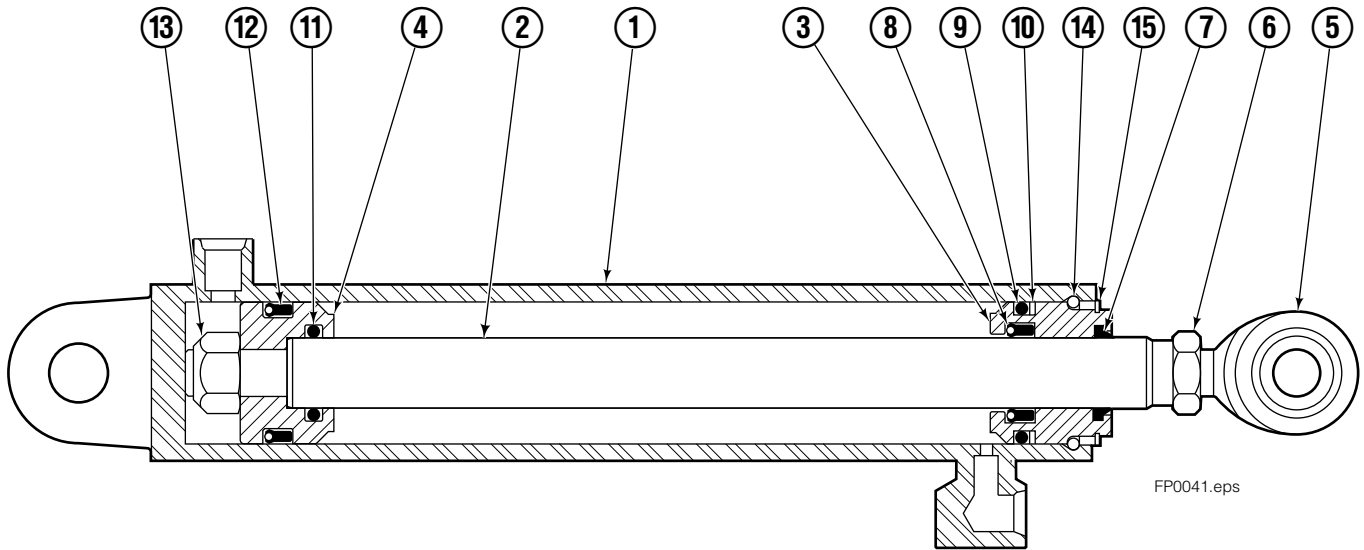

Left Hand Cylinder

FP0041.eps

55F			
REF	QTY	PART NO.	DESCRIPTION
		583944	Cylinder Assembly-41"■
1	1	564169	Shell-41"■
2	1	564185	Rod-41"■
3	1	684644	Retainer
4	1	685665	Piston
●5	1	564193	Rod End
●6	1	5718	Nut
●7	1	636850	Rod Wiper
●8	1	646540	Rod Seal
●9	1	2718	O-Ring
●10	1	615122	Back-up Ring
●11	1	2710	O-Ring
●12	1	633728	Piston Seal
13	1	563462	Piston Nut
14	1	563916	Retaining Ring
15	1	3137	Snap Ring
		684827	Service Kit

■ Carriage width.
● Included in Service Kit 684827.
Ref: 2S-6140, 2S-6141