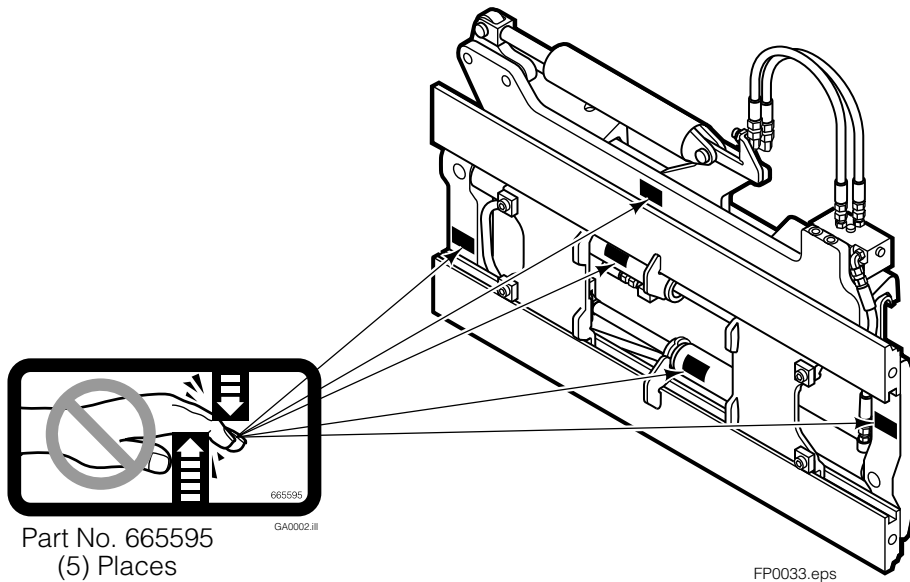

Safety Decals

Part No. 665595
(5) Places

GA0002.ill

FP0033.eps

Mounting Group Sideshifting

Reference:
BC-101
SK-5981
Mtg: 2S-3988
Frame: 4S-3972

55F							
REF	QTY	PART NO.	DESCRIPTION	REF	QTY	PART NO.	DESCRIPTION
		207327●	Sideshifting Mounting	10	4	667225	Washer
1	1	395316	Frame	11	6	766154	Cap screw, M16x2,0x40-8.8
2	1	207185	Anchor Bracket	12	4	678990	Nut
3	2	601676	Fitting, 6-6	13	1	206909	Lug
4	1	206917	Center Bearing—49" only	14	1	206910	Spacer
5	2	678525	Clevis Pin	15	2	684355	Lockwasher
6	2	672726	Hairpin Cotter	16	2	204187	Upper Bearing
◆7	1	675548	Cylinder Assembly	17	2	207209	Lower Bearing
8	1	675550	Washer (orifice .085)	18	2	207578	Hose
9	2	204186	Lower Hook				