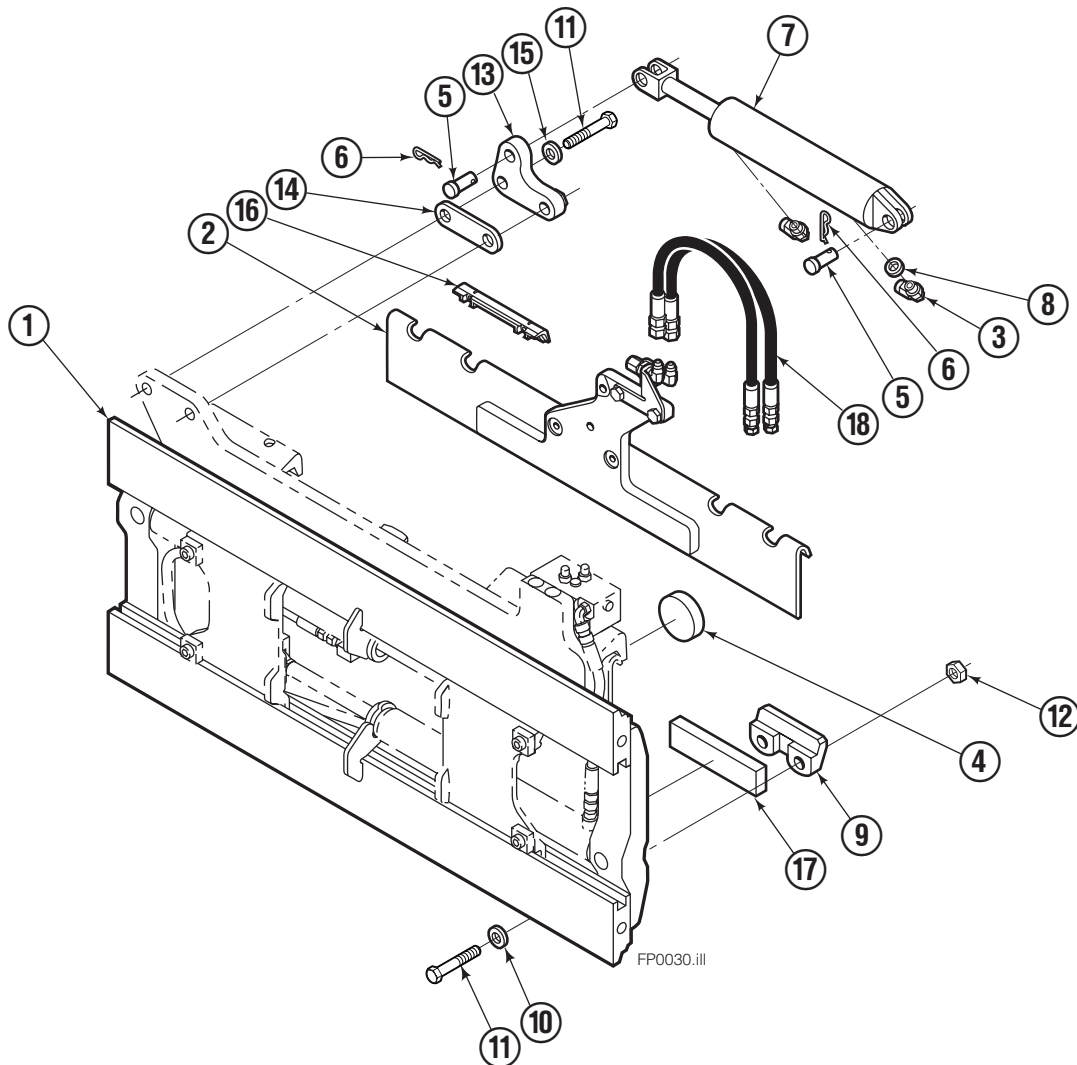

Safety Decals

Part No. 665595
(5) Places

GA0002.ill

FP0033.eps

Mounting Group Sideshifting

Reference:
BC-101
SK-5981
Mtg: 2S-3988
Frame: 4S-3972

55F							
REF	QTY	PART NO.	DESCRIPTION	REF	QTY	PART NO.	DESCRIPTION
		207327●	Sideshifting Mounting	10	4	667225	Washer
1	1	395316	Frame	11	6	766154	Cap screw, M16x2,0x40-8.8
2	1	207185	Anchor Bracket	12	4	678990	Nut
3	2	601676	Fitting, 6-6	13	1	206909	Lug
4	1	206917	Center Bearing—49" only	14	1	206910	Spacer
5	2	678525	Clevis Pin	15	2	684355	Lockwasher
6	2	672726	Hairpin Cotter	16	2	204187	Upper Bearing
◆7	1	675548	Cylinder Assembly	17	2	207209	Lower Bearing
8	1	675550	Washer (orifice .085)	18	2	207578	Hose
9	2	204186	Lower Hook				

- Includes items 2 through 17.
- ◆ See Cylinder page for parts breakdown.

Sideshift Cylinder

FP0079.iii

REF	QTY	PART NO.	DESCRIPTION
		675548	Cylinder Assembly
1	1	553857	Nut
■ 2	1	662452	Seal
3	1	553501	Piston
■ 4	1	636851	Wiper
■ 5	1	638247	Back-up Ring
6	1	675550	Washer (orifice .085)
7	1	675549	Shell
8	1	553449	Rod
■ 9	1	2785	O-Ring
■ 10	1	615128	Back-up Ring
11	1	553500	Retainer
12	1	553856	Retaining Ring
13	1	7202	Snap Ring
■ 14	1	641835	Seal
15	1	---	Spacer
		553861	Service Kit

■ Included in Service Kit 553861.

Hydraulic/Fork Group

Reference:
BC-101
SK-5981

55F							
REF	QTY	PART NO.	DESCRIPTION	REF	QTY	PART NO.	DESCRIPTION
		●207221	Hydraulic Group-41" ■	13	2	763169	Capscrew
		□206912	Fork Group	14	2	680217	Lockwasher
◆1	1	583944	Cylinder Assembly L. H. 41" ■	15	8	206924	Capscrew
▼2	1	583952	Cylinder Assembly R. H. 41" ■	16	2	206925	Pin
3	1	207567	Hose-41" ■	17	4	207552	Block
4	1	207568	Hose-41" ■	18	2	206916	Grommet
5	1	207565	Hose	19	2	206926	Clevis Pin
6	1	207569	Hose-41" ■	20	2	207210	Hairpin Cotter
7	2	207208	Fork Carrier	21	2	768551	Capscrew
8	2	206914	Lug	22	2	7403	Grease Fitting
9	4	206915	Bearing	23	1	768753	Setscrew
10	4	206922	Capscrew	24	1	207211	Jam Nut
11	4	678991	Lockwasher	25	1	200008	Cable Tie
12	2	206923	Eyebolt	26	6	617915	Fitting, 4-4