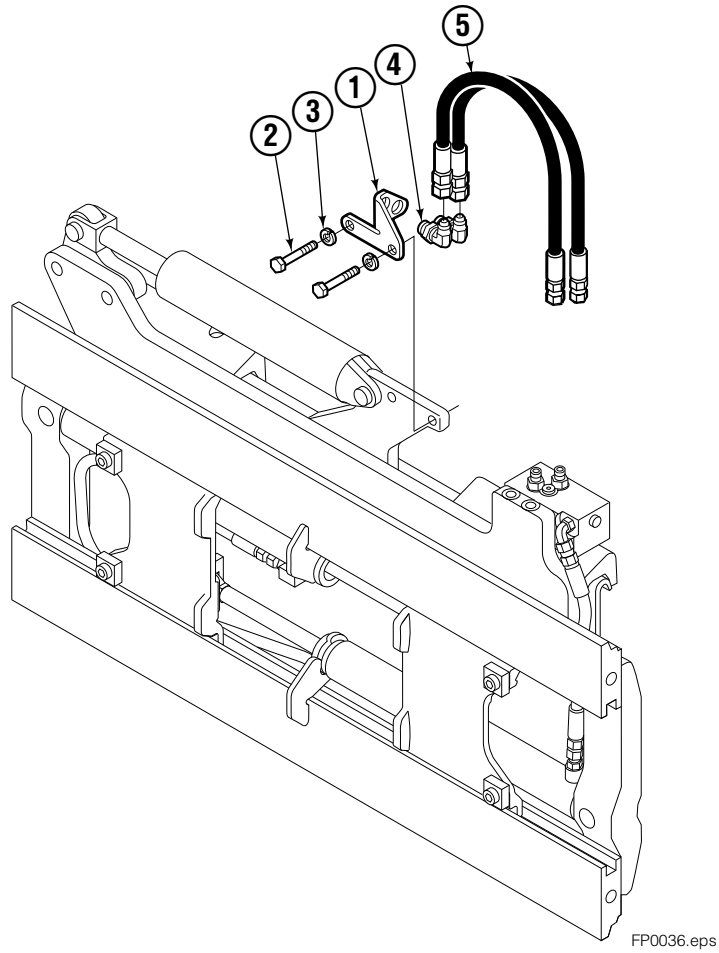

■ Carriage width.
 ● Included in Service Kit 684827.
 Ref: 2S-6140, 2S-6141

Right Hand Cylinder

55F

REF	QTY	PART NO.	DESCRIPTION
		583952	Cylinder Assembly-41"■
1	1	564177	Shell-41"■
2	1	564185	Rod-41"■
3	1	684644	Retainer
4	1	685665	Piston
●5	1	564193	Rod End
●6	1	5718	Nut
●7	1	636850	Rod Wiper
●8	1	646540	Rod Seal
●9	1	2718	O-Ring
●10	1	615122	Back-up Ring
●11	1	2710	O-Ring
●12	1	633728	Piston Seal
13	1	563462	Piston Nut
14	1	563916	Retaining Ring
15	1	3137	Snap Ring
		684827	Service Kit

■ Carriage width.
 ● Included in Service Kit 684827.
 Ref: 2S-3990

Flow Divider Group

55F			
REF	QTY	PART NO.	DESCRIPTION
		206921	Flow Divider Group
1	1	■ 206919	Valve
2	1	206918	Valve Body
3	1	207301	Cartridge-Combiner
4	2	663694	Fitting, 3
5	2	617915	Fitting, 4-4
6	1	617917	Fitting, 4-4
7	1	679992	Service Kit
8	3	685105	Capscrew
9	3	678993	Lockwasher
10	2	207300	O-Ring
11	6	617915	Fitting, 4-4
12	2	617641	Fitting, 4-4
13	2	609234	Fitting, 4-4
14	1	617916	Fitting, 4-4

■ Includes items 1 through 7.

Standard Installation Group

REF	QTY	PART NO.	DESCRIPTION
		207342	Installation Group
1	1	207314	Bracket
2	2	762899	Capscrew, M10X20-8.8
3	2	681238	Lockwasher
4	2	2453	Fitting, 8-8
5	2	207578	Hose