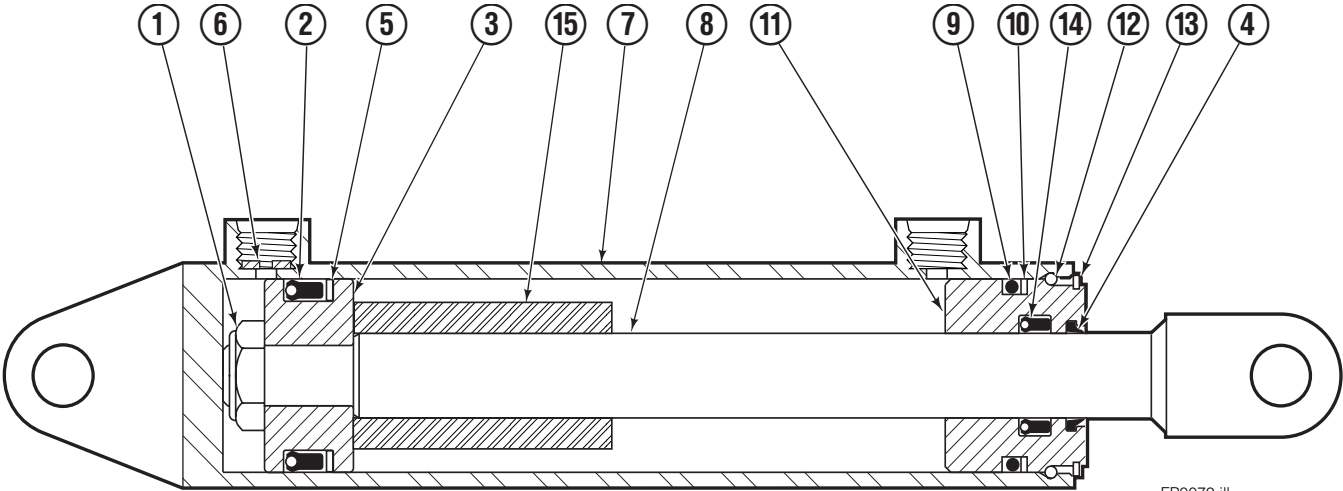

Safety Decals

Part No. 665595
(5) Places

GA0002.ill

FP0033.eps

Mounting Group Sideshifting

Reference:
BC-101
SK-5981
Mtg: 2S-3988
Frame: 4S-3972

55F							
REF	QTY	PART NO.	DESCRIPTION	REF	QTY	PART NO.	DESCRIPTION
		207327●	Sideshifting Mounting	10	4	667225	Washer
1	1	395316	Frame	11	6	766154	Cap screw, M16x2,0x40-8.8
2	1	207185	Anchor Bracket	12	4	678990	Nut
3	2	601676	Fitting, 6-6	13	1	206909	Lug
4	1	206917	Center Bearing—49" only	14	1	206910	Spacer
5	2	678525	Clevis Pin	15	2	684355	Lockwasher
6	2	672726	Hairpin Cotter	16	2	204187	Upper Bearing
◆7	1	675548	Cylinder Assembly	17	2	207209	Lower Bearing
8	1	675550	Washer (orifice .085)	18	2	207578	Hose
9	2	204186	Lower Hook				

- Includes items 2 through 17.
- ◆ See Cylinder page for parts breakdown.

Sideshift Cylinder

FP0079.iii

REF	QTY	PART NO.	DESCRIPTION
		675548	Cylinder Assembly
1	1	553857	Nut
■ 2	1	662452	Seal
3	1	553501	Piston
■ 4	1	636851	Wiper
■ 5	1	638247	Back-up Ring
6	1	675550	Washer (orifice .085)
7	1	675549	Shell
8	1	553449	Rod
■ 9	1	2785	O-Ring
■ 10	1	615128	Back-up Ring
11	1	553500	Retainer
12	1	553856	Retaining Ring
13	1	7202	Snap Ring
■ 14	1	641835	Seal
15	1	---	Spacer
		553861	Service Kit