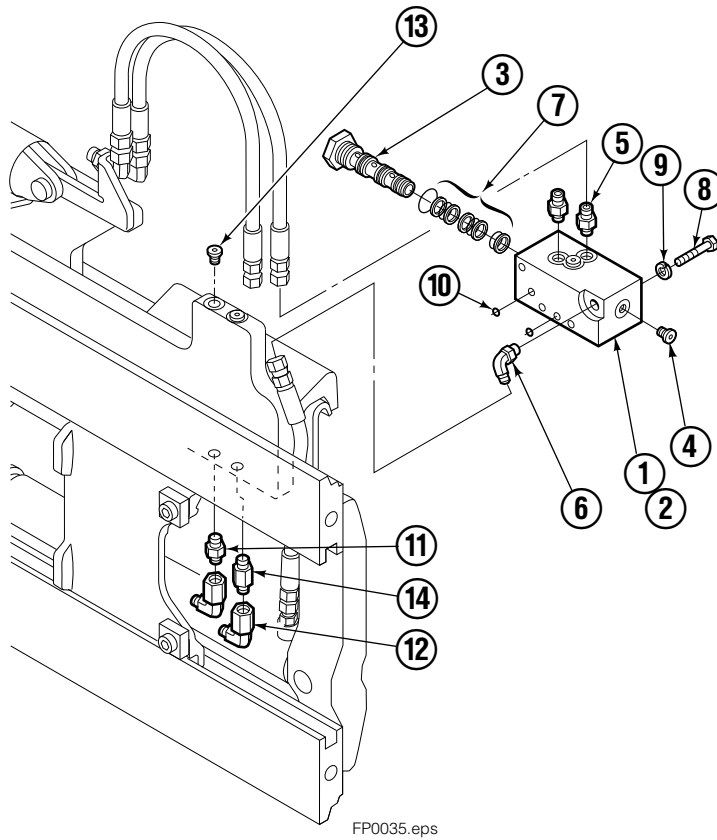

55F			
REF	QTY	PART NO.	DESCRIPTION
		583944	Cylinder Assembly-41"■
1	1	564169	Shell-41"■
2	1	564185	Rod-41"■
3	1	684644	Retainer
4	1	685665	Piston
●5	1	564193	Rod End
●6	1	5718	Nut
●7	1	636850	Rod Wiper
●8	1	646540	Rod Seal
●9	1	2718	O-Ring
●10	1	615122	Back-up Ring
●11	1	2710	O-Ring
●12	1	633728	Piston Seal
13	1	563462	Piston Nut
14	1	563916	Retaining Ring
15	1	3137	Snap Ring
		684827	Service Kit

■ Carriage width.
 ● Included in Service Kit 684827.
 Ref: 2S-6140, 2S-6141

Right Hand Cylinder

55F

REF	QTY	PART NO.	DESCRIPTION
		583952	Cylinder Assembly-41"■
1	1	564177	Shell-41"■
2	1	564185	Rod-41"■
3	1	684644	Retainer
4	1	685665	Piston
●5	1	564193	Rod End
●6	1	5718	Nut
●7	1	636850	Rod Wiper
●8	1	646540	Rod Seal
●9	1	2718	O-Ring
●10	1	615122	Back-up Ring
●11	1	2710	O-Ring
●12	1	633728	Piston Seal
13	1	563462	Piston Nut
14	1	563916	Retaining Ring
15	1	3137	Snap Ring
		684827	Service Kit

■ Carriage width.
 ● Included in Service Kit 684827.
 Ref: 2S-3990

Flow Divider Group

55F			
REF	QTY	PART NO.	DESCRIPTION
		206921	Flow Divider Group
1	1	■ 206919	Valve
2	1	206918	Valve Body
3	1	207301	Cartridge-Combiner
4	2	663694	Fitting, 3
5	2	617915	Fitting, 4-4
6	1	617917	Fitting, 4-4
7	1	679992	Service Kit
8	3	685105	Capscrew
9	3	678993	Lockwasher
10	2	207300	O-Ring
11	6	617915	Fitting, 4-4
12	2	617641	Fitting, 4-4
13	2	609234	Fitting, 4-4
14	1	617916	Fitting, 4-4

■ Includes items 1 through 7.

Standard Installation Group

REF	QTY	PART NO.	DESCRIPTION
		207342	Installation Group
1	1	207314	Bracket
2	2	762899	Capscrew, M10X20-8.8
3	2	681238	Lockwasher
4	2	2453	Fitting, 8-8
5	2	207578	Hose