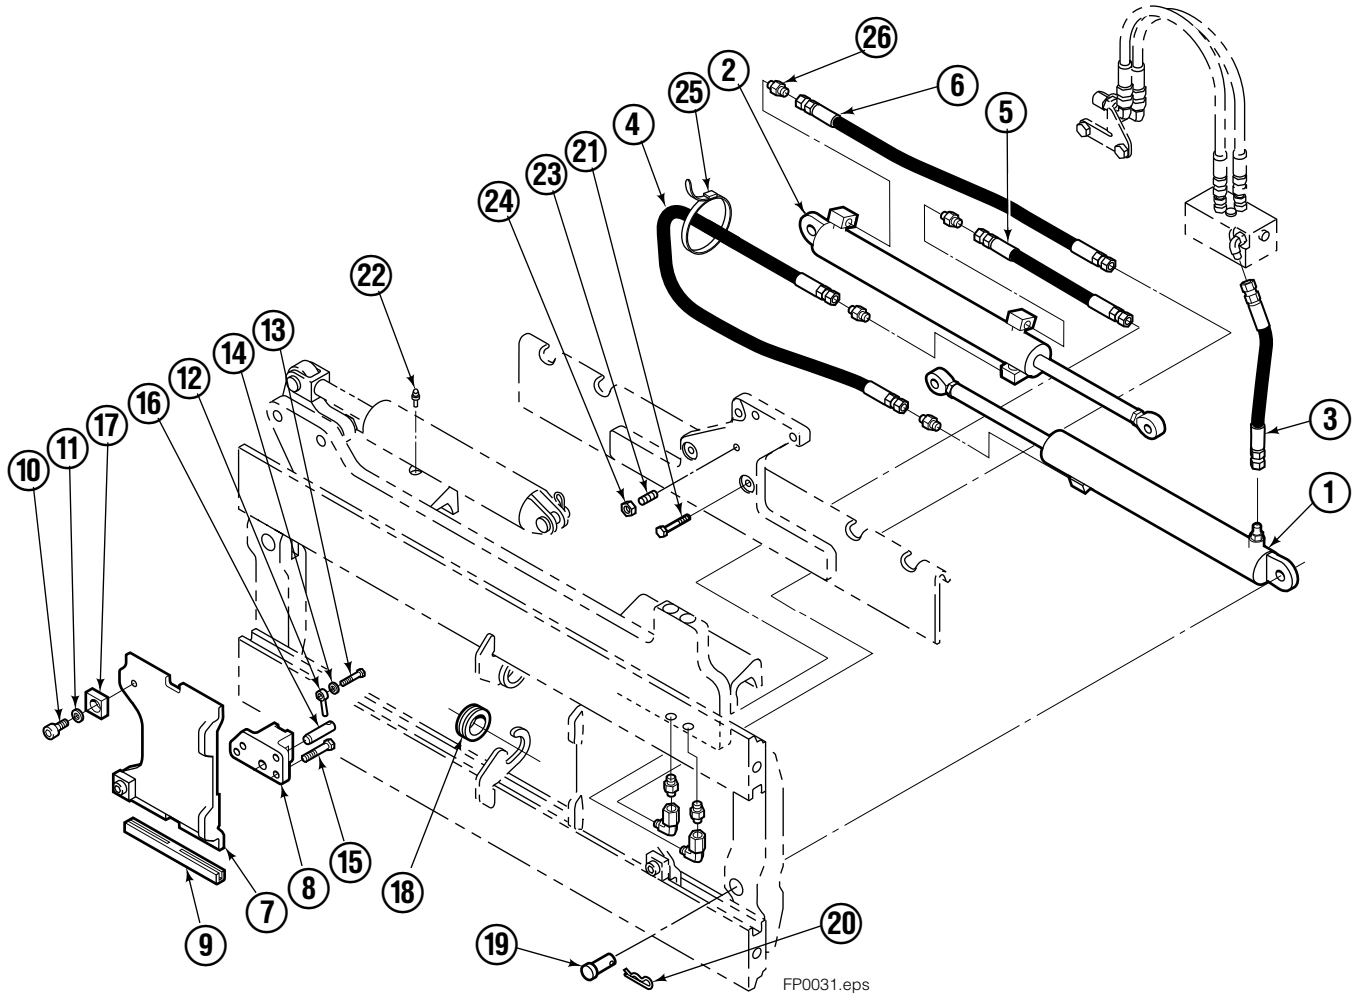

Safety Decals

Part No. 665595
(5) Places

GA0002.ill

FP0033.eps

Mounting Group Sideshifting

Reference:
BC-101
SK-5981
Mtg: 2S-3988
Frame: 4S-3972

55F							
REF	QTY	PART NO.	DESCRIPTION	REF	QTY	PART NO.	DESCRIPTION
		207327●	Sideshifting Mounting	10	4	667225	Washer
1	1	395316	Frame	11	6	766154	Cap screw, M16x2,0x40-8.8
2	1	207185	Anchor Bracket	12	4	678990	Nut
3	2	601676	Fitting, 6-6	13	1	206909	Lug
4	1	206917	Center Bearing—49" only	14	1	206910	Spacer
5	2	678525	Clevis Pin	15	2	684355	Lockwasher
6	2	672726	Hairpin Cotter	16	2	204187	Upper Bearing
◆7	1	675548	Cylinder Assembly	17	2	207209	Lower Bearing
8	1	675550	Washer (orifice .085)	18	2	207578	Hose
9	2	204186	Lower Hook				

- Includes items 2 through 17.
- ◆ See Cylinder page for parts breakdown.

Sideshift Cylinder

FP0079.iii

REF	QTY	PART NO.	DESCRIPTION
		675548	Cylinder Assembly
1	1	553857	Nut
■ 2	1	662452	Seal
3	1	553501	Piston
■ 4	1	636851	Wiper
■ 5	1	638247	Back-up Ring
6	1	675550	Washer (orifice .085)
7	1	675549	Shell
8	1	553449	Rod
■ 9	1	2785	O-Ring
■ 10	1	615128	Back-up Ring
11	1	553500	Retainer
12	1	553856	Retaining Ring
13	1	7202	Snap Ring
■ 14	1	641835	Seal
15	1	---	Spacer
		553861	Service Kit

■ Included in Service Kit 553861.

Hydraulic/Fork Group

Reference:
BC-101
SK-5981

55F							
REF	QTY	PART NO.	DESCRIPTION	REF	QTY	PART NO.	DESCRIPTION
		●207221	Hydraulic Group-41" ■	13	2	763169	Capscrew
		□206912	Fork Group	14	2	680217	Lockwasher
◆1	1	583944	Cylinder Assembly L. H. 41" ■	15	8	206924	Capscrew
▼2	1	583952	Cylinder Assembly R. H. 41" ■	16	2	206925	Pin
3	1	207567	Hose-41" ■	17	4	207552	Block
4	1	207568	Hose-41" ■	18	2	206916	Grommet
5	1	207565	Hose	19	2	206926	Clevis Pin
6	1	207569	Hose-41" ■	20	2	207210	Hairpin Cotter
7	2	207208	Fork Carrier	21	2	768551	Capscrew
8	2	206914	Lug	22	2	7403	Grease Fitting
9	4	206915	Bearing	23	1	768753	Setscrew
10	4	206922	Capscrew	24	1	207211	Jam Nut
11	4	678991	Lockwasher	25	1	200008	Cable Tie
12	2	206923	Eyebolt	26	6	617915	Fitting, 4-4