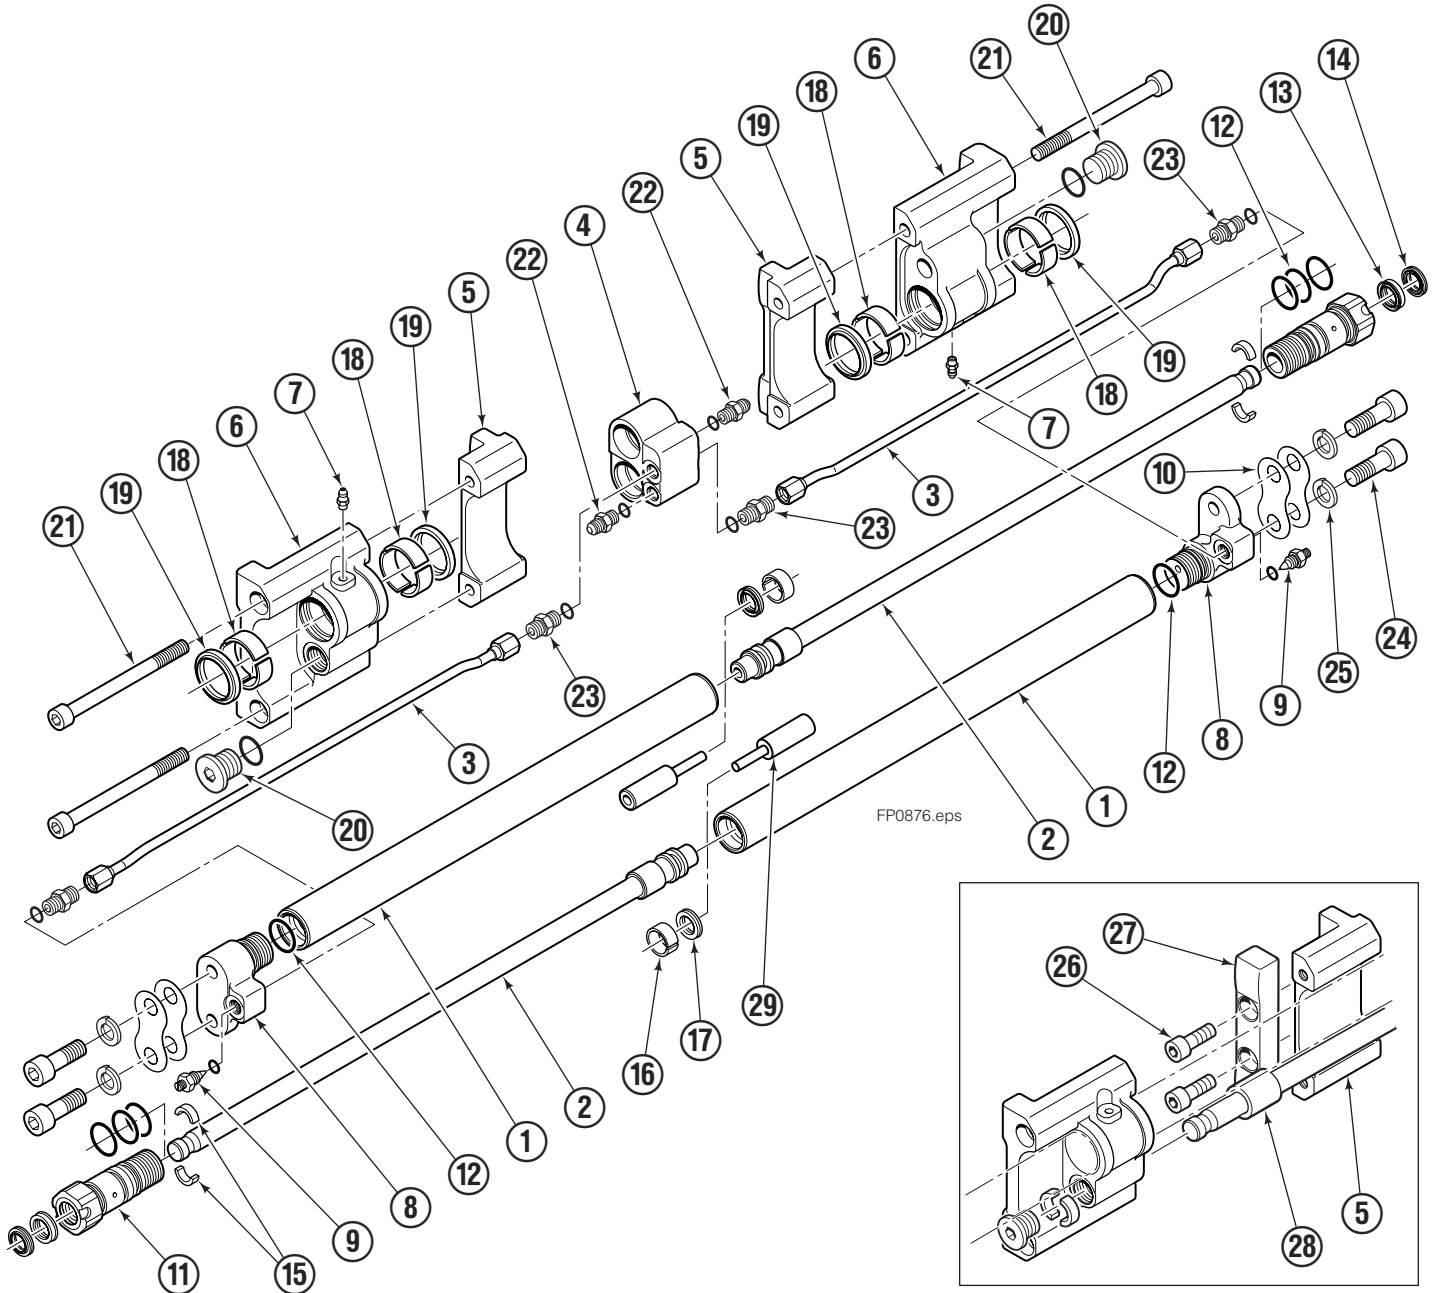

# Parts Manual

---

Model \_\_\_\_\_ Fork Positioner

Catalog Number \_\_\_\_\_ 100K-FPS-B141 R1

---

**cascade**®  
**corporation**

**For Technical Assistance call:** 800-227-2233, Fax: 888-329-8207

**To Order Parts call:** 888-227-2233, Fax: 888-329-0234

# Fork Positioner Assembly

Sticker showing operating pressure, phone numbers for service & parts.

## Items that vary by width

100K			
ASSEMBLY PART NO.	REF. NO. 1 ★ CYLINDER SHELL QTY 2	REF. NO. 2 ★ CYLINDER ROD QTY 2	REF. NO. 3 TUBE QTY 2
6084250	6084251	6084252	6095412

REF	QTY	PART NO.	DESCRIPTION
		6069312	Common Parts Group (R1)
4	1	6059224	Manifold
5	2	6059396	◆ Fork Carrier, Inner, 122/150/180 mm Fork
6	2	6059301	Fork Carrier, Outer
7	2	424115	Grease Fitting
8	2	6059267	Cylinder Head End
9	2	6042658	Restrictor Fitting
10	8	6059383	Shim
11	2	6059219	Cylinder Retainer
12	8	6059580	O-Ring, Retainer OD ✕
13	2	562132	Rod Seal, Retainer ✕
14	2	562131	Rod Wiper, Retainer ✕
15	4	6059382	Half-Ring Keeper
16	2	6059421	Piston Wear Ring ✕
17	2	6059422	Piston Seal ✕
18	4	6059419	Bearing, Composite
19	4	6059584	Wiper
20	2	6059459	Rod Retainer Plug
21	4	6405531	Capscrew, M12 x 160
22	2	6043332	Fitting, M10 to No.4 JIC ●
23	4	6042689	Fitting, M10 to EO-2 Tube
24	4	769577	Capscrew, M16 x 50 ■
25	4	678992	Lockwasher, M16 ■
26	4	767615	◆ Capscrew, M10 x 25
27	2	6059397	◆ Spacer Bar
28	2	—	Rod Spacer
29	2	6079526	Piston Spacer

## 100K

REF	QTY	PART NO.	DESCRIPTION	REF	QTY	PART NO.	DESCRIPTION
1	2	6051249	Upper Bearing	7	4	752903	◆ Capscrew, M16 x 45
2	1	6079179	Cylinder ▲	8	1	6084259	● Frame
3	2	6057162	Lower Bearing	9	2	7916	Roll Pin
4	4	678990	◆ Nut, M16	10	2	604511	■ Fitting, 6-6
5	2	204186	◆ Lower Hook	11	2	221733	▼ Restrictor Washer
6	4	667225	◆ Washer				