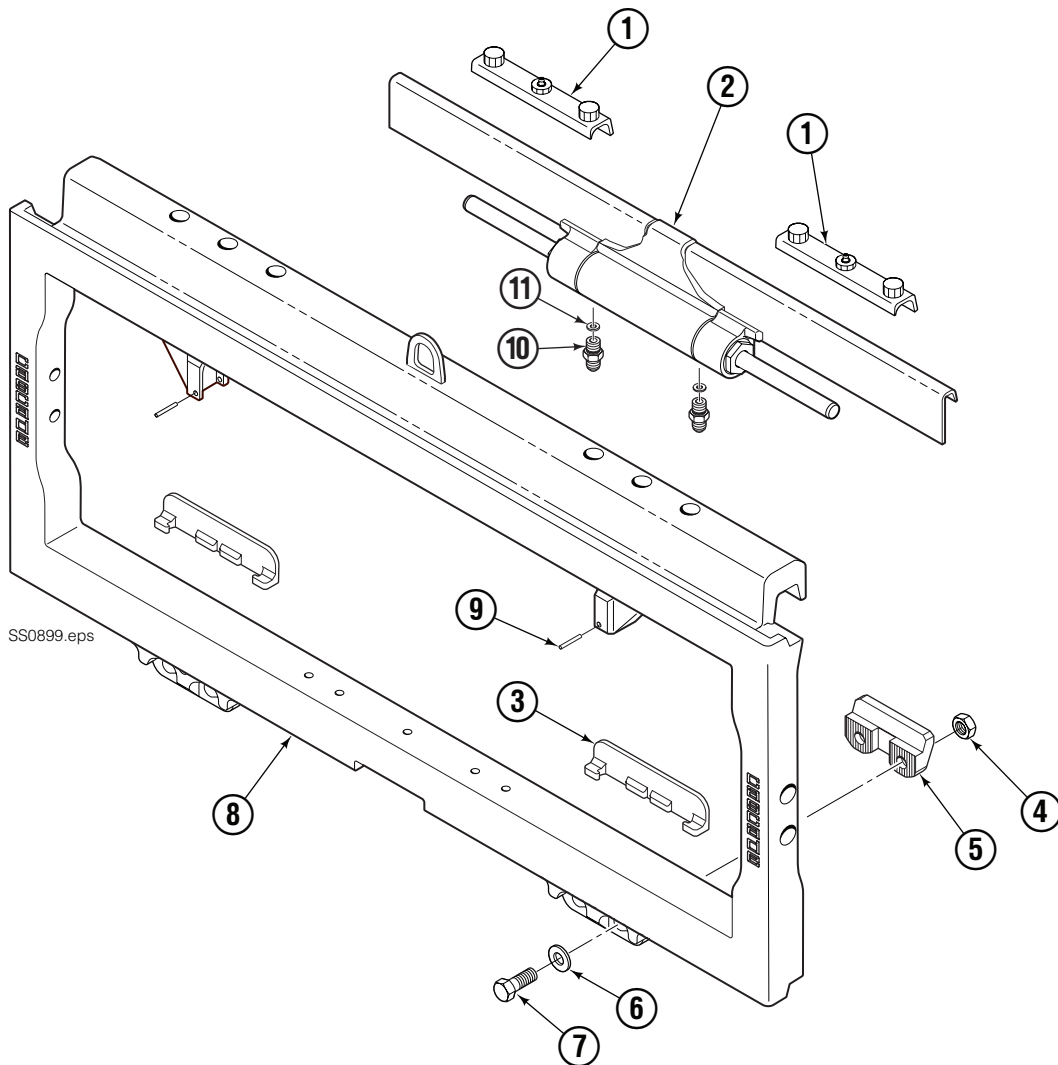

## Items that vary by width

100K			
ASSEMBLY PART NO.	REF. NO. 1 ★ CYLINDER SHELL QTY 2	REF. NO. 2 ★ CYLINDER ROD QTY 2	REF. NO. 3 TUBE QTY 2
6084250	6084251	6084252	6095412

REF	QTY	PART NO.	DESCRIPTION
		6069312	Common Parts Group (R1)
4	1	6059224	Manifold
5	2	6059396	◆ Fork Carrier, Inner, 122/150/180 mm Fork
6	2	6059301	Fork Carrier, Outer
7	2	424115	Grease Fitting
8	2	6059267	Cylinder Head End
9	2	6042658	Restrictor Fitting
10	8	6059383	Shim
11	2	6059219	Cylinder Retainer
12	8	6059580	O-Ring, Retainer OD ✕
13	2	562132	Rod Seal, Retainer ✕
14	2	562131	Rod Wiper, Retainer ✕
15	4	6059382	Half-Ring Keeper
16	2	6059421	Piston Wear Ring ✕
17	2	6059422	Piston Seal ✕
18	4	6059419	Bearing, Composite
19	4	6059584	Wiper
20	2	6059459	Rod Retainer Plug
21	4	6405531	Capscrew, M12 x 160
22	2	6043332	Fitting, M10 to No.4 JIC ●
23	4	6042689	Fitting, M10 to EO-2 Tube
24	4	769577	Capscrew, M16 x 50 ■
25	4	678992	Lockwasher, M16 ■
26	4	767615	◆ Capscrew, M10 x 25
27	2	6059397	◆ Spacer Bar
28	2	—	Rod Spacer
29	2	6079526	Piston Spacer

★ If cylinder shell or rod needs replacing due to bending damage, sorder complete Fork Positioner Assembly.

◆ Included in Fork Carrier Assembly 6059395.

✕ Included in Cylinder Service Kit 6081752.

● Included in Fitting Group 6045440.

## 100K

REF	QTY	PART NO.	DESCRIPTION	REF	QTY	PART NO.	DESCRIPTION
1	2	6051249	Upper Bearing	7	4	752903	◆ Capscrew, M16 x 45
2	1	6079179	Cylinder ▲	8	1	6084259	● Frame
3	2	6057162	Lower Bearing	9	2	7916	Roll Pin
4	4	678990	◆ Nut, M16	10	2	604511	■ Fitting, 6-6
5	2	204186	◆ Lower Hook	11	2	221733	▼ Restrictor Washer
6	4	667225	◆ Washer				