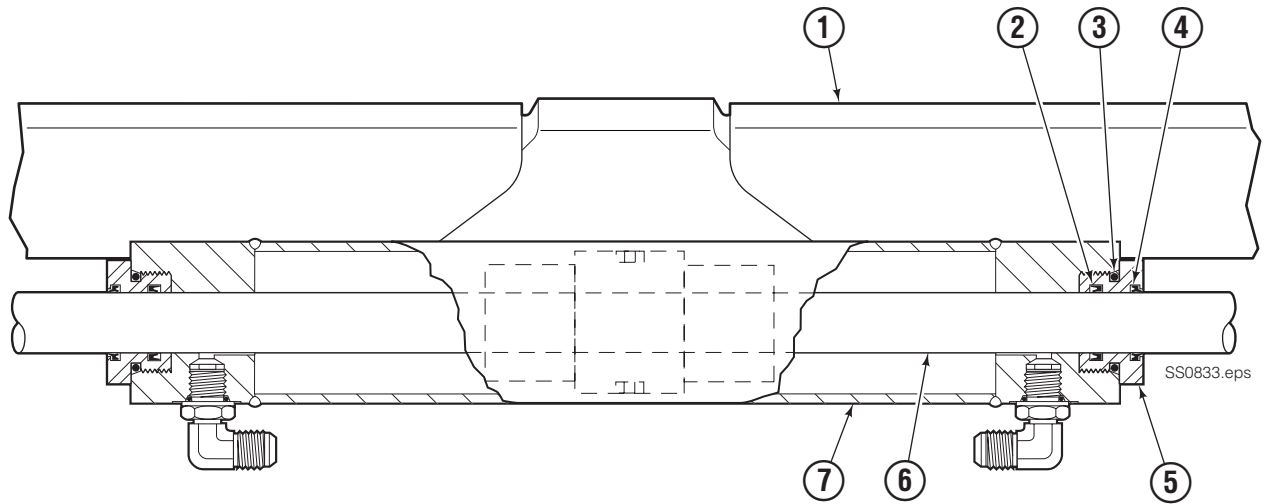

Cylinder Assembly

100F			
REF	QTY	PART NO.	DESCRIPTION
1	1	6079179	Cylinder Assembly
2	2	564406	● Rod Seal
3	2	609241	O-Ring
4	2	564408	● Rod Wiper Seal
5	2	6056530	Retainer
6	-	■	Rod/Piston Assembly
7	-	■	Cylinder Shell
		6091229	Rod Seal Service Kit

● Included in Service Kit 6091229.

■ Not serviceable - order new Cylinder Assembly.

Reference: S-22654.