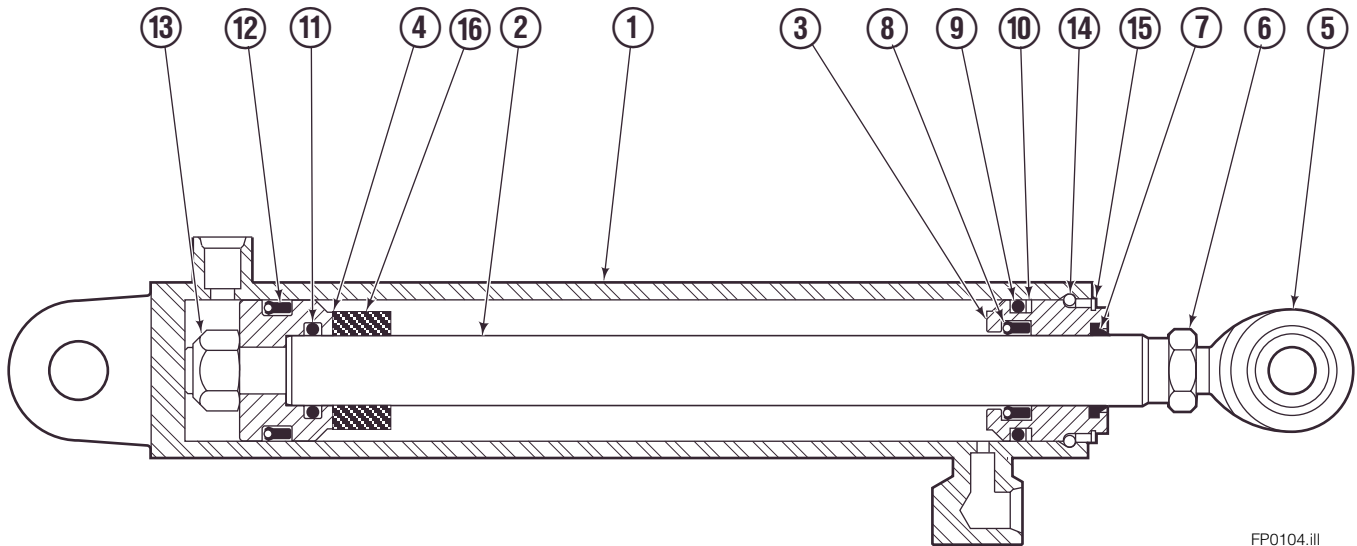

Left Hand Cylinder

FP0104.ill

100F			
REF	QTY	PART NO.	DESCRIPTION
		6105387	Cylinder Assembly
1	1	6105389	Shell
2	1	6105391	Rod
3	1	564451	Retainer
4	1	562056	Piston
5	1	564452	Rod End
6	1	5720	Nut
7	1	564408	■ Rod Wiper
8	1	564406	■ Rod Seal
9	1	562127	■ O-Ring
10	1	563388	■ Back-up Ring
11	1	563278	■ O-Ring
12	1	564141	■ Piston Seal
13	1	678019	Piston Nut
14	1	562942	Retaining Ring
15	1	562951	Snap Ring
16	1	565150	Spacer
		564453	Service Kit

■ Included in Service Kit 564453.

Reference: S-6147, S-6142.