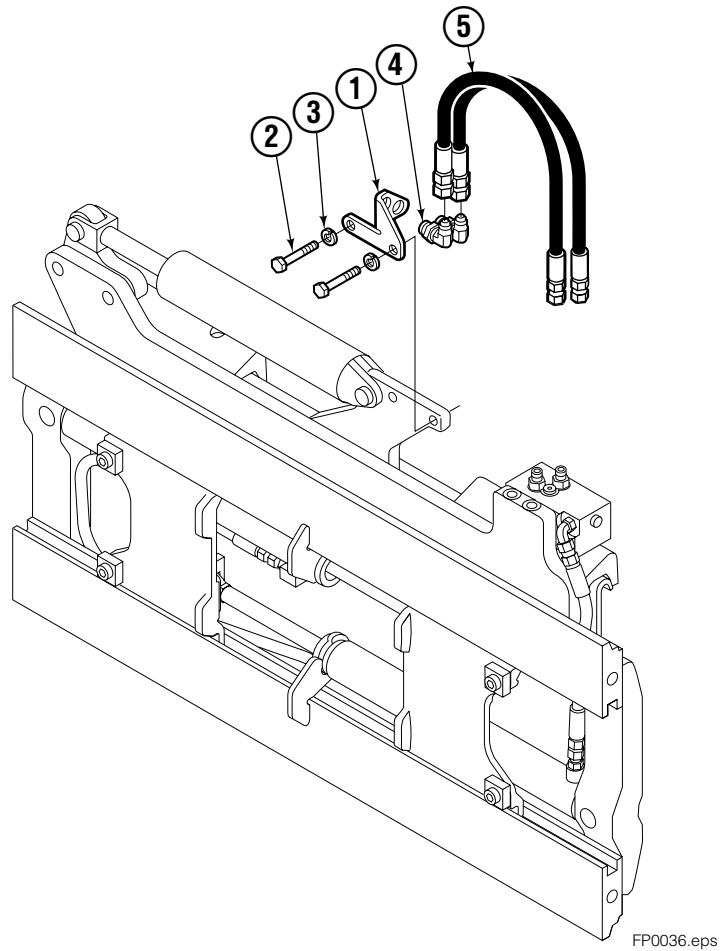

Safety Decals

Mounting Group Sideshifting

Reference:
BC-106
SK-6042
2S-4089

100F

REF	QTY	PART NO.	DESCRIPTION	REF	QTY	PART NO.	DESCRIPTION
	●	209451	Sideshifting Mounting - 45" ■	9	2	204186	Lower Hook
1	1	6105376	Frame - 45" ■	10	4	766154	Capscrow, M16x2,0x40-8.8
2	1	209394	Anchor Bracket - 45" ■	11	4	667225	Washer
3	2	601676	Fitting, 6-6	12	4	678990	Nut
4	2	209542	Key, M10x8x63	13	1	209309	Lug
5	2	678528	Clevis Pin	14	2	208350	Lower Bearing
6	2	672726	Hairpin Cotter	15	2	672018	Upper Bearing
7	1	676649	Cylinder Assembly ◆	16	3	752907	Capscrow, M20x50 Lg-8.8
8	1	675550	Washer (orifice .085)				

■ Included in Service Kit 564453.

Reference: S-6148, S-6142.

Flow Divider Group

FP0035.iii

100F			
REF	QTY	PART NO.	DESCRIPTION
		209504	Flow Divider Group
1	1	209310	Valve ■
2	1	209311	Valve Body
3	1	201527	Cartridge-Combiner
4	2	663694	Fitting, 3
5	2	604511	Fitting, 6-6
6	1	601676	Fitting, 6-6
7	1	679992	Service Kit
8	3	685105	Capscrew
9	3	678993	Lockwasher
10	2	207300	O-Ring
11	1	604511	Fitting, 6-6
12	2	2680	Fitting, 6-6
13	2	604510	Fitting, 6
14	1	605743	Fitting, 6-6

■ Includes items 1 through 7.

Standard Installation Group

100F			
REF	QTY	PART NO.	DESCRIPTION
		209506	Installation Group
1	1	207314	Bracket
2	2	762899	Capscrew, M10X20-8.8
3	2	681238	Lockwasher
4	2	2453	Fitting, 8-8
5	2	207425	Hose

Backrest

REF	QTY	PART NO.	DESCRIPTION
1	1	6105393	Backrest-45 x 48 in. ■
2	8	684586	Lockwasher
3	8	200173	Capscrew

■ Width by Height.

Reference: S-8362, Common Parts 684740.

Do you have questions you need answered right now? Call your nearest Cascade Parts Department.