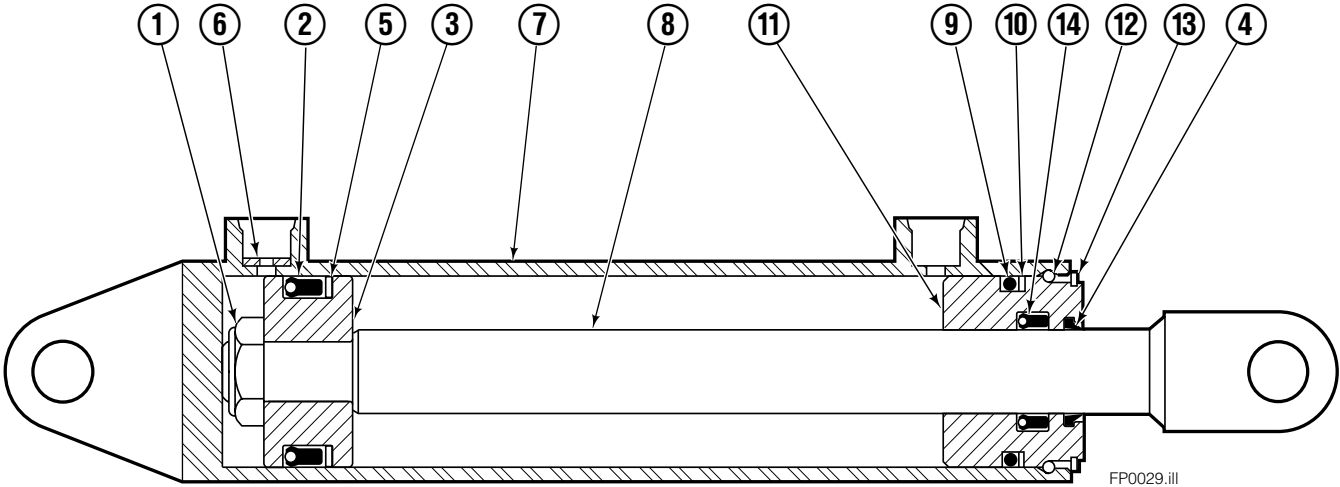

Safety Decals

Mounting Group Sideshifting

Reference:
BC-106
SK-6042
2S-4089

100F

REF	QTY	PART NO.	DESCRIPTION	REF	QTY	PART NO.	DESCRIPTION
	●	209451	Sideshifting Mounting - 45" ■	9	2	204186	Lower Hook
1	1	6105376	Frame - 45" ■	10	4	766154	Capscrow, M16x2,0x40-8.8
2	1	209394	Anchor Bracket - 45" ■	11	4	667225	Washer
3	2	601676	Fitting, 6-6	12	4	678990	Nut
4	2	209542	Key, M10x8x63	13	1	209309	Lug
5	2	678528	Clevis Pin	14	2	208350	Lower Bearing
6	2	672726	Hairpin Cotter	15	2	672018	Upper Bearing
7	1	676649	Cylinder Assembly ◆	16	3	752907	Capscrow, M20x50 Lg-8.8
8	1	675550	Washer (orifice .085)				

- Carriage width.
- Includes items 2 through 16.
- ◆ See Cylinder page for parts breakdown.

Sideshift Cylinder

FP0029.ill

REF	QTY	PART NO.	DESCRIPTION
		676649	Cylinder Assembly
1	1	553717	Nut
2	1	662456	■ Seal
3	1	553527	Piston
4	1	636852	■ Wiper
5	1	649817	■ Back-up Ring
6	1	675550	Washer (orifice .085)
7	1	676776	Shell
8	1	553530	Rod
9	1	2789	■ O-Ring
10	1	615132	■ Back-up Ring
11	1	553528	Retainer
12	1	553688	Retaining Ring
13	1	7211	Snap Ring
14	1	662447	■ Seal
		553866	Service Kit

■ Included in Service Kit 553866.

Hydraulic/Fork Group

Reference:
BC-106
SK-6042

100F

REF	QTY	PART NO.	DESCRIPTION	REF	QTY	PART NO.	DESCRIPTION
	●	6105395	Hydraulic Group-45" ■	13	2	763169	Cap screw
	□	387337	Fork Group	14	2	680217	Lockwasher
1	1	6105387	Cylinder Assembly L. H. ◆	15	8	681370	Cap screw
2	1	6105388	Cylinder Assembly R. H. ▼	16	2	209308	Pin
3	1	209515	Hose, 18.15 in.	17	4	209306	Block
4	1	209525	Hose, 43.54 in.	18	2	209305	Grommet
5	1	209528	Hose, 15.67 in.	19	2	661675	Clevis Pin
6	1	209530	Hose, 31.80 in.	20	2	672726	Hairpin Cotter
7	2	387351	Fork Carrier	21	1	763022	Cap screw
8	2	209280	Lug	22	2	7403	Grease Fitting
9	4	209303	Bearing	23	1	681238	Lockwasher
10	4	768838	Cap screw	24	1	200008	Cable Tie
11	4	678992	Lockwasher	25	5	604511	Fitting, 6-6
12	2	206923	Eyebolt				