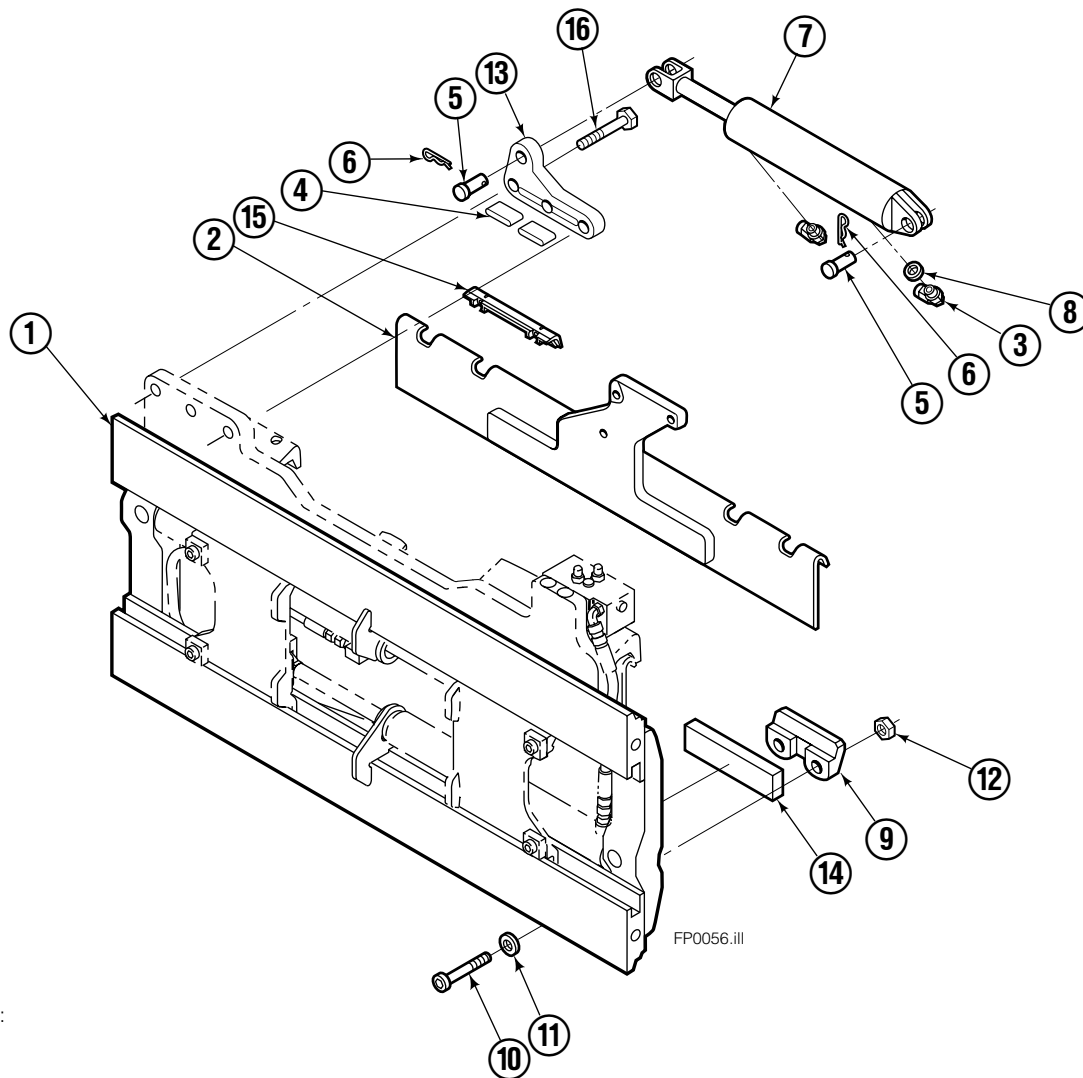

Safety Decals

Mounting Group Sideshifting

Reference:
BC-106
SK-6042
2S-4089

100F

REF	QTY	PART NO.	DESCRIPTION	REF	QTY	PART NO.	DESCRIPTION
	●	209451	Sideshifting Mounting - 45" ■	9	2	204186	Lower Hook
1	1	6105376	Frame - 45" ■	10	4	766154	Capscrow, M16x2,0x40-8.8
2	1	209394	Anchor Bracket - 45" ■	11	4	667225	Washer
3	2	601676	Fitting, 6-6	12	4	678990	Nut
4	2	209542	Key, M10x8x63	13	1	209309	Lug
5	2	678528	Clevis Pin	14	2	208350	Lower Bearing
6	2	672726	Hairpin Cotter	15	2	672018	Upper Bearing
7	1	676649	Cylinder Assembly ◆	16	3	752907	Capscrow, M20x50 Lg-8.8
8	1	675550	Washer (orifice .085)				

- Carriage width.
- Includes items 2 through 16.
- ◆ See Cylinder page for parts breakdown.

Sideshift Cylinder

FP0029.ill

REF	QTY	PART NO.	DESCRIPTION
		676649	Cylinder Assembly
1	1	553717	Nut
2	1	662456	■ Seal
3	1	553527	Piston
4	1	636852	■ Wiper
5	1	649817	■ Back-up Ring
6	1	675550	Washer (orifice .085)
7	1	676776	Shell
8	1	553530	Rod
9	1	2789	■ O-Ring
10	1	615132	■ Back-up Ring
11	1	553528	Retainer
12	1	553688	Retaining Ring
13	1	7211	Snap Ring
14	1	662447	■ Seal
		553866	Service Kit

■ Included in Service Kit 553866.

Hydraulic/Fork Group

Reference:
BC-106
SK-6042

100F

REF	QTY	PART NO.	DESCRIPTION	REF	QTY	PART NO.	DESCRIPTION
	●	6105395	Hydraulic Group-45" ■	13	2	763169	Cap screw
	□	387337	Fork Group	14	2	680217	Lockwasher
1	1	6105387	Cylinder Assembly L. H. ◆	15	8	681370	Cap screw
2	1	6105388	Cylinder Assembly R. H. ▼	16	2	209308	Pin
3	1	209515	Hose, 18.15 in.	17	4	209306	Block
4	1	209525	Hose, 43.54 in.	18	2	209305	Grommet
5	1	209528	Hose, 15.67 in.	19	2	661675	Clevis Pin
6	1	209530	Hose, 31.80 in.	20	2	672726	Hairpin Cotter
7	2	387351	Fork Carrier	21	1	763022	Cap screw
8	2	209280	Lug	22	2	7403	Grease Fitting
9	4	209303	Bearing	23	1	681238	Lockwasher
10	4	768838	Cap screw	24	1	200008	Cable Tie
11	4	678992	Lockwasher	25	5	604511	Fitting, 6-6
12	2	206923	Eyebolt				