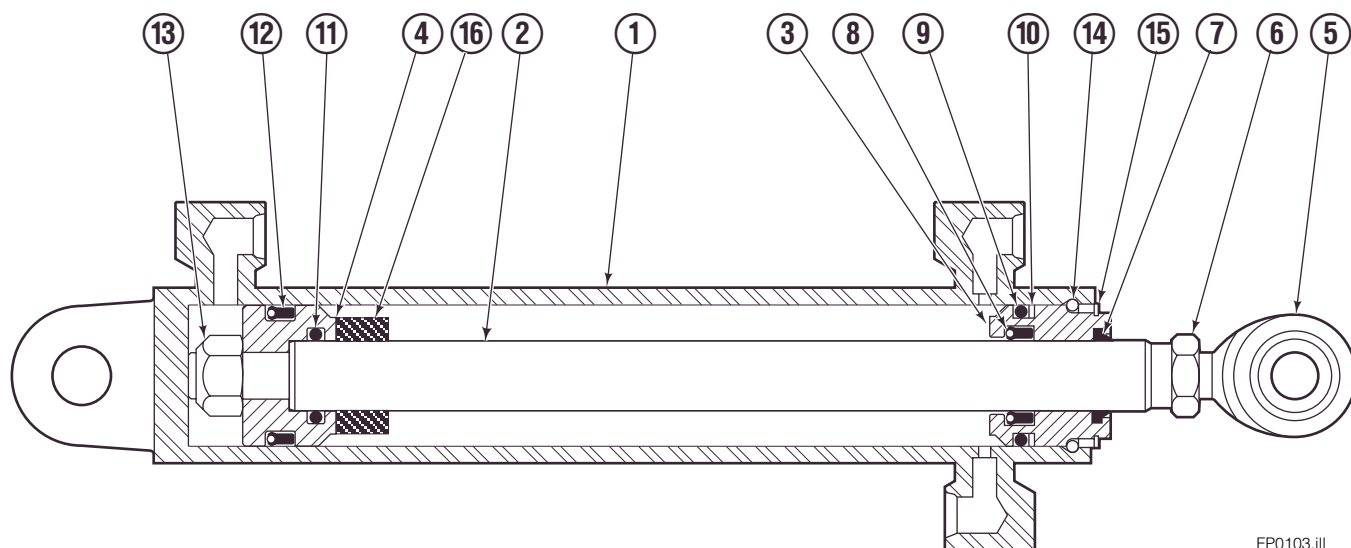

Right Hand Cylinder

FP0103.iii

100F			
REF	QTY	PART NO.	DESCRIPTION
		6105388	Cylinder Assembly
1	1	6105390	Shell
2	1	6105391	Rod
3	1	564451	Retainer
4	1	562056	Piston
5	1	564452	Rod End
6	1	5720	Nut
7	1	564408	■ Rod Wiper
8	1	564406	■ Rod Seal
9	1	562127	■ O-Ring
10	1	563388	■ Back-up Ring
11	1	563278	■ O-Ring
12	1	564141	■ Piston Seal
13	1	678019	Piston Nut
14	1	562942	Retaining Ring
15	1	562951	Snap Ring
16	1	565150	Spacer
		564453	Service Kit

■ Included in Service Kit 564453.

Reference: S-6148, S-6142.