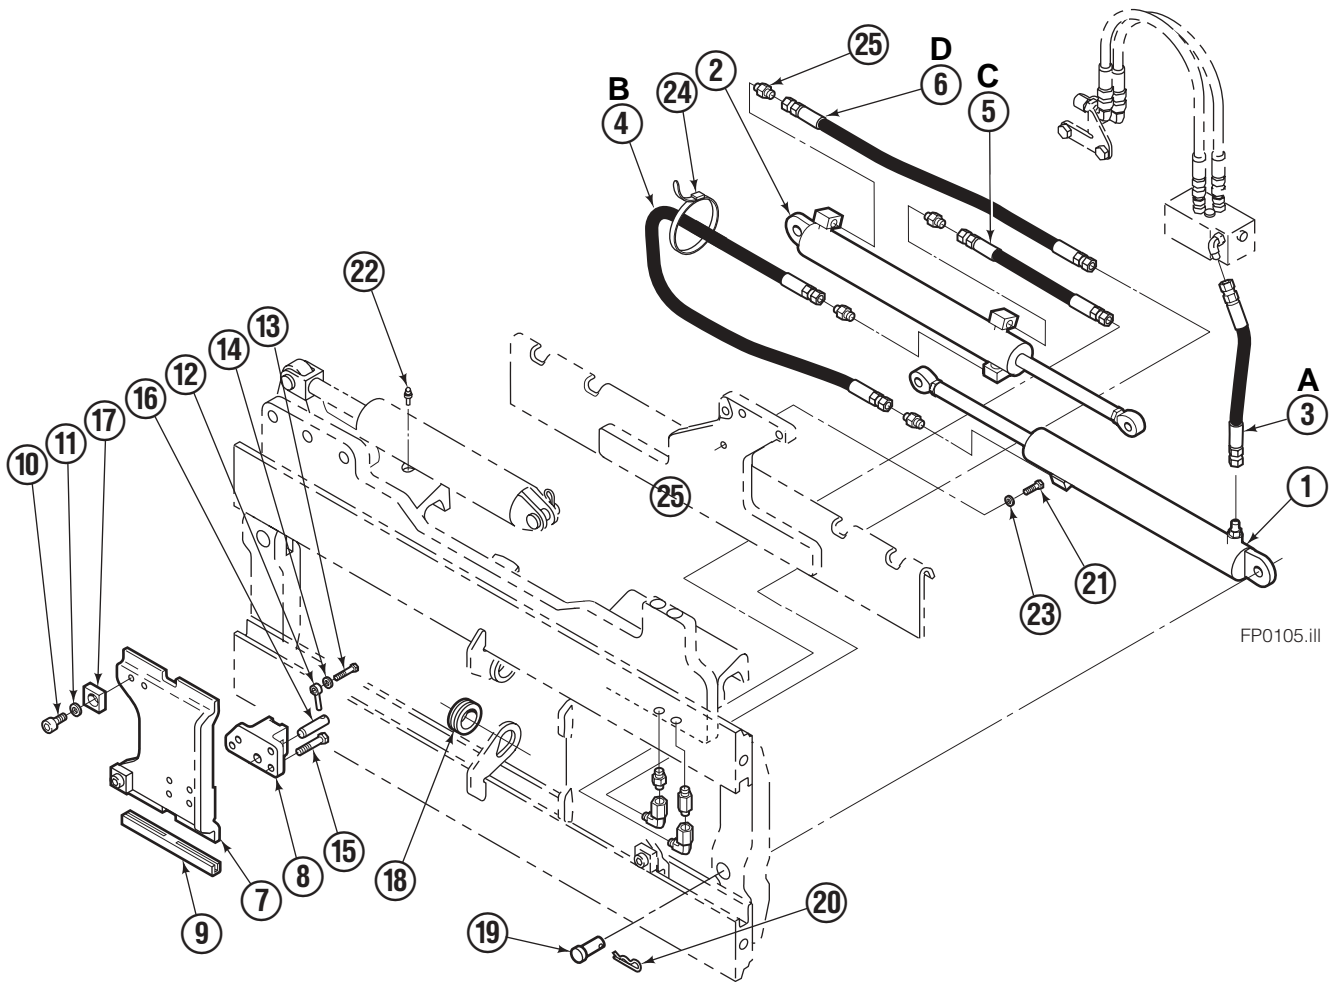

Safety Decals

Mounting Group Sideshifting

Reference:
BC-106
SK-6042
2S-4089

100F

REF	QTY	PART NO.	DESCRIPTION	REF	QTY	PART NO.	DESCRIPTION
	●	209451	Sideshifting Mounting - 45" ■	9	2	204186	Lower Hook
1	1	6105376	Frame - 45" ■	10	4	766154	Capscrow, M16x2,0x40-8.8
2	1	209394	Anchor Bracket - 45" ■	11	4	667225	Washer
3	2	601676	Fitting, 6-6	12	4	678990	Nut
4	2	209542	Key, M10x8x63	13	1	209309	Lug
5	2	678528	Clevis Pin	14	2	208350	Lower Bearing
6	2	672726	Hairpin Cotter	15	2	672018	Upper Bearing
7	1	676649	Cylinder Assembly ◆	16	3	752907	Capscrow, M20x50 Lg-8.8
8	1	675550	Washer (orifice .085)				

- Carriage width.
- Includes items 2 through 16.
- ◆ See Cylinder page for parts breakdown.

Sideshift Cylinder

FP0029.ill

REF	QTY	PART NO.	DESCRIPTION
		676649	Cylinder Assembly
1	1	553717	Nut
2	1	662456	■ Seal
3	1	553527	Piston
4	1	636852	■ Wiper
5	1	649817	■ Back-up Ring
6	1	675550	Washer (orifice .085)
7	1	676776	Shell
8	1	553530	Rod
9	1	2789	■ O-Ring
10	1	615132	■ Back-up Ring
11	1	553528	Retainer
12	1	553688	Retaining Ring
13	1	7211	Snap Ring
14	1	662447	■ Seal
		553866	Service Kit

■ Included in Service Kit 553866.

Hydraulic/Fork Group

Reference:
BC-106
SK-6042

100F

REF	QTY	PART NO.	DESCRIPTION	REF	QTY	PART NO.	DESCRIPTION
	●	6105395	Hydraulic Group-45" ■	13	2	763169	Cap screw
	□	387337	Fork Group	14	2	680217	Lockwasher
1	1	6105387	Cylinder Assembly L. H. ◆	15	8	681370	Cap screw
2	1	6105388	Cylinder Assembly R. H. ▼	16	2	209308	Pin
3	1	209515	Hose, 18.15 in.	17	4	209306	Block
4	1	209525	Hose, 43.54 in.	18	2	209305	Grommet
5	1	209528	Hose, 15.67 in.	19	2	661675	Clevis Pin
6	1	209530	Hose, 31.80 in.	20	2	672726	Hairpin Cotter
7	2	387351	Fork Carrier	21	1	763022	Cap screw
8	2	209280	Lug	22	2	7403	Grease Fitting
9	4	209303	Bearing	23	1	681238	Lockwasher
10	4	768838	Cap screw	24	1	200008	Cable Tie
11	4	678992	Lockwasher	25	5	604511	Fitting, 6-6
12	2	206923	Eyebolt				