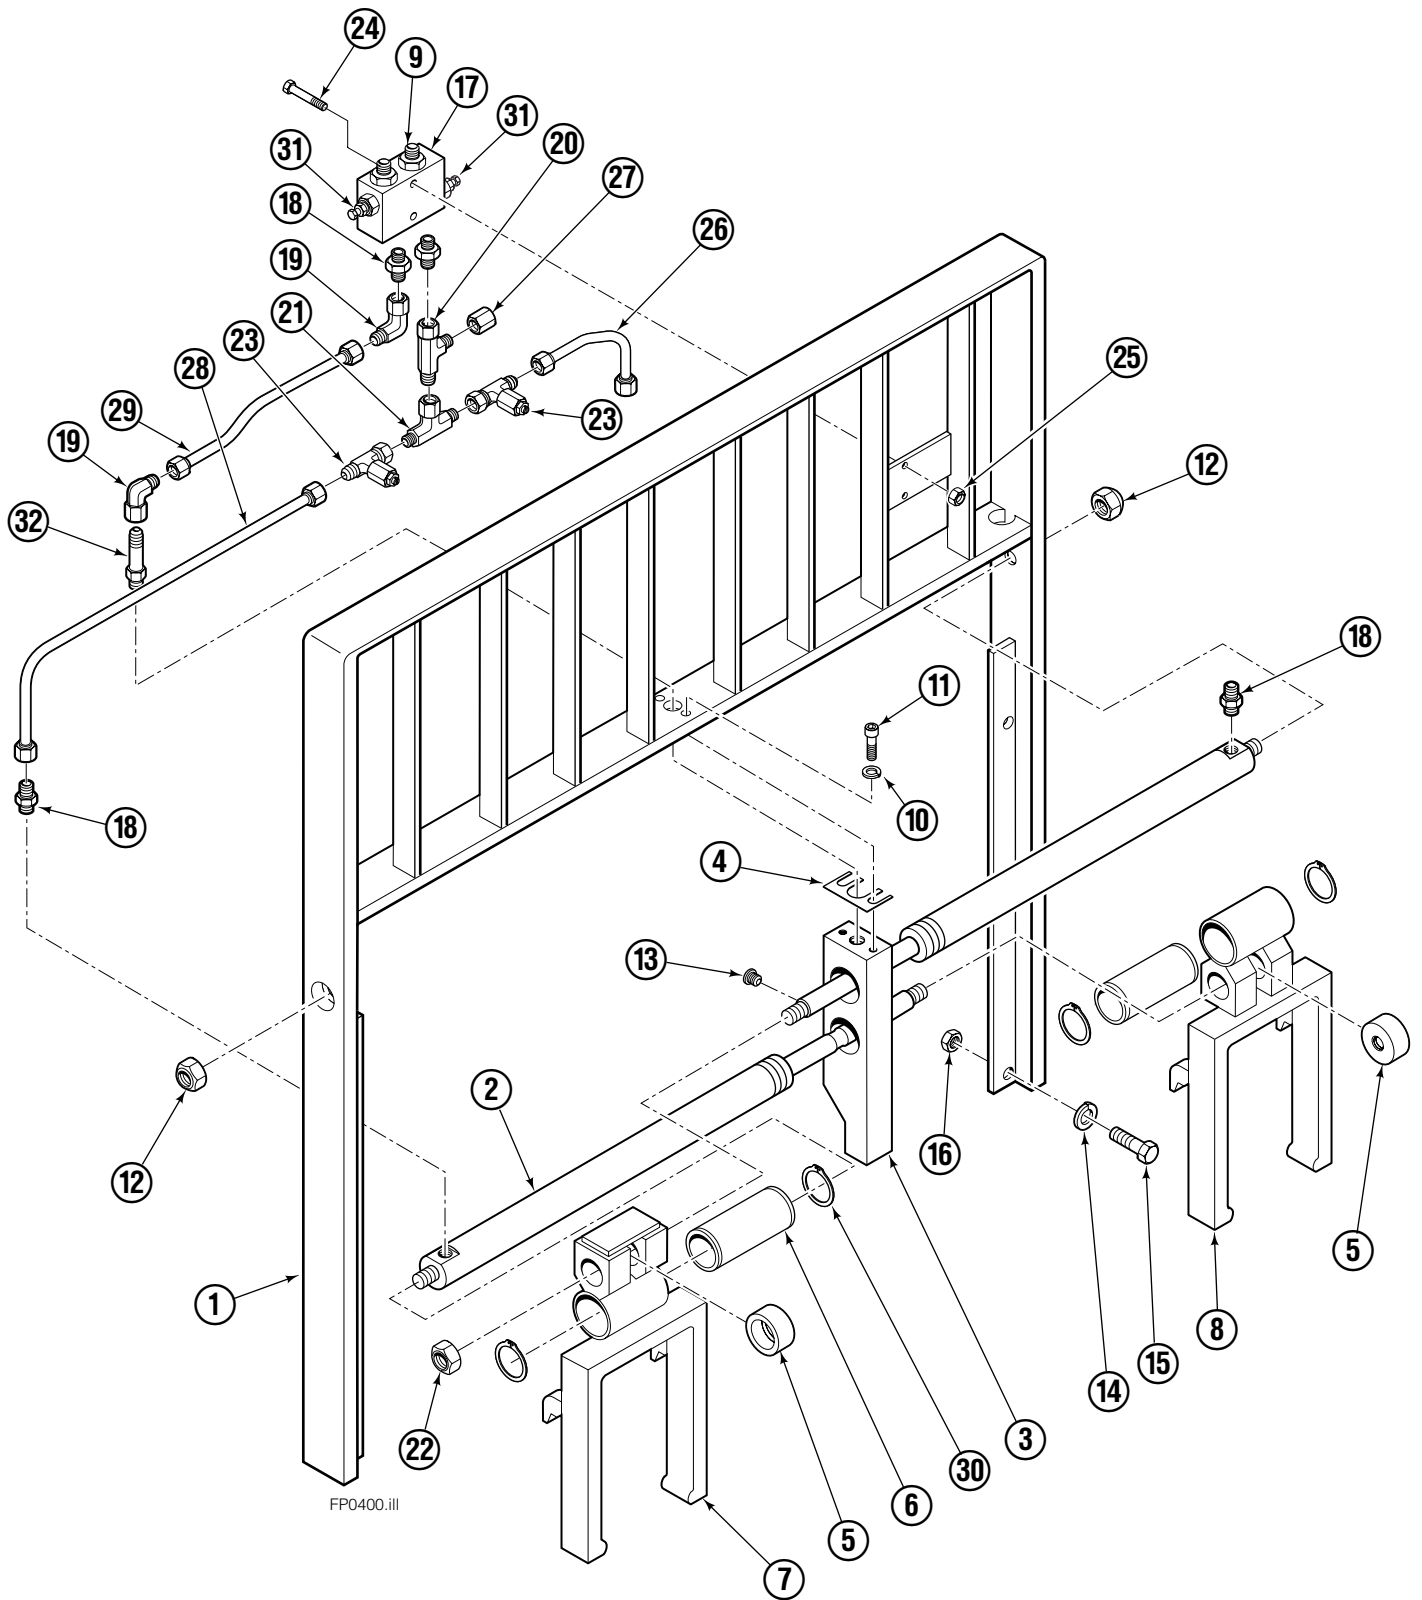

## Introduction

This Manual shows the parts breakdown for the 150H Fork Positioner. Locate the nameplate on the left side of the backrest. If the nameplate is missing all necessary information is stamped into the backrest at the same location. The serial number must be supplied when ordering replacement parts for this product.

# Fork Positioner Assembly

150H			
REF	QTY	PART NO.	DESCRIPTION
		6109361	Fork Positioner Assembly
1	1	6109362	Frame
2	2	6102384	Cylinder ♦
3	1	6101808	Center Plate
4	1	6007060	Shim
5	2	6006682	Lug
6	2	6006759	Bushing
7	1	6006894	Fork Carrier – RH
8	1	6006879	Fork Carrier – LH
9	2	604511	Fitting, 6-6
10	2	680030	Lockwasher, M10
11	2	217933	Capscrew, M10 x 45
12	2	200244	Nut
13	1	604510	Plug, 6
14	4	683822	Lockwasher, M12
15	4	202407	Capscrew, M12 x 60
16	4	763025	Nut, M12
17	1	215919	Valve Body
18	4	611288	Fitting, 6-8
19	2	2680	Fitting, 6-6
20	1	611329	Fitting, 6-6
21	1	610892	Fitting, 6-6
22	2	200006	Nut
23	2	6009677	Restrictor Fitting
24	2	768528	Capscrew, M8 x 55
25	2	786881	Nut, M8
26	1	6009745	Tube, 6
27	1	2645	Nut, 6
28	1	6101886	Tube
29	1	6101887	Tube
30	4	3154	Snap Ring
31	2	211223	Sun Valve
32	1	605743	Fitting