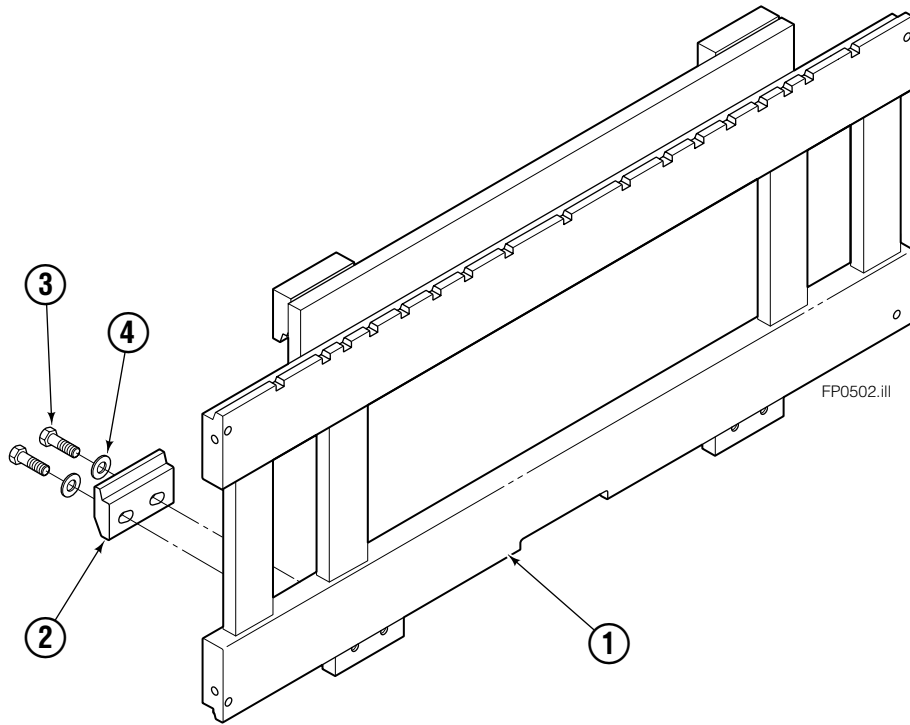

False Carriage

150H			
REF	QTY	PART NO.	DESCRIPTION
		6104729	False Carriage Group
1	1	6104728	False Carriage Weldment
2	2	679832	Hook
3	4	670693	Capscrew, .75 x 1.75
4	4	670692	Washer

Reference: S-28027