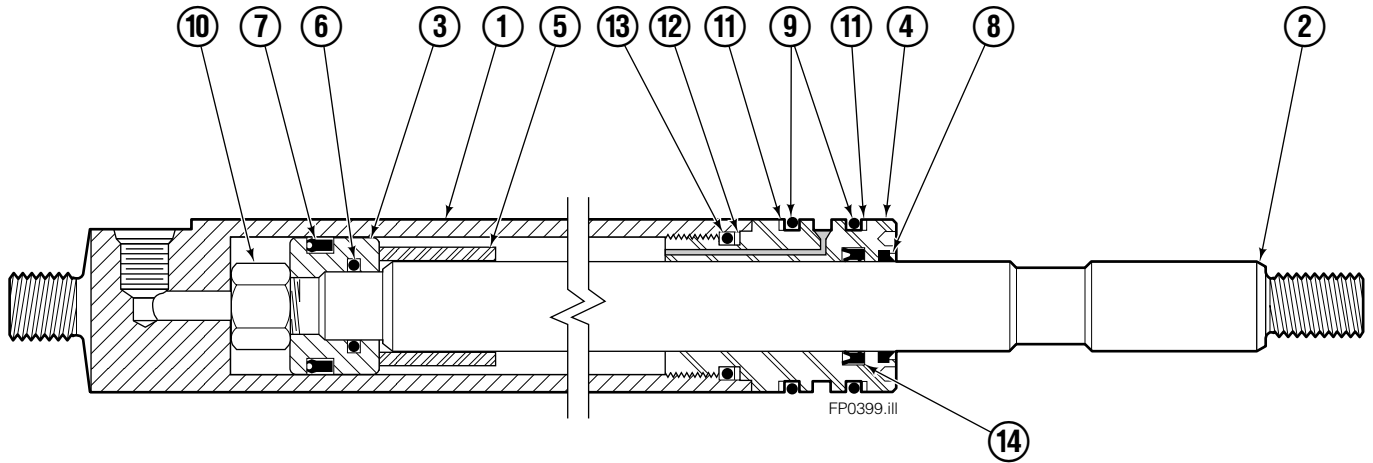

Cylinder

150H			
REF	QTY	PART NO.	DESCRIPTION
		6102384	Cylinder Assembly
1	1	6101897	Shell
2	1	6102385	Rod
3	1	6006925	Piston
4	1	6006966	Retainer
5	1	6006924	Spacer
6	1	2708	O-Ring ●
7	1	663728	Piston Seal ●
8	1	636851	Wiper ●
9	2	2784	O-Ring ●
10	1	667623	Nut, .625
11	2	615127	Back Up Ring ●
12	1	615125	Back Up Ring ●
13	1	2721	O-Ring ●
14	1	6010310	Rod Seal ●
		6100214	Service Kit

● Included in Service Kit 6100214.

Reference: S-21126, S-21132.