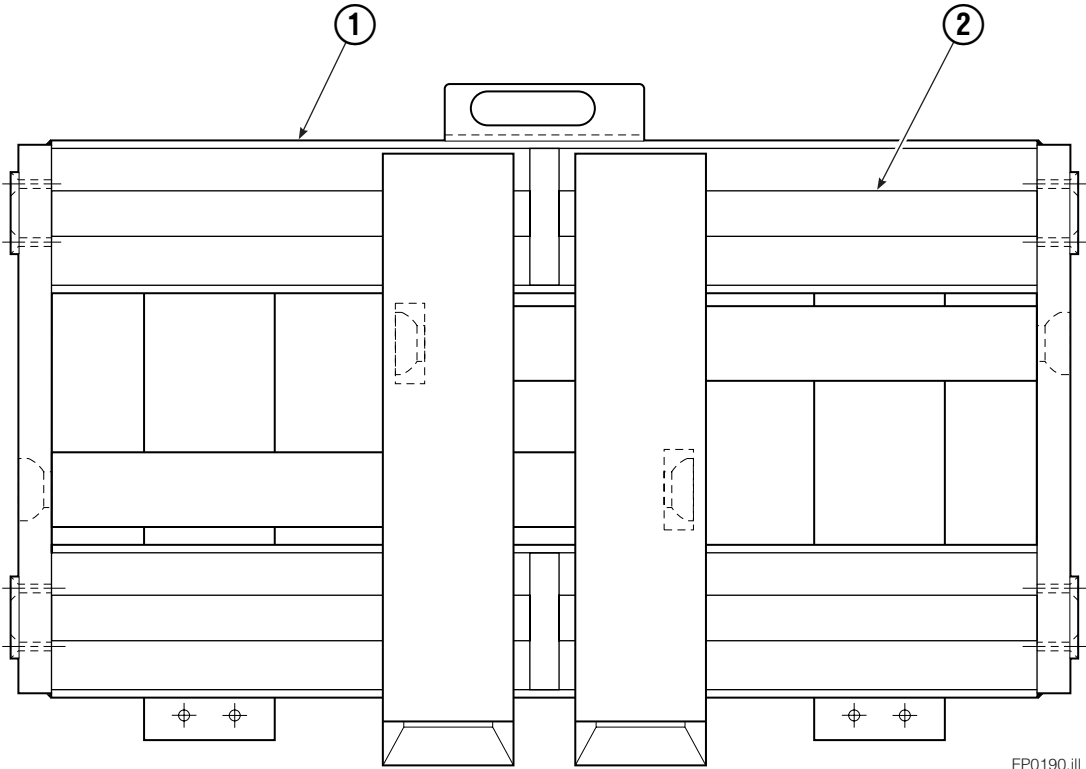

Frame Group

FP0190.iii

REF	QTY	PART NO.	DESCRIPTION
		396064	Frame Group – 60 in.
1	1	840225	Frame
2	2	830826	Shaft

Reference: Hydraulic Group 382944
Hose Group 384630
Cylinder 383027