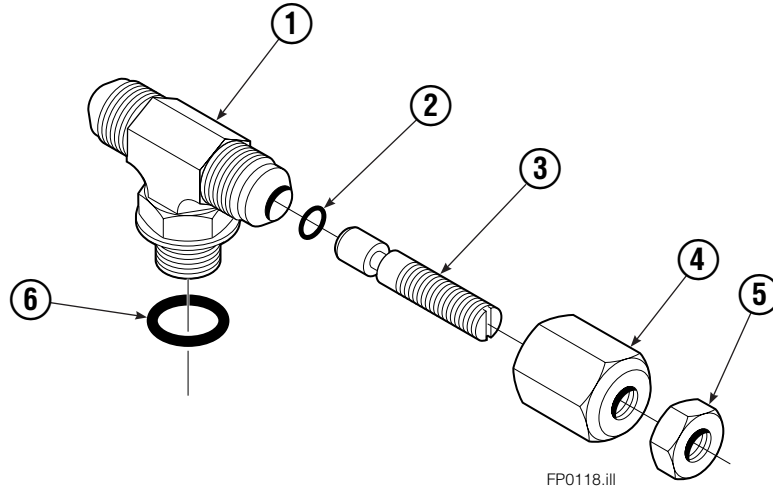

Hydraulic Valve Group

FP0216.ill

REF	QTY	PART NO	DESCRIPTION
		382944	Hydraulic Valve Group ★
		384630	Hose Group ▲
1	2	7961	Roll Pins
2	3	643524	Capscrew
3	3	4750	Capscrew, .375x.750
4	4	611288	Fitting, 6-8
5	1	685673	Hose
6	1	209535	Hose
7	1	685673	Hose
8	1	209535	Hose
9	2	601676	Fitting-90, 6-6
10	2	617487	Elbow Restrictor ●
11	1	342184	Valve Assembly ■
12	1	350489	Bracket
13	2	7882	Roll Pins

★ Includes items 2-4 & 9-12.

▲ Includes items 5-8.

● See Elbow Restrictor page for parts breakdown.

■ See Valve Assembly page for parts breakdown.

Restrictor Fitting

FP0118.ill

REF	QTY	PART NO.	DESCRIPTION
		617487	Restrictor Assembly
1	1	617486	Tee
2	1	2698	O-Ring
3	1	11100	Setscrew
4	1	11099	Cap
5	1	5715	Jam Nut
6	1	2840	O-Ring

Cylinder

100C			
REF	QTY	PART NO.	DESCRIPTION
		383027	Cylinder Assembly
1	2	■ 6511	Cotter Pin
2	2	■ 667667	Retainer
3	2	■ 667668	Nut
4	1	584457	Shell
5	1	558402	Piston
6	1	✕ 2722	O-Ring
7	1	✕ 557376	Seal
8	1	✕ 2791	O-Ring
9	1	✕ 615134	Back-Up Ring
10	1	667675	Retainer
11	1	✕ 662451	Seal
12	1	✕ 638246	Nylon Ring
13	1	✕ 628047	Wiper
14	1	561012	Nut
15	1	584458	Rod
16	1	667676	Washer
17	1	829237	Spacer
18	1	✕ 671049	Seal Loader, Piston
19	1	✕ 671052	Seal Loader, Retainer
		667723	Service Kit