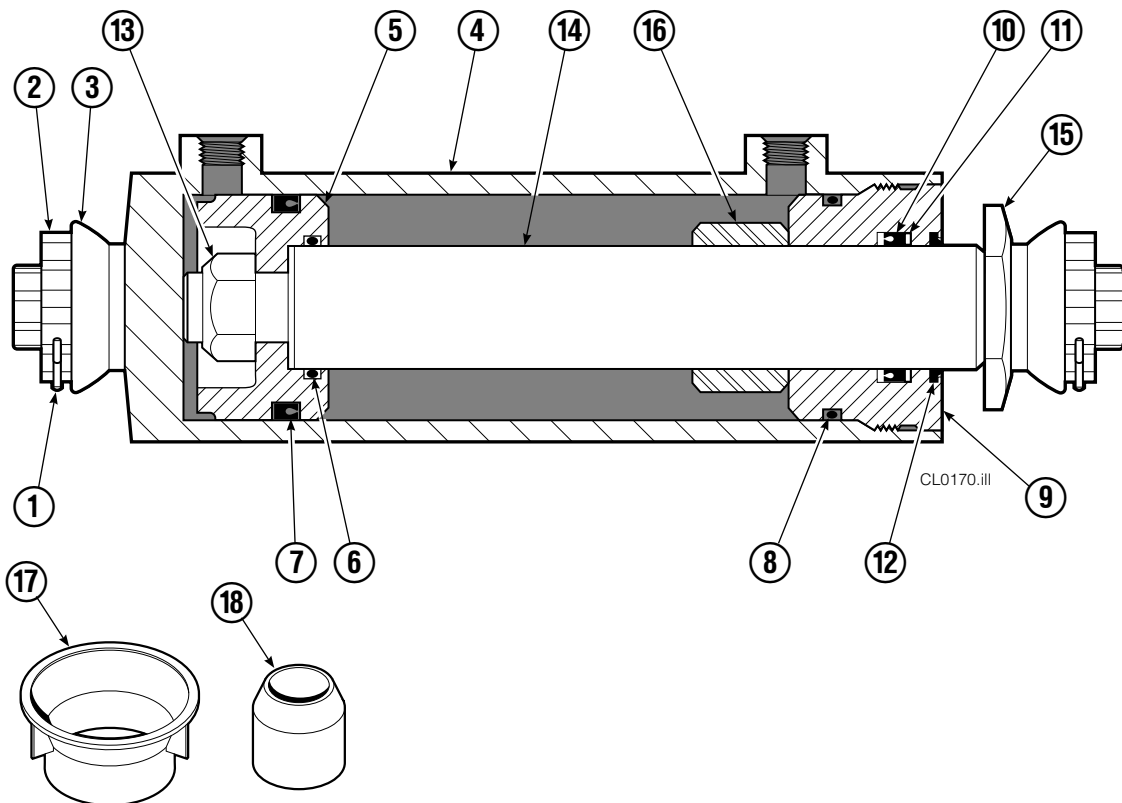

Hydraulic Valve Group

FP0216.ill

REF	QTY	PART NO	DESCRIPTION
		382944	Hydraulic Valve Group ★
		384630	Hose Group ▲
1	2	7961	Roll Pins
2	3	643524	Capscrew
3	3	4750	Capscrew, .375x.750
4	4	611288	Fitting, 6-8
5	1	685673	Hose
6	1	209535	Hose
7	1	685673	Hose
8	1	209535	Hose
9	2	601676	Fitting-90, 6-6
10	2	617487	Elbow Restrictor ●
11	1	342184	Valve Assembly ■
12	1	350489	Bracket
13	2	7882	Roll Pins

★ Includes items 2-4 & 9-12.

▲ Includes items 5-8.

● See Elbow Restrictor page for parts breakdown.

■ See Valve Assembly page for parts breakdown.

Restrictor Fitting

FP0118.ill

REF	QTY	PART NO.	DESCRIPTION
		617487	Restrictor Assembly
1	1	617486	Tee
2	1	2698	O-Ring
3	1	11100	Setscrew
4	1	11099	Cap
5	1	5715	Jam Nut
6	1	2840	O-Ring

Valve Group

REF	QTY	PART NO.	DESCRIPTION
		342184	Valve Assembly
1	1	342185	Valve Body
2	4	659058	Check Valve – P.O.
3	1	334615	Relief Valve
4	2	342187	Relief Valve
5	1	684625	Service Kit
6	4	667516	Service Kit

Cylinder

100C			
REF	QTY	PART NO.	DESCRIPTION
		383027	Cylinder Assembly
1	2	■ 6511	Cotter Pin
2	2	■ 667667	Retainer
3	2	■ 667668	Nut
4	1	584457	Shell
5	1	558402	Piston
6	1	✕ 2722	O-Ring
7	1	✕ 557376	Seal
8	1	✕ 2791	O-Ring
9	1	✕ 615134	Back-Up Ring
10	1	667675	Retainer
11	1	✕ 662451	Seal
12	1	✕ 638246	Nylon Ring
13	1	✕ 628047	Wiper
14	1	561012	Nut
15	1	584458	Rod
16	1	667676	Washer
17	1	829237	Spacer
18	1	✕ 671049	Seal Loader, Piston
19	1	✕ 671052	Seal Loader, Retainer
		667723	Service Kit