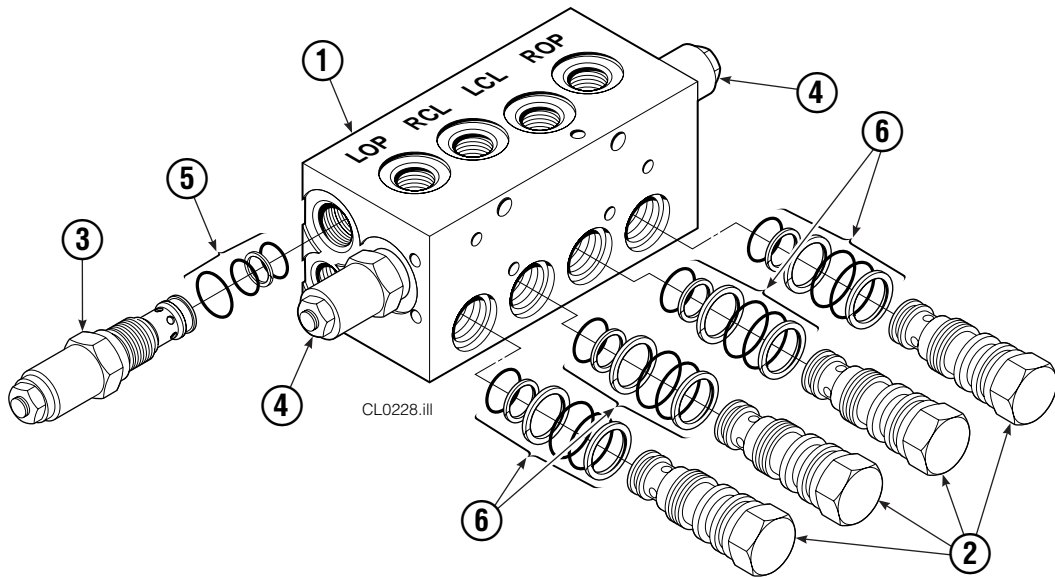

Hydraulic Valve Group

FP0216.ill

REF	QTY	PART NO	DESCRIPTION
		382944	Hydraulic Valve Group ★
		384630	Hose Group ▲
1	2	7961	Roll Pins
2	3	643524	Capscrew
3	3	4750	Capscrew, .375x.750
4	4	611288	Fitting, 6-8
5	1	685673	Hose
6	1	209535	Hose
7	1	685673	Hose
8	1	209535	Hose
9	2	601676	Fitting-90, 6-6
10	2	617487	Elbow Restrictor ●
11	1	342184	Valve Assembly ■
12	1	350489	Bracket
13	2	7882	Roll Pins

★ Includes items 2-4 & 9-12.

▲ Includes items 5-8.

● See Elbow Restrictor page for parts breakdown.

■ See Valve Assembly page for parts breakdown.

Restrictor Fitting

FP0118.ill

REF	QTY	PART NO.	DESCRIPTION
		617487	Restrictor Assembly
1	1	617486	Tee
2	1	2698	O-Ring
3	1	11100	Setscrew
4	1	11099	Cap
5	1	5715	Jam Nut
6	1	2840	O-Ring

Valve Group

REF	QTY	PART NO.	DESCRIPTION
		342184	Valve Assembly
1	1	342185	Valve Body
2	4	659058	Check Valve – P.O.
3	1	334615	Relief Valve
4	2	342187	Relief Valve
5	1	684625	Service Kit
6	4	667516	Service Kit

Cylinder

100C			
REF	QTY	PART NO.	DESCRIPTION
		383027	Cylinder Assembly
1	2	■ 6511	Cotter Pin
2	2	■ 667667	Retainer
3	2	■ 667668	Nut
4	1	584457	Shell
5	1	558402	Piston
6	1	✕ 2722	O-Ring
7	1	✕ 557376	Seal
8	1	✕ 2791	O-Ring
9	1	✕ 615134	Back-Up Ring
10	1	667675	Retainer
11	1	✕ 662451	Seal
12	1	✕ 638246	Nylon Ring
13	1	✕ 628047	Wiper
14	1	561012	Nut
15	1	584458	Rod
16	1	667676	Washer
17	1	829237	Spacer
18	1	✕ 671049	Seal Loader, Piston
19	1	✕ 671052	Seal Loader, Retainer
		667723	Service Kit