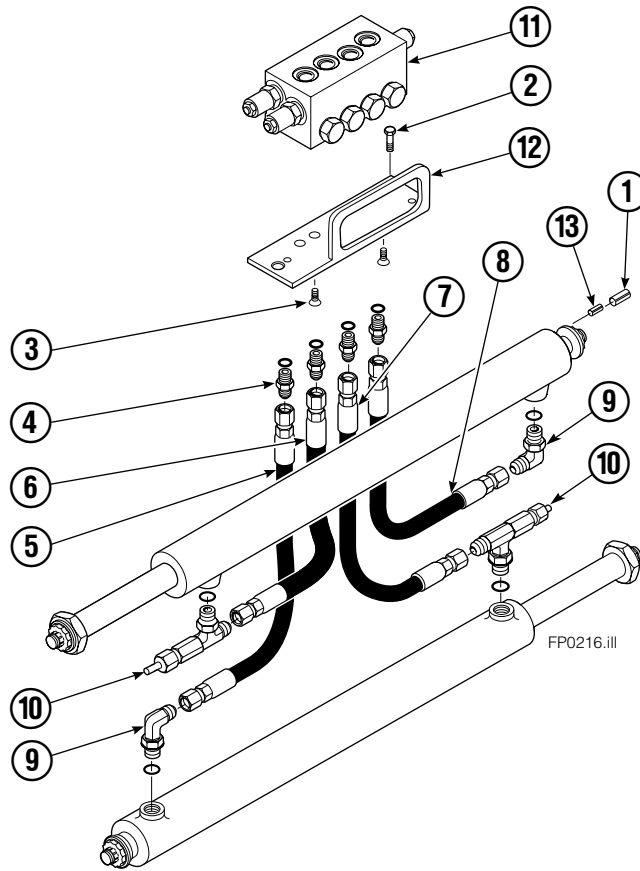

OR

Write: Cascade Corporation, P.O. Box 20187, Portland, OR 97220

Frame Group

FP0190.iii

REF	QTY	PART NO.	DESCRIPTION
		396064	Frame Group – 60 in.
1	1	840225	Frame
2	2	830826	Shaft

Reference: Hydraulic Group 382944
 Hose Group 384630
 Cylinder 383027

Hydraulic Valve Group

FP0216.ill

REF	QTY	PART NO	DESCRIPTION
		382944	Hydraulic Valve Group ★
		384630	Hose Group ▲
1	2	7961	Roll Pins
2	3	643524	Capscrew
3	3	4750	Capscrew, .375x.750
4	4	611288	Fitting, 6-8
5	1	685673	Hose
6	1	209535	Hose
7	1	685673	Hose
8	1	209535	Hose
9	2	601676	Fitting-90, 6-6
10	2	617487	Elbow Restrictor ●
11	1	342184	Valve Assembly ■
12	1	350489	Bracket
13	2	7882	Roll Pins

★ Includes items 2-4 & 9-12.

▲ Includes items 5-8.

● See Elbow Restrictor page for parts breakdown.

■ See Valve Assembly page for parts breakdown.

Restrictor Fitting

FP0118.ill

REF	QTY	PART NO.	DESCRIPTION
		617487	Restrictor Assembly
1	1	617486	Tee
2	1	2698	O-Ring
3	1	11100	Setscrew
4	1	11099	Cap
5	1	5715	Jam Nut
6	1	2840	O-Ring

Cylinder

100C			
REF	QTY	PART NO.	DESCRIPTION
		383027	Cylinder Assembly
1	2	■ 6511	Cotter Pin
2	2	■ 667667	Retainer
3	2	■ 667668	Nut
4	1	584457	Shell
5	1	558402	Piston
6	1	✕ 2722	O-Ring
7	1	✕ 557376	Seal
8	1	✕ 2791	O-Ring
9	1	✕ 615134	Back-Up Ring
10	1	667675	Retainer
11	1	✕ 662451	Seal
12	1	✕ 638246	Nylon Ring
13	1	✕ 628047	Wiper
14	1	561012	Nut
15	1	584458	Rod
16	1	667676	Washer
17	1	829237	Spacer
18	1	✕ 671049	Seal Loader, Piston
19	1	✕ 671052	Seal Loader, Retainer
		667723	Service Kit