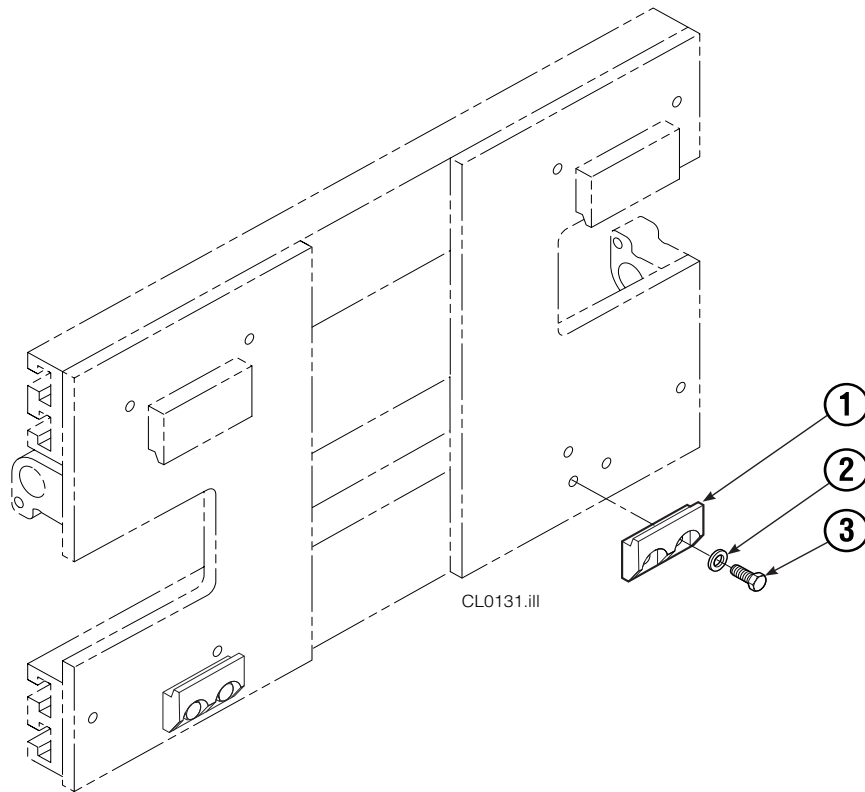

Mounting Group

REF	QTY	PART NO	DESCRIPTION
		384234	Mounting Group
1	2	679832	Lower Hook
2	4	670692	Washer
3	4	768579	Capscrew