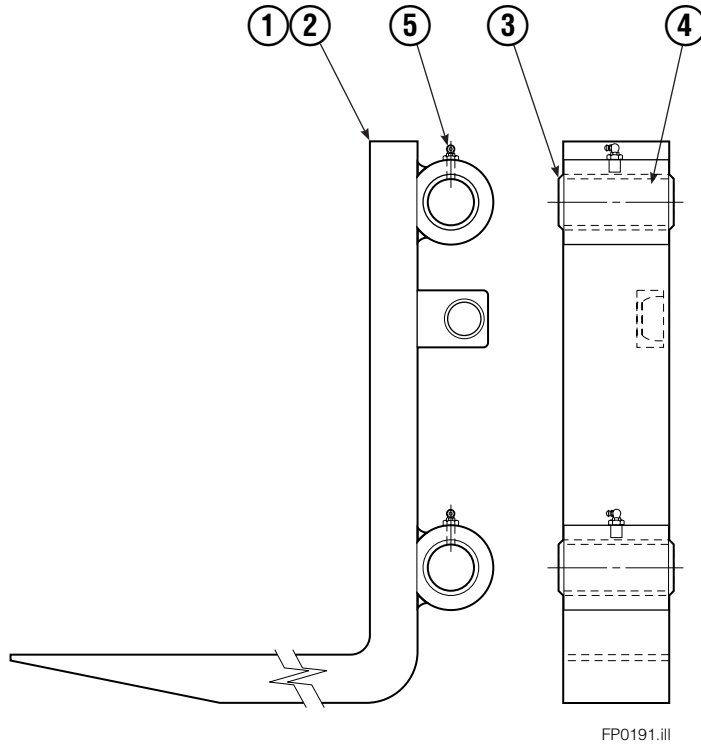

Fork Group

REF	QTY	PART NO.	DESCRIPTION
		214465	Fork Group
1	1	840213	Fork, L.H.
2	1	840208	Fork, R.H.
3	8	7223	Retaining Ring
4	4	828468	Bushing
5	4	828471	Lube Fitting