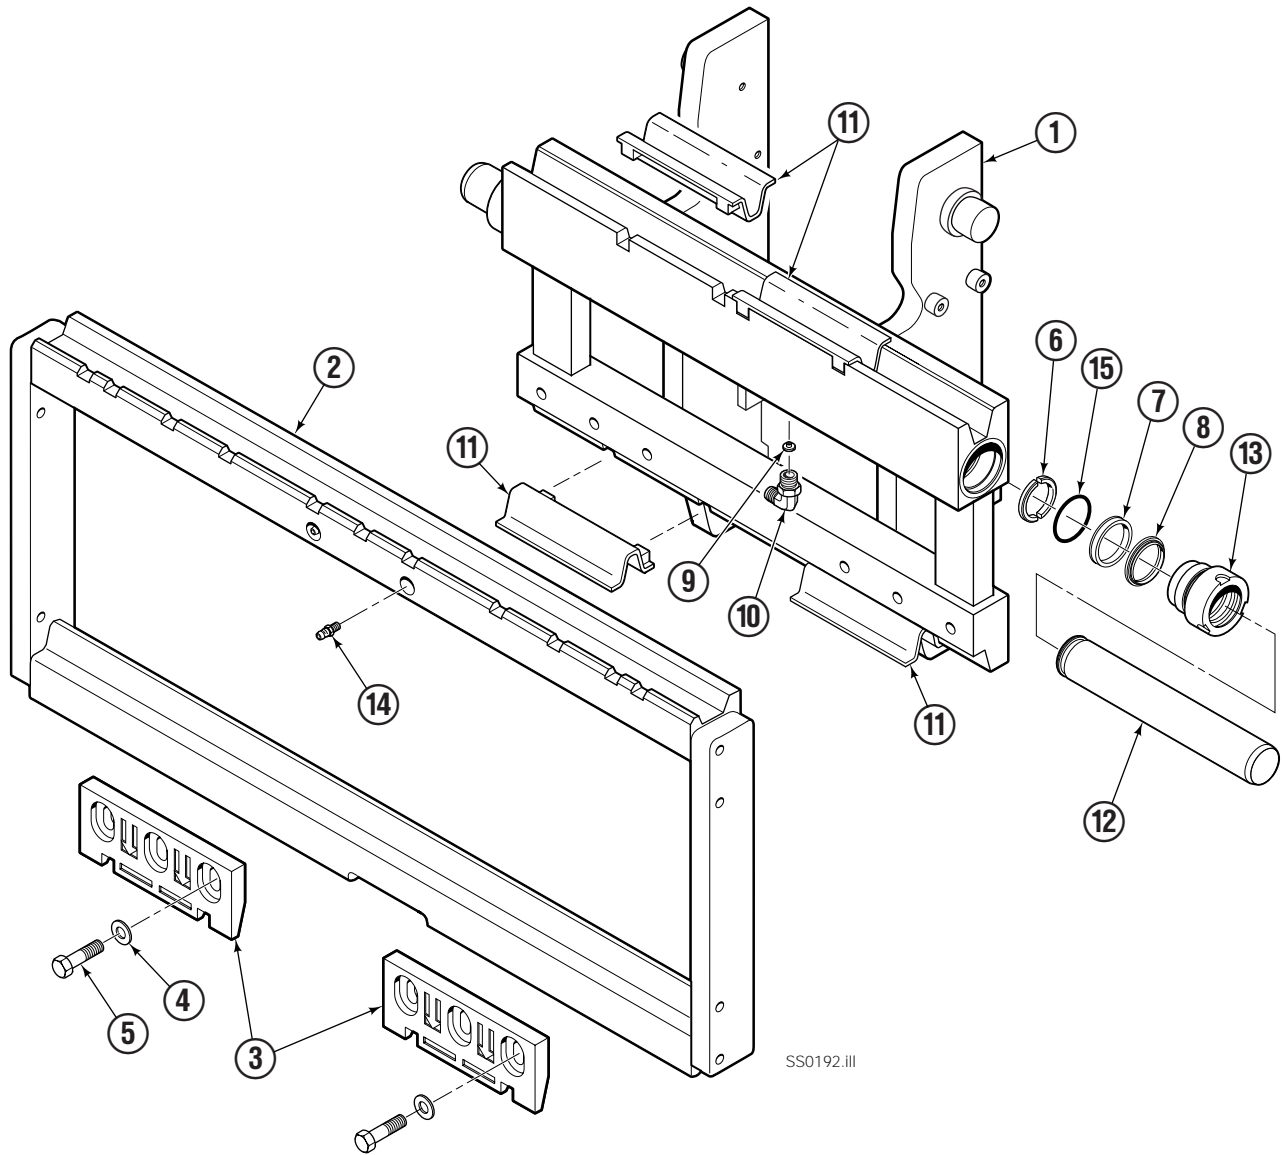

Integral Sideshifter

SS0192.III

35B			
REF	QTY	PART NO.	DESCRIPTION
1	1	222293	Carriage
2	1	798714	Frame - 823 mm
3	2	797084	Lower Hook
4	6	200456	Washer
5	6	763021	Capscrew
6	4	797087	Bearing ●
7	2	797091	Seal ●
8	2	797090	Wiper ●
9	2	564226	Restrictor
10	2	601676	Fitting
11	4	797088	Bearing
12	2	222296	Rod
13	2	220434	Retainer
14	2	7403	Grease Fitting
15	2	218228	O-Ring ●

● Included in Service Kit 222337.

Reference: Drawing 222292 R-1, SK-6430, S-10584.

Nissan Part No. 70810-4G551, Truck Model JC1 Optiview Mast