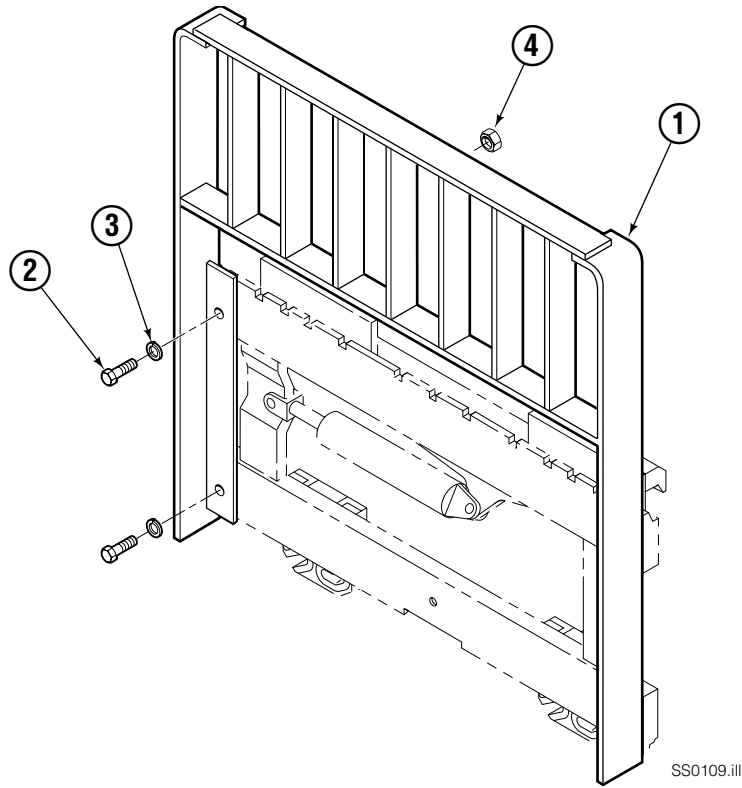

Internet: www.cascorp.com

Sideshifter Assembly

150D

REF	QTY	PART NO.	DESCRIPTION	REF	QTY	PART NO.	DESCRIPTION
		6113398	Sideshifter Assembly	9	1	686215	● Clevis Pin
1	4	7403	Grease Fitting	10	4	752903	◆ Capscrew, M16 x 45
2	2	804065	Bearing Segment	11	4	667225	◆ Washer
3	1	686238	Anchor Bracket	12	3	208350	Lower Bearing
4	2	601676	● Fitting, 6-6	13	2	6004779	◆ Lower Hook
5	1	6113397	Faceplate ■	14	1	686214	● Clevis Pin
6	1	686243	Cylinder ▲	15	1	6024818	● Washer - Restrictor
7	4	678990	◆ Nut	16	2	208350	Lower Bearing
8	2	686217	● Cotter Pin			672022	Service Kit - Items 1 & 2

Reference: S-21039.

Sideshift Cylinder

REF	QTY	PART NO.	DESCRIPTION
		686243	Cylinder Assembly
1	1	561012	Nut
2	1	662457	■ Seal
3	1	564562	Spacer – Head
4	1	2718	■ O-Ring
5	1	561427	Piston
6	1	561419	Shell
7	1	561422	Rod
8	1	561428	Retainer
9	1	2791	■ O-Ring
10	1	615134	■ Back-up Ring
11	1	662449	■ Seal
12	1	561429	Retaining Ring
13	1	7215	Snap Ring
14	1	626468	■ Wiper
15	1	---	Spacer – Rod
		561430	Service Kit

■ Included in Service Kit 561430.
Ref: S-6053, S-6054.

Backrest

REF	QTY	PART NO.	DESCRIPTION
1	1	6113400	Backrest - 60" x 51" ■
2	4	643543	● Capscrew, 1/2NC x 2.50 GR8
3	4	6319	● Lockwasher, 1/2 ID
4	4	5904	● Nut, 1/2 NC