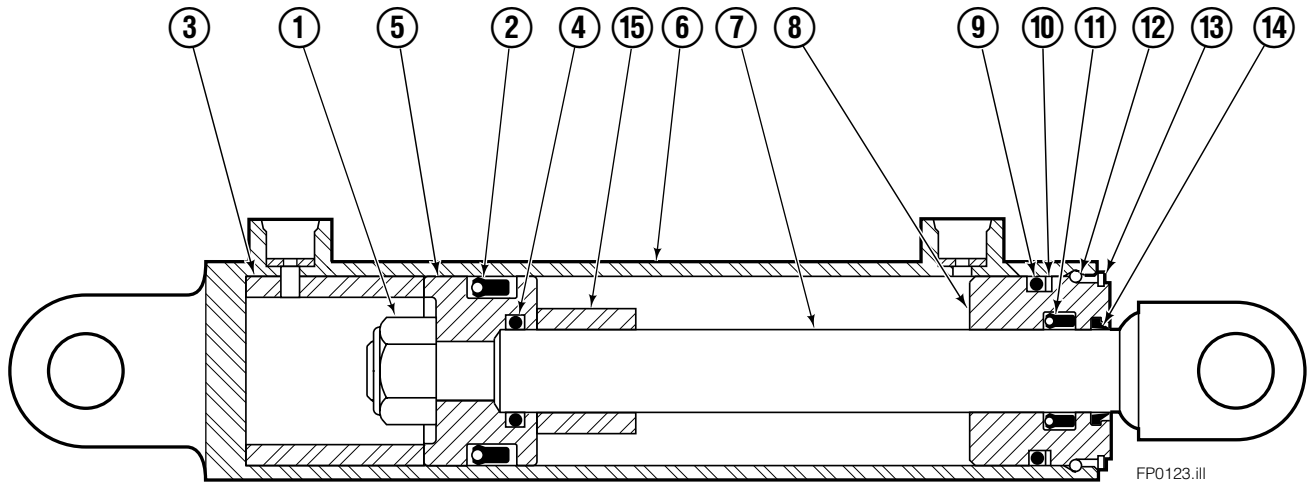

Internet: www.cascorp.com

Sideshifter Assembly

150D

REF	QTY	PART NO.	DESCRIPTION	REF	QTY	PART NO.	DESCRIPTION
		6113398	Sideshifter Assembly	9	1	686215	● Clevis Pin
1	4	7403	Grease Fitting	10	4	752903	◆ Capscrew, M16 x 45
2	2	804065	Bearing Segment	11	4	667225	◆ Washer
3	1	686238	Anchor Bracket	12	3	208350	Lower Bearing
4	2	601676	● Fitting, 6-6	13	2	6004779	◆ Lower Hook
5	1	6113397	Faceplate ■	14	1	686214	● Clevis Pin
6	1	686243	Cylinder ▲	15	1	6024818	● Washer - Restrictor
7	4	678990	◆ Nut	16	2	208350	Lower Bearing
8	2	686217	● Cotter Pin			672022	Service Kit - Items 1 & 2

■ If the Faceplate needs replacing, your best value is to order the complete Sideshifter Assembly.

▲ See Cylinder page for parts breakdown.

● Included in Common Parts 6100729.

◆ Included in Lower Hook Group 6106298.

Reference: S-21039.

Sideshift Cylinder

REF	QTY	PART NO.	DESCRIPTION
		686243	Cylinder Assembly
1	1	561012	Nut
2	1	662457	■ Seal
3	1	564562	Spacer – Head
4	1	2718	■ O-Ring
5	1	561427	Piston
6	1	561419	Shell
7	1	561422	Rod
8	1	561428	Retainer
9	1	2791	■ O-Ring
10	1	615134	■ Back-up Ring
11	1	662449	■ Seal
12	1	561429	Retaining Ring
13	1	7215	Snap Ring
14	1	626468	■ Wiper
15	1	---	Spacer – Rod
		561430	Service Kit