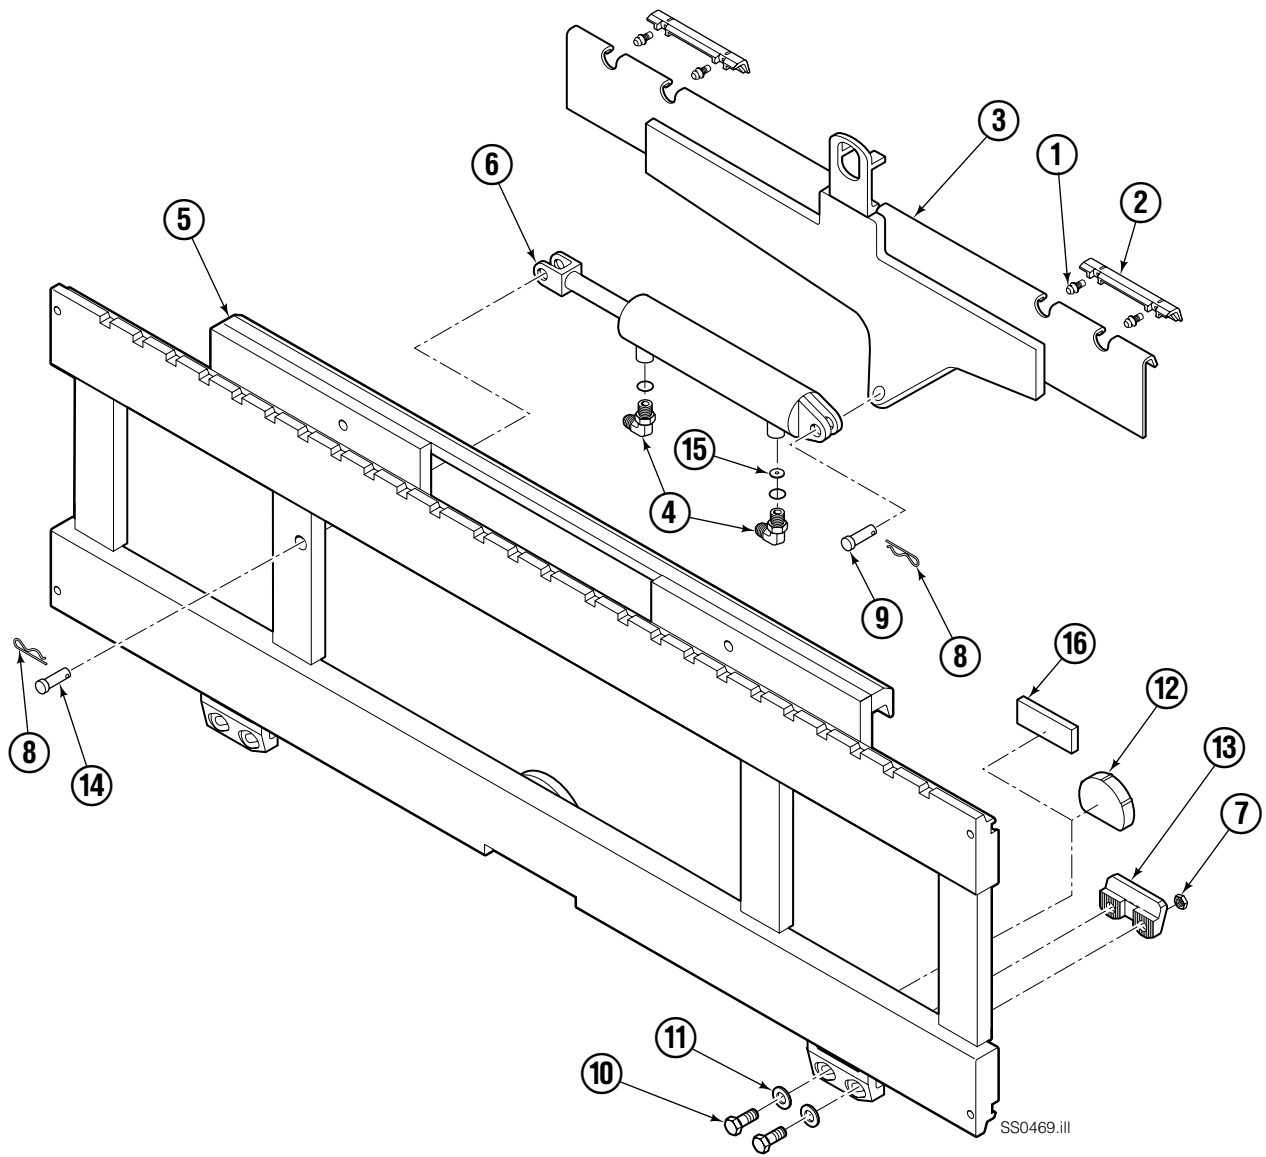

Internet: www.cascorp.com

Sideshifter Assembly

150D

REF	QTY	PART NO.	DESCRIPTION	REF	QTY	PART NO.	DESCRIPTION
		6113398	Sideshifter Assembly	9	1	686215	● Clevis Pin
1	4	7403	Grease Fitting	10	4	752903	◆ Capscrew, M16 x 45
2	2	804065	Bearing Segment	11	4	667225	◆ Washer
3	1	686238	Anchor Bracket	12	3	208350	Lower Bearing
4	2	601676	● Fitting, 6-6	13	2	6004779	◆ Lower Hook
5	1	6113397	Faceplate ■	14	1	686214	● Clevis Pin
6	1	686243	Cylinder ▲	15	1	6024818	● Washer - Restrictor
7	4	678990	◆ Nut	16	2	208350	Lower Bearing
8	2	686217	● Cotter Pin			672022	Service Kit - Items 1 & 2