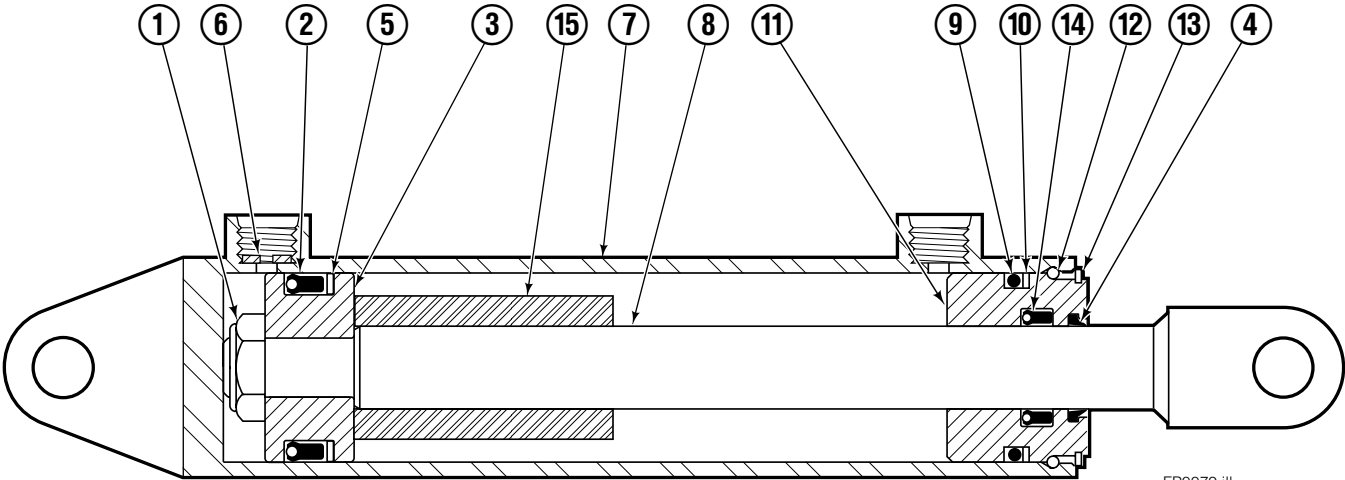

Sideshift Cylinder

FP0079.ill

REF	QTY	PART NO.	DESCRIPTION
		335480	Cylinder Assembly
1	1	553857	Nut
2	1	662452	Seal ■
3	1	553501	Piston
4	1	636851	Wiper ■
5	1	638247	Nylon Ring ■
6	1	675550	Washer (Orifice .085 in.)
7	1	335481	Shell
8	1	335482	Rod
9	1	2785	O-Ring ■
10	1	615128	Back-up Ring ■
11	1	553500	Retainer
12	1	553856	Retaining Ring
13	1	7202	Snap Ring
14	1	641835	Seal ■
15	1	—	Spacer
		553861	Service Kit

■ Included in Service Kit 553861.