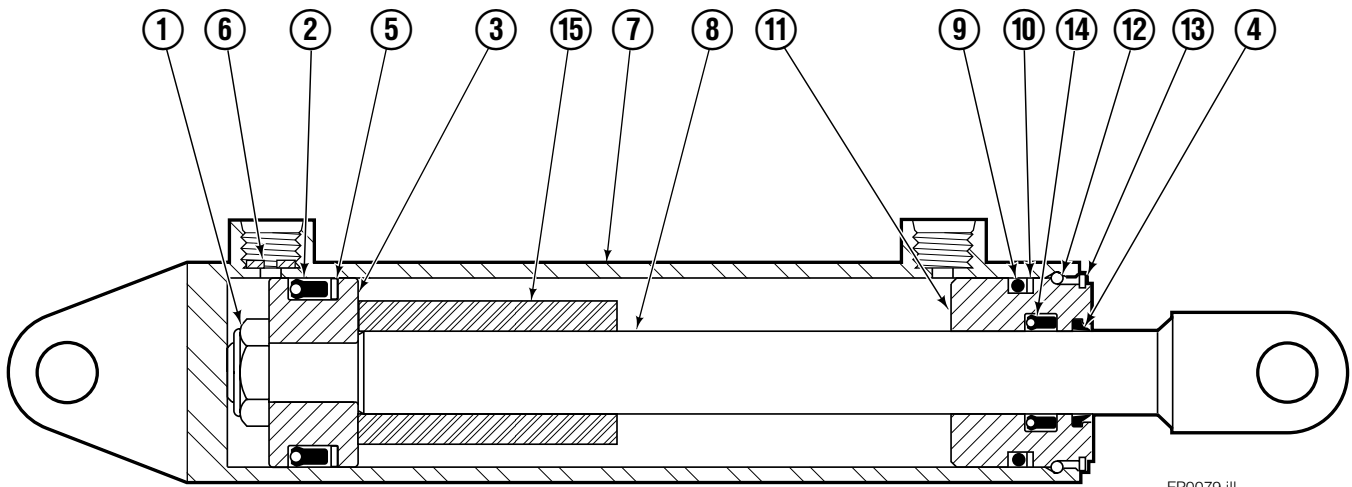

Sideshifter Group

65D							
REF	QTY	PART NO.	DESCRIPTION	REF	QTY	PART NO.	DESCRIPTION
		358809	Sideshifter Group	11	4	679360	▲ Lower Hook
1	8	7403	Grease Fitting	12	1	358749	R.H. Faceplate ■
2	4	671165	Bearing Segment	13	1	335480	R.H. Cylinder Assembly ●
3	4	601676	Fitting, 6-6	14	1	358804	False Carriage ★
4	1	358748	L.H. Faceplate ■	15	2	675969	◆ Lower Hook ★
5	1	580029	L.H. Cylinder Assembly ●	16	4	667225	◆ Washer ★
6	4	672726	Cotter Pin	17	4	667369	◆ Capscrew ★
7	4	206926	Clevis Pin	18	4	358814	Plate
8	8	779010	▲ Capscrew, M16x35	19	4	399079	Bearing
9	8	667225	▲ Washer	20	4	4880	Capscrew, .50 NCx1.00
10	4	682814	Lower Bearing				

■ If the faceplate needs replacing, your best value is to order the complete sideshifter assembly.

● See Cylinder page for parts Breakdown.

▲ Lower Hook Group 683178.

◆ Lower Hook Group 678935.

★ Not included in Sideshifter Group.

Reference: S-28049.

Sideshift Cylinder

FP0079.ill

REF	QTY	PART NO.	DESCRIPTION
		580029	Cylinder Assembly
1	1	553857	Nut
2	1	662452	Seal ■
3	1	553501	Piston
4	1	636851	Wiper ■
5	1	638247	Nylon Ring ■
6	1	675550	Washer (Orifice .085 in.)
7	1	557697	Shell
8	1	335482	Rod
9	1	2785	O-Ring ■
10	1	615128	Back-up Ring ■
11	1	553500	Retainer
12	1	553856	Retaining Ring
13	1	7202	Snap Ring
14	1	641835	Seal ■
15	1	—	Spacer
		553861	Service Kit