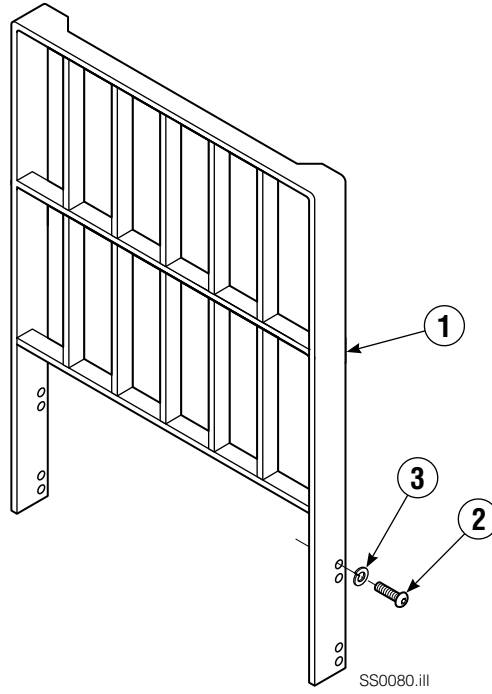

■ Included in Service Kit 553861.

Sideshift Cylinder

FP0079.ill

REF	QTY	PART NO.	DESCRIPTION
		335480	Cylinder Assembly
1	1	553857	Nut
2	1	662452	Seal ■
3	1	553501	Piston
4	1	636851	Wiper ■
5	1	638247	Nylon Ring ■
6	1	675550	Washer (Orifice .085 in.)
7	1	335481	Shell
8	1	335482	Rod
9	1	2785	O-Ring ■
10	1	615128	Back-up Ring ■
11	1	553500	Retainer
12	1	553856	Retaining Ring
13	1	7202	Snap Ring
14	1	641835	Seal ■
15	1	—	Spacer
		553861	Service Kit

■ Included in Service Kit 553861.

Backrest

REF	QTY	PART NO.	DESCRIPTION
1	1	359175	Backrest
2	8	200173	Capscrew
3	8	684586	Lockwasher

Reference: Common Parts 359167, S-8365

Do you have questions you need answered right now? Call your nearest Cascade Parts Department. Visit us online at www.cascorp.com