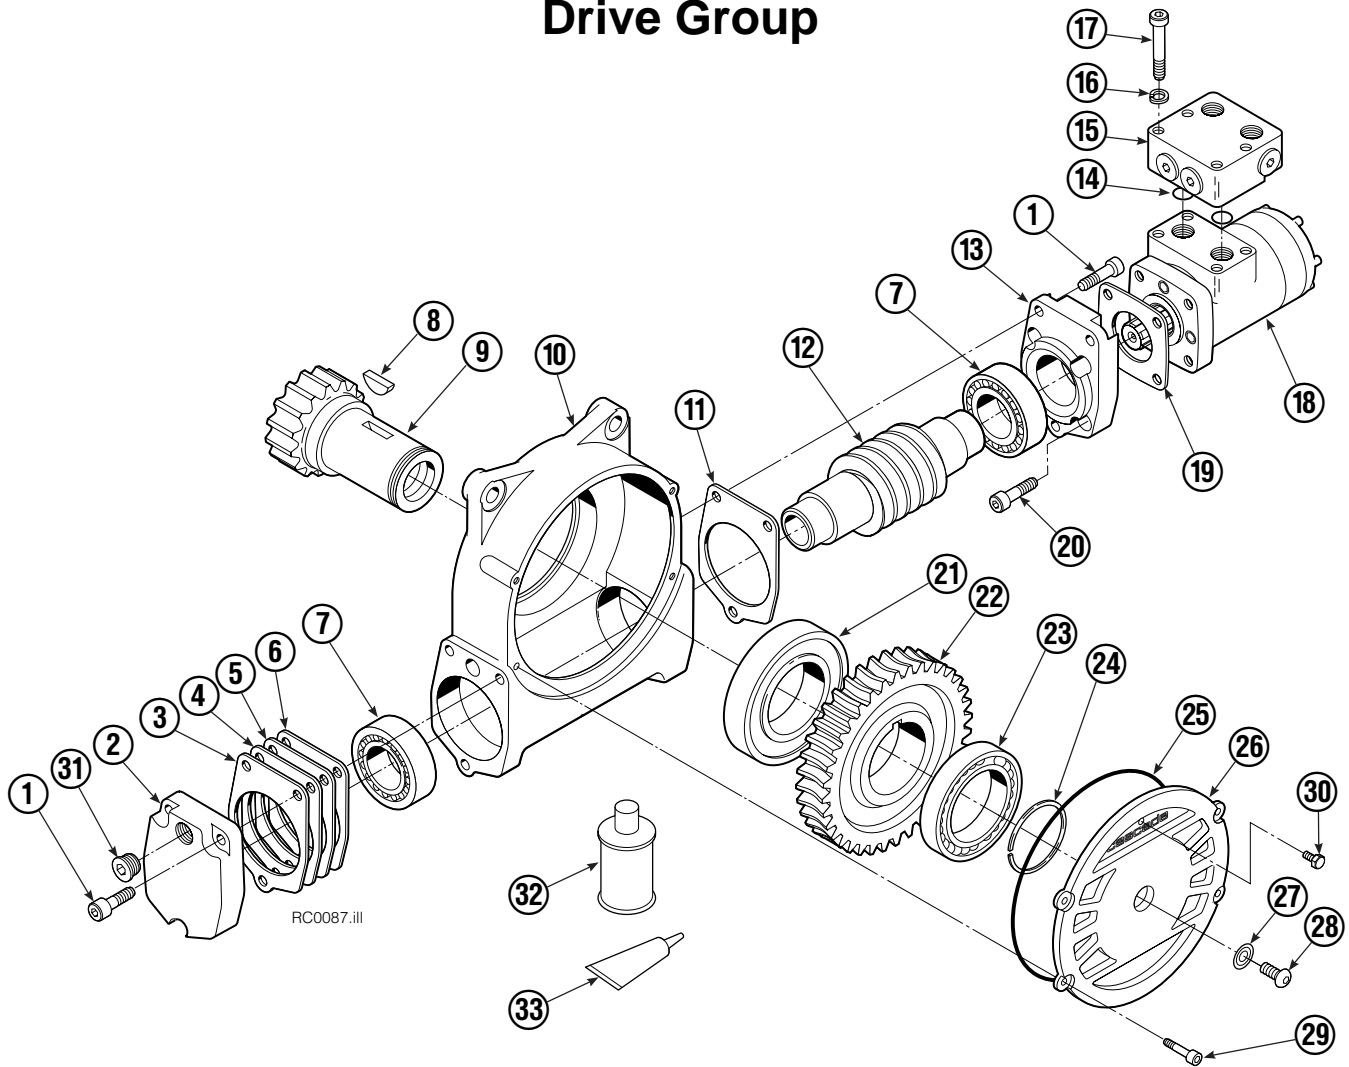

Drive Group

REF	QTY	PART NO.	DESCRIPTION	REF	QTY	PART NO.	DESCRIPTION
		675628	Drive Group with Motor	19	1	670575	Gasket
	■	675631	Drive Group without Motor	20	4	4468	Capscrew, 3/8 NC x .75 GR8
1	6	607061	Capscrew	21	1	670580	Bearing
2	1	676855	Cover	22	1	675609	Worm Gear
3	●	674513	Shim – .005 in. (blue)	23	1	670581	Bearing
4	●	670574	Shim – .010 in. (brown)	24	1	7214	Snap Ring
5	●	671757	Shim – .015 in. (pink)	25	1	643423	Gasket
6	●	671758	Shim – .020 in. (yellow)	26	1	670567	Cover
7	1	670579	Bearing	27	1	603680	Seal
8	1	670582	Key	28	1	783608	Capscrew, M12 x 16
9	1	670506	Pinion	29	4	671535	Capscrew
10	1	670565	Housing	30	1	644010	Relief Fitting
11	1	686465	Gasket	31	1	604510	Fitting, 6
12	1	675608	Worm	32	1	656300	Gear Box Lube – 48 oz.
13	1	670570	Adapter	33	1	668184	Sealant
14	2	2705	O-Ring			670578	Shim Service Kit (items 3-6, 11, 33)
15	1	670549	Check Valve			675637	Shim Service Kit (items 21, 33)
16	4	6444	Lockwasher, 5/16			675638	Shim Service Kit (items 3-7)
17	4	607059	Capscrew, 5/16 NC			206394	Motor Kit (items 11,14,18,19,20,33)
18	1	206392	Drive Motor ▲				

- Includes all items except 15, 17 and 18.
- Quantity as required.
- ▲ See Drive Motor page for parts breakdown.

Reference: Common Parts Group 675627, SK-5032.