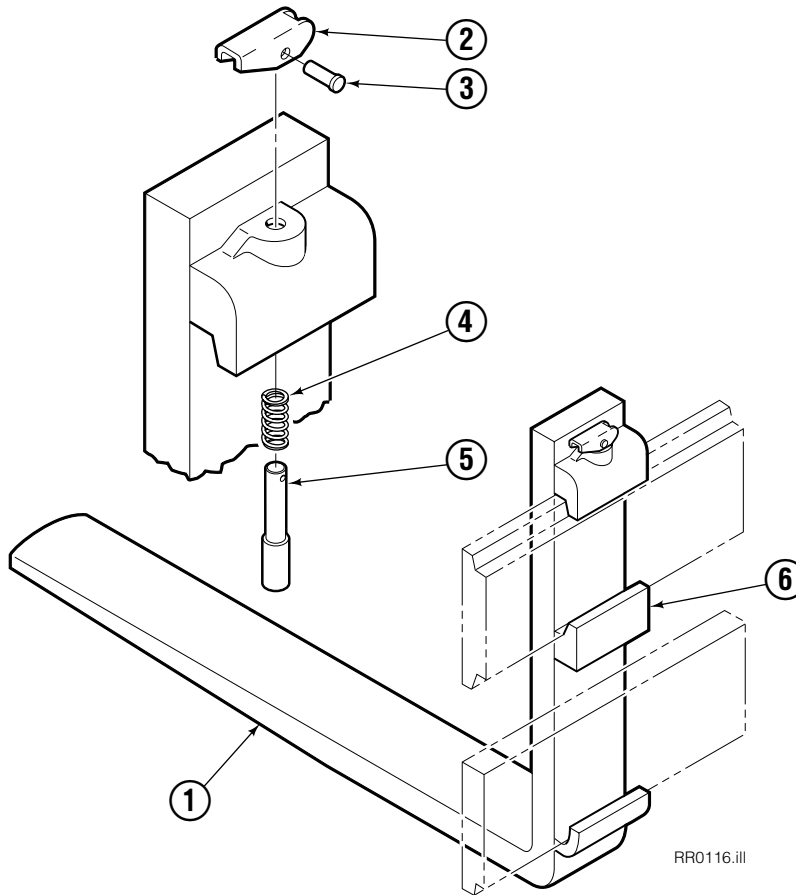

● Compatible with water glycol based hydraulic fluids.

Check Valve

REF	QTY	PART NO.	DESCRIPTION
		670549	Check Valve Assembly
1	2	609453	Fitting, 10
2	2	670552	Spring
3	2	670551	Guide
4	2	7020	Ball
5	2	602580	Fitting, 8
6	2	673989	Spring
7	1	670550	Body
8	1	670553	Spool

Fork Bar Group

RR0008.ill

65D			
REF	QTY	PART NO.	DESCRIPTION
		206776	Fork Bar Group
1	4	4880	Capscrew, 1/2 NC x 1.0 GR8
2	4	—	Hook
3	2	606988	Keeper
4	1	625525	Upper Bar
5	1	625526	Lower Bar
6	13	6448	Lockwasher, 3/4 ID
7	13	607103	Capscrew, 3/4 NC x 1.50 GR8

Adjustable Forks

RR0116.iii

65D					
REF	QTY	42" PART NO.	48" PART NO.	54" PART NO.	DESCRIPTION
		677217	677218	677219	Fork Assembly
1	1	677220	677221	677222	● Fork
2	1	622897	622897	622897	Handle
3	1	8007	8007	8007	Rivet
4	1	622898	622898	622898	Spring
5	1	622899	622899	622899	Pin
6	1	677260	677260	677260	■ Middle Hook