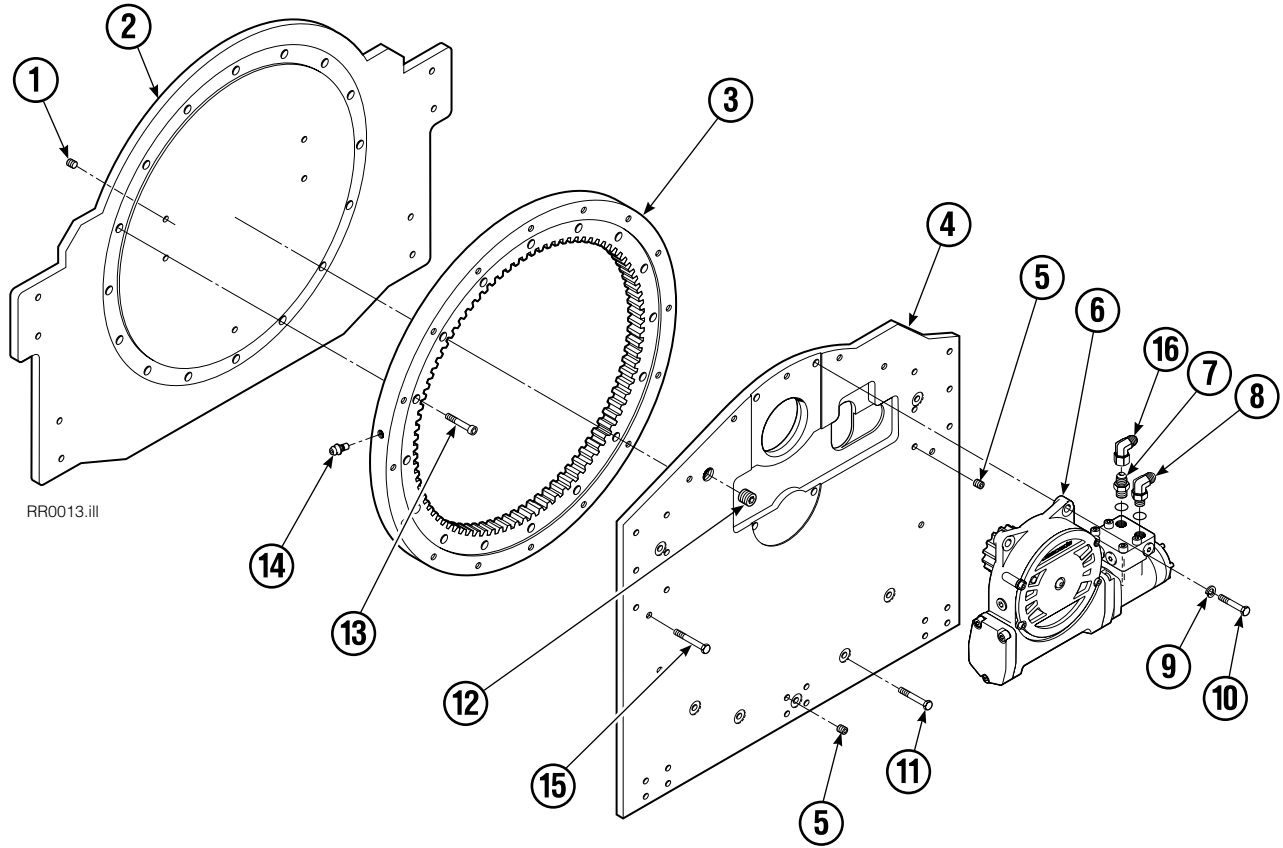

Internet: www.cascorp.com

Base Unit Group

65D			
REF	QTY	PART NO	DESCRIPTION
		682040	Base Unit Group
1	5	631428	Plug
2	1	677224	Faceplate
3	1	672828	Bearing Assembly
4	1	681820	Baseplate
5	2	631385	Plug
6	1	675628	Drive Group ●
7	1	601377	Fitting, 8-8
8	1	601250	Fitting, 8-8
9	4	6290	Lockwasher
10	4	661742	Capscrew, 1/2 NC x 1.25 GR5
11	7	643538	Capscrew, 1/2 NC x 1.50 GR8
12	1	6605	Plug
13	16	4505	Capscrew, 1/2 NC x 1.25 GR8
14	1	7401	Grease Fitting
15	9	643539	Capscrew, 1/2 NC x 1.75 GR8
16	1	605761	Fitting, 8-8
		672481	Bearing Service Kit