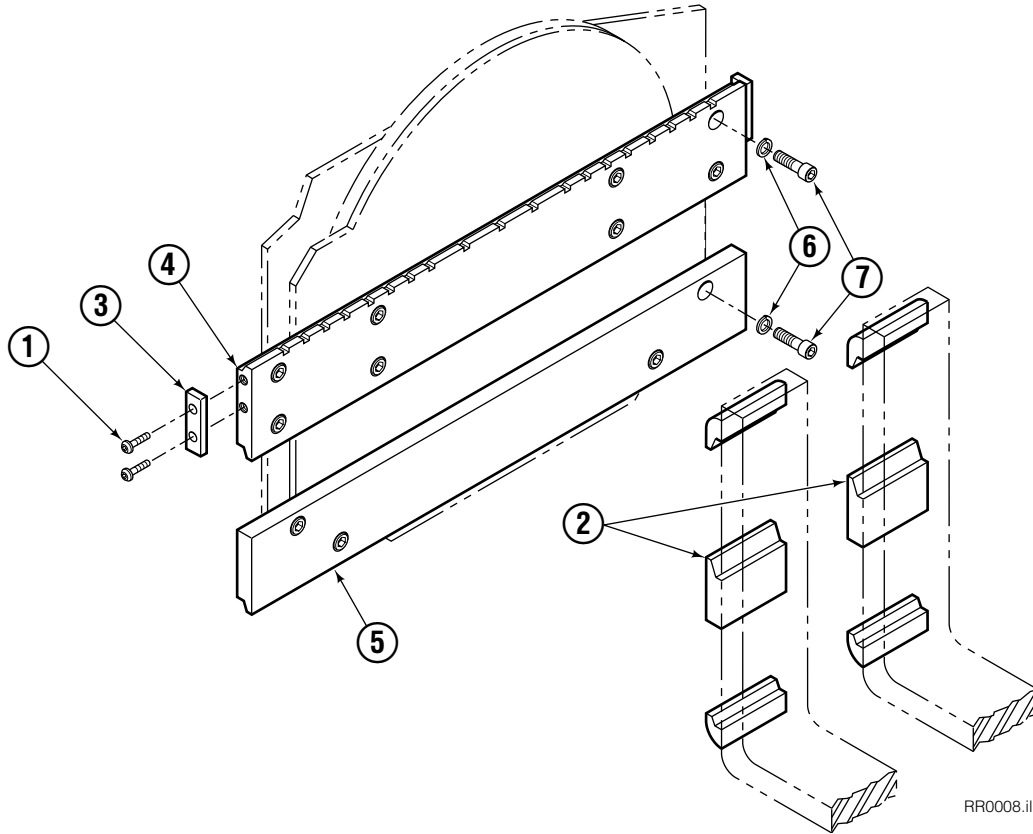

Fork Bar Group

RR0008.ill

65D			
REF	QTY	PART NO.	DESCRIPTION
		206776	Fork Bar Group
1	4	4880	Capscrew, 1/2 NC x 1.0 GR8
2	4	—	Hook
3	2	606988	Keeper
4	1	625525	Upper Bar
5	1	625526	Lower Bar
6	13	6448	Lockwasher, 3/4 ID
7	13	607103	Capscrew, 3/4 NC x 1.50 GR8