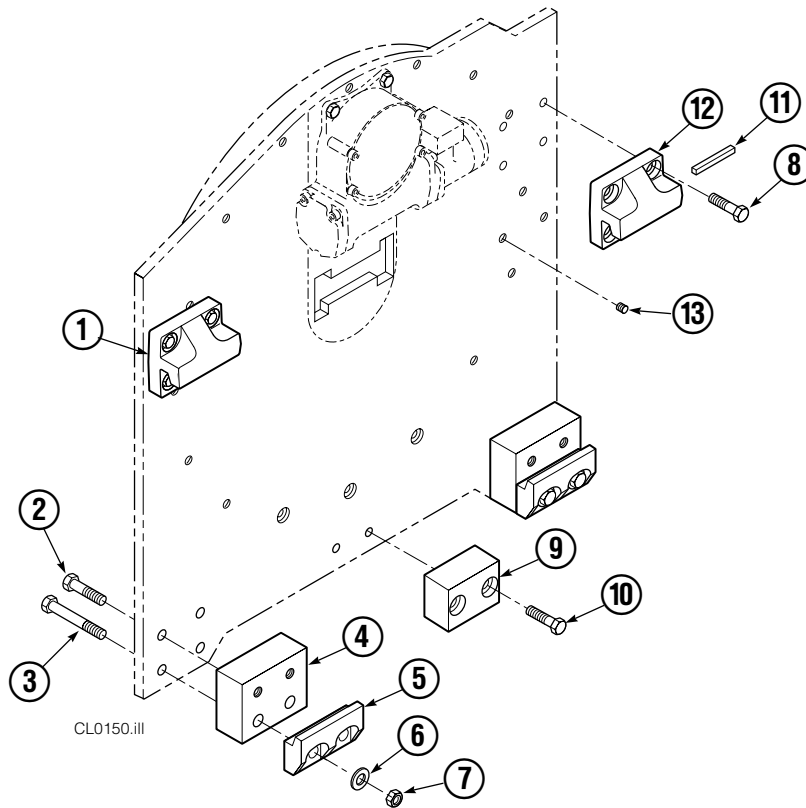

Adjustable Forks

RR0116.iii

65D					
REF	QTY	42" PART NO.	48" PART NO.	54" PART NO.	DESCRIPTION
		677217	677218	677219	Fork Assembly
1	1	677220	677221	677222	● Fork
2	1	622897	622897	622897	Handle
3	1	8007	8007	8007	Rivet
4	1	622898	622898	622898	Spring
5	1	622899	622899	622899	Pin
6	1	677260	677260	677260	■ Middle Hook

● Includes item 6 welded in place.

■ Required when using customer supplied forks.

Mounting Group

Class III, 0°

REF	QTY	PART NO.	DESCRIPTION
		680632	Mounting Group
1	1	670527	Upper Hook - LH
2	4	641284	Capscrew, 5/8 NC x 2.25
3	4	669305	Capscrew, 5/8 NC x 5.00
4	2	682068	Spacer
5	2	675969	Lower Hook
6	4	667225	Washer
7	4	676281	Nut, 5/8
8	8	667369	Capscrew, 5/8 NC x 1.25
9	1	682067	Center Spacer
10	2	677828	Capscrew, 1/2 NC x 1.00
11	1	669344	Stop Kit
12	1	670528	Upper Hook - RH
13	2	631385	Plug, 5/8