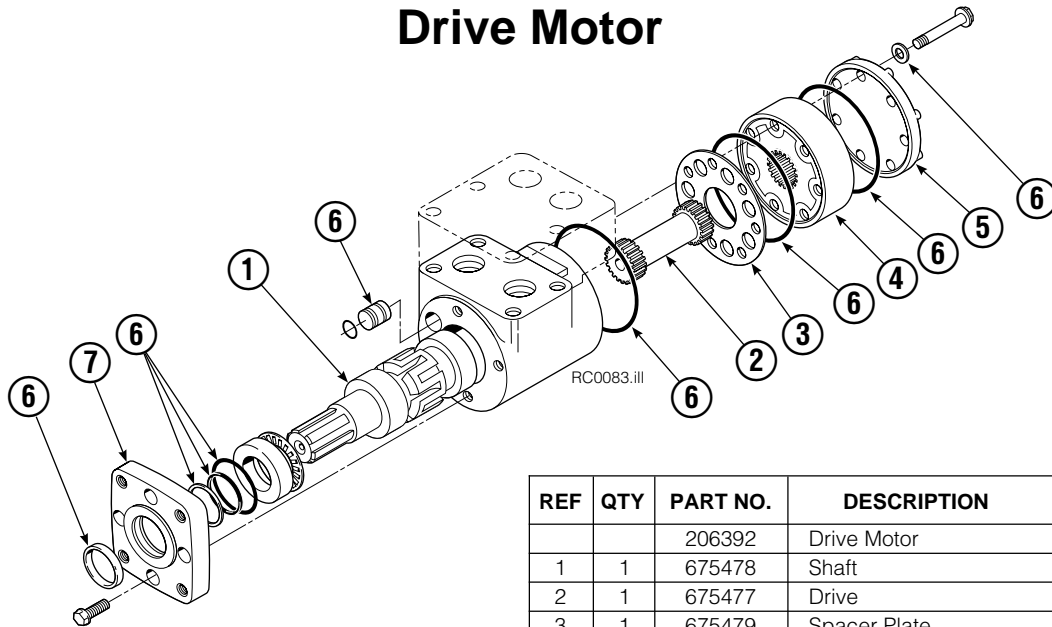

● See Drive Group page for parts breakdown.

Drive Group

REF	QTY	PART NO.	DESCRIPTION	REF	QTY	PART NO.	DESCRIPTION
		675628	Drive Group with Motor	19	1	670575	Gasket
	■	675631	Drive Group without Motor	20	4	4468	Capscrew, 3/8 NC x .75 GR8
1	6	607061	Capscrew	21	1	670580	Bearing
2	1	676855	Cover	22	1	675609	Worm Gear
3	●	674513	Shim – .005 in. (blue)	23	1	670581	Bearing
4	●	670574	Shim – .010 in. (brown)	24	1	7214	Snap Ring
5	●	671757	Shim – .015 in. (pink)	25	1	643423	Gasket
6	●	671758	Shim – .020 in. (yellow)	26	1	670567	Cover
7	1	670579	Bearing	27	1	603680	Seal
8	1	670582	Key	28	1	783608	Capscrew, M12 x 16
9	1	670506	Pinion	29	4	671535	Capscrew
10	1	670565	Housing	30	1	644010	Relief Fitting
11	1	686465	Gasket	31	1	604510	Fitting, 6
12	1	675608	Worm	32	1	656300	Gear Box Lube – 48 oz.
13	1	670570	Adapter	33	1	668184	Sealant
14	2	2705	O-Ring			670578	Shim Service Kit (items 3-6, 11, 33)
15	1	670549	Check Valve			675637	Shim Service Kit (items 21, 33)
16	4	6444	Lockwasher, 5/16			675638	Shim Service Kit (items 3-7)
17	4	607059	Capscrew, 5/16 NC			206394	Motor Kit (items 11,14,18,19,20,33)
18	1	206392	Drive Motor ▲				

- Includes all items except 15, 17 and 18.
- Quantity as required.
- ▲ See Drive Motor page for parts breakdown.

Reference: Common Parts Group 675627, SK-5032.

Drive Motor

REF	QTY	PART NO.	DESCRIPTION
		206392	Drive Motor
1	1	675478	Shaft
2	1	675477	Drive
3	1	675479	Spacer Plate
4	1	675480	■ Gerotor Set (101-1768-007)
4	1	685075	■ Gerotor Set (101-1768-009)
5	1	675482	End Cap
6	1	206405	● Service Kit
7	1	685089	■ Flange (101-1768-007)
7	1	685090	■ Flange (101-1768-009)