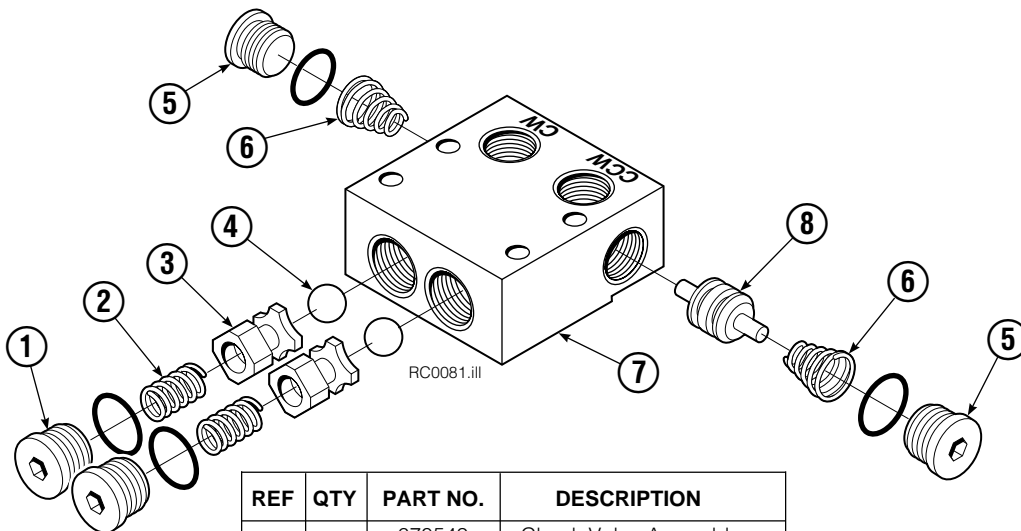

Check Valve

REF	QTY	PART NO.	DESCRIPTION
		670549	Check Valve Assembly
1	2	609453	Fitting, 10
2	2	670552	Spring
3	2	670551	Guide
4	2	7020	Ball
5	2	602580	Fitting, 8
6	2	673989	Spring
7	1	670550	Body
8	1	670553	Spool