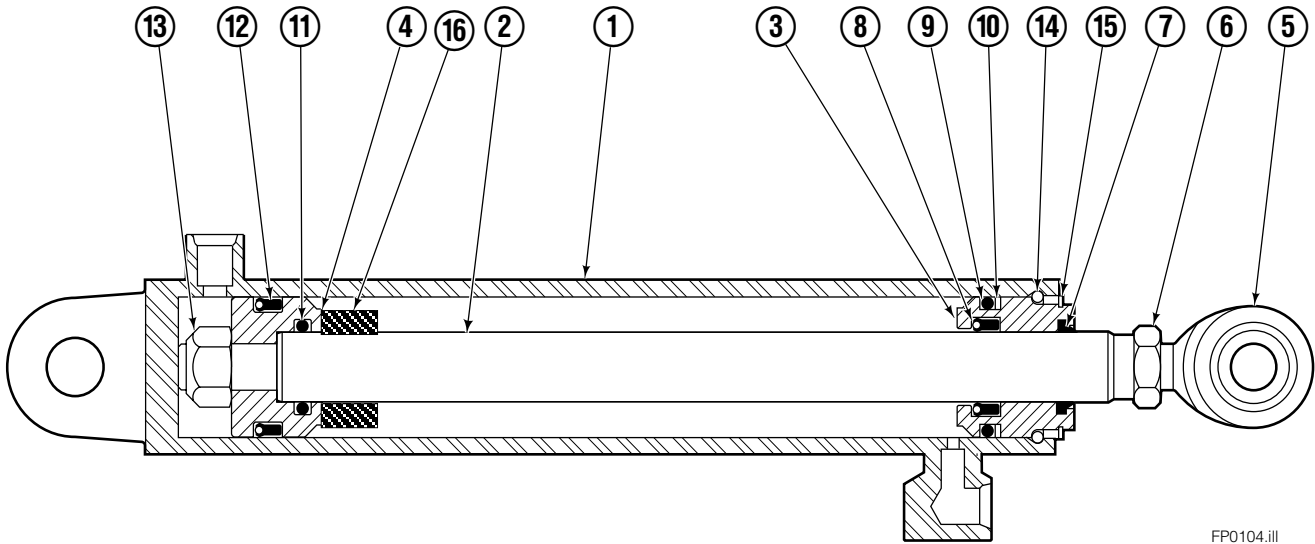

Left Hand Cylinder

FP0104.ill

100F

REF	QTY	PART NO.	DESCRIPTION
		209488	Cylinder Assembly
1	1	564488	Shell
2	1	564495	Rod
3	1	564451	Retainer
4	1	562056	Piston
5	1	564452	Rod End
6	1	5720	Nut
7	1	564408	■ Rod Wiper
8	1	564406	■ Rod Seal
9	1	562127	■ O-Ring
10	1	563388	■ Back-up Ring
11	1	563278	■ O-Ring
12	1	564141	■ Piston Seal
13	1	678019	Piston Nut
14	1	562942	Retaining Ring
15	1	562951	Snap Ring
16	1	--	Spacer
		564453	Service Kit

● Included in Service Kit 564453.

Reference: S-6147, S-6142.