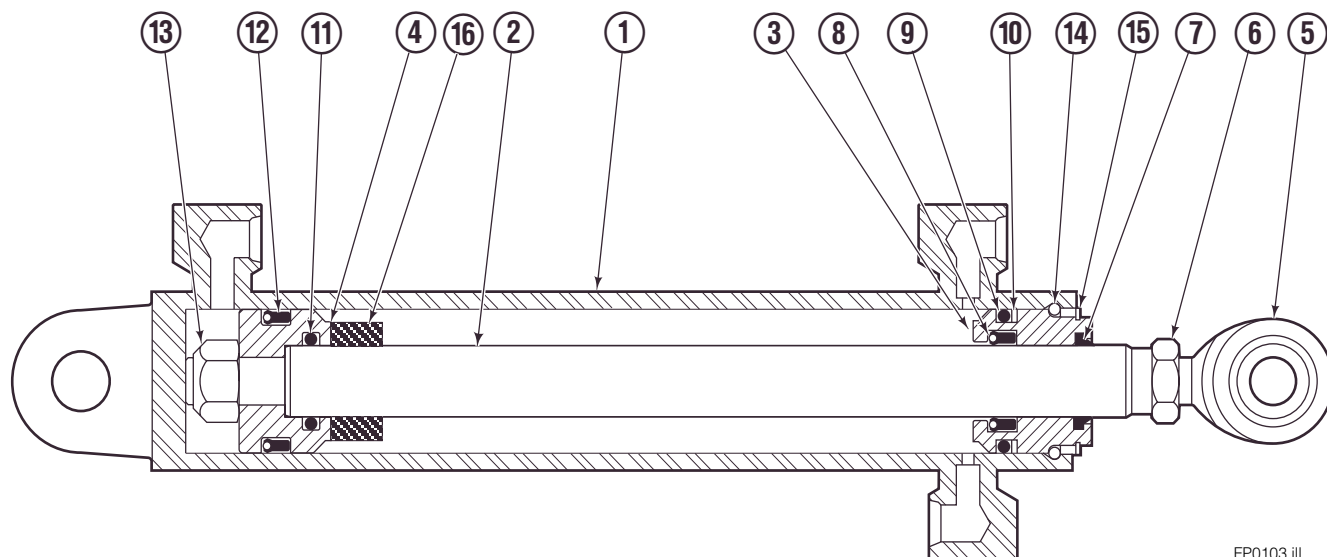

Right Hand Cylinder

FP0103.iii

100F

REF	QTY	PART NO.	DESCRIPTION
		209495	Cylinder Assembly
1	1	564502	Shell
2	1	564495	Rod
3	1	564451	Retainer
4	1	562056	Piston
5	1	564452	Rod End
6	1	5720	Nut
7	1	564408	■ Rod Wiper
8	1	564406	■ Rod Seal
9	1	562127	■ O-Ring
10	1	563388	■ Back-up Ring
11	1	563278	■ O-Ring
12	1	564141	■ Piston Seal
13	1	678019	Piston Nut
14	1	562942	Retaining Ring
15	1	562951	Snap Ring
16	1	--	Spacer
		564453	Service Kit

■ Included in Service Kit 564453.

Reference: S-6148, S-6142.