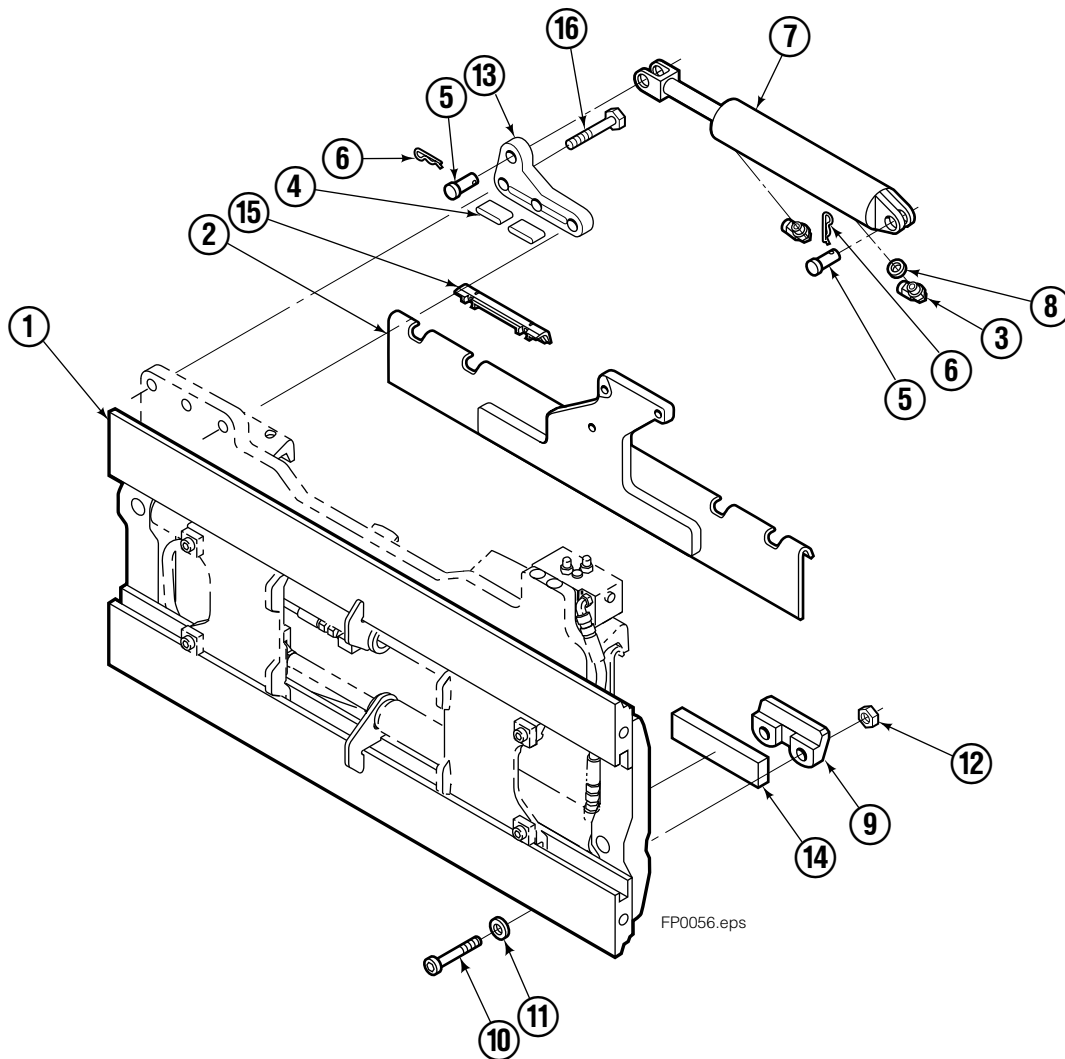

Safety Decals

Mounting Group Sideshifting

Reference:
BC-106
SK-6042
2S-4096

100F

REF	QTY	PART NO.	DESCRIPTION	REF	QTY	PART NO.	DESCRIPTION
		209451●	Sideshifting Mounting ■	9	2	204186	Lower Hook
1	1	386434	Frame ■	10	4	766154	Cap screw, M16x2,0x40-8.8
2	1	209394	Anchor Bracket ■	11	4	667225	Washer
3	2	601676	Fitting, 6-6	12	4	678990	Nut
4	2	209542	Key, M10x8x63	13	1	209309	Lug
5	2	678528	Clevis Pin	14	2	208350	Lower Bearing
6	2	672726	Hairpin Cotter	15	2	672018	Upper Bearing
◆7	1	676649	Cylinder Assembly	16	3	752907	Cap screw, M20x50 Lg-8.8
8	1	675550	Washer (orifice .085)				

- Carriage width.
- Includes items 2 through 17.
- ◆ See Cylinder page for parts breakdown.

Sideshift Cylinder

FP0029.ill

REF	QTY	PART NO.	DESCRIPTION
		676649	Cylinder Assembly
1	1	553717	Nut
■ 2	1	662456	Seal
3	1	553527	Piston
■ 4	1	636852	Wiper
■ 5	1	649817	Back-up Ring
6	1	675550	Washer (orifice .085)
7	1	676776	Shell
8	1	553530	Rod
■ 9	1	2789	O-Ring
■ 10	1	615132	Back-up Ring
11	1	553528	Retainer
12	1	553688	Retaining Ring
13	1	7211	Snap Ring
■ 14	1	662447	Seal
		553866	Service Kit

■ Included in Service Kit 553866.

Hydraulic/Fork Group

Reference:
BC-106
SK-6042

100F

REF	QTY	PART NO.	DESCRIPTION	REF	QTY	PART NO.	DESCRIPTION
		209466	Hydraulic Group ●	13	2	763169	Capscrew, M6 x 20
		209502	Fork Group □	14	2	680217	Lockwasher, M6
1	1	209488	Cylinder Assembly L. H. ◆	15	8	681370	Capscrew, M10 x 20
2	1	209495	Cylinder Assembly R. H. ▼	16	2	209308	Pin
3	1	209516	Hose, 24.00"	17	4	209306	Block
4	1	209523	Hose, 57.28"	18	2	209305	Grommet
5	1	209528	Hose, 15.67"	19	2	661675	Clevis Pin
6	1	209531	Hose, 37.32"	20	2	672726	Hairpin Cotter
7	2	209391	Fork Carrier	21	1	763022	Capscrew, M10 x 35
8	2	209280	Lug	22	2	7403	Grease Fitting
9	4	209303	Bearing	23	1	681238	Lockwasher, M10
10	4	768838	Capscrew, M16 x 30	24	1	200008	Cable Tie
11	4	678992	Lockwasher, M16	25	5	604511	Fitting, 6-6
12	2	206923	Eyebolt				