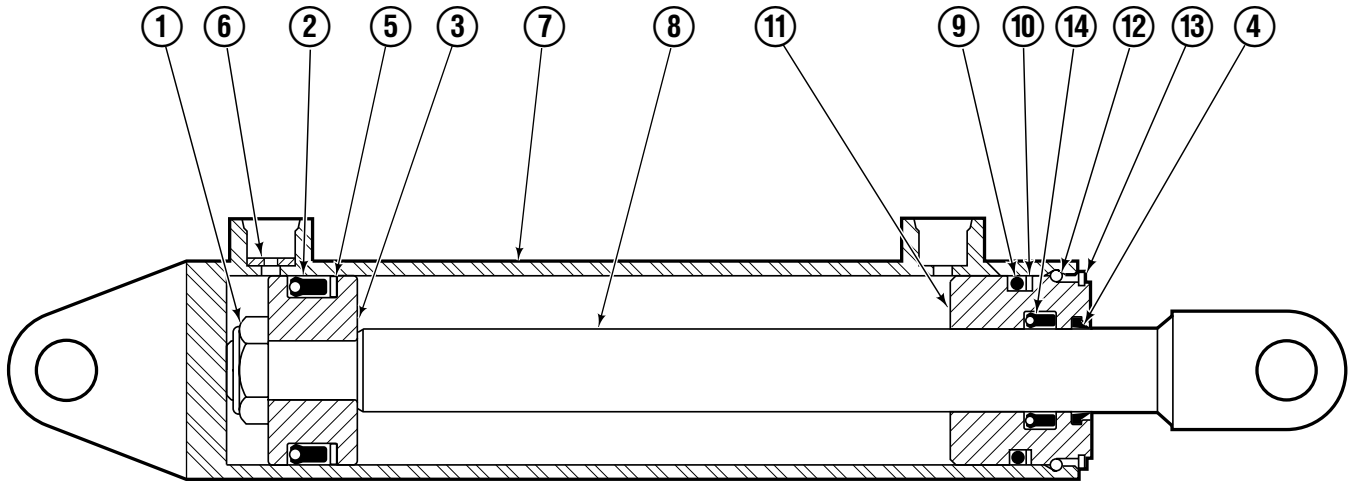

Safety Decals

Mounting Group Sideshifting

Reference:
BC-106
SK-6042
2S-4096

100F

REF	QTY	PART NO.	DESCRIPTION	REF	QTY	PART NO.	DESCRIPTION
		209451●	Sideshifting Mounting ■	9	2	204186	Lower Hook
1	1	386434	Frame ■	10	4	766154	Cap screw, M16x2,0x40-8.8
2	1	209394	Anchor Bracket ■	11	4	667225	Washer
3	2	601676	Fitting, 6-6	12	4	678990	Nut
4	2	209542	Key, M10x8x63	13	1	209309	Lug
5	2	678528	Clevis Pin	14	2	208350	Lower Bearing
6	2	672726	Hairpin Cotter	15	2	672018	Upper Bearing
◆7	1	676649	Cylinder Assembly	16	3	752907	Cap screw, M20x50 Lg-8.8
8	1	675550	Washer (orifice .085)				

- Carriage width.
- Includes items 2 through 17.
- ◆ See Cylinder page for parts breakdown.

Sideshift Cylinder

FP0029.ill

REF	QTY	PART NO.	DESCRIPTION
		676649	Cylinder Assembly
1	1	553717	Nut
■ 2	1	662456	Seal
3	1	553527	Piston
■ 4	1	636852	Wiper
■ 5	1	649817	Back-up Ring
6	1	675550	Washer (orifice .085)
7	1	676776	Shell
8	1	553530	Rod
■ 9	1	2789	O-Ring
■ 10	1	615132	Back-up Ring
11	1	553528	Retainer
12	1	553688	Retaining Ring
13	1	7211	Snap Ring
■ 14	1	662447	Seal
		553866	Service Kit