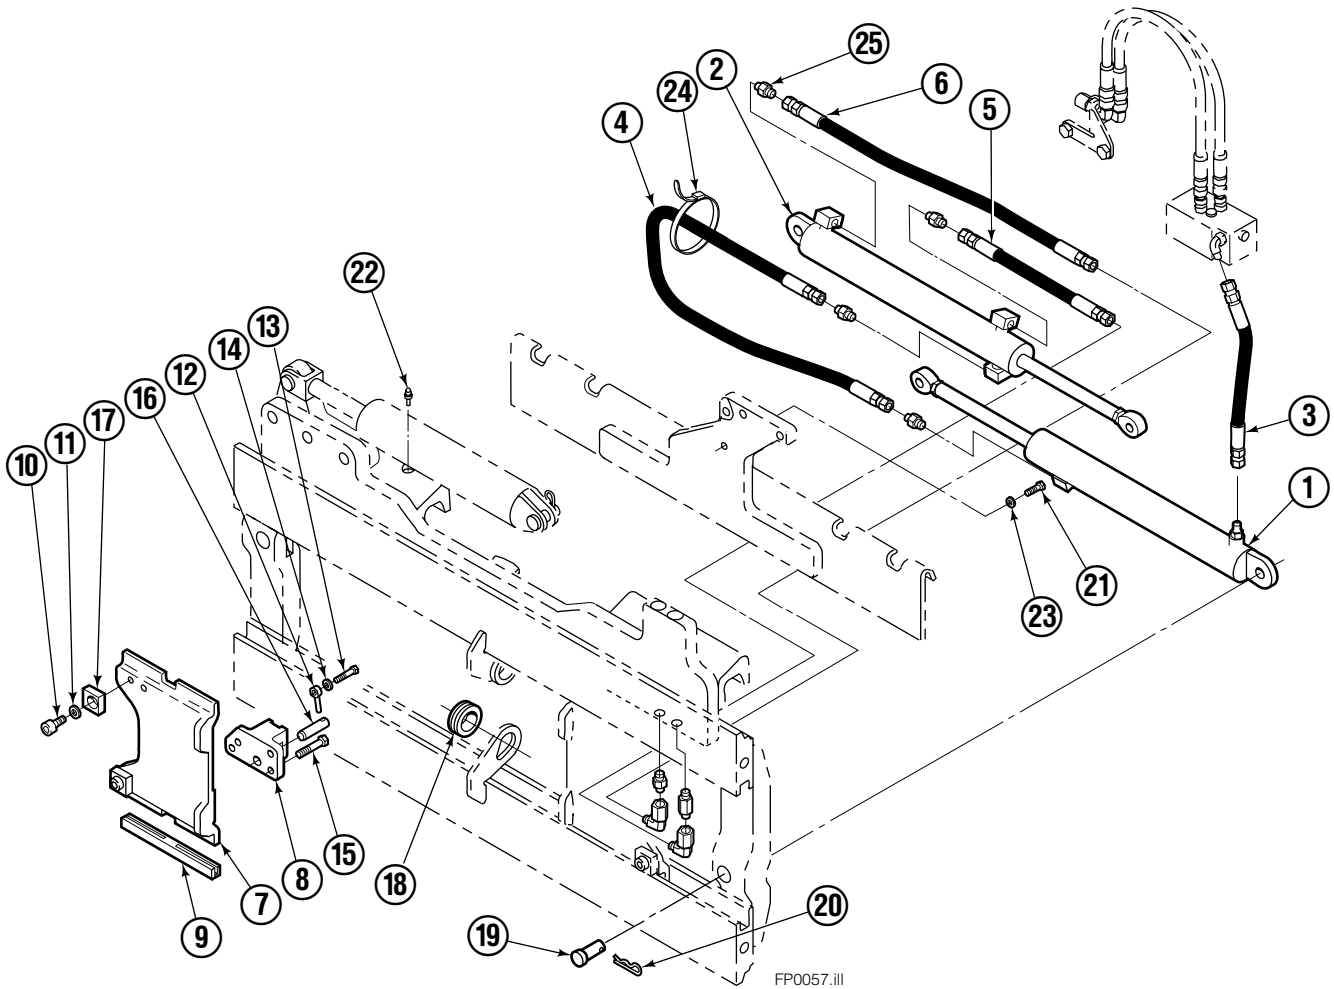

Safety Decals

Mounting Group Sideshifting

Reference:
BC-106
SK-6042
2S-4096

100F

REF	QTY	PART NO.	DESCRIPTION	REF	QTY	PART NO.	DESCRIPTION
		209451●	Sideshifting Mounting ■	9	2	204186	Lower Hook
1	1	386434	Frame ■	10	4	766154	Cap screw, M16x2,0x40-8.8
2	1	209394	Anchor Bracket ■	11	4	667225	Washer
3	2	601676	Fitting, 6-6	12	4	678990	Nut
4	2	209542	Key, M10x8x63	13	1	209309	Lug
5	2	678528	Clevis Pin	14	2	208350	Lower Bearing
6	2	672726	Hairpin Cotter	15	2	672018	Upper Bearing
◆7	1	676649	Cylinder Assembly	16	3	752907	Cap screw, M20x50 Lg-8.8
8	1	675550	Washer (orifice .085)				

- Carriage width.
- Includes items 2 through 17.
- ◆ See Cylinder page for parts breakdown.

Sideshift Cylinder

FP0029.ill

REF	QTY	PART NO.	DESCRIPTION
		676649	Cylinder Assembly
1	1	553717	Nut
■ 2	1	662456	Seal
3	1	553527	Piston
■ 4	1	636852	Wiper
■ 5	1	649817	Back-up Ring
6	1	675550	Washer (orifice .085)
7	1	676776	Shell
8	1	553530	Rod
■ 9	1	2789	O-Ring
■ 10	1	615132	Back-up Ring
11	1	553528	Retainer
12	1	553688	Retaining Ring
13	1	7211	Snap Ring
■ 14	1	662447	Seal
		553866	Service Kit

■ Included in Service Kit 553866.

Hydraulic/Fork Group

Reference:
BC-106
SK-6042

100F

REF	QTY	PART NO.	DESCRIPTION	REF	QTY	PART NO.	DESCRIPTION
		209466	Hydraulic Group ●	13	2	763169	Capscrew, M6 x 20
		209502	Fork Group □	14	2	680217	Lockwasher, M6
1	1	209488	Cylinder Assembly L. H. ◆	15	8	681370	Capscrew, M10 x 20
2	1	209495	Cylinder Assembly R. H. ▼	16	2	209308	Pin
3	1	209516	Hose, 24.00"	17	4	209306	Block
4	1	209523	Hose, 57.28"	18	2	209305	Grommet
5	1	209528	Hose, 15.67"	19	2	661675	Clevis Pin
6	1	209531	Hose, 37.32"	20	2	672726	Hairpin Cotter
7	2	209391	Fork Carrier	21	1	763022	Capscrew, M10 x 35
8	2	209280	Lug	22	2	7403	Grease Fitting
9	4	209303	Bearing	23	1	681238	Lockwasher, M10
10	4	768838	Capscrew, M16 x 30	24	1	200008	Cable Tie
11	4	678992	Lockwasher, M16	25	5	604511	Fitting, 6-6
12	2	206923	Eyebolt				