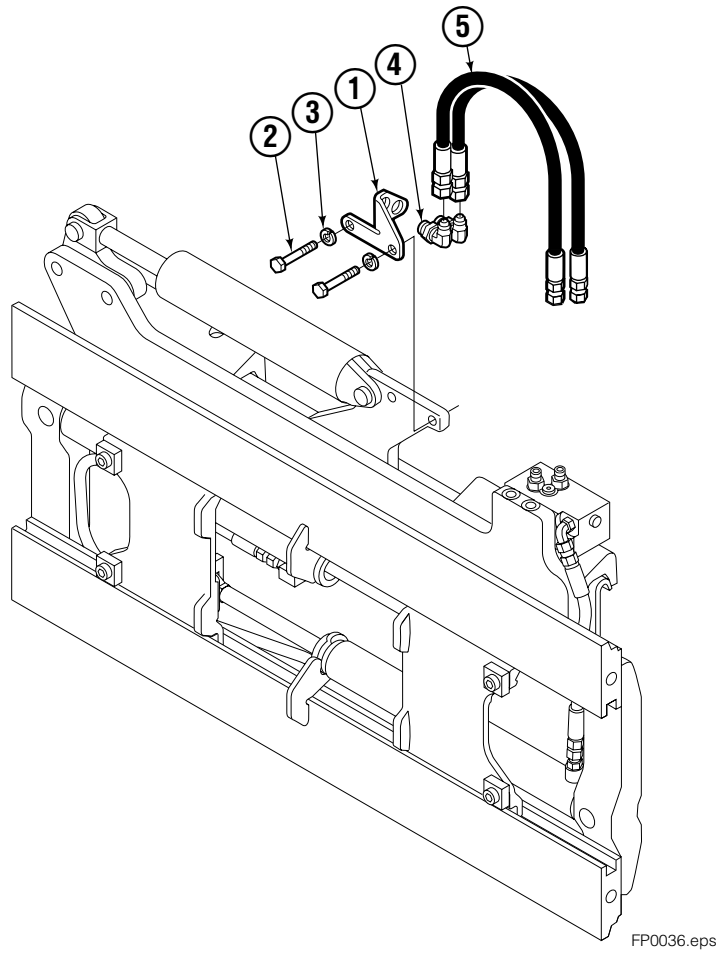

Safety Decals

Mounting Group Sideshifting

Reference:
BC-106
SK-6042
2S-4096

100F

REF	QTY	PART NO.	DESCRIPTION	REF	QTY	PART NO.	DESCRIPTION
		209451●	Sideshifting Mounting ■	9	2	204186	Lower Hook
1	1	386434	Frame ■	10	4	766154	Cap screw, M16x2,0x40-8.8
2	1	209394	Anchor Bracket ■	11	4	667225	Washer
3	2	601676	Fitting, 6-6	12	4	678990	Nut
4	2	209542	Key, M10x8x63	13	1	209309	Lug
5	2	678528	Clevis Pin	14	2	208350	Lower Bearing
6	2	672726	Hairpin Cotter	15	2	672018	Upper Bearing
◆7	1	676649	Cylinder Assembly	16	3	752907	Cap screw, M20x50 Lg-8.8
8	1	675550	Washer (orifice .085)				

■ Included in Service Kit 564453.

Reference: S-6148, S-6142.

Flow Divider Group

FP0035.iii

100F			
REF	QTY	PART NO.	DESCRIPTION
		209504	Flow Divider Group
1	1	209310	Valve ■
2	1	209311	Valve Body
3	1	201527	Cartridge-Combiner
4	2	663694	Fitting, 3
5	2	604511	Fitting, 6-6
6	1	601676	Fitting, 6-6
7	1	679992	Service Kit
8	3	685105	Capscrew
9	3	678993	Lockwasher
10	2	207300	O-Ring
11	1	604511	Fitting, 6-6
12	2	2680	Fitting, 6-6
13	2	604510	Fitting, 6
14	1	605743	Fitting, 6-6

■ Includes items 1 through 7.

Standard Installation Group

100F			
REF	QTY	PART NO.	DESCRIPTION
		209506	Installation Group
1	1	207314	Bracket
2	2	762899	Capscrew, M10X20-8.8
3	2	681238	Lockwasher
4	2	2453	Fitting, 8-8
5	2	207425	Hose

Backrest

100F			
REF	QTY	PART NO.	DESCRIPTION
1	1	209478	Backrest – 61"x48" (1550x1219mm) ■
2	4	684586	Lockwasher
3	4	200173	Capscrew

■ Width by Height.
Reference: S-4098.

Do you have questions you need answered right now? Call your nearest Cascade Parts Department.