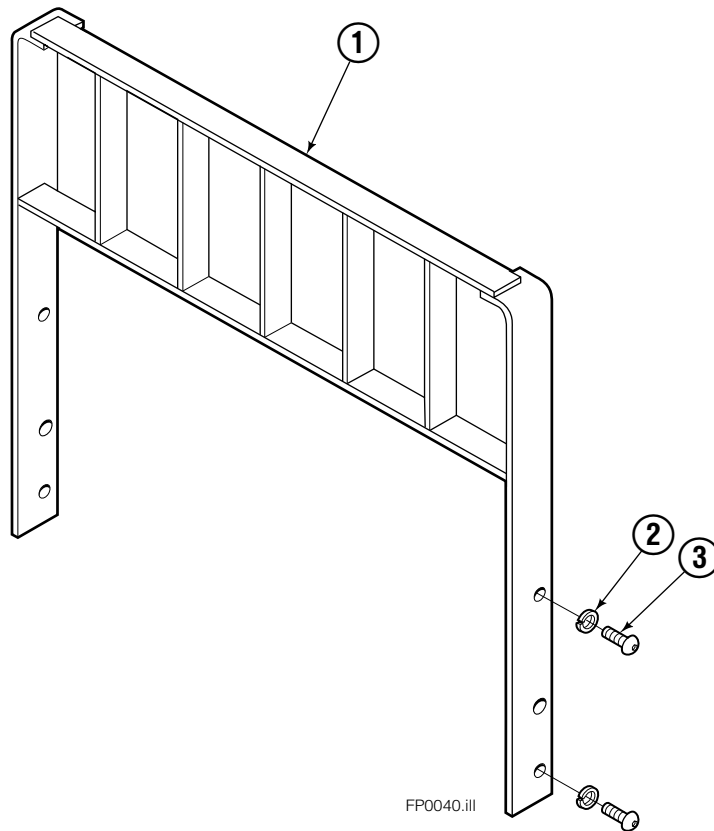

Backrest

100F			
REF	QTY	PART NO.	DESCRIPTION
1	1	209478	Backrest – 61"x48" (1550x1219mm) ■
2	4	684586	Lockwasher
3	4	200173	Capscrew

■ Width by Height.
Reference: S-4098.

Do you have questions you need answered right now? Call your nearest Cascade Parts Department.