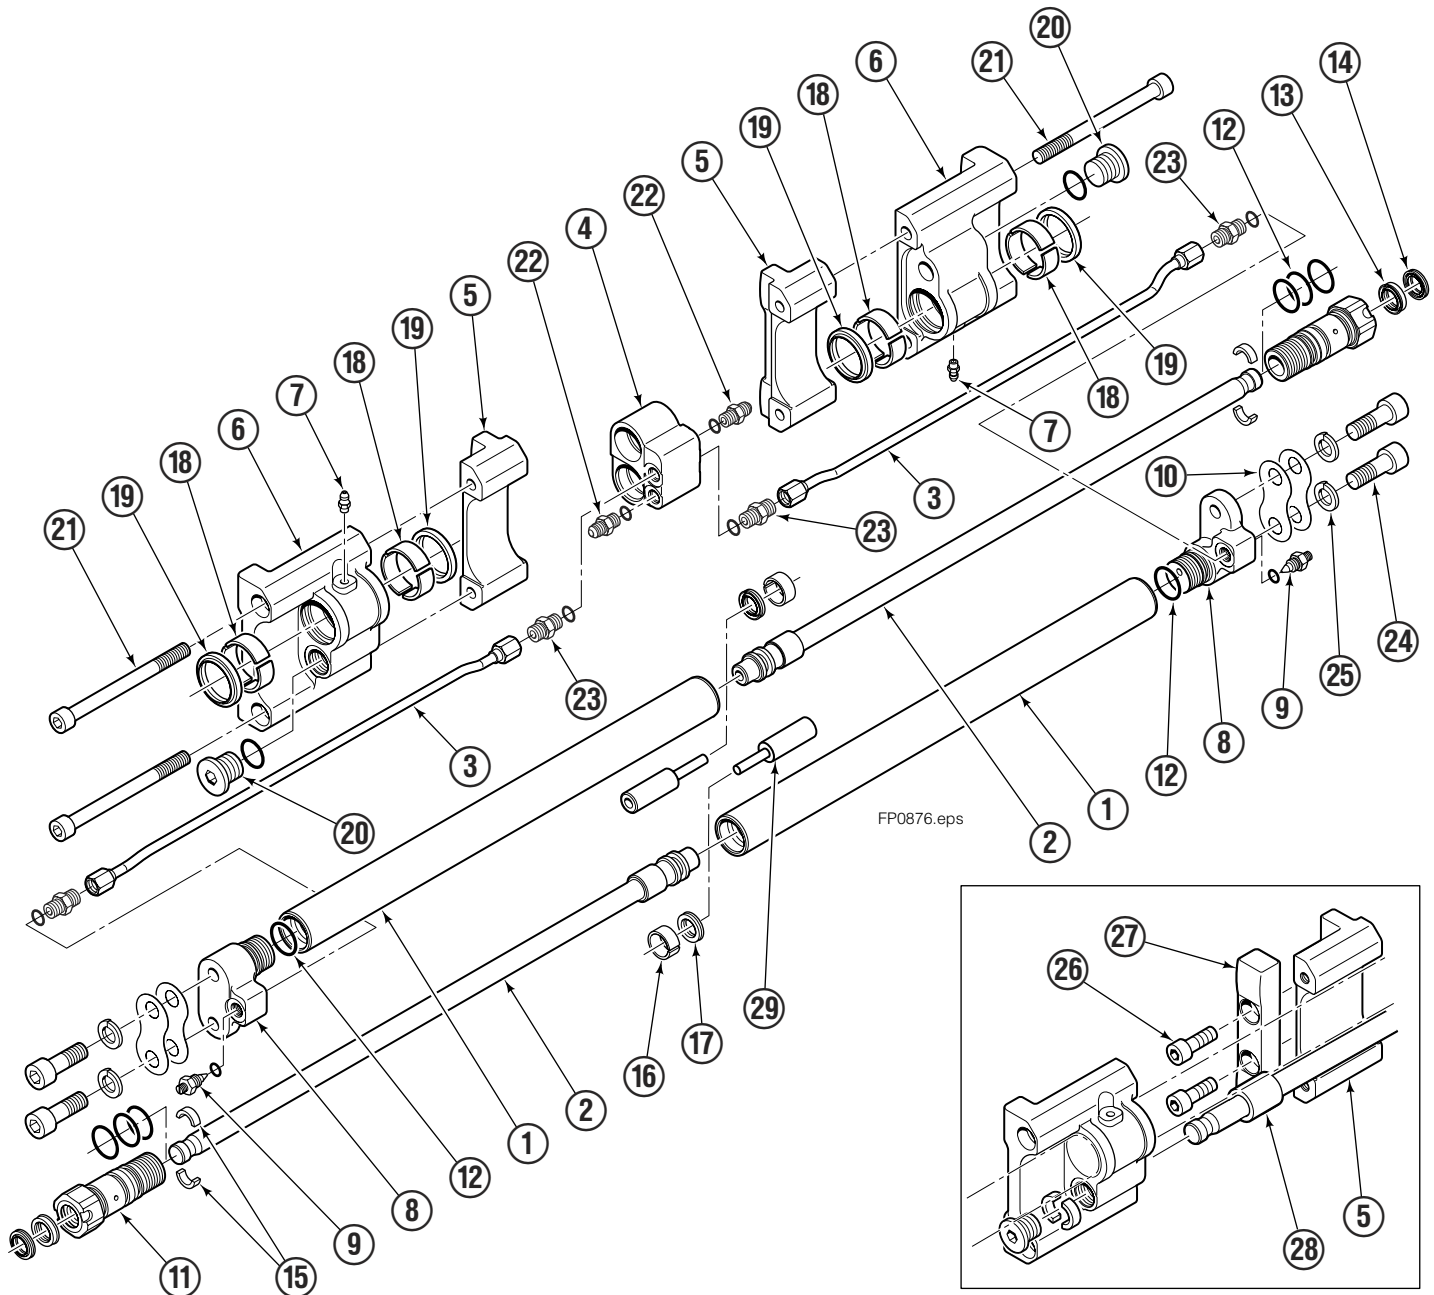

# Fork Positioner Assembly

Sticker showing operating pressure,  
phone numbers for service & parts.

Assembly part number (on LH fork carrier).

## Items that vary by width

65K			
ASSEMBLY PART NO.	REF. NO. 1 ★ CYLINDER SHELL QTY 2	REF. NO. 2 ★ CYLINDER ROD QTY 2	REF. NO. 3 TUBE QTY 2
6068426	6054922	6054924	6054925

REF	QTY	PART NO.	DESCRIPTION
		6056272	Common Parts Group
4	1	6043391	Manifold
5	2	6052301	Fork Carrier, Inner, 80/100/122 mm Fork
6	2	6042449	Fork Carrier, Outer
7	2	424115	Grease Fitting
8	2	6052709	Cylinder Head End
9	2	6042658	Restrictor Fitting
10	4	6039245	Shim
11	2	6039028	Cylinder Retainer
	2	6055787	Cylinder Retainer w/Seals (Items 12-14)
12	8	666183	O-Ring, Retainer OD ✘
13	2	6039179	Rod Seal, Retainer ✘
14	2	6039180	Rod Wiper, Retainer ✘
15	4	6042830	Half-Ring Keeper
16	2	6039172	Piston Wear Ring ✘
17	2	6047577	Piston Seal ✘
18	4	6039171	Bearing, Composite ✔
19	4	6043341	Wiper ✔
20	2	6043316	Rod Retainer Plug
21	4	768824	Capscrew, M10 x 120
22	2	6043332	Fitting, M10 to No.4 JIC ●
23	4	6042689	Fitting, M10 to EO-2 Tube
24	4	769572	Capscrew, M12 x 35 ■
25	4	684660	Lockwasher, M12 ■
26	4	—	Capscrew, M10 x 25
27	2	—	Spacer Bar
28	2	—	Rod Spacer
29	2	6055038	Piston Spacer

★ If cylinder shell or rod needs replacing due to bending damage, order complete Fork Positioner Assembly.

✘ Included in Cylinder Service Kit 6055389.

✔ Included in Composite Bearing Service Kit 6055390.

# Sideshift Assembly

65F							
REF	QTY	PART NO.	DESCRIPTION	REF	QTY	PART NO.	DESCRIPTION
1	2	6051249	Upper Bearing	8	1	6068495	Frame ●
2	1	6062748	Cylinder ▲	9	2	7890	Roll Pin
3	2	6057162	Lower Bearing	10	2	601676	■ Fitting, 6-6
4	4	678990	◆ Nut, M16	11	2	221733	▼ Restrictor Washer
5	2	204186	◆ Lower Hook	12	1	678991	Lockwasher, M12 □
6	4	667225	◆ Washer	13	1	768825	Capscrew, M12 x 20 □
7	4	752903	◆ Capscrew, M16 x 45				