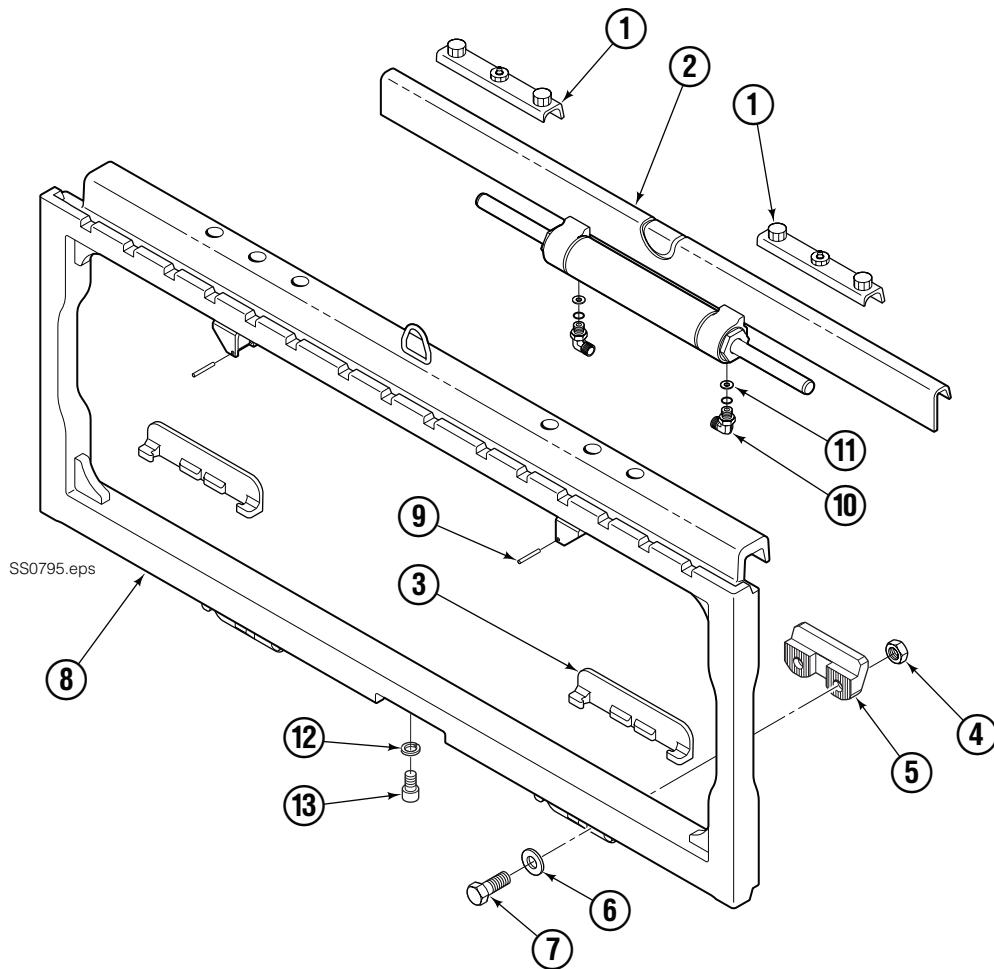

## Items that vary by width

65K			
ASSEMBLY PART NO.	REF. NO. 1 ★ CYLINDER SHELL QTY 2	REF. NO. 2 ★ CYLINDER ROD QTY 2	REF. NO. 3 TUBE QTY 2
6068426	6054922	6054924	6054925

REF	QTY	PART NO.	DESCRIPTION
		6056272	Common Parts Group
4	1	6043391	Manifold
5	2	6052301	Fork Carrier, Inner, 80/100/122 mm Fork
6	2	6042449	Fork Carrier, Outer
7	2	424115	Grease Fitting
8	2	6052709	Cylinder Head End
9	2	6042658	Restrictor Fitting
10	4	6039245	Shim
11	2	6039028	Cylinder Retainer
	2	6055787	Cylinder Retainer w/Seals (Items 12-14)
12	8	666183	O-Ring, Retainer OD ✘
13	2	6039179	Rod Seal, Retainer ✘
14	2	6039180	Rod Wiper, Retainer ✘
15	4	6042830	Half-Ring Keeper
16	2	6039172	Piston Wear Ring ✘
17	2	6047577	Piston Seal ✘
18	4	6039171	Bearing, Composite ✔
19	4	6043341	Wiper ✔
20	2	6043316	Rod Retainer Plug
21	4	768824	Capscrew, M10 x 120
22	2	6043332	Fitting, M10 to No.4 JIC ●
23	4	6042689	Fitting, M10 to EO-2 Tube
24	4	769572	Capscrew, M12 x 35 ■
25	4	684660	Lockwasher, M12 ■
26	4	—	Capscrew, M10 x 25
27	2	—	Spacer Bar
28	2	—	Rod Spacer
29	2	6055038	Piston Spacer

★ If cylinder shell or rod needs replacing due to bending damage, order complete Fork Positioner Assembly.

✘ Included in Cylinder Service Kit 6055389.

✔ Included in Composite Bearing Service Kit 6055390.

# Sideshift Assembly

65F							
REF	QTY	PART NO.	DESCRIPTION	REF	QTY	PART NO.	DESCRIPTION
1	2	6051249	Upper Bearing	8	1	6068495	Frame ●
2	1	6062748	Cylinder ▲	9	2	7890	Roll Pin
3	2	6057162	Lower Bearing	10	2	601676	■ Fitting, 6-6
4	4	678990	◆ Nut, M16	11	2	221733	▼ Restrictor Washer
5	2	204186	◆ Lower Hook	12	1	678991	Lockwasher, M12 □
6	4	667225	◆ Washer	13	1	768825	Capscrew, M12 x 20 □
7	4	752903	◆ Capscrew, M16 x 45				