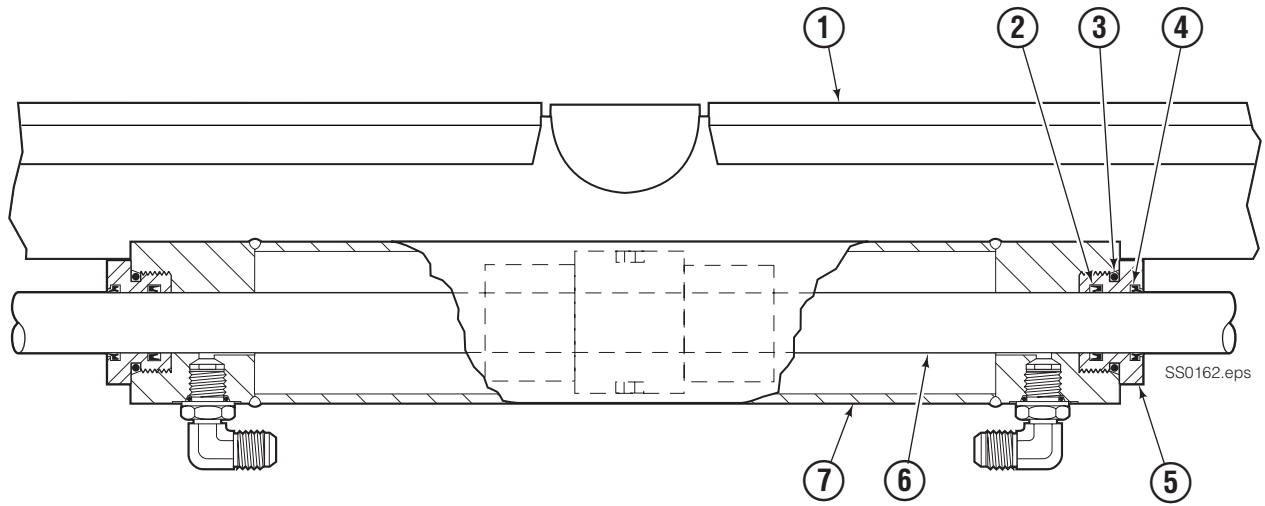

Cylinder Assembly

65F			
REF	QTY	PART NO.	DESCRIPTION
1	1	6062748	Cylinder Assembly
2	2	562132	● Rod Seal
3	2	415866	● O-Ring, 70 Duro
4	2	562131	● Rod Wiper Seal
5	2	218324	Retainer/Seal Carrier
6	-	■	Rod/Piston Assembly
7	-	■	Cylinder Shell
		219868	Rod Seal Service Kit

1. Included in Service Kit 219868.
   - Not serviceable - order new Cylinder Assembly.
2. Reference: S-22490.