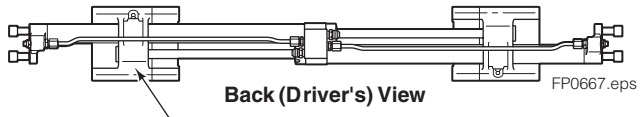

# Fork Positioner Assembly

Sticker showing operating pressure,  
phone numbers for service & parts.

Assembly part number (on LH fork carrier).