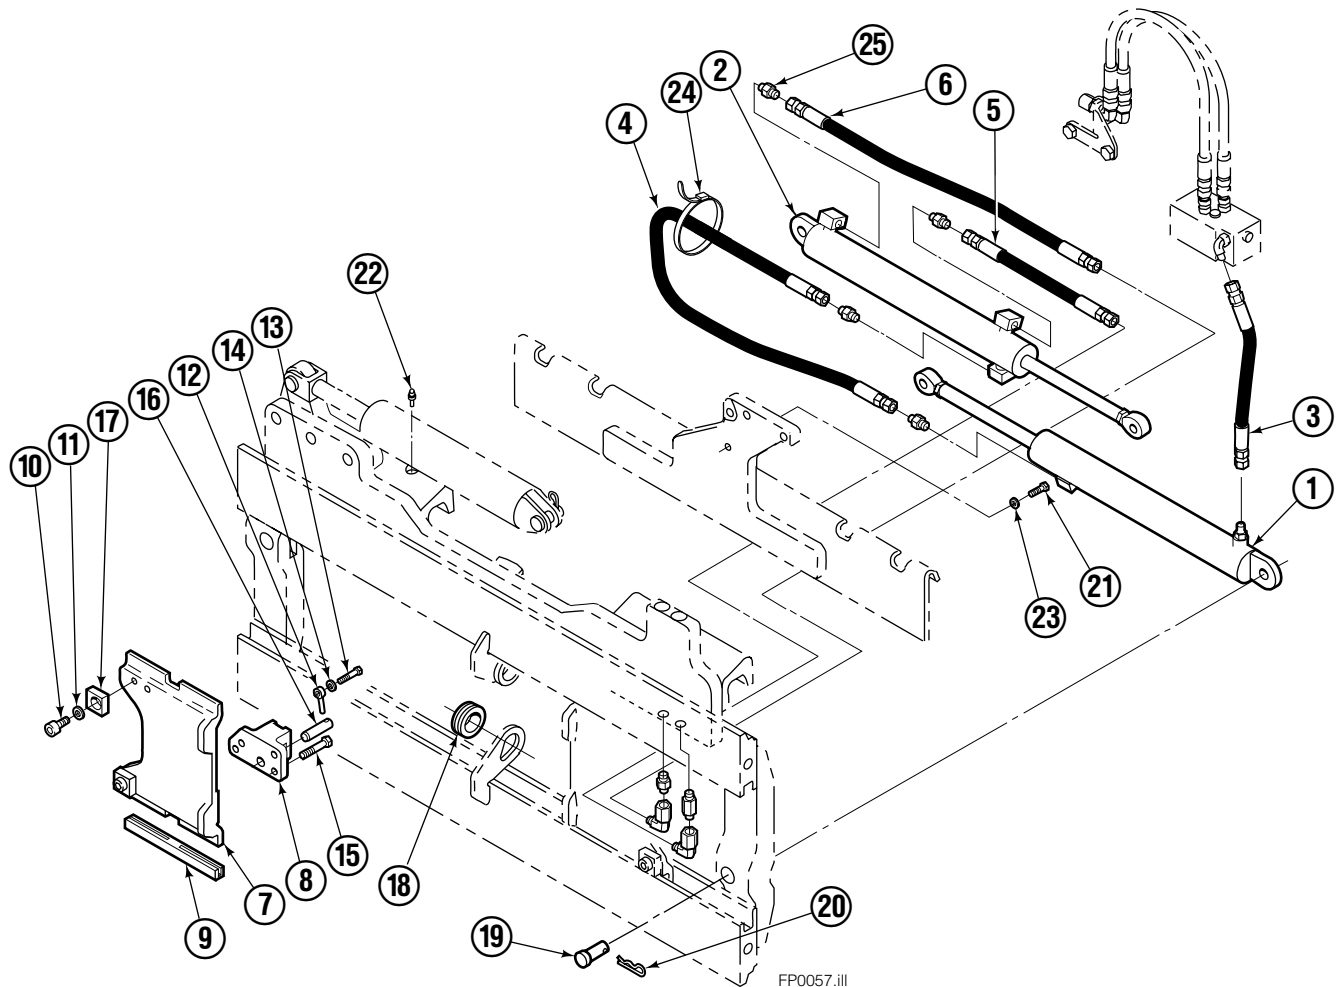

Safety Decals

Part No. 665595
(5) Places

Mounting Group Sideshifting

Reference:
BC-106
SK-6042
2S-4096

100F							
REF	QTY	PART NO.	DESCRIPTION	REF	QTY	PART NO.	DESCRIPTION
	●	209450	Sideshifting Mounting-41" ■	9	2	204186	Lower Hook
1	1	209384	Frame-41" ■	10	4	766154	Capscrew, M16x2,0x40-8.8
2	1	209393	Anchor Bracket-41" ■	11	4	667225	Washer
3	2	601676	Fitting, 6-6	12	4	678990	Nut
4	2	209542	Key, M10x8x63	13	1	209309	Lug
5	2	678528	Clevis Pin	14	2	208350	Lower Bearing
6	2	672726	Hairpin Cotter	15	2	672018	Upper Bearing
7	1	676649	Cylinder Assembly ◆	16	3	752907	Capscrew, M20x50 Lg-8.8
8	1	675550	Washer (orifice .085)				

- Carriage width.
- Includes items 2 through 16.
- ◆ See Cylinder page for parts breakdown.

Sideshift Cylinder

FP0029.ill

REF	QTY	PART NO.	DESCRIPTION
		676649	Cylinder Assembly
1	1	553717	Nut
2	1	662456	■ Seal
3	1	553527	Piston
4	1	636852	■ Wiper
5	1	649817	■ Back-up Ring
6	1	675550	Washer (orifice .085)
7	1	676776	Shell
8	1	553530	Rod
9	1	2789	■ O-Ring
10	1	615132	■ Back-up Ring
11	1	553528	Retainer
12	1	553688	Retaining Ring
13	1	7211	Snap Ring
14	1	662447	■ Seal
		553866	Service Kit

■ Included in Service Kit 553866.

Hydraulic/Fork Group

FP0057.ill

Reference:
BC-106
SK-6042

100F

REF	QTY	PART NO.	DESCRIPTION	REF	QTY	PART NO.	DESCRIPTION
	●	209464	Hydraulic Group – 41 in. ■	13	2	763169	Capscrew
	□	209502	Fork Group	14	2	680217	Lockwasher
1	1	209486	Cylinder Assembly L.H. ◆	15	8	681370	Capscrew
2	1	209493	Cylinder Assembly R.H. ▼	16	2	209308	Pin
3	1	209514	Hose, 14.50	17	4	209306	Block
4	1	209521	Hose, 37.32	18	2	209305	Grommet
5	1	209528	Hose, 15.67	19	2	661675	Clevis Pin
6	1	209529	Hose, 27.80	20	2	672726	Hairpin Cotter
7	2	209391	Fork Carrier	21	1	763022	Capscrew
8	2	209280	Lug	22	2	7403	Grease Fitting
9	4	209303	Bearing	23	1	681238	Lockwasher
10	4	768838	Capscrew	24	1	200008	Cable Tie
11	4	678992	Lockwasher	25	5	604511	Fitting, 6-6
12	2	206923	Eyebolt				