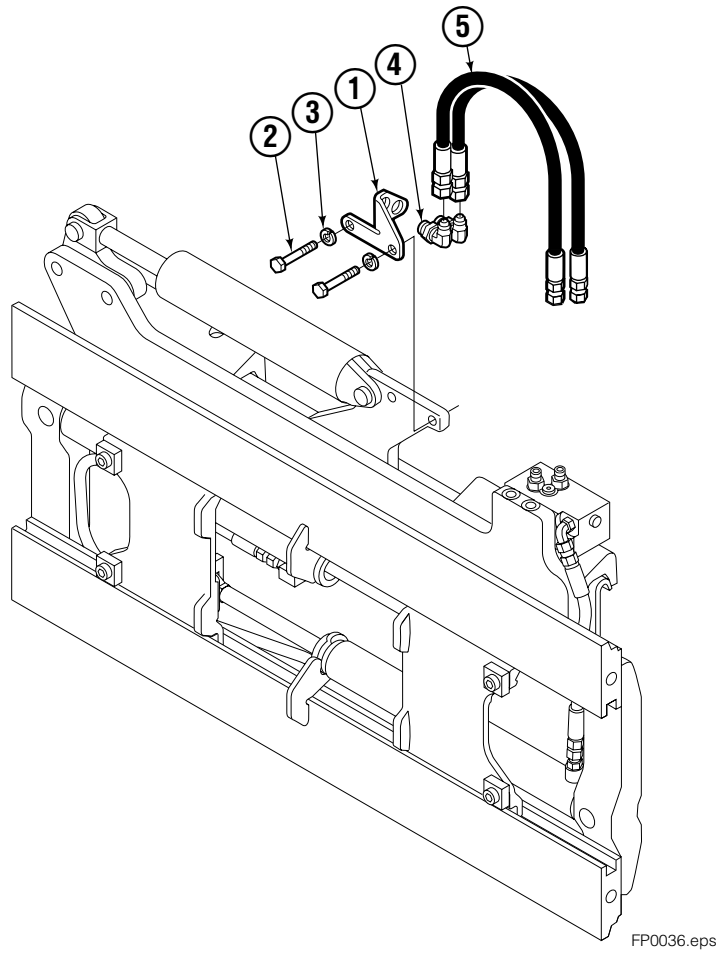

Safety Decals

Part No. 665595
(5) Places

Mounting Group Sideshifting

Reference:
BC-106
SK-6042
2S-4096

100F							
REF	QTY	PART NO.	DESCRIPTION	REF	QTY	PART NO.	DESCRIPTION
	●	209450	Sideshifting Mounting-41" ■	9	2	204186	Lower Hook
1	1	209384	Frame-41" ■	10	4	766154	Capscrew, M16x2,0x40-8.8
2	1	209393	Anchor Bracket-41" ■	11	4	667225	Washer
3	2	601676	Fitting, 6-6	12	4	678990	Nut
4	2	209542	Key, M10x8x63	13	1	209309	Lug
5	2	678528	Clevis Pin	14	2	208350	Lower Bearing
6	2	672726	Hairpin Cotter	15	2	672018	Upper Bearing
7	1	676649	Cylinder Assembly ◆	16	3	752907	Capscrew, M20x50 Lg-8.8
8	1	675550	Washer (orifice .085)				

■ Carriage width.

● Included in Service Kit 564453.

Right Hand Cylinder

100F

REF	QTY	PART NO.	DESCRIPTION
		209493	Cylinder Assembly – 41 in. ■
1	1	564500	Shell – 41 in. ■
2	1	564493	Rod – 41 in. ■
3	1	564451	Retainer
4	1	562056	Piston
5	1	564452	Rod End
6	1	5721	Nut
7	1	564408	● Rod Wiper
8	1	564406	● Rod Seal
9	1	562127	● O-Ring
10	1	563388	● Back-up Ring
11	1	563278	● O-Ring
12	1	564141	● Piston Seal
13	1	678019	Piston Nut
14	1	562942	Retaining Ring
15	1	562951	Snap Ring
		564453	Service Kit

■ Carriage width.

● Included in Service Kit 564453.

Flow Divider Group

FP0035.iii

100F			
REF	QTY	PART NO.	DESCRIPTION
		209504	Flow Divider Group
1	1	209310	Valve ■
2	1	209311	Valve Body
3	1	201527	Cartridge-Combiner
4	2	663694	Fitting, 3
5	2	604511	Fitting, 6-6
6	1	601676	Fitting, 6-6
7	1	679992	Service Kit
8	3	685105	Capscrew
9	3	678993	Lockwasher
10	2	207300	O-Ring
11	1	604511	Fitting, 6-6
12	2	2680	Fitting, 6-6
13	2	604510	Fitting, 6
14	1	605743	Fitting, 6-6

■ Includes items 1 through 7.

Standard Installation Group

100F			
REF	QTY	PART NO.	DESCRIPTION
		209506	Installation Group
1	1	207314	Bracket
2	2	762899	Capscrew, M10X20-8.8
3	2	681238	Lockwasher
4	2	2453	Fitting, 8-8
5	2	207425	Hose