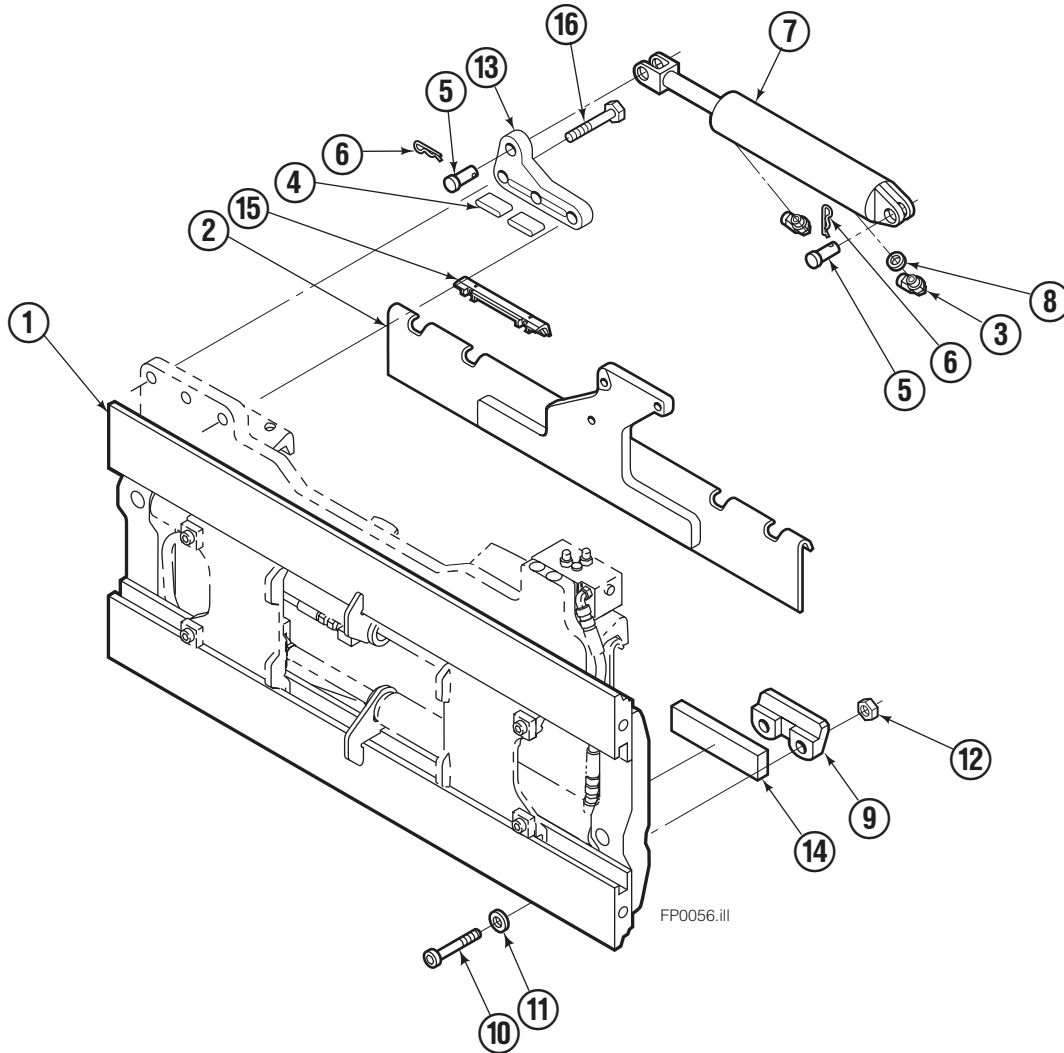

Safety Decals

Part No. 665595
(5) Places

Mounting Group Sideshifting

Reference:
BC-106
SK-6042
2S-4096

100F							
REF	QTY	PART NO.	DESCRIPTION	REF	QTY	PART NO.	DESCRIPTION
	●	209450	Sideshifting Mounting-41" ■	9	2	204186	Lower Hook
1	1	209384	Frame-41" ■	10	4	766154	Capscrew, M16x2,0x40-8.8
2	1	209393	Anchor Bracket-41" ■	11	4	667225	Washer
3	2	601676	Fitting, 6-6	12	4	678990	Nut
4	2	209542	Key, M10x8x63	13	1	209309	Lug
5	2	678528	Clevis Pin	14	2	208350	Lower Bearing
6	2	672726	Hairpin Cotter	15	2	672018	Upper Bearing
7	1	676649	Cylinder Assembly ◆	16	3	752907	Capscrew, M20x50 Lg-8.8
8	1	675550	Washer (orifice .085)				

- Carriage width.
- Includes items 2 through 16.
- ◆ See Cylinder page for parts breakdown.

Sideshift Cylinder

FP0029.ill

REF	QTY	PART NO.	DESCRIPTION
		676649	Cylinder Assembly
1	1	553717	Nut
2	1	662456	■ Seal
3	1	553527	Piston
4	1	636852	■ Wiper
5	1	649817	■ Back-up Ring
6	1	675550	Washer (orifice .085)
7	1	676776	Shell
8	1	553530	Rod
9	1	2789	■ O-Ring
10	1	615132	■ Back-up Ring
11	1	553528	Retainer
12	1	553688	Retaining Ring
13	1	7211	Snap Ring
14	1	662447	■ Seal
		553866	Service Kit

REF	QTY	PART NO.	DESCRIPTION
		209486	Cylinder Assembly – 41 in. ■
1	1	564486	Shell – 41 in. ■
2	1	564493	Rod – 41 in. ■
3	1	564451	Retainer
4	1	562056	Piston
5	1	564452	Rod End
6	1	5720	Nut
7	1	564408	● Rod Wiper
8	1	564406	● Rod Seal
9	1	562127	● O-Ring
10	1	563388	● Back-up Ring
11	1	563278	● O-Ring
12	1	564141	● Piston Seal
13	1	678019	Piston Nut
14	1	562942	Retaining Ring
15	1	562951	Snap Ring
		564453	Service Kit