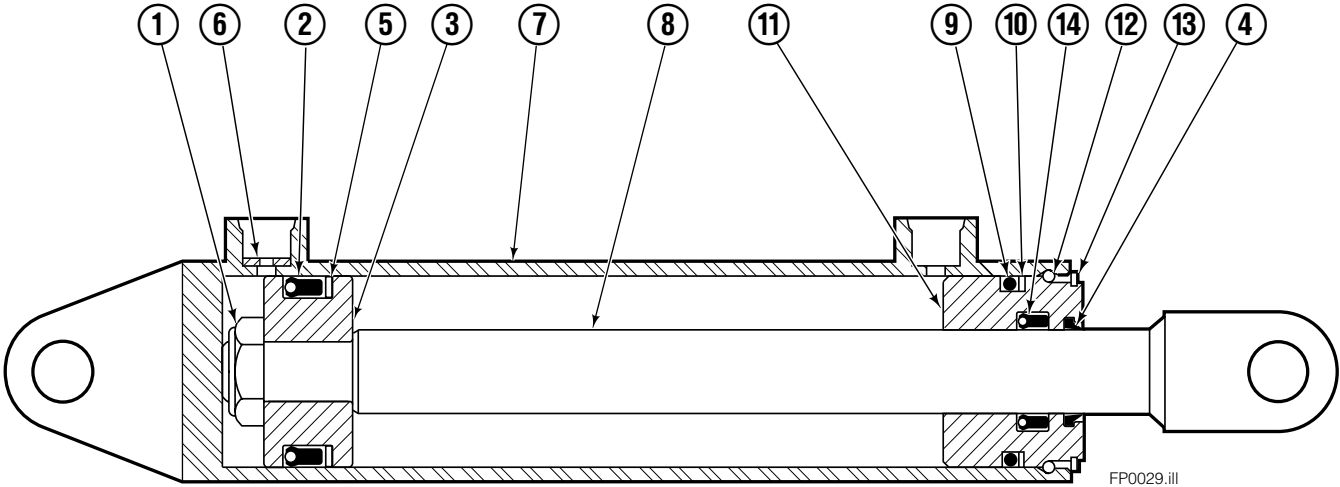

Safety Decals

Part No. 665595
(5) Places

Mounting Group Sideshifting

Reference:
BC-106
SK-6042
2S-4096

100F							
REF	QTY	PART NO.	DESCRIPTION	REF	QTY	PART NO.	DESCRIPTION
	●	209450	Sideshifting Mounting-41" ■	9	2	204186	Lower Hook
1	1	209384	Frame-41" ■	10	4	766154	Capscrew, M16x2,0x40-8.8
2	1	209393	Anchor Bracket-41" ■	11	4	667225	Washer
3	2	601676	Fitting, 6-6	12	4	678990	Nut
4	2	209542	Key, M10x8x63	13	1	209309	Lug
5	2	678528	Clevis Pin	14	2	208350	Lower Bearing
6	2	672726	Hairpin Cotter	15	2	672018	Upper Bearing
7	1	676649	Cylinder Assembly ◆	16	3	752907	Capscrew, M20x50 Lg-8.8
8	1	675550	Washer (orifice .085)				

- Carriage width.
- Includes items 2 through 16.
- ◆ See Cylinder page for parts breakdown.

Sideshift Cylinder

FP0029.ill

REF	QTY	PART NO.	DESCRIPTION
		676649	Cylinder Assembly
1	1	553717	Nut
2	1	662456	■ Seal
3	1	553527	Piston
4	1	636852	■ Wiper
5	1	649817	■ Back-up Ring
6	1	675550	Washer (orifice .085)
7	1	676776	Shell
8	1	553530	Rod
9	1	2789	■ O-Ring
10	1	615132	■ Back-up Ring
11	1	553528	Retainer
12	1	553688	Retaining Ring
13	1	7211	Snap Ring
14	1	662447	■ Seal
		553866	Service Kit