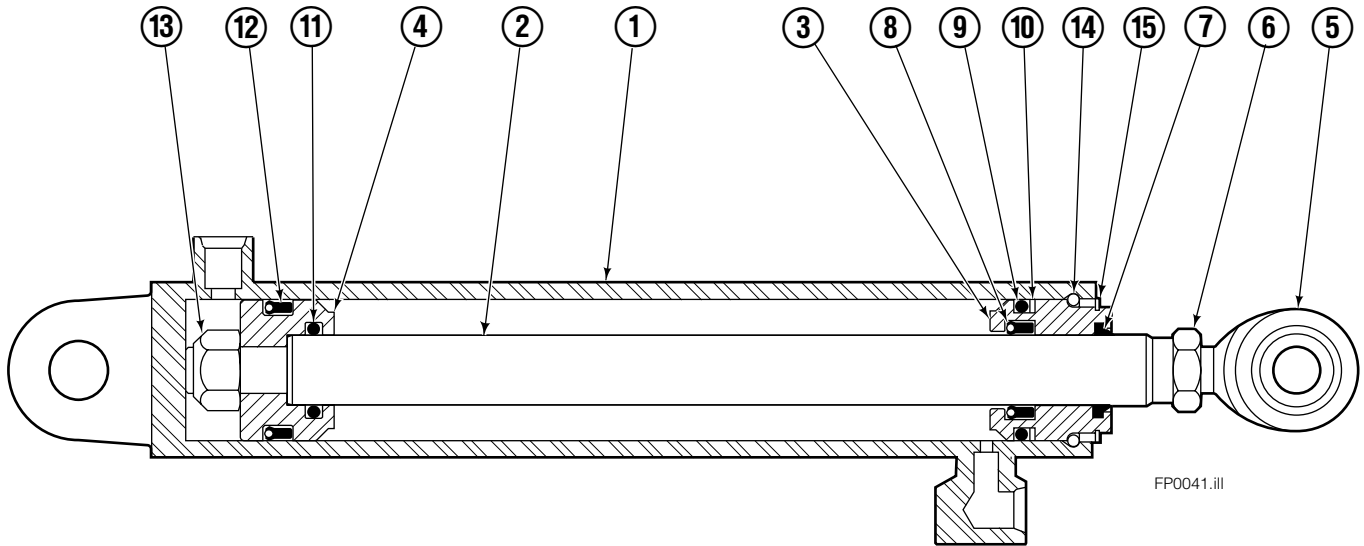

Safety Decals

Part No. 665595
(5) Places

Mounting Group Sideshifting

Reference:
BC-106
SK-6042
2S-4096

100F							
REF	QTY	PART NO.	DESCRIPTION	REF	QTY	PART NO.	DESCRIPTION
	●	209450	Sideshifting Mounting-41" ■	9	2	204186	Lower Hook
1	1	209384	Frame-41" ■	10	4	766154	Capscrew, M16x2,0x40-8.8
2	1	209393	Anchor Bracket-41" ■	11	4	667225	Washer
3	2	601676	Fitting, 6-6	12	4	678990	Nut
4	2	209542	Key, M10x8x63	13	1	209309	Lug
5	2	678528	Clevis Pin	14	2	208350	Lower Bearing
6	2	672726	Hairpin Cotter	15	2	672018	Upper Bearing
7	1	676649	Cylinder Assembly ◆	16	3	752907	Capscrew, M20x50 Lg-8.8
8	1	675550	Washer (orifice .085)				

■ Carriage width.

◆ See L.H. Cylinder page for parts breakdown.

▼ See R.H. Cylinder for parts breakdown.

● Includes items 1 through 6.

□ Includes items 7 through 25.

Left Hand Cylinder

FP0041.iii

100F

REF	QTY	PART NO.	DESCRIPTION
		209486	Cylinder Assembly – 41 in. ■
1	1	564486	Shell – 41 in. ■
2	1	564493	Rod – 41 in. ■
3	1	564451	Retainer
4	1	562056	Piston
5	1	564452	Rod End
6	1	5720	Nut
7	1	564408	● Rod Wiper
8	1	564406	● Rod Seal
9	1	562127	● O-Ring
10	1	563388	● Back-up Ring
11	1	563278	● O-Ring
12	1	564141	● Piston Seal
13	1	678019	Piston Nut
14	1	562942	Retaining Ring
15	1	562951	Snap Ring
		564453	Service Kit