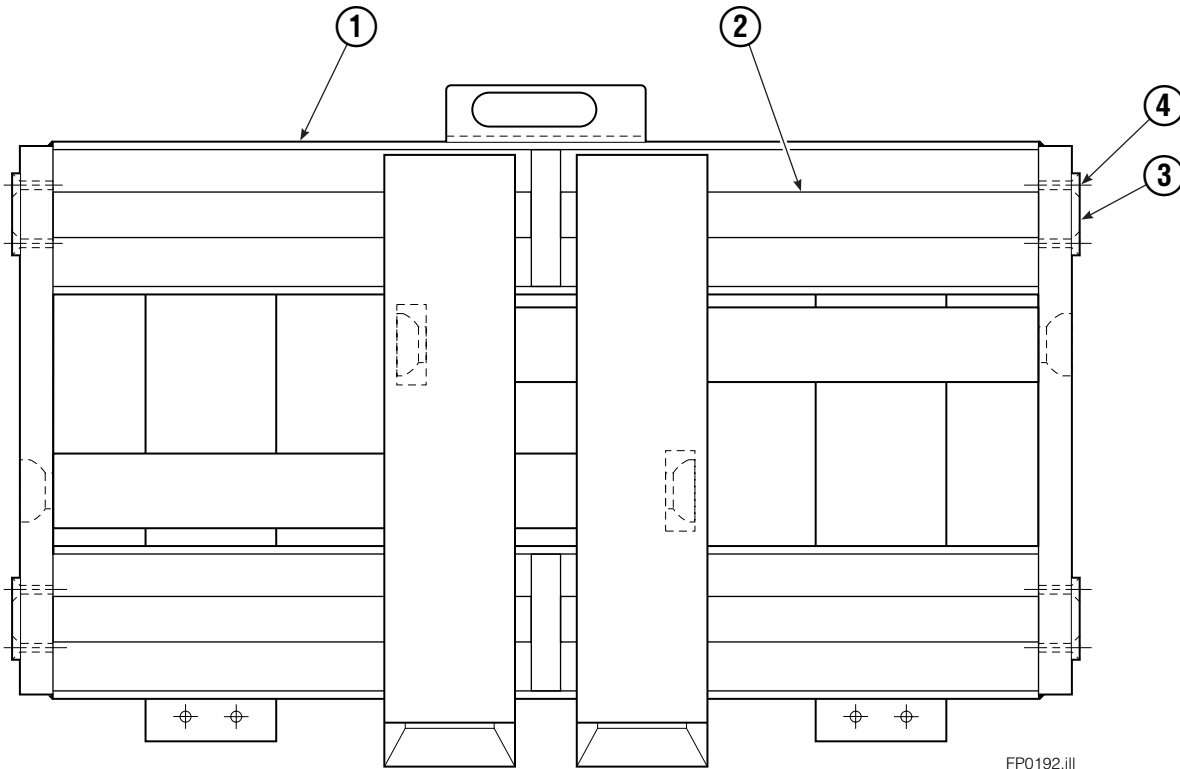

# Frame Group

FP0192.iii

REF	QTY	PART NO.	DESCRIPTION
		214712	Frame Group, 48 in. (items 1 & 2)
		214679	Retainer Group (items 3 & 4)
1	1	829125	Frame
2	2	829205	Shaft
3	4	826123	End Plates
4	8	4771	Capscrews