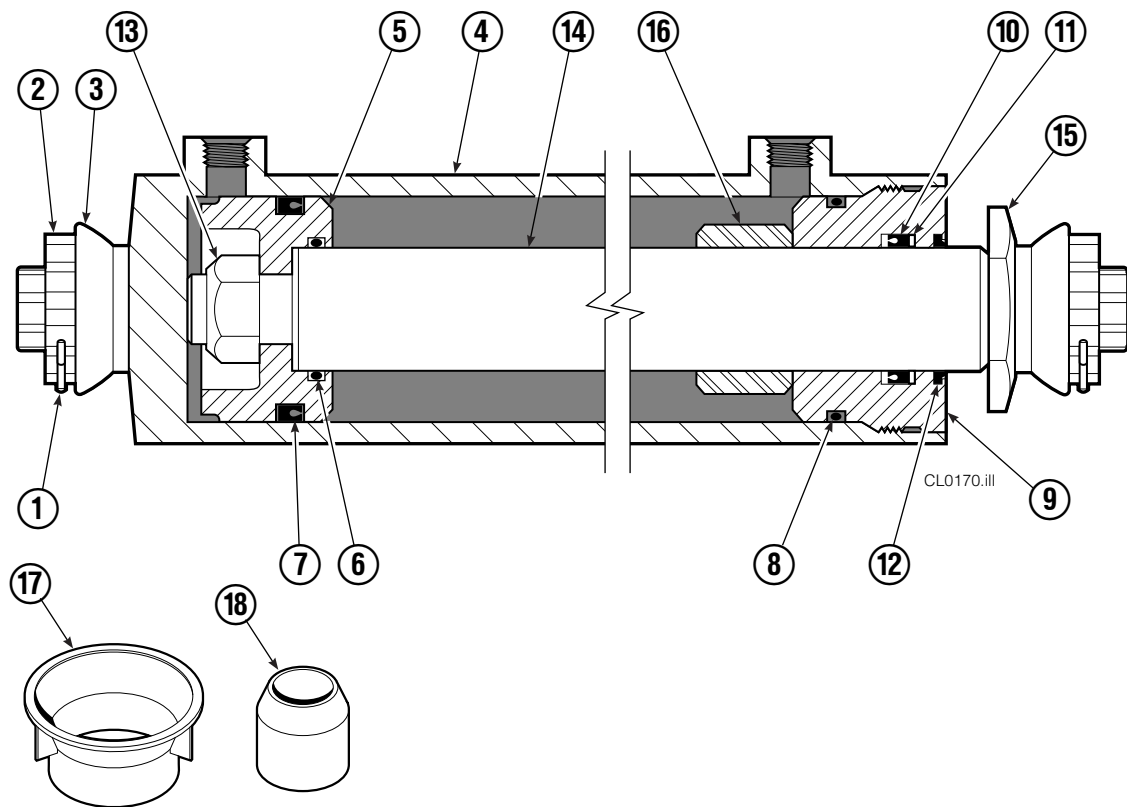

Cylinder

REF	QTY	PART NO.	DESCRIPTION
		383034	Cylinder Assembly
1	2	■ 6511	Cotter Pin
2	2	■ 667667	Retainer
3	2	■ 667668	Nut
4	1	564906	Shell
5	1	558402	Piston
6	1	X 2722	O-Ring
7	1	X 557376	Seal
8	1	X 2791	O-Ring
9	1	X 615134	Back-Up Ring
10	1	667675	Retainer
11	1	X 662451	Seal
12	1	X 638246	Nylon Ring
13	1	X 628047	Wiper
14	1	561012	Nut
15	1	584479	Rod
16	1	667676	Washer
17	1	829236	Spacer
18	1	X 671049	Seal Loader, Piston
19	1	X 671052	Seal Loader, Retainer
		667723	Service Kit

X Included in Service Kit.

■ Included in Nut Service Kit 668925.

Ref: S-5564, S-5565