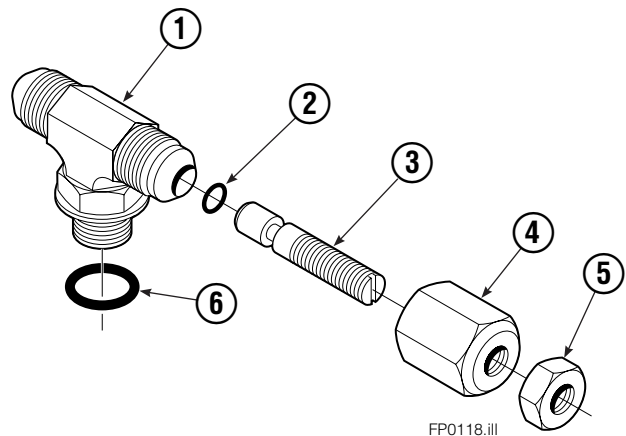

Restrictor Fitting

REF	QTY	PART NO.	DESCRIPTION
		617487	Restrictor Assembly
1	1	617486	Tee
2	1	2698	O-Ring
3	1	11100	Setscrew
4	1	11099	Cap
5	1	5715	Jam Nut
6	1	2840	O-Ring