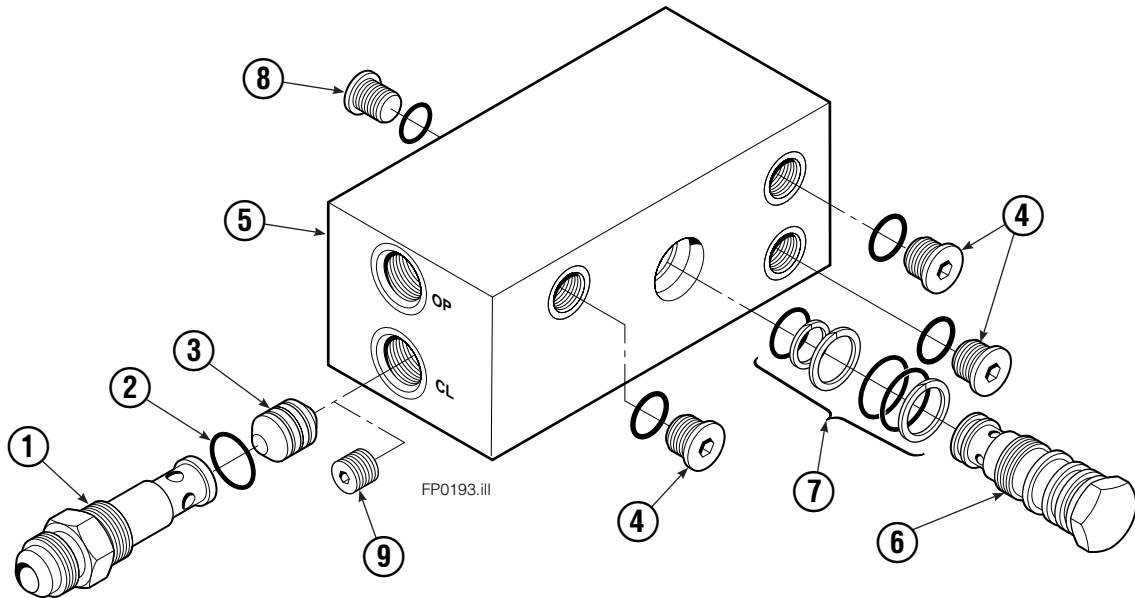

Valve Assembly

REF	QTY	PART NO.	DESCRIPTION
		668861	Check Valve
1	1	667490	Special Fitting
● 2	2	2841	O-Ring
3	1	667471	Spool
4	3	609455	Fitting
5	1	668862	Valve Body
6	1	678270	Check Valve - V.P.O.
● 7	1	661347	Service Kit
8	1	604510	Fitting, 6
■ 9	1	676343	Regeneration Elimination Plug
		668864	Service Kit

- Included in Service Kit 668864.
- For eliminating regeneration circuit only.
  (See Technical Bulletin Number 121)