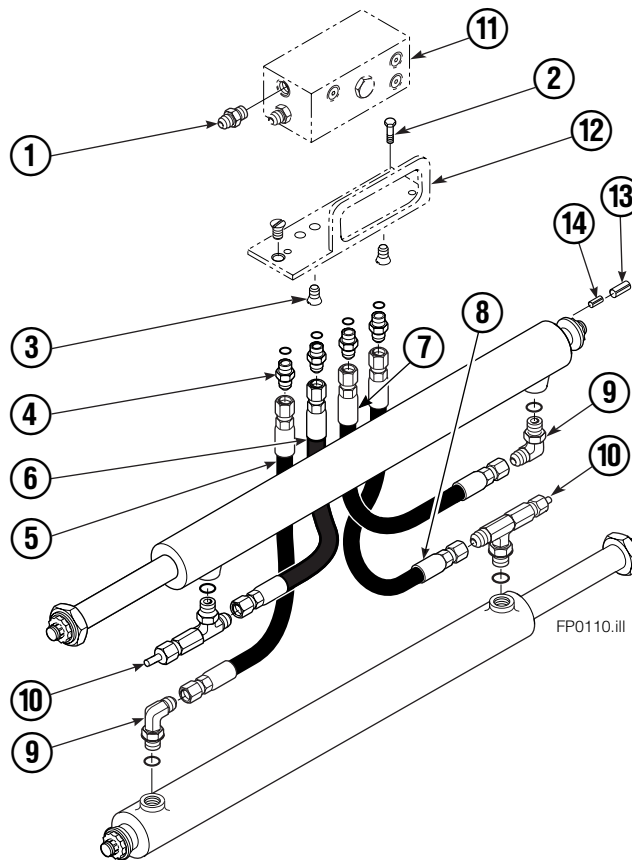

# Frame Group

FP0192.iii

REF	QTY	PART NO.	DESCRIPTION
		214712	Frame Group, 48 in. (items 1 & 2)
		214679	Retainer Group (items 3 & 4)
1	1	829125	Frame
2	2	829205	Shaft
3	4	826123	End Plates
4	8	4771	Capscrews

# Hydraulic Valve Group

REF	QTY	PART NO	DESCRIPTION
		381520	Hydraulic Valve Group ★
		384618	Hose Group ▲
1	1	601377	Fitting, 8-8
2	1	643524	Capscrew
3	3	4750	Capscrew, .375x.750
4	4	611288	Fitting, 6-8
5	1	681231	Hose
6	1	380315	Hose
7	1	380315	Hose
8	1	681231	Hose
9	2	601676	Fitting-90, 6-6
10	2	617487	Elbow Restrictor ●
11	1	668861	Valve Assembly ■
12	1	844137	Bracket
13	2	7961	Roll Pins
14	2	7882	Roll Pins

# Restrictor Fitting

REF	QTY	PART NO.	DESCRIPTION
		617487	Restrictor Assembly
1	1	617486	Tee
2	1	2698	O-Ring
3	1	11100	Setscrew
4	1	11099	Cap
5	1	5715	Jam Nut
6	1	2840	O-Ring

# Cylinder

REF	QTY	PART NO.	DESCRIPTION
		383034	Cylinder Assembly
1	2	■ 6511	Cotter Pin
2	2	■ 667667	Retainer
3	2	■ 667668	Nut
4	1	564906	Shell
5	1	558402	Piston
6	1	X 2722	O-Ring
7	1	X 557376	Seal
8	1	X 2791	O-Ring
9	1	X 615134	Back-Up Ring
10	1	667675	Retainer
11	1	X 662451	Seal
12	1	X 638246	Nylon Ring
13	1	X 628047	Wiper
14	1	561012	Nut
15	1	584479	Rod
16	1	667676	Washer
17	1	829236	Spacer
18	1	X 671049	Seal Loader, Piston
19	1	X 671052	Seal Loader, Retainer
		667723	Service Kit