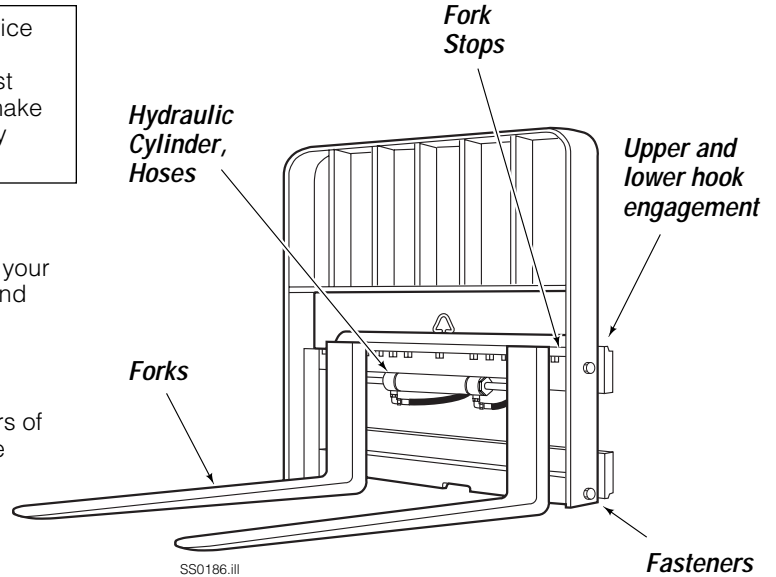

INSPECTION & MAINTENANCE

WARNING: After completing any service procedure, always test the sideshifter through five complete cycles. First test with no load, then test with a load to make sure the attachment operates correctly before returning it to the job.

Daily

Check items shown each day. Report problems to your supervisor. See Service Manual for maintenance and repair procedures.

100-Hour

Every time the lift truck is serviced or every 100 hours of truck operation, whichever comes first, complete the following maintenance procedures:

- Check for loose or missing bolts, worn or damaged hoses, hydraulic leaks, and damaged or missing fork stops.
- Inspect clearance between sideshifter lower hooks and truck lower carriage bar (Refer to Step 4, Installation). Tighten lower hook capscrews to 120 ft.-lbs (165 Nm).

500-Hour

After each 500 hours of truck operation, in addition to the 100-hour maintenance, perform the following procedures:

- Tighten backrest capscrews (Cascade) to 145 ft.-lbs. (195 Nm).
- Apply general-purpose lithium-based chassis grease to Sideshifter upper and lower bearings.

1000-Hour

After each 1000 hours of truck operation, in addition to the 100 and 500-hour maintenance, perform the following procedures:

- Inspect upper and lower bearings for wear. If any bearing is worn to less than 3/32 in. (2.5 mm) thickness, replace the entire bearing set. See Service Manual for replacement procedure.
- Inspect forks for wear (Use Cascade fork bar wear gauge 209560 and fork wear calipers 686093).

PARTS

Product Identification – This Section shows replacement parts for F-Series Sideshifters. The product model number and serial number are stamped on the back surface of the LH vertical bar (driver's view), and must be provided when ordering replacement parts. The cylinder/anchor bracket assembly part number is stamped on the front surface RH end of the anchor bracket (driver's view).

WARNING: For the safety of yourself and others, DO NOT install the parts shown in this Manual unless you have thoroughly reviewed the appropriate Service Manual.