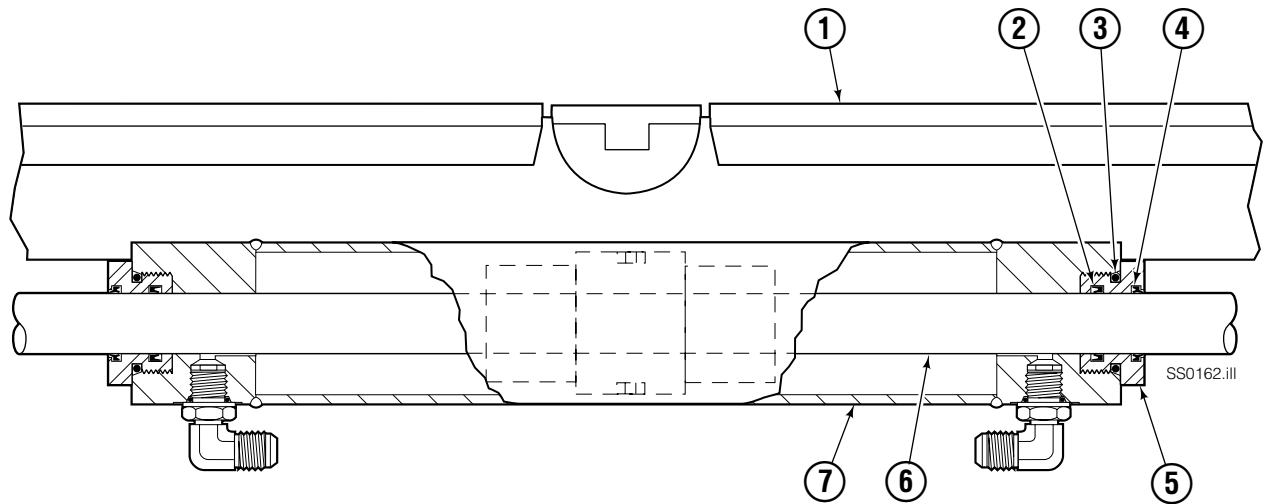

Cylinder

55F			
REF	QTY	PART NO.	DESCRIPTION
1	1	6025684	Cylinder Assembly
2	2	562132	● Rod Seal
3	2	415866	● O-Ring, 70 Duro
4	2	562131	● Rod Wiper Seal
5	2	218324	Retainer/Seal Carrier
6	-	■	Rod/Piston Assembly
7	-	■	Cylinder Shell
		219868	Rod Seal Service Kit

● Included in Service Kit 219868.

■ Not serviceable, order new Cylinder Assembly.

Reference: S-21006.