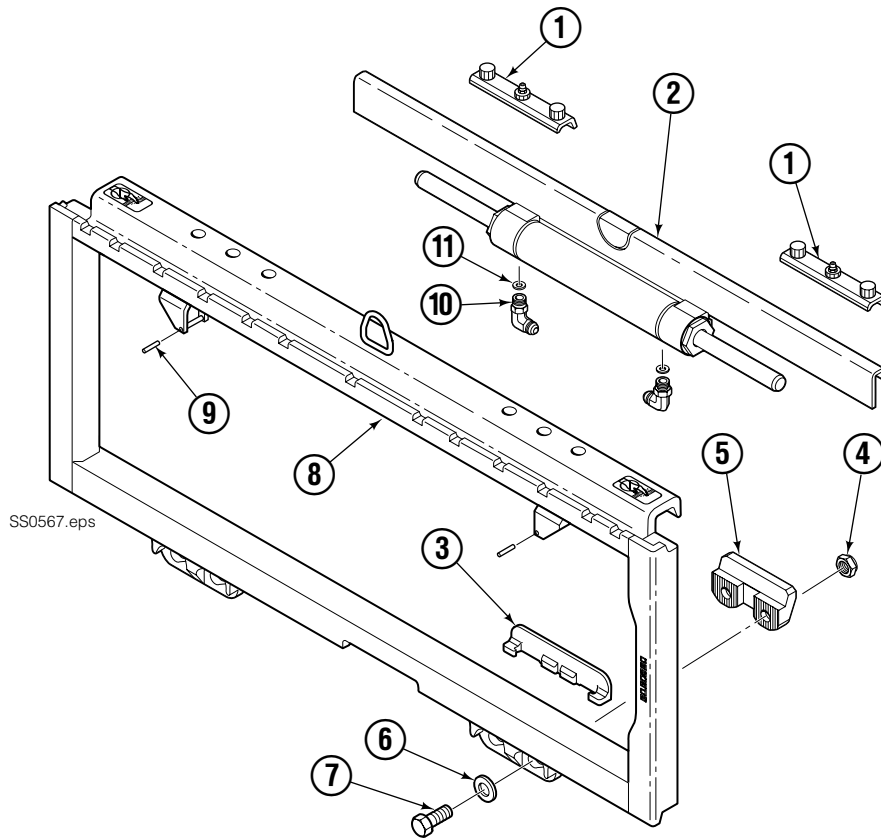

PARTS

Product Identification – This Section shows replacement parts for F-Series Sideshifters. The product model number and serial number are stamped on the back surface of the LH vertical bar (driver's view), and must be provided when ordering replacement parts. The cylinder/anchor bracket assembly part number is stamped on the front surface RH end of the anchor bracket (driver's view).

WARNING: For the safety of yourself and others, DO NOT install the parts shown in this Manual unless you have thoroughly reviewed the appropriate Service Manual.

Back (Driver's View)

Sideshift Group

55F

REF	QTY	PART NO.	DESCRIPTION	REF	QTY	PART NO.	DESCRIPTION
1	2	228782	Upper Bearing	7	4	639121	◆ Capscrew, 5/8NC x 1.50 (or)
2	1	6025684	Cylinder ▲	7	4	752903	◆ Capscrew, M16 x 45
3	2	6000719	Lower Bearing	8	1	6026343	Frame ●
4	4	553857	◆ Nut, 5/8NC (or)	9	2	7890	Roll Pin
4	4	781534	◆ Nut, M16	10	2	601676	■ Fitting, 6-6
5	2	204186	◆ Lower Hook	11	2	6051919	Restrictor Washer
6	4	667225	◆ Washer				