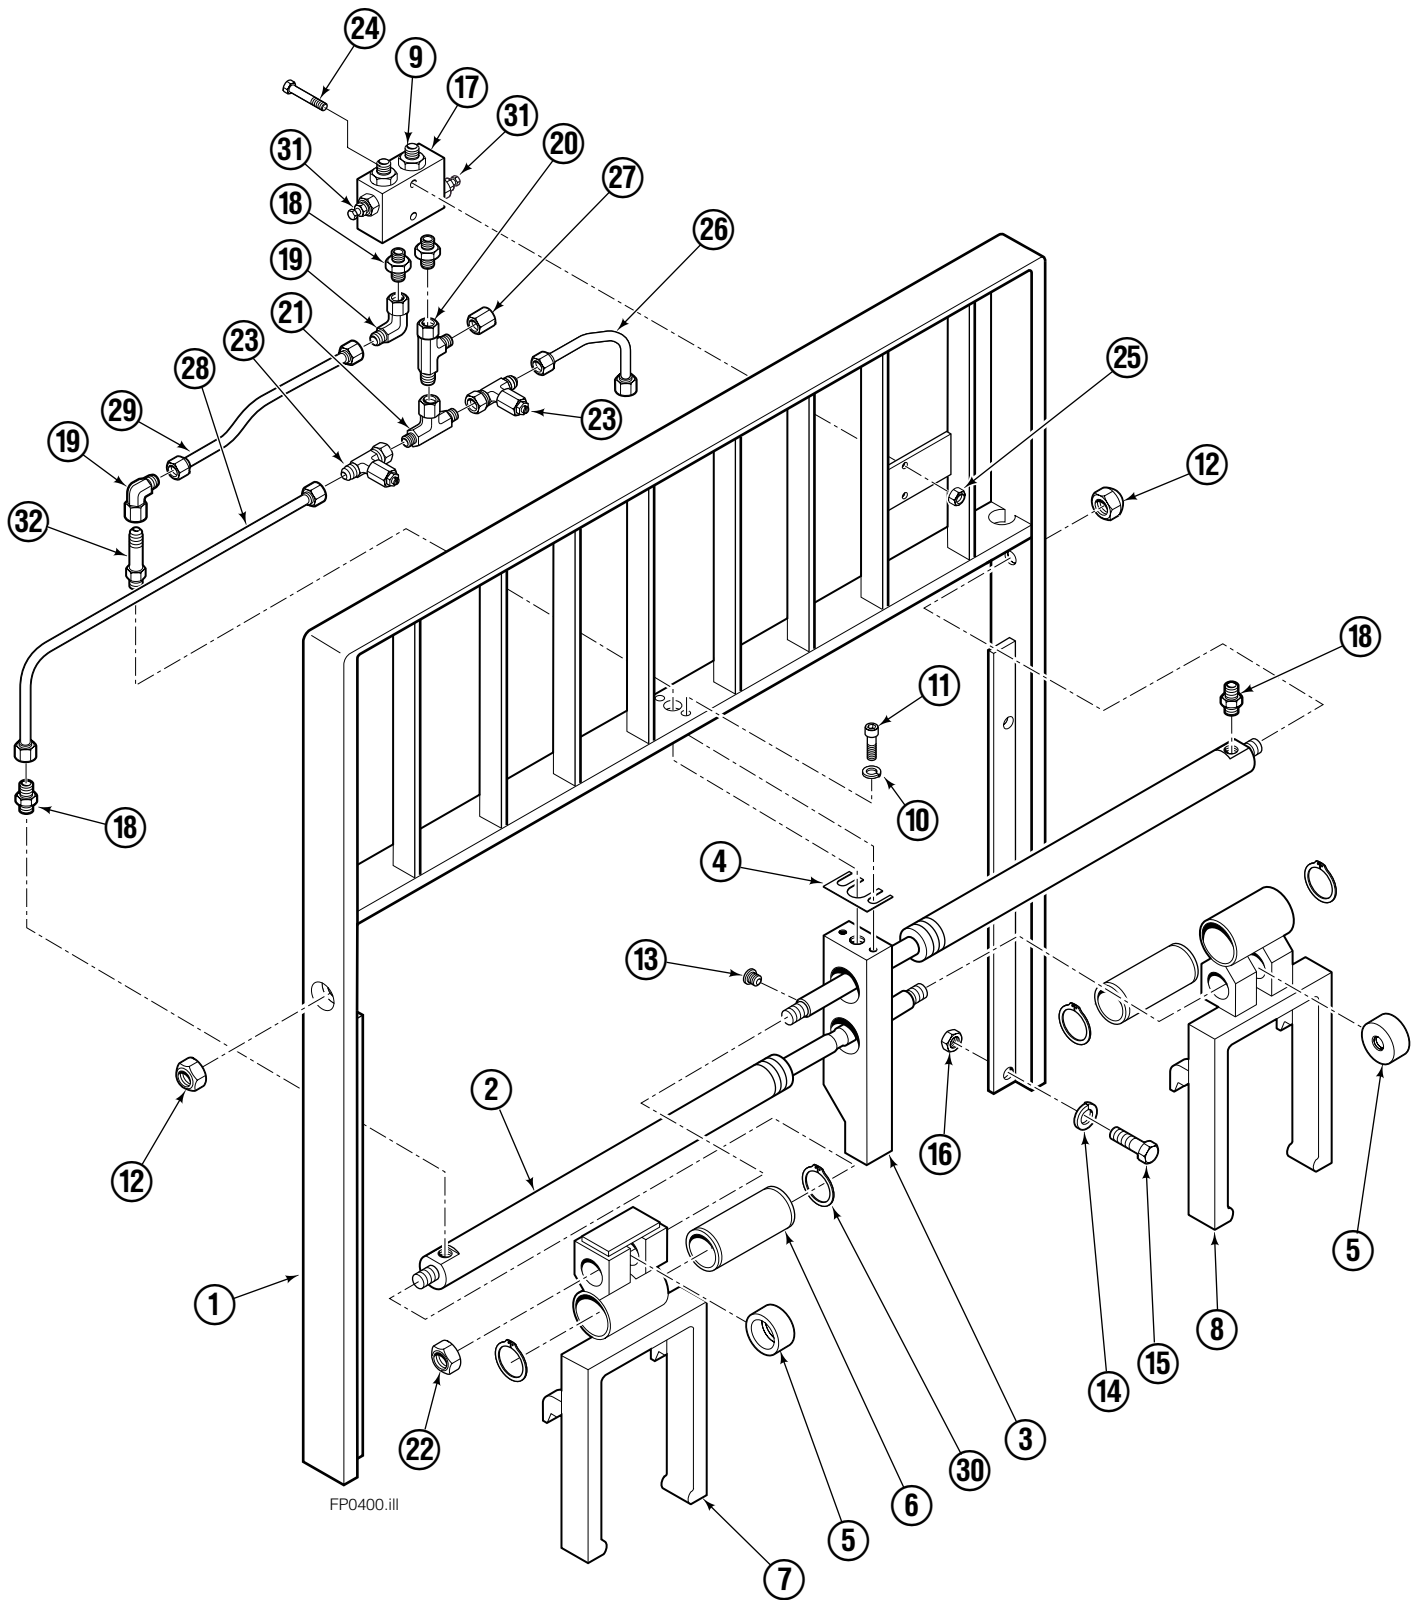

OR

Write: Cascade Corporation, P.O. Box 20187, Portland, OR 97220

Internet: www.cascorp.com

About This Manual

Introduction

This Manual shows the parts breakdown for the 150H Fork Positioner. Locate the nameplate on the left side of the backrest. If the nameplate is missing all necessary information is stamped into the backrest at the same location. The serial number must be supplied when ordering replacement parts for this product.

Fork Positioner Assembly

Fork Positioner Assembly

| 150H | | | |
|------|-----|----------|--------------------------|
| REF | QTY | PART NO. | DESCRIPTION |
| | | 6105742 | Fork Positioner Assembly |
| 1 | 1 | 6105743 | Frame |
| 2 | 2 | 6105744 | Cylinder ♦ |
| 3 | 1 | 6101808 | Center Plate |
| 4 | 1 | 6007060 | Shim |
| 5 | 2 | 6006682 | Lug |
| 6 | 2 | 6006759 | Bushing |
| 7 | 1 | 6006894 | Fork Carrier – RH |
| 8 | 1 | 6006879 | Fork Carrier – LH |
| 9 | 2 | 604511 | Fitting, 6-6 |
| 10 | 2 | 680030 | Lockwasher, M10 |
| 11 | 2 | 217933 | Capscrew, M10 x 45 |
| 12 | 2 | 200244 | Nut |
| 13 | 1 | 604510 | Plug, 6 |
| 14 | 4 | 683822 | Lockwasher, M12 |
| 15 | 4 | 202407 | Capscrew, M12 x 60 |
| 16 | 4 | 763025 | Nut, M12 |
| 17 | 1 | 215919 | Valve Body |
| 18 | 4 | 611288 | Fitting, 6-8 |
| 19 | 2 | 2680 | Fitting, 6-6 |
| 20 | 1 | 611329 | Fitting, 6-6 |
| 21 | 1 | 610892 | Fitting, 6-6 |
| 22 | 2 | 200006 | Nut |
| 23 | 2 | 6009677 | Restrictor Fitting |
| 24 | 2 | 768528 | Capscrew, M8 x 55 |
| 25 | 2 | 786881 | Nut, M8 |
| 26 | 1 | 6009745 | Tube, 6 |
| 27 | 1 | 2645 | Nut, 6 |
| 28 | 1 | 6105746 | Tube |
| 29 | 1 | 6105745 | Tube |
| 30 | 4 | 3154 | Snap Ring |
| 31 | 2 | 211223 | Sun Valve |
| 32 | 1 | 605743 | Fitting |