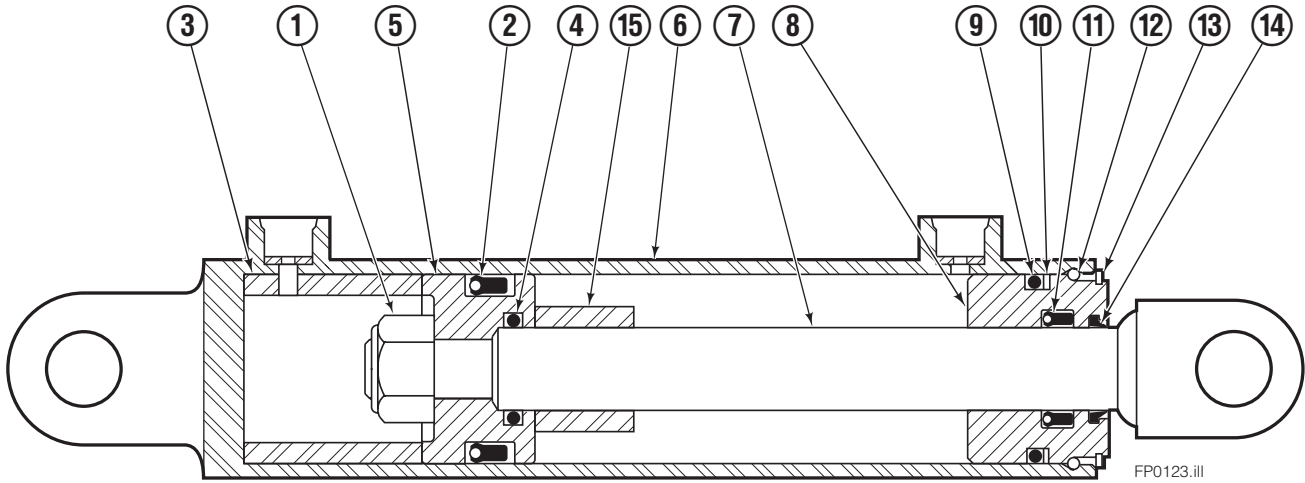

● Included in Service Kit 6100214.

Reference: S-21126, S-21132.

Sideshifter Assembly

150D

| REF | QTY | PART NO. | DESCRIPTION | REF | QTY | PART NO. | DESCRIPTION |
|-----|-----|----------|----------------------|-----|-----|----------|---------------------------|
| | | 6107939 | Sideshifter Assembly | 9 | 1 | 686215 | ● Clevis Pin |
| 1 | 4 | 7403 | Grease Fitting | 10 | 4 | 752903 | ◆ Capscrew, M16 x 45 |
| 2 | 2 | 672018 | Bearing Segment | 11 | 4 | 667225 | ◆ Washer |
| 3 | 1 | 398335 | Anchor Bracket | 12 | 3 | — | Lower Bearing |
| 4 | 2 | 601676 | ● Fitting, 6-6 | 13 | 2 | 6106298 | ◆ Lower Hook |
| 5 | 1 | 6105819 | Faceplate ■ | 14 | 1 | 686214 | ● Clevis Pin |
| 6 | 1 | 686243 | Cylinder ▲ | 15 | 1 | 6024818 | ● Washer - Restrictor |
| 7 | 4 | 678990 | ◆ Nut | 16 | 3 | 208350 | Lower Bearing |
| 8 | 2 | 686217 | ● Cotter Pin | | | 672022 | Service Kit - Items 1 & 2 |

■ If the Faceplate needs replacing, your best value is to order the complete Sideshifter Assembly.

▲ See Cylinder page for parts breakdown.

● Included in Common Parts 6100729.

◆ Included in Lower Hook Group 6106298.

Reference: S-21039.

Sideshift Cylinder

| REF | QTY | PART NO. | DESCRIPTION |
|------|-----|----------|-------------------|
| | | 686243 | Cylinder Assembly |
| 1 | 1 | 561012 | Nut |
| ■ 2 | 1 | 662457 | Seal |
| 3 | 1 | 564562 | Spacer – Head |
| ■ 4 | 1 | 2718 | O-Ring |
| 5 | 1 | 561427 | Piston |
| 6 | 1 | 561419 | Shell |
| 7 | 1 | 561422 | Rod |
| 8 | 1 | 561428 | Retainer |
| ■ 9 | 1 | 2791 | O-Ring |
| ■ 10 | 1 | 615134 | Back-up Ring |
| ■ 11 | 1 | 662449 | Seal |
| 12 | 1 | 561429 | Retaining Ring |
| 13 | 1 | 7215 | Snap Ring |
| ■ 14 | 1 | 626468 | Wiper |
| 15 | 1 | --- | Spacer – Rod |
| | | 561430 | Service Kit |