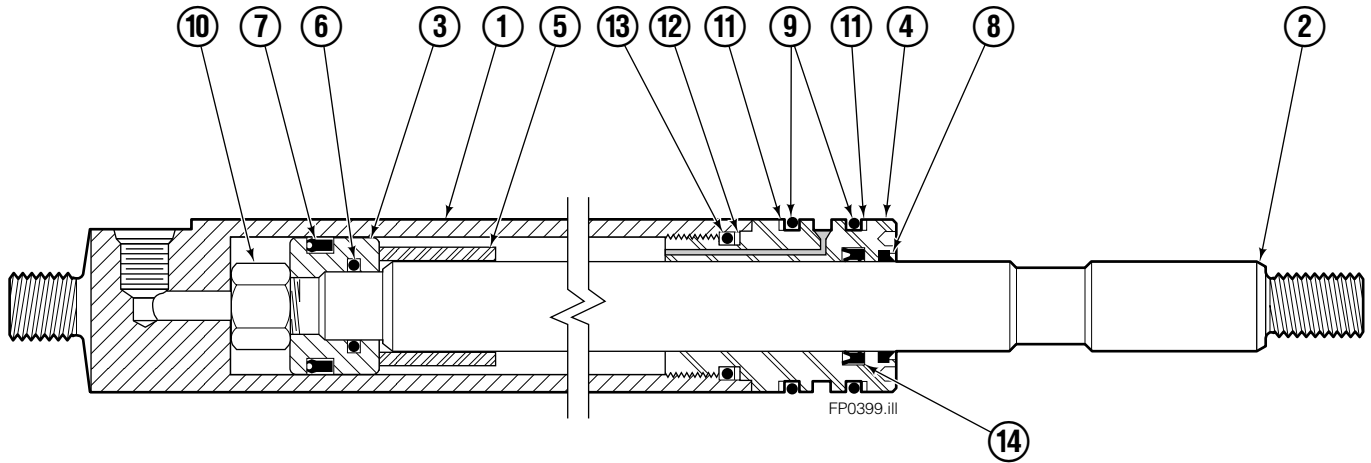

Cylinder

150H			
REF	QTY	PART NO.	DESCRIPTION
		6105744	Cylinder Assembly
1	1	6105803	Shell
2	1	6105804	Rod
3	1	6006925	Piston
4	1	6006966	Retainer
5	1	6006924	Spacer
6	1	2708	O-Ring ●
7	1	663728	Piston Seal ●
8	1	636851	Wiper ●
9	2	2784	O-Ring ●
10	1	667623	Nut, .625
11	2	615127	Back Up Ring ●
12	1	615125	Back Up Ring ●
13	1	2721	O-Ring ●
14	1	6010310	Rod Seal ●
		6100214	Service Kit

● Included in Service Kit 6100214.

Reference: S-21126, S-21132.