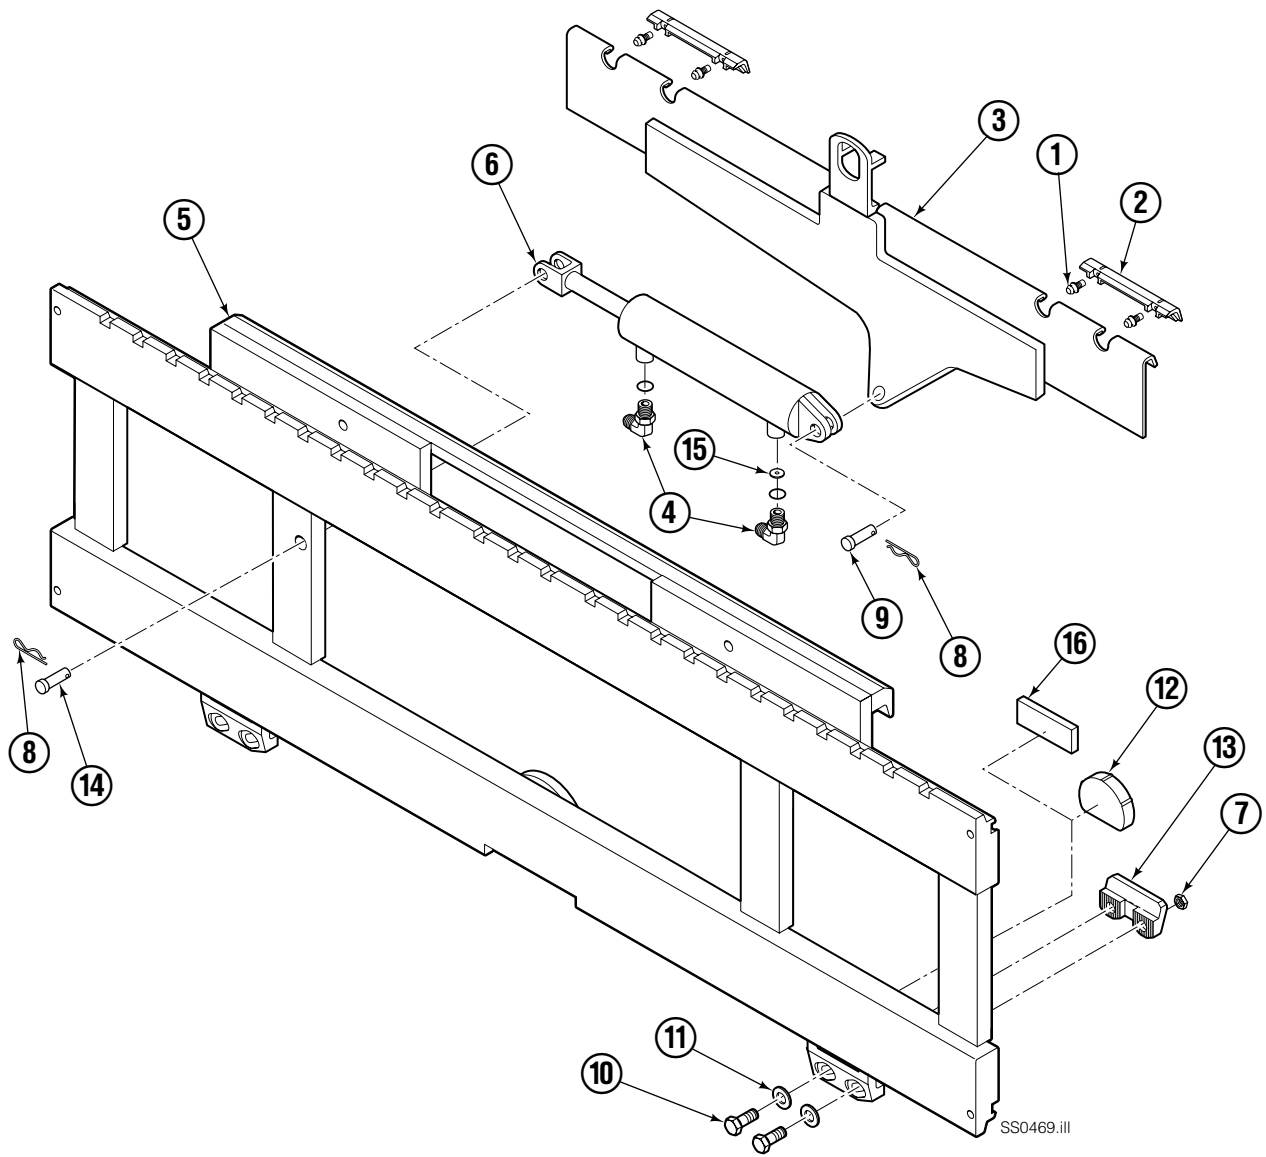

● Included in Service Kit 6100214.

Reference: S-21126, S-21132.

Sideshifter Assembly

150D

| REF | QTY | PART NO. | DESCRIPTION | REF | QTY | PART NO. | DESCRIPTION |
|-----|-----|----------|----------------------|-----|-----|----------|---------------------------|
| | | 6107939 | Sideshifter Assembly | 9 | 1 | 686215 | ● Clevis Pin |
| 1 | 4 | 7403 | Grease Fitting | 10 | 4 | 752903 | ◆ Capscrew, M16 x 45 |
| 2 | 2 | 672018 | Bearing Segment | 11 | 4 | 667225 | ◆ Washer |
| 3 | 1 | 398335 | Anchor Bracket | 12 | 3 | — | Lower Bearing |
| 4 | 2 | 601676 | ● Fitting, 6-6 | 13 | 2 | 6106298 | ◆ Lower Hook |
| 5 | 1 | 6105819 | Faceplate ■ | 14 | 1 | 686214 | ● Clevis Pin |
| 6 | 1 | 686243 | Cylinder ▲ | 15 | 1 | 6024818 | ● Washer - Restrictor |
| 7 | 4 | 678990 | ◆ Nut | 16 | 3 | 208350 | Lower Bearing |
| 8 | 2 | 686217 | ● Cotter Pin | | | 672022 | Service Kit - Items 1 & 2 |