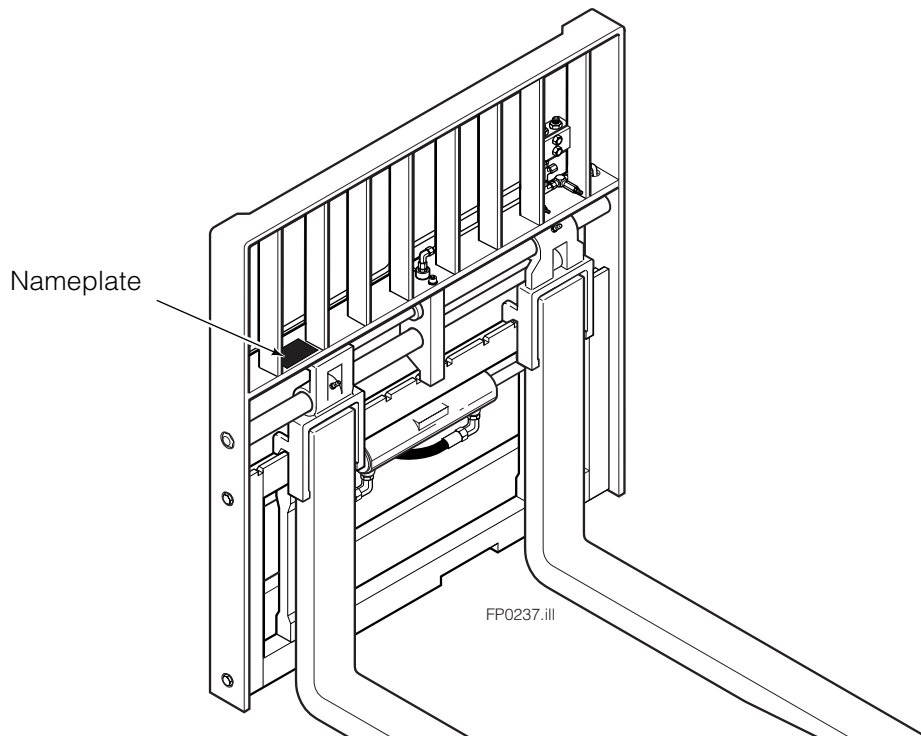

OR

Write: Cascade Corporation, P.O. Box 20187, Portland, OR 97220

Internet: www.cascorp.com

About This Manual

Introduction

This Manual shows the parts breakdown for the 150H Fork Positioner. Locate the nameplate on the left side of the backrest. If the nameplate is missing all necessary information is stamped into the backrest at the same location. The serial number must be supplied when ordering replacement parts for this product.