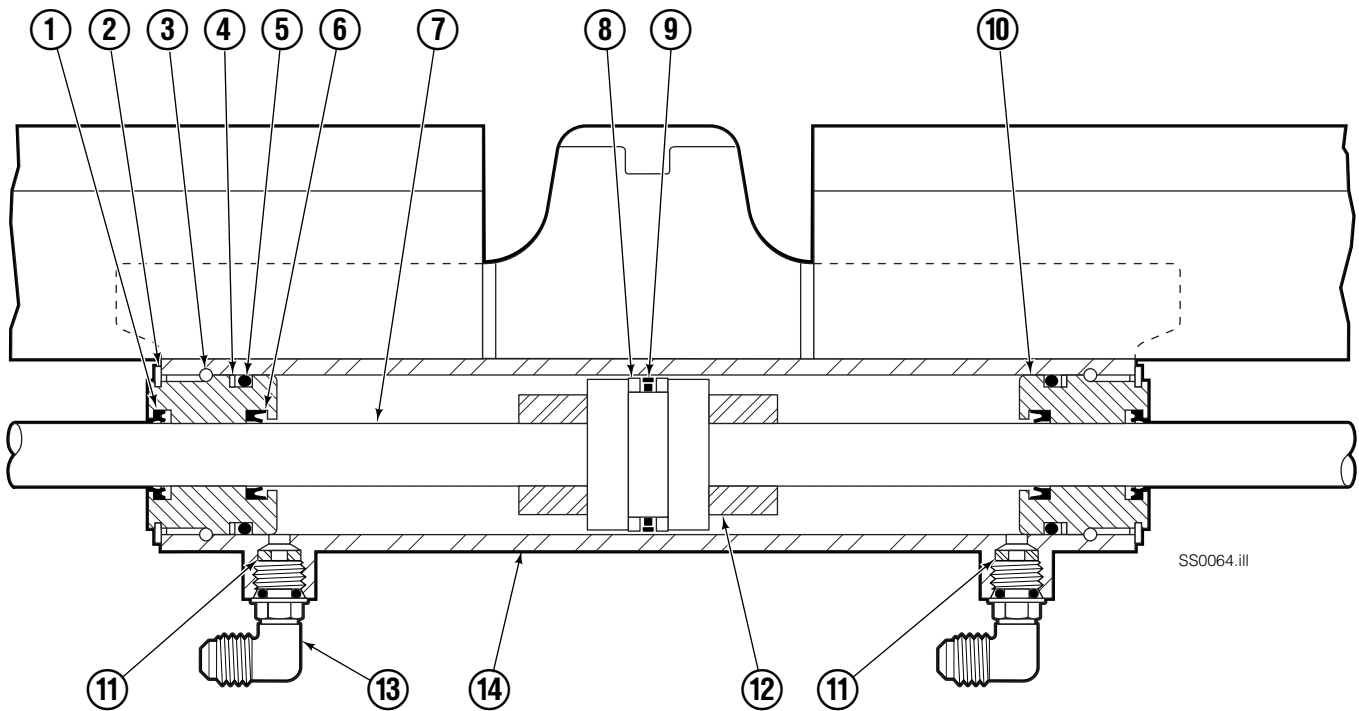

Sideshifter Assembly

60E			
REF	QTY	PART NO.	DESCRIPTION
1	2	672018	Upper Bearing
2	2	583971	Cylinder Assembly ●
3	2	208350	Lower Bearing
4	4	553857	Nut ▲
5	2	204186	Lower Hook ▲
6	4	667225	Washer ▲
7	4	639121	Capscrew, 5/8 NCx1.50 GR5 ▲
8	1	4017-49	Frame ★
9	2	7403	Grease Fitting
10	2	601676	Fitting, 6-6 ■

● See Cylinder page for parts breakdown.

▲ Included in Lower Hook Group 208352.

■ Included in Fitting Group 204179.

★ If frame needs replacing, order complete Sideshift Assembly.

Reference: Common Parts Group 208353.

Cylinder

SS0064.ill

SS0065.ill

60E

REF	QTY	PART NO.	DESCRIPTION	REF	QTY	PART NO.	DESCRIPTION
		583971	Cylinder Assembly, 36.0 in. (915 mm)	● 8	2	563278	Bearing Ring
● 1	2	562131	Wiper Seal	● 9	1	563469	Piston Seal
2	2	562951	Snap Ring	10	2	562792	Retainer
3	2	562942	Retaining Ring	11	2	205369	Speed Control Washer
● 4	2	563388	Back-Up Ring	12	2	—	Spacer
● 5	2	562127	O-Ring	13	2	601676	Fitting, JIC 6-6
● 6	2	562132	Rod Seal	14	—	■	Cylinder Shell
7	1	562055	Rod			563487	Service Kit