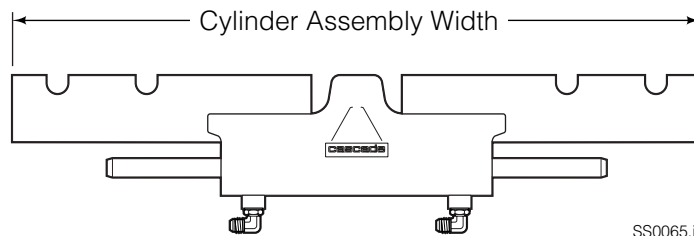

Sideshifter Assembly

60E			
REF	QTY	PART NO.	DESCRIPTION
1	2	672018	Upper Bearing
2	2	583971	Cylinder Assembly ●
3	2	208350	Lower Bearing
4	4	553857	Nut ▲
5	2	204186	Lower Hook ▲
6	4	667225	Washer ▲
7	4	639121	Capscrew, 5/8 NCx1.50 GR5 ▲
8	1	4017-49	Frame ★
9	2	7403	Grease Fitting
10	2	601676	Fitting, 6-6 ■

● See Cylinder page for parts breakdown.

▲ Included in Lower Hook Group 208352.

■ Included in Fitting Group 204179.

★ If frame needs replacing, order complete Sideshift Assembly.

Reference: Common Parts Group 208353.

Cylinder

SS0064.ill

SS0065.ill

60E

REF	QTY	PART NO.	DESCRIPTION	REF	QTY	PART NO.	DESCRIPTION
		583971	Cylinder Assembly, 36.0 in. (915 mm)	● 8	2	563278	Bearing Ring
● 1	2	562131	Wiper Seal	● 9	1	563469	Piston Seal
2	2	562951	Snap Ring	10	2	562792	Retainer
3	2	562942	Retaining Ring	11	2	205369	Speed Control Washer
● 4	2	563388	Back-Up Ring	12	2	—	Spacer
● 5	2	562127	O-Ring	13	2	601676	Fitting, JIC 6-6
● 6	2	562132	Rod Seal	14	—	■	Cylinder Shell
7	1	562055	Rod			563487	Service Kit